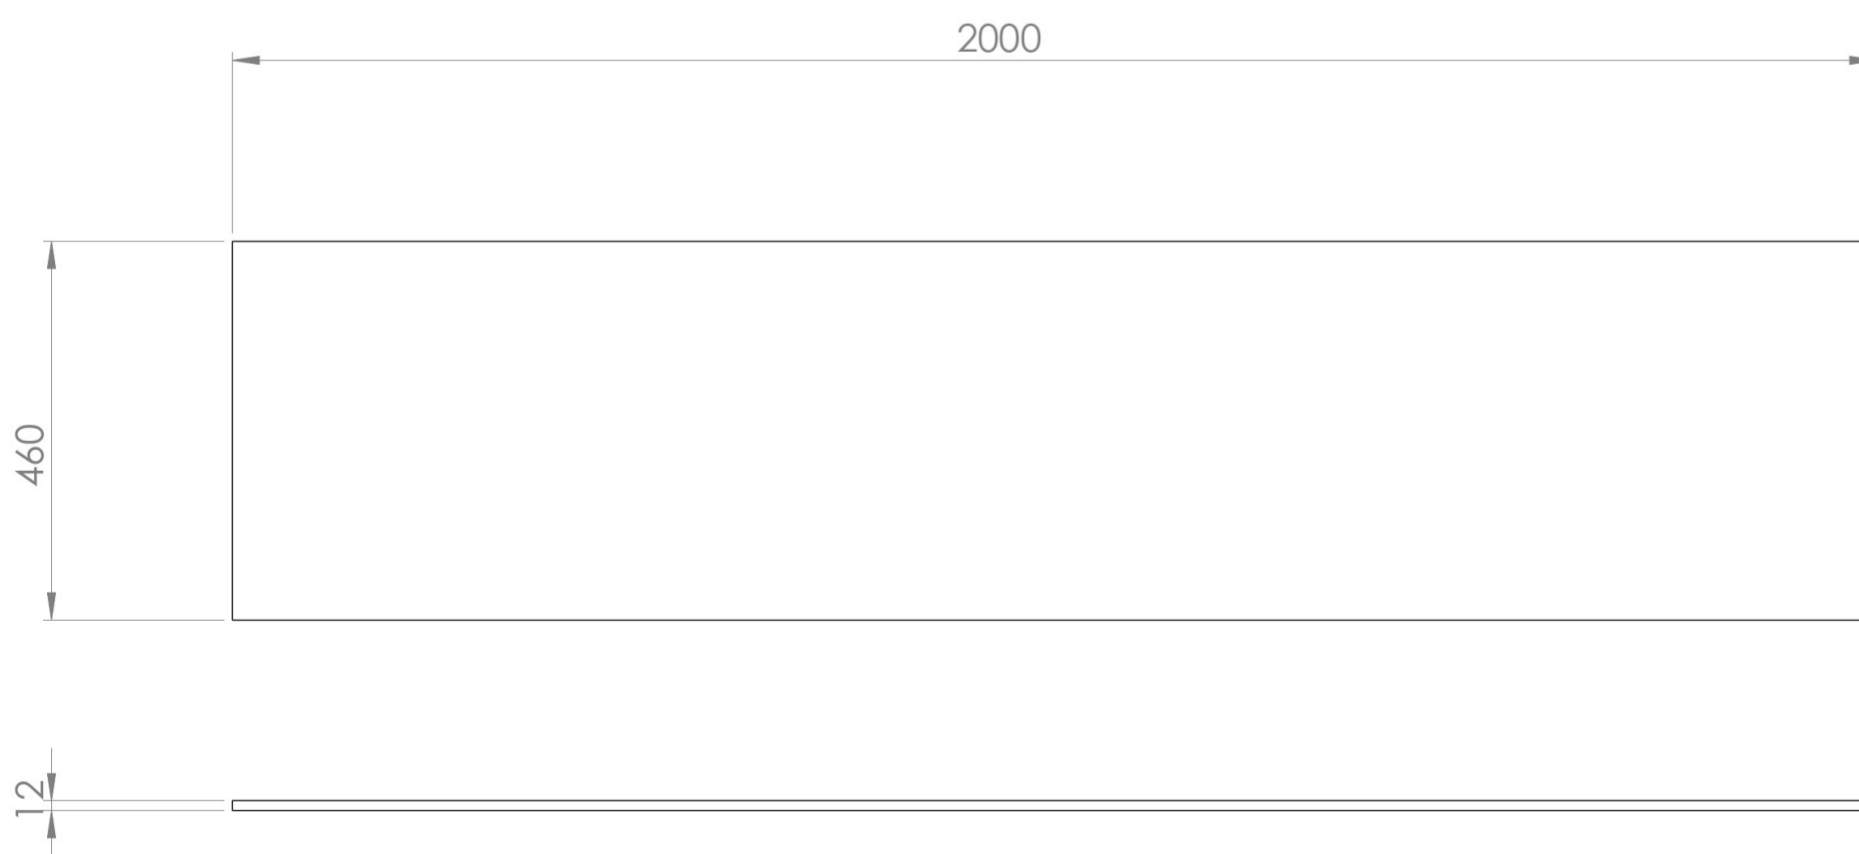

TECHNICAL DRAWING

Saneux reserves the right to alter the specifications and product range without prior notice. Dimensions are given as a guide only. Dimensions should not be used for surrounding furniture, fixtures and fittings until the product is on site.