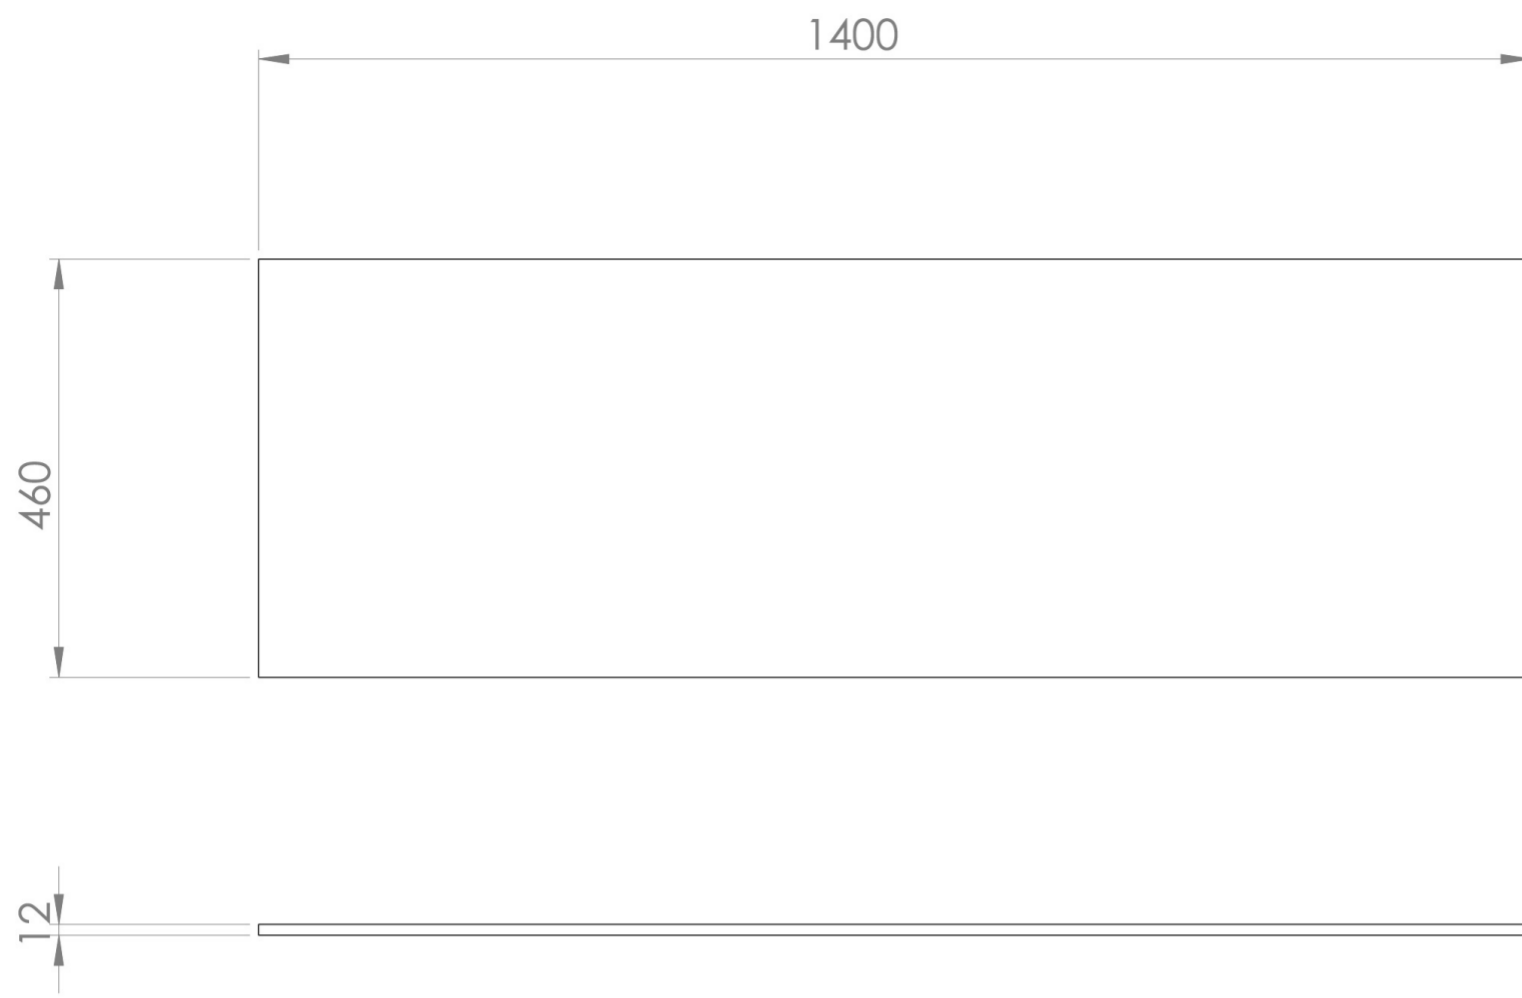

TECHNICAL DRAWING

Saneux reserves the right to alter the specifications and product range without prior notice. Dimensions are given as a guide only. Dimensions should not be used for surrounding furniture, fixtures and fittings until the product is on site.

<https://saneux.com/products/uni-140cm-countertop-matte-carrara-white-12mm>