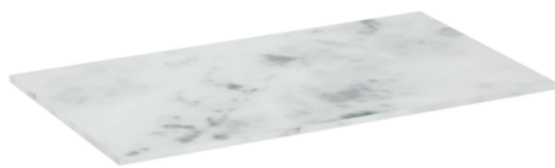

# UNI 80CM COUNTERTOP - MATTE CARRARA WHITE - 12MM

**Product Code:** UNI080T.C

---

## PRODUCT INFORMATION

|                            |  |
|----------------------------|--|
| <b>Finish:</b>             | Matte Carrara White  |
| <b>Height:</b>             | 12mm   |
| <b>Width:</b>              | 802mm  |
| <b>Depth:</b>              | 460mm  |
| <b>Material</b>            | Solid Surface  |
| <b>Guarantee</b>           | 5 years  |
| <b>Compatible Unit(s)</b>  | UNI080W1.EO, UNI080W1.MW, UNI080W1.MA, UNI080W2.EO, UNI080W2.MW, UNI080W2.MA, MO080W1.MW, MO080W1.MB, MO080W1.MS |
| <b>Other Features</b>      | Easy Repair Kit - SP.RE.010  |
| <b>Compatible Basin(s)</b> | SI040RCB, SI040SCB, SI036RCB.2, SI050SCB.2, SI056RCB, SI060RCB.2, SI037RCB.F, SI048SCB, SI055SCB                 |

## DESCRIPTION

Choose a countertop look with the UNI matte Carrara white solid surface countertop.

They offer extra internal storage space as well as countertop space to hold soaps and lotions, all while providing a luxurious appearance.

Available in multiple sizes, these countertops can be paired with the corresponding drawer units within the UNI and MONUMENT collections.

Finish off your setup with one of our stylish countertop basins from the SIENNA collection for a cohesive and elegant look.