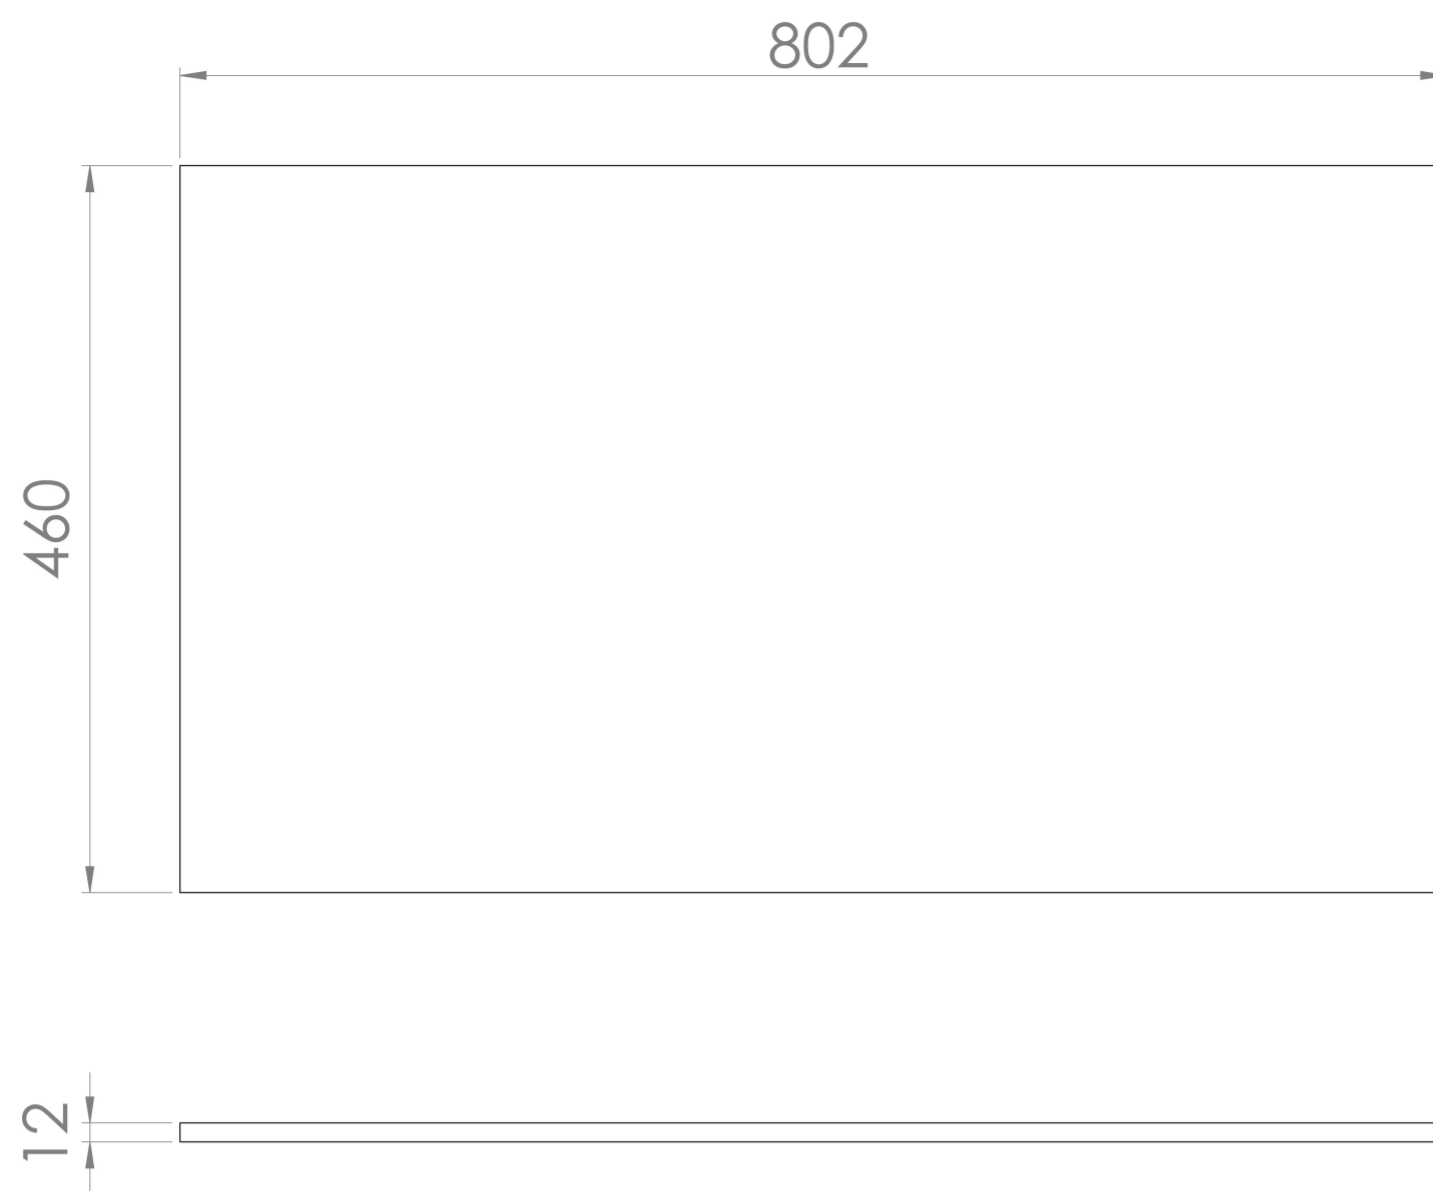

TECHNICAL DRAWING

Saneux reserves the right to alter the specifications and product range without prior notice. Dimensions are given as a guide only. Dimensions should not be used for surrounding furniture, fixtures and fittings until the product is on site.

<https://saneux.com/products/uni-80cm-countertop-matte-carrara-white-12mm>