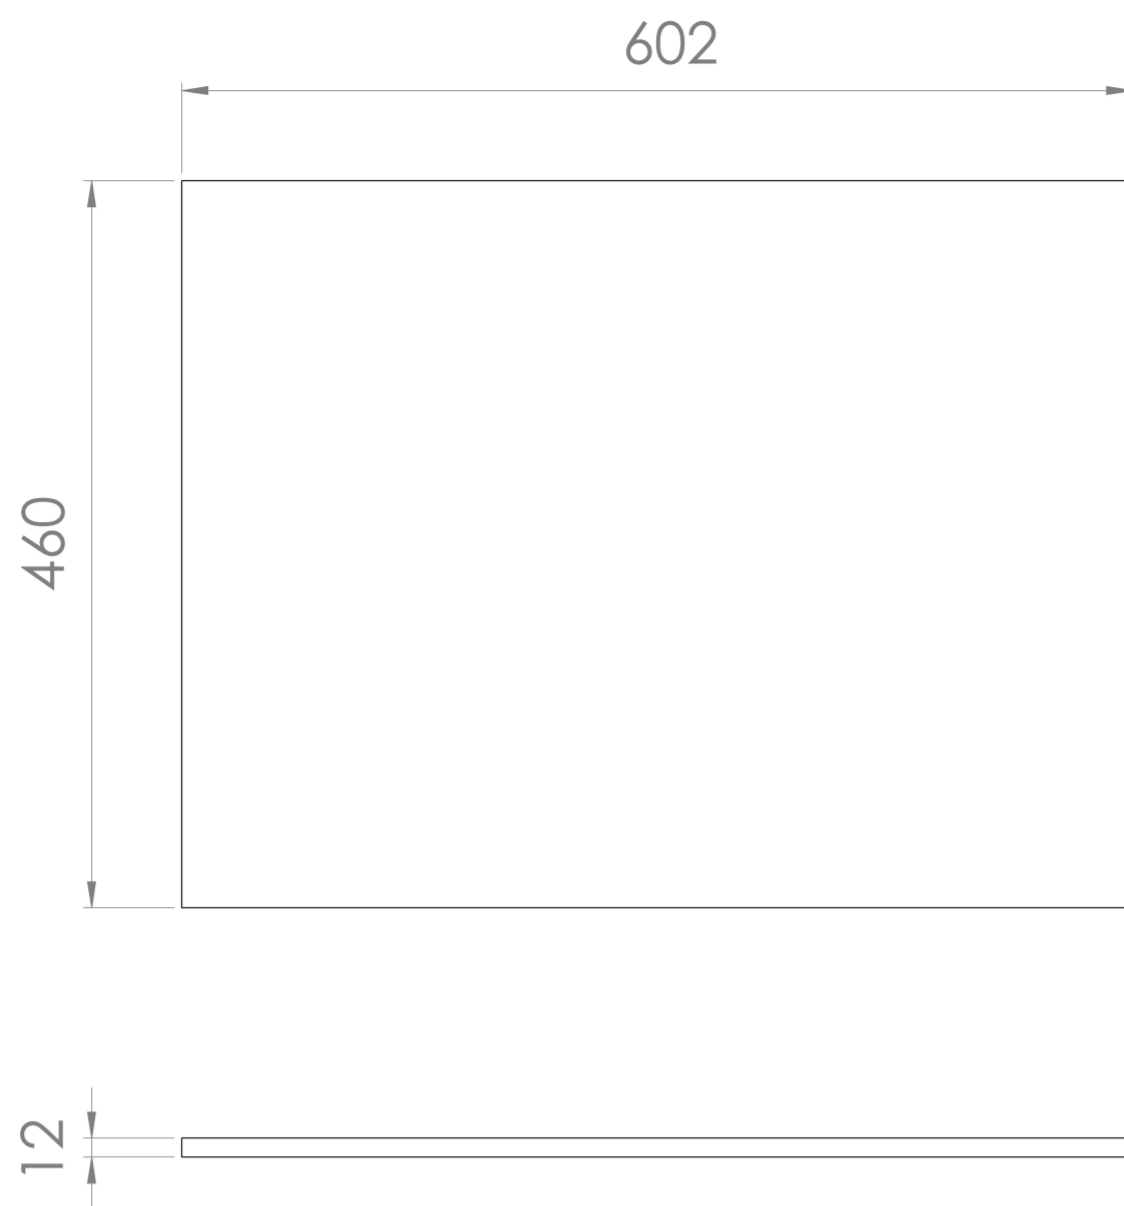

TECHNICAL DRAWING

Saneux reserves the right to alter the specifications and product range without prior notice. Dimensions are given as a guide only. Dimensions should not be used for surrounding furniture, fixtures and fittings until the product is on site.

<https://saneux.com/products/uni-60cm-countertop-matte-carrara-white-12mm>