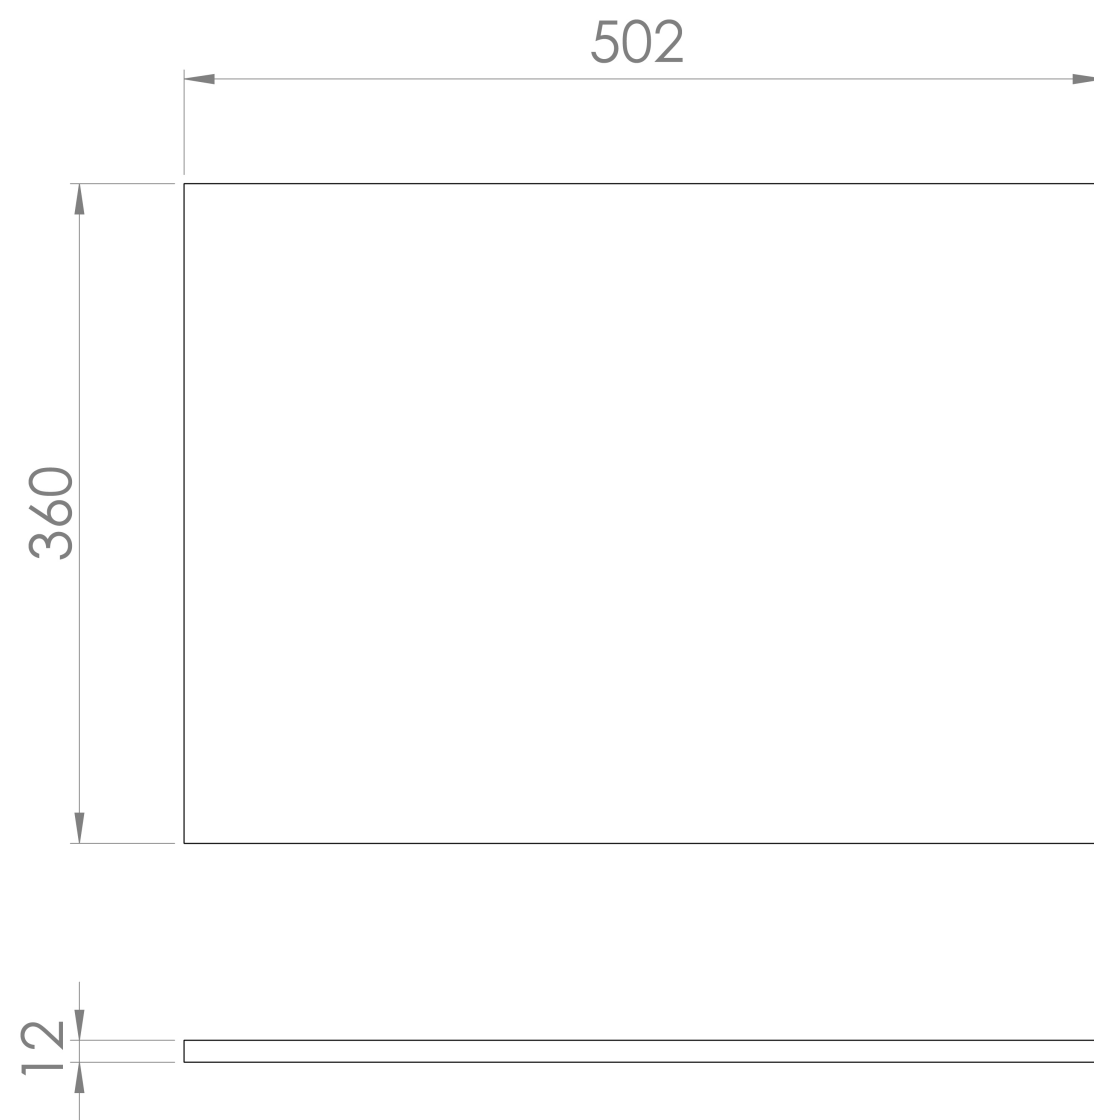

TECHNICAL DRAWING

Saneux reserves the right to alter the specifications and product range without prior notice. Dimensions are given as a guide only. Dimensions should not be used for surrounding furniture, fixtures and fittings until the product is on site.

<https://saneux.com/products/uni-50cm-countertop-matte-carrara-white-12mm-slim-depth-36cm>