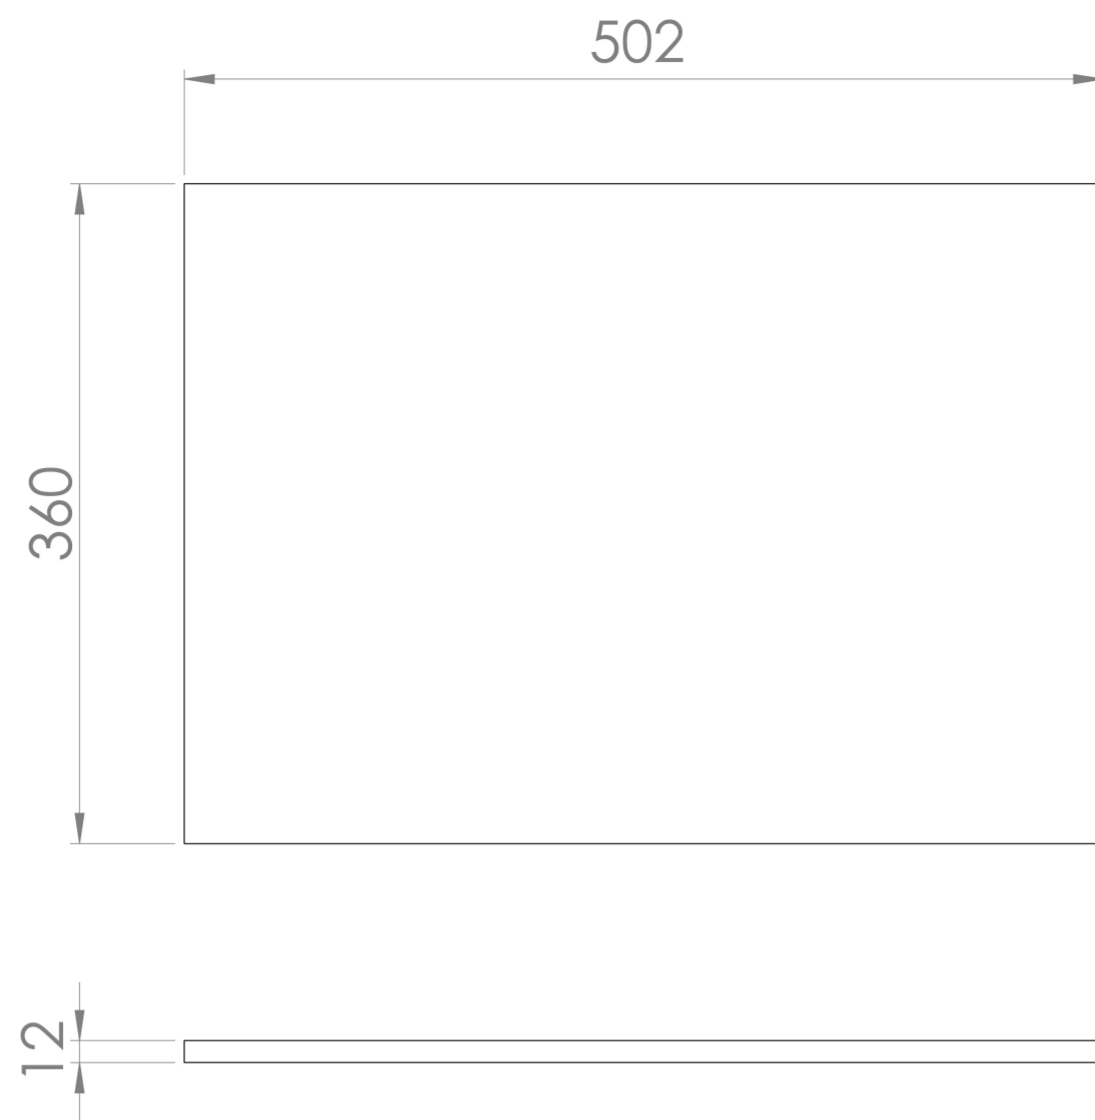

TECHNICAL DRAWING

Saneux reserves the right to alter the specifications and product range without prior notice. Dimensions are given as a guide only. Dimensions should not be used for surrounding furniture, fixtures and fittings until the product is on site.

<https://saneux.com/products/uni-50cm-countertop-matte-carrara-white-12mm-slim-depth-36cm>