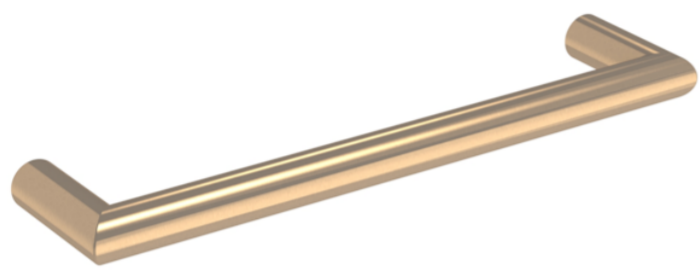

# EMBER 450MM ROUND ELECTRIC TOWEL RAIL - 12V - BRUSHED BRONZE - SIZE TOLERANCE BETWEEN 440 - 445MM

**Product Code:** EM045ER.BR

## PRODUCT INFORMATION

|                                     |                                     |
|-------------------------------------|-------------------------------------|
| <b>Finish:</b>                      | Brushed Bronze                      |
| <b>Height:</b>                      | 32mm                                |
| <b>Width:</b>                       | 450mm                               |
| <b>Depth:</b>                       | 100mm                               |
| <b>Material</b>                     | Steel                               |
| <b>Weight</b>                       | 0.82kg                              |
| <b>Guarantee</b>                    | 10 years, 2 years for working parts |
| <b>IP Rating</b>                    | IP44                                |
| <b>Voltage (V)</b>                  | 12V                                 |
| <b>WATTS - T 50 (W)</b>             | 17W                                 |
| <b>Horizontal Bar Count</b>         | Yes                                 |
| <b>Max Working Temperature (°C)</b> | 50°C                                |
| <b>Resistance (Ohms)</b>            | 6.25 Ohms                           |
| <b>Zone Suitability</b>             | Zone 2                              |

## DESCRIPTION

EMBER is our collection of dual fuel towel rails, digital heating elements, valves and electric towel bars available in chrome, matte black, brushed brass, and brushed nickel.

The 450mm round electric towel bar in brushed bronze is a great finishing touch to your bathroom, and will display (and warm) your towels perfectly.

<https://saneux.com/products/ember-450mm-round-electric-towel-rail-12v-brushed-bronze-size-tolerance-between-440-445mm>