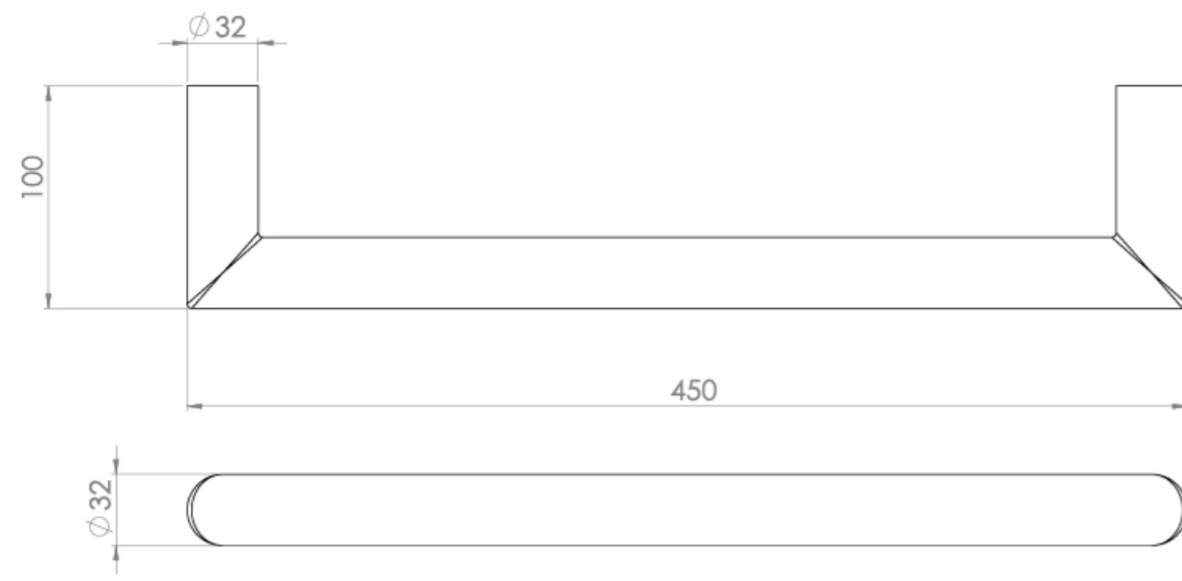

TECHNICAL DRAWING

Saneux reserves the right to alter the specifications and product range without prior notice. Dimensions are given as a guide only. Dimensions should not be used for surrounding furniture, fixtures and fittings until the product is on site.

<https://saneux.com/products/ember-450mm-round-electric-towel-rail-12v-brushed-bronze-size-tolerance-between-440-445mm>