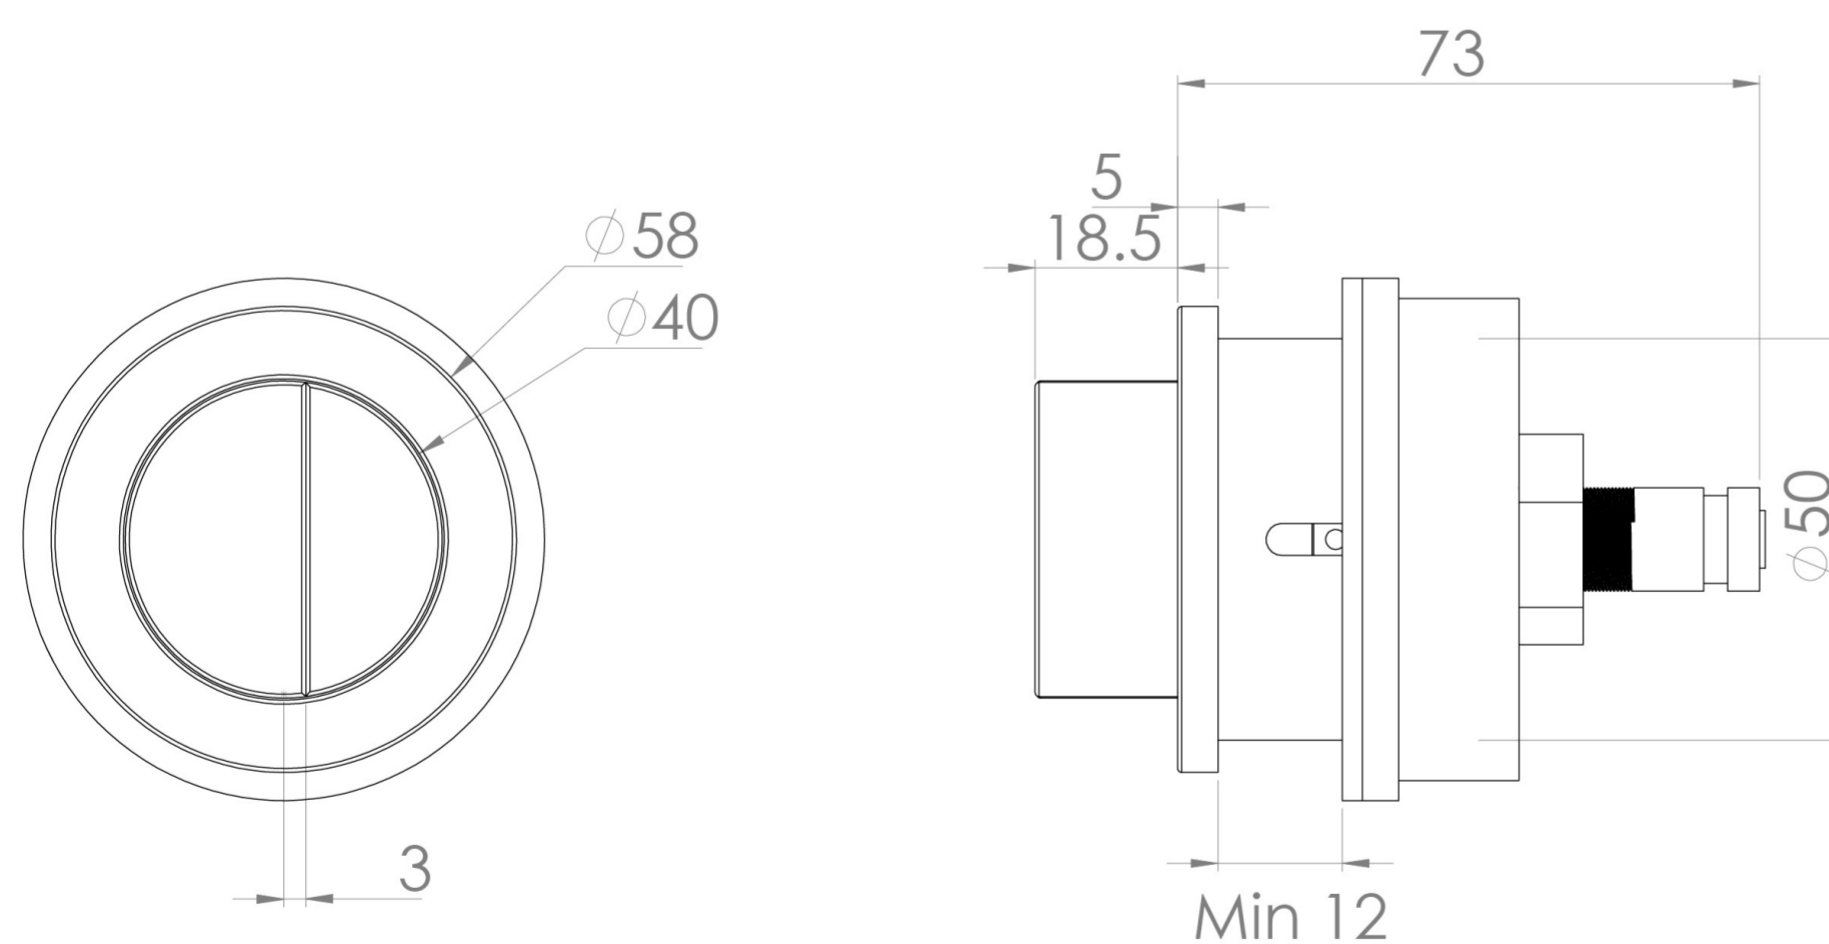

FLUSHE 2.0 BRASS FLUSH BUTTON (FOR HC2030) - SATIN BLACK PVD

Product Code: HC2030FB.SB

PRODUCT INFORMATION

| | |
|------------------|-------------------|
| Finish: | Satin Black (PVD) |
| Height: | 55mm |
| Width: | 55mm |
| Depth: | 81.5mm |
| Material | Brass |
| Weight | 0.55kg |
| Guarantee | 2 years |

DESCRIPTION

FLUSHE 2.0 is our collection of framed and concealed cisterns, flush plates, and flush buttons.

We don't want the extras to be overlooked when you're designing your bathroom, which is why there are 5 finish options for flush buttons to go with our HC2030 cistern.

Please note: this flush button works by opening the flush valve when pressed and closing when released. The flush type is mechanical & dual flush.

TECHNICAL DRAWING

Saneux reserves the right to alter the specifications and product range without prior notice. Dimensions are given as a guide only. Dimensions should not be used for surrounding furniture, fixtures and fittings until the product is on site.