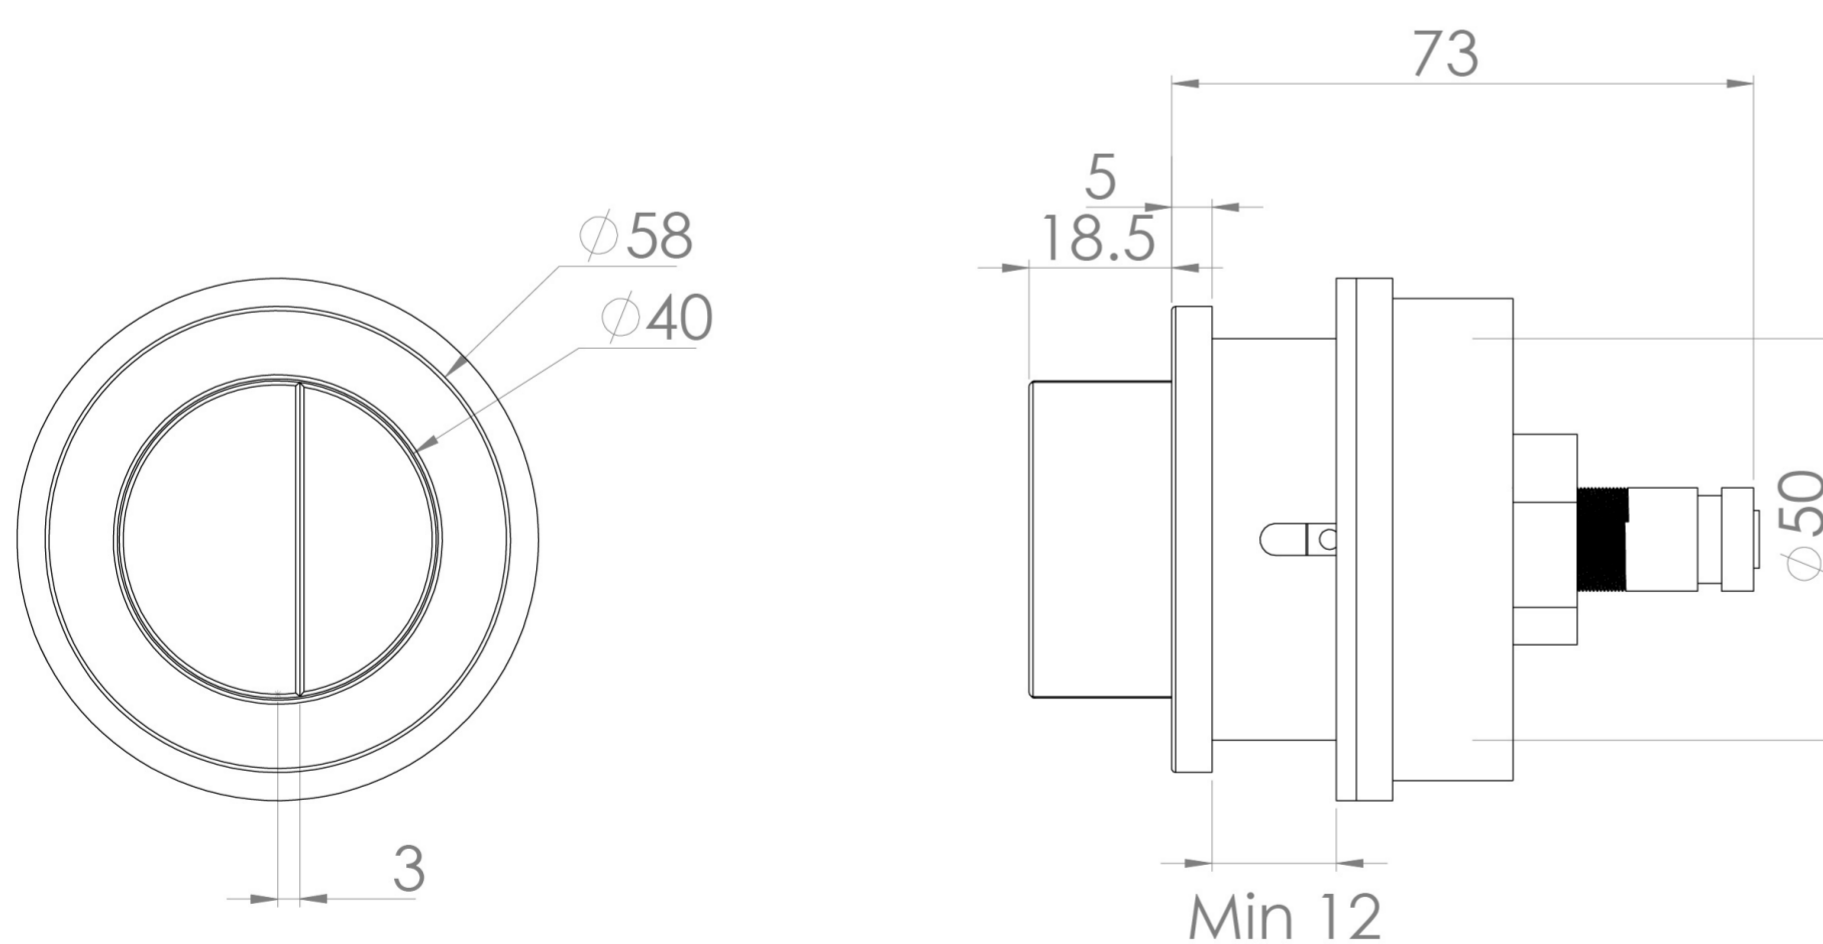

FLUSHE 2.0 BRASS FLUSH BUTTON (FOR HC2030) - SATIN BLACK PVD

Product Code: HC2030FB.SB

PRODUCT INFORMATION

Finish:	Satin Black (PVD)
Height:	55mm
Width:	55mm
Depth:	81.5mm
Material	Brass
Weight	0.55kg
Guarantee	2 years

DESCRIPTION

FLUSHE 2.0 is our collection of framed and concealed cisterns, flush plates, and flush buttons.

We don't want the extras to be overlooked when you're designing your bathroom, which is why there are 5 finish options for flush buttons to go with our HC2030 cistern.

Please note: this flush button works by opening the flush valve when pressed and closing when released. The flush type is mechanical & dual flush.

TECHNICAL DRAWING

Saneux reserves the right to alter the specifications and product range without prior notice. Dimensions are given as a guide only. Dimensions should not be used for surrounding furniture, fixtures and fittings until the product is on site.