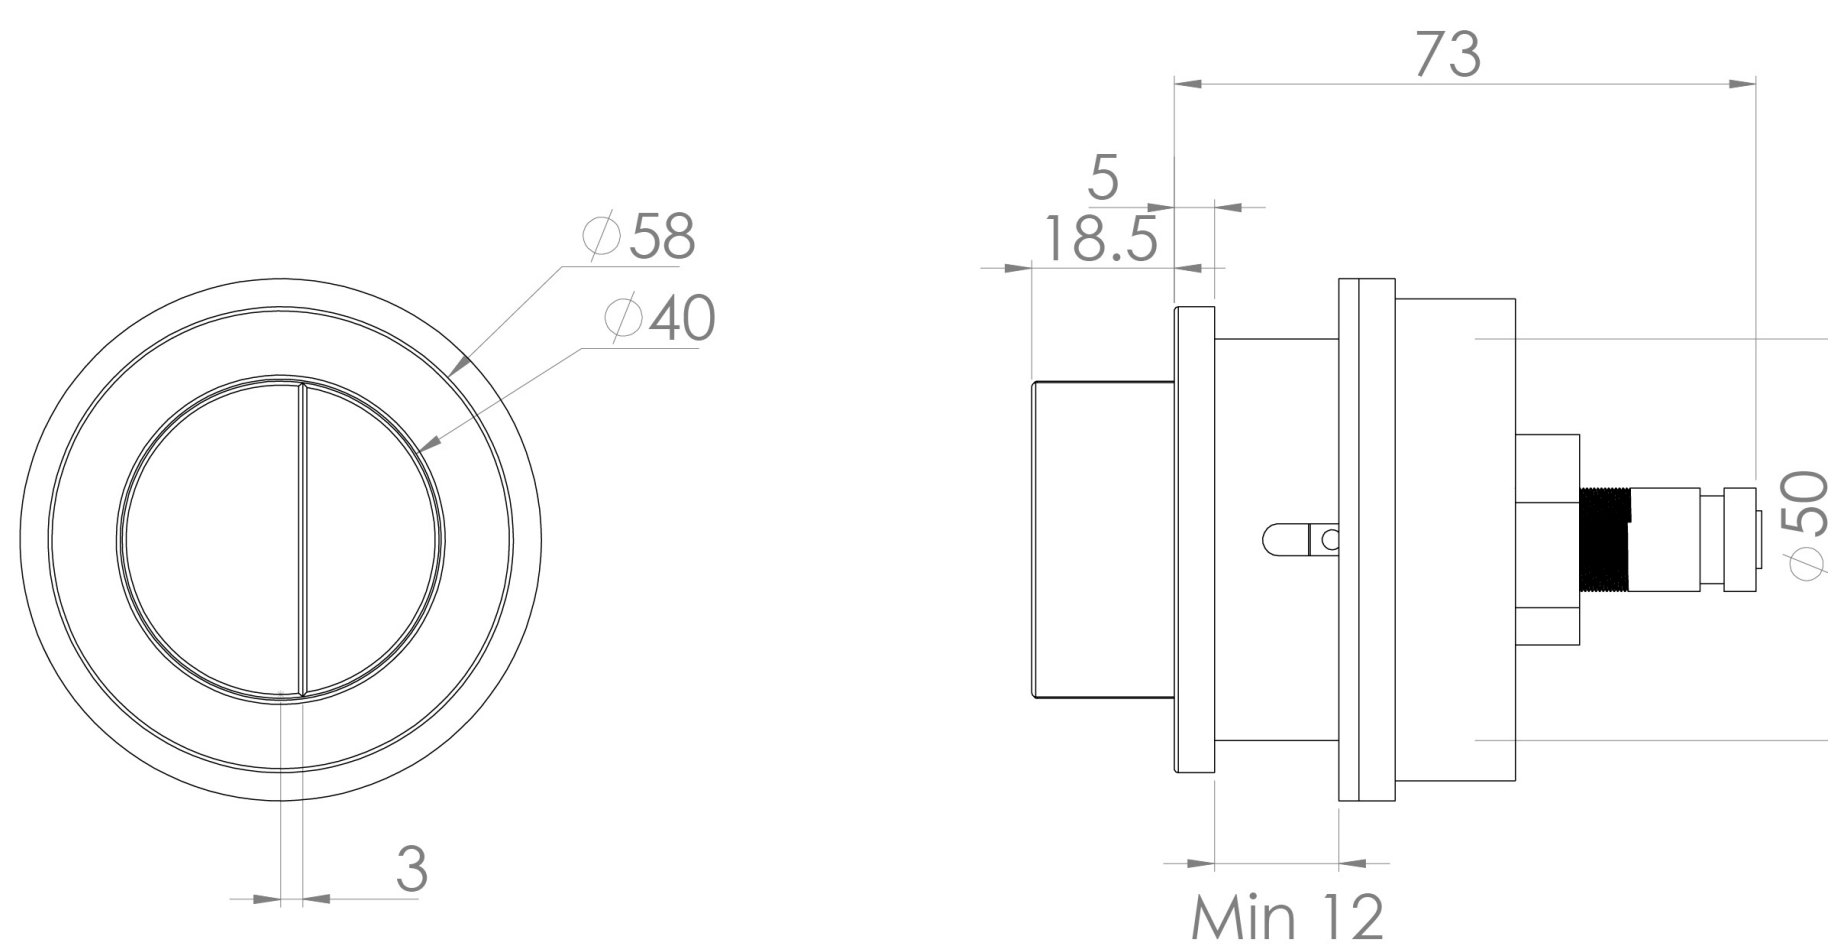

FLUSHE 2.0 BRASS FLUSH BUTTON (FOR HC2030) - SATIN BLACK PVD

Product Code: HC2030FB.SB

PRODUCT INFORMATION

Finish:	Satin Black (PVD)
Height:	55mm
Width:	55mm
Depth:	81.5mm
Material	Brass
Weight	0.55kg
Guarantee	2 years

DESCRIPTION

FLUSHE 2.0 is our collection of framed and concealed cisterns, flush plates, and flush buttons.

We don't want the extras to be overlooked when you're designing your bathroom, which is why there are 5 finish options for flush buttons to go with our HC2030 cistern.

Please note: this flush button works by opening the flush valve when pressed and closing when released. The flush type is mechanical & dual flush.

TECHNICAL DRAWING

Saneux reserves the right to alter the specifications and product range without prior notice. Dimensions are given as a guide only. Dimensions should not be used for surrounding furniture, fixtures and fittings until the product is on site.