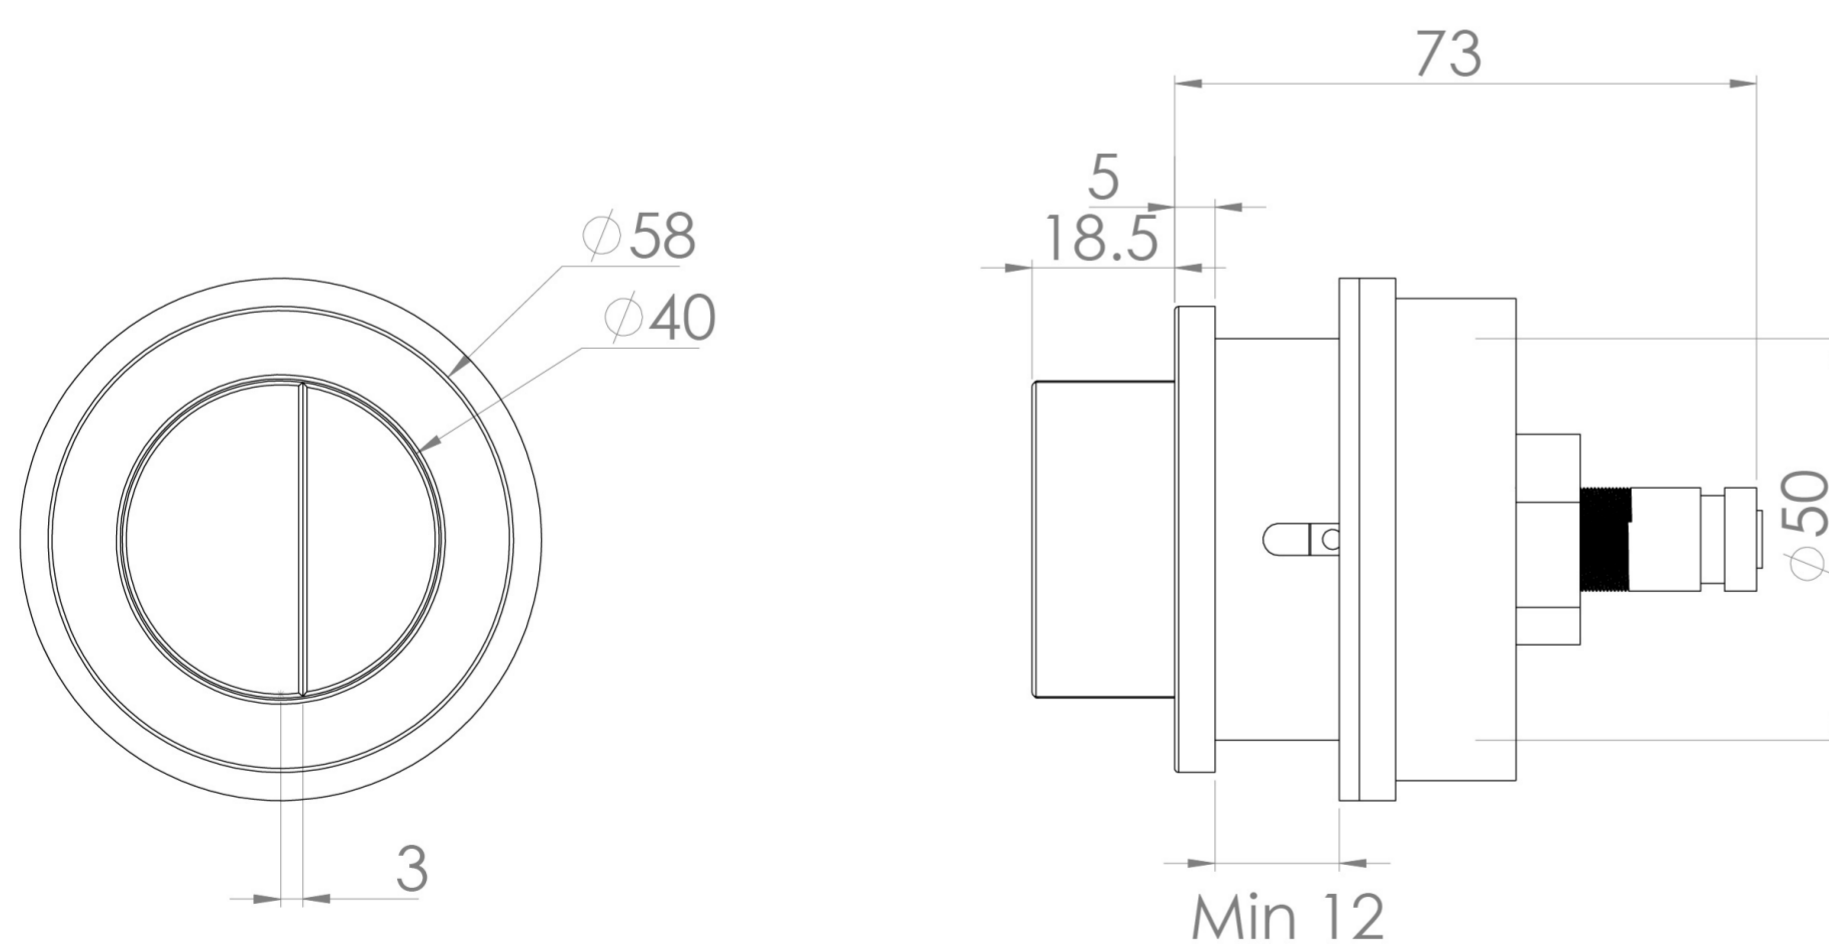

FLUSHE 2.0 BRASS FLUSH BUTTON (FOR HC2030) - SATIN BLACK PVD

Product Code: HC2030FB.SB

PRODUCT INFORMATION

Finish:	Satin Black (PVD)
Height:	55mm
Width:	55mm
Depth:	81.5mm
Material	Brass
Weight	0.55kg
Guarantee	2 years

DESCRIPTION

FLUSHE 2.0 is our collection of framed and concealed cisterns, flush plates, and flush buttons.

We don't want the extras to be overlooked when you're designing your bathroom, which is why there are 5 finish options for flush buttons to go with our HC2030 cistern.

Please note: this flush button works by opening the flush valve when pressed and closing when released. The flush type is mechanical & dual flush.

TECHNICAL DRAWING

Saneux reserves the right to alter the specifications and product range without prior notice. Dimensions are given as a guide only. Dimensions should not be used for surrounding furniture, fixtures and fittings until the product is on site.