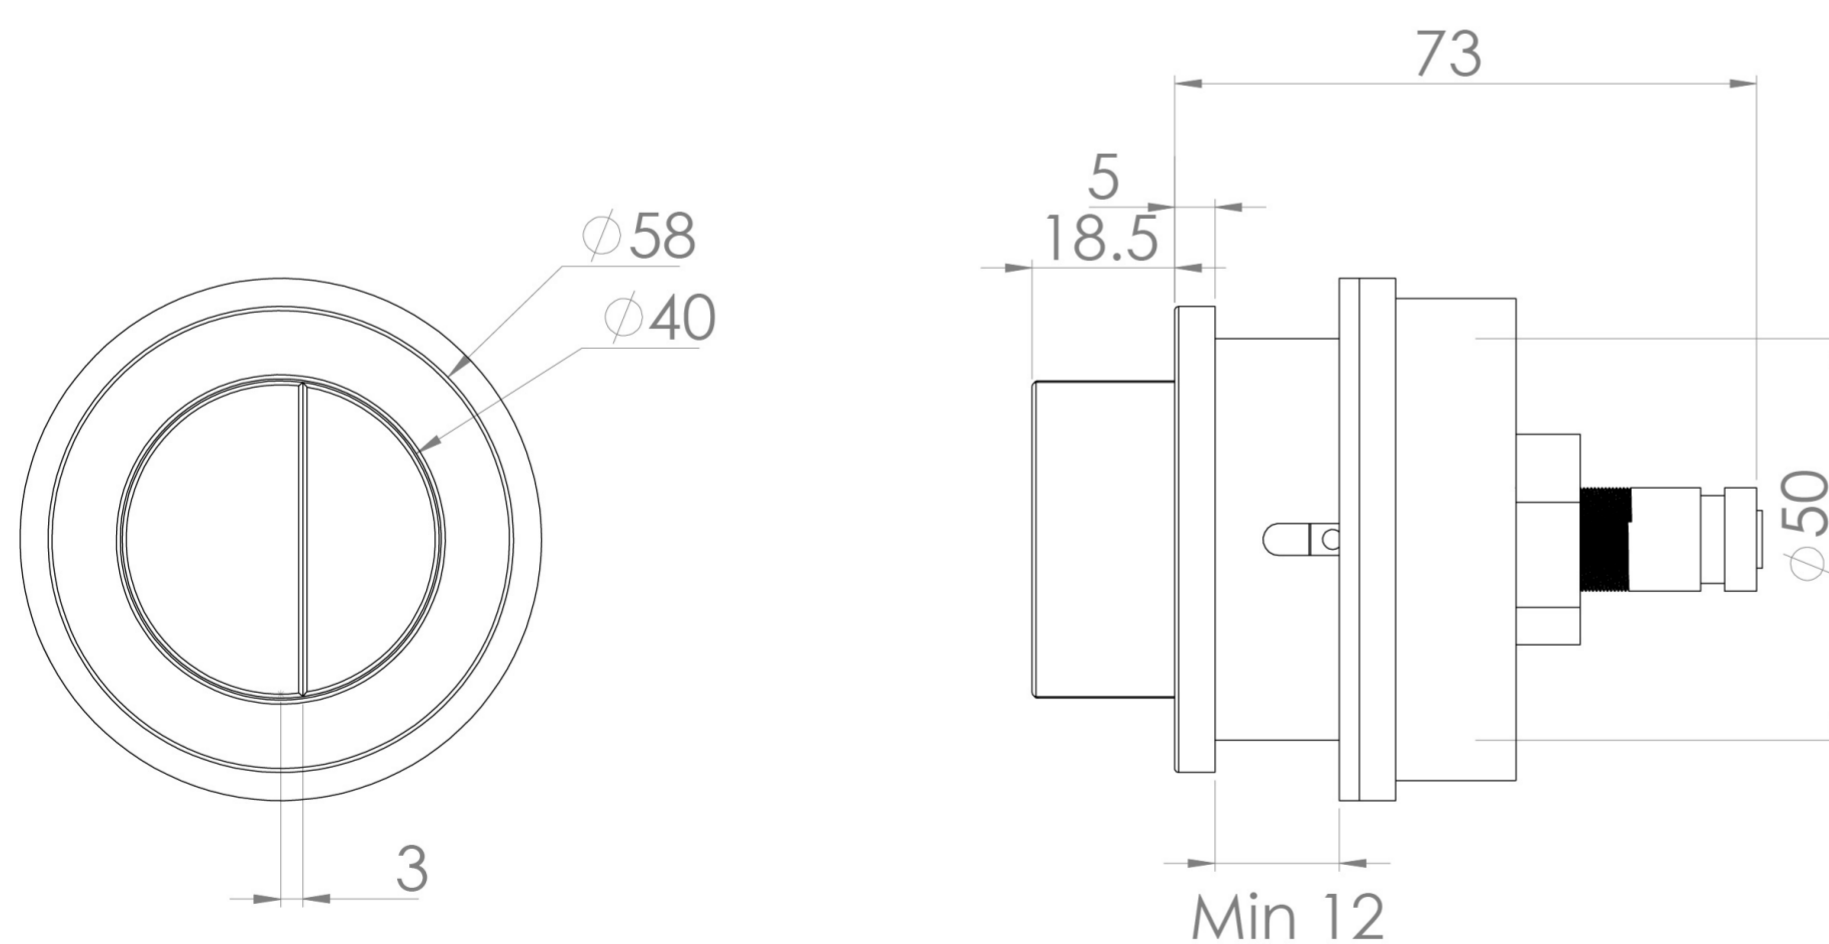

FLUSHE 2.0 BRASS FLUSH BUTTON (FOR HC2030) - BRUSHED BRONZE PVD

Product Code: HC2030FB.BR

PRODUCT INFORMATION

Finish:	Brushed Bronze (PVD)
Height:	55mm
Width:	55mm
Depth:	81.5mm
Material	Brass
Weight	0.55kg
Guarantee	2 years

DESCRIPTION

FLUSHE 2.0 is our collection of framed and concealed cisterns, flush plates, and flush buttons.

We don't want the extras to be overlooked when you're designing your bathroom, which is why there are 5 finish options for flush buttons to go with our HC2030 cistern.

Please note: this flush button works by opening the flush valve when pressed and closing when released. The flush type is mechanical & dual flush.

TECHNICAL DRAWING

Saneux reserves the right to alter the specifications and product range without prior notice. Dimensions are given as a guide only. Dimensions should not be used for surrounding furniture, fixtures and fittings until the product is on site.