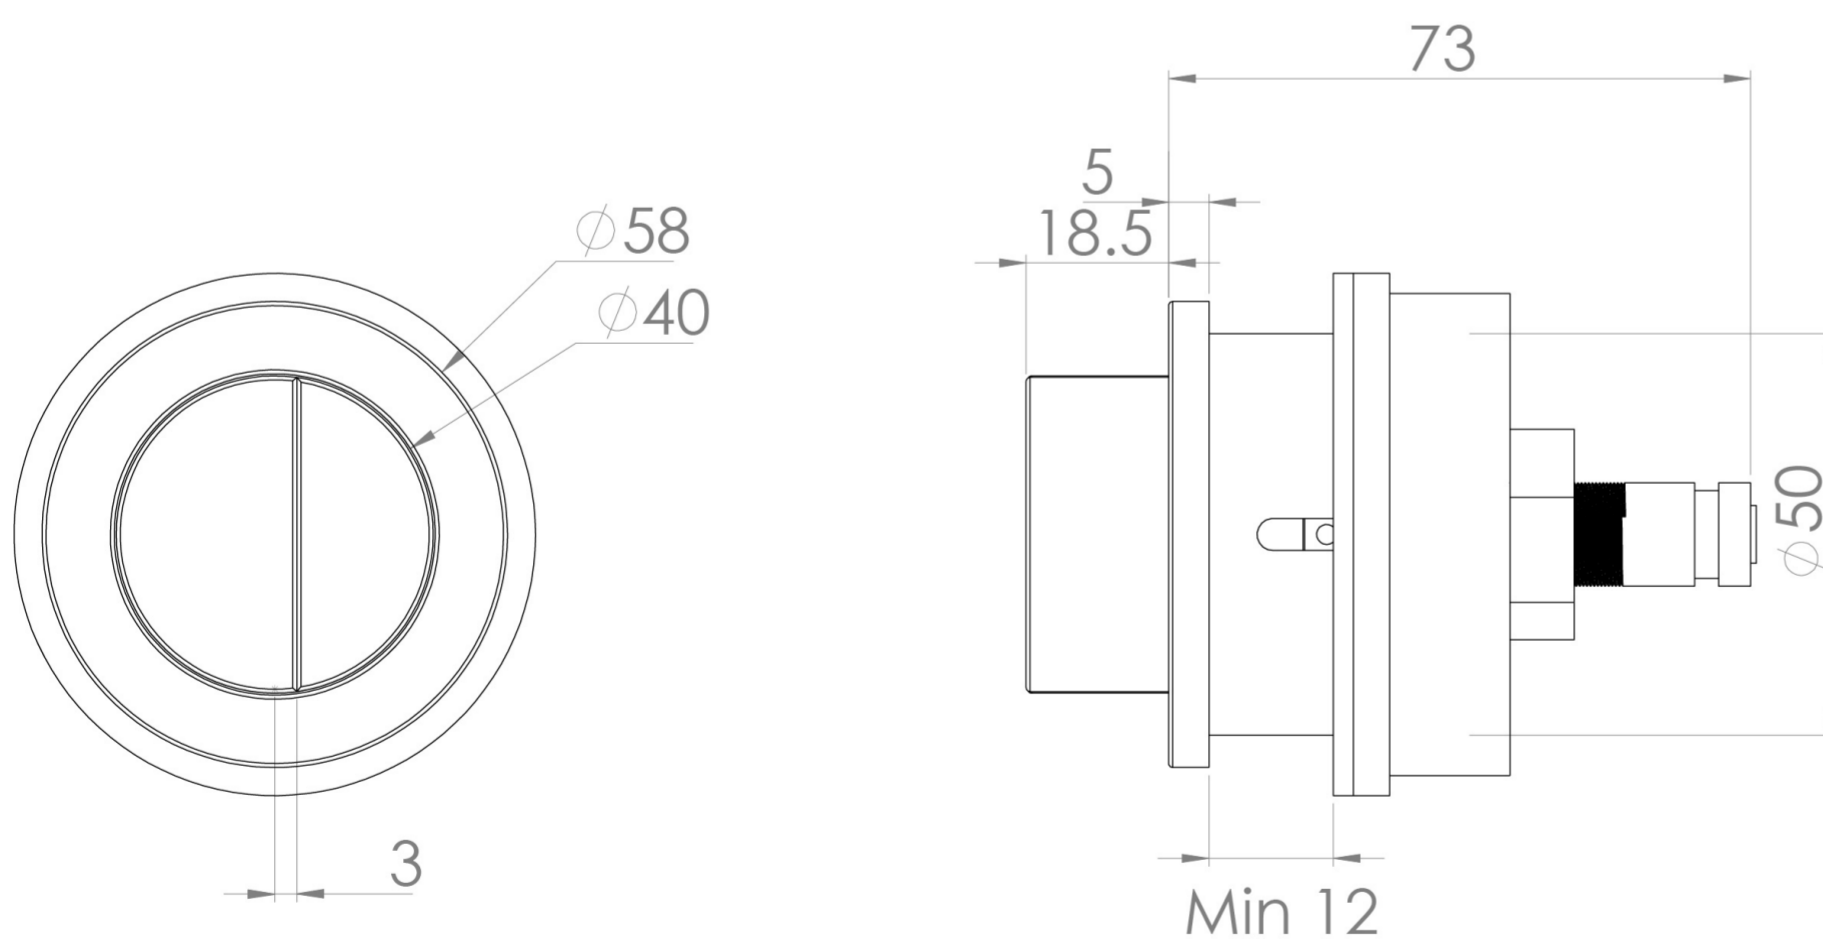

FLUSHE 2.0 BRASS FLUSH BUTTON (FOR HC2030) - BRUSHED BRONZE PVD

Product Code: HC2030FB.BR

PRODUCT INFORMATION

Finish:	Brushed Bronze (PVD)
Height:	55mm
Width:	55mm
Depth:	81.5mm
Material	Brass
Weight	0.55kg
Guarantee	2 years

DESCRIPTION

FLUSHE 2.0 is our collection of framed and concealed cisterns, flush plates, and flush buttons.

We don't want the extras to be overlooked when you're designing your bathroom, which is why there are 5 finish options for flush buttons to go with our HC2030 cistern.

Please note: this flush button works by opening the flush valve when pressed and closing when released. The flush type is mechanical & dual flush.

TECHNICAL DRAWING

Saneux reserves the right to alter the specifications and product range without prior notice. Dimensions are given as a guide only. Dimensions should not be used for surrounding furniture, fixtures and fittings until the product is on site.