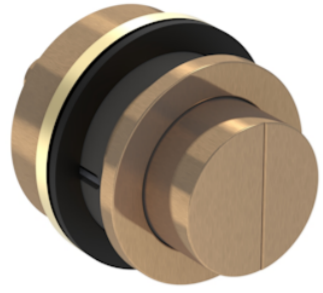

# FLUSHE 2.0 BRASS FLUSH BUTTON (FOR HC2030) - BRUSHED BRONZE PVD

**Product Code:** HC2030FB.BR

## PRODUCT INFORMATION

<b>Finish:</b>	Brushed Bronze (PVD)
<b>Height:</b>	55mm
<b>Width:</b>	55mm
<b>Depth:</b>	81.5mm
<b>Material</b>	Brass
<b>Weight</b>	0.55kg
<b>Guarantee</b>	2 years

## DESCRIPTION

FLUSHE 2.0 is our collection of framed and concealed cisterns, flush plates, and flush buttons.

We don't want the extras to be overlooked when you're designing your bathroom, which is why there are 5 finish options for flush buttons to go with our HC2030 cistern.

Please note: this flush button works by opening the flush valve when pressed and closing when released. The flush type is mechanical & dual flush.