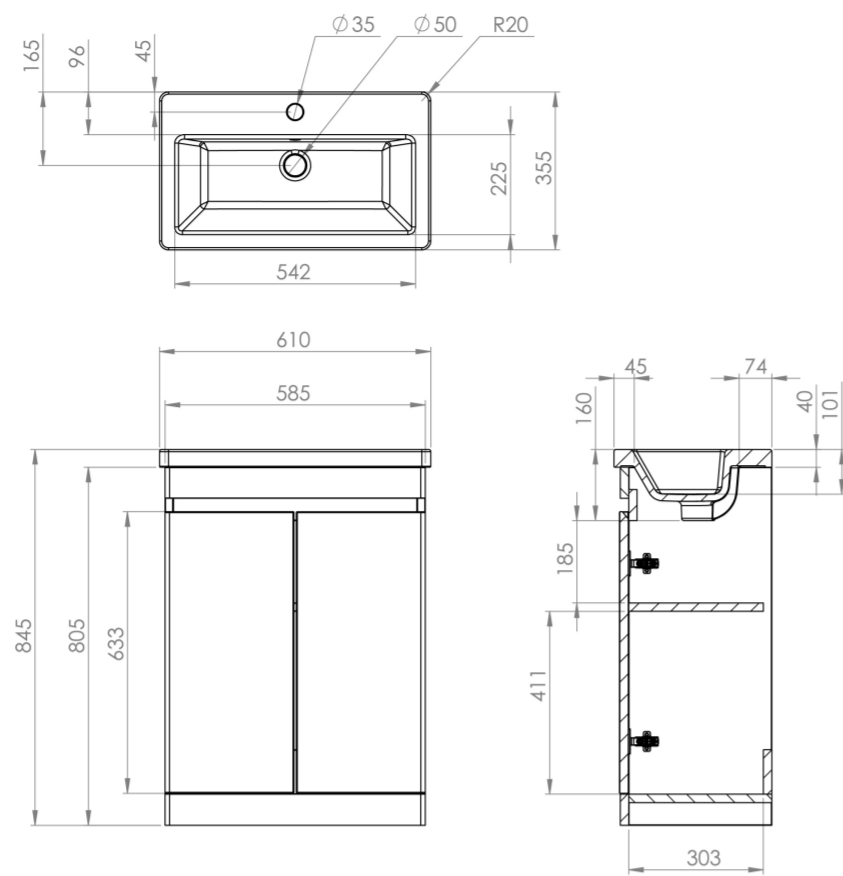

TECHNICAL DRAWING

Saneux reserves the right to alter the specifications and product range without prior notice. Dimensions are given as a guide only. Dimensions should not be used for surrounding furniture, fixtures and fittings until the product is on site.

<https://saneux.com/products/air-60cm-2-door-floor-standing-unit-gloss-white>