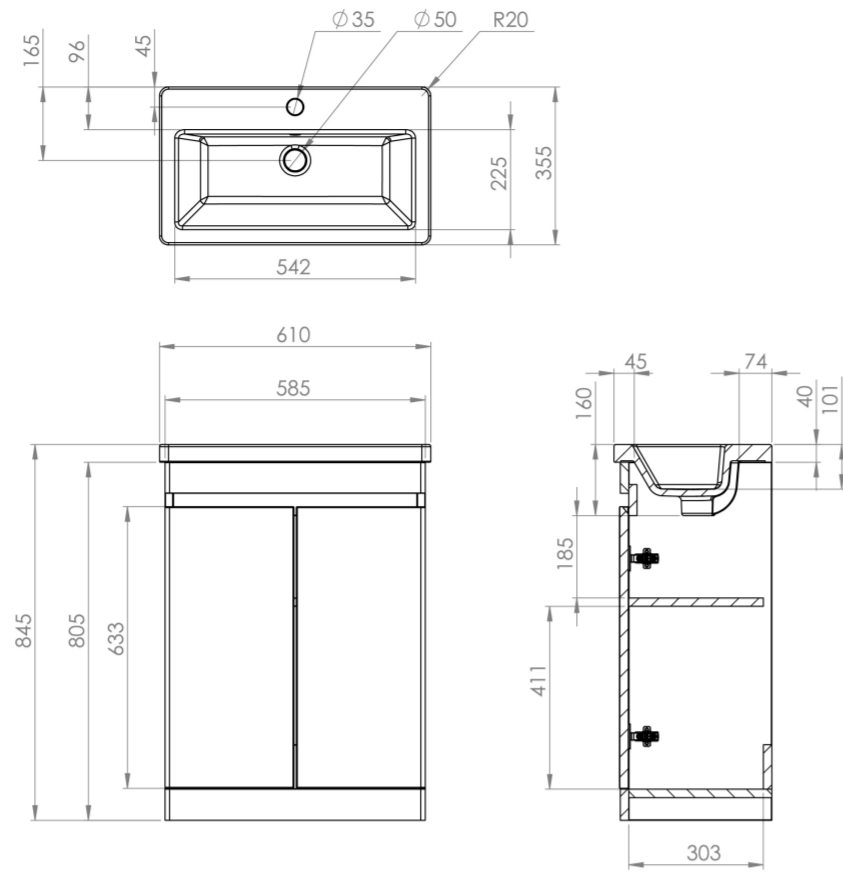

TECHNICAL DRAWING

Saneux reserves the right to alter the specifications and product range without prior notice. Dimensions are given as a guide only. Dimensions should not be used for surrounding furniture, fixtures and fittings until the product is on site.

<https://saneux.com/products/air-60cm-2-door-floor-standing-unit-gloss-white>