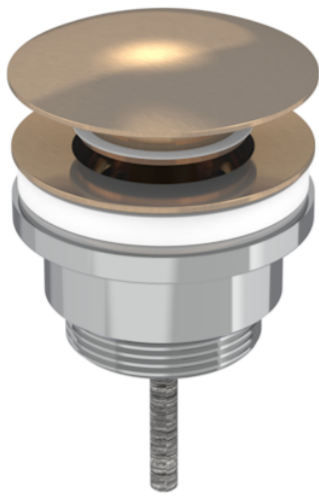

UNIVERSAL BASIN WASTE, SLOTTED & UNSLOTTED - BRUSHED BRONZE

Product Code: WX001.BR

PRODUCT INFORMATION

Finish:	Brushed Bronze (PVD)
Height:	70mm
Width:	63mm
Depth:	63mm
Material	Brass
Weight	0.5kg
Guarantee	2 years
Other Features	Works with Slotted & Unslotted Basins

DESCRIPTION

Upgrade your bathroom with our Universal Basin Wastes, available in Chrome, Brushed Brass, Brushed Bronze, Brushed Nickel, and Satin Black. Designed for versatility and easy to install, they fit basins with or without an overflow. Featuring a durable PVD finish for long-lasting beauty, they pair perfectly with our matching overflow covers for a cohesive and stylish look.