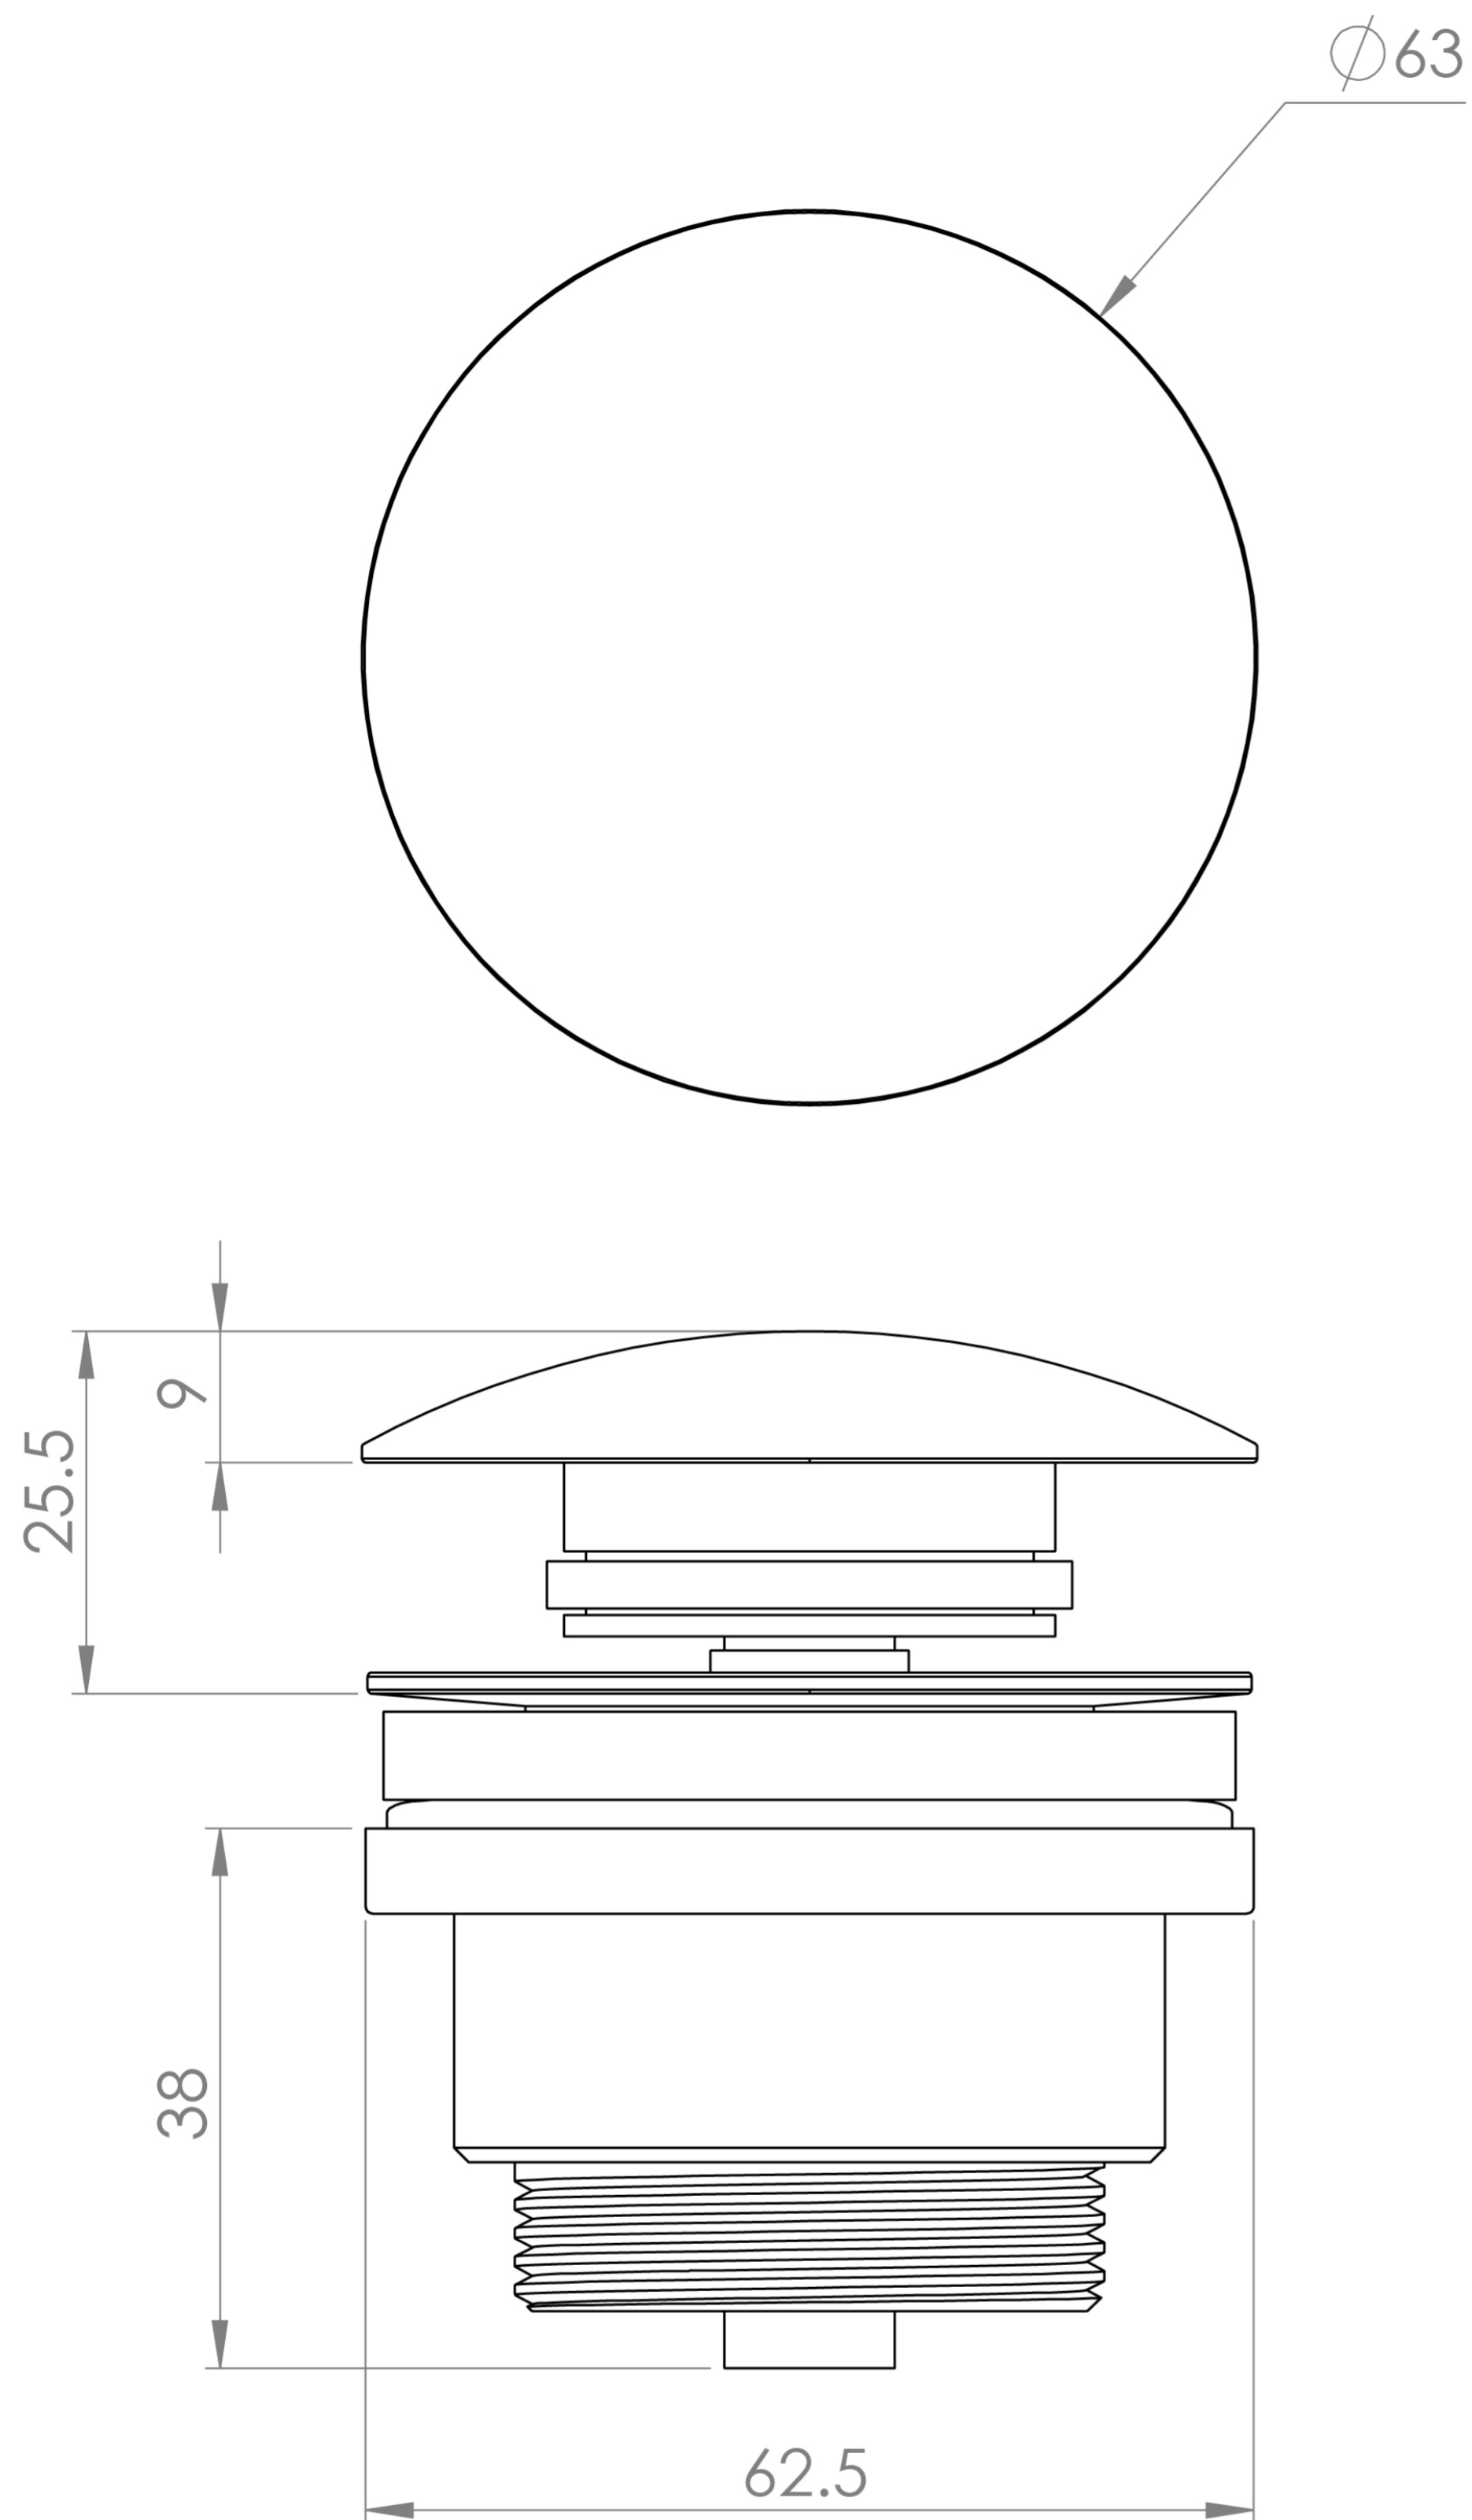

UNIVERSAL BASIN WASTE, SLOTTED & UNSLOTTED - BRUSHED BRONZE

Product Code: WX001.BR

PRODUCT INFORMATION

Finish:	Brushed Bronze (PVD)
Height:	70mm
Width:	63mm
Depth:	63mm
Material	Brass
Weight	0.5kg
Guarantee	2 years
Other Features	Works with Slotted & Unslotted Basins

DESCRIPTION

Upgrade your bathroom with our Universal Basin Wastes, available in Chrome, Brushed Brass, Brushed Bronze, Brushed Nickel, and Satin Black. Designed for versatility and easy to install, they fit basins with or without an overflow. Featuring a durable PVD finish for long-lasting beauty, they pair perfectly with our matching overflow covers for a cohesive and stylish look.