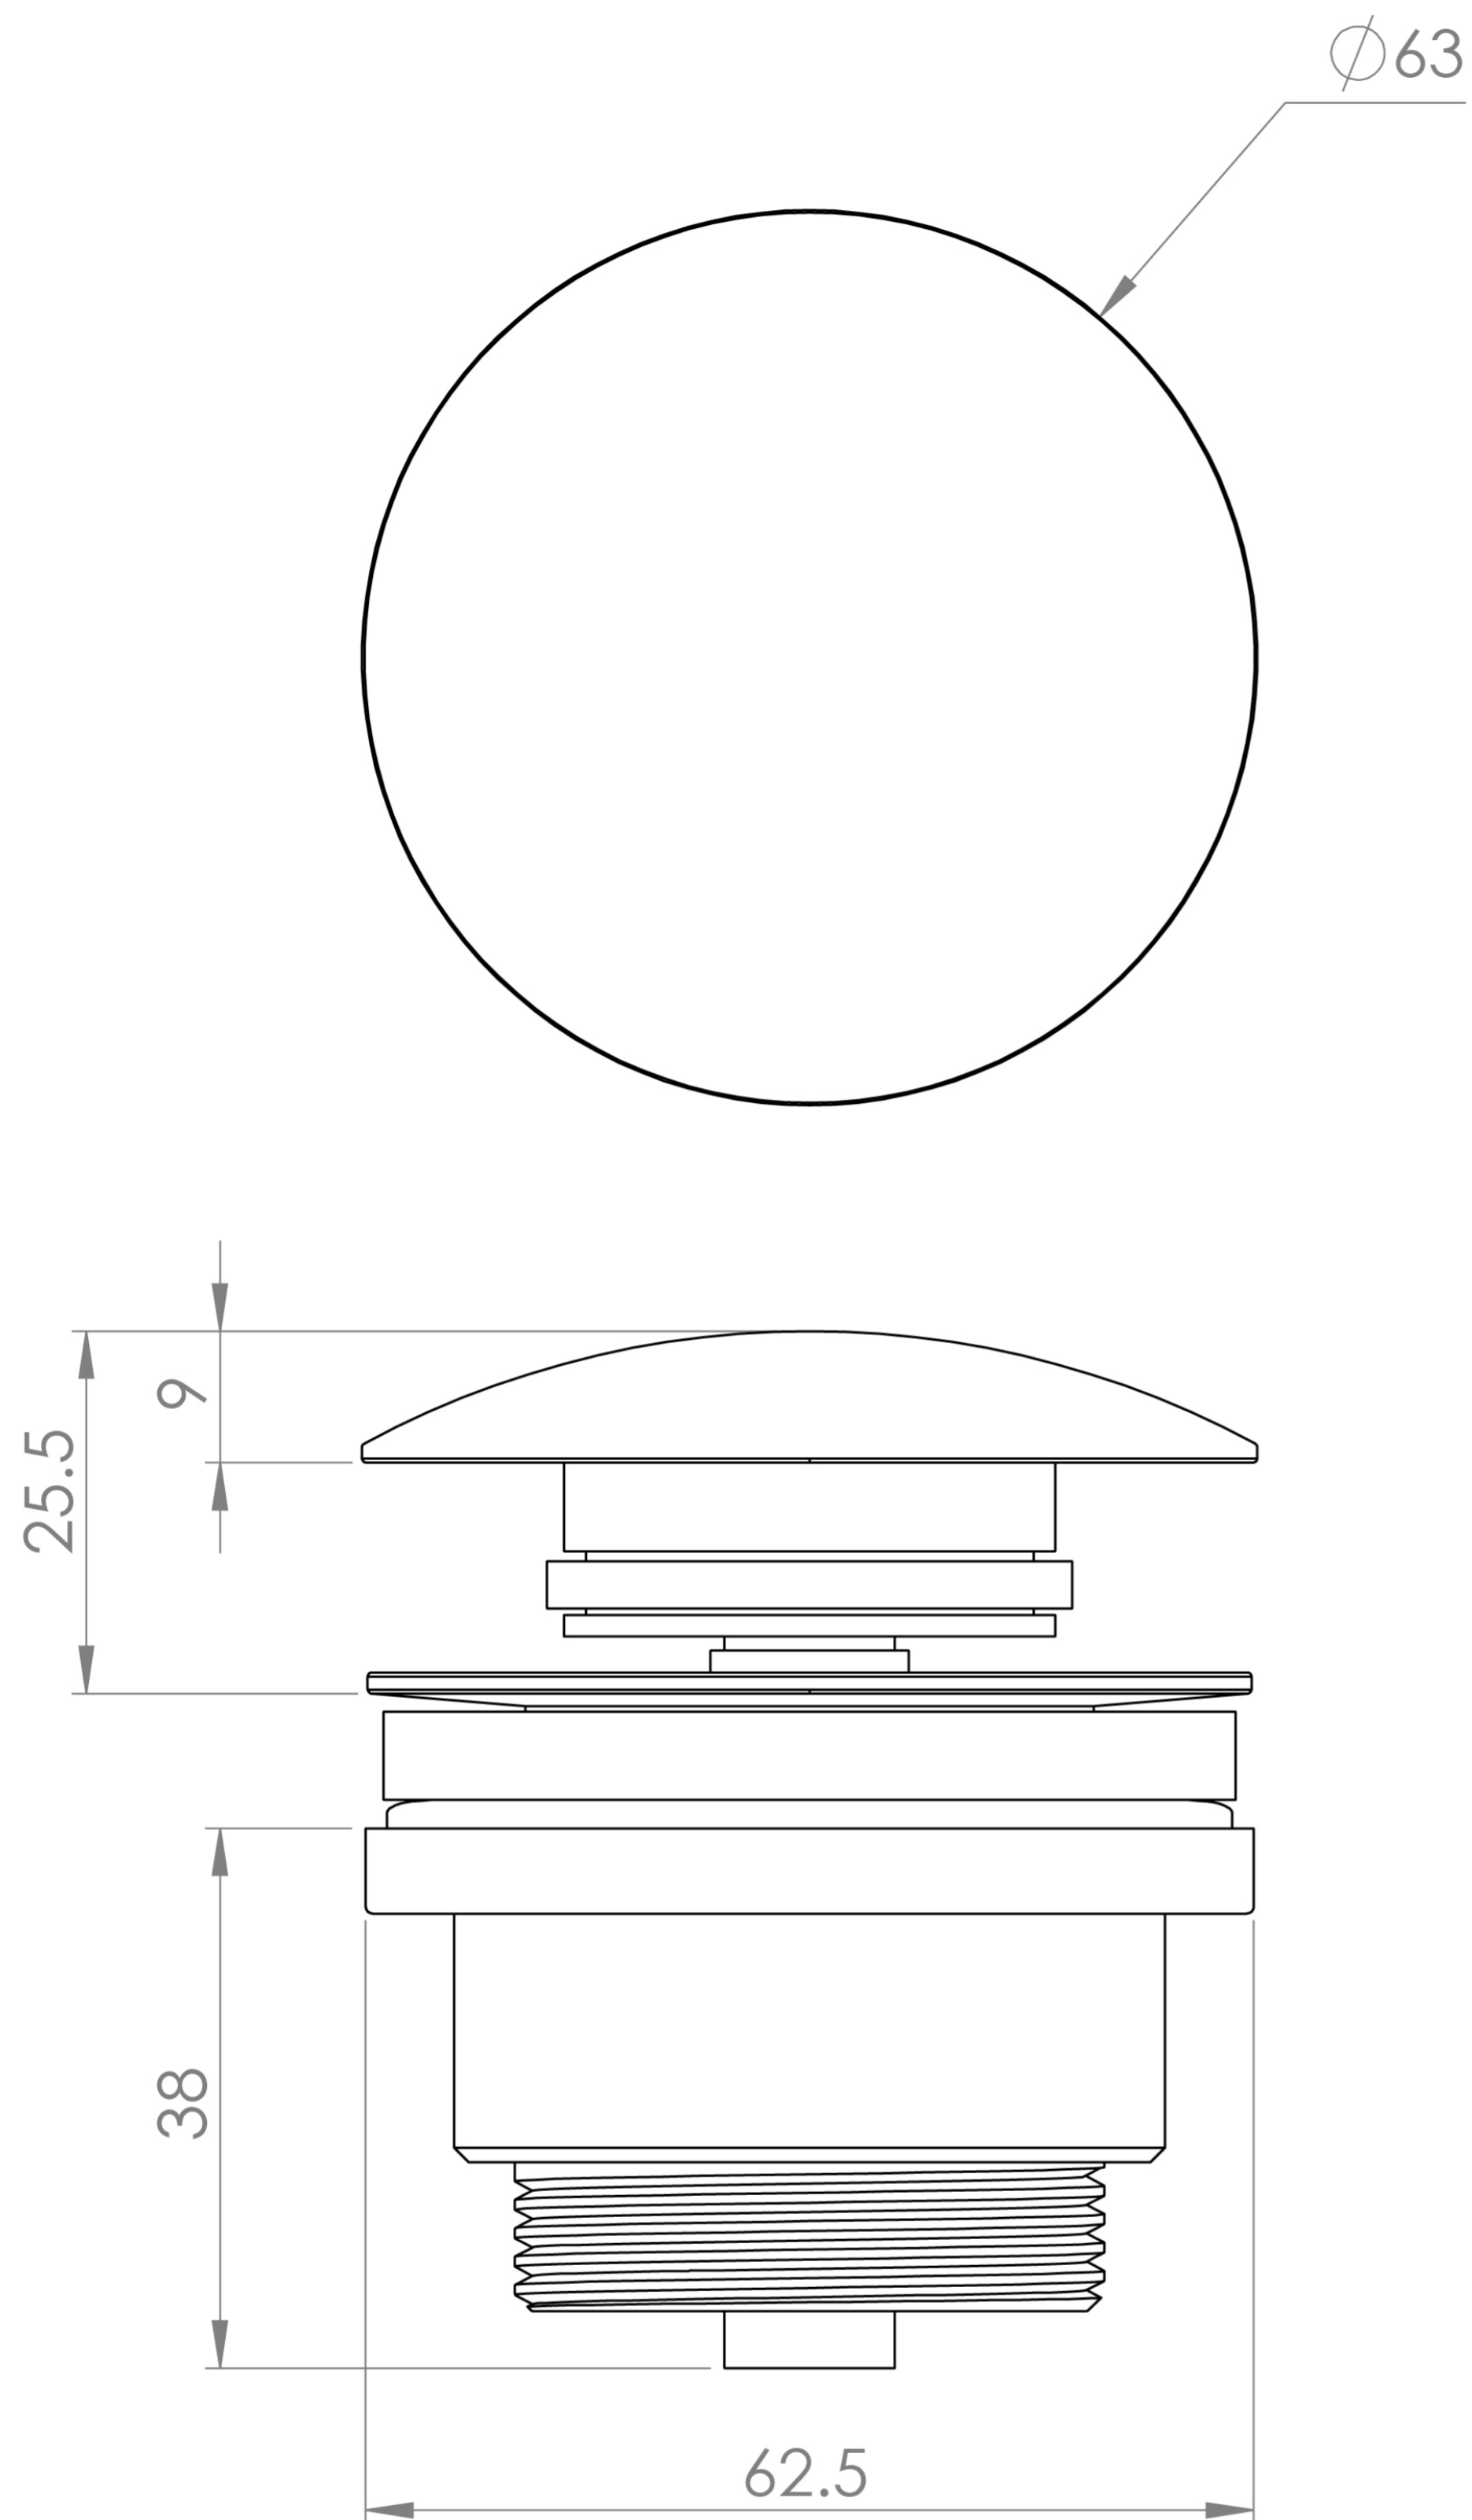

## PRODUCT INFORMATION

<b>Finish:</b>	Brushed Bronze (PVD)
<b>Height:</b>	70mm
<b>Width:</b>	63mm
<b>Depth:</b>	63mm
<b>Material</b>	Brass
<b>Weight</b>	0.5kg
<b>Guarantee</b>	2 years
<b>Other Features</b>	Works with Slotted & Unslotted Basins