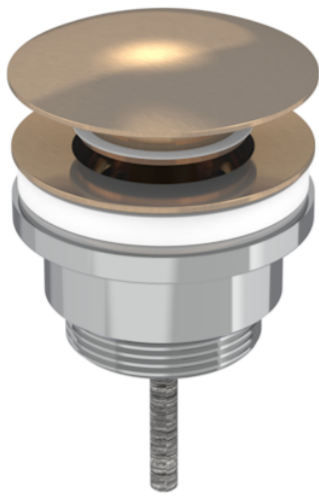

# UNIVERSAL BASIN WASTE, SLOTTED & UNSLOTTED - BRUSHED BRONZE

**Product Code:** WX001.BR

---

## PRODUCT INFORMATION

<b>Finish:</b>	Brushed Bronze (PVD)
<b>Height:</b>	70mm
<b>Width:</b>	63mm
<b>Depth:</b>	63mm
<b>Material</b>	Brass
<b>Weight</b>	0.5kg
<b>Guarantee</b>	2 years
<b>Other Features</b>	Works with Slotted & Unslotted Basins

## DESCRIPTION

Upgrade your bathroom with our Universal Basin Wastes, available in Chrome, Brushed Brass, Brushed Bronze, Brushed Nickel, and Satin Black. Designed for versatility and easy to install, they fit basins with or without an overflow. Featuring a durable PVD finish for long-lasting beauty, they pair perfectly with our matching overflow covers for a cohesive and stylish look.