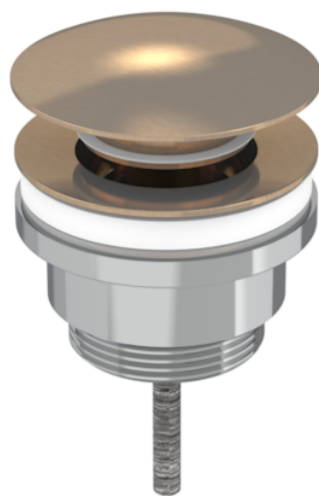

# UNIVERSAL BASIN WASTE, SLOTTED & UNSLOTTED - BRUSHED BRONZE

**Product Code:** WX001.BR

---

## PRODUCT INFORMATION

<b>Finish:</b>	Brushed Bronze (PVD)
<b>Height:</b>	70mm
<b>Width:</b>	63mm
<b>Depth:</b>	63mm
<b>Material</b>	Brass
<b>Weight</b>	0.5kg
<b>Guarantee</b>	2 years
<b>Other Features</b>	Works with Slotted & Unslotted Basins

## DESCRIPTION

Upgrade your bathroom with our Universal Basin Wastes, available in Chrome, Brushed Brass, Brushed Bronze, Brushed Nickel, and Satin Black. Designed for versatility and easy to install, they fit basins with or without an overflow. Featuring a durable PVD finish for long-lasting beauty, they pair perfectly with our matching overflow covers for a cohesive and stylish look.