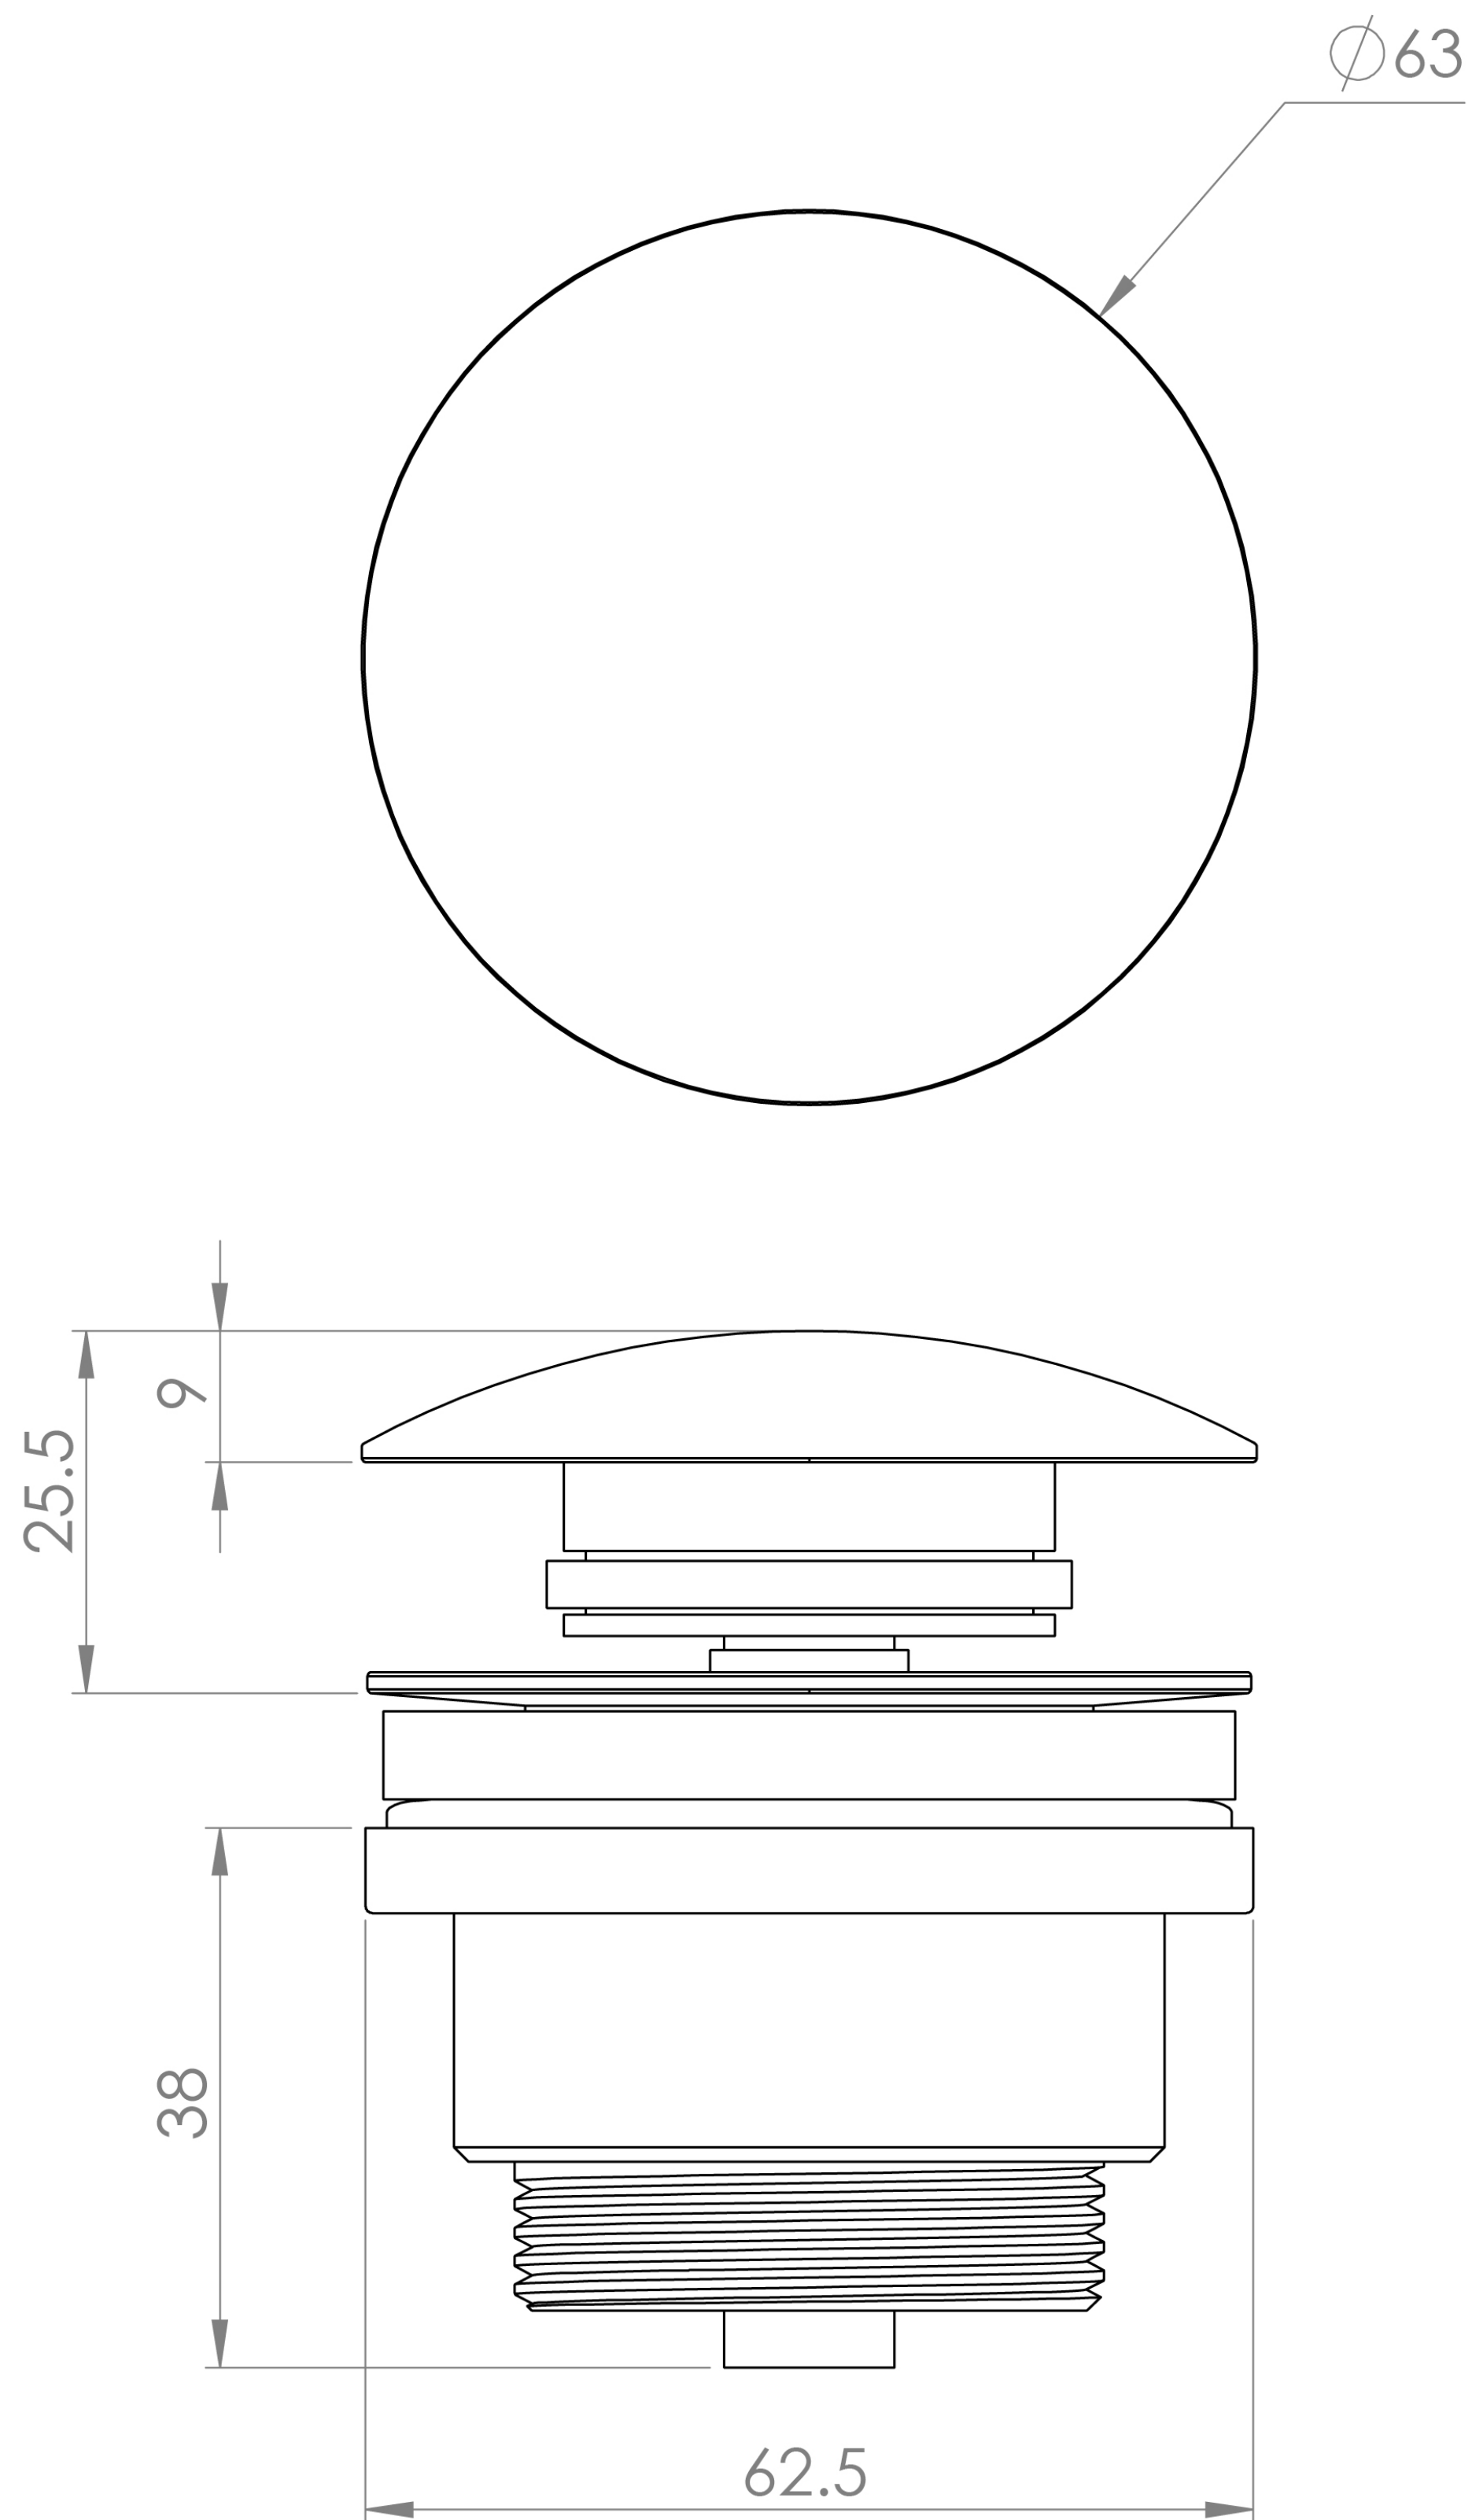

Saneux reserves the right to alter the specifications and product range without prior notice. Dimensions are given as a guide only. Dimensions should not be used for surrounding furniture, fixtures and fittings until the product is on site.