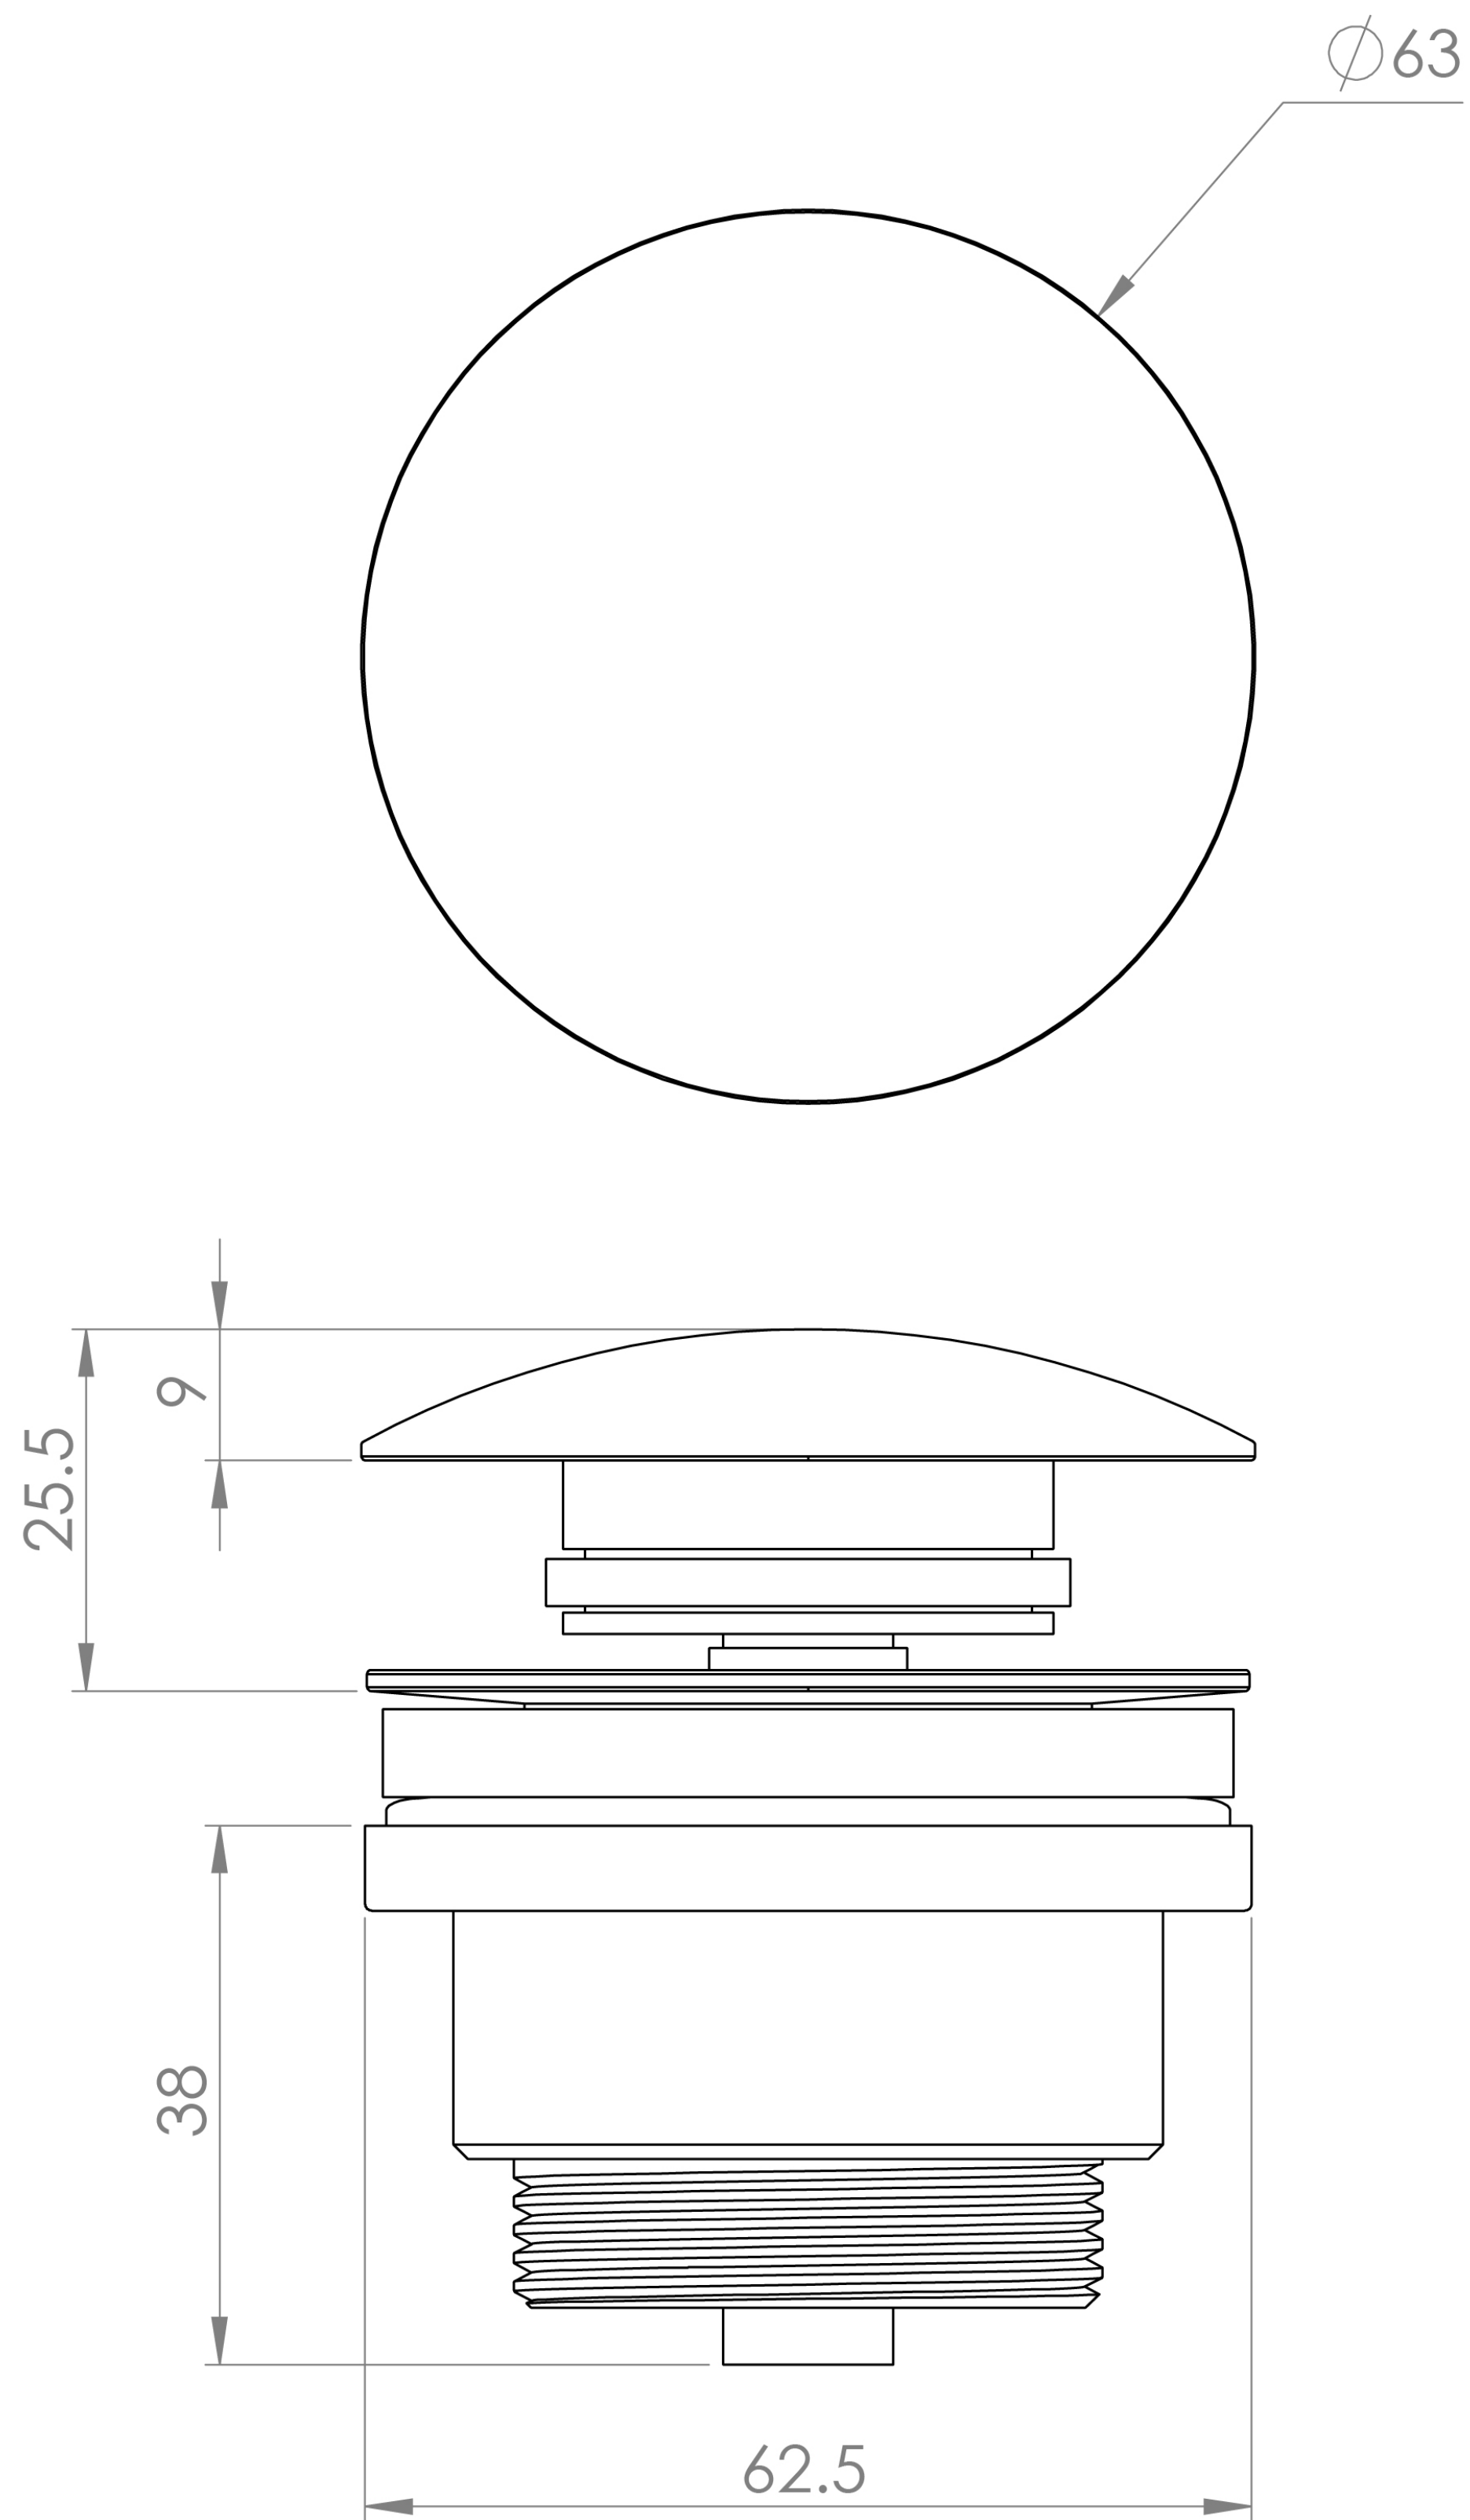

UNIVERSAL BASIN WASTE, SLOTTED & UNSLOTTED - BRUSHED NICKEL

Product Code: WX001.BN

PRODUCT INFORMATION

Finish:	Brushed Nickel (PVD)
Height:	70mm
Width:	63mm
Depth:	63mm
Material	Brass
Weight	0.5kg
Guarantee	2 years
Other Features	Works with Slotted & Unslotted Basins

DESCRIPTION

Upgrade your bathroom with our Universal Basin Wastes, available in Chrome, Brushed Brass, Brushed Bronze, Brushed Nickel, and Satin Black. Designed for versatility and easy to install, they fit basins with or without an overflow. Featuring a durable PVD finish for long-lasting beauty, they pair perfectly with our matching overflow covers for a cohesive and stylish look.