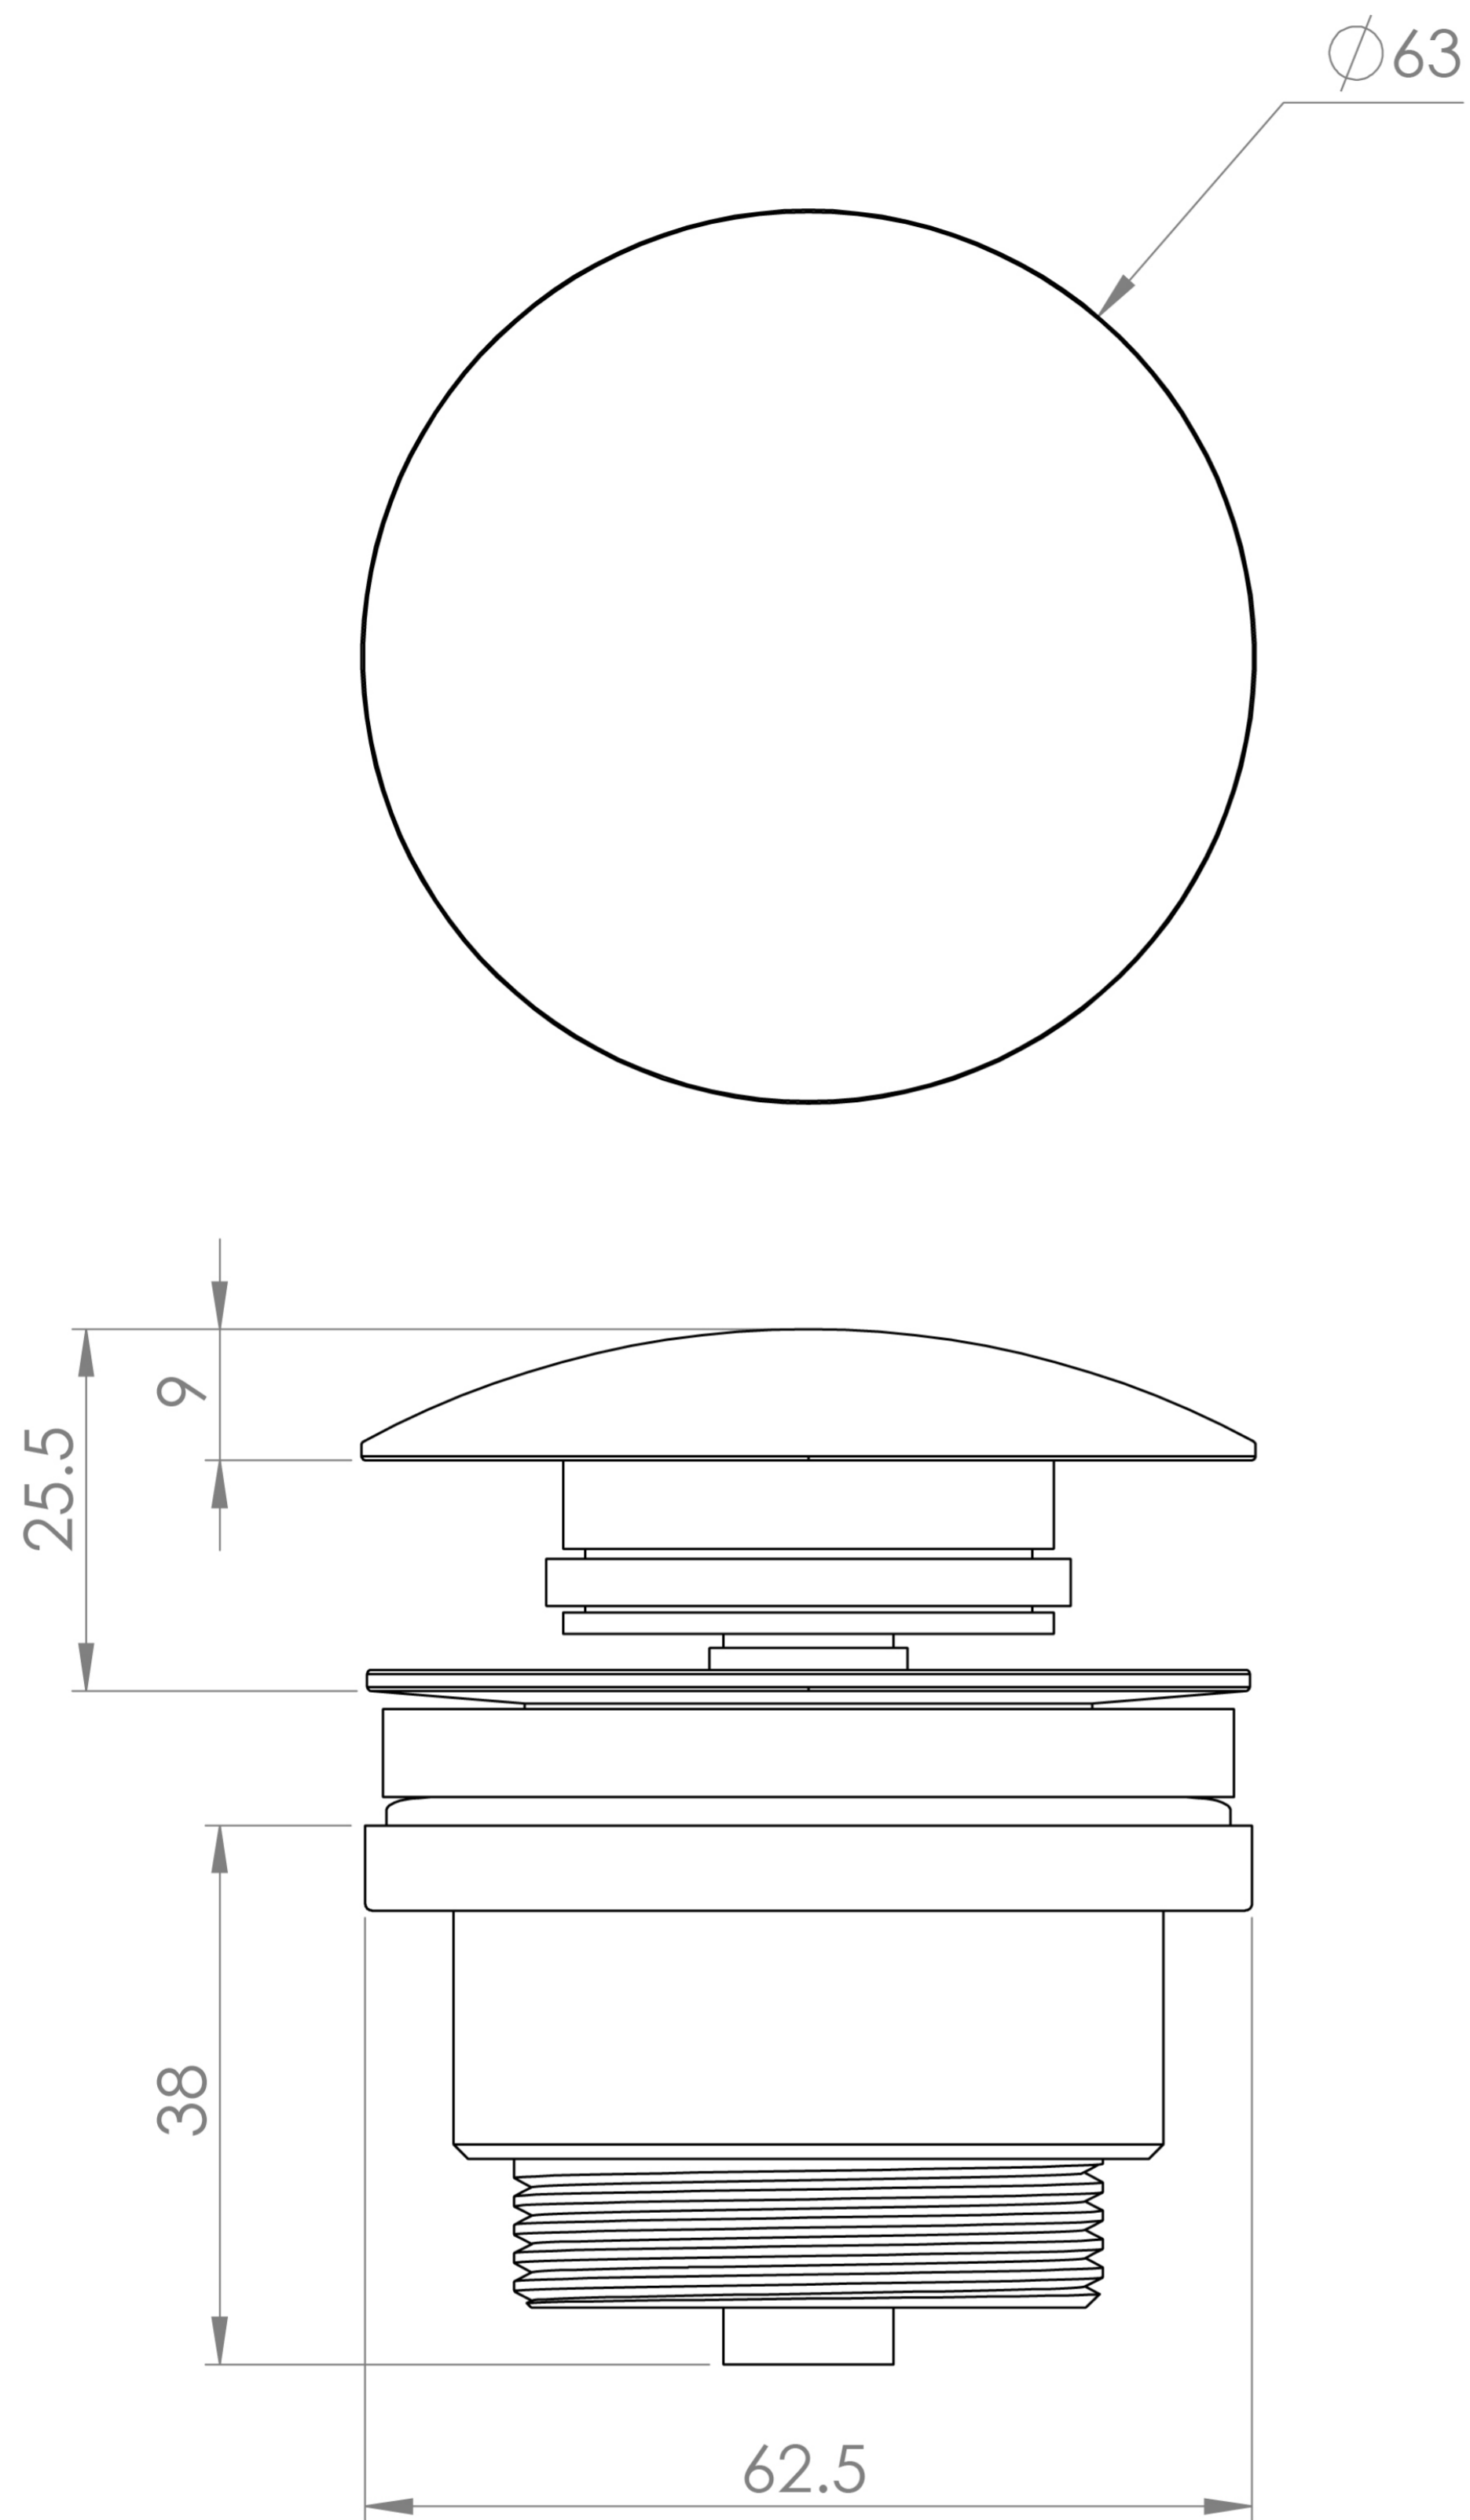

Saneux reserves the right to alter the specifications and product range without prior notice. Dimensions are given as a guide only. Dimensions should not be used for surrounding furniture, fixtures and fittings until the product is on site.