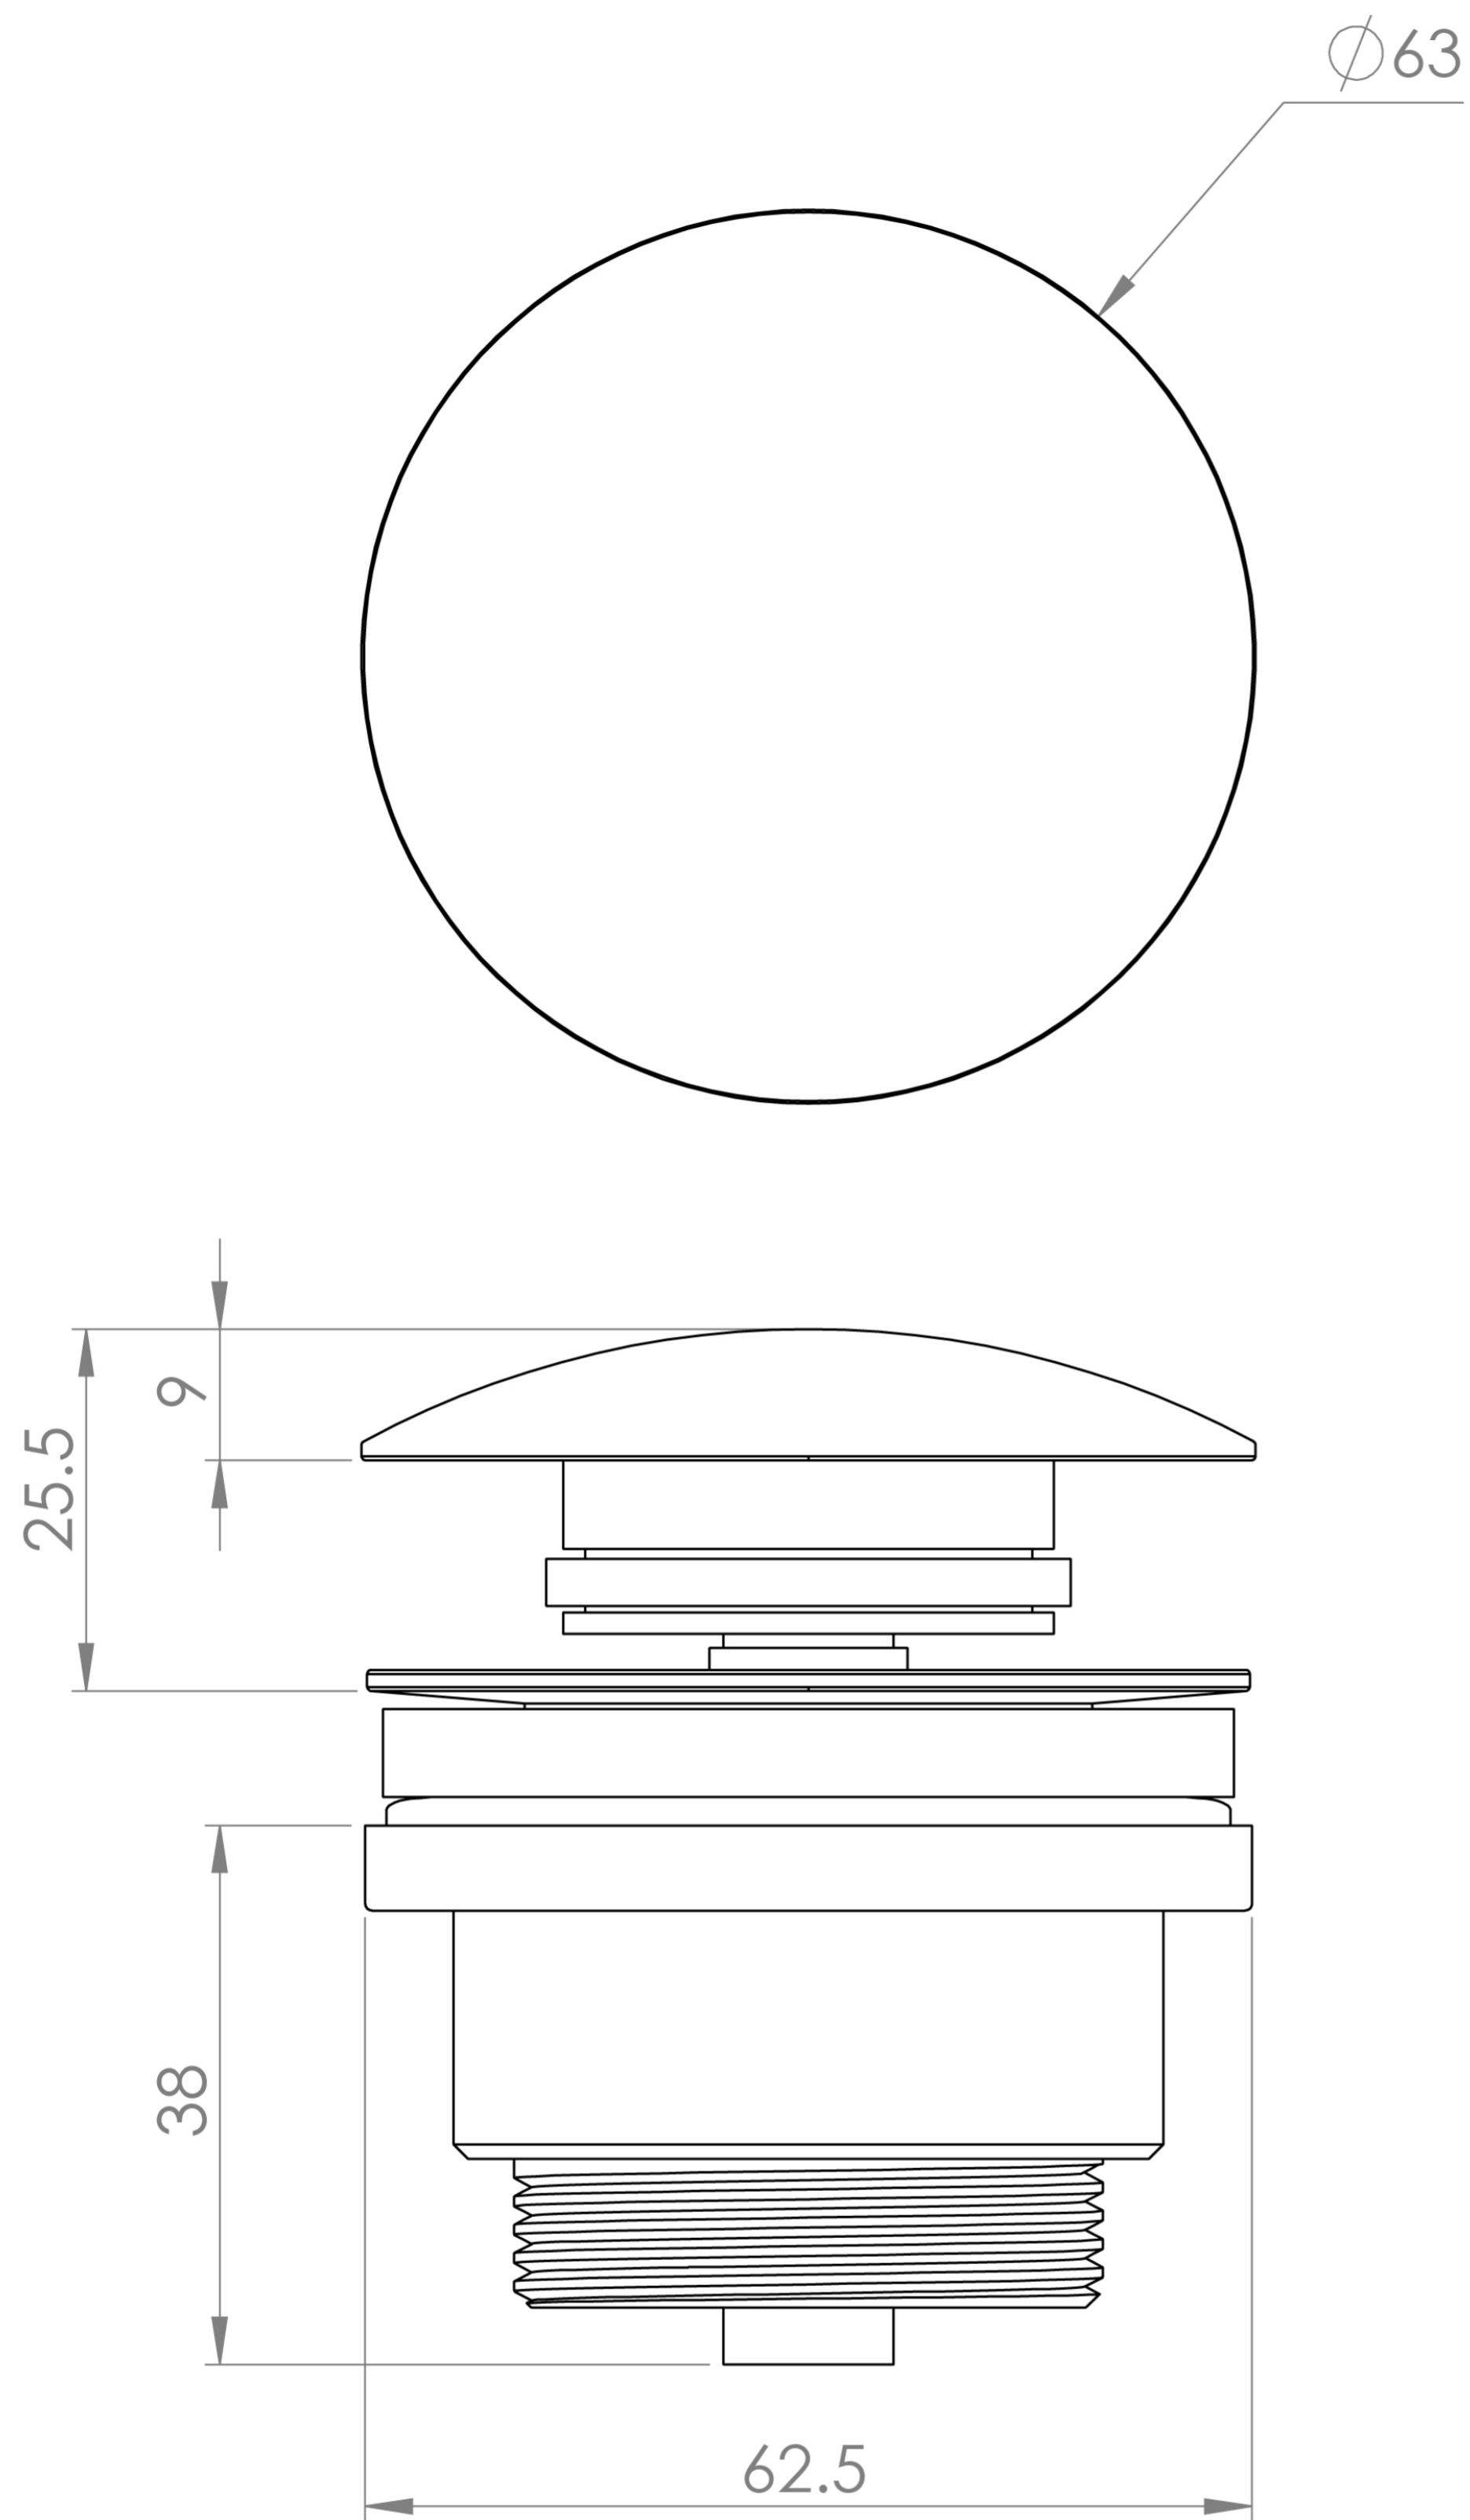

UNIVERSAL BASIN WASTE, SLOTTED & UNSLOTTED - BRUSHED NICKEL

Product Code: WX001.BN

PRODUCT INFORMATION

Finish:	Brushed Nickel (PVD)
Height:	70mm
Width:	63mm
Depth:	63mm
Material	Brass
Weight	0.5kg
Guarantee	2 years
Other Features	Works with Slotted & Unslotted Basins

DESCRIPTION

Upgrade your bathroom with our Universal Basin Wastes, available in Chrome, Brushed Brass, Brushed Bronze, Brushed Nickel, and Satin Black. Designed for versatility and easy to install, they fit basins with or without an overflow. Featuring a durable PVD finish for long-lasting beauty, they pair perfectly with our matching overflow covers for a cohesive and stylish look.