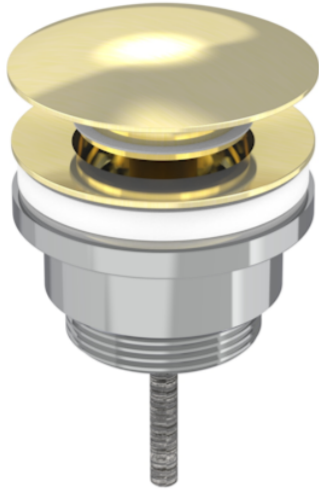

# UNIVERSAL BASIN WASTE, SLOTTED & UNSLOTTED - BRUSHED BRASS

**Product Code:** WX001.BB

---

## PRODUCT INFORMATION

<b>Finish:</b>	Brushed Brass (PVD)
<b>Height:</b>	70mm
<b>Width:</b>	63mm
<b>Depth:</b>	63mm
<b>Material</b>	Brass
<b>Weight</b>	0.5kg
<b>Guarantee</b>	2 years
<b>Other Features</b>	Works with Slotted & Unslotted Basins

## DESCRIPTION

Upgrade your bathroom with our Universal Basin Wastes, available in Chrome, Brushed Brass, Brushed Bronze, Brushed Nickel, and Satin Black. Designed for versatility and easy to install, they fit basins with or without an overflow. Featuring a durable PVD finish for long-lasting beauty, they pair perfectly with our matching overflow covers for a cohesive and stylish look.