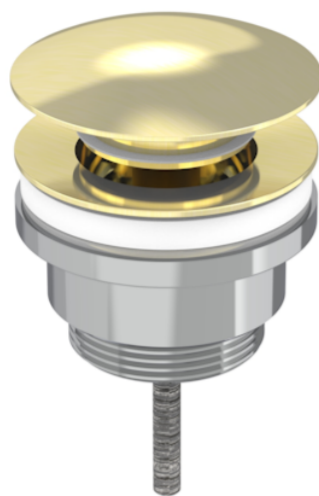

UNIVERSAL BASIN WASTE, SLOTTED & UNSLOTTED - BRUSHED BRASS

Product Code: WX001.BB

PRODUCT INFORMATION

Finish:	Brushed Brass (PVD)
Height:	70mm
Width:	63mm
Depth:	63mm
Material	Brass
Weight	0.5kg
Guarantee	2 years
Other Features	Works with Slotted & Unslotted Basins

DESCRIPTION

Upgrade your bathroom with our Universal Basin Wastes, available in Chrome, Brushed Brass, Brushed Bronze, Brushed Nickel, and Satin Black. Designed for versatility and easy to install, they fit basins with or without an overflow. Featuring a durable PVD finish for long-lasting beauty, they pair perfectly with our matching overflow covers for a cohesive and stylish look.