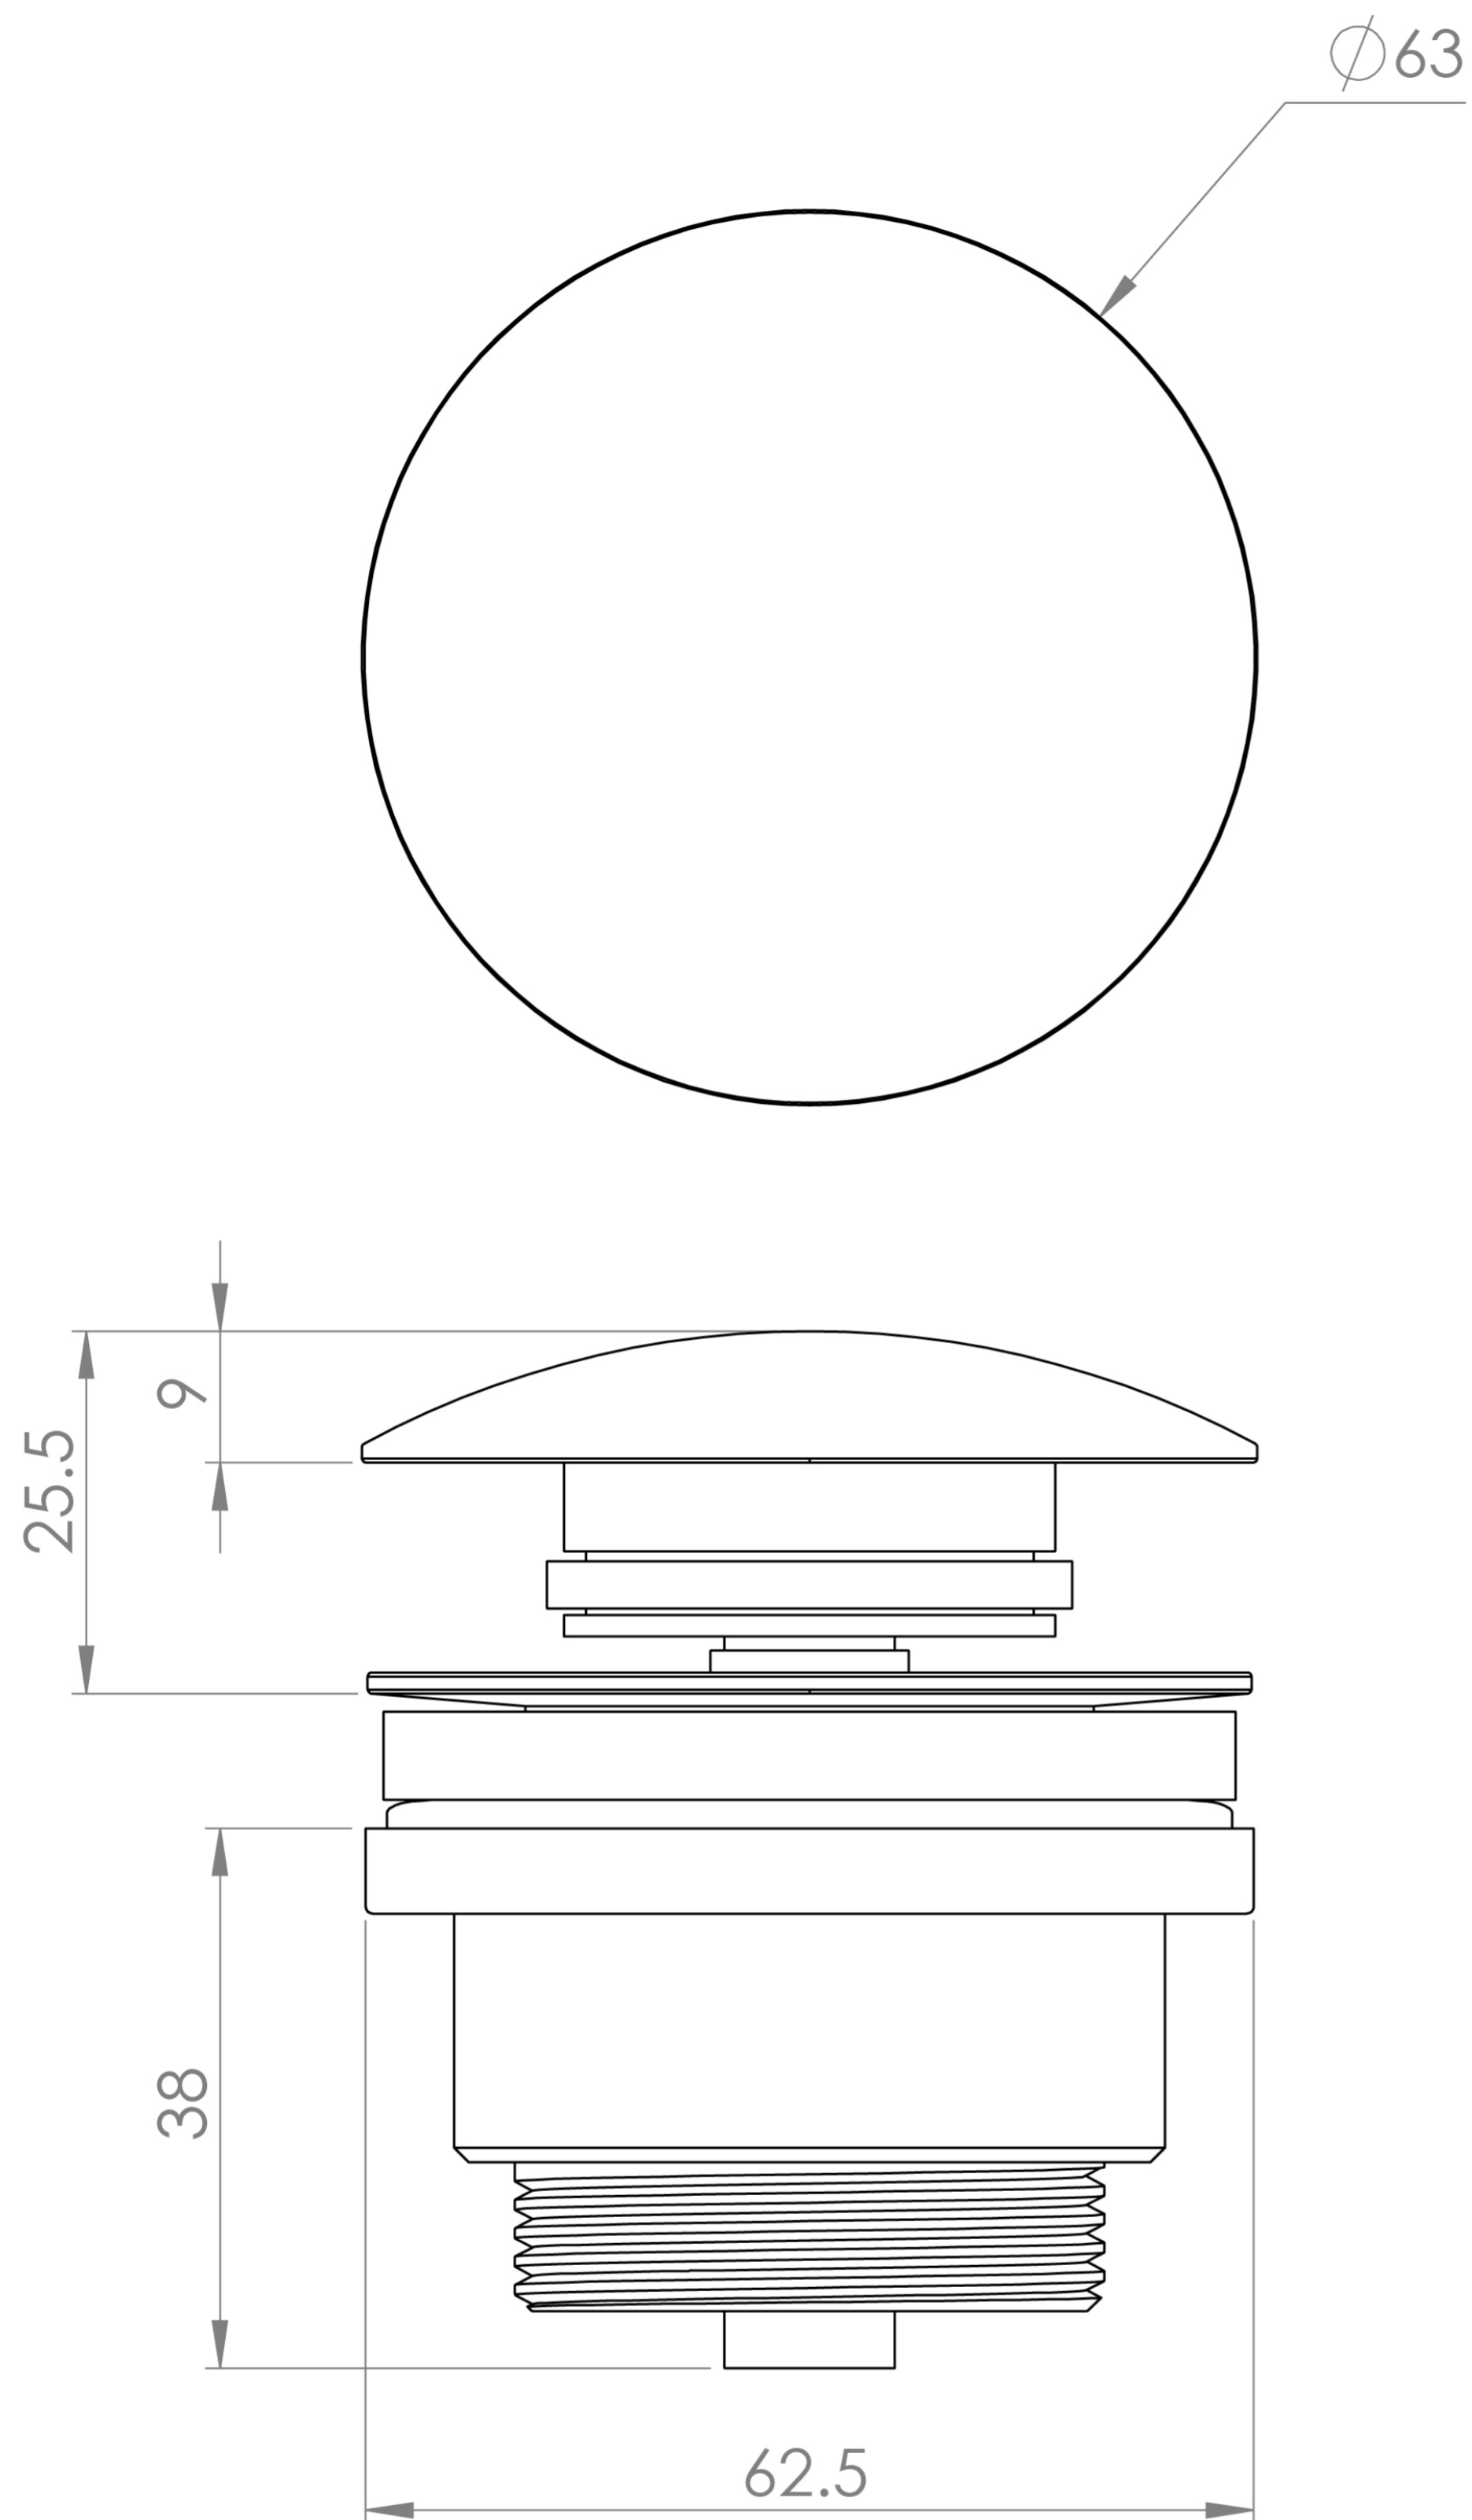

UNIVERSAL BASIN WASTE, SLOTTED & UNSLOTTED - BRUSHED BRASS

Product Code: WX001.BB

PRODUCT INFORMATION

Finish:	Brushed Brass (PVD)
Height:	70mm
Width:	63mm
Depth:	63mm
Material	Brass
Weight	0.5kg
Guarantee	2 years
Other Features	Works with Slotted & Unslotted Basins

DESCRIPTION

Upgrade your bathroom with our Universal Basin Wastes, available in Chrome, Brushed Brass, Brushed Bronze, Brushed Nickel, and Satin Black. Designed for versatility and easy to install, they fit basins with or without an overflow. Featuring a durable PVD finish for long-lasting beauty, they pair perfectly with our matching overflow covers for a cohesive and stylish look.