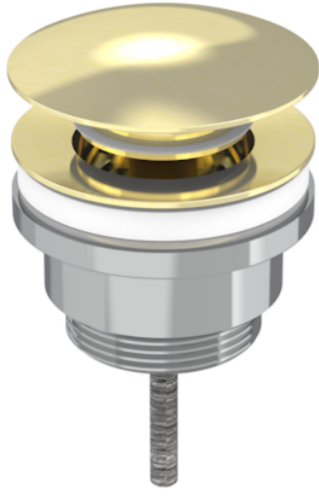

UNIVERSAL BASIN WASTE, SLOTTED & UNSLOTTED - BRUSHED BRASS

Product Code: WX001.BB

PRODUCT INFORMATION

Finish:	Brushed Brass (PVD)
Height:	70mm
Width:	63mm
Depth:	63mm
Material	Brass
Weight	0.5kg
Guarantee	2 years
Other Features	Works with Slotted & Unslotted Basins

DESCRIPTION

Upgrade your bathroom with our Universal Basin Wastes, available in Chrome, Brushed Brass, Brushed Bronze, Brushed Nickel, and Satin Black. Designed for versatility and easy to install, they fit basins with or without an overflow. Featuring a durable PVD finish for long-lasting beauty, they pair perfectly with our matching overflow covers for a cohesive and stylish look.