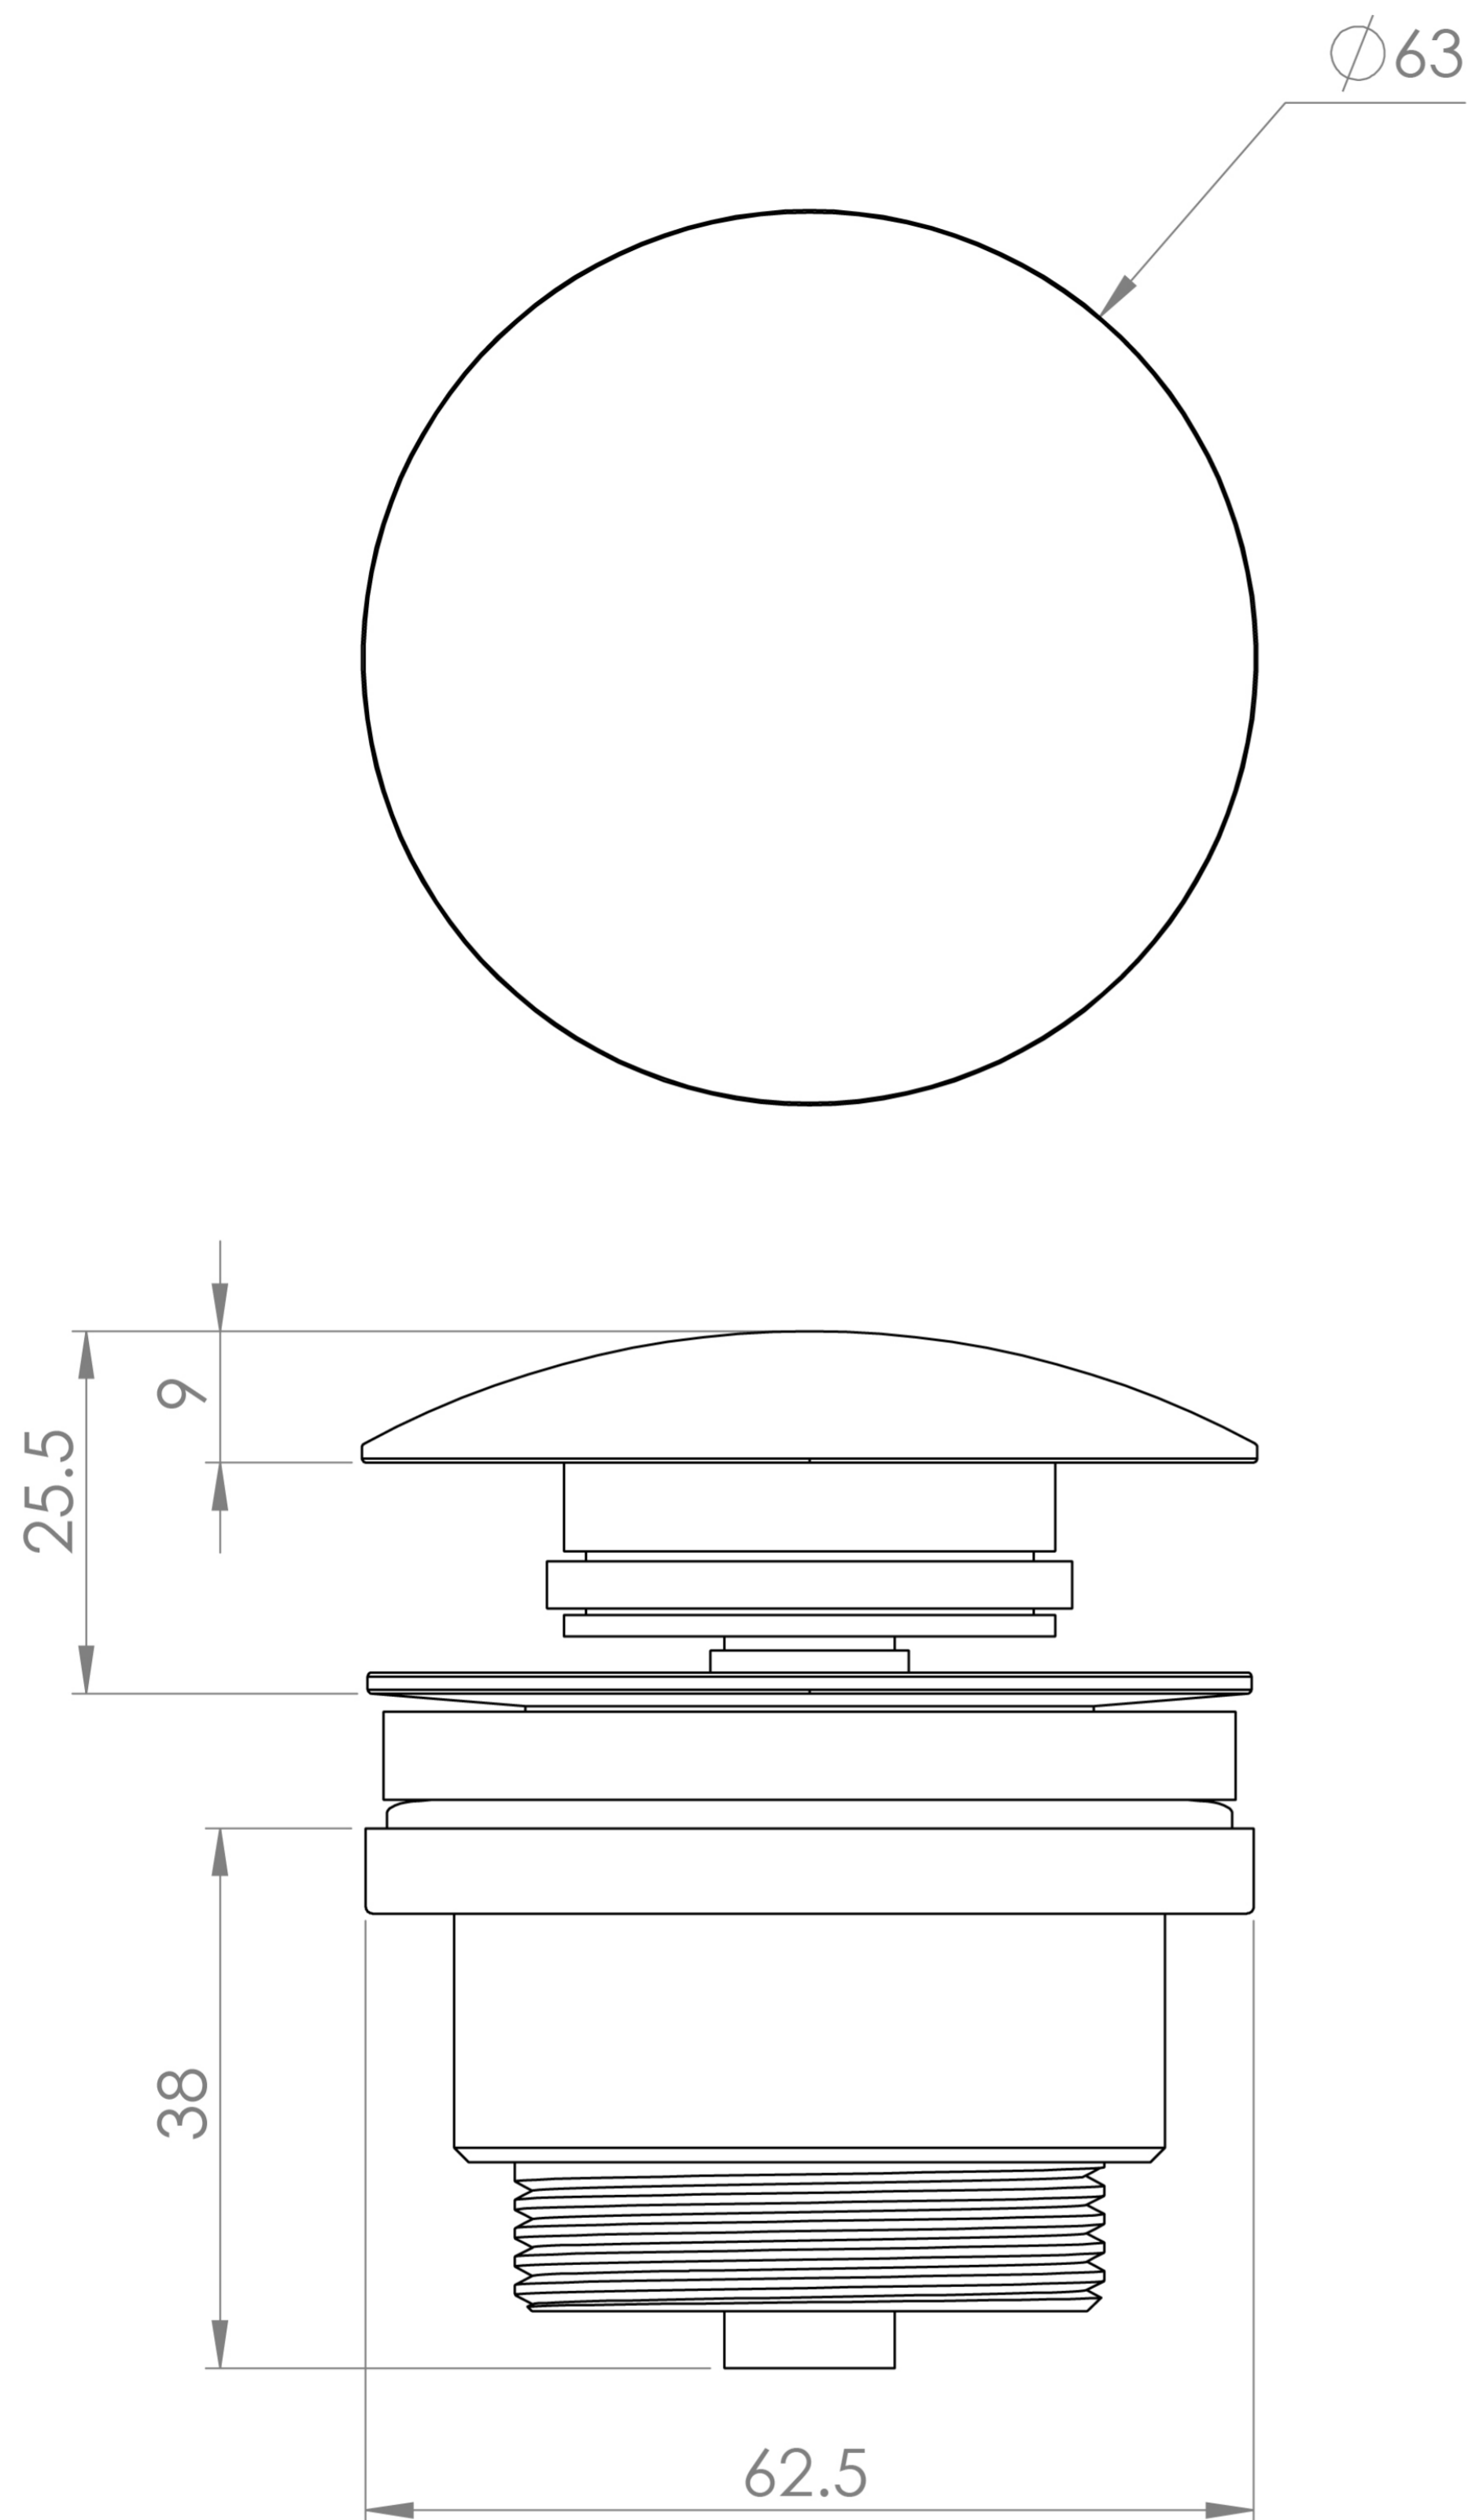

Saneux reserves the right to alter the specifications and product range without prior notice. Dimensions are given as a guide only. Dimensions should not be used for surrounding furniture, fixtures and fittings until the product is on site.