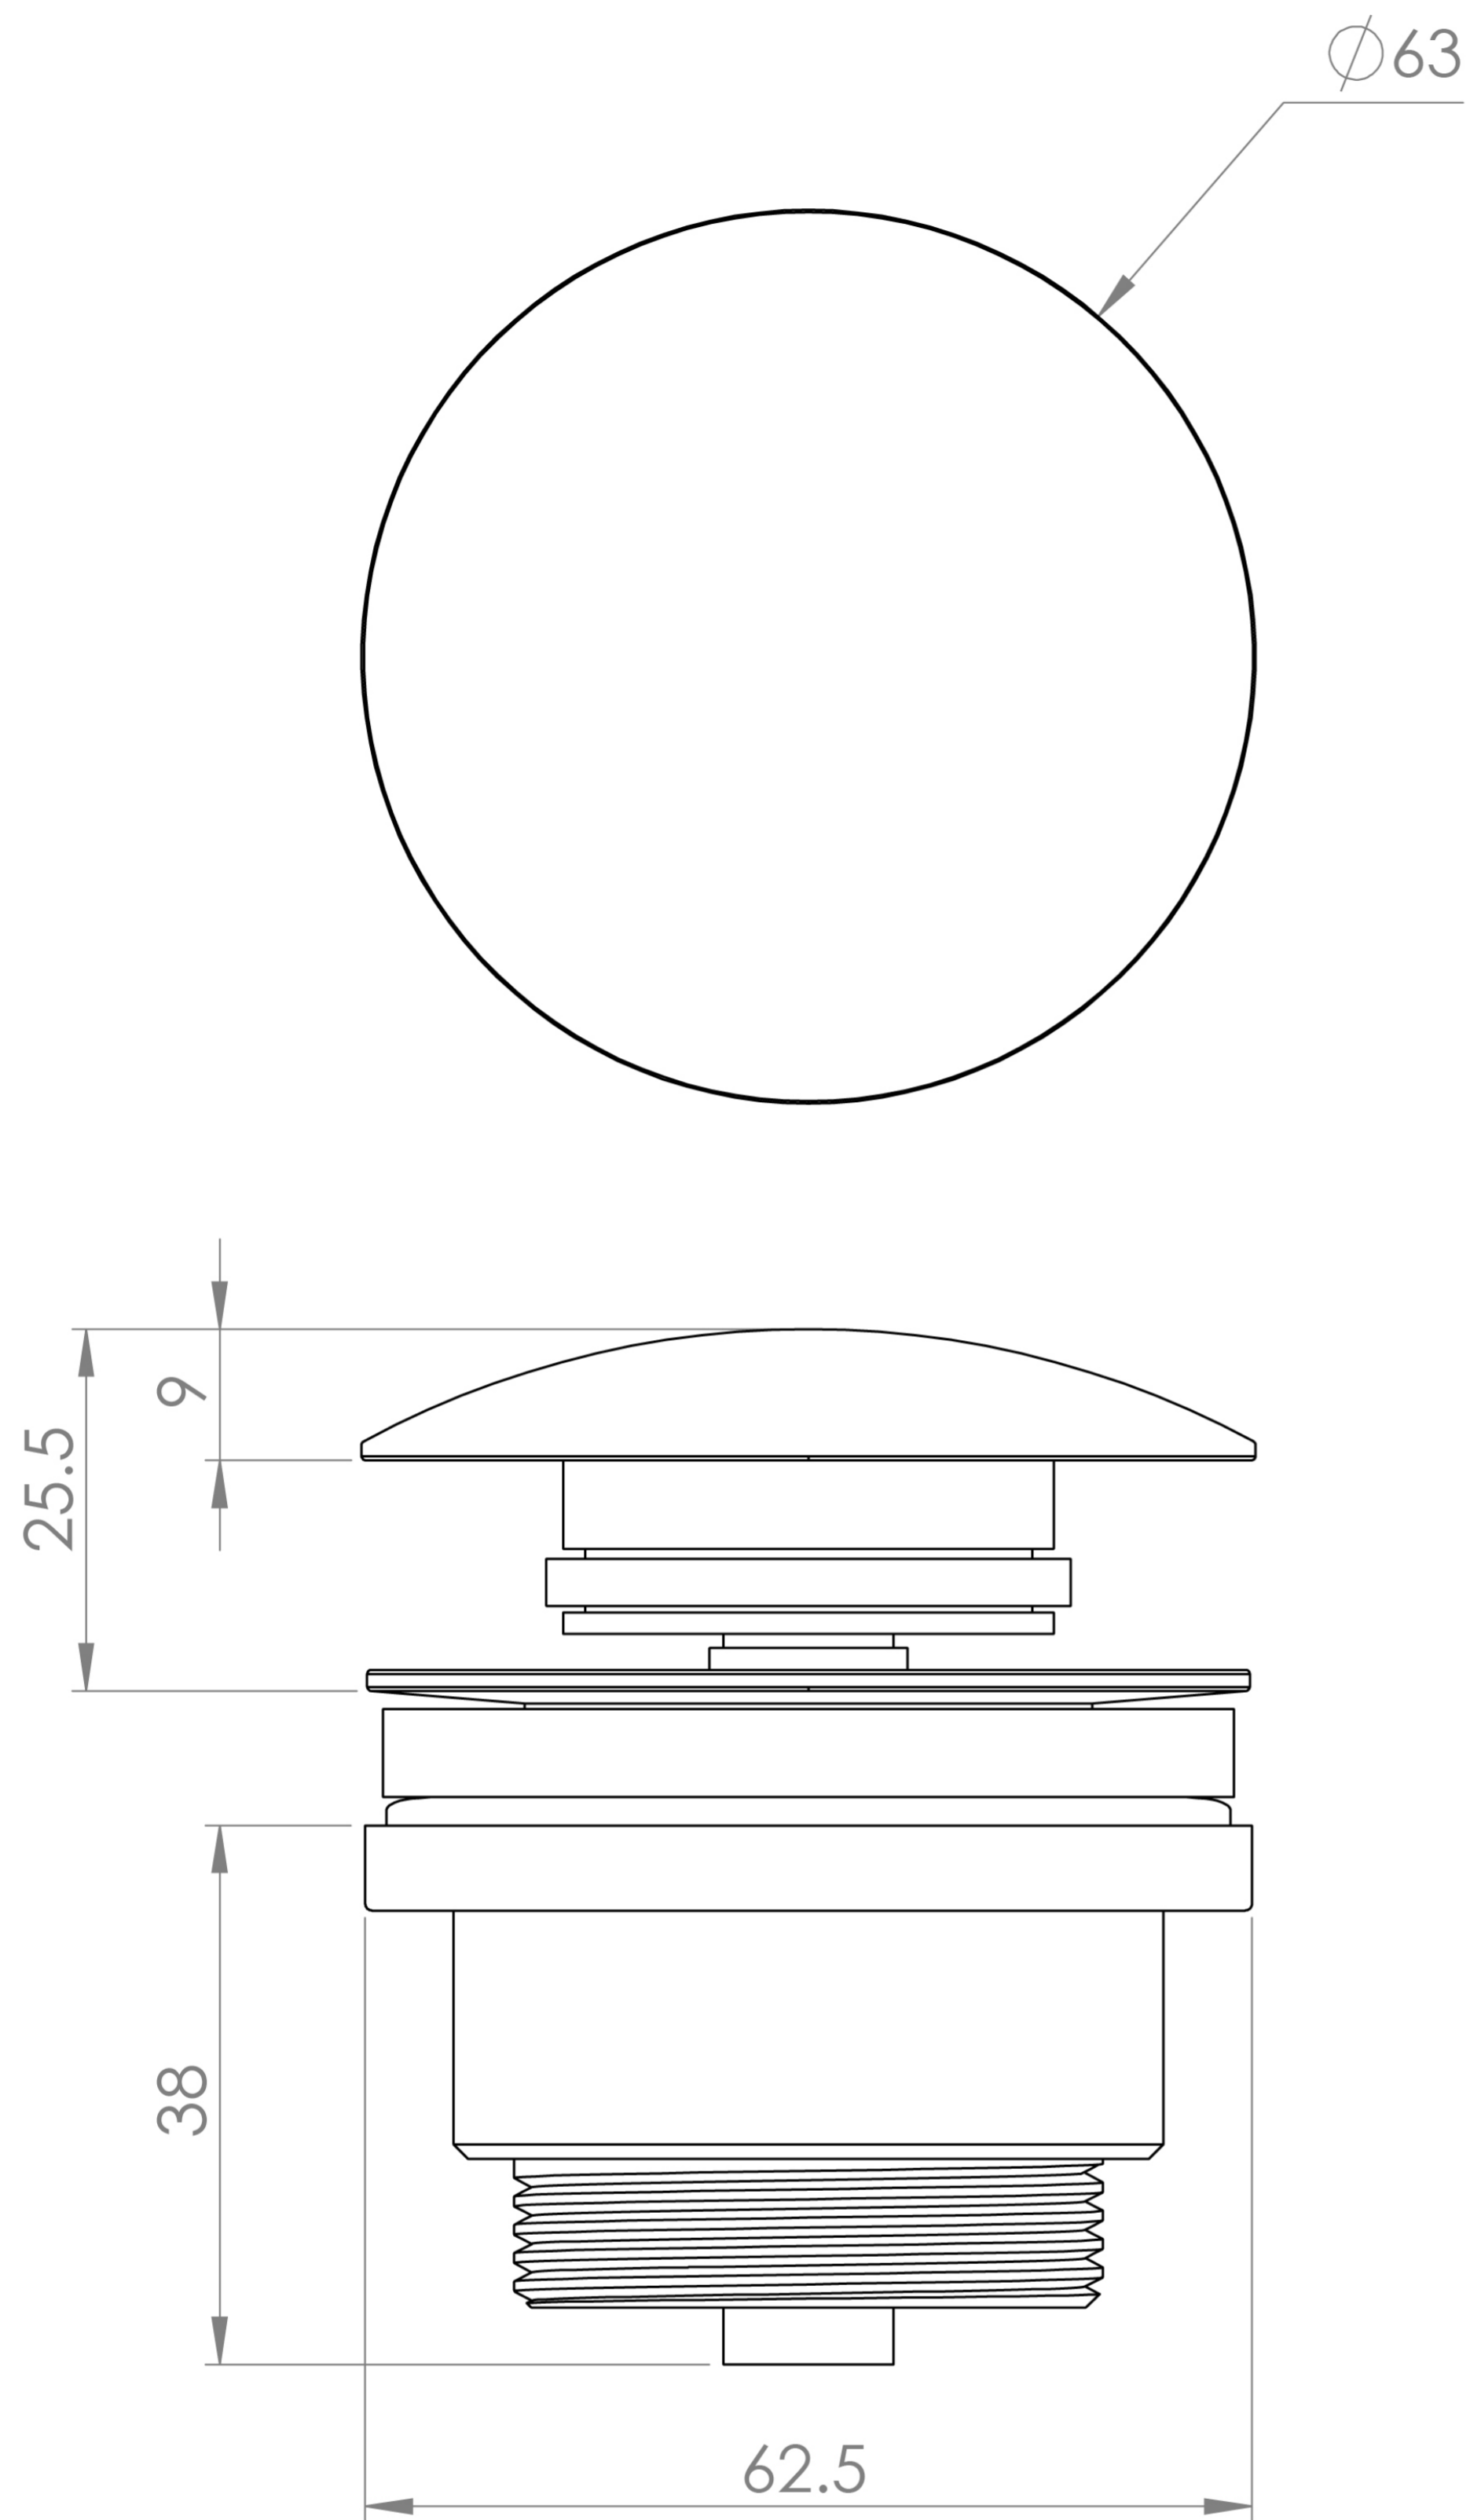

## PRODUCT INFORMATION

<b>Finish:</b>	Chrome
<b>Height:</b>	70mm
<b>Width:</b>	63mm
<b>Depth:</b>	63mm
<b>Material</b>	Brass
<b>Weight</b>	0.5kg
<b>Guarantee</b>	2 years
<b>Other Features</b>	Works with Slotted & Unslotted Basins