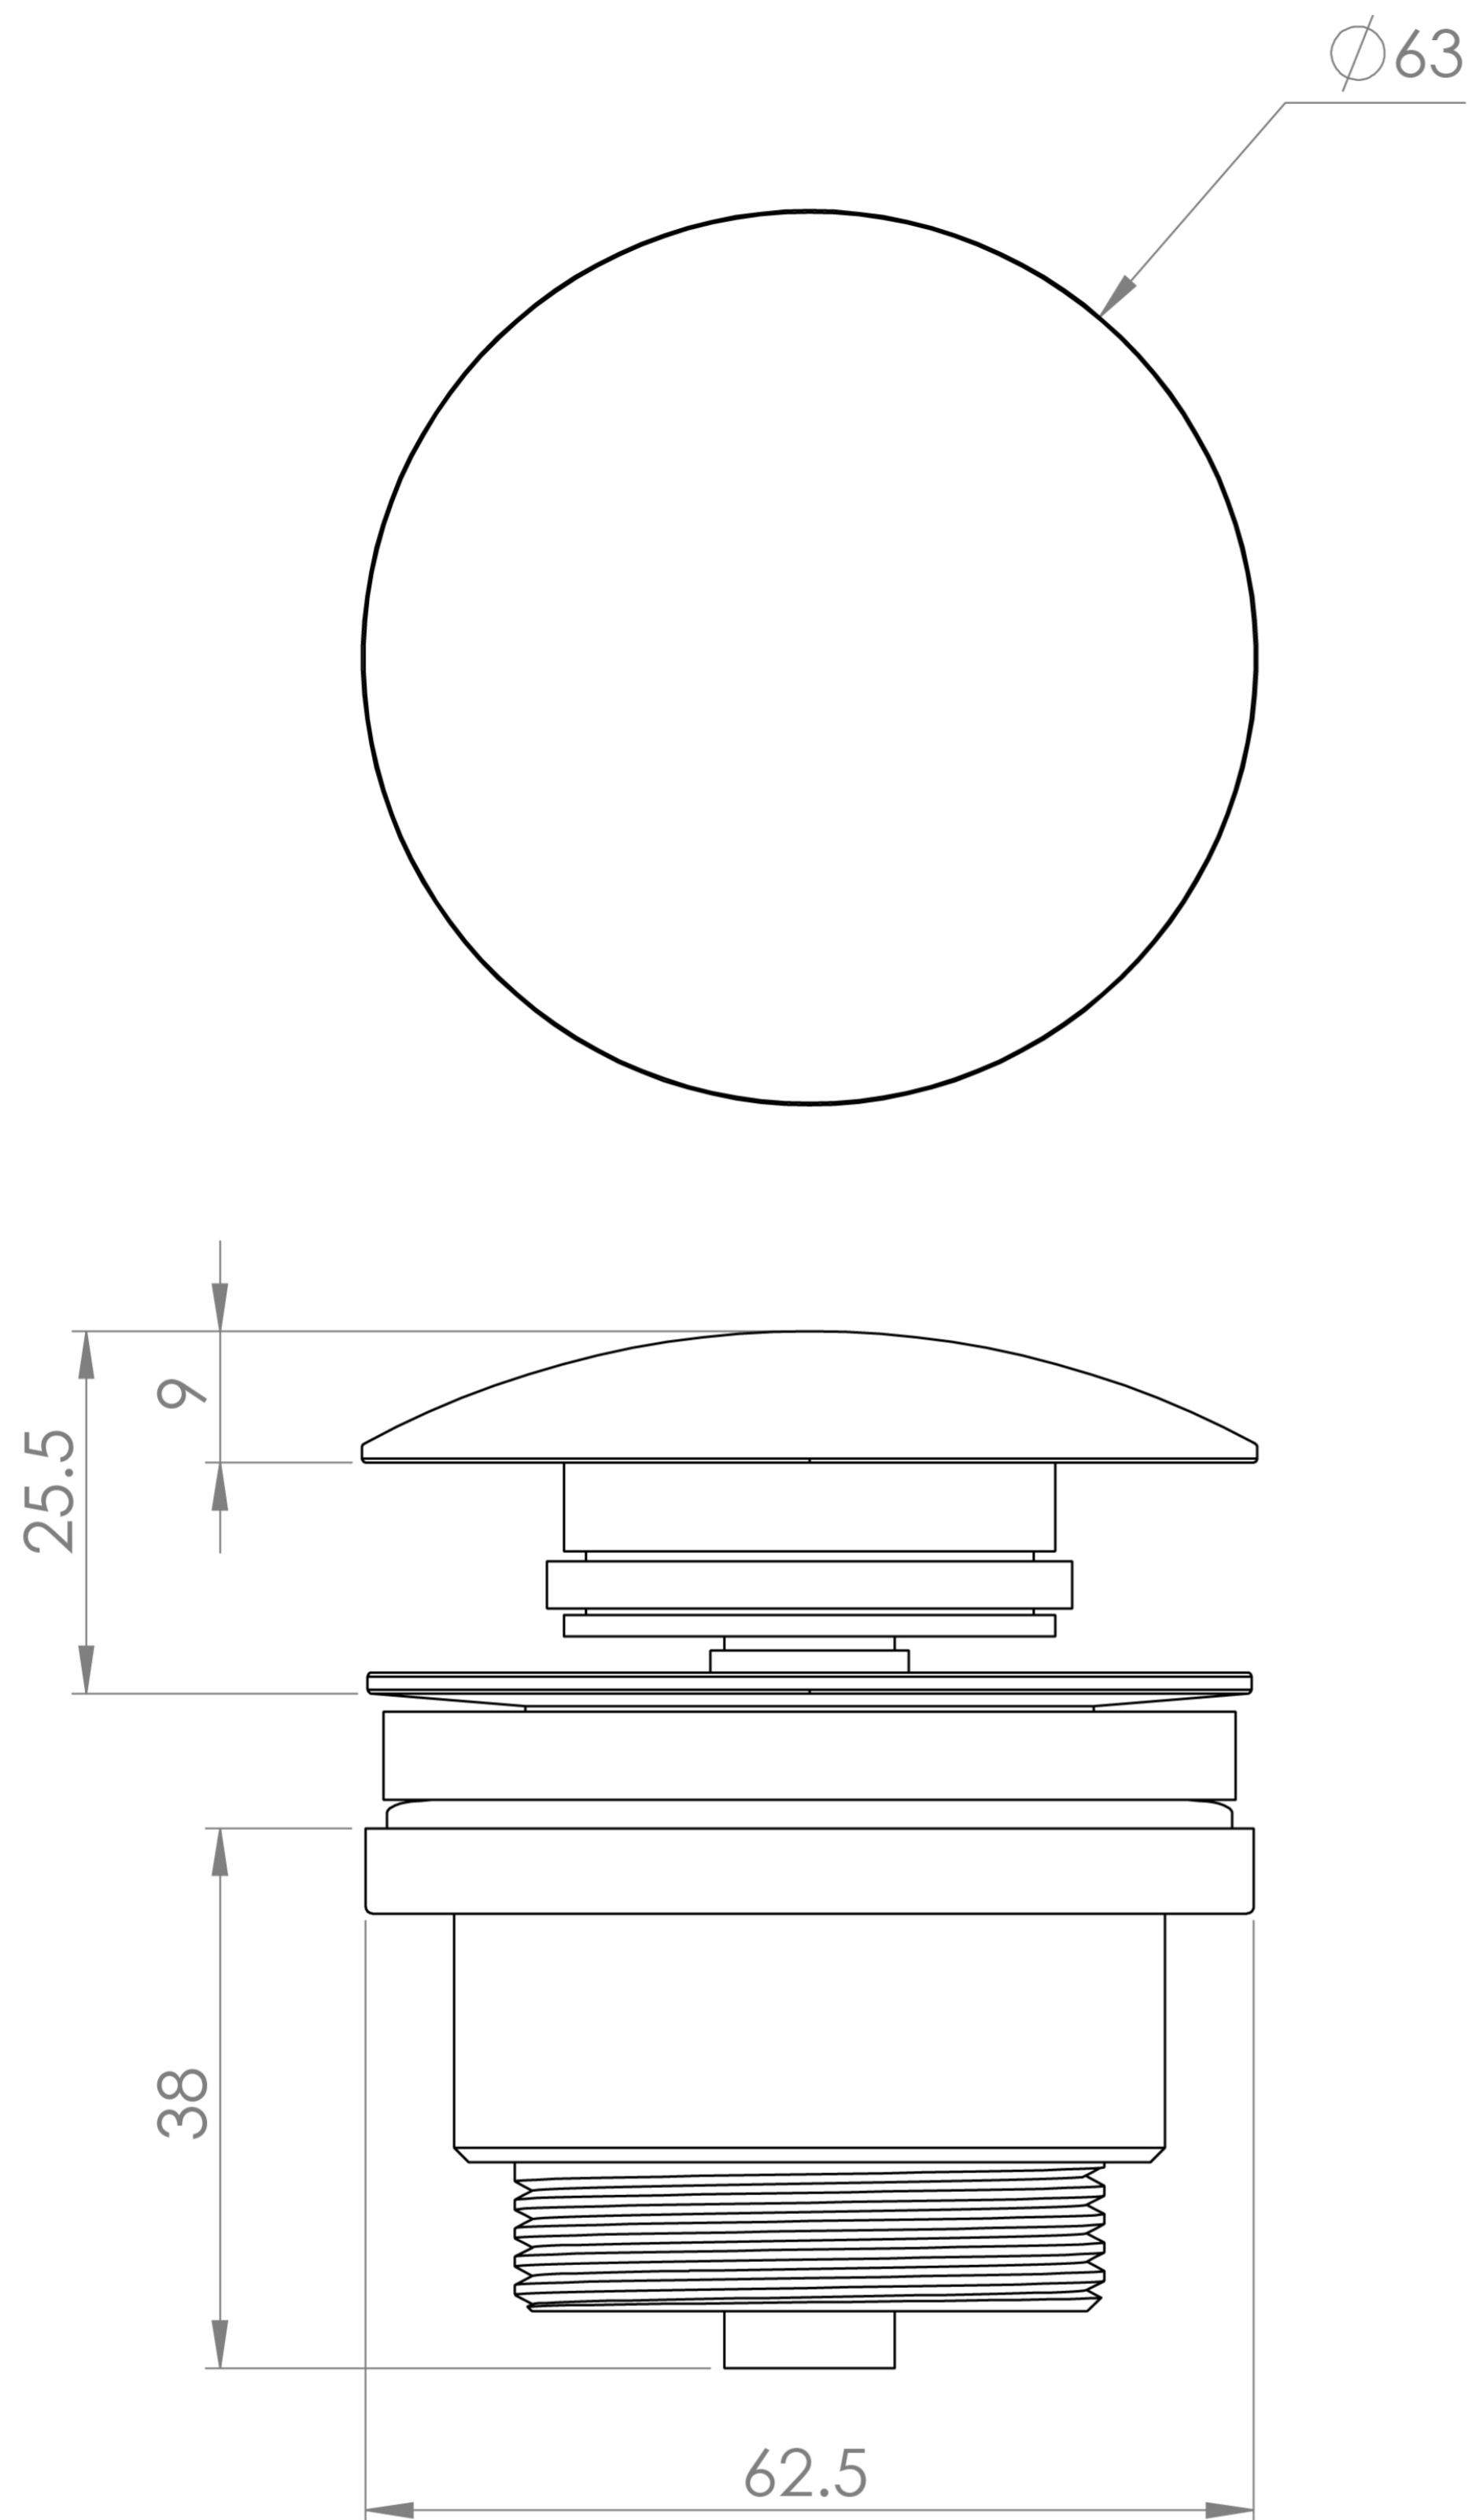

UNIVERSAL BASIN WASTE, SLOTTED & UNSLOTTED - CHROME

Product Code: WX001

PRODUCT INFORMATION

Finish:	Chrome
Height:	70mm
Width:	63mm
Depth:	63mm
Material	Brass
Weight	0.5kg
Guarantee	2 years
Other Features	Works with Slotted & Unslotted Basins

DESCRIPTION

Upgrade your bathroom with our Universal Basin Wastes, available in Chrome, Brushed Brass, Brushed Bronze, Brushed Nickel, and Satin Black. Designed for versatility and easy to install, they fit basins with or without an overflow. Featuring a durable PVD finish for long-lasting beauty, they pair perfectly with our matching overflow covers for a cohesive and stylish look.