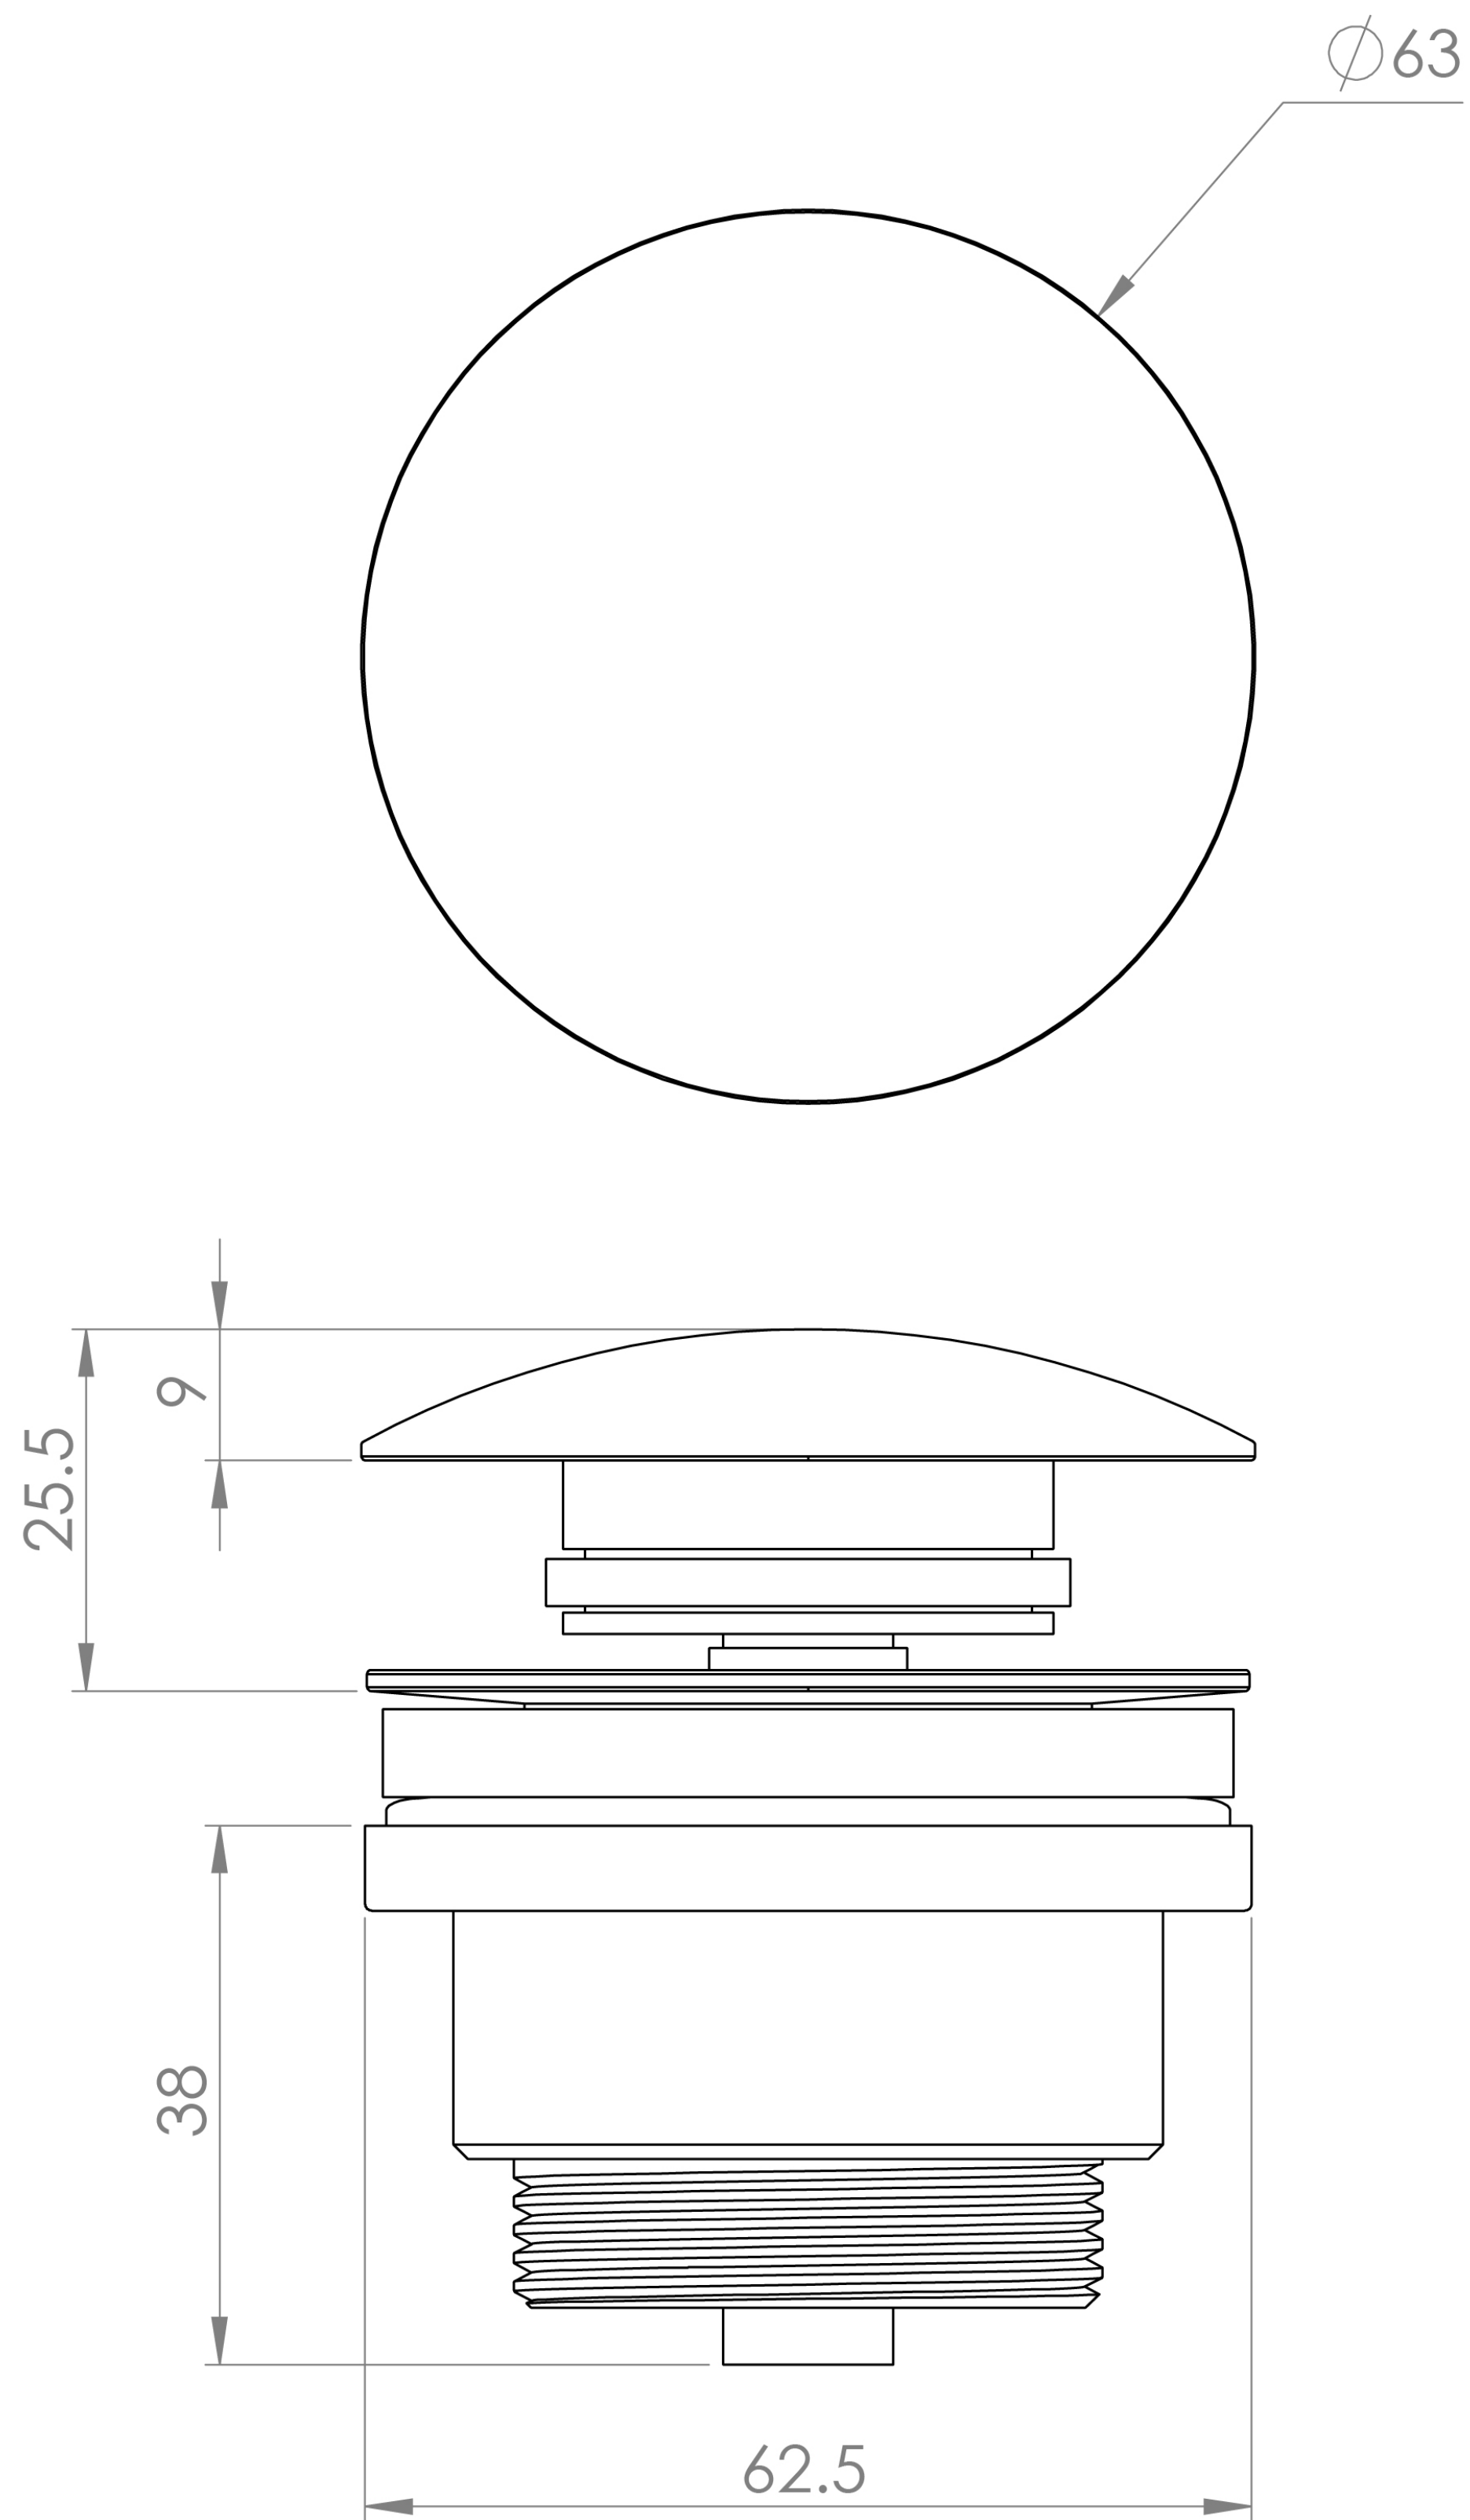

Saneux reserves the right to alter the specifications and product range without prior notice. Dimensions are given as a guide only. Dimensions should not be used for surrounding furniture, fixtures and fittings until the product is on site.