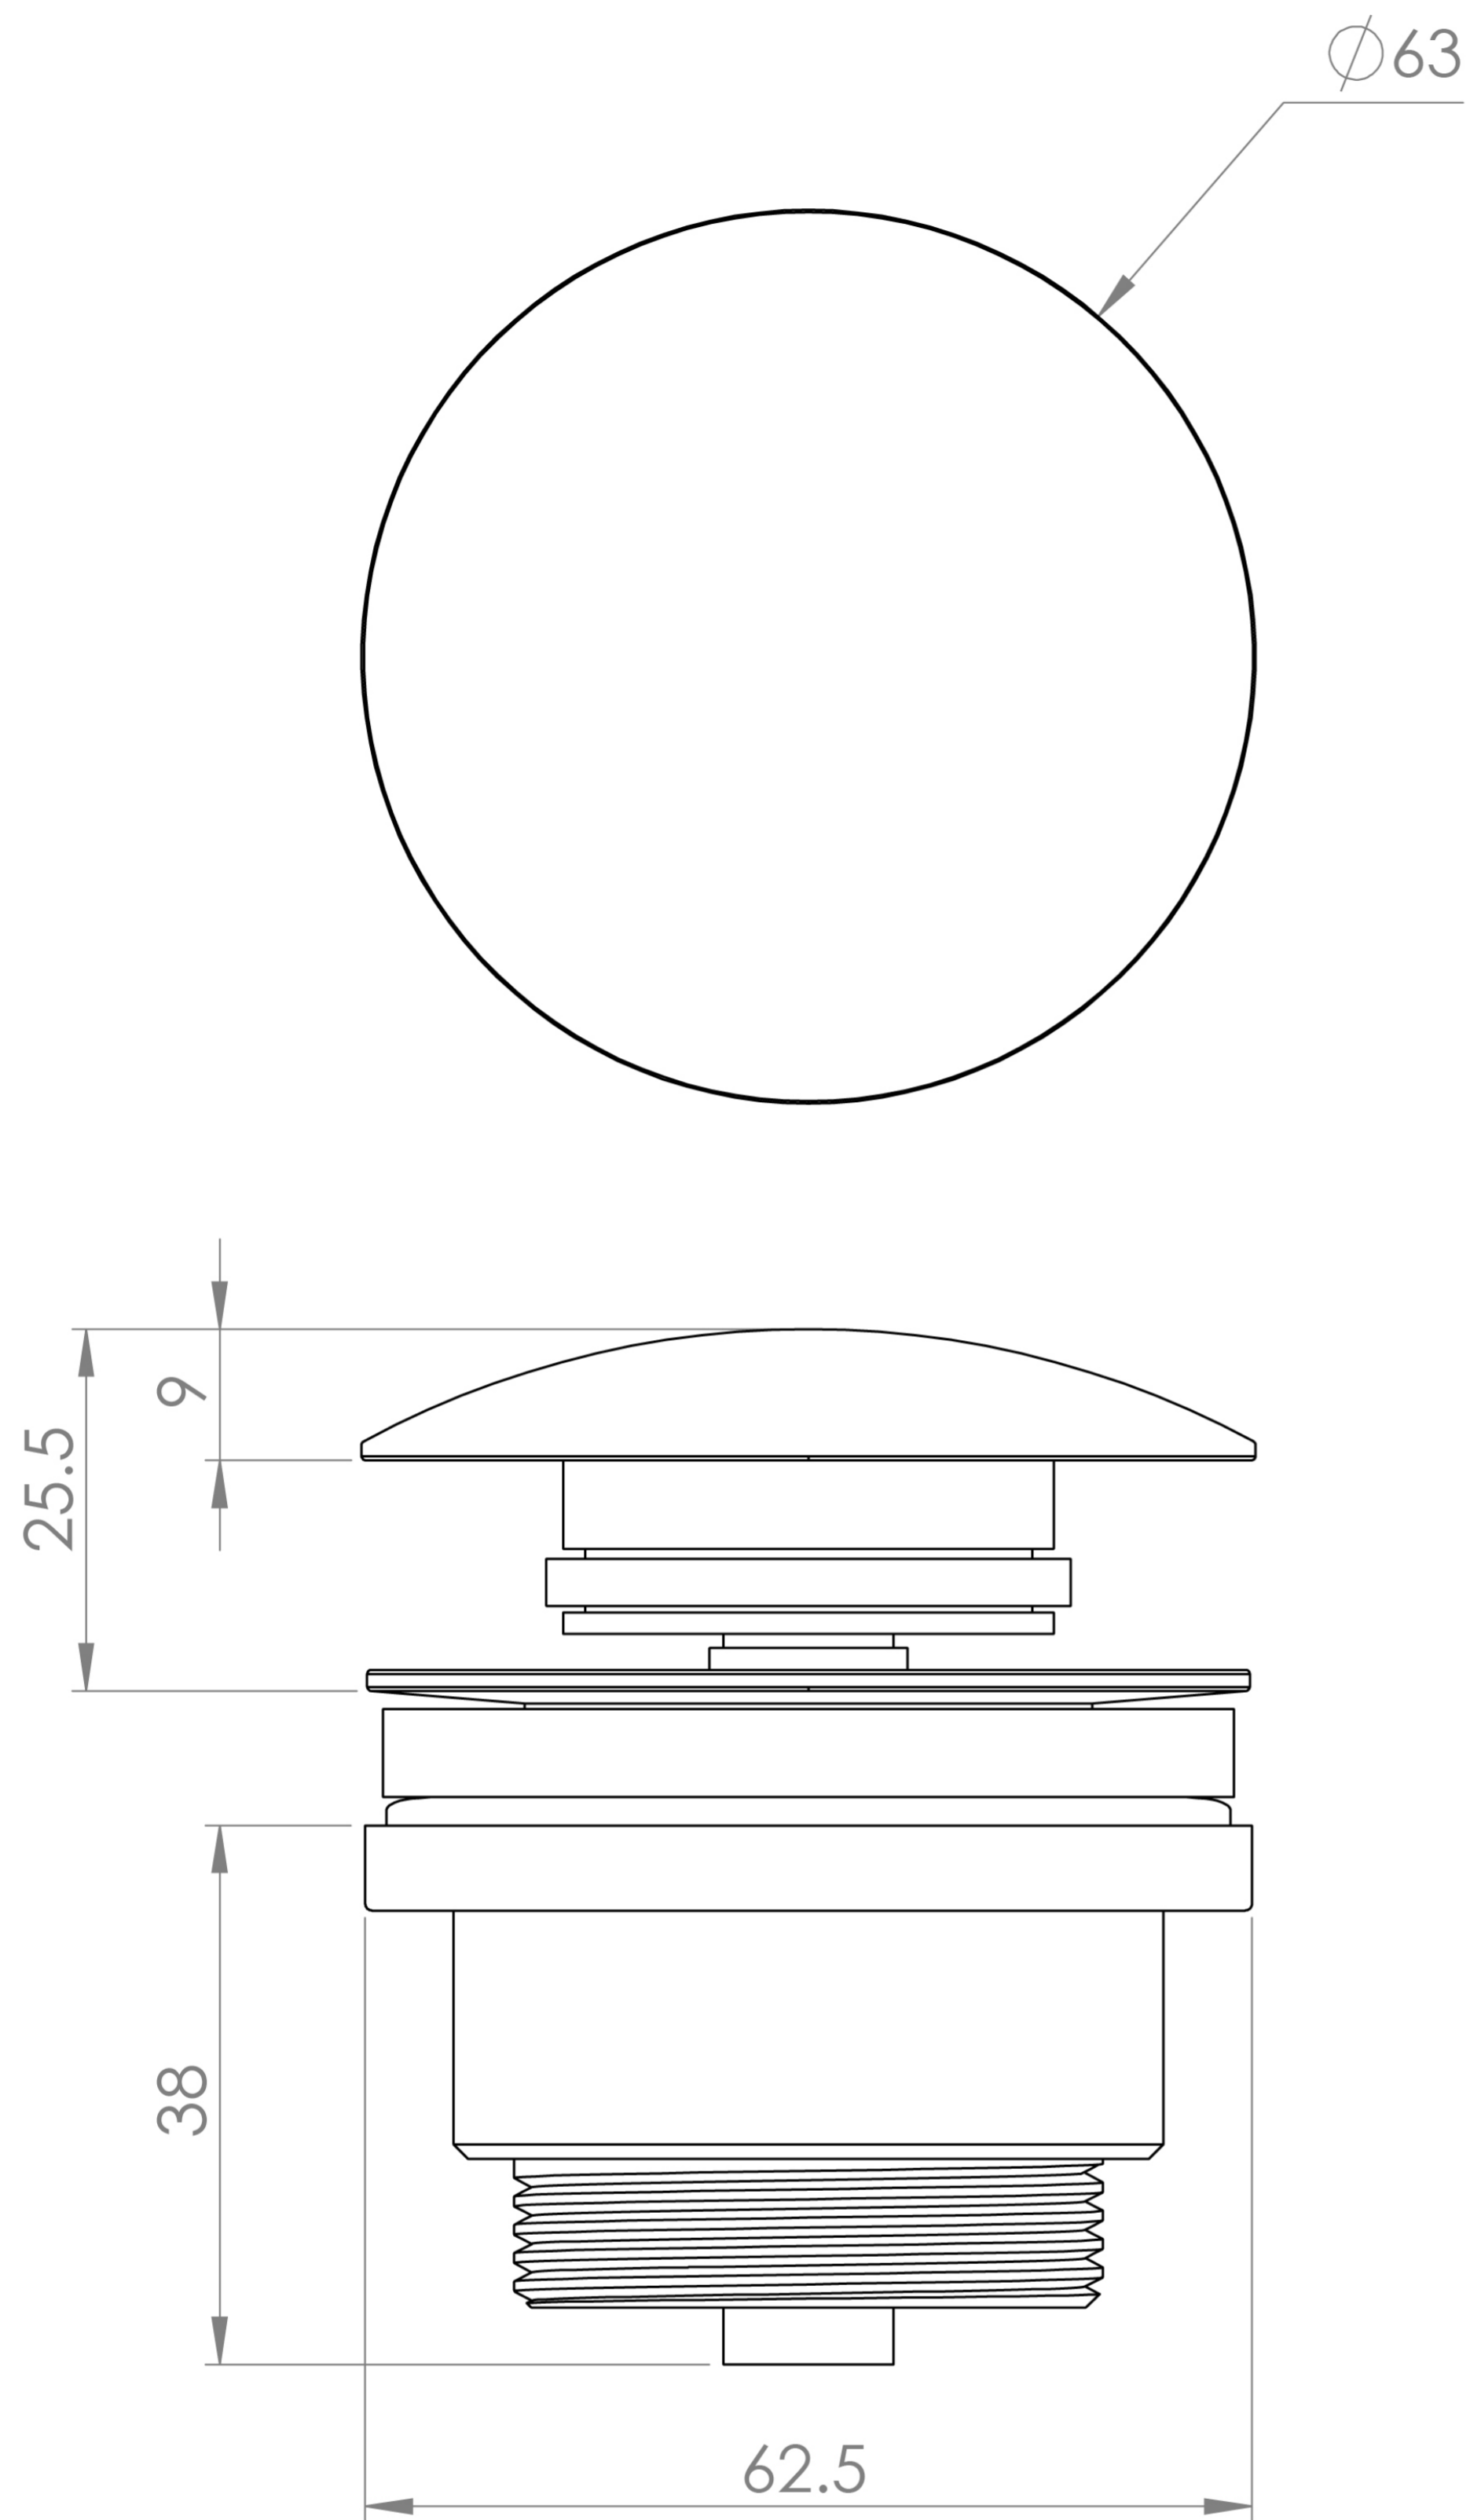

UNIVERSAL BASIN WASTE, SLOTTED & UNSLOTTED - CHROME

Product Code: WX001

PRODUCT INFORMATION

Finish:	Chrome
Height:	70mm
Width:	63mm
Depth:	63mm
Material	Brass
Weight	0.5kg
Guarantee	2 years
Other Features	Works with Slotted & Unslotted Basins

DESCRIPTION

Upgrade your bathroom with our Universal Basin Wastes, available in Chrome, Brushed Brass, Brushed Bronze, Brushed Nickel, and Satin Black. Designed for versatility and easy to install, they fit basins with or without an overflow. Featuring a durable PVD finish for long-lasting beauty, they pair perfectly with our matching overflow covers for a cohesive and stylish look.