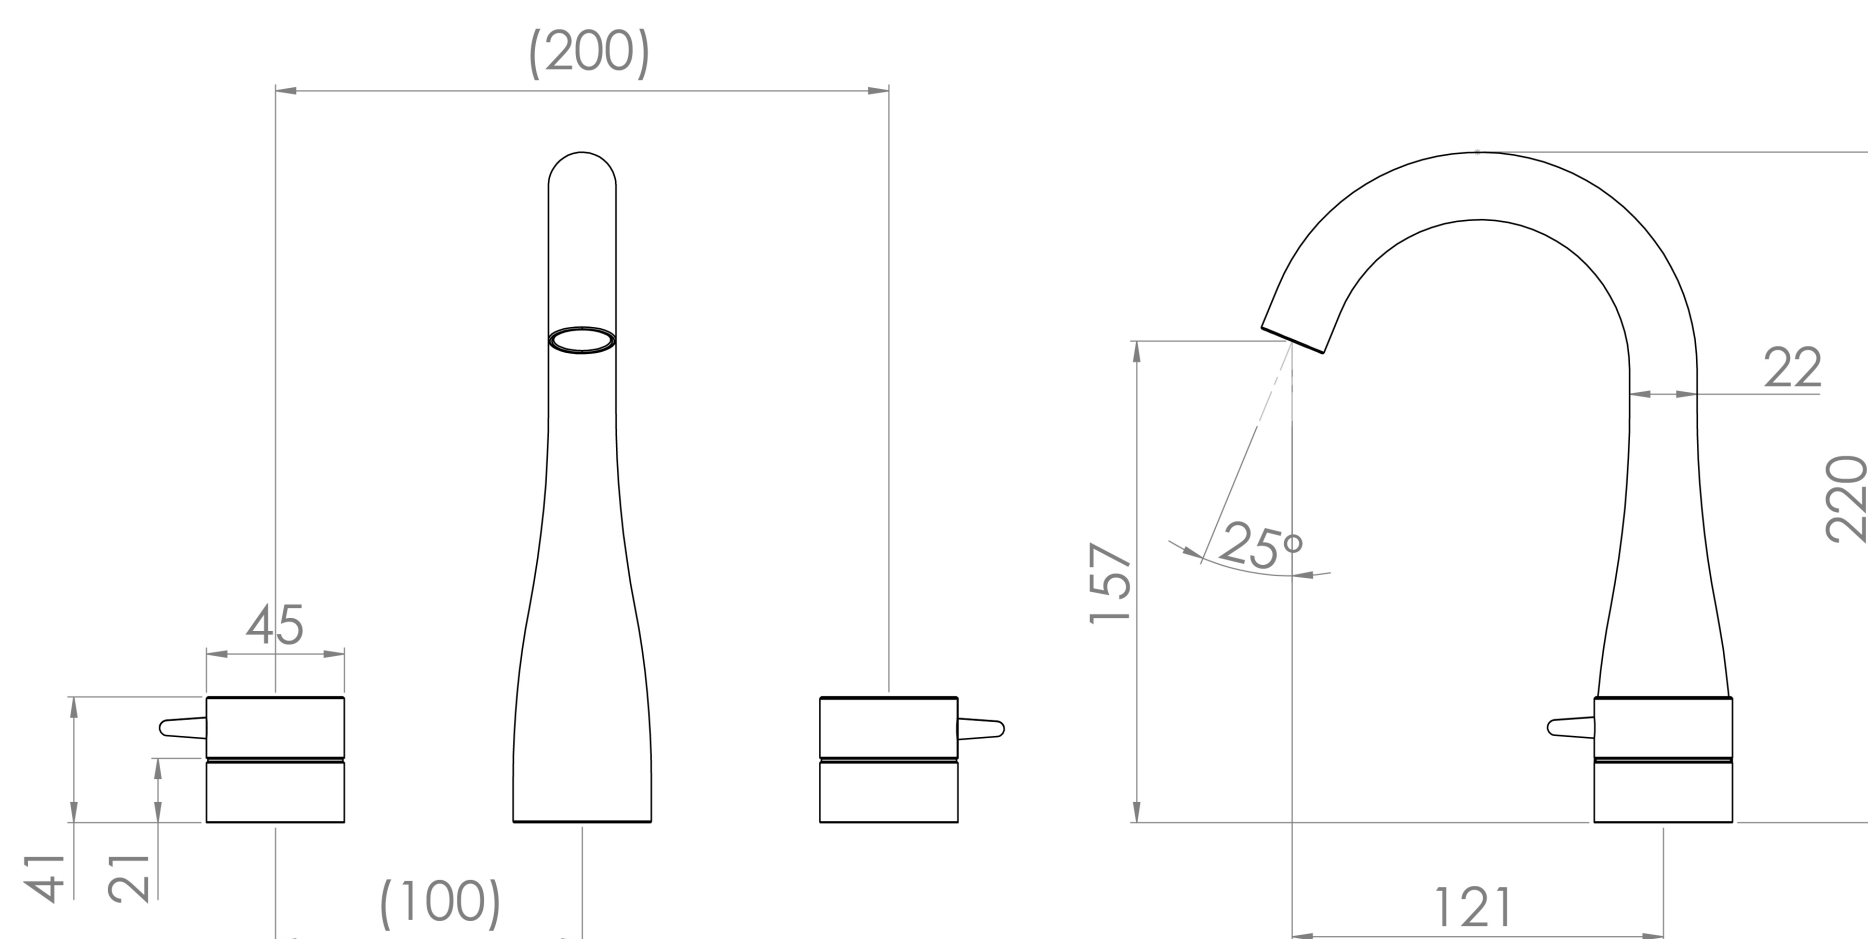

TECHNICAL DRAWING

Saneux reserves the right to alter the specifications and product range without prior notice. Dimensions are given as a guide only. Dimensions should not be used for surrounding furniture, fixtures and fittings until the product is on site.