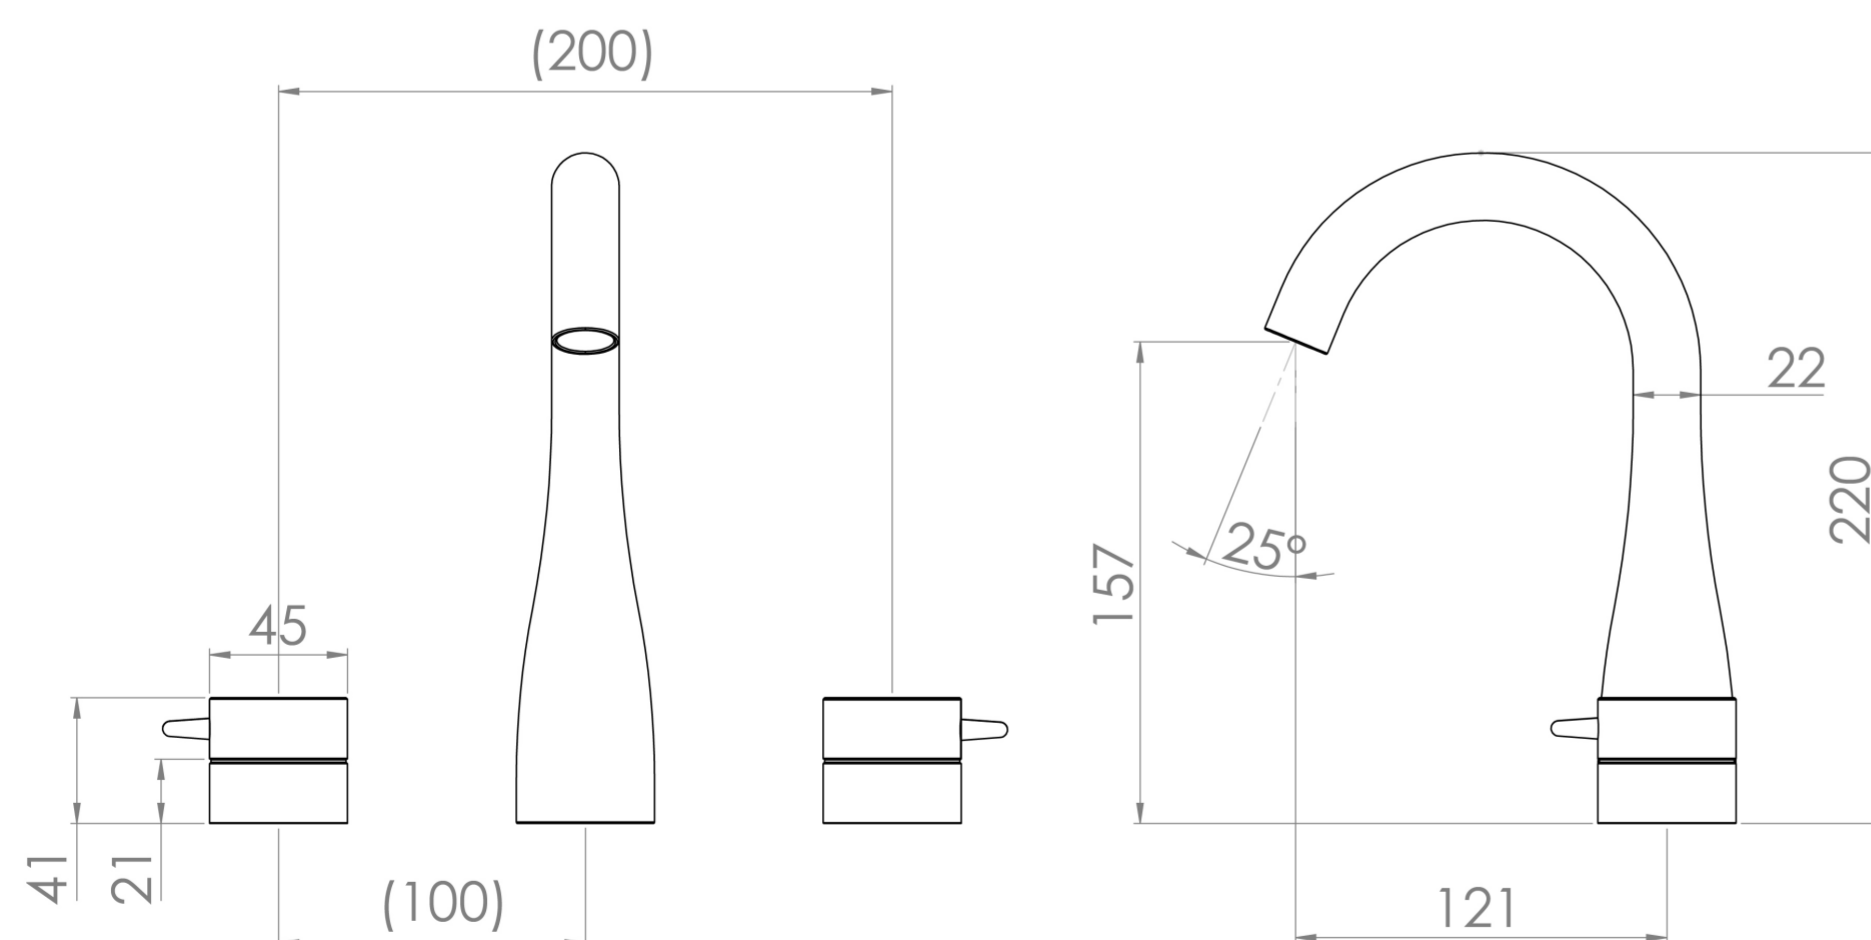

EDEN 3 PIECE DECK MOUNTED BASIN MIXER - CHROME

Product Code: ED003

PRODUCT INFORMATION

Finish:	Chrome
Height:	220mm
Width:	245mm
Depth:	157mm
Material	Brass
Waste	Not included, purchase separately
Guarantee	5 years
Other Features	Pair with a 3 tap hole basin

DESCRIPTION

Beautifully curved and organic, the EDEN brassware is a truly unique brassware range.

The 3 piece deck mounted basin mixer mimics the swan-line neck in the spout, and replicated to the small handle levers to create an all-encompassing sleek and sophisticated look.

Pair with a 3 tap hole basin for a seamless design. The finish is PVD, meaning it is extremely hardwearing and easy to clean.

Waste to be purchased separately.

TECHNICAL DRAWING

Saneux reserves the right to alter the specifications and product range without prior notice. Dimensions are given as a guide only. Dimensions should not be used for surrounding furniture, fixtures and fittings until the product is on site.