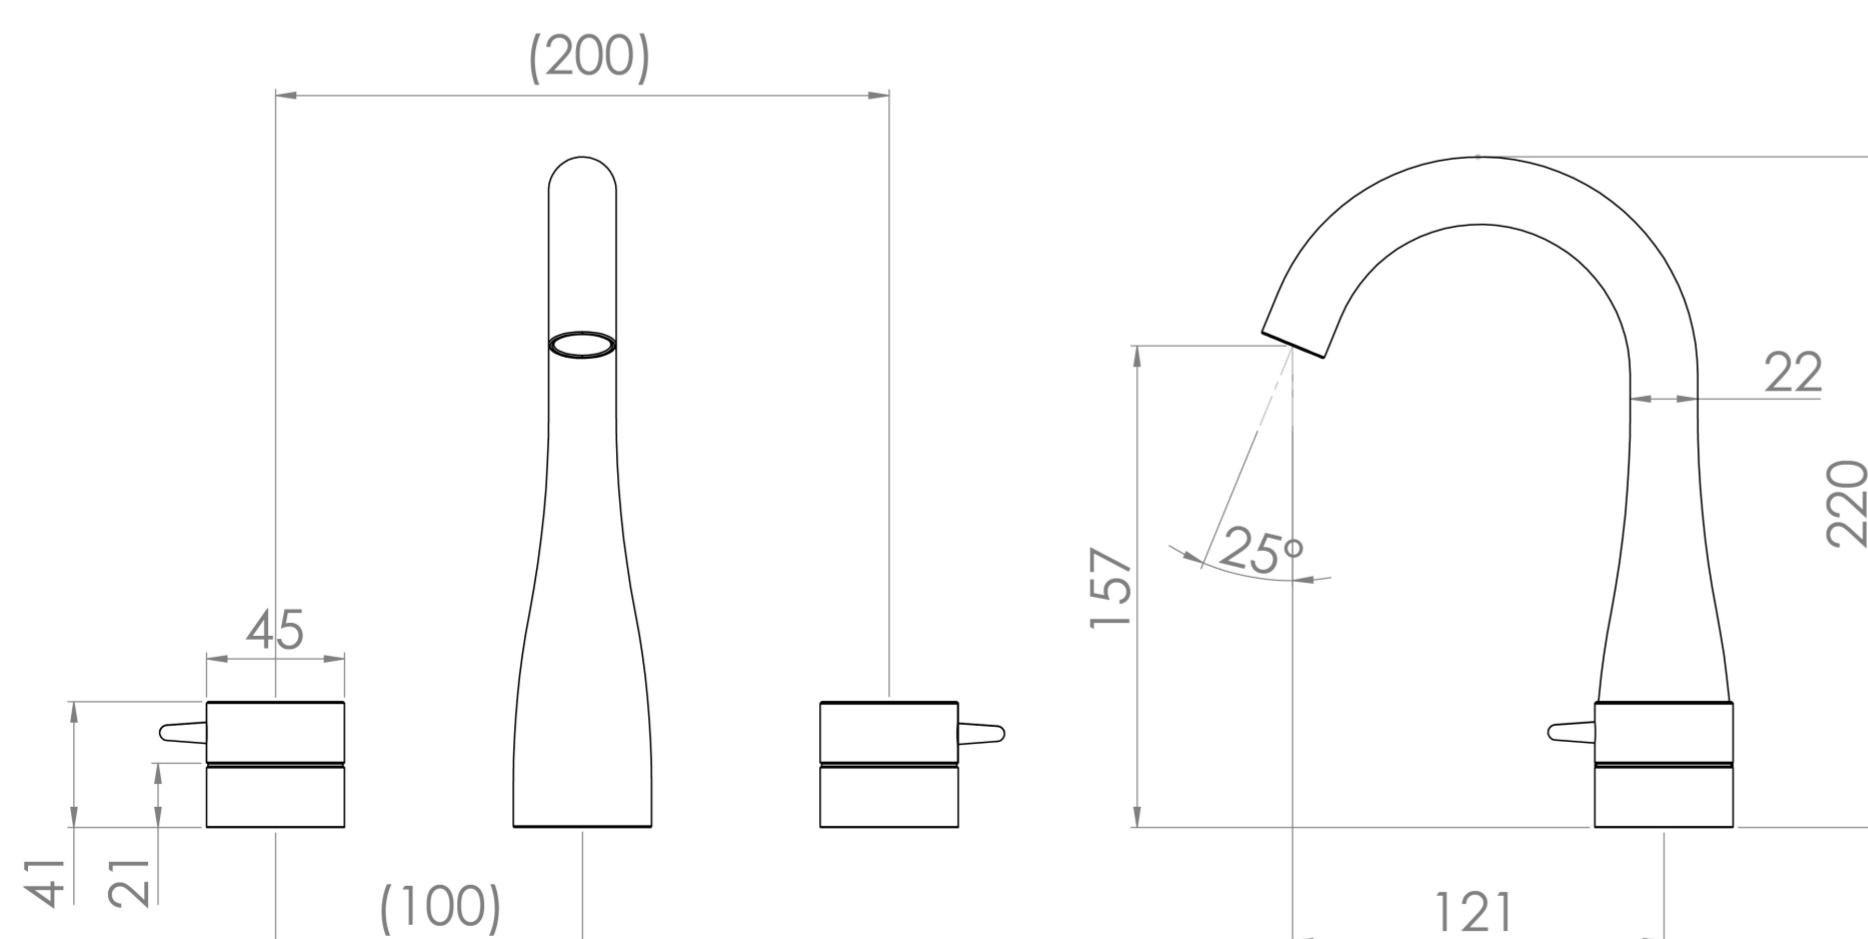

EDEN 3 PIECE DECK MOUNTED BASIN MIXER - CHROME

Product Code: ED003

PRODUCT INFORMATION

| | |
|-----------------------|-----------------------------------|
| Finish: | Chrome |
| Height: | 220mm |
| Width: | 245mm |
| Depth: | 157mm |
| Material | Brass |
| Waste | Not included, purchase separately |
| Guarantee | 5 years |
| Other Features | Pair with a 3 tap hole basin |

DESCRIPTION

Beautifully curved and organic, the EDEN brassware is a truly unique brassware range.

The 3 piece deck mounted basin mixer mimics the swan-line neck in the spout, and replicated to the small handle levers to create an all-encompassing sleek and sophisticated look.

Pair with a 3 tap hole basin for a seamless design. The finish is PVD, meaning it is extremely hardwearing and easy to clean.

Waste to be purchased separately.

TECHNICAL DRAWING

Saneux reserves the right to alter the specifications and product range without prior notice. Dimensions are given as a guide only. Dimensions should not be used for surrounding furniture, fixtures and fittings until the product is on site.