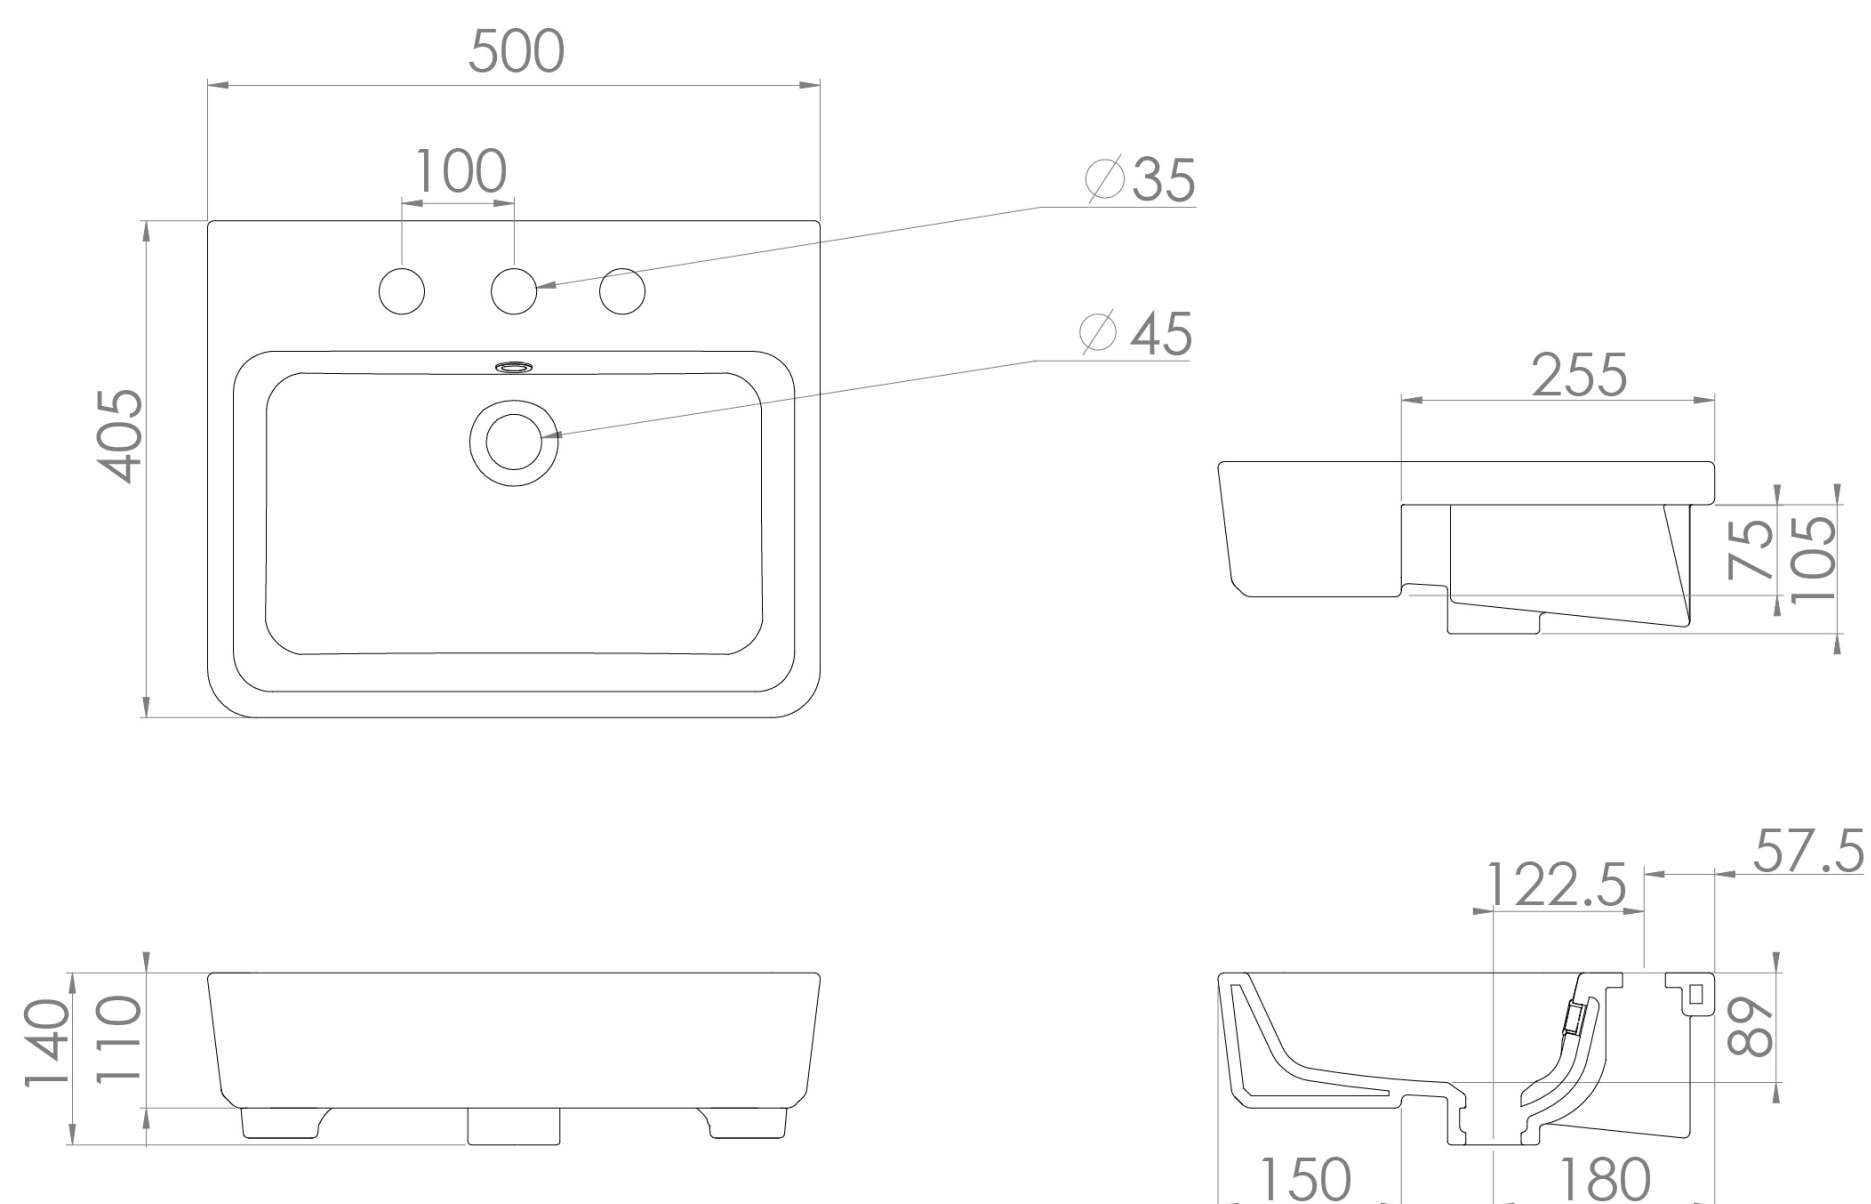

TECHNICAL DRAWING