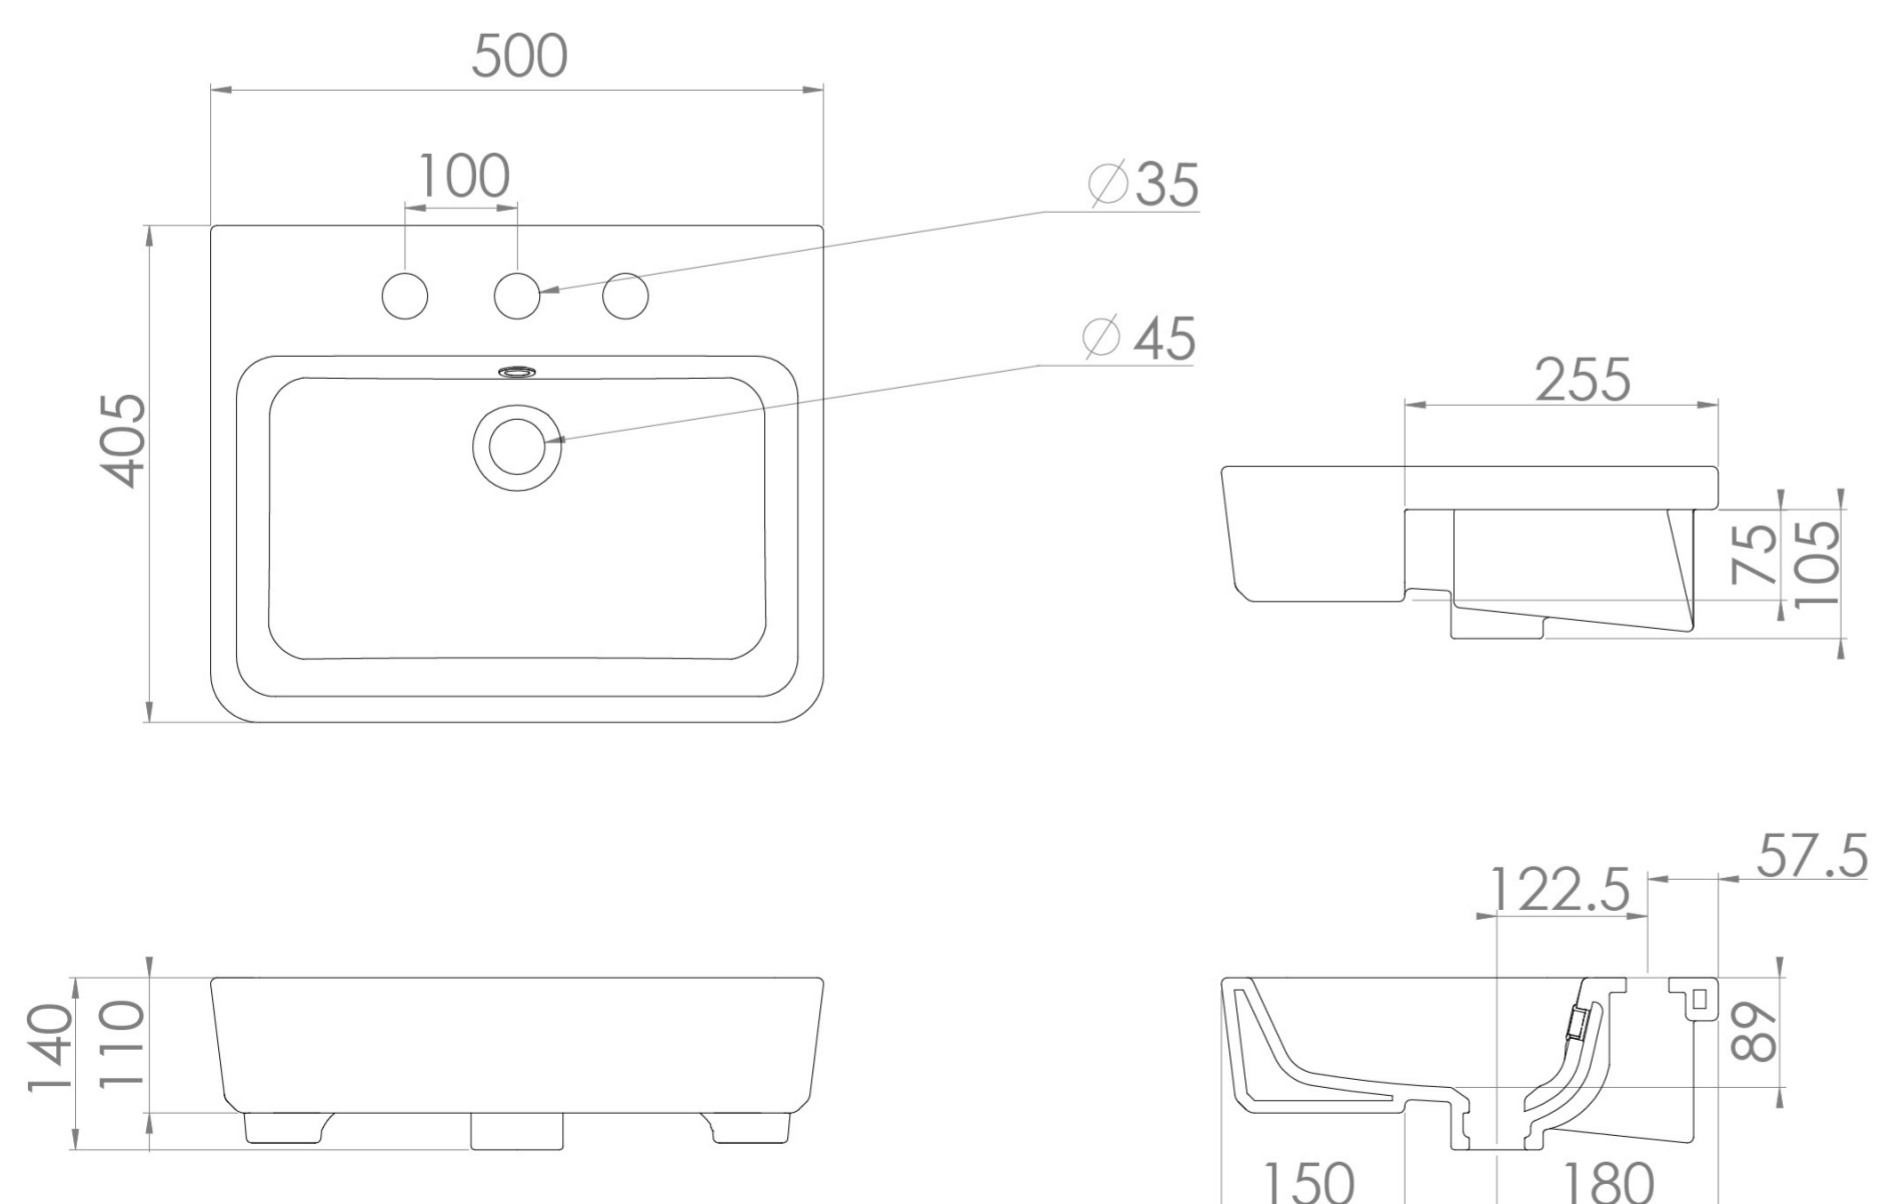

TECHNICAL DRAWING