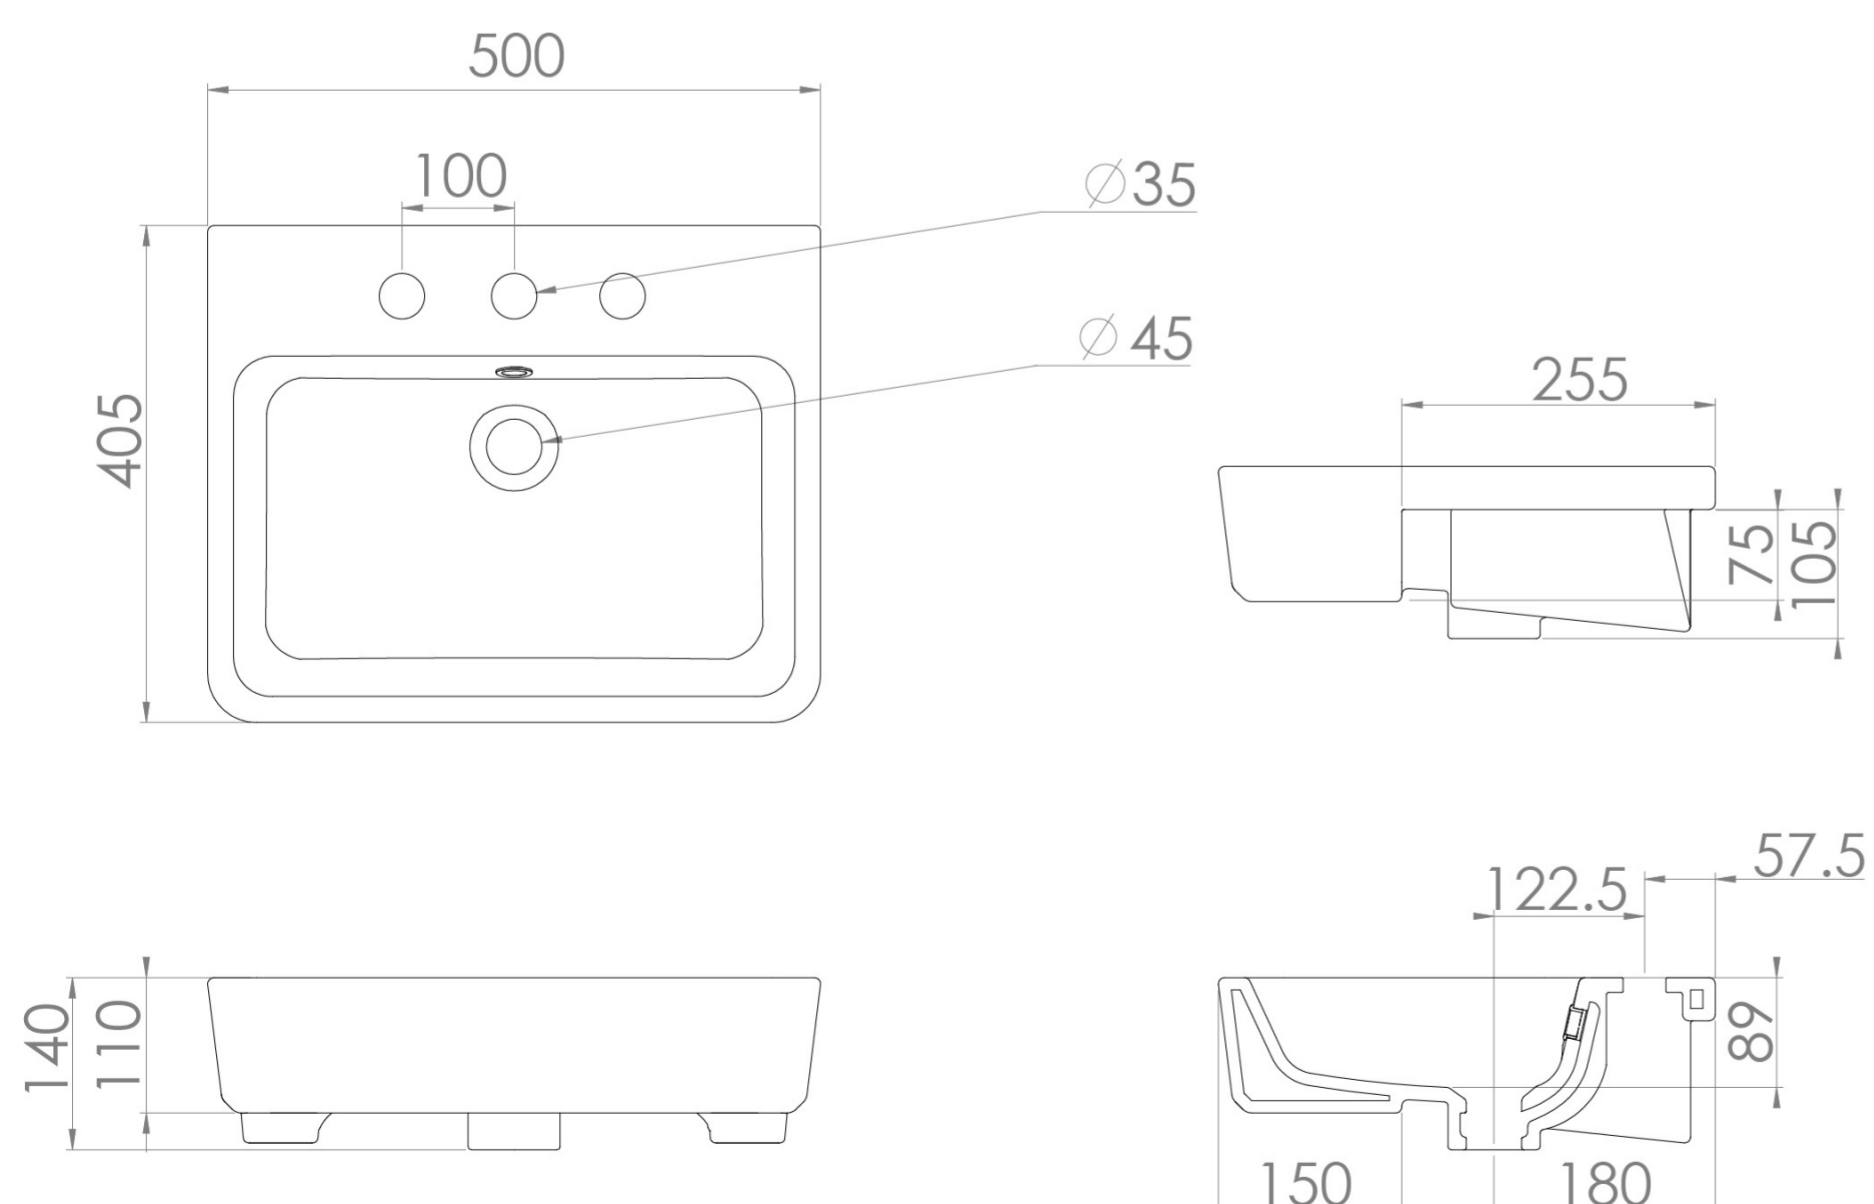

TECHNICAL DRAWING