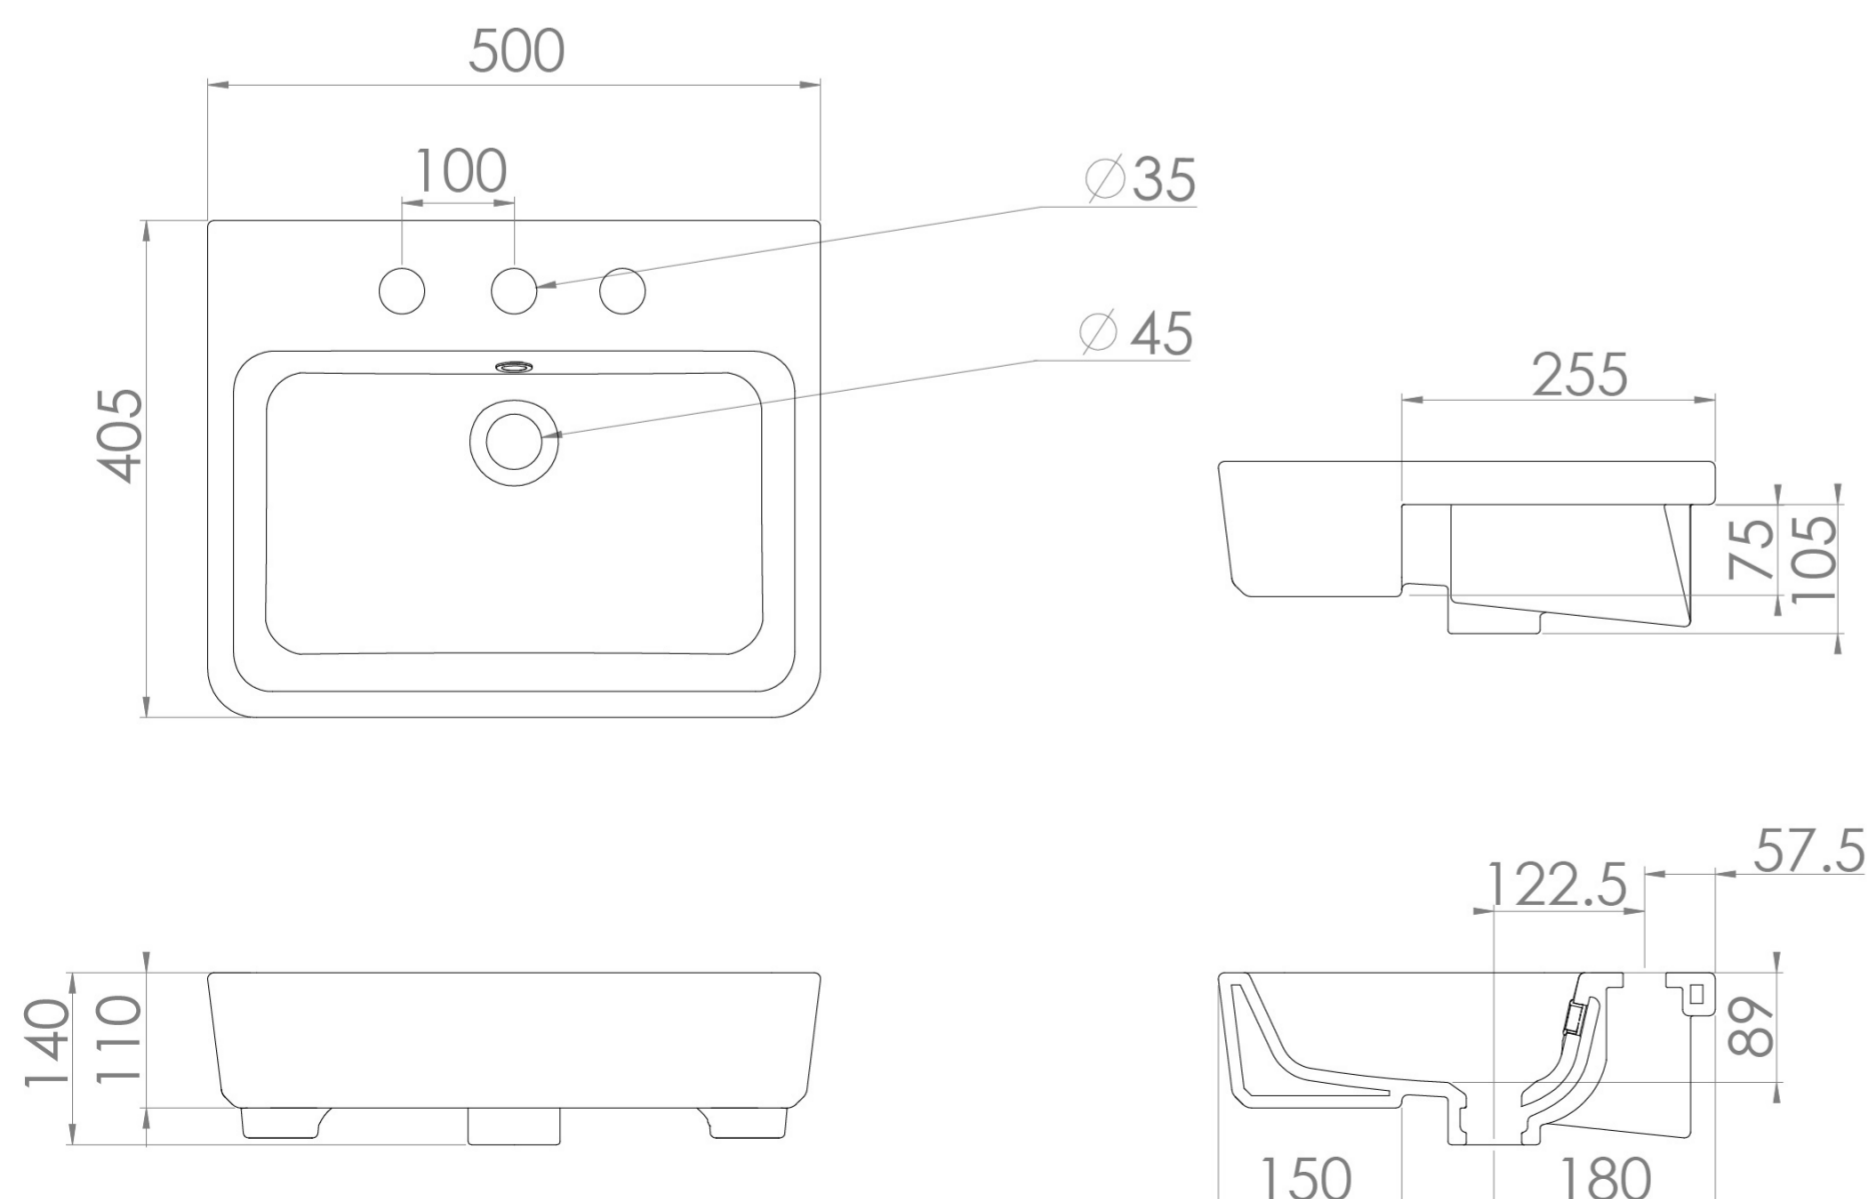

TECHNICAL DRAWING