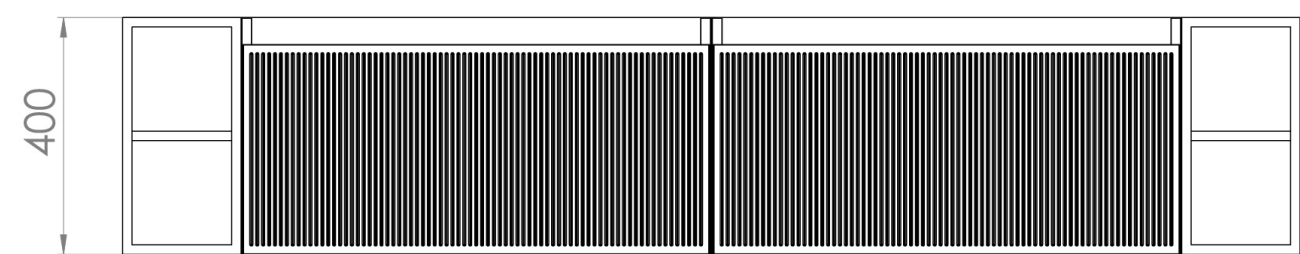

TECHNICAL DRAWING

Saneux reserves the right to alter the specifications and product range without prior notice. Dimensions are given as a guide only. Dimensions should not be used for surrounding furniture, fixtures and fittings until the product is on site.

<https://saneux.com/products/monument-200cm-kit-2-x-80cm-1-drawer-wall-mounted-unit-2-x-20cm-spacers-matte-sage>