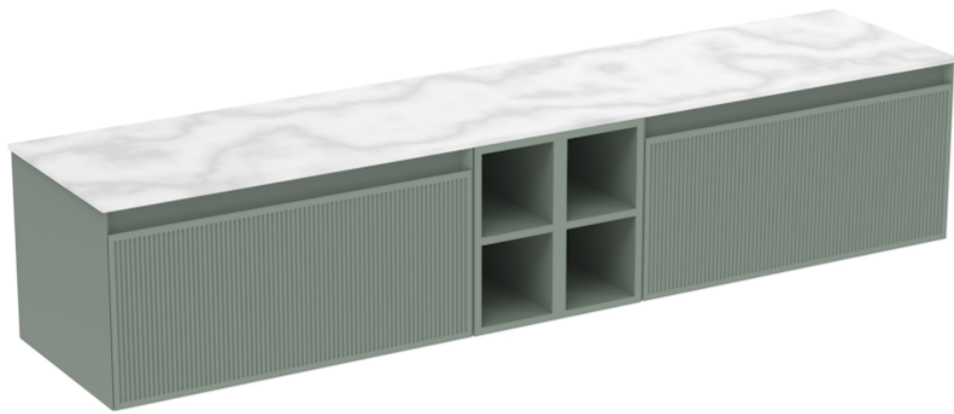

# MONUMENT 200CM KIT - 2 X 80CM 1 DRAWER WALL MOUNTED UNIT & 2 X 20CM SPACERS - MATTE SAGE

---

## PRODUCT INFORMATION

**Finish:**

Matte Sage

**Product Code:** MO200W2.S2.MS

---

Experience versatility with our innovative design: pair any 60cm or 80cm unit with a 20cm spacer unit and a countertop, enabling you to create your perfect basin setup.

Parts to be purchased separately: 2 x MO080W1.MS, 2 x UNI020S.MS & 1 x UNI200T.C