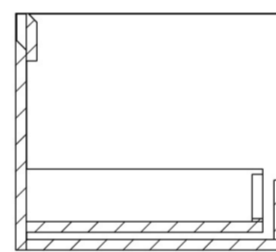

TECHNICAL DRAWING

Saneux reserves the right to alter the specifications and product range without prior notice. Dimensions are given as a guide only. Dimensions should not be used for surrounding furniture, fixtures and fittings until the product is on site.

<https://saneux.com/products/monument-200cm-kit-2-x-80cm-1-drawer-wall-mounted-unit-2-x-20cm-spacers-matte-sage>