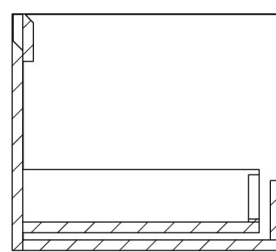

TECHNICAL DRAWING

Saneux reserves the right to alter the specifications and product range without prior notice. Dimensions are given as a guide only. Dimensions should not be used for surrounding furniture, fixtures and fittings until the product is on site.

<https://saneux.com/products/monument-200cm-kit-2-x-80cm-1-drawer-wall-mounted-unit-2-x-20cm-spacers-matte-sage>