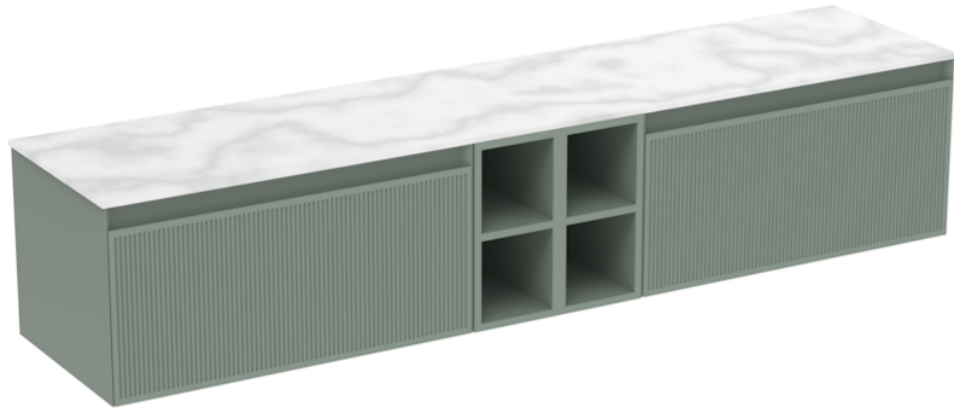

MONUMENT 200CM KIT - 2 X 80CM 1 DRAWER WALL MOUNTED UNIT & 2 X 20CM SPACERS - MATTE SAGE

PRODUCT INFORMATION

Finish:

Matte Sage

Product Code: MO200W2.S2.MS

DESCRIPTION

Influenced by Sir Christopher Wren and Dr. Robert Hooke's commemoration of the Great Fire of 1666, Monument furniture pays homage to London's rich history. The furniture echoes the fluting found on the Monument column at Fish St Hill, London EC3R.

Experience versatility with our innovative design: pair any 60cm or 80cm unit with a 20cm spacer unit and a countertop, enabling you to create your perfect basin setup.

Parts to be purchased separately: 2 x MO080W1.MS, 2 x UNI020S.MS & 1 x UNI200T.C