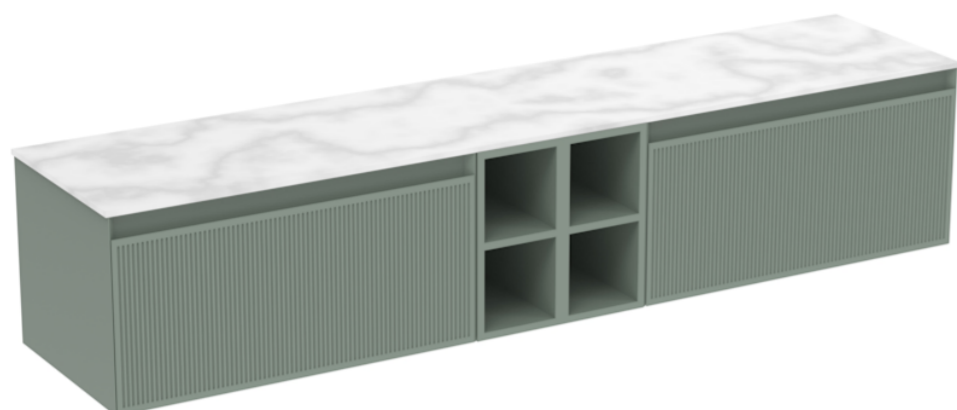

# MONUMENT 200CM KIT - 2 X 80CM 1 DRAWER WALL MOUNTED UNIT & 2 X 20CM SPACERS - MATTE SAGE

---

## PRODUCT INFORMATION

**Finish:** Matte Sage

**Product Code:** MO200W2.S2.MS

---

Experience versatility with our innovative design: pair any 60cm or 80cm unit with a 20cm spacer unit and a countertop, enabling you to create your perfect basin setup.

Parts to be purchased separately: 2 x MO080W1.MS, 2 x UNI020S.MS & 1 x UNI200T.C