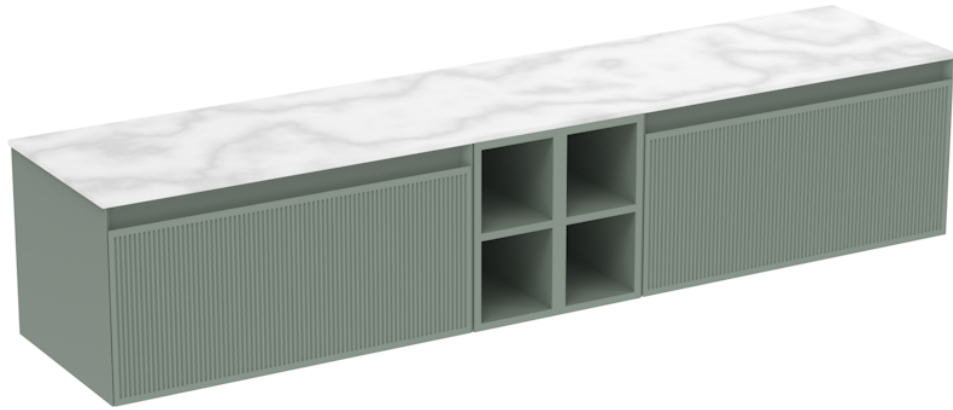

# MONUMENT 200CM KIT - 2 X 80CM 1 DRAWER WALL MOUNTED UNIT & 2 X 20CM SPACERS - MATTE SAGE

---

## PRODUCT INFORMATION

**Finish:**

Matte Sage

**Product Code:** MO200W2.S2.MS

---

## DESCRIPTION

Influenced by Sir Christopher Wren and Dr. Robert Hooke's commemoration of the Great Fire of 1666, Monument furniture pays homage to London's rich history. The furniture echoes the fluting found on the Monument column at Fish St Hill, London EC3R.

Experience versatility with our innovative design: pair any 60cm or 80cm unit with a 20cm spacer unit and a countertop, enabling you to create your perfect basin setup.

Parts to be purchased separately: 2 x MO080W1.MS, 2 x UNI020S.MS & 1 x UNI200T.C