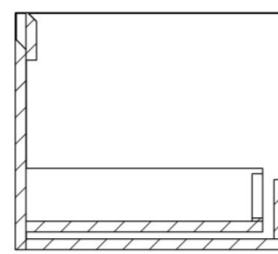

TECHNICAL DRAWING

Saneux reserves the right to alter the specifications and product range without prior notice. Dimensions are given as a guide only. Dimensions should not be used for surrounding furniture, fixtures and fittings until the product is on site.

<https://saneux.com/products/monument-200cm-kit-2-x-80cm-1-drawer-wall-mounted-unit-2-x-20cm-spacers-matte-sage>