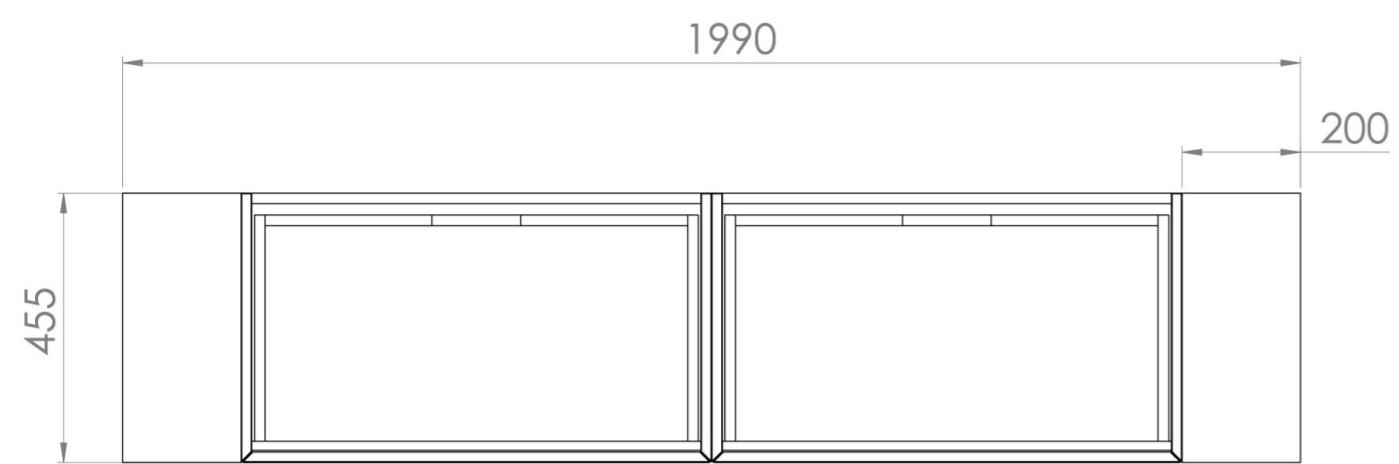

TECHNICAL DRAWING

Saneux reserves the right to alter the specifications and product range without prior notice. Dimensions are given as a guide only. Dimensions should not be used for surrounding furniture, fixtures and fittings until the product is on site.

<https://saneux.com/products/monument-200cm-kit-2-x-80cm-1-drawer-wall-mounted-unit-2-x-20cm-spacers-matte-sage>