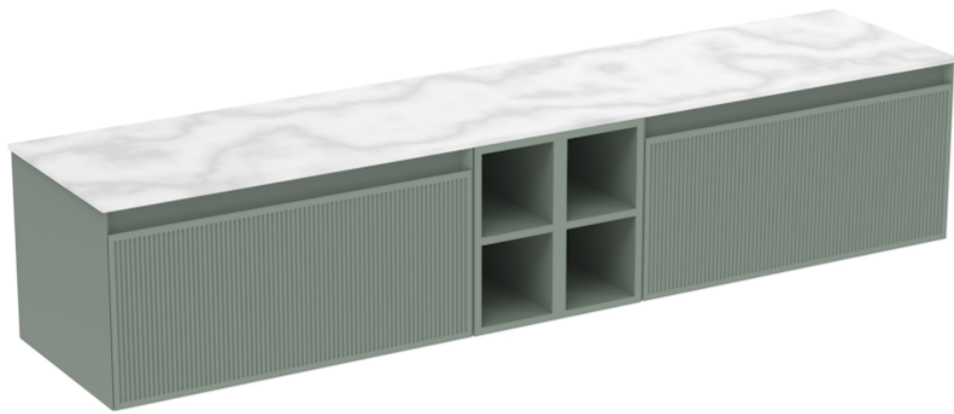

MONUMENT 200CM KIT - 2 X 80CM 1 DRAWER WALL MOUNTED UNIT & 2 X 20CM SPACERS - MATTE SAGE

PRODUCT INFORMATION

Finish:

Matte Sage

Product Code: MO200W2.S2.MS

DESCRIPTION

Influenced by Sir Christopher Wren and Dr. Robert Hooke's commemoration of the Great Fire of 1666, Monument furniture pays homage to London's rich history. The furniture echoes the fluting found on the Monument column at Fish St Hill, London EC3R.

Experience versatility with our innovative design: pair any 60cm or 80cm unit with a 20cm spacer unit and a countertop, enabling you to create your perfect basin setup.

Parts to be purchased separately: 2 x MO080W1.MS, 2 x UNI020S.MS & 1 x UNI200T.C