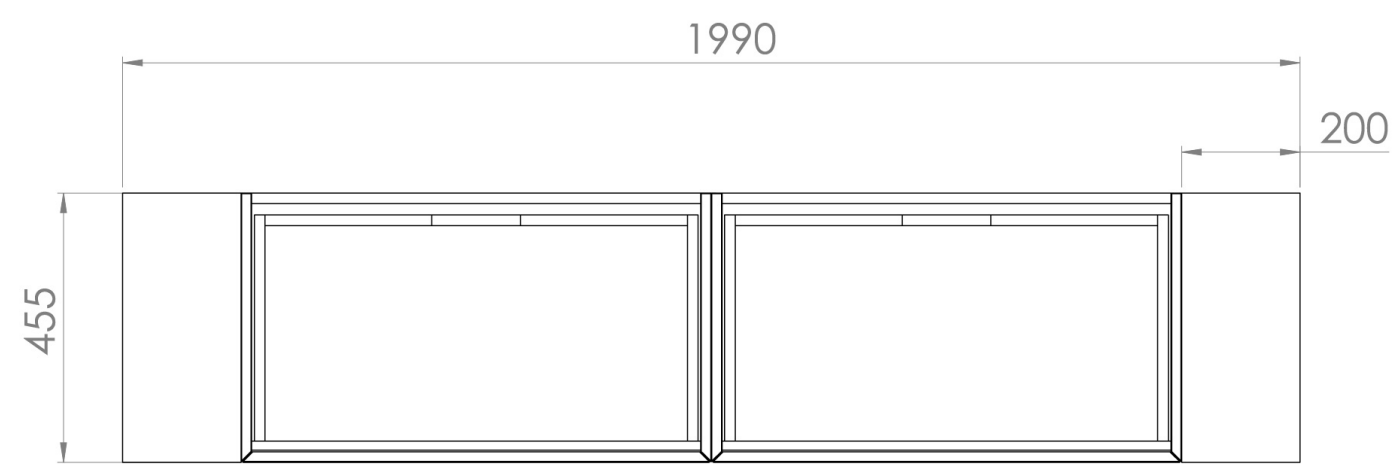

TECHNICAL DRAWING

Saneux reserves the right to alter the specifications and product range without prior notice. Dimensions are given as a guide only. Dimensions should not be used for surrounding furniture, fixtures and fittings until the product is on site.

<https://saneux.com/products/monument-200cm-kit-2-x-80cm-1-drawer-wall-mounted-unit-2-x-20cm-spacers-matte-sage>