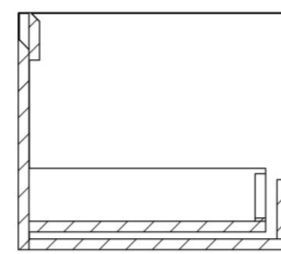

TECHNICAL DRAWING

Saneux reserves the right to alter the specifications and product range without prior notice. Dimensions are given as a guide only. Dimensions should not be used for surrounding furniture, fixtures and fittings until the product is on site.

<https://saneux.com/products/monument-200cm-kit-2-x-80cm-1-drawer-wall-mounted-unit-2-x-20cm-spacers-matte-sage>