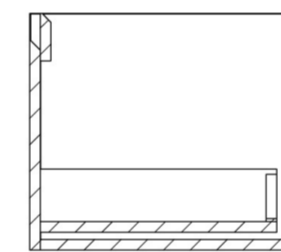

TECHNICAL DRAWING

Saneux reserves the right to alter the specifications and product range without prior notice. Dimensions are given as a guide only. Dimensions should not be used for surrounding furniture, fixtures and fittings until the product is on site.

<https://saneux.com/products/monument-200cm-kit-2-x-80cm-1-drawer-wall-mounted-unit-2-x-20cm-spacers-matte-sage>