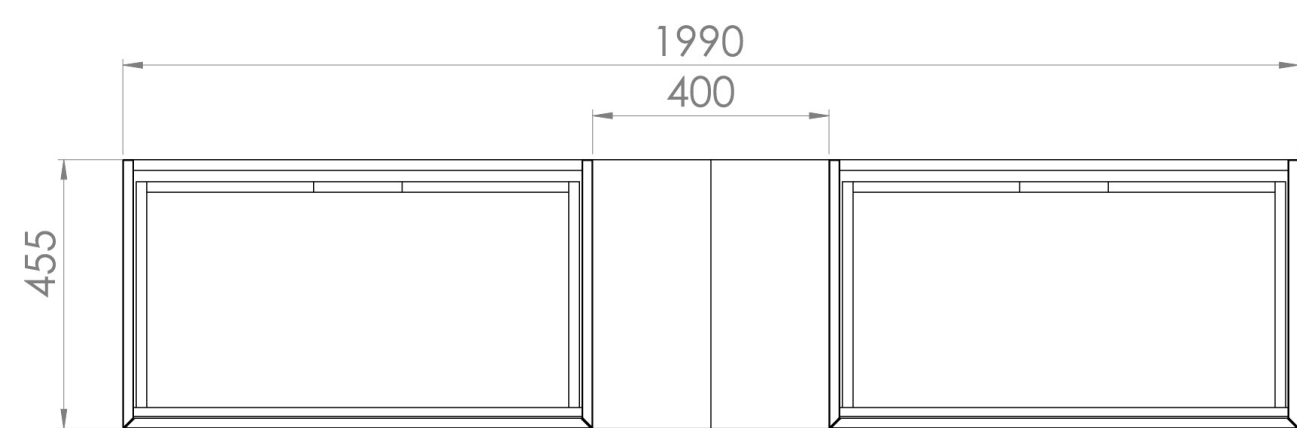

TECHNICAL DRAWING

Saneux reserves the right to alter the specifications and product range without prior notice. Dimensions are given as a guide only. Dimensions should not be used for surrounding furniture, fixtures and fittings until the product is on site.

<https://saneux.com/products/monument-200cm-kit-2-x-80cm-1-drawer-wall-mounted-unit-2-x-20cm-spacers-matte-sage>