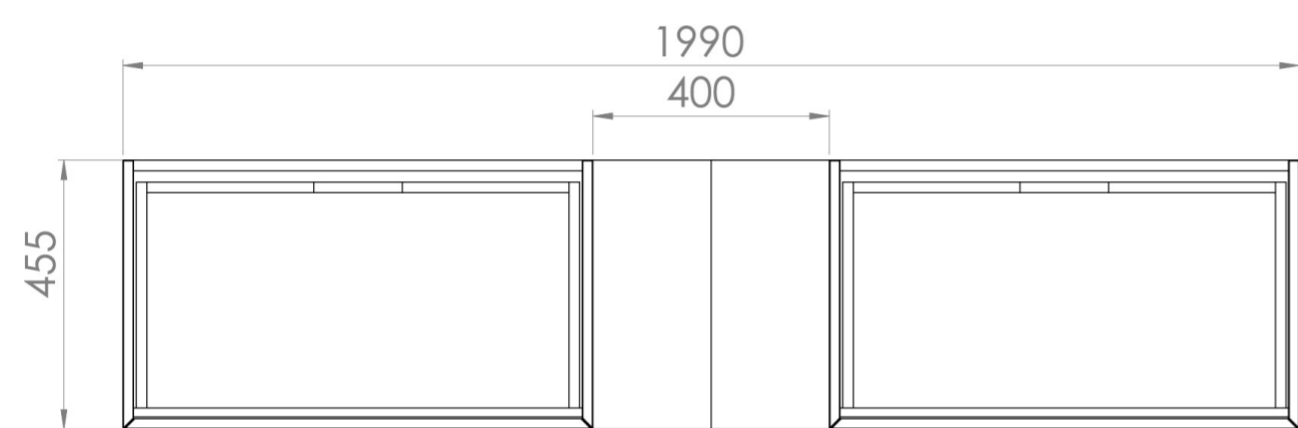

TECHNICAL DRAWING

Saneux reserves the right to alter the specifications and product range without prior notice. Dimensions are given as a guide only. Dimensions should not be used for surrounding furniture, fixtures and fittings until the product is on site.

<https://saneux.com/products/monument-200cm-kit-2-x-80cm-1-drawer-wall-mounted-unit-2-x-20cm-spacers-matte-sage>