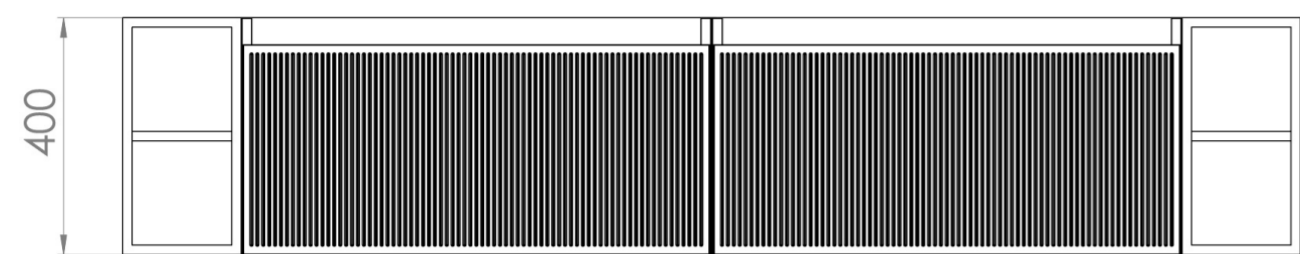

TECHNICAL DRAWING

Saneux reserves the right to alter the specifications and product range without prior notice. Dimensions are given as a guide only. Dimensions should not be used for surrounding furniture, fixtures and fittings until the product is on site.

<https://saneux.com/products/monument-200cm-kit-2-x-80cm-1-drawer-wall-mounted-unit-2-x-20cm-spacers-matte-sage>