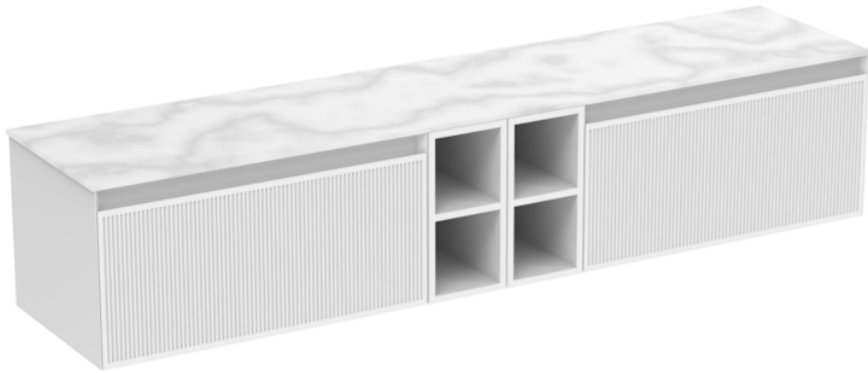

MONUMENT 200CM KIT - 2 X 80CM 1 DRAWER WALL MOUNTED UNIT & 2 X 20CM SPACERS - MATTE WHITE

PRODUCT INFORMATION

Finish:

Matte White

Product Code: MO200W2.S2.MW

DESCRIPTION

Influenced by Sir Christopher Wren and Dr. Robert Hooke's commemoration of the Great Fire of 1666, Monument furniture pays homage to London's rich history. The furniture echoes the fluting found on the Monument column at Fish St Hill, London EC3R.

Experience versatility with our innovative design: pair any 60cm or 80cm unit with a 20cm spacer unit and a countertop, enabling you to create your perfect basin setup.

Parts to be purchased separately: 2 x MO080W1.MW, 2 x UNI020S.MW & 1 x UNI200T.C