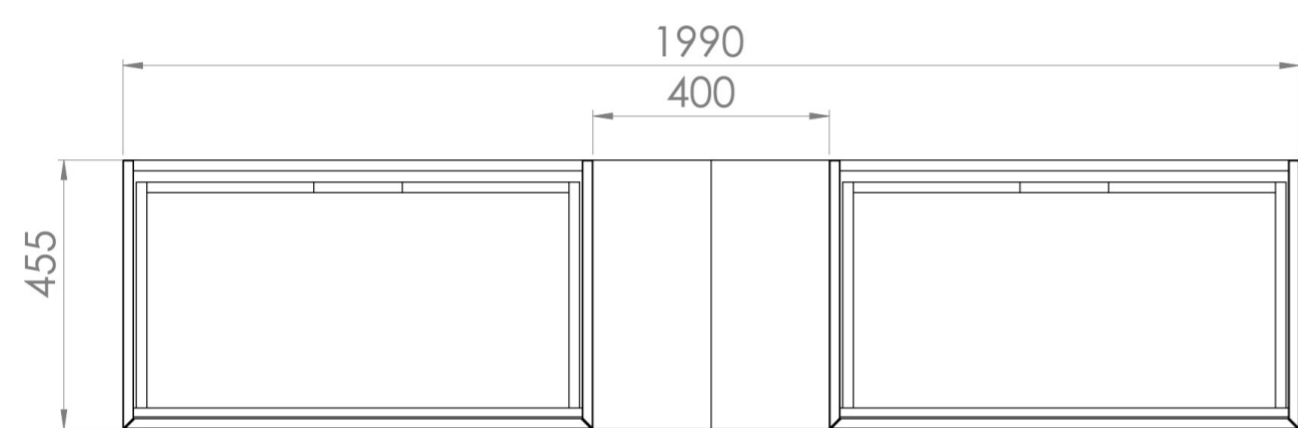

TECHNICAL DRAWING

Saneux reserves the right to alter the specifications and product range without prior notice. Dimensions are given as a guide only. Dimensions should not be used for surrounding furniture, fixtures and fittings until the product is on site.

<https://saneux.com/products/monument-200cm-kit-2-x-80cm-1-drawer-wall-mounted-unit-2-x-20cm-spacers-matte-white>