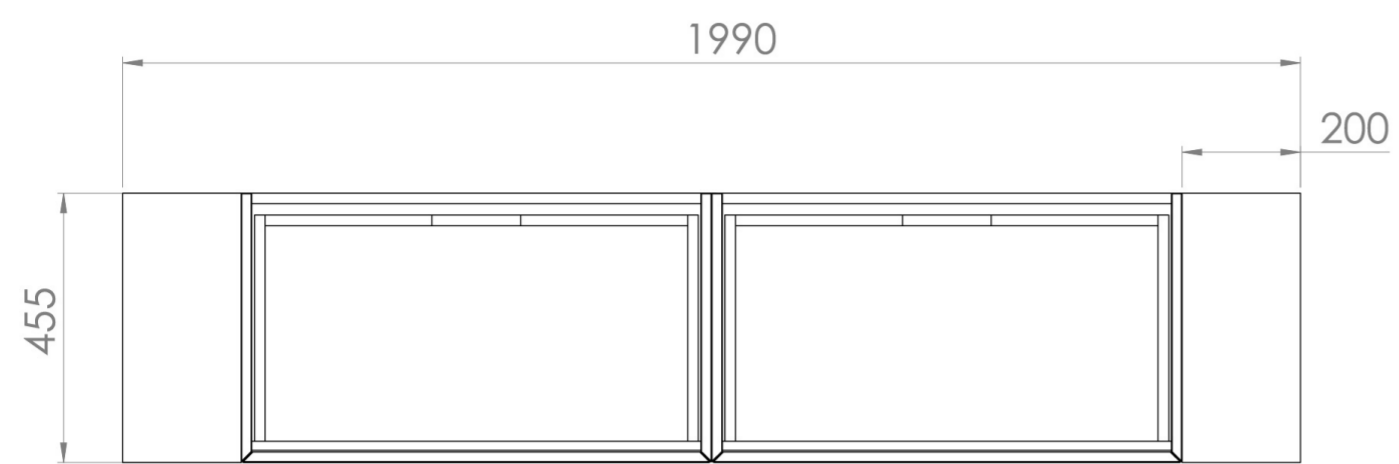

TECHNICAL DRAWING

Saneux reserves the right to alter the specifications and product range without prior notice. Dimensions are given as a guide only. Dimensions should not be used for surrounding furniture, fixtures and fittings until the product is on site.

<https://saneux.com/products/monument-200cm-kit-2-x-80cm-1-drawer-wall-mounted-unit-2-x-20cm-spacers-matte-white>