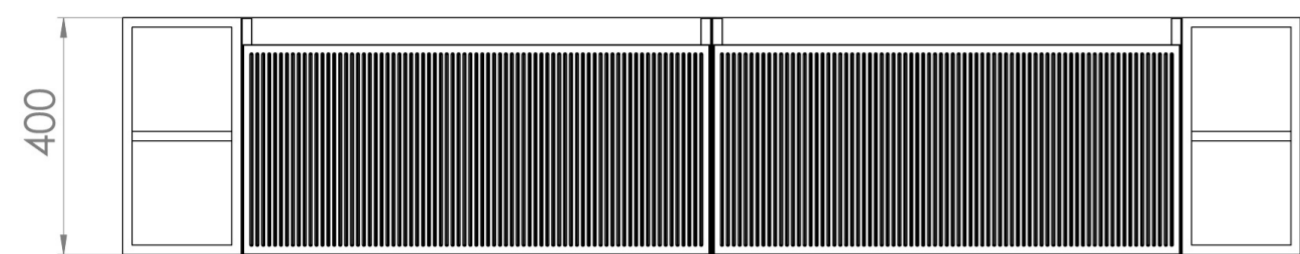

TECHNICAL DRAWING

Saneux reserves the right to alter the specifications and product range without prior notice. Dimensions are given as a guide only. Dimensions should not be used for surrounding furniture, fixtures and fittings until the product is on site.

<https://saneux.com/products/monument-200cm-kit-2-x-80cm-1-drawer-wall-mounted-unit-2-x-20cm-spacers-matte-white>