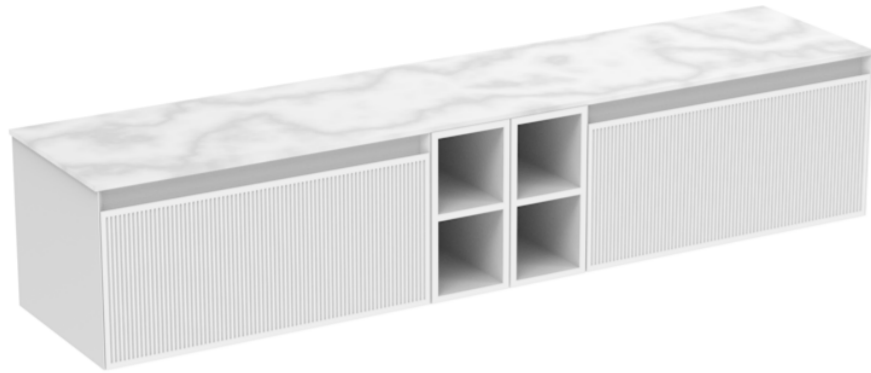

MONUMENT 200CM KIT - 2 X 80CM 1 DRAWER WALL MOUNTED UNIT & 2 X 20CM SPACERS - MATTE WHITE

PRODUCT INFORMATION

Finish:

Matte White

Product Code: MO200W2.S2.MW

DESCRIPTION

Influenced by Sir Christopher Wren and Dr. Robert Hooke's commemoration of the Great Fire of 1666, Monument furniture pays homage to London's rich history. The furniture echoes the fluting found on the Monument column at Fish St Hill, London EC3R.

Experience versatility with our innovative design: pair any 60cm or 80cm unit with a 20cm spacer unit and a countertop, enabling you to create your perfect basin setup.

Parts to be purchased separately: 2 x MO080W1.MW, 2 x UNI020S.MW & 1 x UNI200T.C