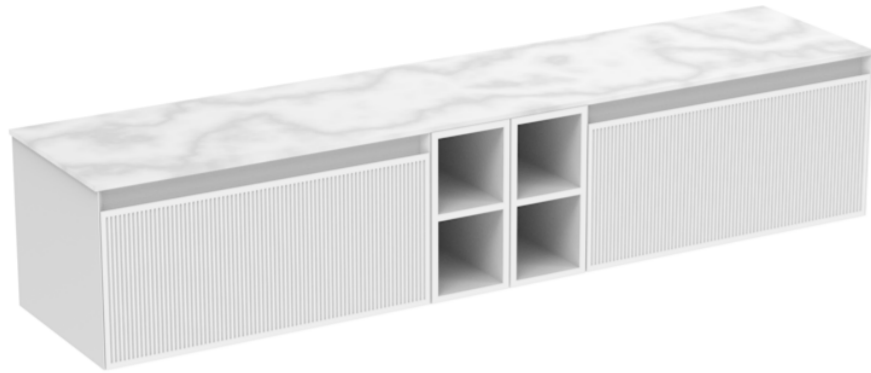

# MONUMENT 200CM KIT - 2 X 80CM 1 DRAWER WALL MOUNTED UNIT & 2 X 20CM SPACERS - MATTE WHITE

---

## PRODUCT INFORMATION

**Finish:**

Matte White

**Product Code:** MO200W2.S2.MW

---

Experience versatility with our innovative design: pair any 60cm or 80cm unit with a 20cm spacer unit and a countertop, enabling you to create your perfect basin setup.

Parts to be purchased separately: 2 x MO080W1.MW, 2 x UNI020S.MW & 1 x UNI200T.C