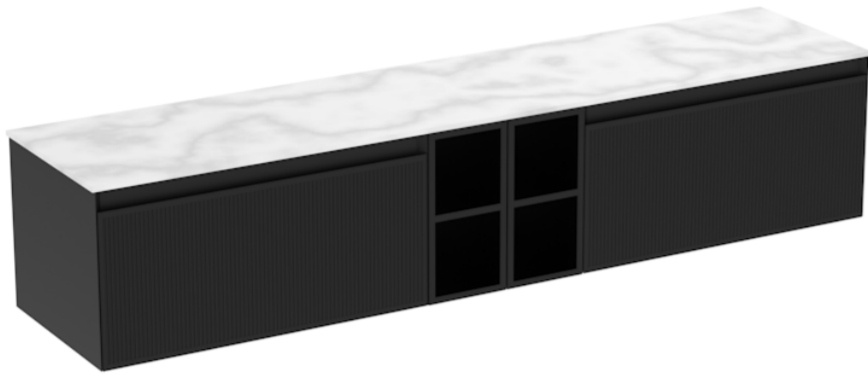

MONUMENT 200CM KIT - 2 X 80CM 1 DRAWER WALL MOUNTED UNIT & 2 X 20CM SPACERS - MATTE BLACK

PRODUCT INFORMATION

Finish:

Matte Black

Product Code: MO200W2.S2.MB

DESCRIPTION

Influenced by Sir Christopher Wren and Dr. Robert Hooke's commemoration of the Great Fire of 1666, Monument furniture pays homage to London's rich history. The furniture echoes the fluting found on the Monument column at Fish St Hill, London EC3R.

Experience versatility with our innovative design: pair any 60cm or 80cm unit with a 20cm spacer unit and a countertop, enabling you to create your perfect basin setup.

Parts to be purchased separately: 2 x MO080W1.MB, 2 x UNI020S.MB & 1 x UNI200T.C

<https://saneux.com/products/monument-200cm-kit-2-x-80cm-1-drawer-wall-mounted-unit-2-x-20cm-spacers-matte-black>