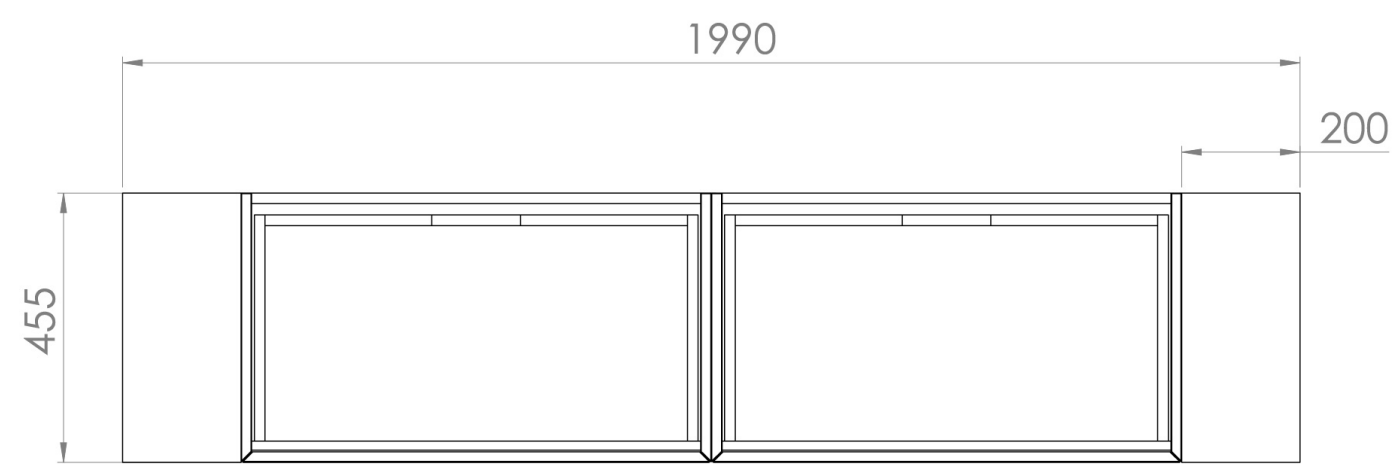

TECHNICAL DRAWING

Saneux reserves the right to alter the specifications and product range without prior notice. Dimensions are given as a guide only. Dimensions should not be used for surrounding furniture, fixtures and fittings until the product is on site.

<https://saneux.com/products/monument-200cm-kit-2-x-80cm-1-drawer-wall-mounted-unit-2-x-20cm-spacers-matte-black>