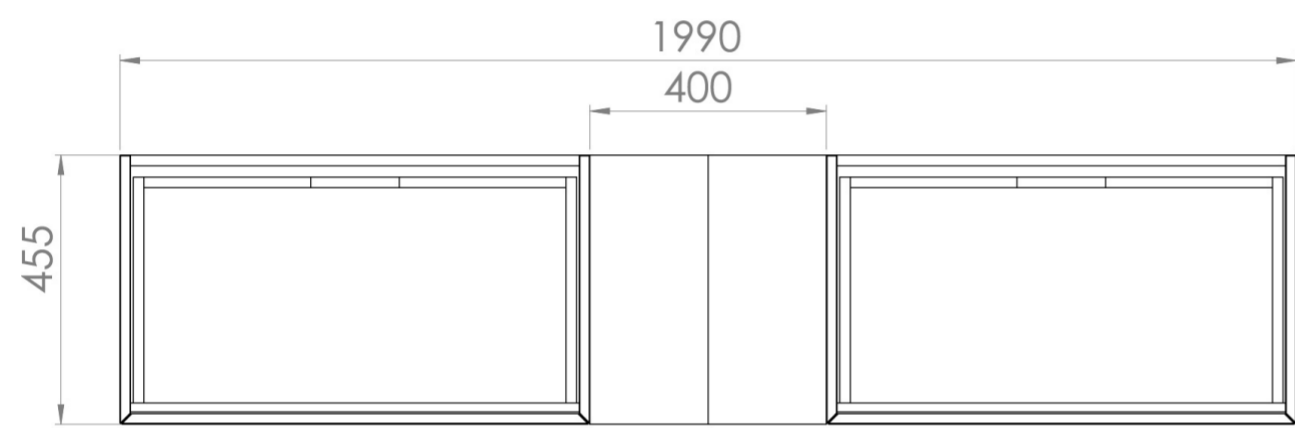

TECHNICAL DRAWING

Saneux reserves the right to alter the specifications and product range without prior notice. Dimensions are given as a guide only. Dimensions should not be used for surrounding furniture, fixtures and fittings until the product is on site.

<https://saneux.com/products/monument-200cm-kit-2-x-80cm-1-drawer-wall-mounted-unit-2-x-20cm-spacers-matte-black>