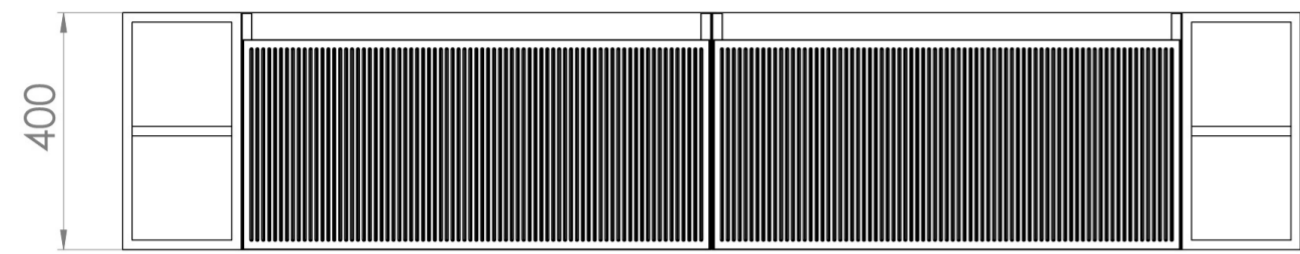

TECHNICAL DRAWING

Saneux reserves the right to alter the specifications and product range without prior notice. Dimensions are given as a guide only. Dimensions should not be used for surrounding furniture, fixtures and fittings until the product is on site.

<https://saneux.com/products/monument-200cm-kit-2-x-80cm-1-drawer-wall-mounted-unit-2-x-20cm-spacers-matte-black>