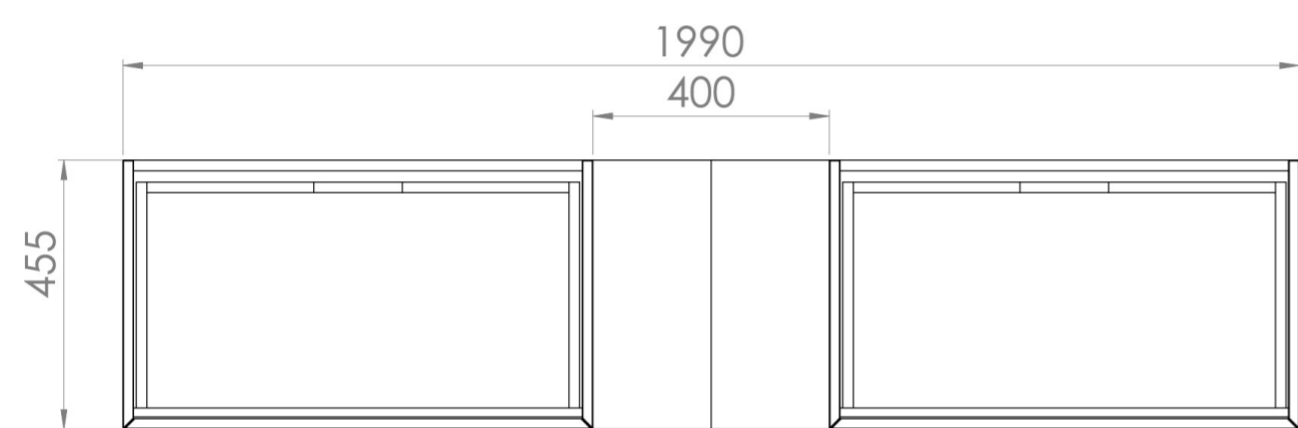

TECHNICAL DRAWING

Saneux reserves the right to alter the specifications and product range without prior notice. Dimensions are given as a guide only. Dimensions should not be used for surrounding furniture, fixtures and fittings until the product is on site.

<https://saneux.com/products/monument-200cm-kit-2-x-80cm-1-drawer-wall-mounted-unit-2-x-20cm-spacers-matte-black>