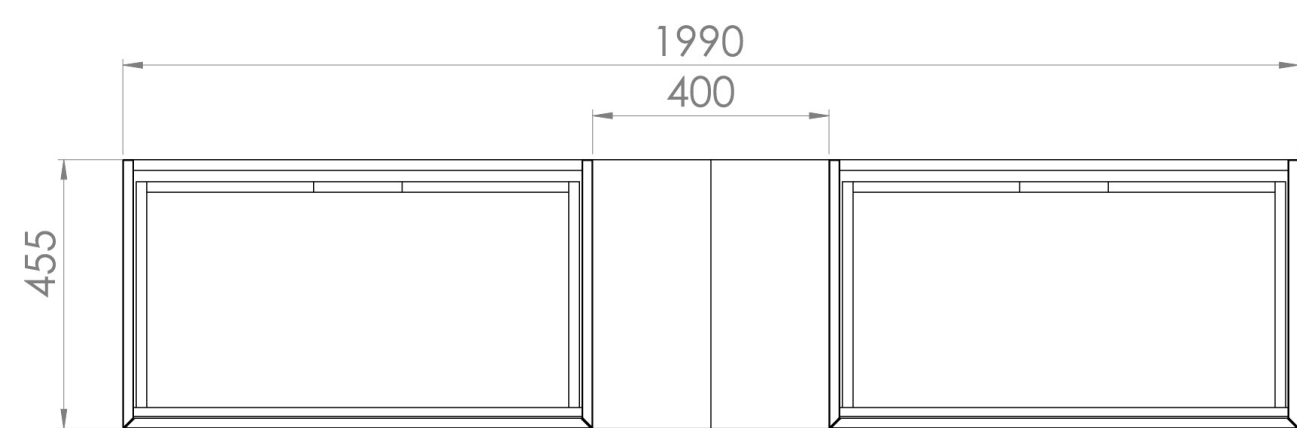

TECHNICAL DRAWING

Saneux reserves the right to alter the specifications and product range without prior notice. Dimensions are given as a guide only. Dimensions should not be used for surrounding furniture, fixtures and fittings until the product is on site.

<https://saneux.com/products/monument-200cm-kit-2-x-80cm-1-drawer-wall-mounted-unit-2-x-20cm-spacers-matte-black>