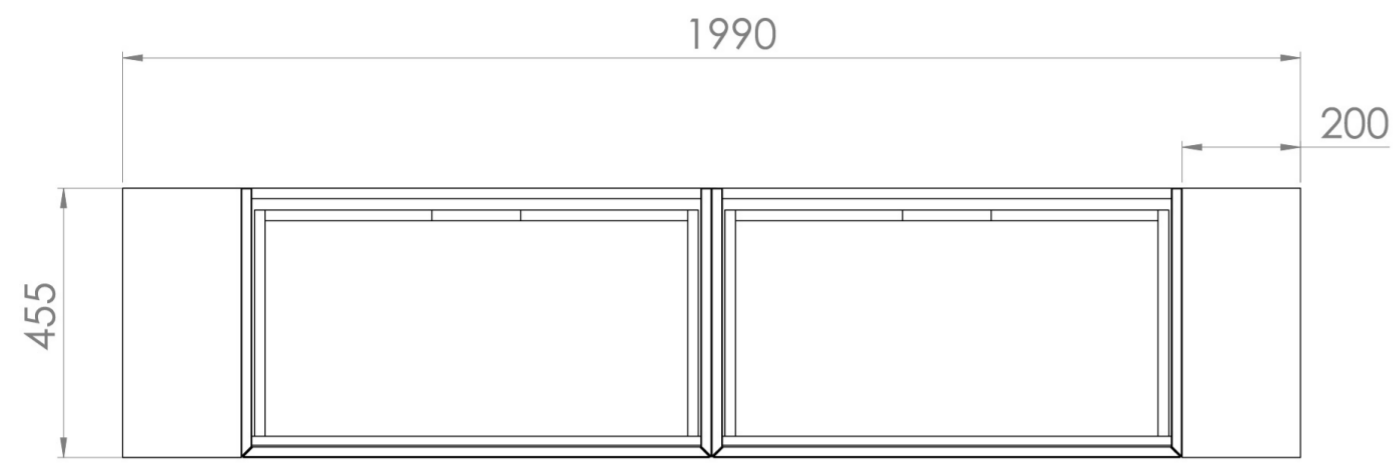

TECHNICAL DRAWING

Saneux reserves the right to alter the specifications and product range without prior notice. Dimensions are given as a guide only. Dimensions should not be used for surrounding furniture, fixtures and fittings until the product is on site.

<https://saneux.com/products/monument-200cm-kit-2-x-80cm-1-drawer-wall-mounted-unit-2-x-20cm-spacers-matte-black>