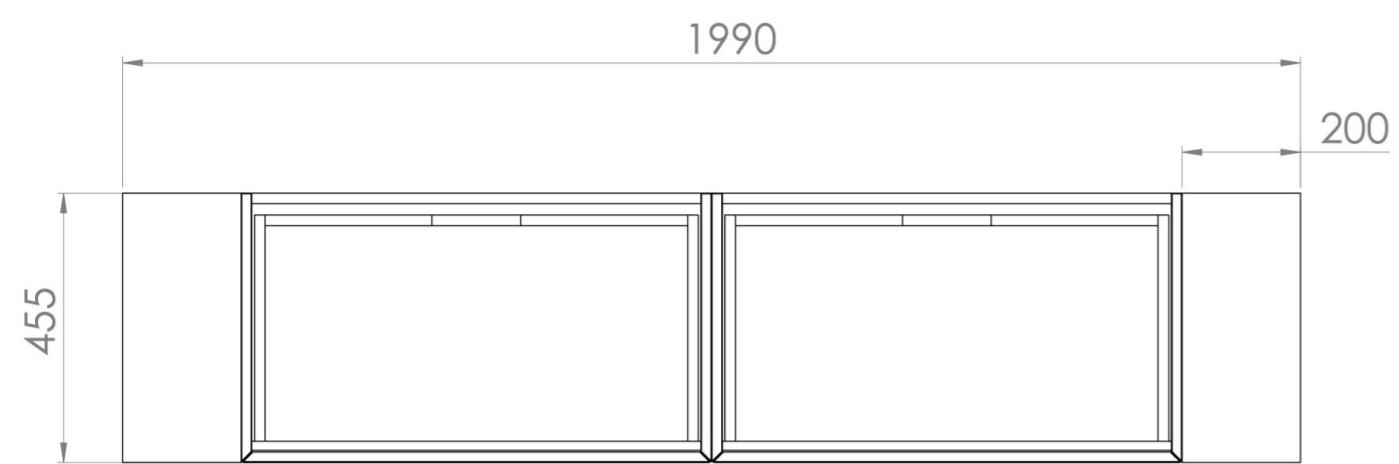

TECHNICAL DRAWING

Saneux reserves the right to alter the specifications and product range without prior notice. Dimensions are given as a guide only. Dimensions should not be used for surrounding furniture, fixtures and fittings until the product is on site.

<https://saneux.com/products/monument-200cm-kit-2-x-80cm-1-drawer-wall-mounted-unit-2-x-20cm-spacers-matte-black>