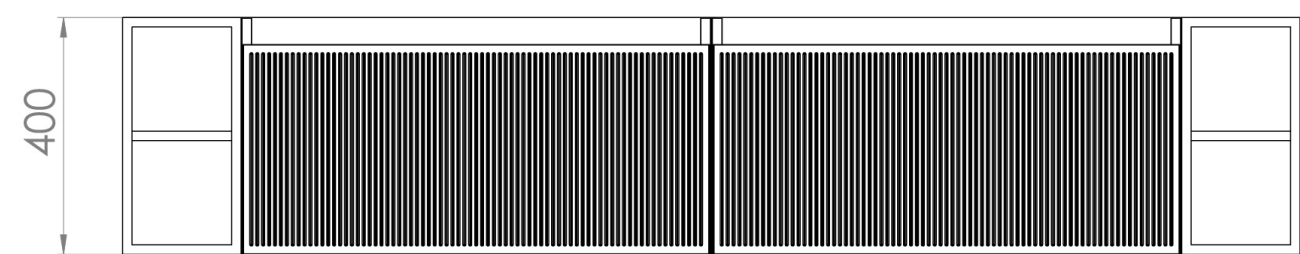

TECHNICAL DRAWING

Saneux reserves the right to alter the specifications and product range without prior notice. Dimensions are given as a guide only. Dimensions should not be used for surrounding furniture, fixtures and fittings until the product is on site.

<https://saneux.com/products/monument-200cm-kit-2-x-80cm-1-drawer-wall-mounted-unit-2-x-20cm-spacers-matte-black>