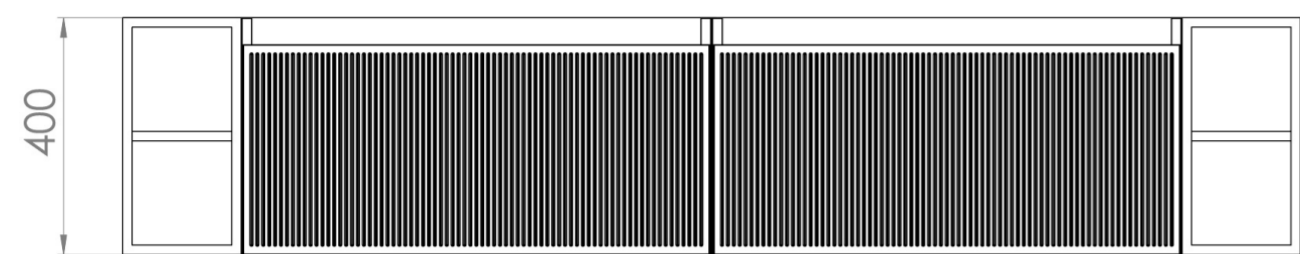

TECHNICAL DRAWING

Saneux reserves the right to alter the specifications and product range without prior notice. Dimensions are given as a guide only. Dimensions should not be used for surrounding furniture, fixtures and fittings until the product is on site.

<https://saneux.com/products/monument-200cm-kit-2-x-80cm-1-drawer-wall-mounted-unit-2-x-20cm-spacers-matte-black>