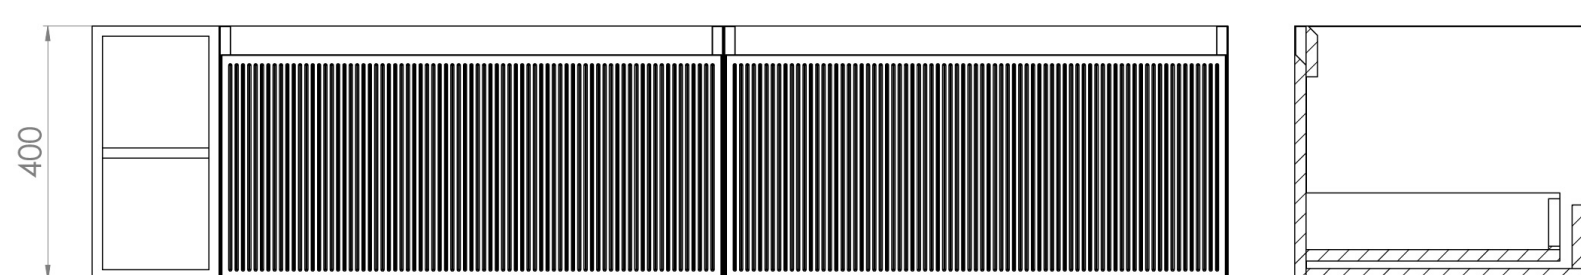

TECHNICAL DRAWING