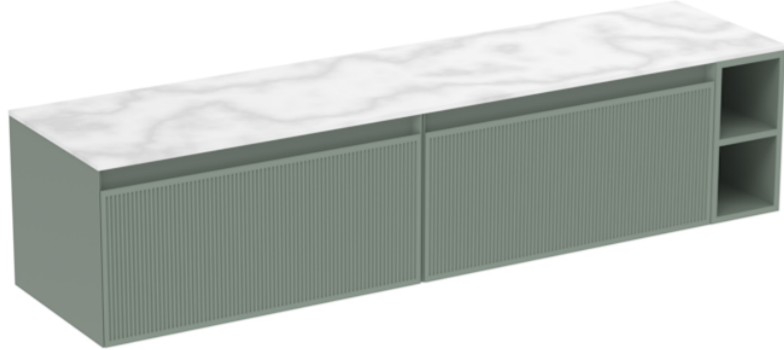

# MONUMENT 180CM KIT - 2 X 80CM 1 DRAWER WALL MOUNTED UNIT & 20CM SPACERS - MATTE SAGE

---

## PRODUCT INFORMATION

**Finish:**

Matte Sage

**Product Code:** MO180W2.S.MS

---

## DESCRIPTION

Influenced by Sir Christopher Wren and Dr. Robert Hooke's commemoration of the Great Fire of 1666, Monument furniture pays homage to London's rich history. The furniture echoes the fluting found on the Monument column at Fish St Hill, London EC3R.

Experience versatility with our innovative design: pair any 60cm or 80cm unit with a 20cm spacer unit and a countertop, enabling you to create your perfect basin setup.

Parts to be purchased separately: 2 x MO080W1.MS, 1 x UNI020S.MS & UNI180T.C