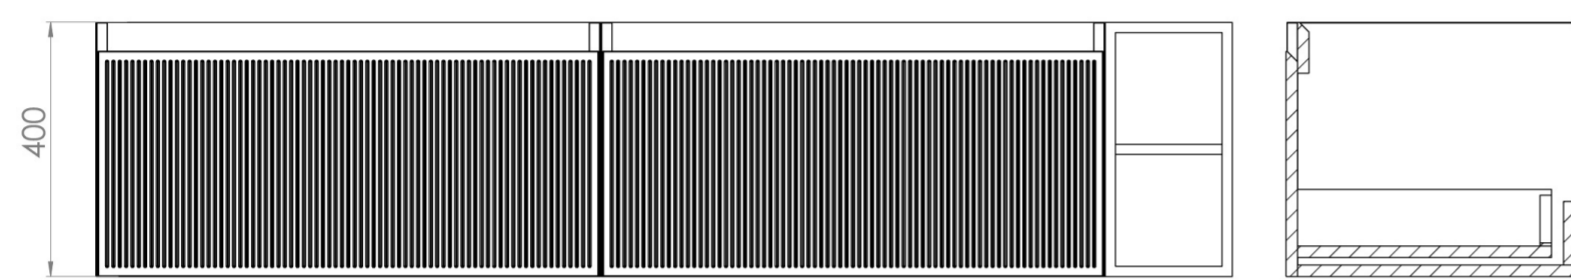

TECHNICAL DRAWING