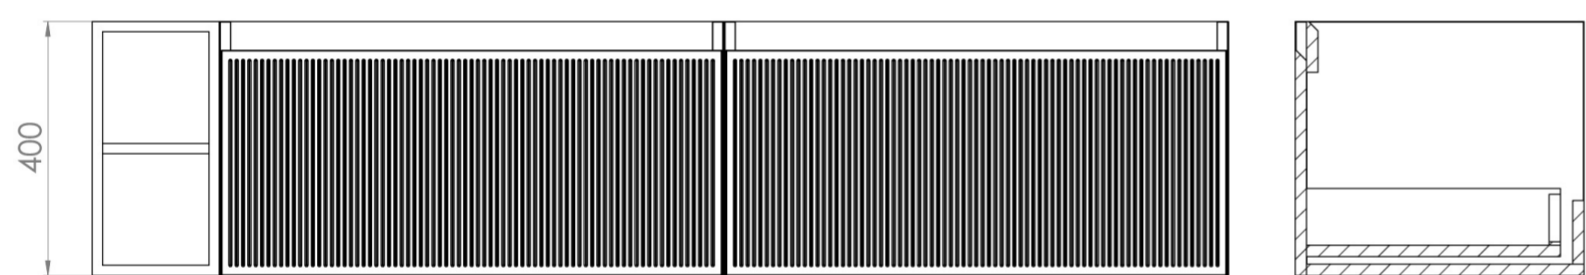

TECHNICAL DRAWING