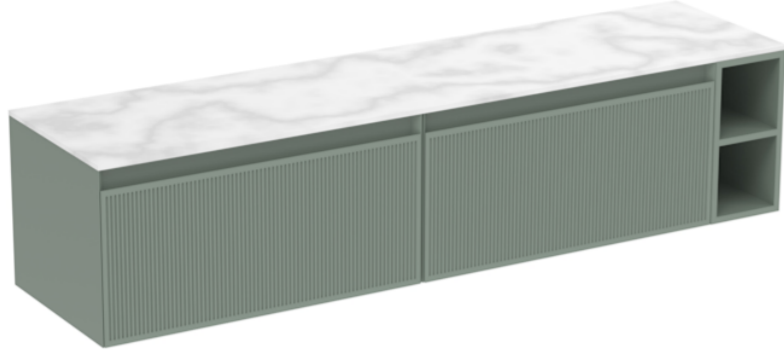

MONUMENT 180CM KIT - 2 X 80CM 1 DRAWER WALL MOUNTED UNIT & 20CM SPACERS - MATTE SAGE

PRODUCT INFORMATION

Finish:

Matte Sage

Product Code: MO180W2.S.MS

DESCRIPTION

Influenced by Sir Christopher Wren and Dr. Robert Hooke's commemoration of the Great Fire of 1666, Monument furniture pays homage to London's rich history. The furniture echoes the fluting found on the Monument column at Fish St Hill, London EC3R.

Experience versatility with our innovative design: pair any 60cm or 80cm unit with a 20cm spacer unit and a countertop, enabling you to create your perfect basin setup.

Parts to be purchased separately: 2 x MO080W1.MS, 1 x UNI020S.MS & UNI180T.C

<https://saneux.com/products/monument-180cm-kit-2-x-80cm-1-drawer-wall-mounted-unit-20cm-spacers-matte-sage>