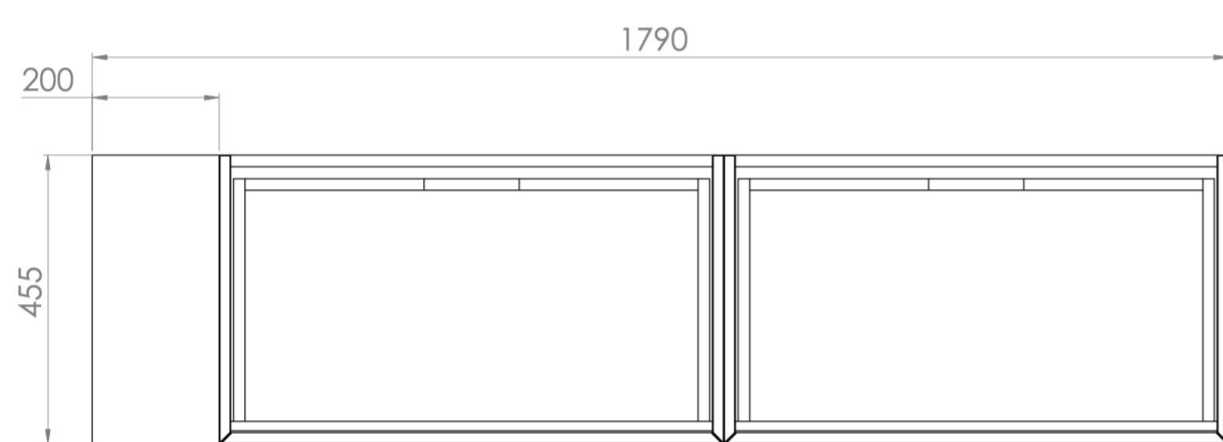

TECHNICAL DRAWING