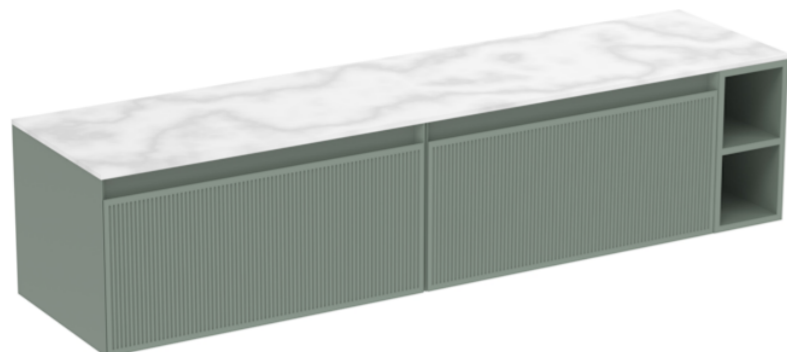

MONUMENT 180CM KIT - 2 X 80CM 1 DRAWER WALL MOUNTED UNIT & 20CM SPACERS - MATTE SAGE

PRODUCT INFORMATION

Finish: Matte Sage

Product Code: MO180W2.S.MS

DESCRIPTION

Influenced by Sir Christopher Wren and Dr. Robert Hooke's commemoration of the Great Fire of 1666, Monument furniture pays homage to London's rich history. The furniture echoes the fluting found on the Monument column at Fish St Hill, London EC3R.

Experience versatility with our innovative design: pair any 60cm or 80cm unit with a 20cm spacer unit and a countertop, enabling you to create your perfect basin setup.

Parts to be purchased separately: 2 x MO080W1.MS, 1 x UNI020S.MS & UNI180T.C

<https://saneux.com/products/monument-180cm-kit-2-x-80cm-1-drawer-wall-mounted-unit-20cm-spacers-matte-sage>