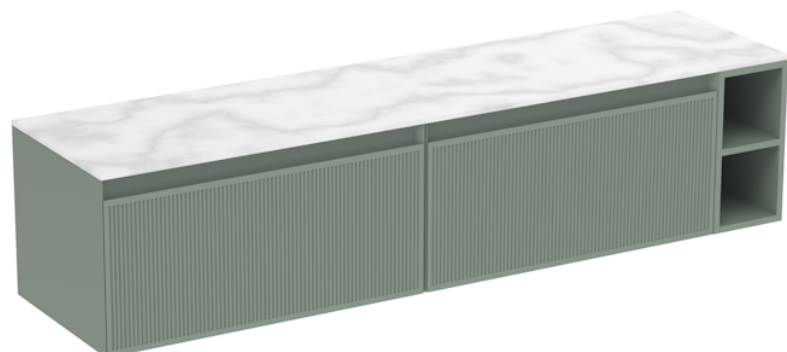

# MONUMENT 180CM KIT - 2 X 80CM 1 DRAWER WALL MOUNTED UNIT & 20CM SPACERS - MATTE SAGE

---

## PRODUCT INFORMATION

**Finish:** Matte Sage

**Product Code:** MO180W2.S.MS

---

## DESCRIPTION

Influenced by Sir Christopher Wren and Dr. Robert Hooke's commemoration of the Great Fire of 1666, Monument furniture pays homage to London's rich history. The furniture echoes the fluting found on the Monument column at Fish St Hill, London EC3R.

Experience versatility with our innovative design: pair any 60cm or 80cm unit with a 20cm spacer unit and a countertop, enabling you to create your perfect basin setup.

Parts to be purchased separately: 2 x MO080W1.MS, 1 x UNI020S.MS & UNI180T.C