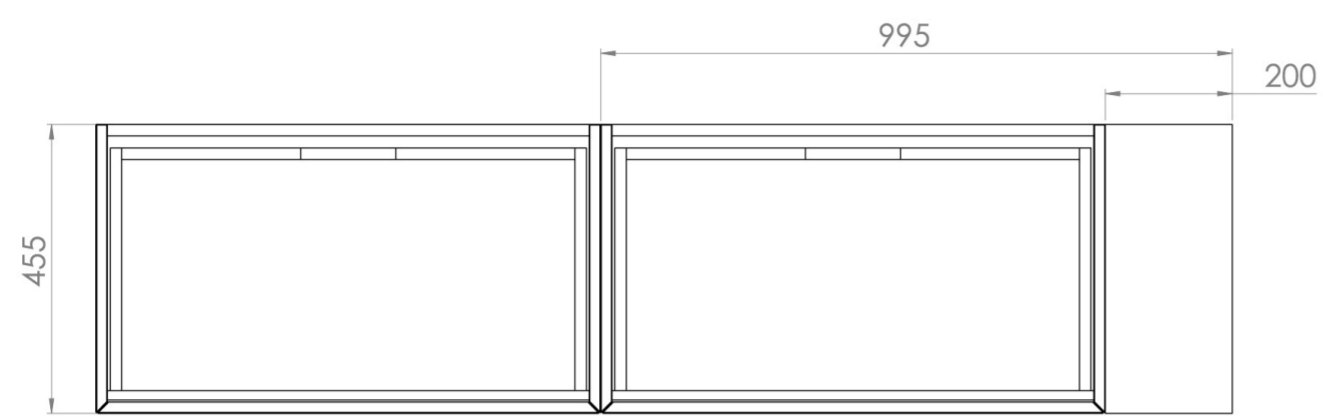

TECHNICAL DRAWING