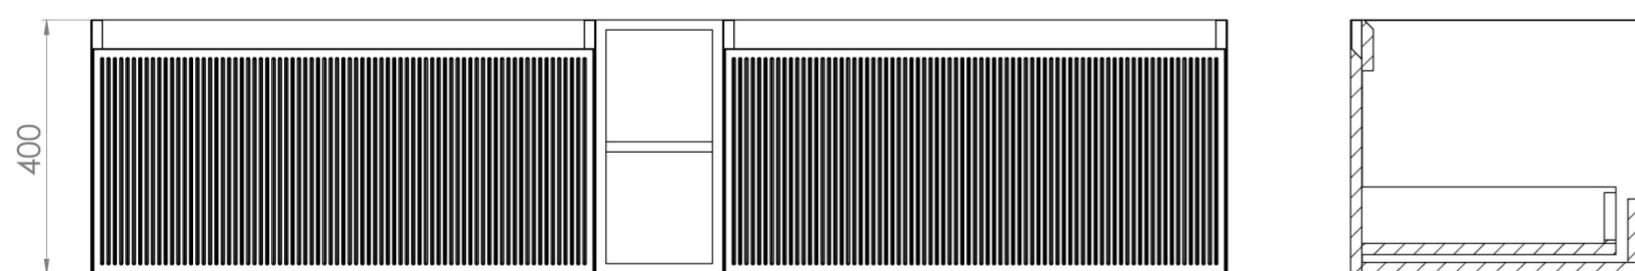

TECHNICAL DRAWING