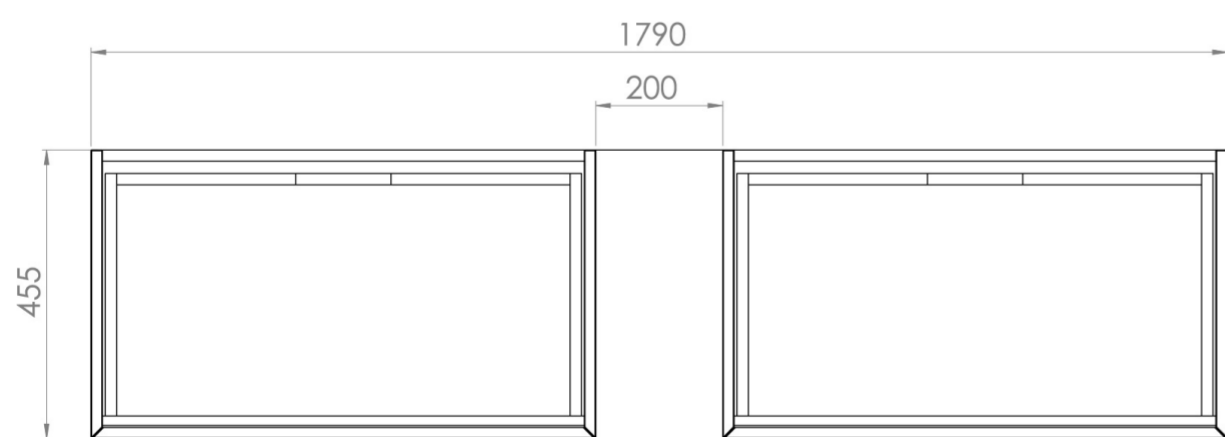

TECHNICAL DRAWING