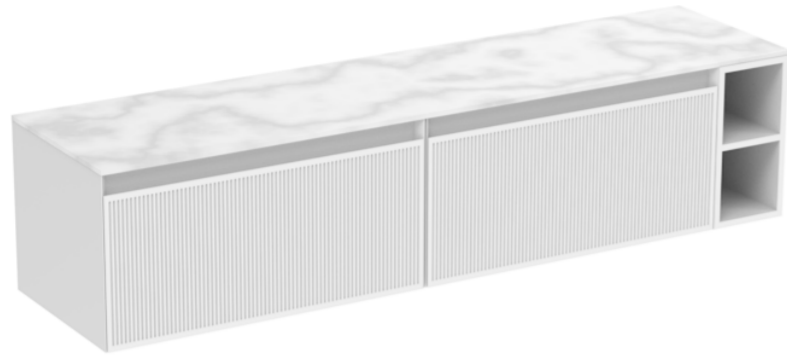

MONUMENT 180CM KIT - 2 X 80CM 1 DRAWER WALL MOUNTED UNIT & 20CM SPACERS - MATTE WHITE

PRODUCT INFORMATION

Finish:

Matte White

Product Code: MO180W2.S.MW

DESCRIPTION

Influenced by Sir Christopher Wren and Dr. Robert Hooke's commemoration of the Great Fire of 1666, Monument furniture pays homage to London's rich history. The furniture echoes the fluting found on the Monument column at Fish St Hill, London EC3R.

Experience versatility with our innovative design: pair any 60cm or 80cm unit with a 20cm spacer unit and a countertop, enabling you to create your perfect basin setup.

Parts to be purchased separately: 2 x MO080W1.MW, 1 x UNI020S.MW & UNI180T.C

<https://saneux.com/products/monument-180cm-kit-2-x-80cm-1-drawer-wall-mounted-unit-20cm-spacers-matte-white>