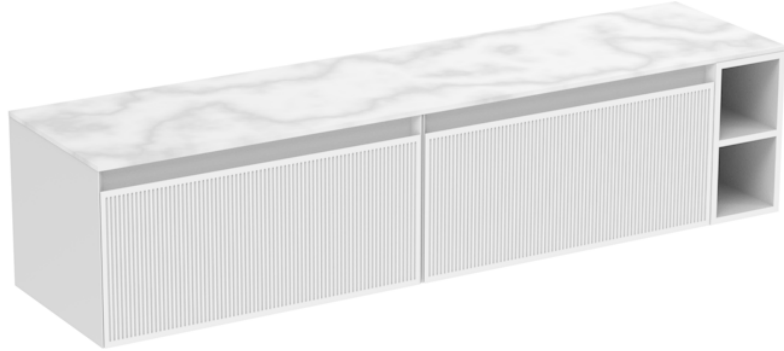

MONUMENT 180CM KIT - 2 X 80CM 1 DRAWER WALL MOUNTED UNIT & 20CM SPACERS - MATTE WHITE

PRODUCT INFORMATION

Finish:

Matte White

Product Code: MO180W2.S.MW

DESCRIPTION

Influenced by Sir Christopher Wren and Dr. Robert Hooke's commemoration of the Great Fire of 1666, Monument furniture pays homage to London's rich history. The furniture echoes the fluting found on the Monument column at Fish St Hill, London EC3R.

Experience versatility with our innovative design: pair any 60cm or 80cm unit with a 20cm spacer unit and a countertop, enabling you to create your perfect basin setup.

Parts to be purchased separately: 2 x MO080W1.MW, 1 x UNI020S.MW & UNI180T.C

<https://saneux.com/products/monument-180cm-kit-2-x-80cm-1-drawer-wall-mounted-unit-20cm-spacers-matte-white>