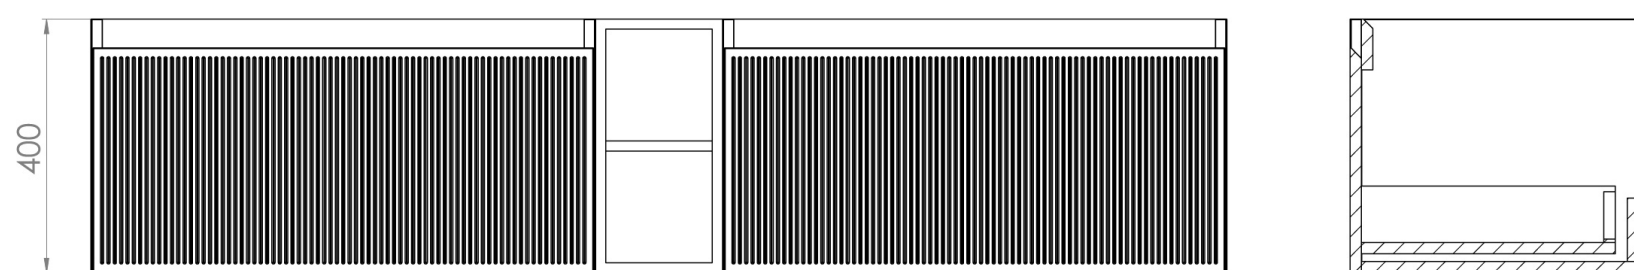

TECHNICAL DRAWING