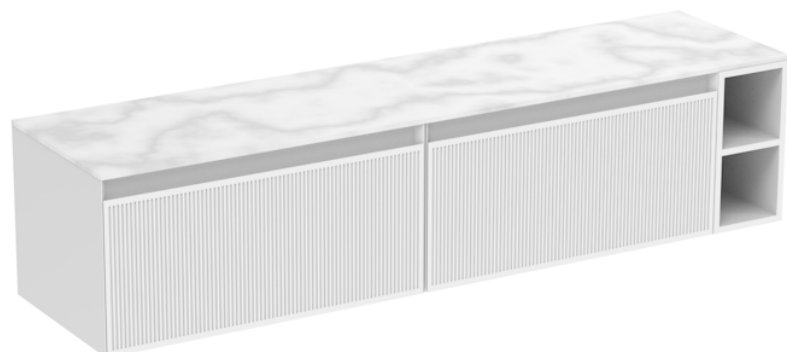

# MONUMENT 180CM KIT - 2 X 80CM 1 DRAWER WALL MOUNTED UNIT & 20CM SPACERS - MATTE WHITE

---

## PRODUCT INFORMATION

**Finish:** Matte White

**Product Code:** MO180W2.S.MW

---

Experience versatility with our innovative design: pair any 60cm or 80cm unit with a 20cm spacer unit and a countertop, enabling you to create your perfect basin setup.

Parts to be purchased separately: 2 x MO080W1.MW, 1 x UNI020S.MW & UNI180T.C