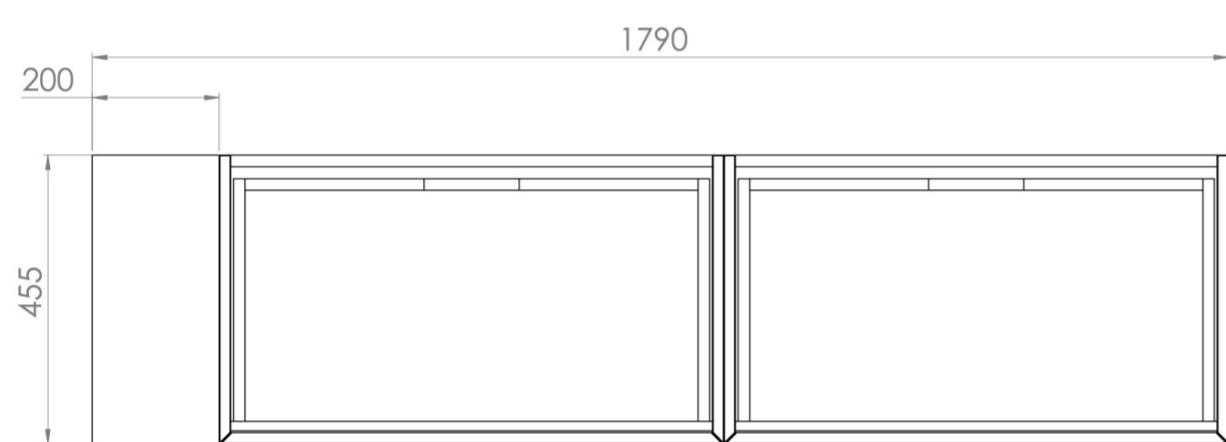

TECHNICAL DRAWING