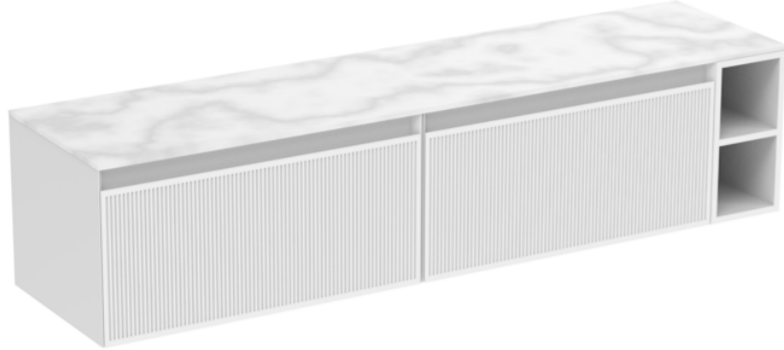

MONUMENT 180CM KIT - 2 X 80CM 1 DRAWER WALL MOUNTED UNIT & 20CM SPACERS - MATTE WHITE

PRODUCT INFORMATION

Finish:

Matte White

Product Code: MO180W2.S.MW

DESCRIPTION

Influenced by Sir Christopher Wren and Dr. Robert Hooke's commemoration of the Great Fire of 1666, Monument furniture pays homage to London's rich history. The furniture echoes the fluting found on the Monument column at Fish St Hill, London EC3R.

Experience versatility with our innovative design: pair any 60cm or 80cm unit with a 20cm spacer unit and a countertop, enabling you to create your perfect basin setup.

Parts to be purchased separately: 2 x MO080W1.MW, 1 x UNI020S.MW & UNI180T.C

<https://saneux.com/products/monument-180cm-kit-2-x-80cm-1-drawer-wall-mounted-unit-20cm-spacers-matte-white>