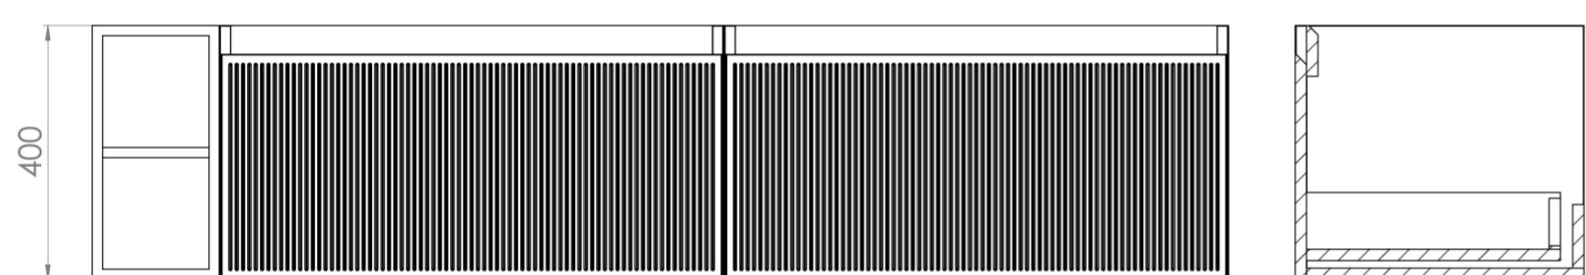

TECHNICAL DRAWING