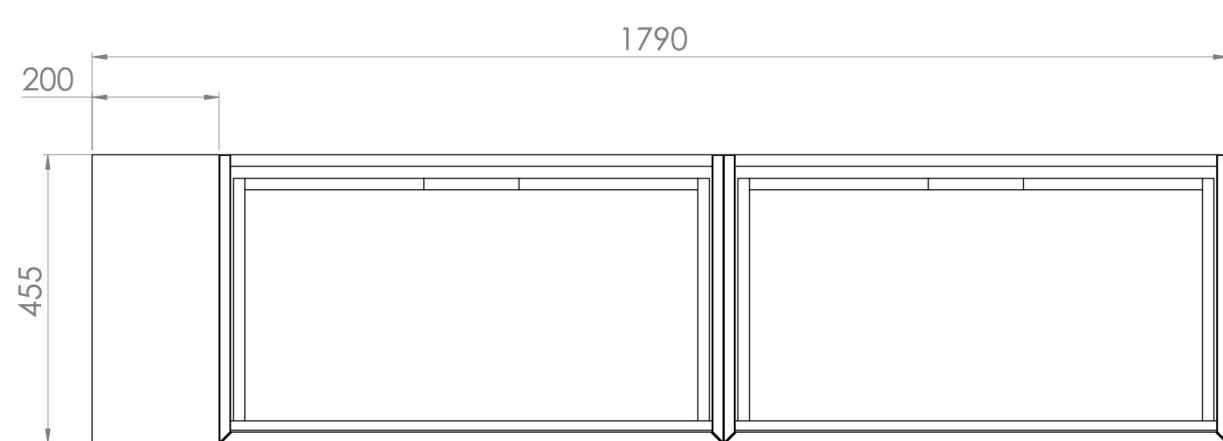

TECHNICAL DRAWING