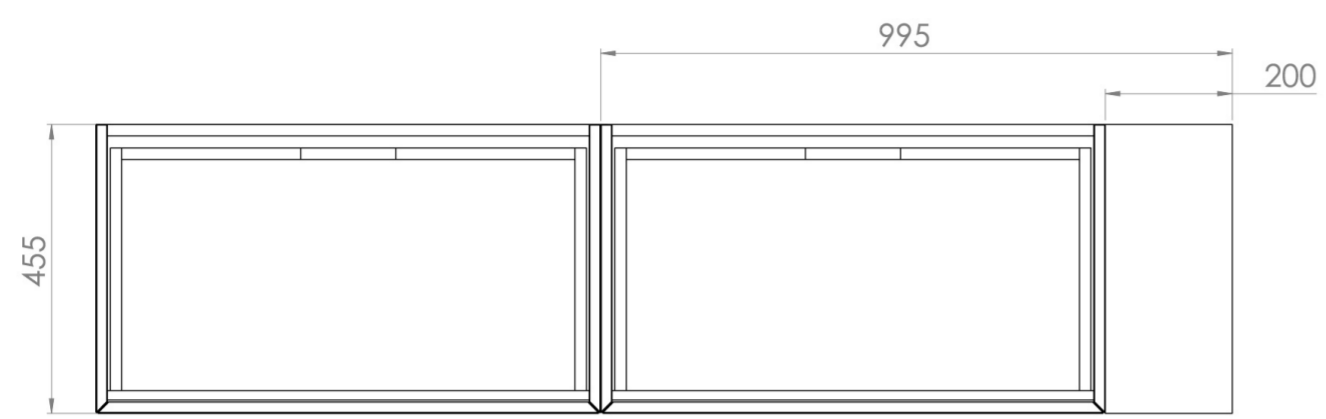

TECHNICAL DRAWING