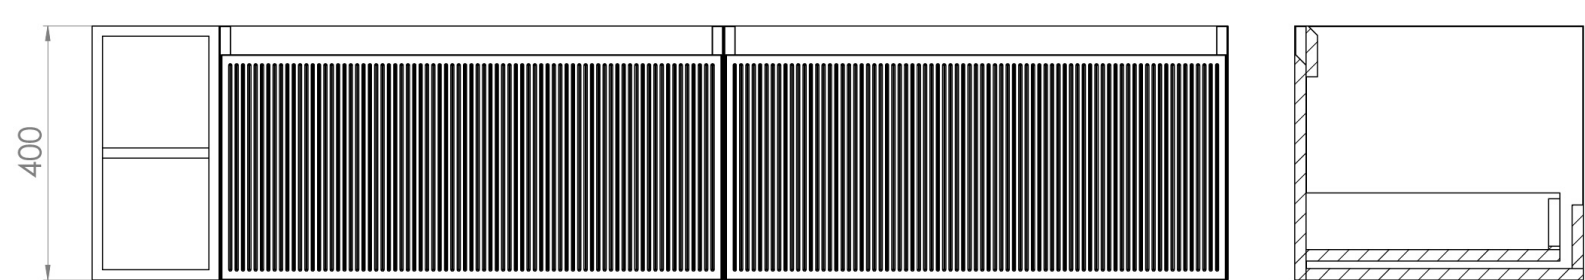

TECHNICAL DRAWING