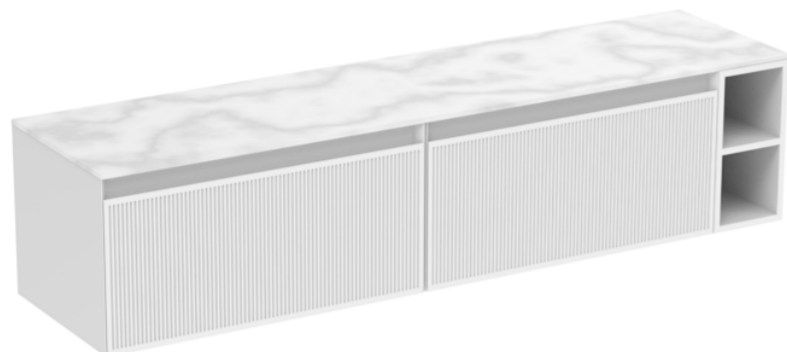

MONUMENT 180CM KIT - 2 X 80CM 1 DRAWER WALL MOUNTED UNIT & 20CM SPACERS - MATTE WHITE

PRODUCT INFORMATION

Finish: Matte White

Product Code: MO180W2.S.MW

DESCRIPTION

Influenced by Sir Christopher Wren and Dr. Robert Hooke's commemoration of the Great Fire of 1666, Monument furniture pays homage to London's rich history. The furniture echoes the fluting found on the Monument column at Fish St Hill, London EC3R.

Experience versatility with our innovative design: pair any 60cm or 80cm unit with a 20cm spacer unit and a countertop, enabling you to create your perfect basin setup.

Parts to be purchased separately: 2 x MO080W1.MW, 1 x UNI020S.MW & UNI180T.C