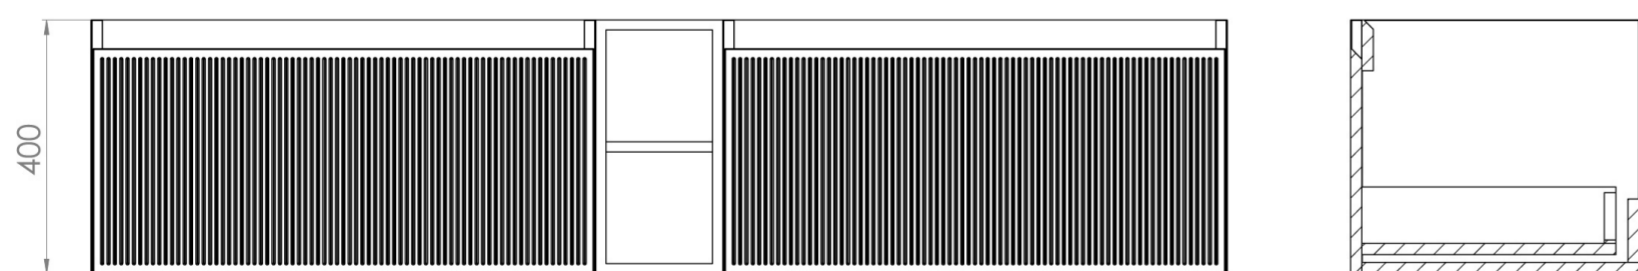

TECHNICAL DRAWING