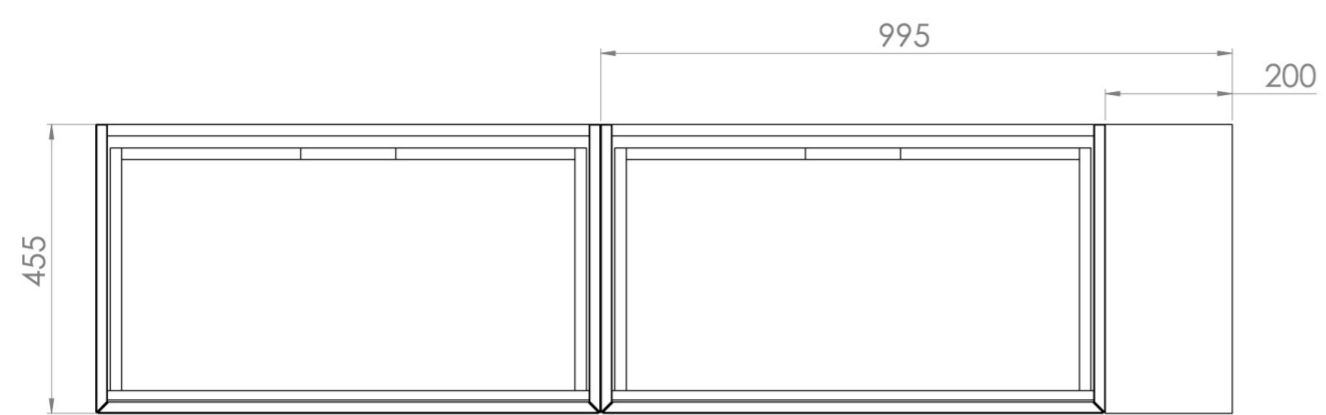

TECHNICAL DRAWING