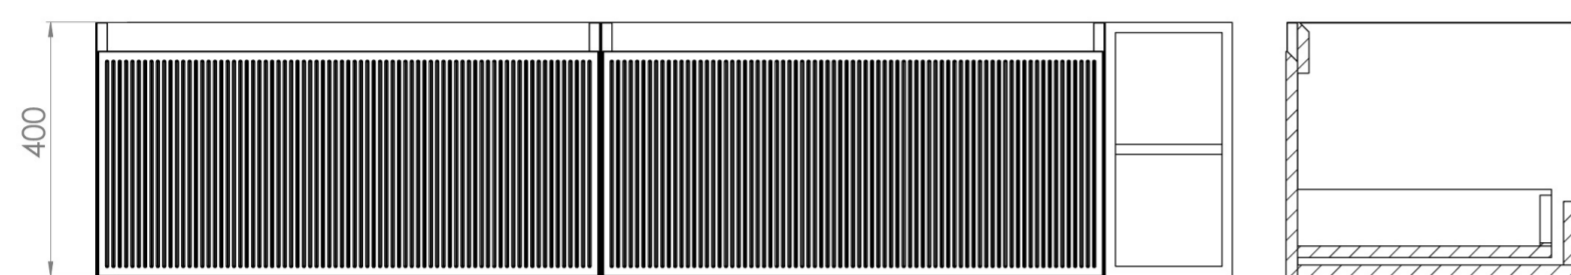

TECHNICAL DRAWING