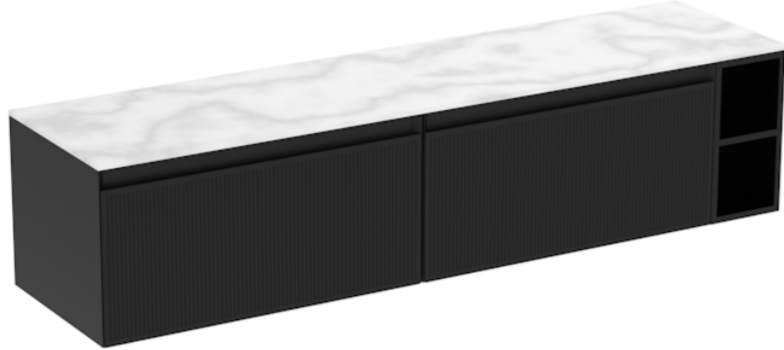

MONUMENT 180CM KIT - 2 X 80CM 1 DRAWER WALL MOUNTED UNIT & 20CM SPACERS - MATTE BLACK

PRODUCT INFORMATION

Finish:

Matte Black

Product Code: MO180W2.S.MB

DESCRIPTION

Influenced by Sir Christopher Wren and Dr. Robert Hooke's commemoration of the Great Fire of 1666, Monument furniture pays homage to London's rich history. The furniture echoes the fluting found on the Monument column at Fish St Hill, London EC3R.

Experience versatility with our innovative design: pair any 60cm or 80cm unit with a 20cm spacer unit and a countertop, enabling you to create your perfect basin setup.

Parts to be purchased separately: 2 x MO080W1.MB, 1 x UNI020S.MB & UNI180T.C

<https://saneux.com/products/monument-180cm-kit-2-x-80cm-1-drawer-wall-mounted-unit-20cm-spacers-matte-black>