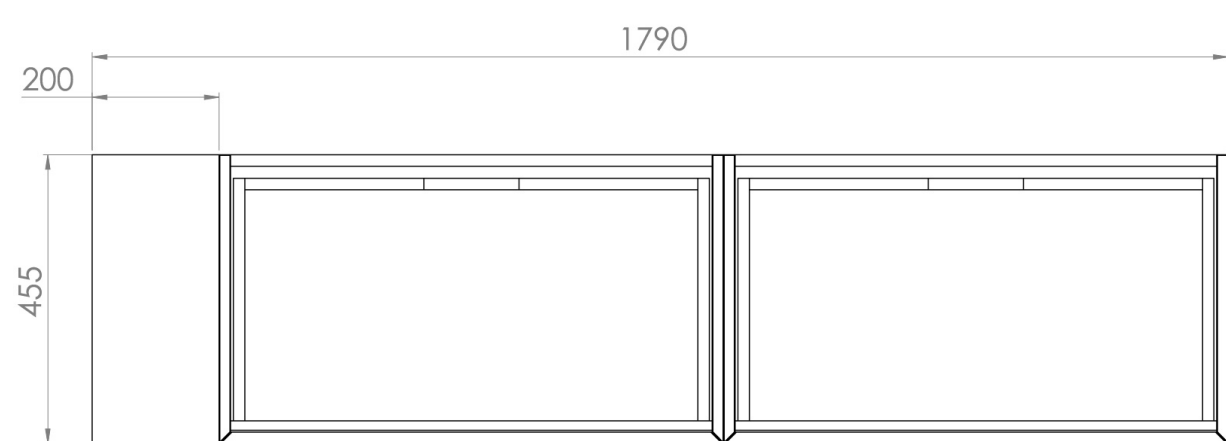

TECHNICAL DRAWING