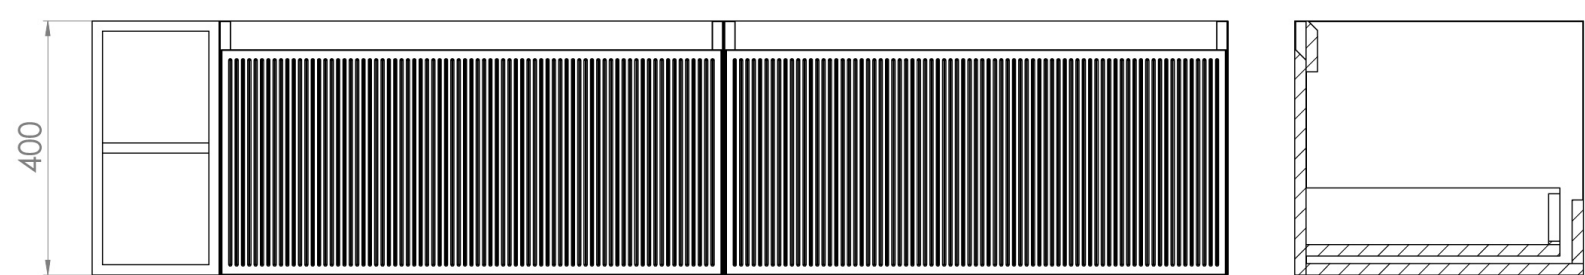

TECHNICAL DRAWING