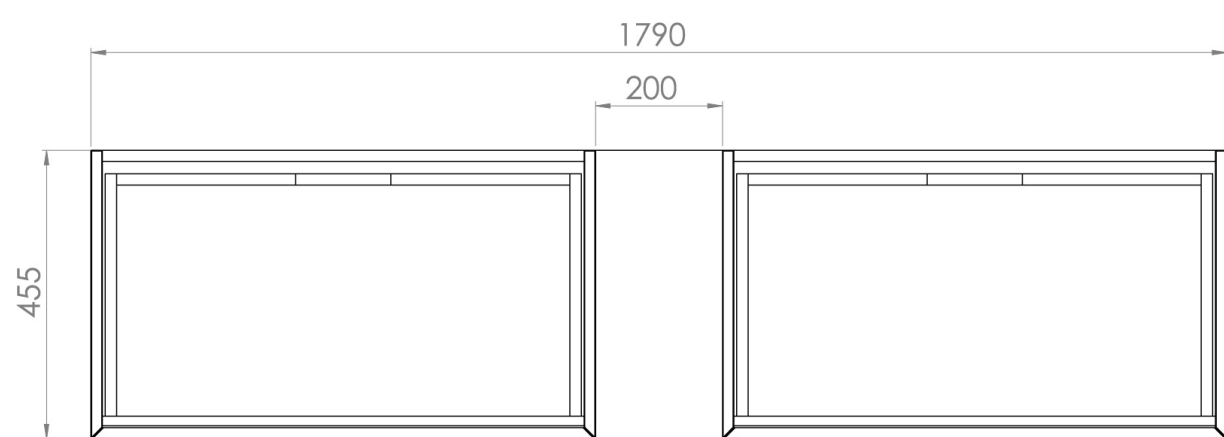

TECHNICAL DRAWING