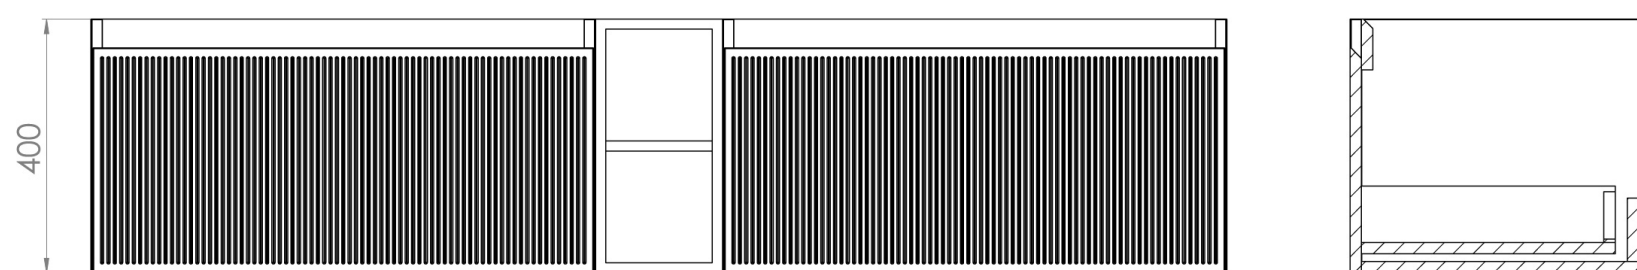

TECHNICAL DRAWING