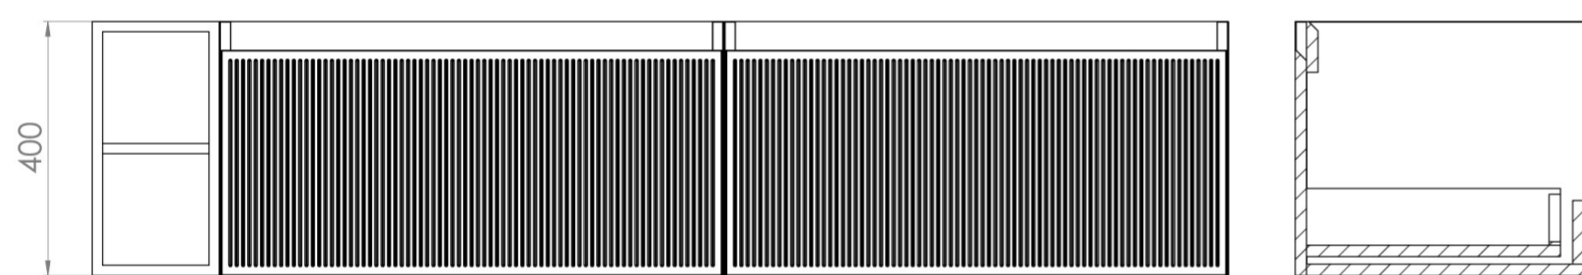

TECHNICAL DRAWING