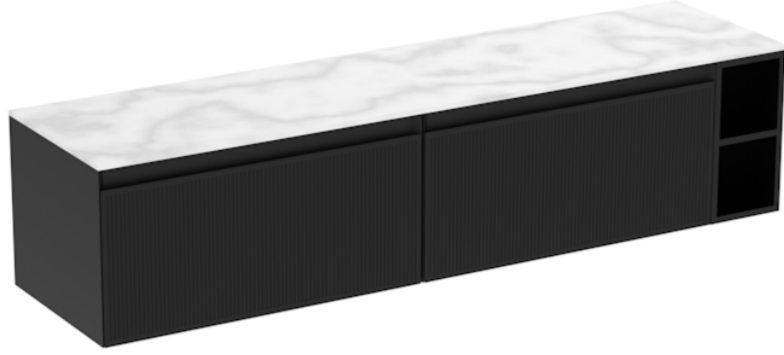

MONUMENT 180CM KIT - 2 X 80CM 1 DRAWER WALL MOUNTED UNIT & 20CM SPACERS - MATTE BLACK

PRODUCT INFORMATION

Finish:

Matte Black

Product Code: MO180W2.S.MB

DESCRIPTION

Influenced by Sir Christopher Wren and Dr. Robert Hooke's commemoration of the Great Fire of 1666, Monument furniture pays homage to London's rich history. The furniture echoes the fluting found on the Monument column at Fish St Hill, London EC3R.

Experience versatility with our innovative design: pair any 60cm or 80cm unit with a 20cm spacer unit and a countertop, enabling you to create your perfect basin setup.

Parts to be purchased separately: 2 x MO080W1.MB, 1 x UNI020S.MB & UNI180T.C

<https://saneux.com/products/monument-180cm-kit-2-x-80cm-1-drawer-wall-mounted-unit-20cm-spacers-matte-black>