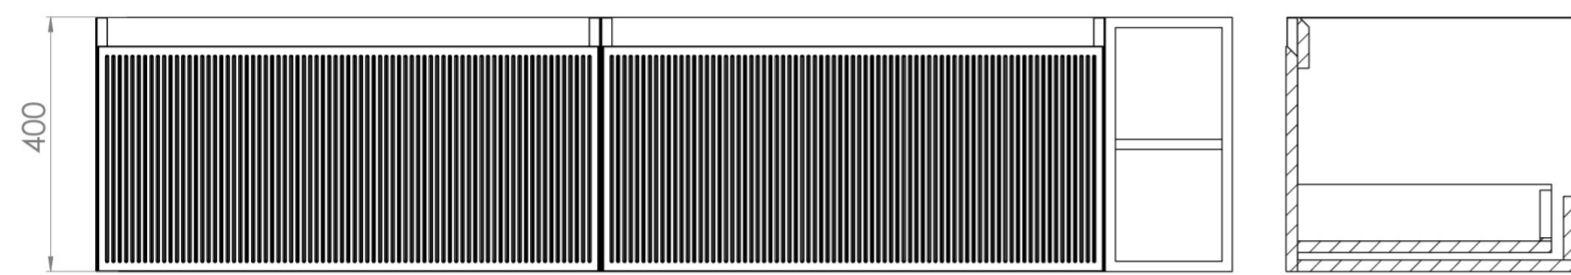

TECHNICAL DRAWING