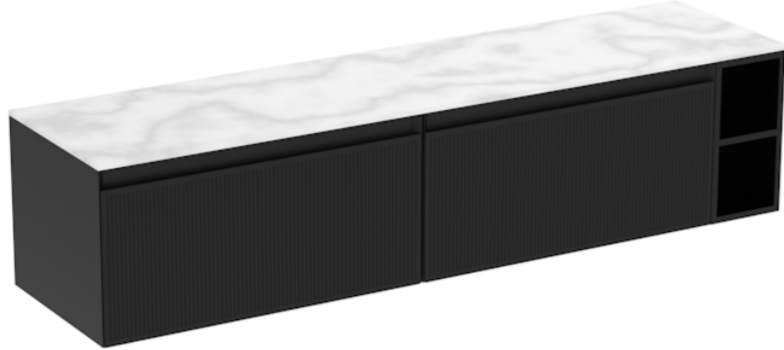

# MONUMENT 180CM KIT - 2 X 80CM 1 DRAWER WALL MOUNTED UNIT & 20CM SPACERS - MATTE BLACK

---

## PRODUCT INFORMATION

**Finish:**

Matte Black

**Product Code:** MO180W2.S.MB

---

## DESCRIPTION

Influenced by Sir Christopher Wren and Dr. Robert Hooke's commemoration of the Great Fire of 1666, Monument furniture pays homage to London's rich history. The furniture echoes the fluting found on the Monument column at Fish St Hill, London EC3R.

Experience versatility with our innovative design: pair any 60cm or 80cm unit with a 20cm spacer unit and a countertop, enabling you to create your perfect basin setup.

Parts to be purchased separately: 2 x MO080W1.MB, 1 x UNI020S.MB & UNI180T.C