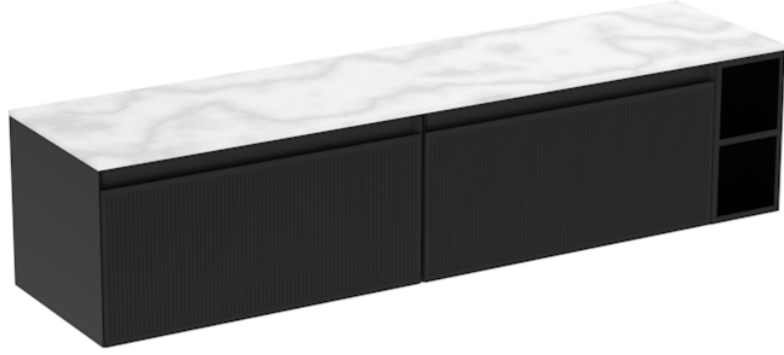

# MONUMENT 180CM KIT - 2 X 80CM 1 DRAWER WALL MOUNTED UNIT & 20CM SPACERS - MATTE BLACK

---

## PRODUCT INFORMATION

**Finish:**

Matte Black

**Product Code:** MO180W2.S.MB

---

## DESCRIPTION

Influenced by Sir Christopher Wren and Dr. Robert Hooke's commemoration of the Great Fire of 1666, Monument furniture pays homage to London's rich history. The furniture echoes the fluting found on the Monument column at Fish St Hill, London EC3R.

Experience versatility with our innovative design: pair any 60cm or 80cm unit with a 20cm spacer unit and a countertop, enabling you to create your perfect basin setup.

Parts to be purchased separately: 2 x MO080W1.MB, 1 x UNI020S.MB & UNI180T.C