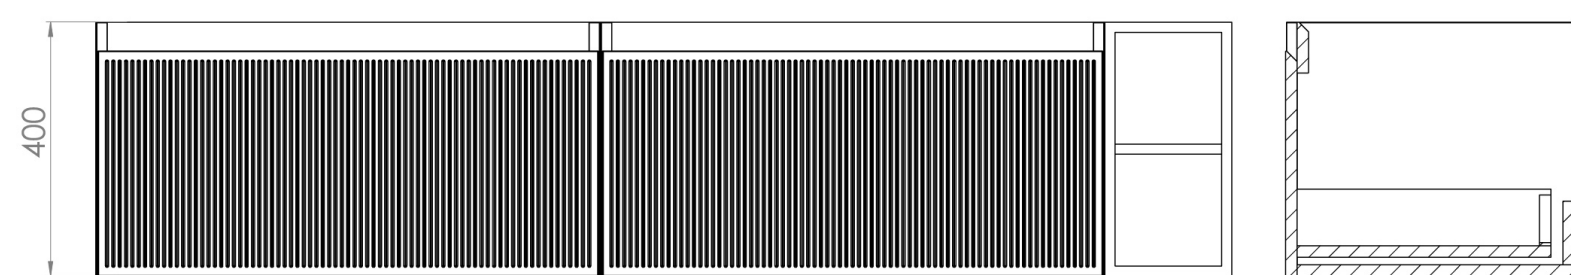

TECHNICAL DRAWING