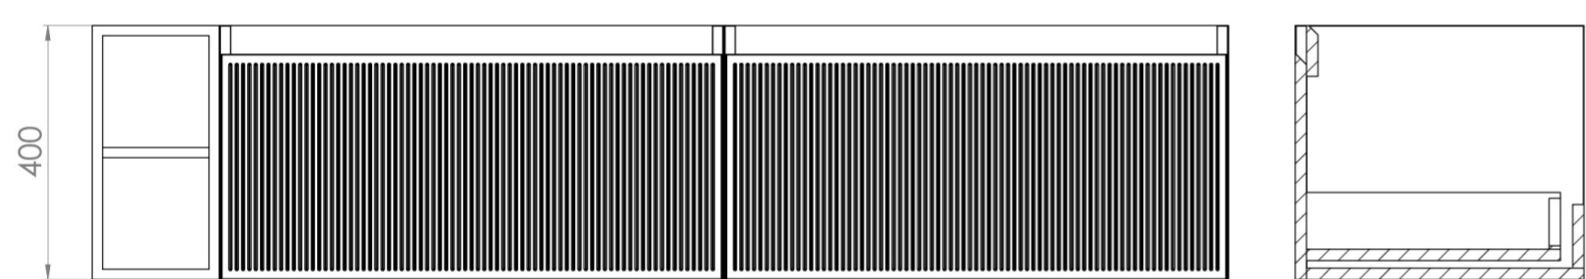

TECHNICAL DRAWING