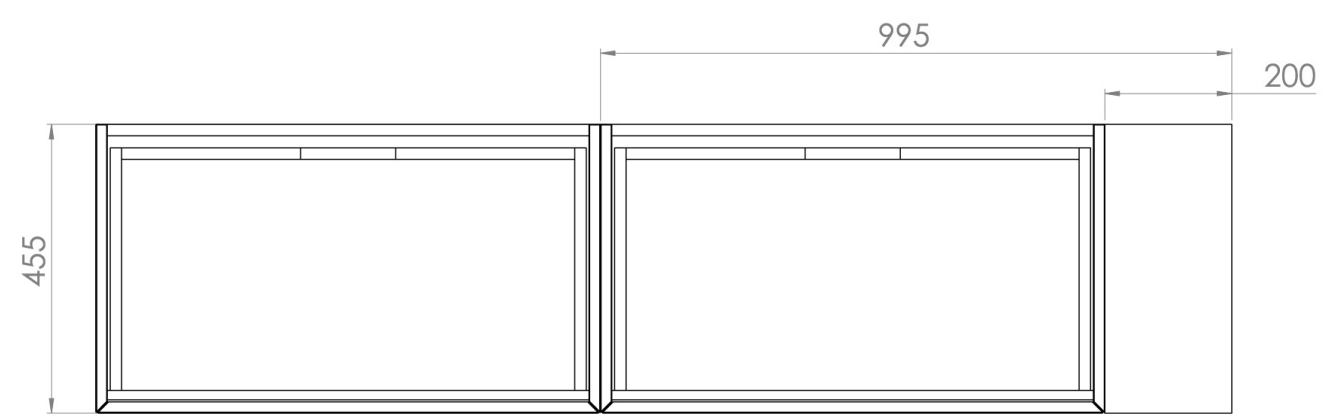

TECHNICAL DRAWING