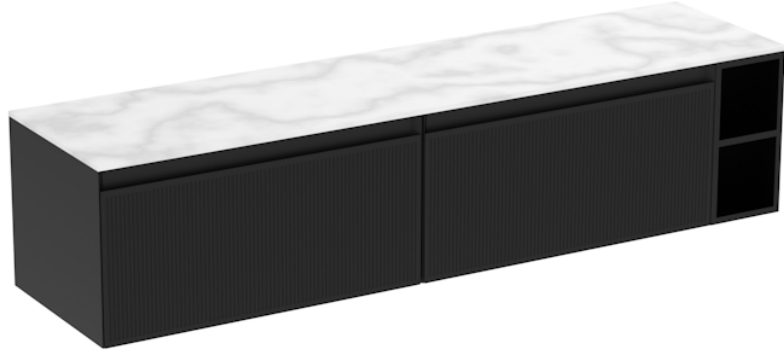

# MONUMENT 180CM KIT - 2 X 80CM 1 DRAWER WALL MOUNTED UNIT & 20CM SPACERS - MATTE BLACK

---

## PRODUCT INFORMATION

**Finish:**

Matte Black

**Product Code:** MO180W2.S.MB

---

## DESCRIPTION

Influenced by Sir Christopher Wren and Dr. Robert Hooke's commemoration of the Great Fire of 1666, Monument furniture pays homage to London's rich history. The furniture echoes the fluting found on the Monument column at Fish St Hill, London EC3R.

Experience versatility with our innovative design: pair any 60cm or 80cm unit with a 20cm spacer unit and a countertop, enabling you to create your perfect basin setup.

Parts to be purchased separately: 2 x MO080W1.MB, 1 x UNI020S.MB & UNI180T.C