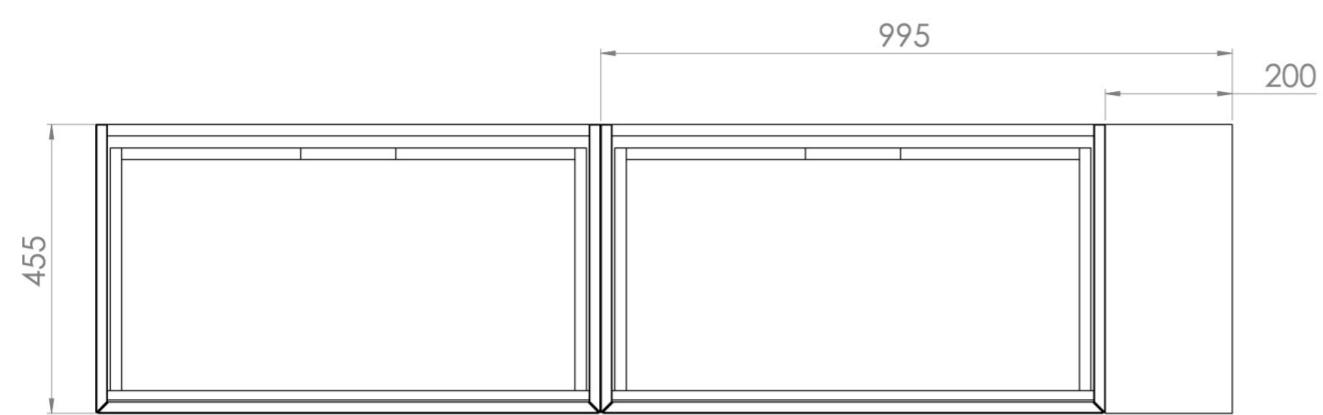

TECHNICAL DRAWING