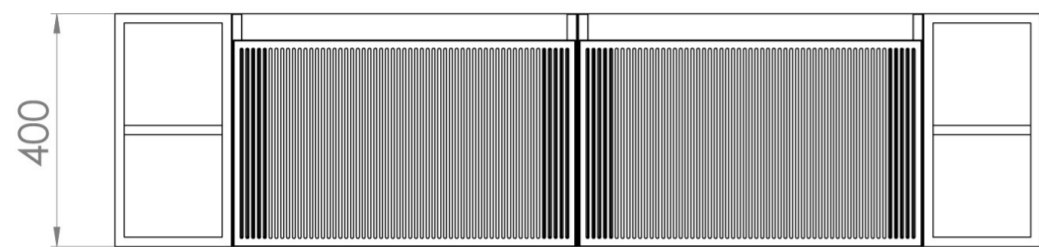

TECHNICAL DRAWING

Saneux reserves the right to alter the specifications and product range without prior notice. Dimensions are given as a guide only. Dimensions should not be used for surrounding furniture, fixtures and fittings until the product is on site.

<https://saneux.com/products/monument-160cm-kit-2-x-60cm-1-drawer-wall-mounted-unit-2-x-20cm-spacers-matte-sage>