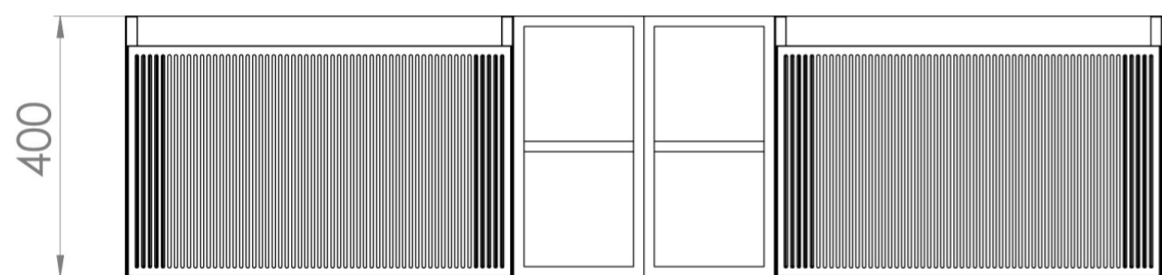

TECHNICAL DRAWING

Saneux reserves the right to alter the specifications and product range without prior notice. Dimensions are given as a guide only. Dimensions should not be used for surrounding furniture, fixtures and fittings until the product is on site.

<https://saneux.com/products/monument-160cm-kit-2-x-60cm-1-drawer-wall-mounted-unit-2-x-20cm-spacers-matte-sage>