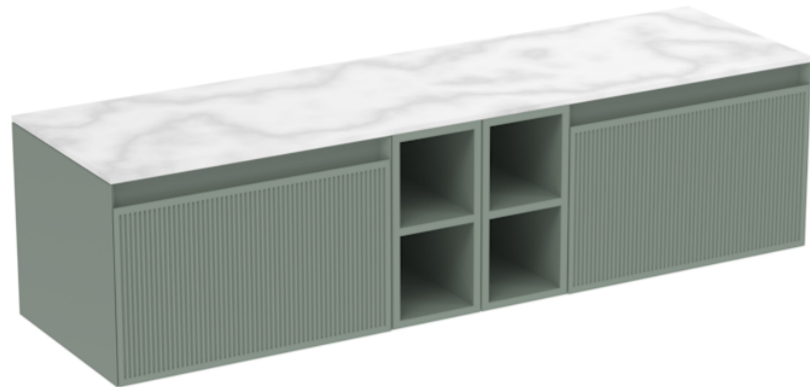

MONUMENT 160CM KIT - 2 X 60CM 1 DRAWER WALL MOUNTED UNIT & 2 X 20CM SPACERS - MATTE SAGE

PRODUCT INFORMATION

Finish:

Matte Sage

Product Code: MO160W2.S2.MS

DESCRIPTION

Influenced by Sir Christopher Wren and Dr. Robert Hooke's commemoration of the Great Fire of 1666, Monument furniture pays homage to London's rich history. The furniture echoes the fluting found on the Monument column at Fish St Hill, London EC3R.

Experience versatility with our innovative design: pair any 60cm or 80cm unit with a 20cm spacer unit and a countertop, enabling you to create your perfect basin setup.

Parts to be purchased separately: 2 x MO060W1.MS, 2 x UNI020S.MS & 1 x UNII40T.C

<https://saneux.com/products/monument-160cm-kit-2-x-60cm-1-drawer-wall-mounted-unit-2-x-20cm-spacers-matte-sage>