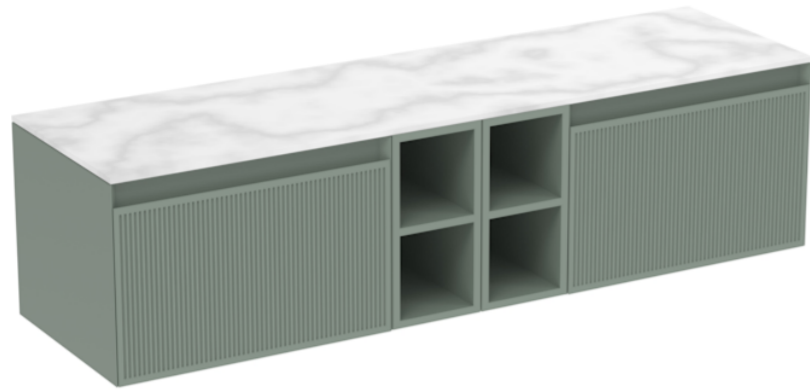

MONUMENT 160CM KIT - 2 X 60CM 1 DRAWER WALL MOUNTED UNIT & 2 X 20CM SPACERS - MATTE SAGE

PRODUCT INFORMATION

Finish:

Matte Sage

Product Code: MO160W2.S2.MS

DESCRIPTION

Influenced by Sir Christopher Wren and Dr. Robert Hooke's commemoration of the Great Fire of 1666, Monument furniture pays homage to London's rich history. The furniture echoes the fluting found on the Monument column at Fish St Hill, London EC3R.

Experience versatility with our innovative design: pair any 60cm or 80cm unit with a 20cm spacer unit and a countertop, enabling you to create your perfect basin setup.

Parts to be purchased separately: 2 x MO060W1.MS, 2 x UNI020S.MS & 1 x UNII40T.C

<https://saneux.com/products/monument-160cm-kit-2-x-60cm-1-drawer-wall-mounted-unit-2-x-20cm-spacers-matte-sage>