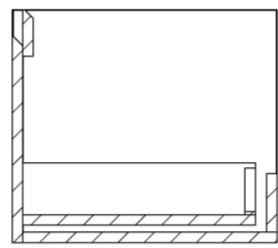

TECHNICAL DRAWING

Saneux reserves the right to alter the specifications and product range without prior notice. Dimensions are given as a guide only. Dimensions should not be used for surrounding furniture, fixtures and fittings until the product is on site.

<https://saneux.com/products/monument-160cm-kit-2-x-60cm-1-drawer-wall-mounted-unit-2-x-20cm-spacers-matte-sage>