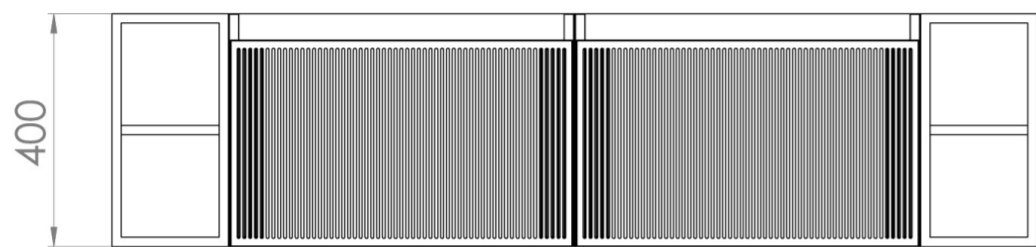

TECHNICAL DRAWING

Saneux reserves the right to alter the specifications and product range without prior notice. Dimensions are given as a guide only. Dimensions should not be used for surrounding furniture, fixtures and fittings until the product is on site.

<https://saneux.com/products/monument-160cm-kit-2-x-60cm-1-drawer-wall-mounted-unit-2-x-20cm-spacers-matte-sage>