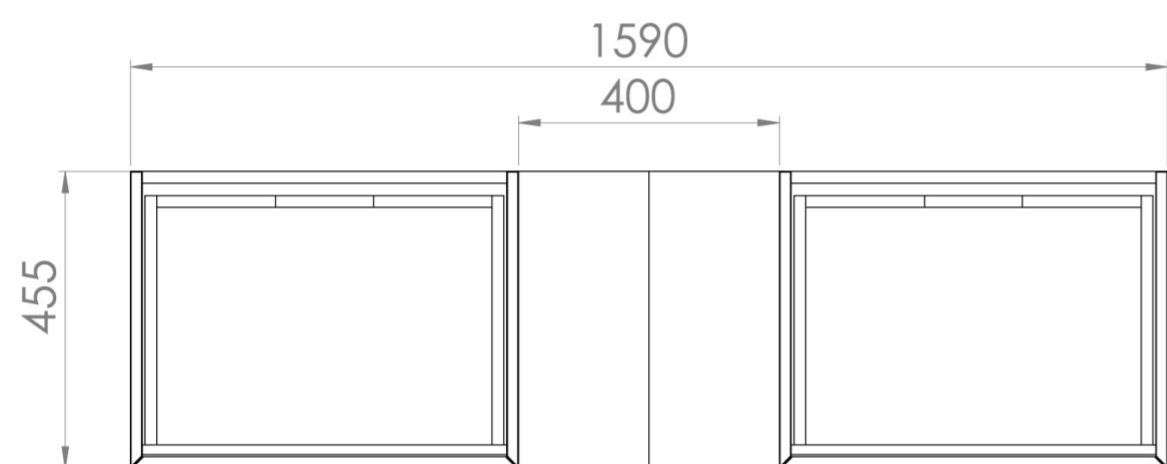

TECHNICAL DRAWING

Saneux reserves the right to alter the specifications and product range without prior notice. Dimensions are given as a guide only. Dimensions should not be used for surrounding furniture, fixtures and fittings until the product is on site.

<https://saneux.com/products/monument-160cm-kit-2-x-60cm-1-drawer-wall-mounted-unit-2-x-20cm-spacers-matte-sage>