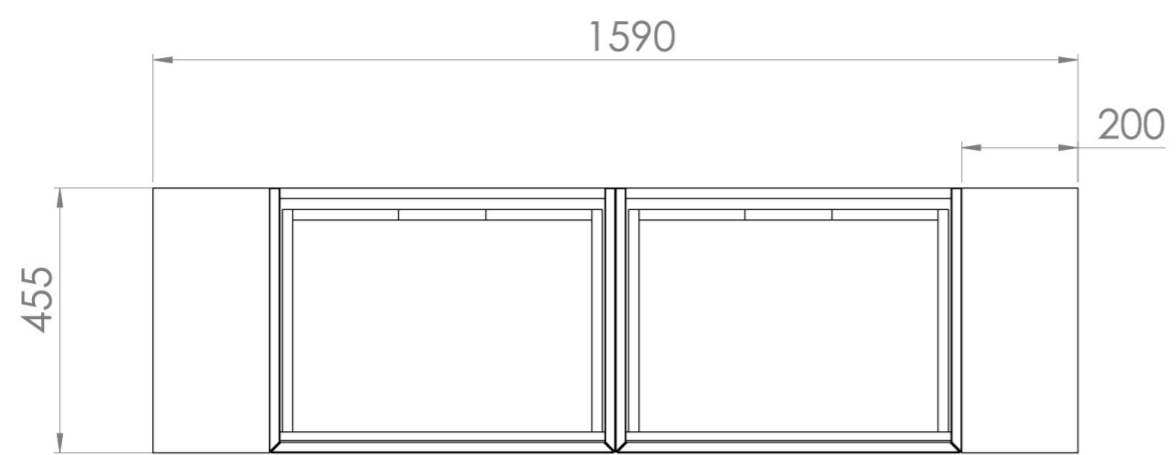

TECHNICAL DRAWING

Saneux reserves the right to alter the specifications and product range without prior notice. Dimensions are given as a guide only. Dimensions should not be used for surrounding furniture, fixtures and fittings until the product is on site.

<https://saneux.com/products/monument-160cm-kit-2-x-60cm-1-drawer-wall-mounted-unit-2-x-20cm-spacers-matte-sage>