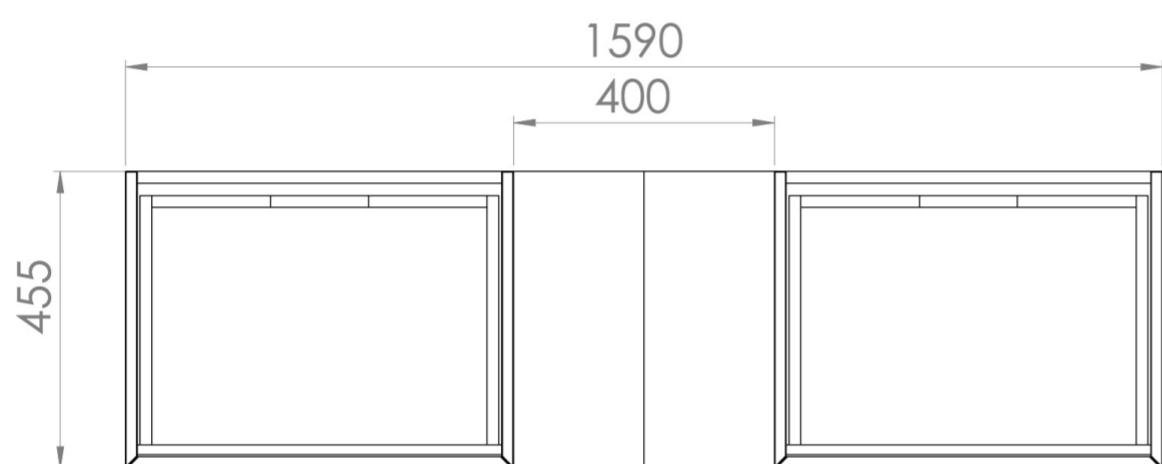

TECHNICAL DRAWING

Saneux reserves the right to alter the specifications and product range without prior notice. Dimensions are given as a guide only. Dimensions should not be used for surrounding furniture, fixtures and fittings until the product is on site.

<https://saneux.com/products/monument-160cm-kit-2-x-60cm-1-drawer-wall-mounted-unit-2-x-20cm-spacers-matte-sage>