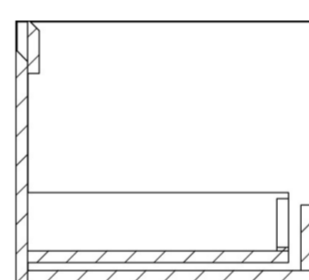

TECHNICAL DRAWING

Saneux reserves the right to alter the specifications and product range without prior notice. Dimensions are given as a guide only. Dimensions should not be used for surrounding furniture, fixtures and fittings until the product is on site.

<https://saneux.com/products/monument-160cm-kit-2-x-60cm-1-drawer-wall-mounted-unit-2-x-20cm-spacers-matte-sage>