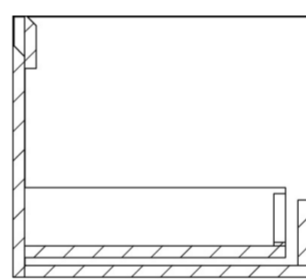

TECHNICAL DRAWING

Saneux reserves the right to alter the specifications and product range without prior notice. Dimensions are given as a guide only. Dimensions should not be used for surrounding furniture, fixtures and fittings until the product is on site.

<https://saneux.com/products/monument-160cm-kit-2-x-60cm-1-drawer-wall-mounted-unit-2-x-20cm-spacers-matte-sage>