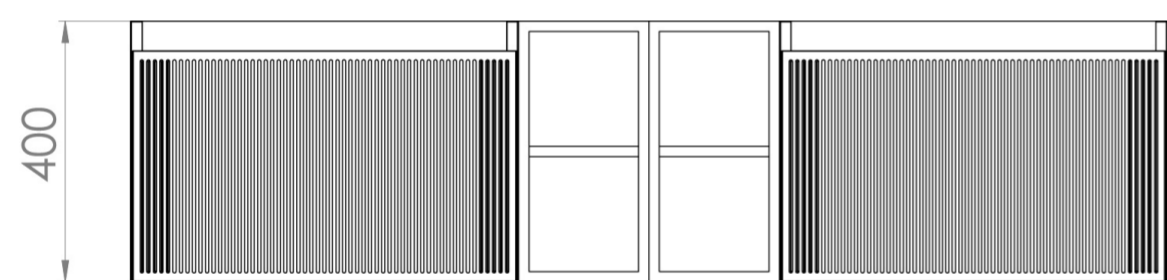

TECHNICAL DRAWING

Saneux reserves the right to alter the specifications and product range without prior notice. Dimensions are given as a guide only. Dimensions should not be used for surrounding furniture, fixtures and fittings until the product is on site.

<https://saneux.com/products/monument-160cm-kit-2-x-60cm-1-drawer-wall-mounted-unit-2-x-20cm-spacers-matte-sage>