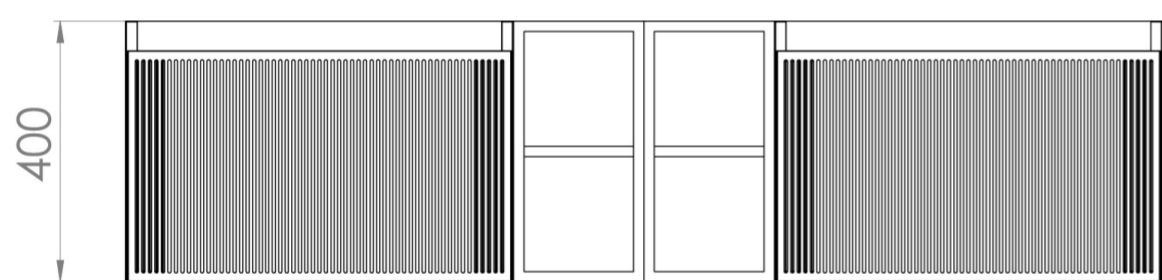

TECHNICAL DRAWING

Saneux reserves the right to alter the specifications and product range without prior notice. Dimensions are given as a guide only. Dimensions should not be used for surrounding furniture, fixtures and fittings until the product is on site.

<https://saneux.com/products/monument-160cm-kit-2-x-60cm-1-drawer-wall-mounted-unit-2-x-20cm-spacers-matte-sage>