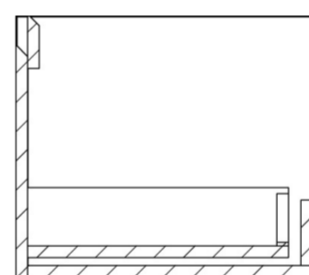

TECHNICAL DRAWING

Saneux reserves the right to alter the specifications and product range without prior notice. Dimensions are given as a guide only. Dimensions should not be used for surrounding furniture, fixtures and fittings until the product is on site.

<https://saneux.com/products/monument-160cm-kit-2-x-60cm-1-drawer-wall-mounted-unit-2-x-20cm-spacers-matte-sage>