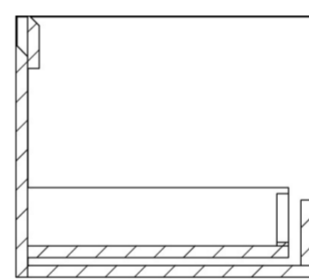

TECHNICAL DRAWING

Saneux reserves the right to alter the specifications and product range without prior notice. Dimensions are given as a guide only. Dimensions should not be used for surrounding furniture, fixtures and fittings until the product is on site.

<https://saneux.com/products/monument-160cm-kit-2-x-60cm-1-drawer-wall-mounted-unit-2-x-20cm-spacers-matte-sage>