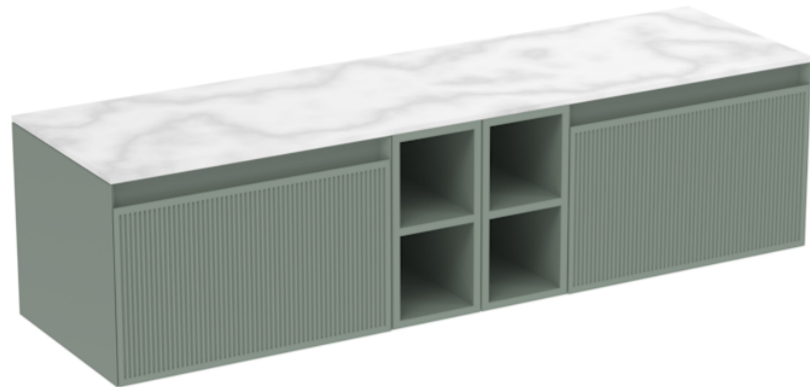

# MONUMENT 160CM KIT - 2 X 60CM 1 DRAWER WALL MOUNTED UNIT & 2 X 20CM SPACERS - MATTE SAGE

---

## PRODUCT INFORMATION

**Finish:**

Matte Sage

**Product Code:** MO160W2.S2.MS

---

Experience versatility with our innovative design: pair any 60cm or 80cm unit with a 20cm spacer unit and a countertop, enabling you to create your perfect basin setup.

Parts to be purchased separately: 2 x MO060W1.MS, 2 x UNI020S.MS & 1 x UNII40T.C