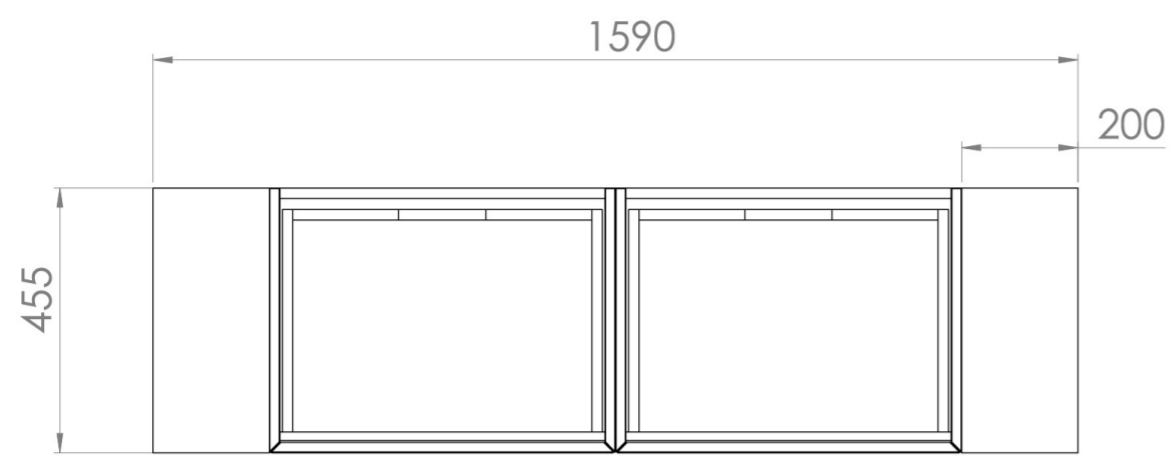

TECHNICAL DRAWING

Saneux reserves the right to alter the specifications and product range without prior notice. Dimensions are given as a guide only. Dimensions should not be used for surrounding furniture, fixtures and fittings until the product is on site.

<https://saneux.com/products/monument-160cm-kit-2-x-60cm-1-drawer-wall-mounted-unit-2-x-20cm-spacers-matte-white>