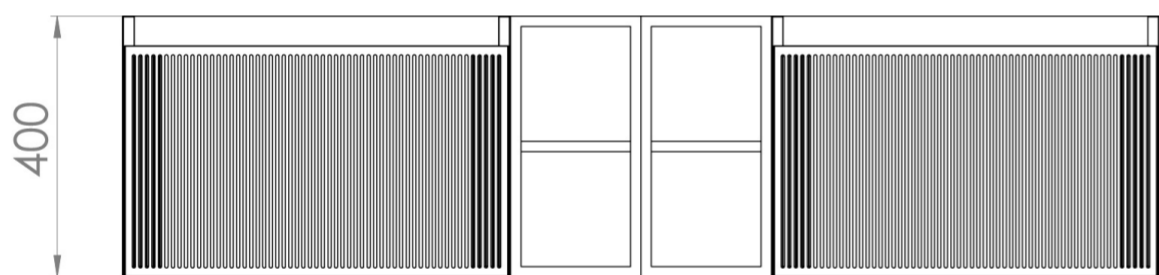

TECHNICAL DRAWING

Saneux reserves the right to alter the specifications and product range without prior notice. Dimensions are given as a guide only. Dimensions should not be used for surrounding furniture, fixtures and fittings until the product is on site.

<https://saneux.com/products/monument-160cm-kit-2-x-60cm-1-drawer-wall-mounted-unit-2-x-20cm-spacers-matte-white>