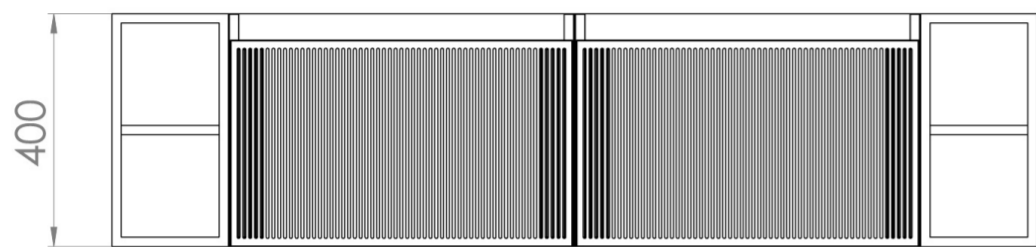

TECHNICAL DRAWING

Saneux reserves the right to alter the specifications and product range without prior notice. Dimensions are given as a guide only. Dimensions should not be used for surrounding furniture, fixtures and fittings until the product is on site.

<https://saneux.com/products/monument-160cm-kit-2-x-60cm-1-drawer-wall-mounted-unit-2-x-20cm-spacers-matte-white>