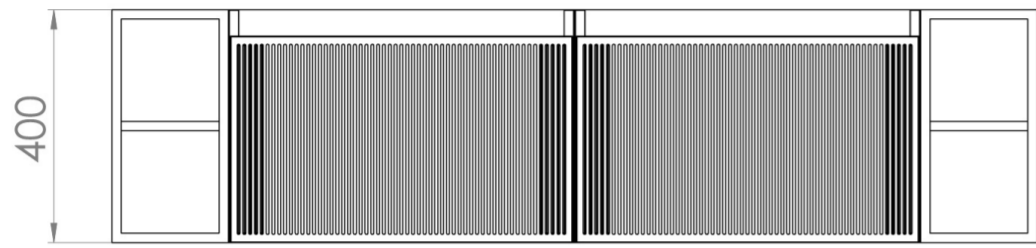

TECHNICAL DRAWING

Saneux reserves the right to alter the specifications and product range without prior notice. Dimensions are given as a guide only. Dimensions should not be used for surrounding furniture, fixtures and fittings until the product is on site.

<https://saneux.com/products/monument-160cm-kit-2-x-60cm-1-drawer-wall-mounted-unit-2-x-20cm-spacers-matte-white>