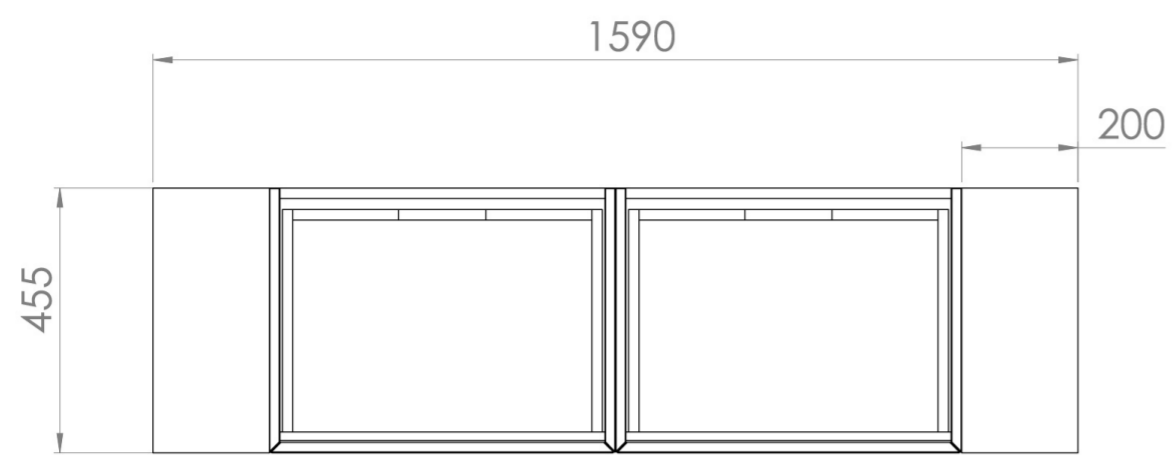

TECHNICAL DRAWING

Saneux reserves the right to alter the specifications and product range without prior notice. Dimensions are given as a guide only. Dimensions should not be used for surrounding furniture, fixtures and fittings until the product is on site.

<https://saneux.com/products/monument-160cm-kit-2-x-60cm-1-drawer-wall-mounted-unit-2-x-20cm-spacers-matte-white>