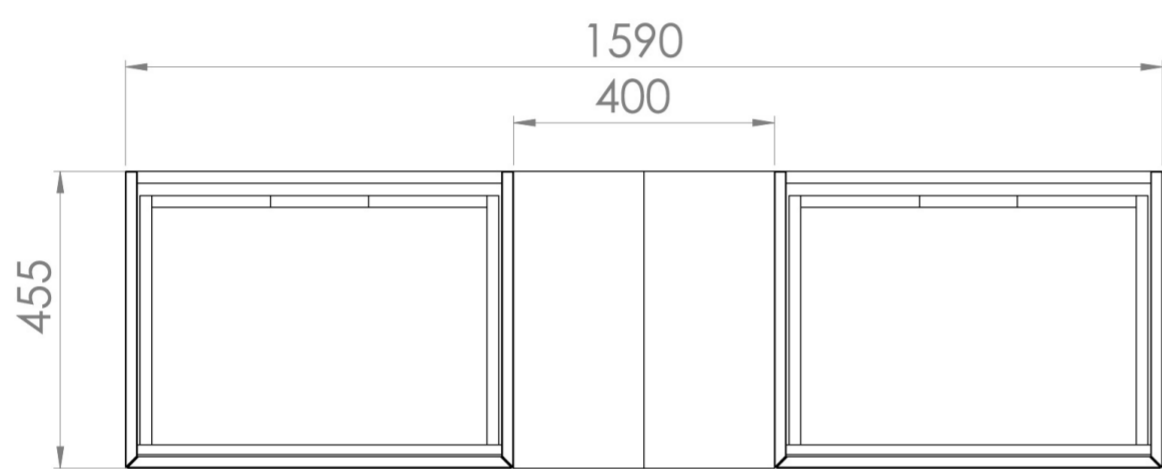

TECHNICAL DRAWING

Saneux reserves the right to alter the specifications and product range without prior notice. Dimensions are given as a guide only. Dimensions should not be used for surrounding furniture, fixtures and fittings until the product is on site.

<https://saneux.com/products/monument-160cm-kit-2-x-60cm-1-drawer-wall-mounted-unit-2-x-20cm-spacers-matte-white>