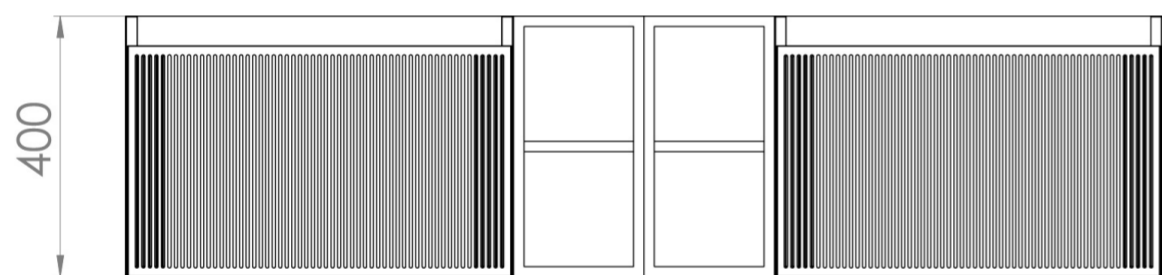

TECHNICAL DRAWING

Saneux reserves the right to alter the specifications and product range without prior notice. Dimensions are given as a guide only. Dimensions should not be used for surrounding furniture, fixtures and fittings until the product is on site.

<https://saneux.com/products/monument-160cm-kit-2-x-60cm-1-drawer-wall-mounted-unit-2-x-20cm-spacers-matte-white>