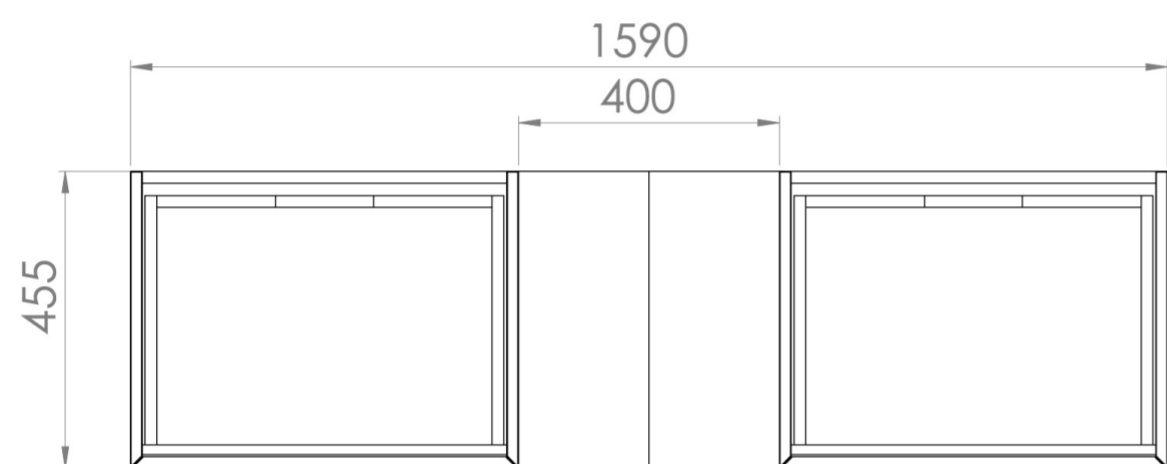

TECHNICAL DRAWING

Saneux reserves the right to alter the specifications and product range without prior notice. Dimensions are given as a guide only. Dimensions should not be used for surrounding furniture, fixtures and fittings until the product is on site.

<https://saneux.com/products/monument-160cm-kit-2-x-60cm-1-drawer-wall-mounted-unit-2-x-20cm-spacers-matte-white>