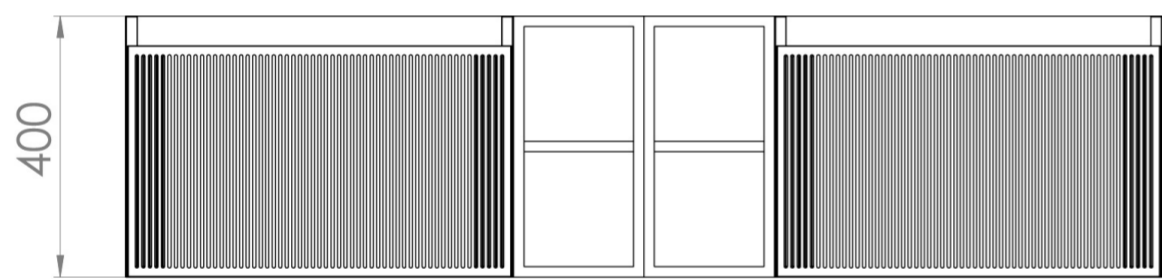

TECHNICAL DRAWING

Saneux reserves the right to alter the specifications and product range without prior notice. Dimensions are given as a guide only. Dimensions should not be used for surrounding furniture, fixtures and fittings until the product is on site.

<https://saneux.com/products/monument-160cm-kit-2-x-60cm-1-drawer-wall-mounted-unit-2-x-20cm-spacers-matte-white>