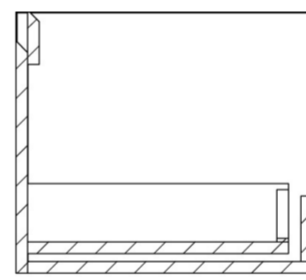

TECHNICAL DRAWING

Saneux reserves the right to alter the specifications and product range without prior notice. Dimensions are given as a guide only. Dimensions should not be used for surrounding furniture, fixtures and fittings until the product is on site.

<https://saneux.com/products/monument-160cm-kit-2-x-60cm-1-drawer-wall-mounted-unit-2-x-20cm-spacers-matte-white>