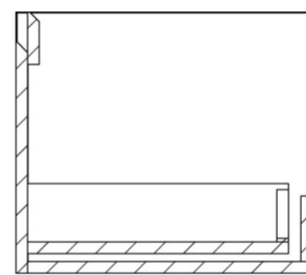

TECHNICAL DRAWING

Saneux reserves the right to alter the specifications and product range without prior notice. Dimensions are given as a guide only. Dimensions should not be used for surrounding furniture, fixtures and fittings until the product is on site.

<https://saneux.com/products/monument-160cm-kit-2-x-60cm-1-drawer-wall-mounted-unit-2-x-20cm-spacers-matte-white>