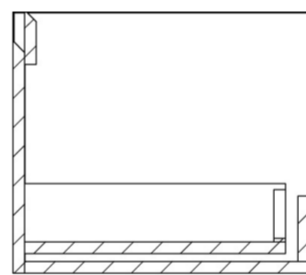

TECHNICAL DRAWING

Saneux reserves the right to alter the specifications and product range without prior notice. Dimensions are given as a guide only. Dimensions should not be used for surrounding furniture, fixtures and fittings until the product is on site.

<https://saneux.com/products/monument-160cm-kit-2-x-60cm-1-drawer-wall-mounted-unit-2-x-20cm-spacers-matte-white>