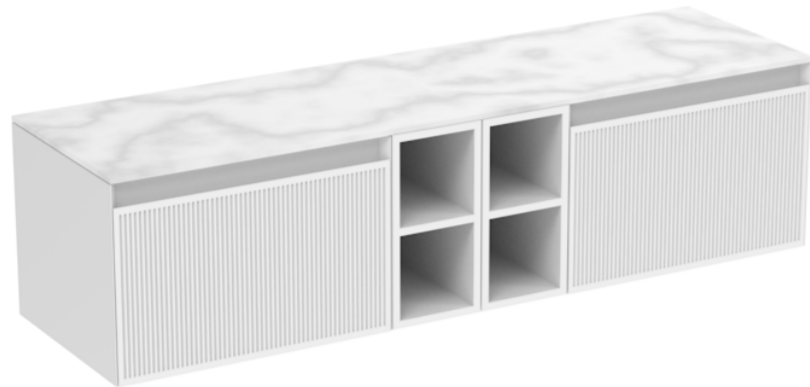

MONUMENT 160CM KIT - 2 X 60CM 1 DRAWER WALL MOUNTED UNIT & 2 X 20CM SPACERS - MATTE WHITE

PRODUCT INFORMATION

Finish:

Matte White

Product Code: MO160W2.S2.MW

DESCRIPTION

Influenced by Sir Christopher Wren and Dr. Robert Hooke's commemoration of the Great Fire of 1666, Monument furniture pays homage to London's rich history. The furniture echoes the fluting found on the Monument column at Fish St Hill, London EC3R.

Experience versatility with our innovative design: pair any 60cm or 80cm unit with a 20cm spacer unit and a countertop, enabling you to create your perfect basin setup.

Parts to be purchased separately: 2 x MO060W1.MW, 2 x UNI020S.MW & 1 x UNI140T.C