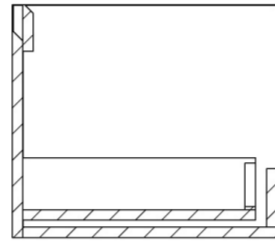

TECHNICAL DRAWING

Saneux reserves the right to alter the specifications and product range without prior notice. Dimensions are given as a guide only. Dimensions should not be used for surrounding furniture, fixtures and fittings until the product is on site.

<https://saneux.com/products/monument-160cm-kit-2-x-60cm-1-drawer-wall-mounted-unit-2-x-20cm-spacers-matte-white>