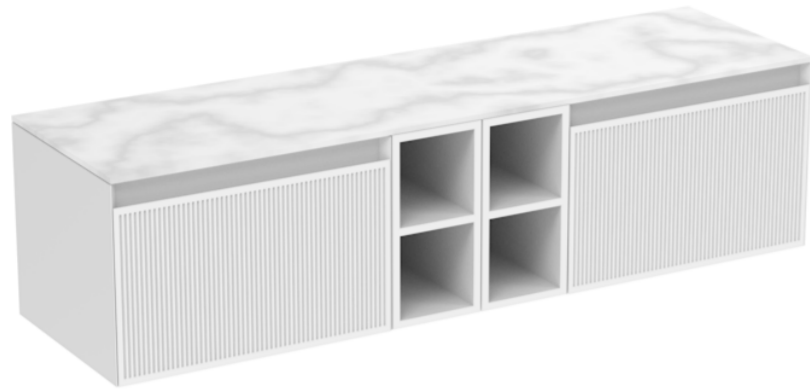

# MONUMENT 160CM KIT - 2 X 60CM 1 DRAWER WALL MOUNTED UNIT & 2 X 20CM SPACERS - MATTE WHITE

---

## PRODUCT INFORMATION

**Finish:**

Matte White

**Product Code:** MO160W2.S2.MW

---

Experience versatility with our innovative design: pair any 60cm or 80cm unit with a 20cm spacer unit and a countertop, enabling you to create your perfect basin setup.

Parts to be purchased separately: 2 x MO060W1.MW, 2 x UNI020S.MW & 1 x UNI140T.C