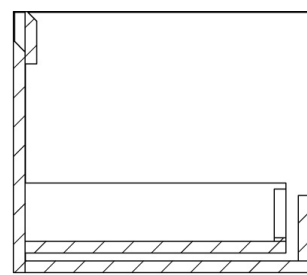

TECHNICAL DRAWING

Saneux reserves the right to alter the specifications and product range without prior notice. Dimensions are given as a guide only. Dimensions should not be used for surrounding furniture, fixtures and fittings until the product is on site.

<https://saneux.com/products/monument-160cm-kit-2-x-60cm-1-drawer-wall-mounted-unit-2-x-20cm-spacers-matte-black>