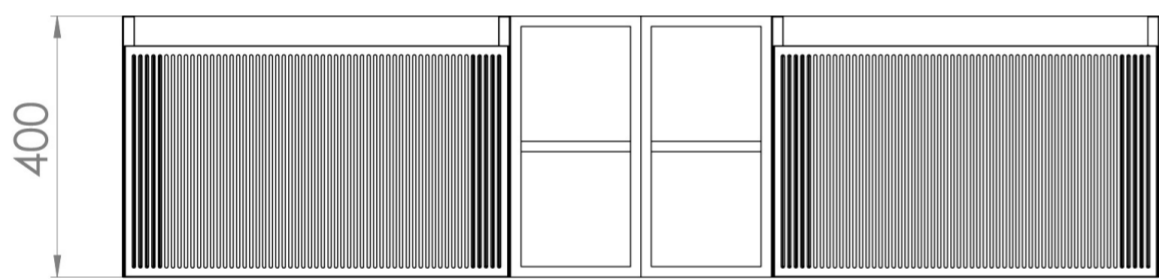

TECHNICAL DRAWING

Saneux reserves the right to alter the specifications and product range without prior notice. Dimensions are given as a guide only. Dimensions should not be used for surrounding furniture, fixtures and fittings until the product is on site.

<https://saneux.com/products/monument-160cm-kit-2-x-60cm-1-drawer-wall-mounted-unit-2-x-20cm-spacers-matte-black>