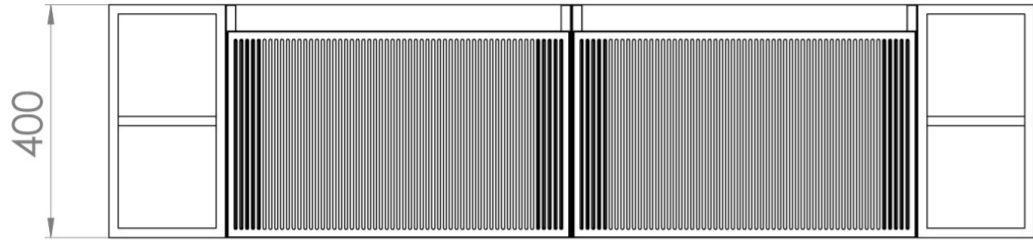

TECHNICAL DRAWING

Saneux reserves the right to alter the specifications and product range without prior notice. Dimensions are given as a guide only. Dimensions should not be used for surrounding furniture, fixtures and fittings until the product is on site.

<https://saneux.com/products/monument-160cm-kit-2-x-60cm-1-drawer-wall-mounted-unit-2-x-20cm-spacers-matte-black>