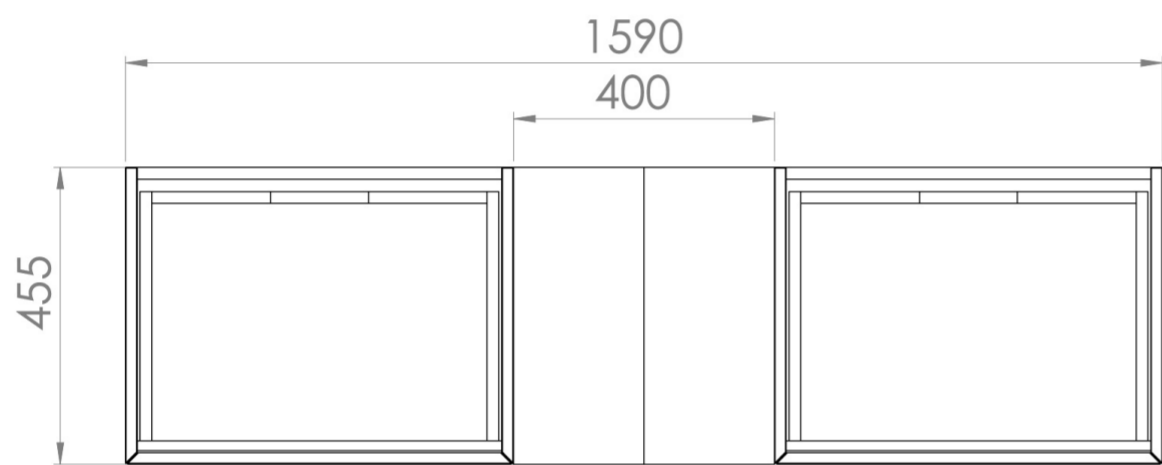

TECHNICAL DRAWING

Saneux reserves the right to alter the specifications and product range without prior notice. Dimensions are given as a guide only. Dimensions should not be used for surrounding furniture, fixtures and fittings until the product is on site.

<https://saneux.com/products/monument-160cm-kit-2-x-60cm-1-drawer-wall-mounted-unit-2-x-20cm-spacers-matte-black>