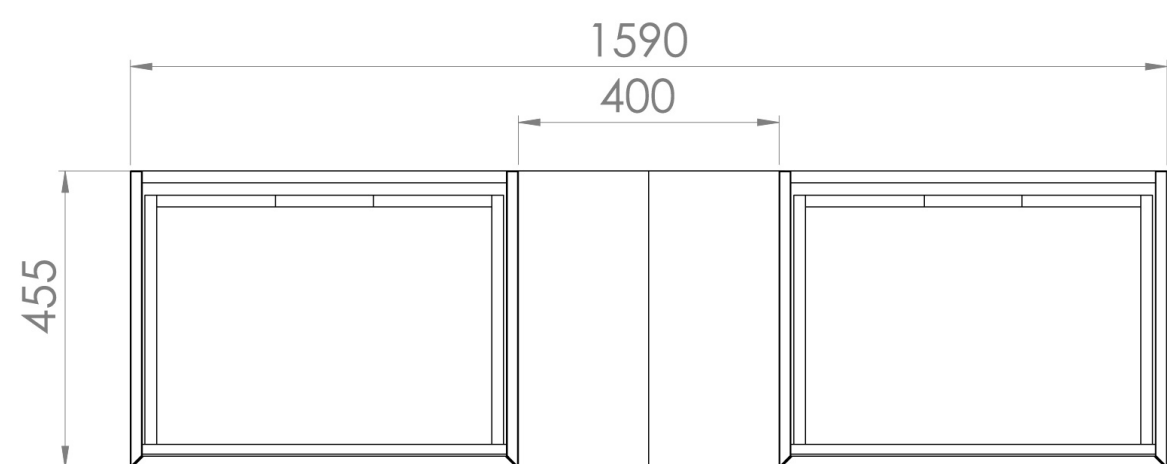

TECHNICAL DRAWING

Saneux reserves the right to alter the specifications and product range without prior notice. Dimensions are given as a guide only. Dimensions should not be used for surrounding furniture, fixtures and fittings until the product is on site.

<https://saneux.com/products/monument-160cm-kit-2-x-60cm-1-drawer-wall-mounted-unit-2-x-20cm-spacers-matte-black>