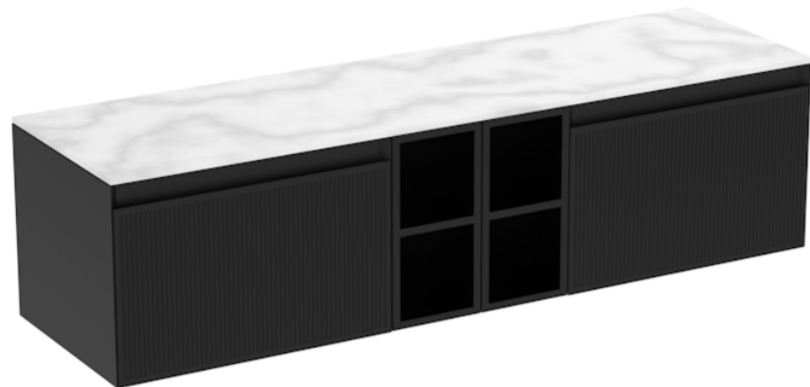

MONUMENT 160CM KIT - 2 X 60CM 1 DRAWER WALL MOUNTED UNIT & 2 X 20CM SPACERS - MATTE BLACK

PRODUCT INFORMATION

Finish: Matte Black

Product Code: MO160W2.S2.MB

DESCRIPTION

Influenced by Sir Christopher Wren and Dr. Robert Hooke's commemoration of the Great Fire of 1666, Monument furniture pays homage to London's rich history. The furniture echoes the fluting found on the Monument column at Fish St Hill, London EC3R.

Experience versatility with our innovative design: pair any 60cm or 80cm unit with a 20cm spacer unit and a countertop, enabling you to create your perfect basin setup.

Parts to be purchased separately: 2 x MO060W1.MB, 2 x UNI020S.MB & 1 x UNI140T.C

<https://saneux.com/products/monument-160cm-kit-2-x-60cm-1-drawer-wall-mounted-unit-2-x-20cm-spacers-matte-black>