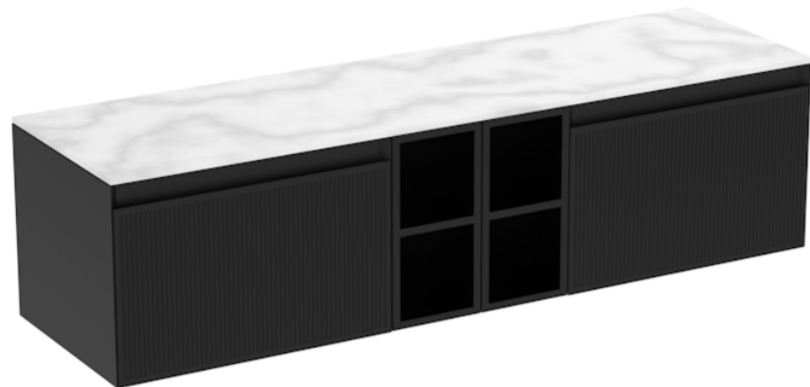

# MONUMENT 160CM KIT - 2 X 60CM 1 DRAWER WALL MOUNTED UNIT & 2 X 20CM SPACERS - MATTE BLACK

---

## PRODUCT INFORMATION

**Finish:** Matte Black

**Product Code:** MO160W2.S2.MB

---

## DESCRIPTION

Influenced by Sir Christopher Wren and Dr. Robert Hooke's commemoration of the Great Fire of 1666, Monument furniture pays homage to London's rich history. The furniture echoes the fluting found on the Monument column at Fish St Hill, London EC3R.

Experience versatility with our innovative design: pair any 60cm or 80cm unit with a 20cm spacer unit and a countertop, enabling you to create your perfect basin setup.

Parts to be purchased separately: 2 x MO060W1.MB, 2 x UNI020S.MB & 1 x UNI140T.C