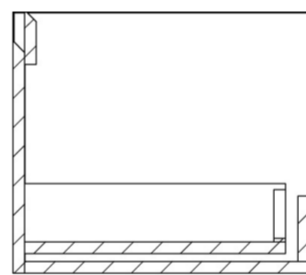

TECHNICAL DRAWING

Saneux reserves the right to alter the specifications and product range without prior notice. Dimensions are given as a guide only. Dimensions should not be used for surrounding furniture, fixtures and fittings until the product is on site.

<https://saneux.com/products/monument-160cm-kit-2-x-60cm-1-drawer-wall-mounted-unit-2-x-20cm-spacers-matte-black>