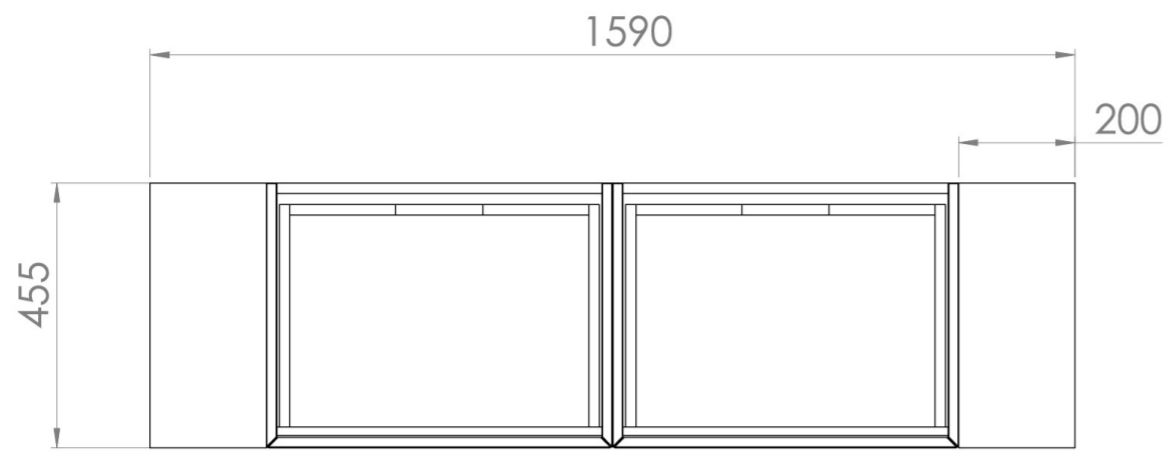

TECHNICAL DRAWING

Saneux reserves the right to alter the specifications and product range without prior notice. Dimensions are given as a guide only. Dimensions should not be used for surrounding furniture, fixtures and fittings until the product is on site.

<https://saneux.com/products/monument-160cm-kit-2-x-60cm-1-drawer-wall-mounted-unit-2-x-20cm-spacers-matte-black>