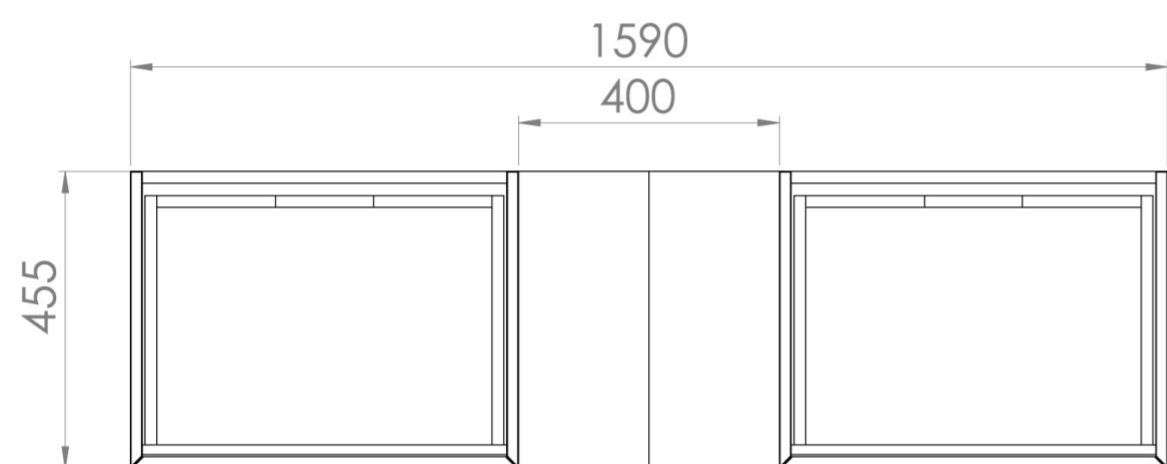

TECHNICAL DRAWING

Saneux reserves the right to alter the specifications and product range without prior notice. Dimensions are given as a guide only. Dimensions should not be used for surrounding furniture, fixtures and fittings until the product is on site.

<https://saneux.com/products/monument-160cm-kit-2-x-60cm-1-drawer-wall-mounted-unit-2-x-20cm-spacers-matte-black>