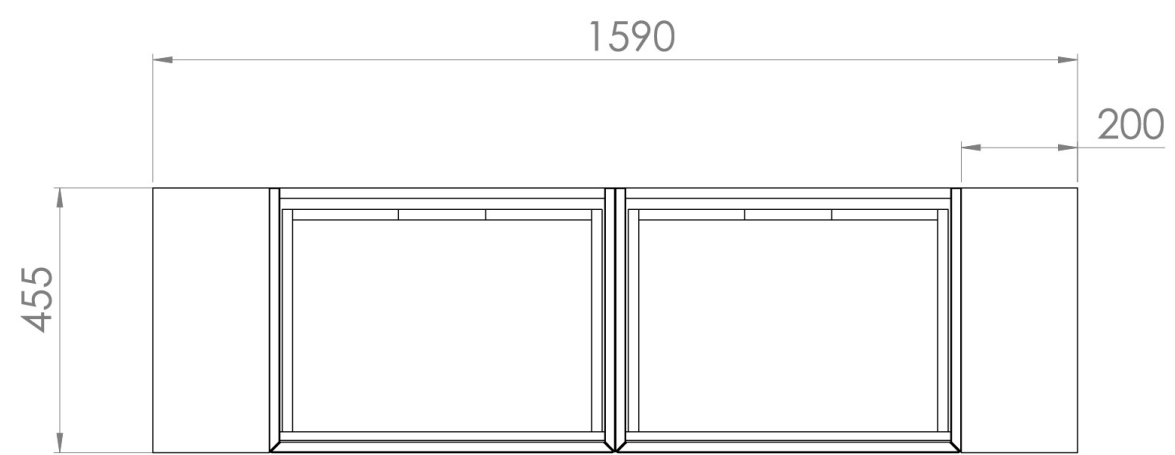

TECHNICAL DRAWING

Saneux reserves the right to alter the specifications and product range without prior notice. Dimensions are given as a guide only. Dimensions should not be used for surrounding furniture, fixtures and fittings until the product is on site.

<https://saneux.com/products/monument-160cm-kit-2-x-60cm-1-drawer-wall-mounted-unit-2-x-20cm-spacers-matte-black>