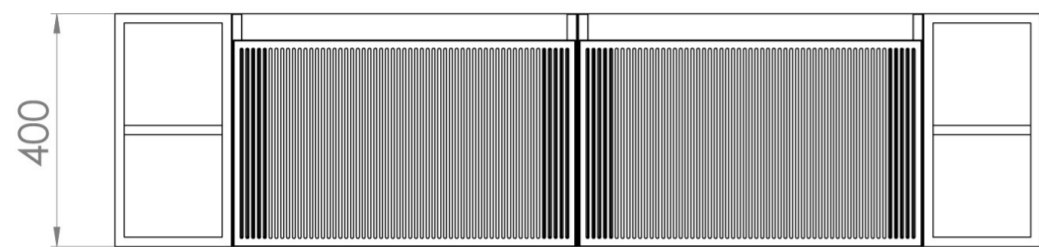

TECHNICAL DRAWING

Saneux reserves the right to alter the specifications and product range without prior notice. Dimensions are given as a guide only. Dimensions should not be used for surrounding furniture, fixtures and fittings until the product is on site.

<https://saneux.com/products/monument-160cm-kit-2-x-60cm-1-drawer-wall-mounted-unit-2-x-20cm-spacers-matte-black>