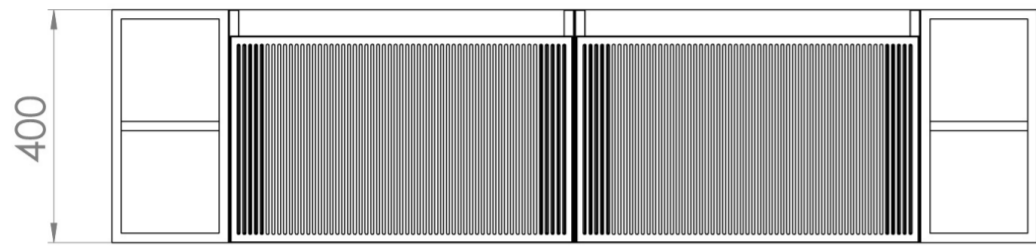

TECHNICAL DRAWING

Saneux reserves the right to alter the specifications and product range without prior notice. Dimensions are given as a guide only. Dimensions should not be used for surrounding furniture, fixtures and fittings until the product is on site.

<https://saneux.com/products/monument-160cm-kit-2-x-60cm-1-drawer-wall-mounted-unit-2-x-20cm-spacers-matte-black>