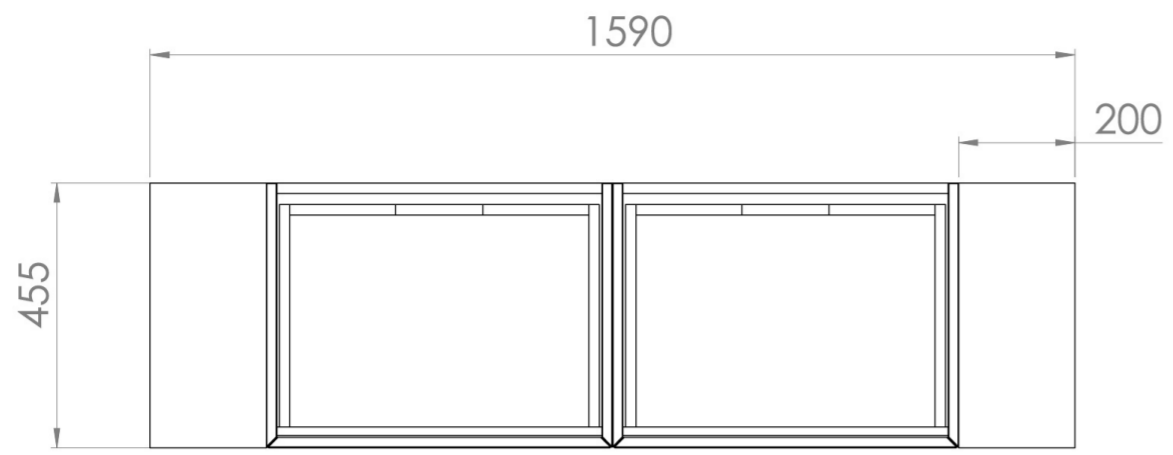

TECHNICAL DRAWING

Saneux reserves the right to alter the specifications and product range without prior notice. Dimensions are given as a guide only. Dimensions should not be used for surrounding furniture, fixtures and fittings until the product is on site.

<https://saneux.com/products/monument-160cm-kit-2-x-60cm-1-drawer-wall-mounted-unit-2-x-20cm-spacers-matte-black>