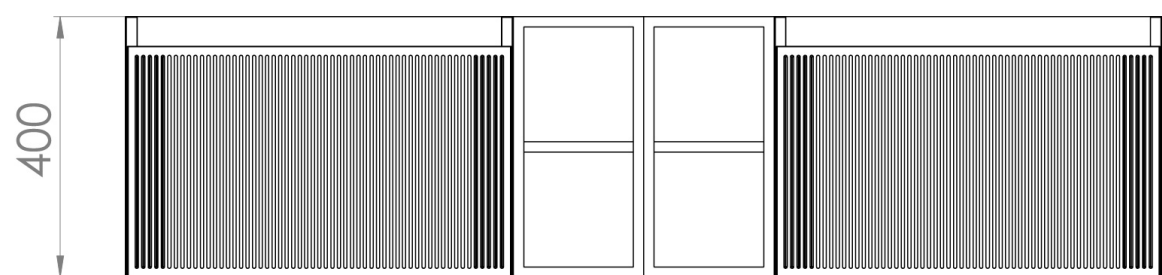

TECHNICAL DRAWING

Saneux reserves the right to alter the specifications and product range without prior notice. Dimensions are given as a guide only. Dimensions should not be used for surrounding furniture, fixtures and fittings until the product is on site.

<https://saneux.com/products/monument-160cm-kit-2-x-60cm-1-drawer-wall-mounted-unit-2-x-20cm-spacers-matte-black>