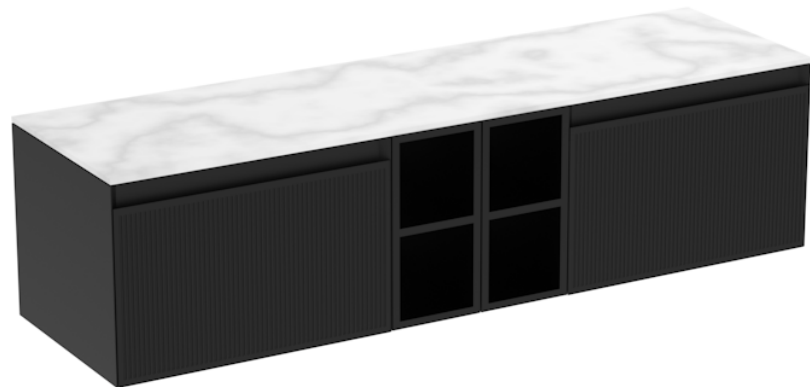

MONUMENT 160CM KIT - 2 X 60CM 1 DRAWER WALL MOUNTED UNIT & 2 X 20CM SPACERS - MATTE BLACK

PRODUCT INFORMATION

Finish:

Matte Black

Product Code: MO160W2.S2.MB

DESCRIPTION

Influenced by Sir Christopher Wren and Dr. Robert Hooke's commemoration of the Great Fire of 1666, Monument furniture pays homage to London's rich history. The furniture echoes the fluting found on the Monument column at Fish St Hill, London EC3R.

Experience versatility with our innovative design: pair any 60cm or 80cm unit with a 20cm spacer unit and a countertop, enabling you to create your perfect basin setup.

Parts to be purchased separately: 2 x MO060W1.MB, 2 x UNI020S.MB & 1 x UNI140T.C

<https://saneux.com/products/monument-160cm-kit-2-x-60cm-1-drawer-wall-mounted-unit-2-x-20cm-spacers-matte-black>