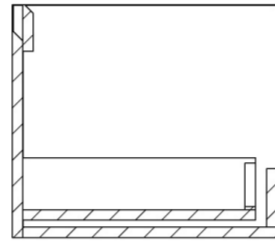

TECHNICAL DRAWING

Saneux reserves the right to alter the specifications and product range without prior notice. Dimensions are given as a guide only. Dimensions should not be used for surrounding furniture, fixtures and fittings until the product is on site.

<https://saneux.com/products/monument-160cm-kit-2-x-60cm-1-drawer-wall-mounted-unit-2-x-20cm-spacers-matte-black>