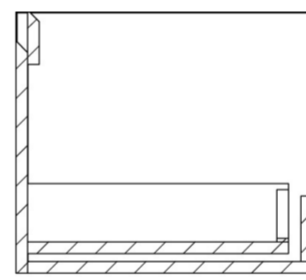

TECHNICAL DRAWING

Saneux reserves the right to alter the specifications and product range without prior notice. Dimensions are given as a guide only. Dimensions should not be used for surrounding furniture, fixtures and fittings until the product is on site.

<https://saneux.com/products/monument-160cm-kit-2-x-60cm-1-drawer-wall-mounted-unit-2-x-20cm-spacers-matte-black>