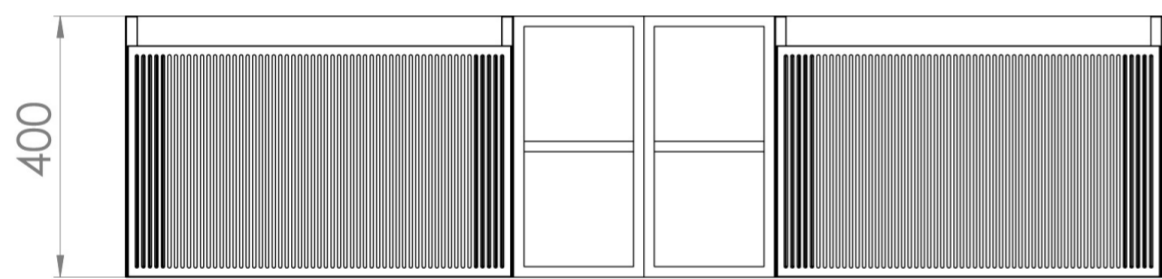

TECHNICAL DRAWING

Saneux reserves the right to alter the specifications and product range without prior notice. Dimensions are given as a guide only. Dimensions should not be used for surrounding furniture, fixtures and fittings until the product is on site.

<https://saneux.com/products/monument-160cm-kit-2-x-60cm-1-drawer-wall-mounted-unit-2-x-20cm-spacers-matte-black>