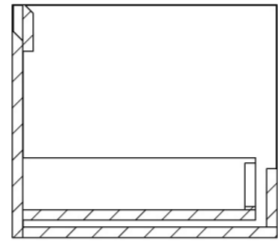

TECHNICAL DRAWING

Saneux reserves the right to alter the specifications and product range without prior notice. Dimensions are given as a guide only. Dimensions should not be used for surrounding furniture, fixtures and fittings until the product is on site.

<https://saneux.com/products/monument-160cm-kit-2-x-60cm-1-drawer-wall-mounted-unit-2-x-20cm-spacers-matte-black>