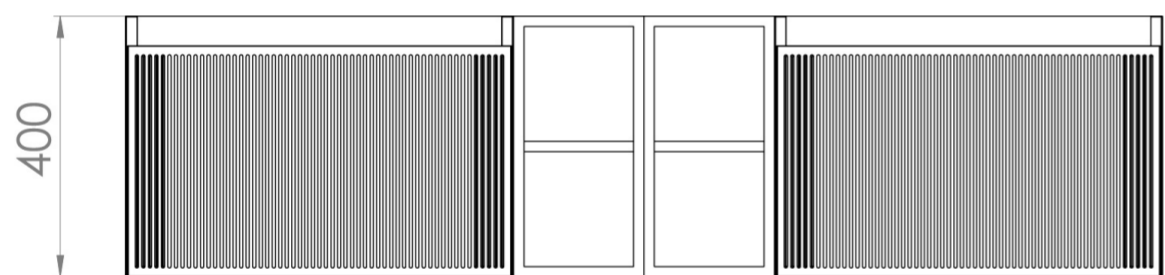

TECHNICAL DRAWING

Saneux reserves the right to alter the specifications and product range without prior notice. Dimensions are given as a guide only. Dimensions should not be used for surrounding furniture, fixtures and fittings until the product is on site.

<https://saneux.com/products/monument-160cm-kit-2-x-60cm-1-drawer-wall-mounted-unit-2-x-20cm-spacers-matte-black>