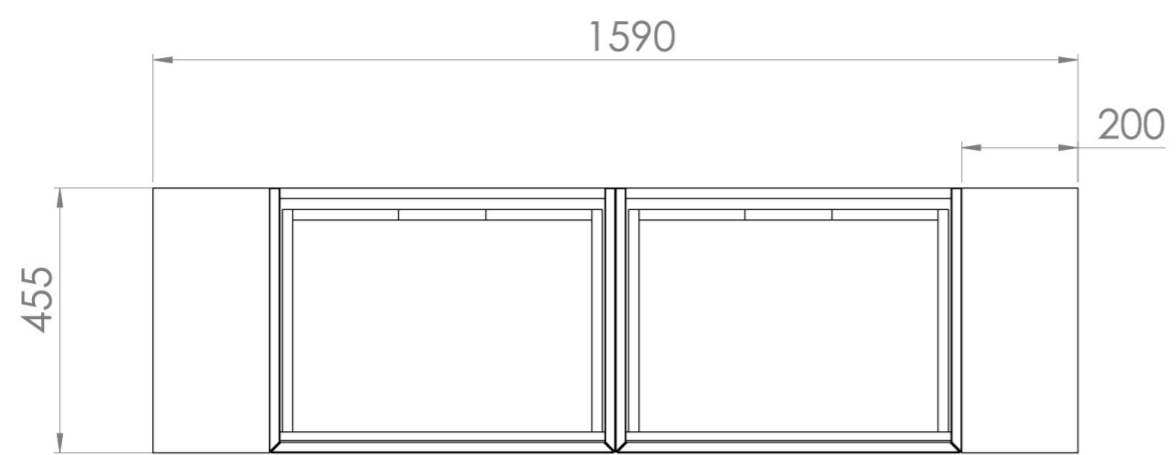

TECHNICAL DRAWING

Saneux reserves the right to alter the specifications and product range without prior notice. Dimensions are given as a guide only. Dimensions should not be used for surrounding furniture, fixtures and fittings until the product is on site.

<https://saneux.com/products/monument-160cm-kit-2-x-60cm-1-drawer-wall-mounted-unit-2-x-20cm-spacers-matte-black>