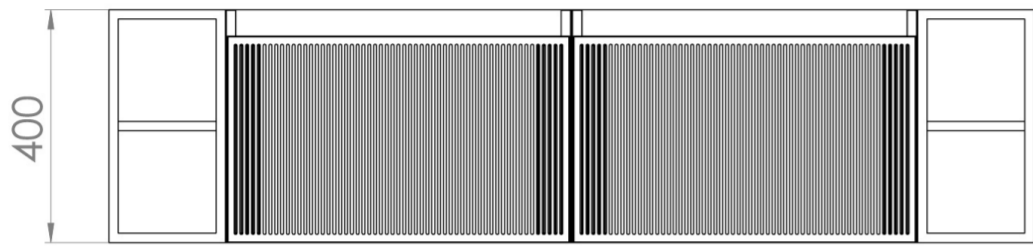

TECHNICAL DRAWING

Saneux reserves the right to alter the specifications and product range without prior notice. Dimensions are given as a guide only. Dimensions should not be used for surrounding furniture, fixtures and fittings until the product is on site.

<https://saneux.com/products/monument-160cm-kit-2-x-60cm-1-drawer-wall-mounted-unit-2-x-20cm-spacers-matte-black>