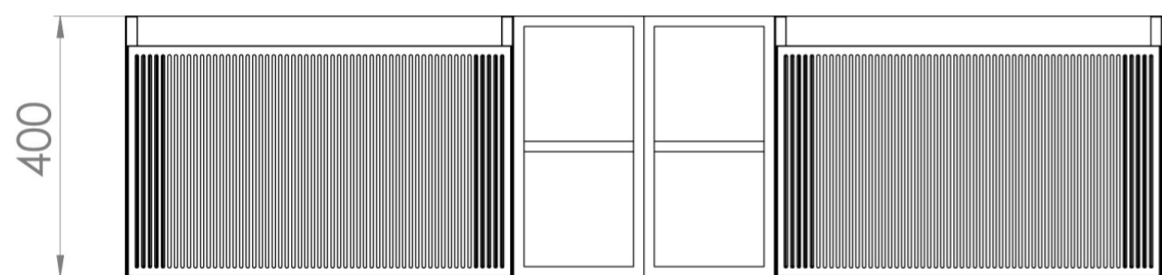

TECHNICAL DRAWING

Saneux reserves the right to alter the specifications and product range without prior notice. Dimensions are given as a guide only. Dimensions should not be used for surrounding furniture, fixtures and fittings until the product is on site.

<https://saneux.com/products/monument-160cm-kit-2-x-60cm-1-drawer-wall-mounted-unit-2-x-20cm-spacers-matte-black>