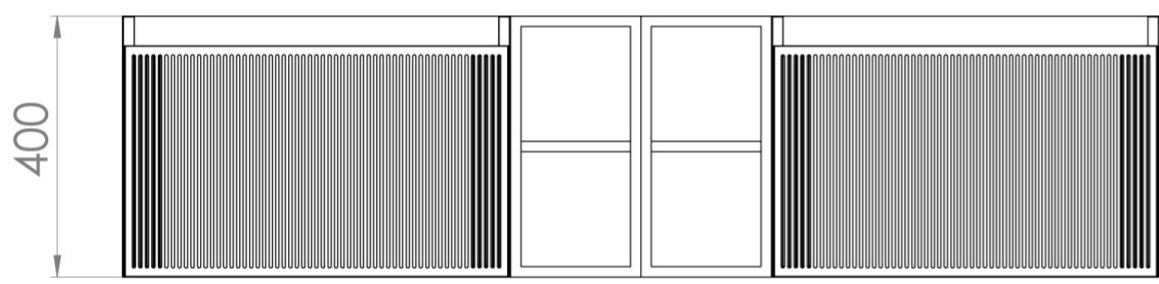

TECHNICAL DRAWING

Saneux reserves the right to alter the specifications and product range without prior notice. Dimensions are given as a guide only. Dimensions should not be used for surrounding furniture, fixtures and fittings until the product is on site.

<https://saneux.com/products/monument-160cm-kit-2-x-60cm-1-drawer-wall-mounted-unit-2-x-20cm-spacers-matte-black>