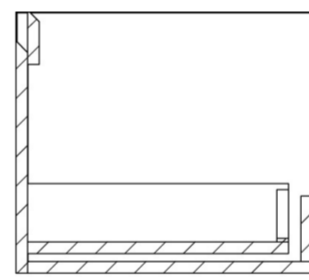

TECHNICAL DRAWING

Saneux reserves the right to alter the specifications and product range without prior notice. Dimensions are given as a guide only. Dimensions should not be used for surrounding furniture, fixtures and fittings until the product is on site.

<https://saneux.com/products/monument-160cm-kit-2-x-60cm-1-drawer-wall-mounted-unit-2-x-20cm-spacers-matte-black>