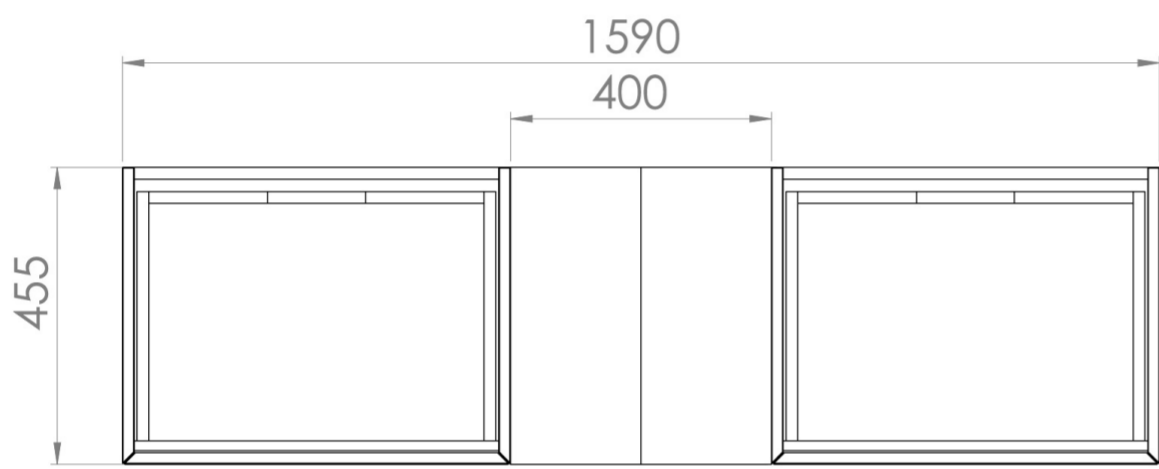

TECHNICAL DRAWING

Saneux reserves the right to alter the specifications and product range without prior notice. Dimensions are given as a guide only. Dimensions should not be used for surrounding furniture, fixtures and fittings until the product is on site.

<https://saneux.com/products/monument-160cm-kit-2-x-60cm-1-drawer-wall-mounted-unit-2-x-20cm-spacers-matte-black>