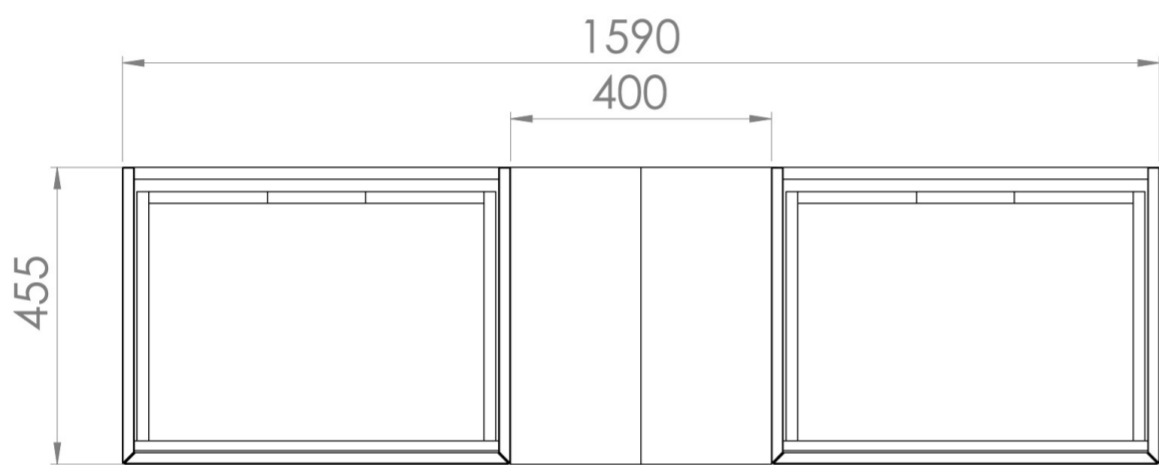

TECHNICAL DRAWING

Saneux reserves the right to alter the specifications and product range without prior notice. Dimensions are given as a guide only. Dimensions should not be used for surrounding furniture, fixtures and fittings until the product is on site.

<https://saneux.com/products/monument-160cm-kit-2-x-60cm-1-drawer-wall-mounted-unit-2-x-20cm-spacers-matte-black>