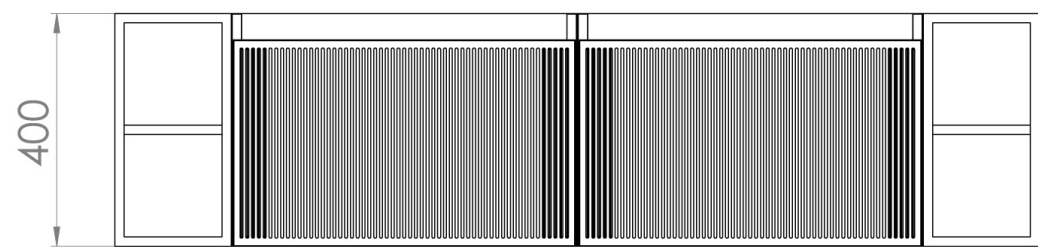

TECHNICAL DRAWING

Saneux reserves the right to alter the specifications and product range without prior notice. Dimensions are given as a guide only. Dimensions should not be used for surrounding furniture, fixtures and fittings until the product is on site.

<https://saneux.com/products/monument-160cm-kit-2-x-60cm-1-drawer-wall-mounted-unit-2-x-20cm-spacers-matte-black>