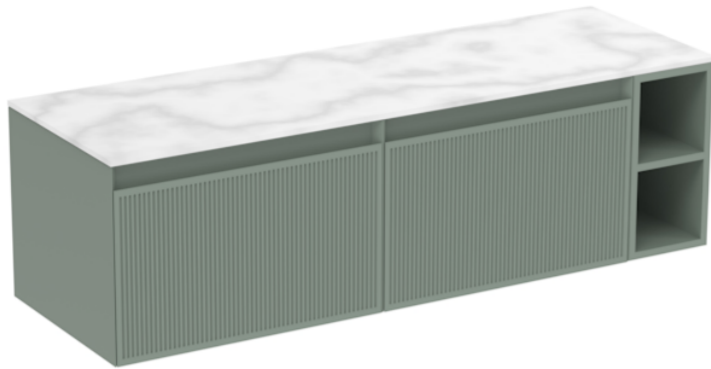

MONUMENT 140CM KIT - 2 X 60CM 1 DRAWER WALL MOUNTED UNIT & 20CM SPACER - MATTE SAGE

PRODUCT INFORMATION

Finish:

Matte Sage

Product Code: MO140W2.S.MS

DESCRIPTION

Influenced by Sir Christopher Wren and Dr. Robert Hooke's commemoration of the Great Fire of 1666, Monument furniture pays homage to London's rich history. The furniture echoes the fluting found on the Monument column at Fish St Hill, London EC3R.

Experience versatility with our innovative design: pair any 60cm or 80cm unit with a 20cm spacer unit and a countertop, enabling you to create your perfect basin setup.

Parts to be purchased separately: 2 x MO060W1.MS, 1 x UNI020S.MS & 1 x UNI140T.C

<https://saneux.com/products/monument-140cm-kit-2-x-60cm-1-drawer-wall-mounted-unit-20cm-spacer-matte-sage>