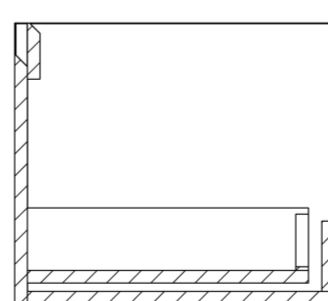

TECHNICAL DRAWING