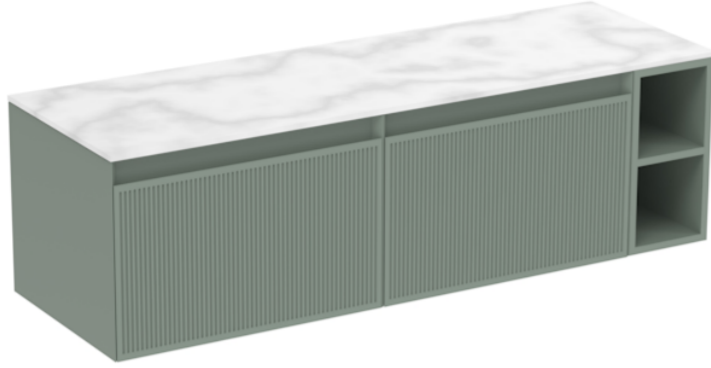

MONUMENT 140CM KIT - 2 X 60CM 1 DRAWER WALL MOUNTED UNIT & 20CM SPACER - MATTE SAGE

PRODUCT INFORMATION

Finish:

Matte Sage

Product Code: MO140W2.S.MS

DESCRIPTION

Influenced by Sir Christopher Wren and Dr. Robert Hooke's commemoration of the Great Fire of 1666, Monument furniture pays homage to London's rich history. The furniture echoes the fluting found on the Monument column at Fish St Hill, London EC3R.

Experience versatility with our innovative design: pair any 60cm or 80cm unit with a 20cm spacer unit and a countertop, enabling you to create your perfect basin setup.

Parts to be purchased separately: 2 x MO060W1.MS, 1 x UNI020S.MS & 1 x UNI140T.C

<https://saneux.com/products/monument-140cm-kit-2-x-60cm-1-drawer-wall-mounted-unit-20cm-spacer-matte-sage>