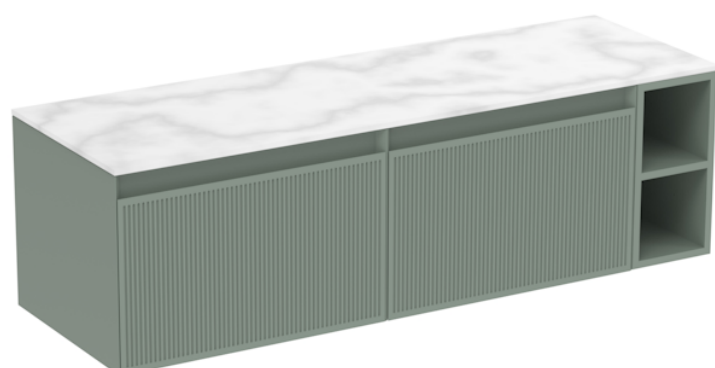

# MONUMENT 140CM KIT - 2 X 60CM 1 DRAWER WALL MOUNTED UNIT & 20CM SPACER - MATTE SAGE

---

## PRODUCT INFORMATION

**Finish:** Matte Sage

**Product Code:** MO140W2.S.MS

---

Experience versatility with our innovative design: pair any 60cm or 80cm unit with a 20cm spacer unit and a countertop, enabling you to create your perfect basin setup.

Parts to be purchased separately: 2 x MO060W1.MS, 1 x UNI020S.MS & 1 x UNI140T.C