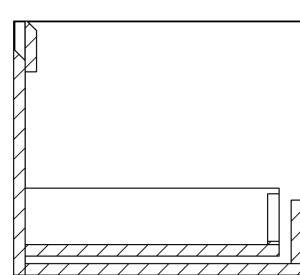

TECHNICAL DRAWING