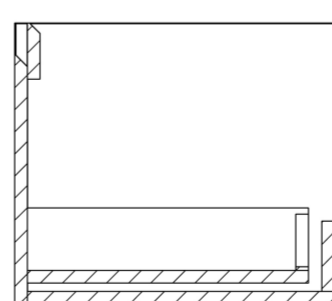

TECHNICAL DRAWING