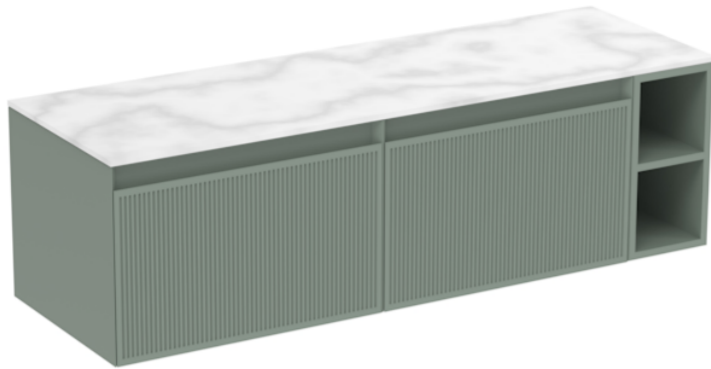

# MONUMENT 140CM KIT - 2 X 60CM 1 DRAWER WALL MOUNTED UNIT & 20CM SPACER - MATTE SAGE

---

## PRODUCT INFORMATION

**Finish:**

Matte Sage

**Product Code:** MO140W2.S.MS

---

Experience versatility with our innovative design: pair any 60cm or 80cm unit with a 20cm spacer unit and a countertop, enabling you to create your perfect basin setup.

Parts to be purchased separately: 2 x MO060W1.MS, 1 x UNI020S.MS & 1 x UNI140T.C