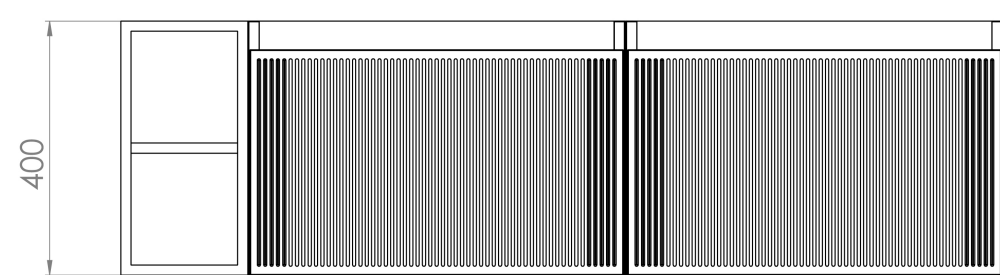

TECHNICAL DRAWING