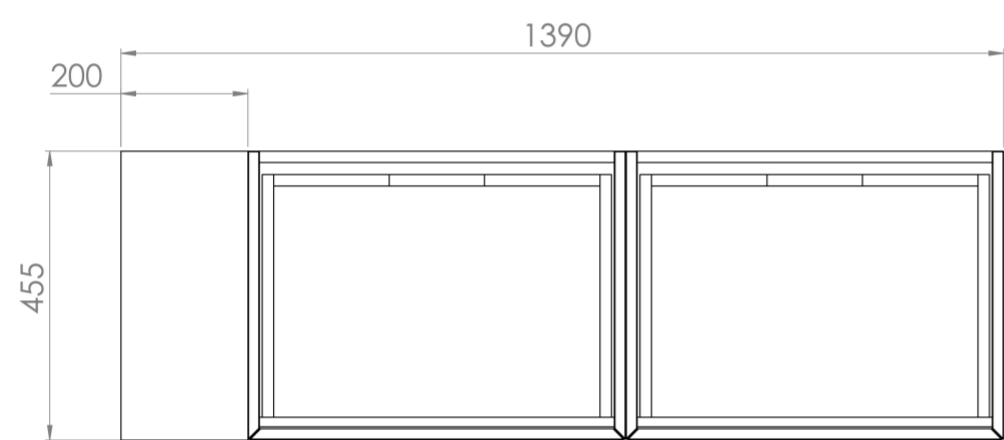

TECHNICAL DRAWING