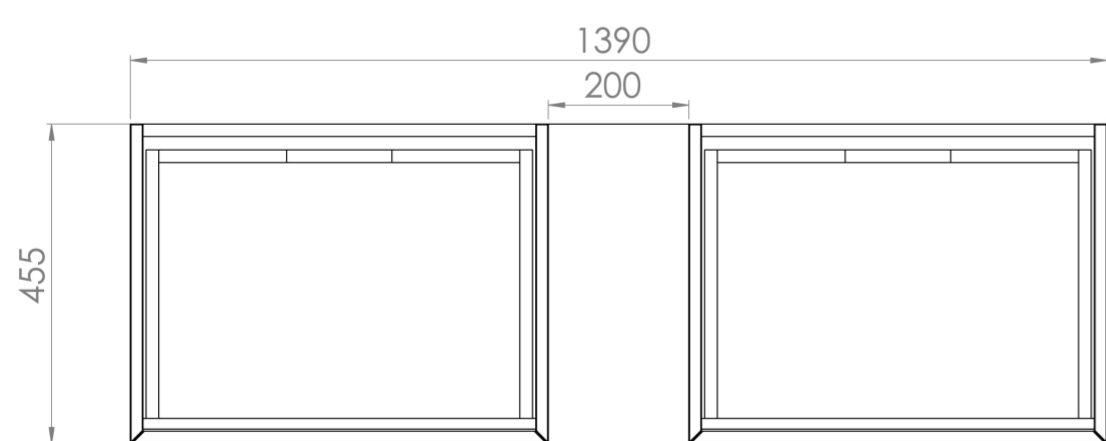

TECHNICAL DRAWING