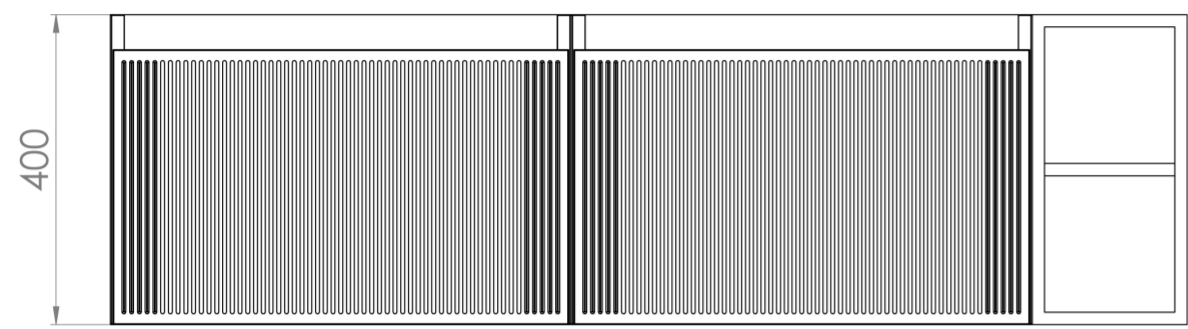

TECHNICAL DRAWING