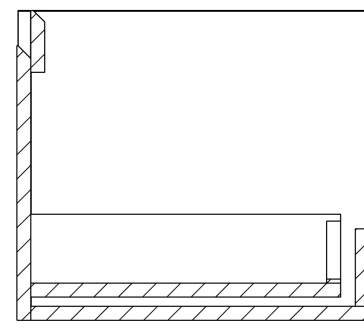

TECHNICAL DRAWING