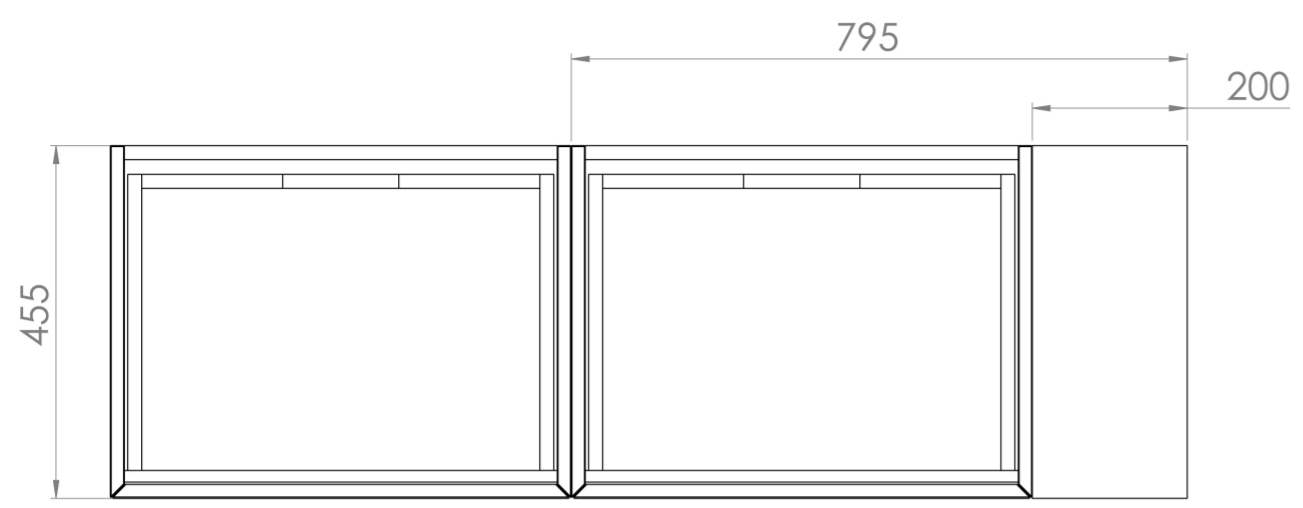

TECHNICAL DRAWING