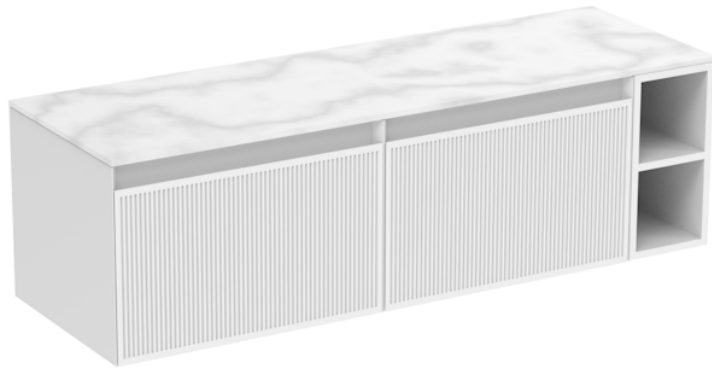

MONUMENT 140CM KIT - 2 X 60CM 1 DRAWER WALL MOUNTED UNIT & 20CM SPACER - MATTE WHITE

PRODUCT INFORMATION

Finish:

Matte White

Product Code: MO140W2.S.MW

DESCRIPTION

Influenced by Sir Christopher Wren and Dr. Robert Hooke's commemoration of the Great Fire of 1666, Monument furniture pays homage to London's rich history. The furniture echoes the fluting found on the Monument column at Fish St Hill, London EC3R.

Experience versatility with our innovative design: pair any 60cm or 80cm unit with a 20cm spacer unit and a countertop, enabling you to create your perfect basin setup.

Parts to be purchased separately: 2 x MO060W1.MW, 1 x UNI020S.MW & 1 x UNI140T.C