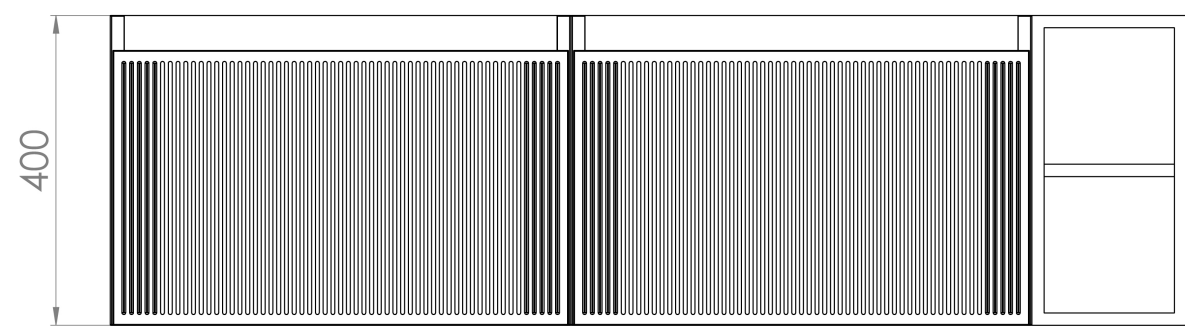

TECHNICAL DRAWING