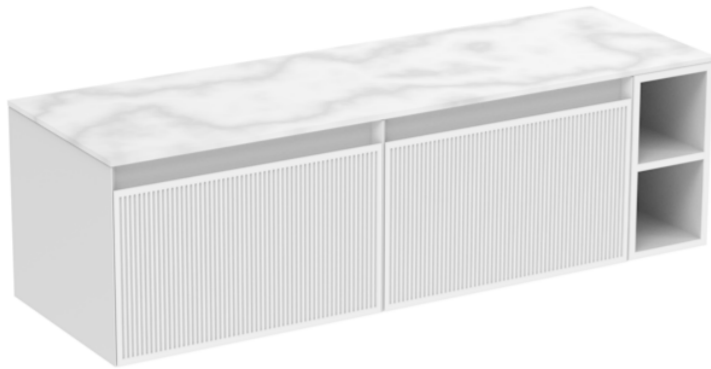

MONUMENT 140CM KIT - 2 X 60CM 1 DRAWER WALL MOUNTED UNIT & 20CM SPACER - MATTE WHITE

PRODUCT INFORMATION

Finish:

Matte White

Product Code: MO140W2.S.MW

DESCRIPTION

Influenced by Sir Christopher Wren and Dr. Robert Hooke's commemoration of the Great Fire of 1666, Monument furniture pays homage to London's rich history. The furniture echoes the fluting found on the Monument column at Fish St Hill, London EC3R.

Experience versatility with our innovative design: pair any 60cm or 80cm unit with a 20cm spacer unit and a countertop, enabling you to create your perfect basin setup.

Parts to be purchased separately: 2 x MO060W1.MW, 1 x UNI020S.MW & 1 x UNI140T.C