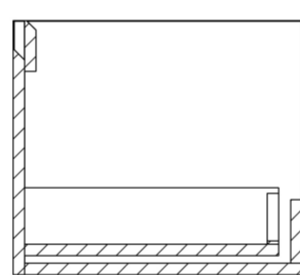

TECHNICAL DRAWING