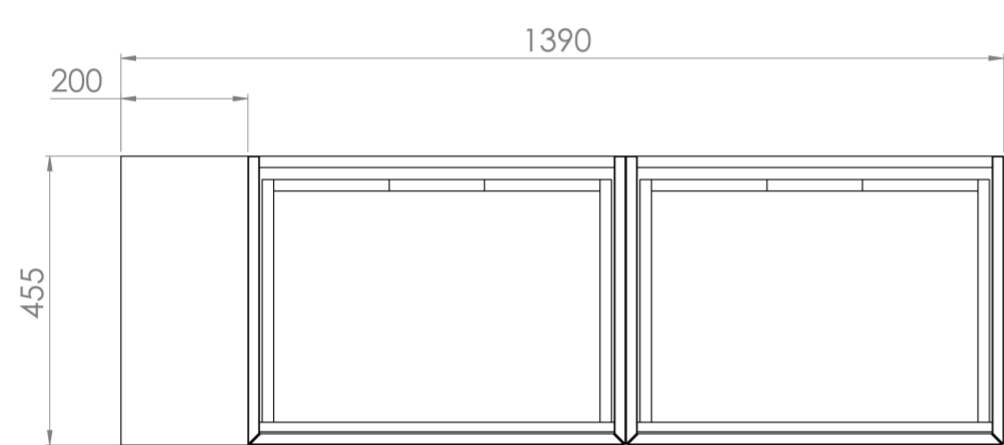

TECHNICAL DRAWING