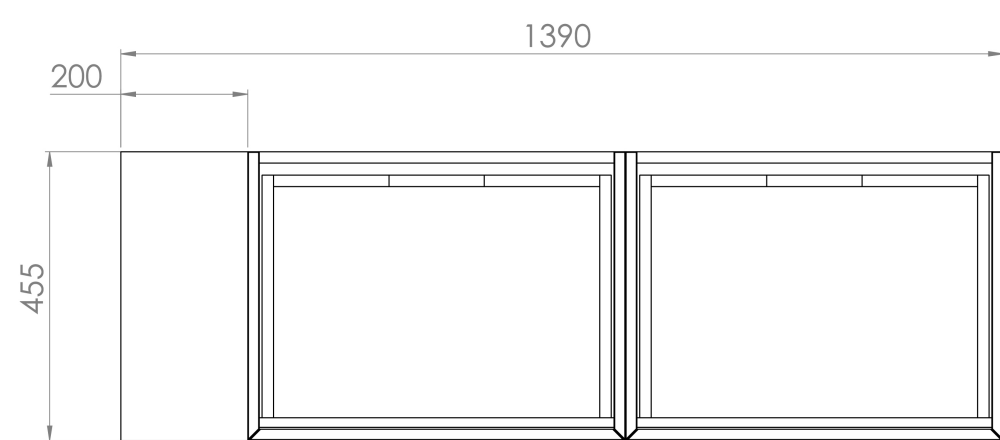

TECHNICAL DRAWING