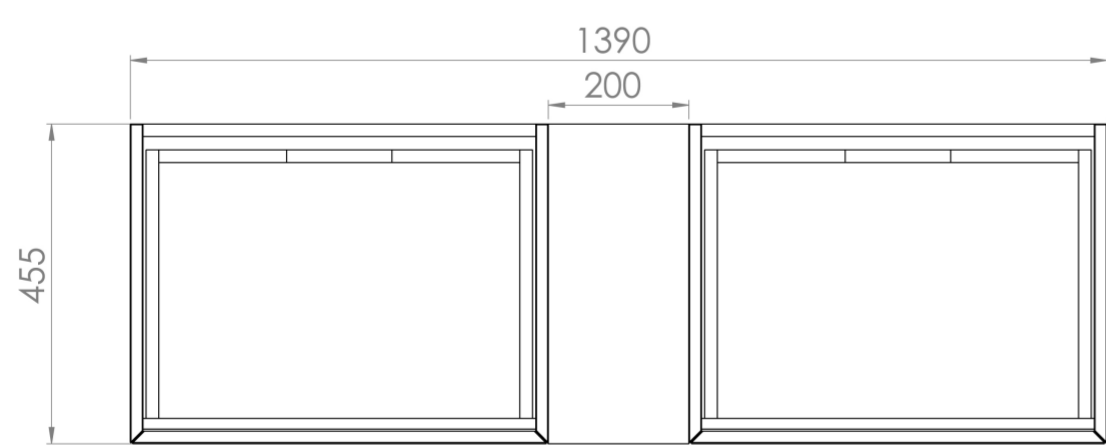

TECHNICAL DRAWING