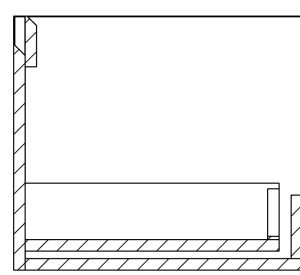

TECHNICAL DRAWING