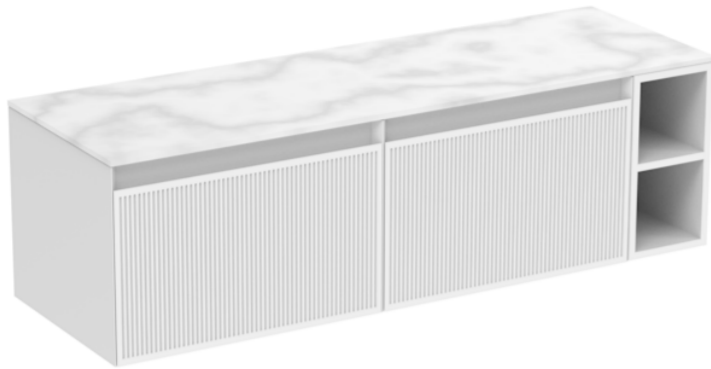

# MONUMENT 140CM KIT - 2 X 60CM 1 DRAWER WALL MOUNTED UNIT & 20CM SPACER - MATTE WHITE

---

## PRODUCT INFORMATION

**Finish:**

Matte White

**Product Code:** MO140W2.S.MW

---

Experience versatility with our innovative design: pair any 60cm or 80cm unit with a 20cm spacer unit and a countertop, enabling you to create your perfect basin setup.

Parts to be purchased separately: 2 x MO060W1.MW, 1 x UNI020S.MW & 1 x UNI140T.C