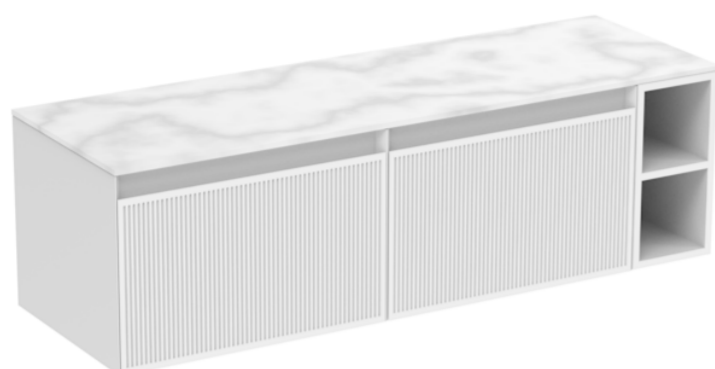

MONUMENT 140CM KIT - 2 X 60CM 1 DRAWER WALL MOUNTED UNIT & 20CM SPACER - MATTE WHITE

PRODUCT INFORMATION

Finish: Matte White

Product Code: MO140W2.S.MW

DESCRIPTION

Influenced by Sir Christopher Wren and Dr. Robert Hooke's commemoration of the Great Fire of 1666, Monument furniture pays homage to London's rich history. The furniture echoes the fluting found on the Monument column at Fish St Hill, London EC3R.

Experience versatility with our innovative design: pair any 60cm or 80cm unit with a 20cm spacer unit and a countertop, enabling you to create your perfect basin setup.

Parts to be purchased separately: 2 x MO060W1.MW, 1 x UNI020S.MW & 1 x UNI140T.C