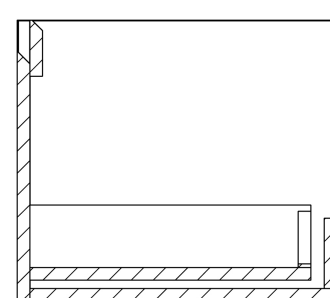

TECHNICAL DRAWING