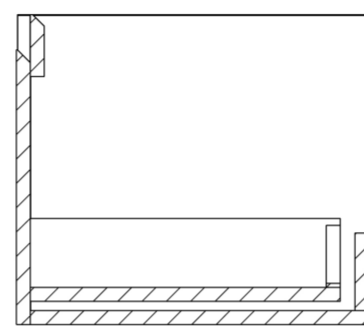

TECHNICAL DRAWING