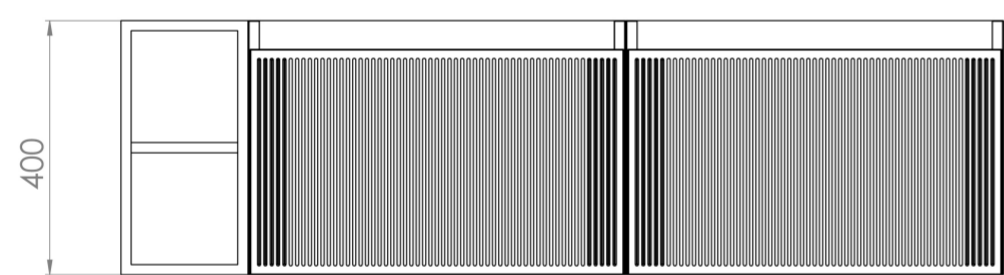

TECHNICAL DRAWING