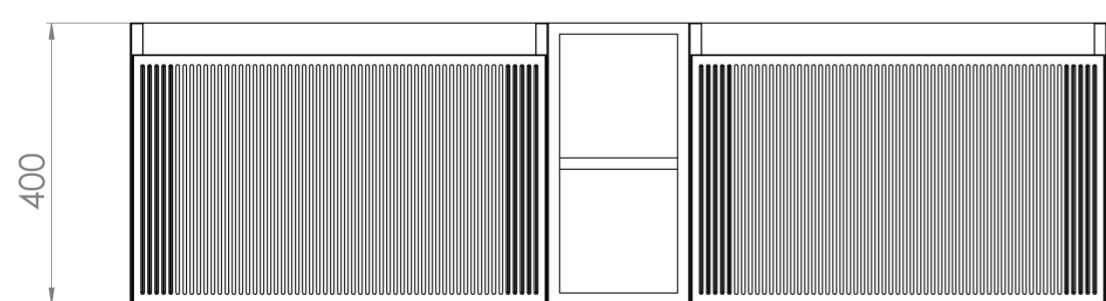

TECHNICAL DRAWING