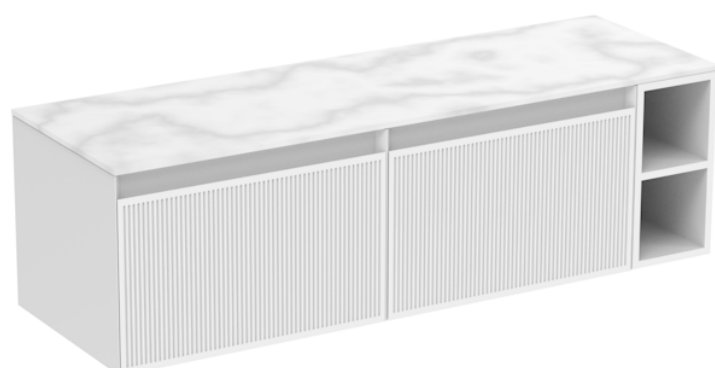

MONUMENT 140CM KIT - 2 X 60CM 1 DRAWER WALL MOUNTED UNIT & 20CM SPACER - MATTE WHITE

PRODUCT INFORMATION

Finish: Matte White

Product Code: MO140W2.S.MW

DESCRIPTION

Influenced by Sir Christopher Wren and Dr. Robert Hooke's commemoration of the Great Fire of 1666, Monument furniture pays homage to London's rich history. The furniture echoes the fluting found on the Monument column at Fish St Hill, London EC3R.

Experience versatility with our innovative design: pair any 60cm or 80cm unit with a 20cm spacer unit and a countertop, enabling you to create your perfect basin setup.

Parts to be purchased separately: 2 x MO060W1.MW, 1 x UNI020S.MW & 1 x UNI140T.C