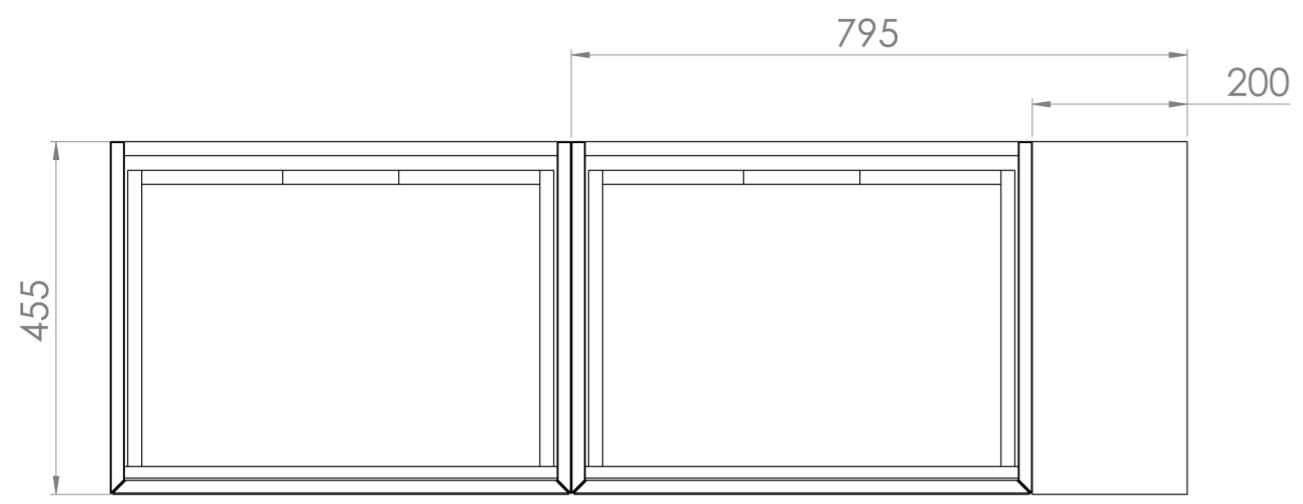

TECHNICAL DRAWING