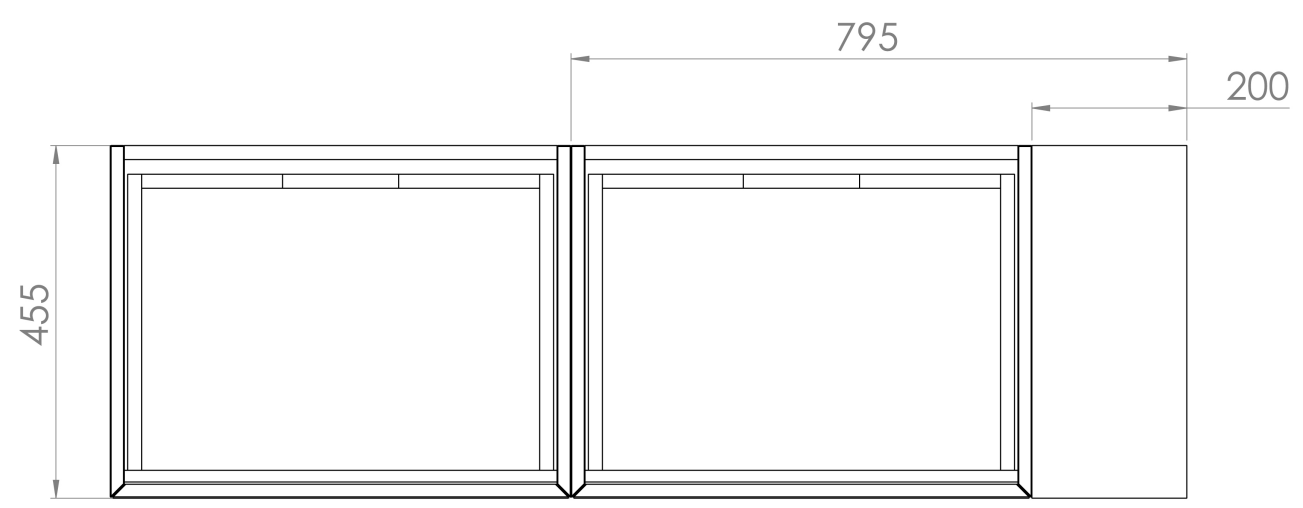

TECHNICAL DRAWING