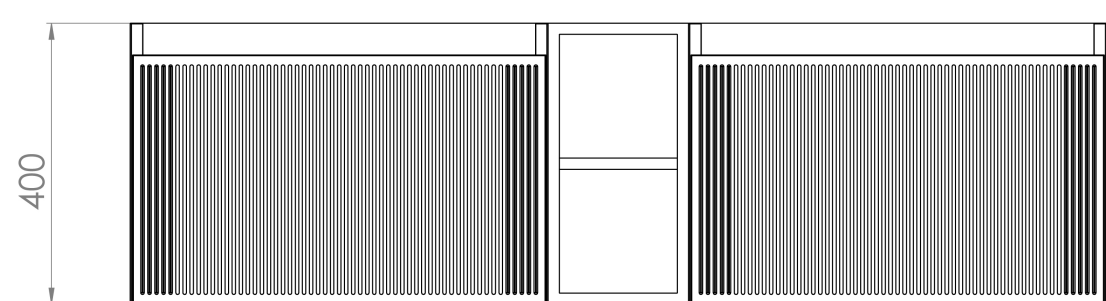

TECHNICAL DRAWING