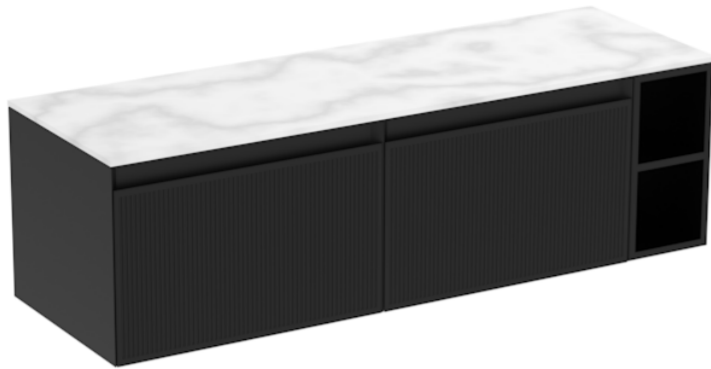

MONUMENT 140CM KIT - 2 X 60CM 1 DRAWER WALL MOUNTED UNIT & 20CM SPACER - MATTE BLACK

PRODUCT INFORMATION

Finish:

Matte Black

Product Code: MO140W2.S.MB

DESCRIPTION

Influenced by Sir Christopher Wren and Dr. Robert Hooke's commemoration of the Great Fire of 1666, Monument furniture pays homage to London's rich history. The furniture echoes the fluting found on the Monument column at Fish St Hill, London EC3R.

Experience versatility with our innovative design: pair any 60cm or 80cm unit with a 20cm spacer unit and a countertop, enabling you to create your perfect basin setup.

Parts to be purchased separately: 2 x MO060W1.MB, 1 x UNI020S.MB & 1 x UNI140T.C

<https://saneux.com/products/monument-140cm-kit-2-x-60cm-1-drawer-wall-mounted-unit-20cm-spacer-matte-black>