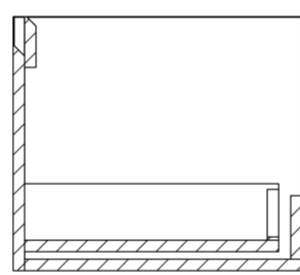

TECHNICAL DRAWING