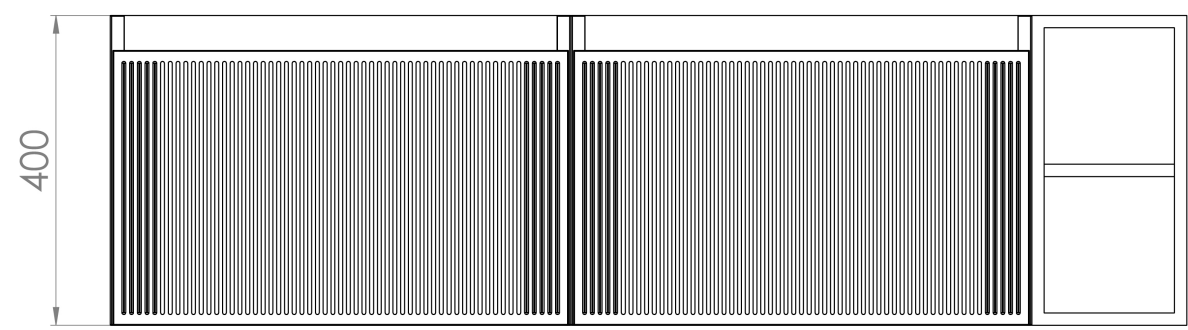

TECHNICAL DRAWING