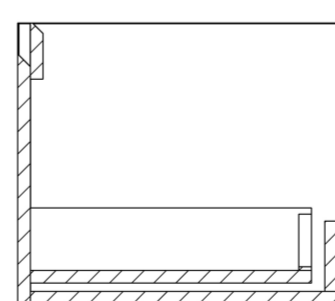

TECHNICAL DRAWING