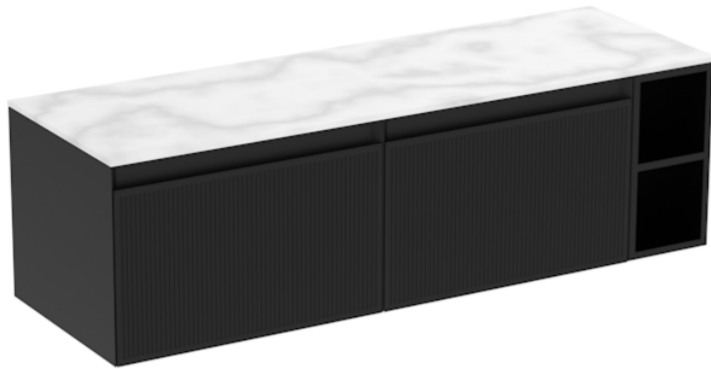

# MONUMENT 140CM KIT - 2 X 60CM 1 DRAWER WALL MOUNTED UNIT & 20CM SPACER - MATTE BLACK

---

## PRODUCT INFORMATION

**Finish:**

Matte Black

**Product Code:** MO140W2.S.MB

---

## DESCRIPTION

Influenced by Sir Christopher Wren and Dr. Robert Hooke's commemoration of the Great Fire of 1666, Monument furniture pays homage to London's rich history. The furniture echoes the fluting found on the Monument column at Fish St Hill, London EC3R.

Experience versatility with our innovative design: pair any 60cm or 80cm unit with a 20cm spacer unit and a countertop, enabling you to create your perfect basin setup.

Parts to be purchased separately: 2 x MO060W1.MB, 1 x UNI020S.MB & 1 x UNI140T.C