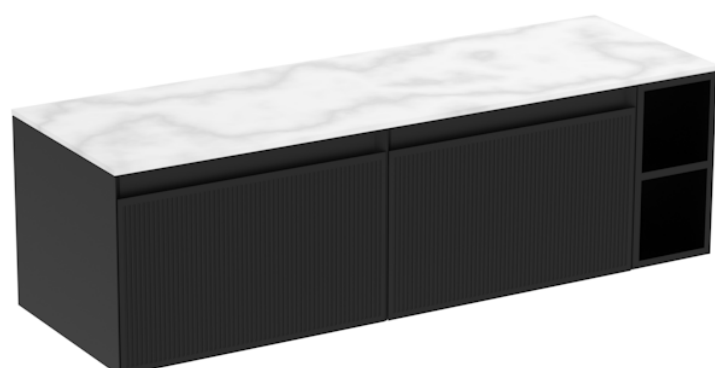

MONUMENT 140CM KIT - 2 X 60CM 1 DRAWER WALL MOUNTED UNIT & 20CM SPACER - MATTE BLACK

PRODUCT INFORMATION

Finish:

Matte Black

Product Code: MO140W2.S.MB

DESCRIPTION

Influenced by Sir Christopher Wren and Dr. Robert Hooke's commemoration of the Great Fire of 1666, Monument furniture pays homage to London's rich history. The furniture echoes the fluting found on the Monument column at Fish St Hill, London EC3R.

Experience versatility with our innovative design: pair any 60cm or 80cm unit with a 20cm spacer unit and a countertop, enabling you to create your perfect basin setup.

Parts to be purchased separately: 2 x MO060W1.MB, 1 x UNI020S.MB & 1 x UNI140T.C

<https://saneux.com/products/monument-140cm-kit-2-x-60cm-1-drawer-wall-mounted-unit-20cm-spacer-matte-black>