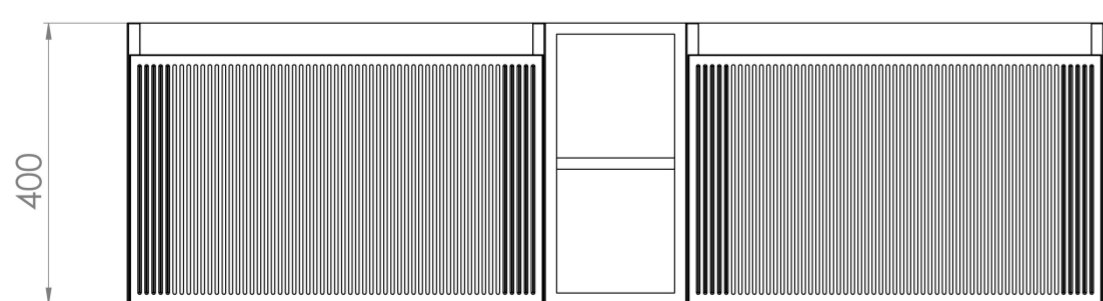

TECHNICAL DRAWING