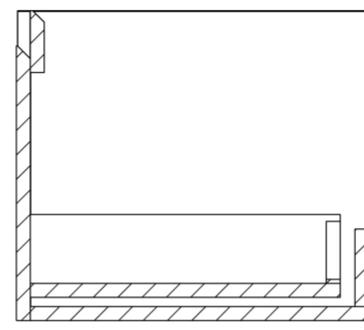

TECHNICAL DRAWING