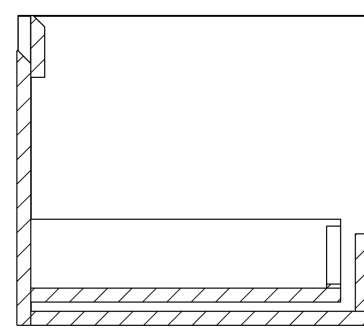

TECHNICAL DRAWING