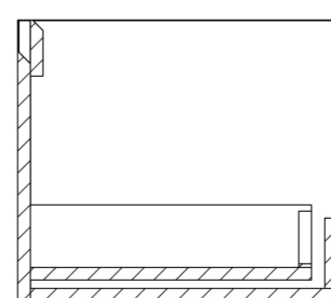

TECHNICAL DRAWING