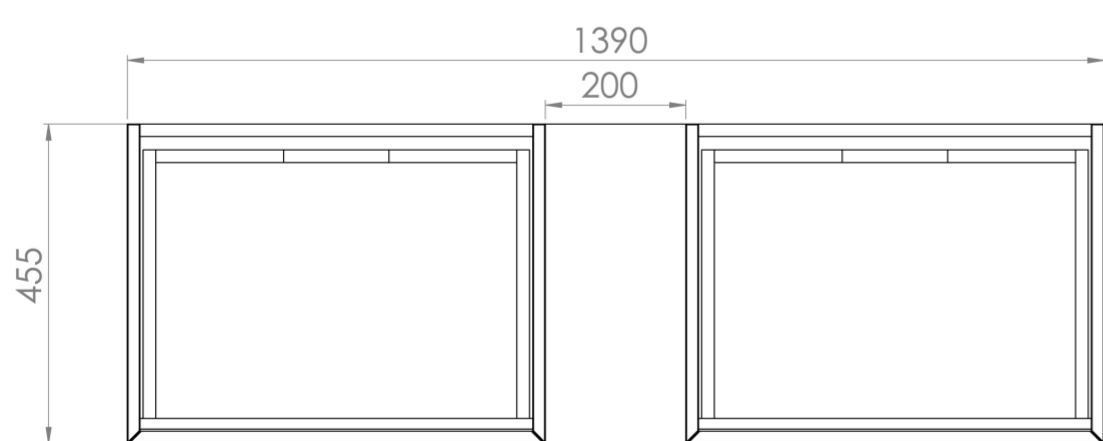

TECHNICAL DRAWING