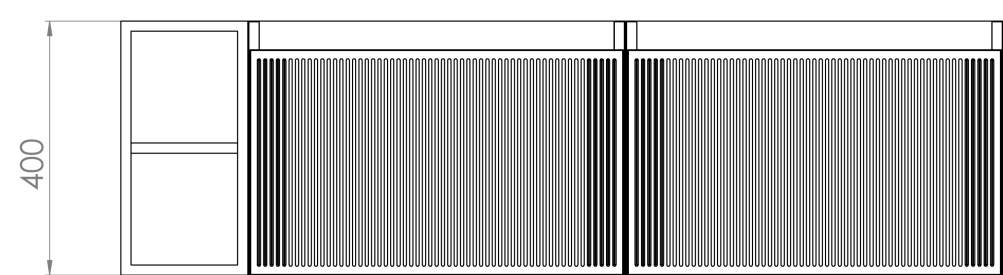

TECHNICAL DRAWING