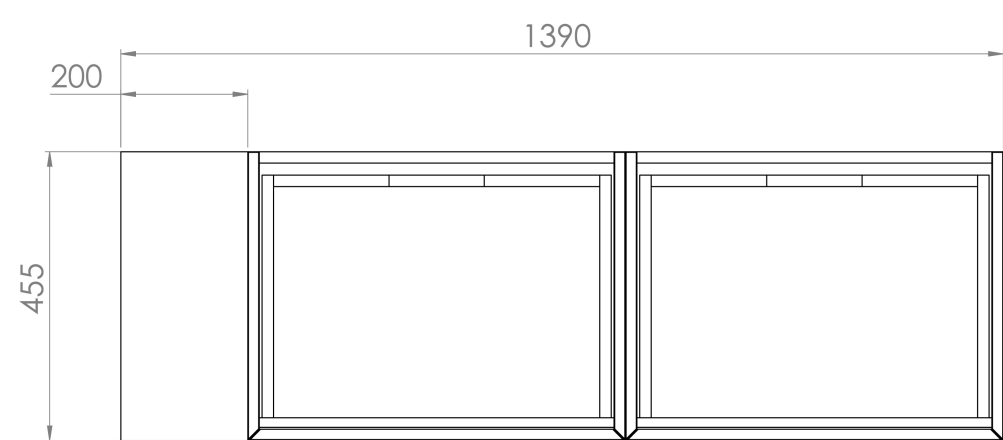

TECHNICAL DRAWING