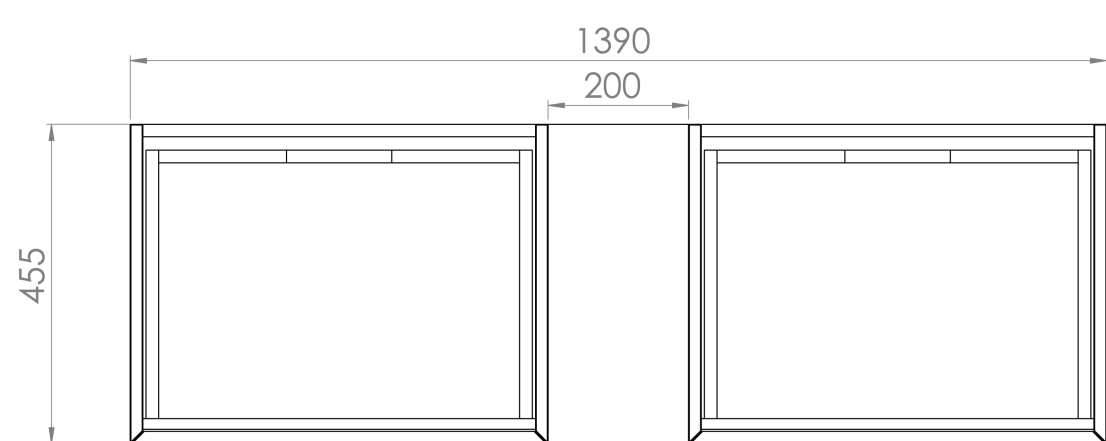

TECHNICAL DRAWING