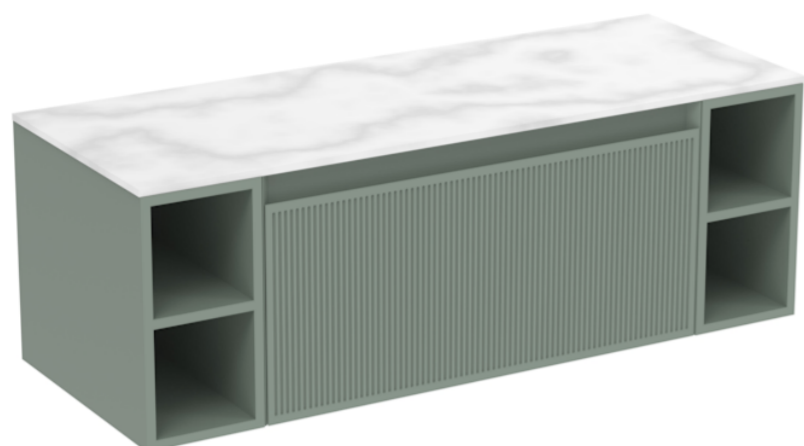

MONUMENT 120CM KIT - 80CM 1 DRAWER WALL MOUNTED UNIT & 2 X 20CM SPACERS - MATTE SAGE

PRODUCT INFORMATION

Finish: Matte Sage

Product Code: MO120W1.S2.MS

DESCRIPTION

Influenced by Sir Christopher Wren and Dr. Robert Hooke's commemoration of the Great Fire of 1666, Monument furniture pays homage to London's rich history. The furniture echoes the fluting found on the Monument column at Fish St Hill, London EC3R.

Experience versatility with our innovative design: pair any 60cm or 80cm unit with a 20cm spacer unit and a countertop, enabling you to create your perfect basin setup.

Parts to be purchased separately: 1 x MO080W1.MS, 2 x UNI020S.MS, 1 x UNI120T.C

<https://saneux.com/products/monument-120cm-kit-80cm-1-drawer-wall-mounted-unit-2-x-20cm-spacers-matte-sage>