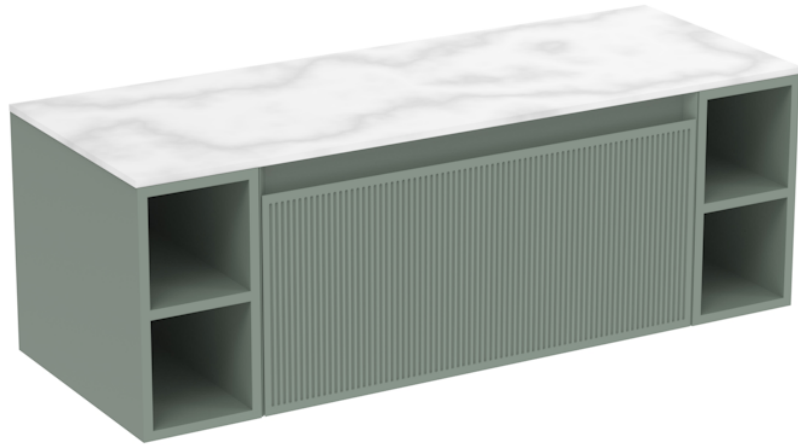

MONUMENT 120CM KIT - 80CM 1 DRAWER WALL MOUNTED UNIT & 2 X 20CM SPACERS - MATTE SAGE

PRODUCT INFORMATION

Finish:

Matte Sage

Product Code: MO120W1.S2.MS

DESCRIPTION

Influenced by Sir Christopher Wren and Dr. Robert Hooke's commemoration of the Great Fire of 1666, Monument furniture pays homage to London's rich history. The furniture echoes the fluting found on the Monument column at Fish St Hill, London EC3R.

Experience versatility with our innovative design: pair any 60cm or 80cm unit with a 20cm spacer unit and a countertop, enabling you to create your perfect basin setup.

Parts to be purchased separately: 1 x MO080W1.MS, 2 x UNI020S.MS, 1 x UNI120T.C

<https://saneux.com/products/monument-120cm-kit-80cm-1-drawer-wall-mounted-unit-2-x-20cm-spacers-matte-sage>