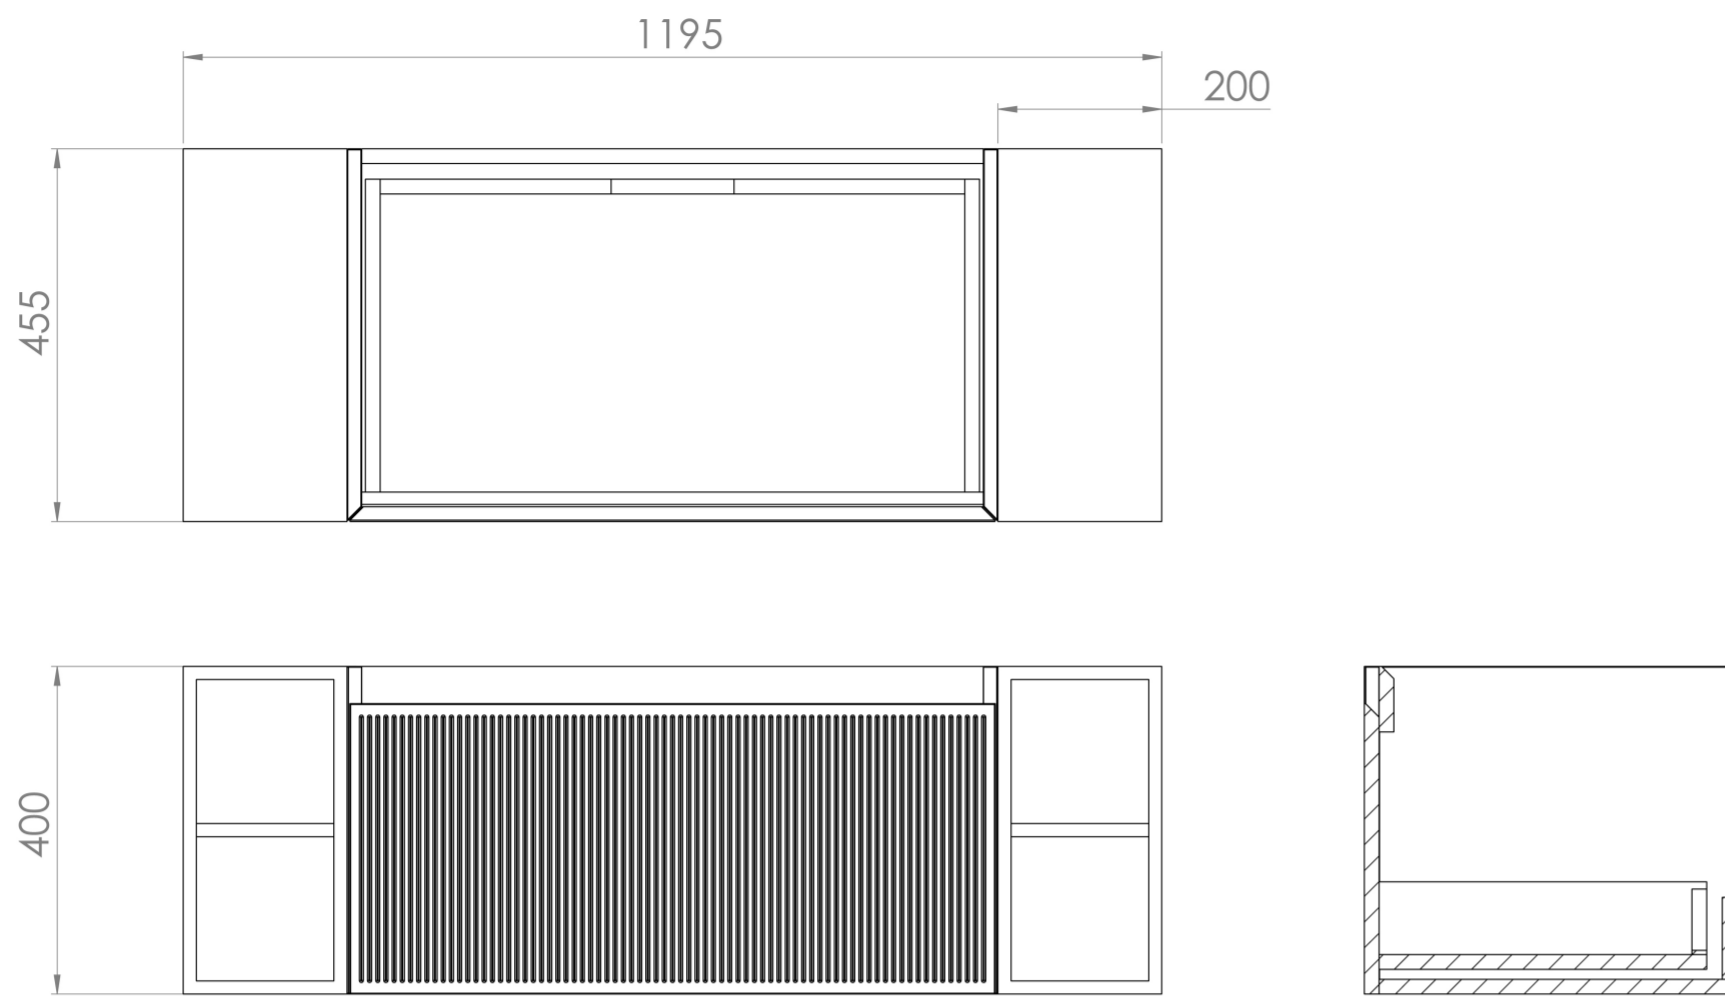

TECHNICAL DRAWING

Saneux reserves the right to alter the specifications and product range without prior notice. Dimensions are given as a guide only. Dimensions should not be used for surrounding furniture, fixtures and fittings until the product is on site.

<https://saneux.com/products/monument-120cm-kit-80cm-1-drawer-wall-mounted-unit-2-x-20cm-spacers-matte-sage>