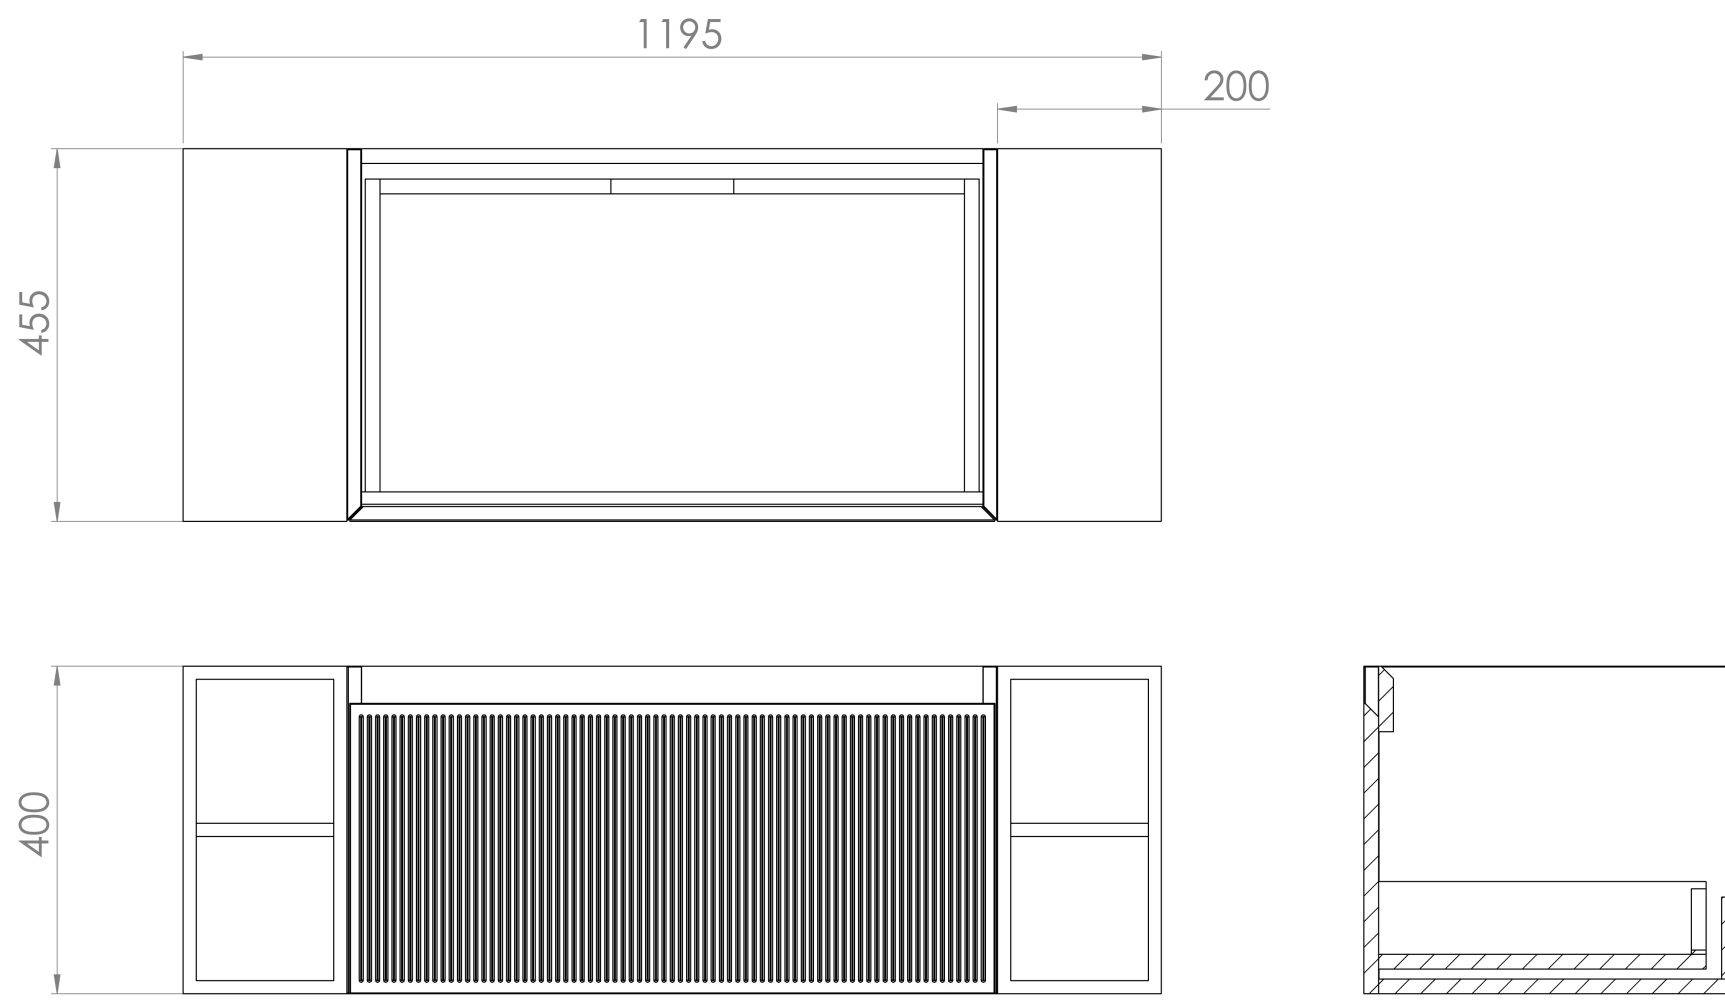

TECHNICAL DRAWING

Saneux reserves the right to alter the specifications and product range without prior notice. Dimensions are given as a guide only. Dimensions should not be used for surrounding furniture, fixtures and fittings until the product is on site.

<https://saneux.com/products/monument-120cm-kit-80cm-1-drawer-wall-mounted-unit-2-x-20cm-spacers-matte-sage>