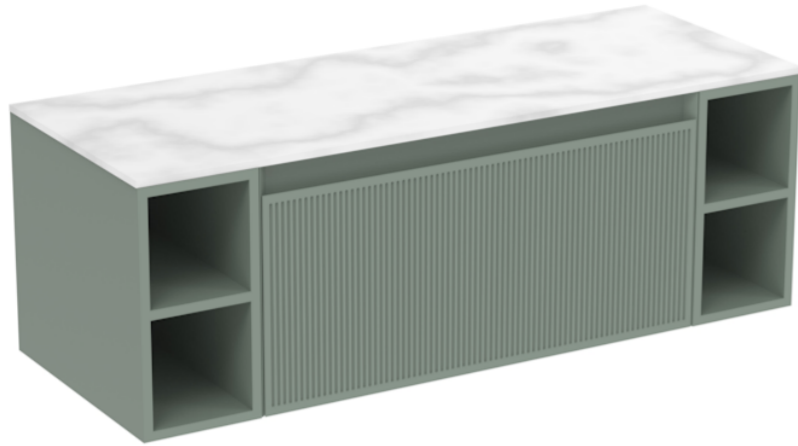

# MONUMENT 120CM KIT - 80CM 1 DRAWER WALL MOUNTED UNIT & 2 X 20CM SPACERS - MATTE SAGE

---

## PRODUCT INFORMATION

**Finish:**

Matte Sage

**Product Code:** MO120W1.S2.MS

---

Experience versatility with our innovative design: pair any 60cm or 80cm unit with a 20cm spacer unit and a countertop, enabling you to create your perfect basin setup.

Parts to be purchased separately: 1 x MO080W1.MS, 2 x UNI020S.MS, 1 x UNI120T.C