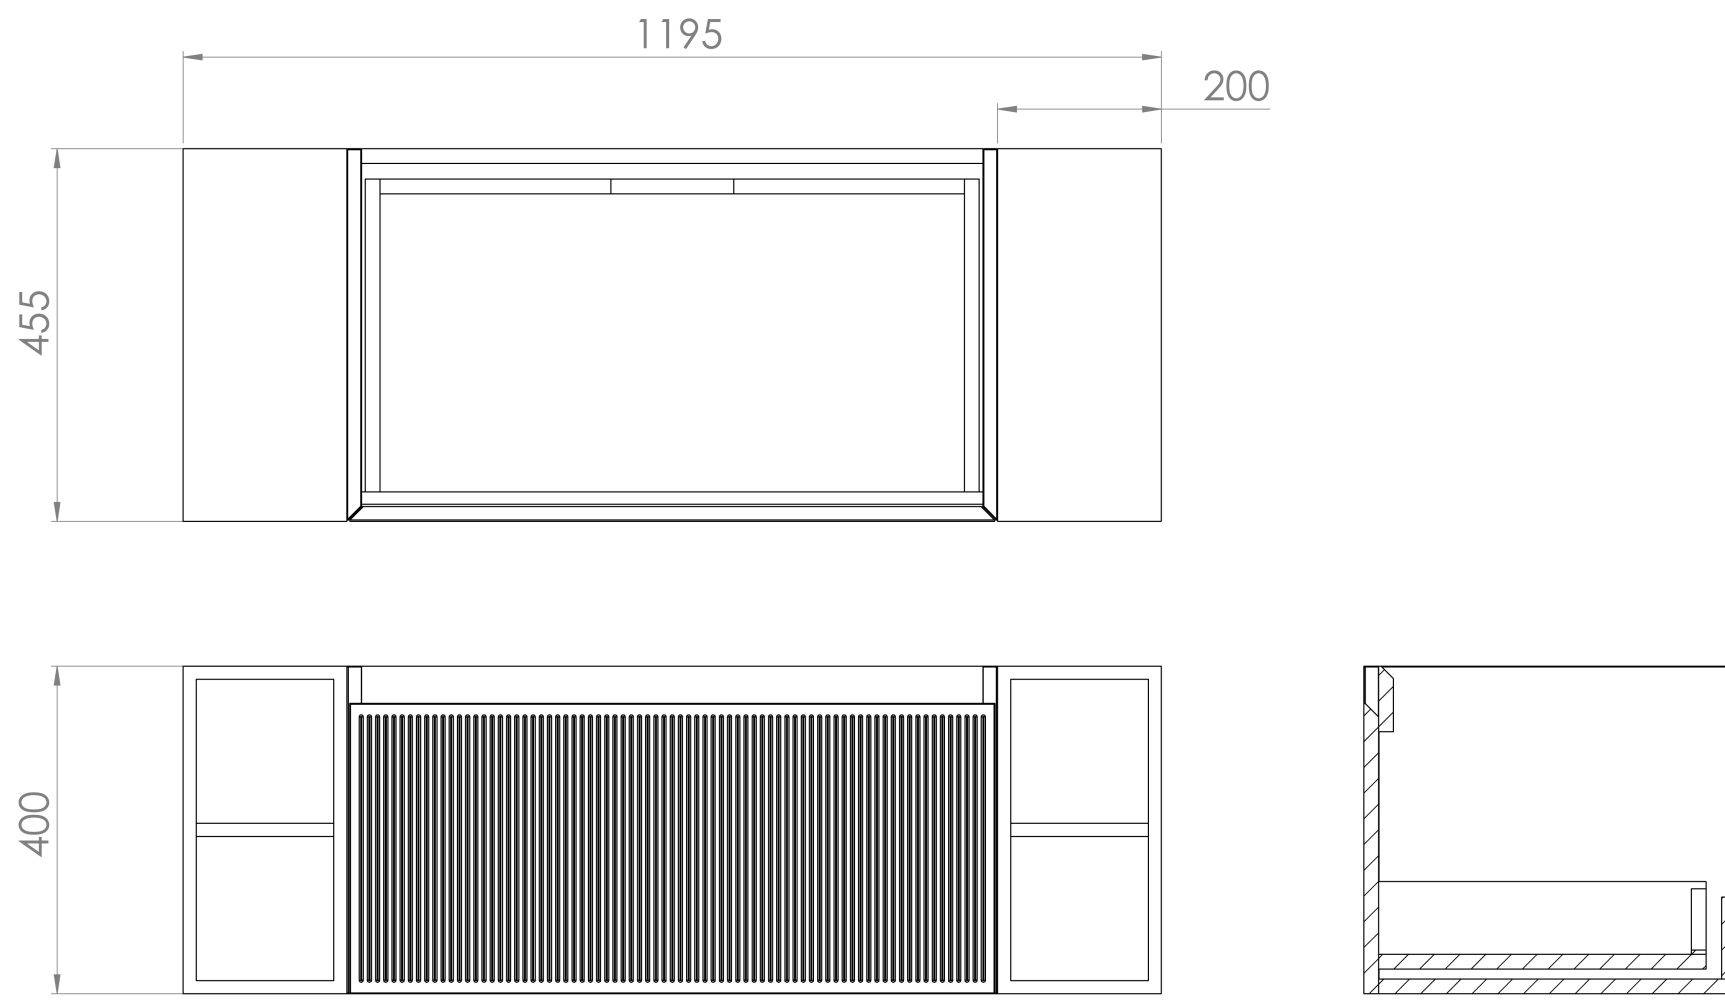

TECHNICAL DRAWING

Saneux reserves the right to alter the specifications and product range without prior notice. Dimensions are given as a guide only. Dimensions should not be used for surrounding furniture, fixtures and fittings until the product is on site.

<https://saneux.com/products/monument-120cm-kit-80cm-1-drawer-wall-mounted-unit-2-x-20cm-spacers-matte-white>