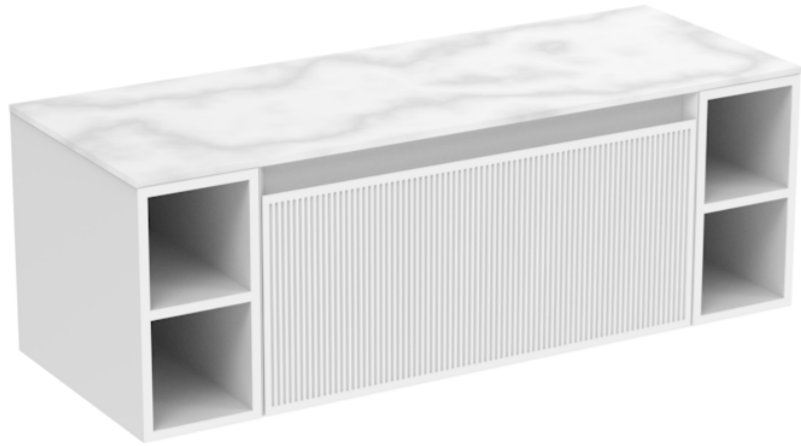

MONUMENT 120CM KIT - 80CM 1 DRAWER WALL MOUNTED UNIT & 2 X 20CM SPACERS - MATTE WHITE

PRODUCT INFORMATION

Finish:

Matte White

Product Code: MO120W1.S2.MW

DESCRIPTION

Influenced by Sir Christopher Wren and Dr. Robert Hooke's commemoration of the Great Fire of 1666, Monument furniture pays homage to London's rich history. The furniture echoes the fluting found on the Monument column at Fish St Hill, London EC3R.

Experience versatility with our innovative design: pair any 60cm or 80cm unit with a 20cm spacer unit and a countertop, enabling you to create your perfect basin setup.

Parts to be purchased separately: 1 x MO080W1.MW, 2 x UNI020S.MW, 1 x UNI120T.C

<https://saneux.com/products/monument-120cm-kit-80cm-1-drawer-wall-mounted-unit-2-x-20cm-spacers-matte-white>