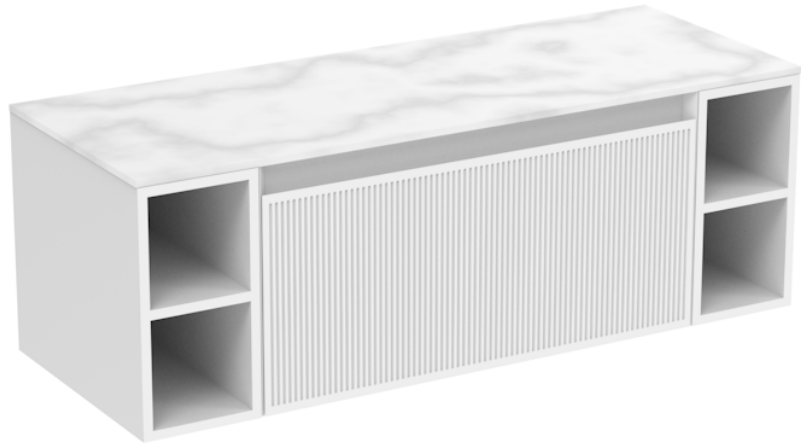

MONUMENT 120CM KIT - 80CM 1 DRAWER WALL MOUNTED UNIT & 2 X 20CM SPACERS - MATTE WHITE

PRODUCT INFORMATION

Finish:

Matte White

Product Code: MO120W1.S2.MW

DESCRIPTION

Influenced by Sir Christopher Wren and Dr. Robert Hooke's commemoration of the Great Fire of 1666, Monument furniture pays homage to London's rich history. The furniture echoes the fluting found on the Monument column at Fish St Hill, London EC3R.

Experience versatility with our innovative design: pair any 60cm or 80cm unit with a 20cm spacer unit and a countertop, enabling you to create your perfect basin setup.

Parts to be purchased separately: 1 x MO080W1.MW, 2 x UNI020S.MW, 1 x UNI120T.C

<https://saneux.com/products/monument-120cm-kit-80cm-1-drawer-wall-mounted-unit-2-x-20cm-spacers-matte-white>