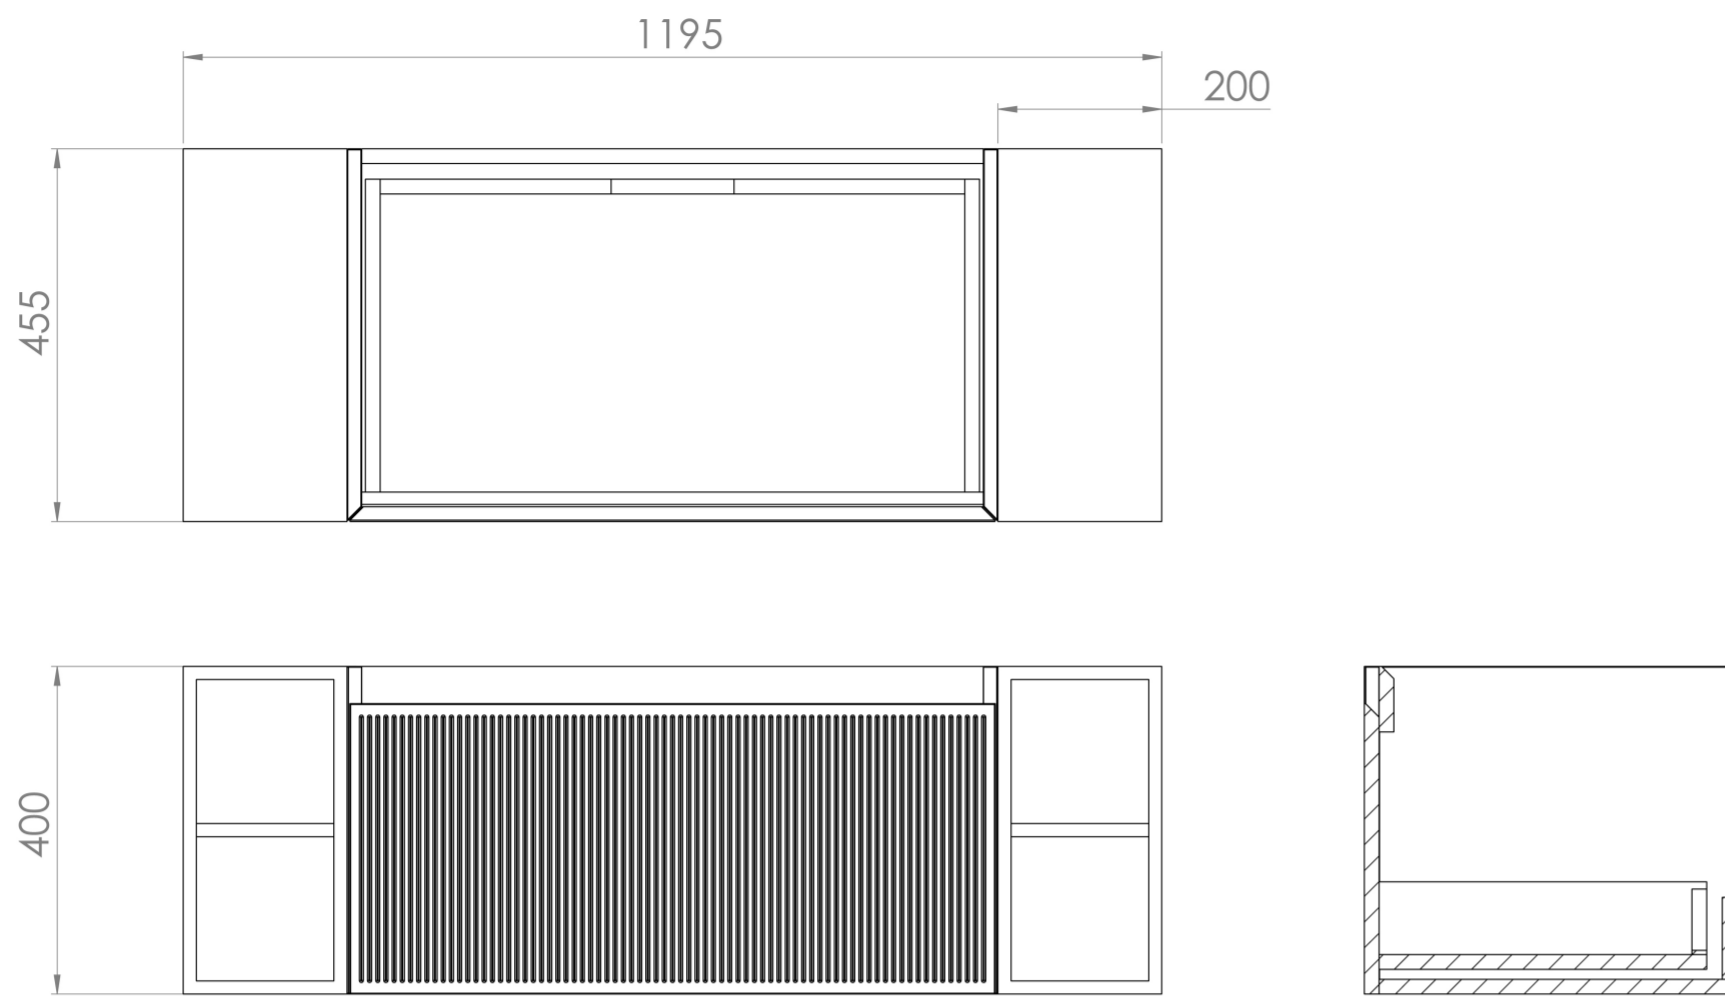

TECHNICAL DRAWING

Saneux reserves the right to alter the specifications and product range without prior notice. Dimensions are given as a guide only. Dimensions should not be used for surrounding furniture, fixtures and fittings until the product is on site.

<https://saneux.com/products/monument-120cm-kit-80cm-1-drawer-wall-mounted-unit-2-x-20cm-spacers-matte-white>