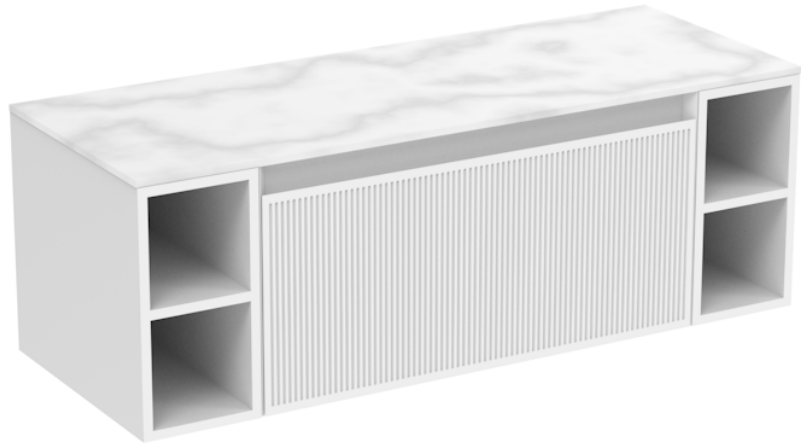

# MONUMENT 120CM KIT - 80CM 1 DRAWER WALL MOUNTED UNIT & 2 X 20CM SPACERS - MATTE WHITE

---

## PRODUCT INFORMATION

**Finish:**

Matte White

**Product Code:** MO120W1.S2.MW

---

Experience versatility with our innovative design: pair any 60cm or 80cm unit with a 20cm spacer unit and a countertop, enabling you to create your perfect basin setup.

Parts to be purchased separately: 1 x MO080W1.MW, 2 x UNI020S.MW, 1 x UNI120T.C