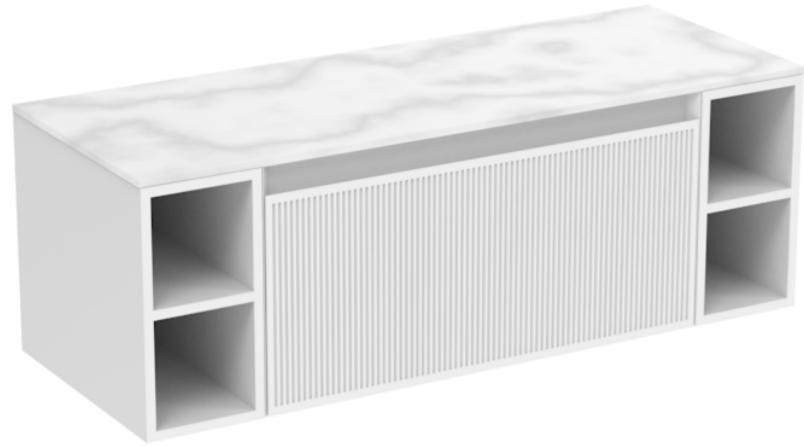

MONUMENT 120CM KIT - 80CM 1 DRAWER WALL MOUNTED UNIT & 2 X 20CM SPACERS - MATTE WHITE

PRODUCT INFORMATION

Finish:

Matte White

Product Code: MO120W1.S2.MW

DESCRIPTION

Influenced by Sir Christopher Wren and Dr. Robert Hooke's commemoration of the Great Fire of 1666, Monument furniture pays homage to London's rich history. The furniture echoes the fluting found on the Monument column at Fish St Hill, London EC3R.

Experience versatility with our innovative design: pair any 60cm or 80cm unit with a 20cm spacer unit and a countertop, enabling you to create your perfect basin setup.

Parts to be purchased separately: 1 x MO080W1.MW, 2 x UNI020S.MW, 1 x UNI120T.C

<https://saneux.com/products/monument-120cm-kit-80cm-1-drawer-wall-mounted-unit-2-x-20cm-spacers-matte-white>