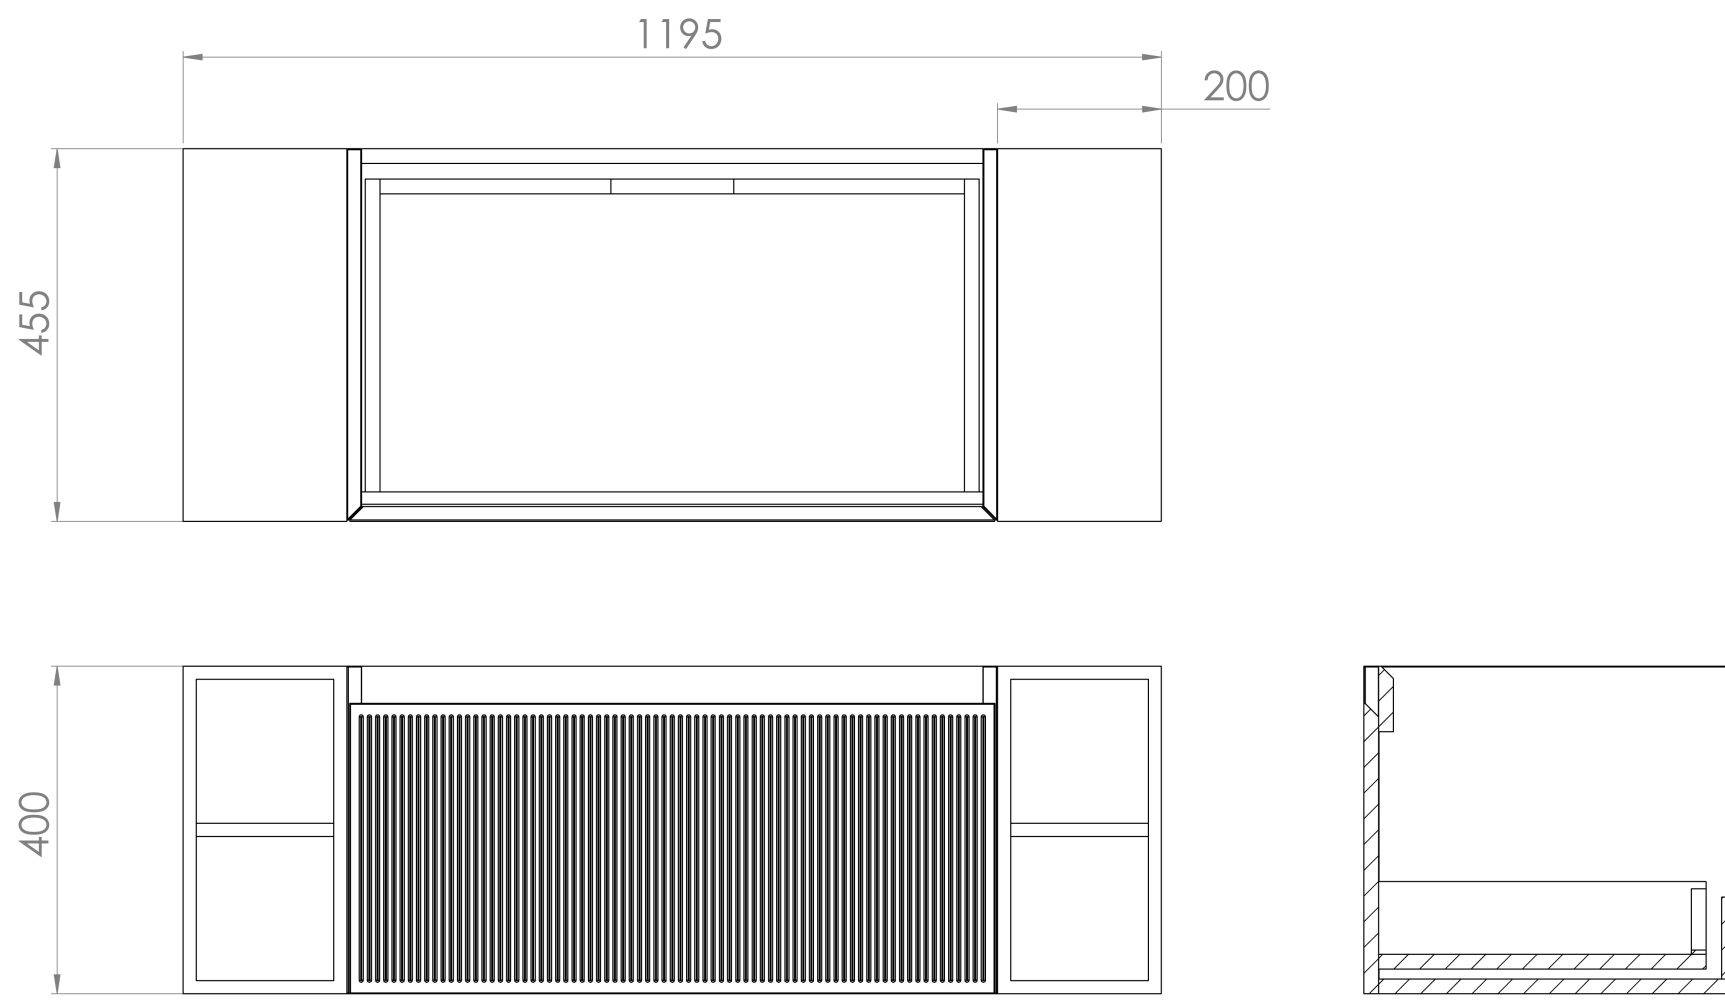

TECHNICAL DRAWING

Saneux reserves the right to alter the specifications and product range without prior notice. Dimensions are given as a guide only. Dimensions should not be used for surrounding furniture, fixtures and fittings until the product is on site.

<https://saneux.com/products/monument-120cm-kit-80cm-1-drawer-wall-mounted-unit-2-x-20cm-spacers-matte-black>