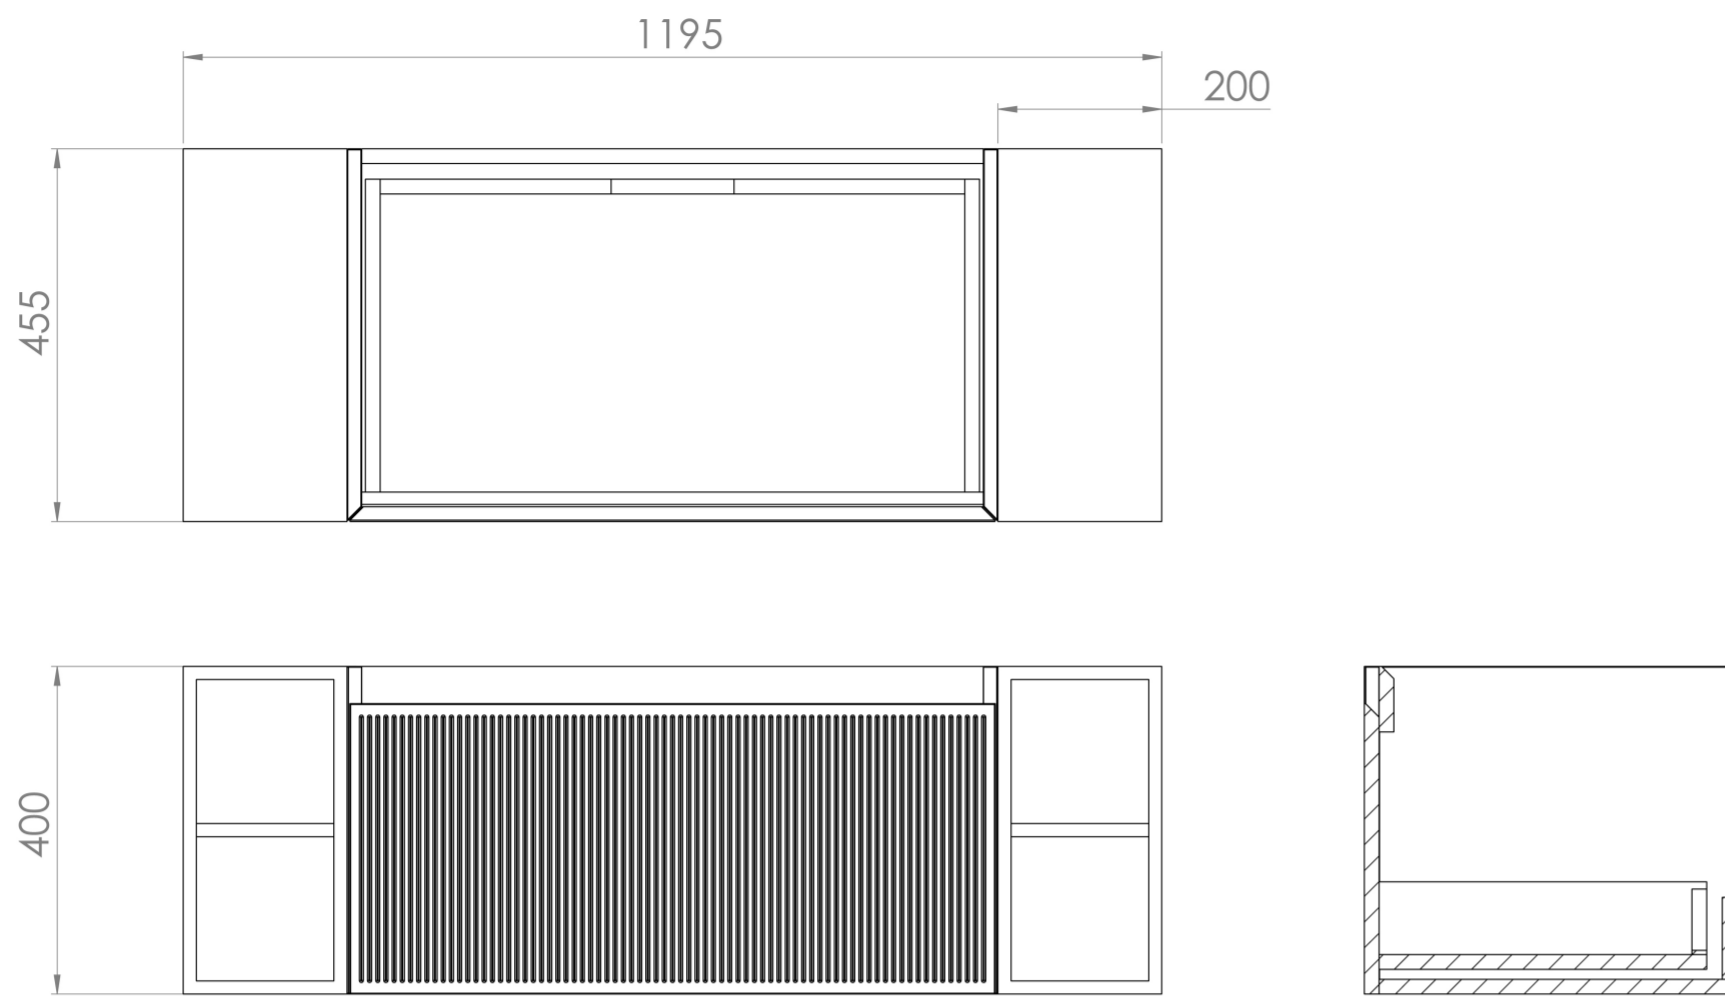

TECHNICAL DRAWING

Saneux reserves the right to alter the specifications and product range without prior notice. Dimensions are given as a guide only. Dimensions should not be used for surrounding furniture, fixtures and fittings until the product is on site.

<https://saneux.com/products/monument-120cm-kit-80cm-1-drawer-wall-mounted-unit-2-x-20cm-spacers-matte-black>