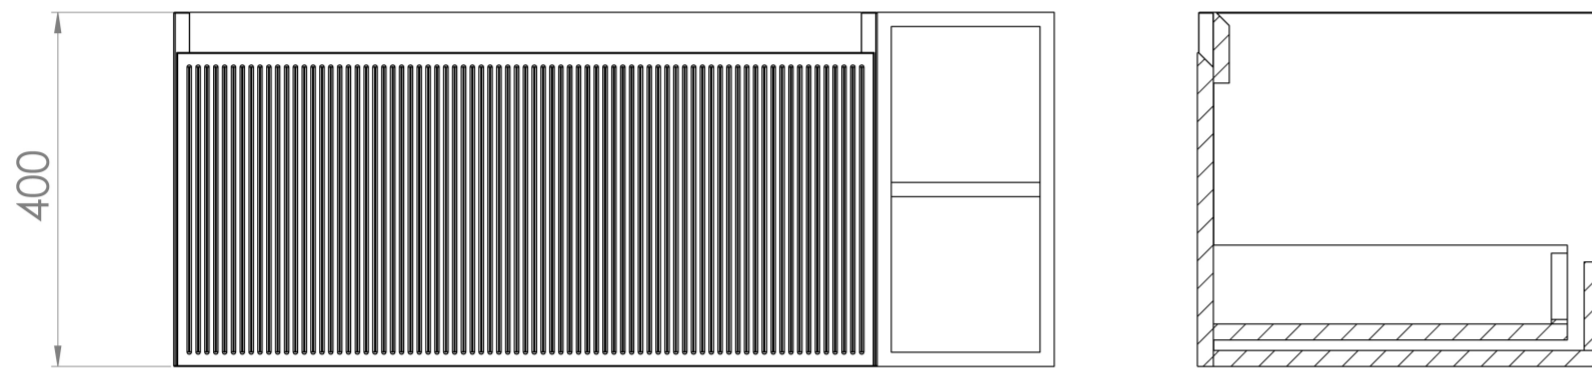

TECHNICAL DRAWING

Saneux reserves the right to alter the specifications and product range without prior notice. Dimensions are given as a guide only. Dimensions should not be used for surrounding furniture, fixtures and fittings until the product is on site.

<https://saneux.com/products/monument-100cm-kit-80cm-1-drawer-wall-mounted-unit-20cm-spacer-matte-sage>