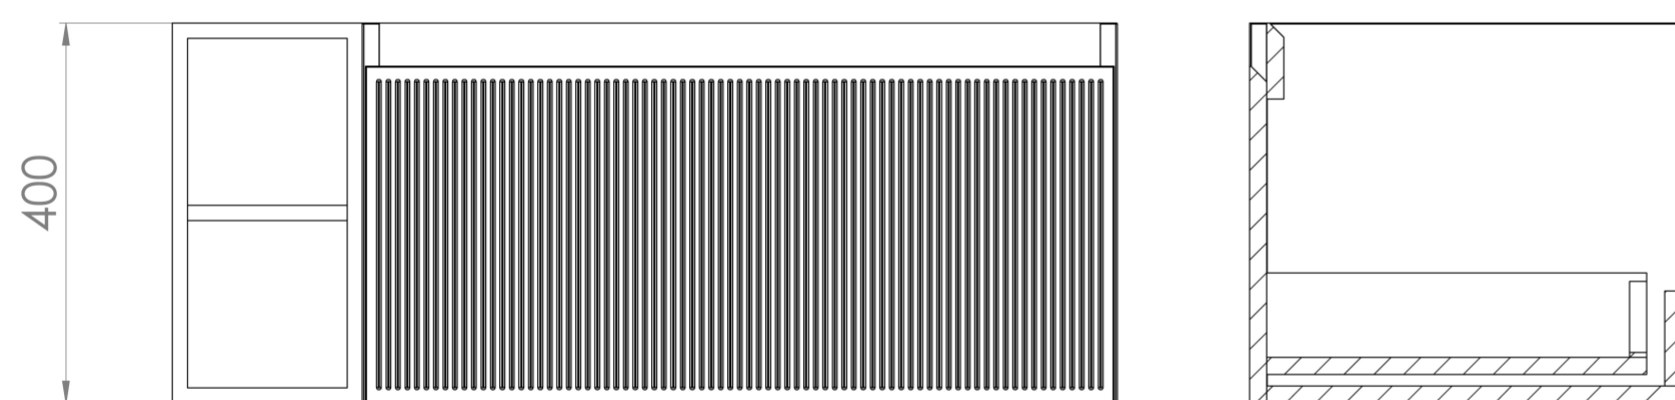

TECHNICAL DRAWING

Saneux reserves the right to alter the specifications and product range without prior notice. Dimensions are given as a guide only. Dimensions should not be used for surrounding furniture, fixtures and fittings until the product is on site.

<https://saneux.com/products/monument-100cm-kit-80cm-1-drawer-wall-mounted-unit-20cm-spacer-matte-sage>