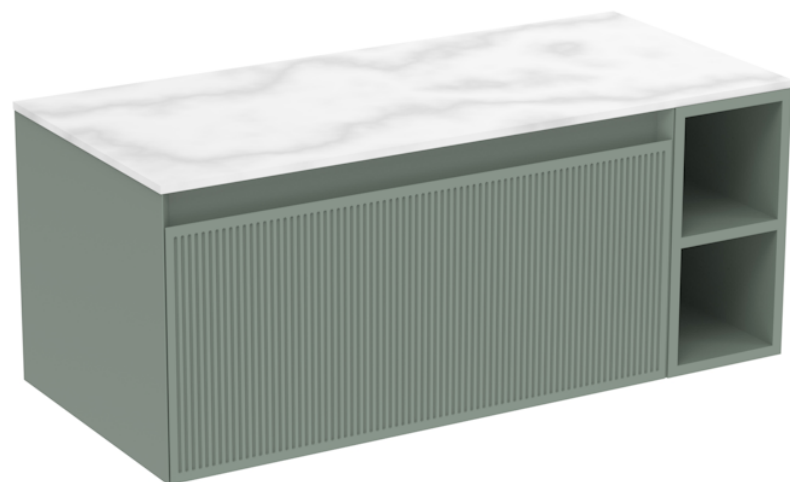

MONUMENT 100CM KIT - 80CM 1 DRAWER WALL MOUNTED UNIT & 20CM SPACER - MATTE SAGE

PRODUCT INFORMATION

Finish: Matte Sage

Product Code: MO100W1.S.MS

DESCRIPTION

Influenced by Sir Christopher Wren and Dr. Robert Hooke's commemoration of the Great Fire of 1666, Monument furniture pays homage to London's rich history. The furniture echoes the fluting found on the Monument column at Fish St Hill, London EC3R.

Experience versatility with our innovative design: pair any 60cm or 80cm unit with a 20cm spacer unit and a countertop, enabling you to create your perfect basin setup.

Parts to be purchased separately: 1 x MO80W1.MS, 1 x UNI020S.MS & 1 x UN100T.C