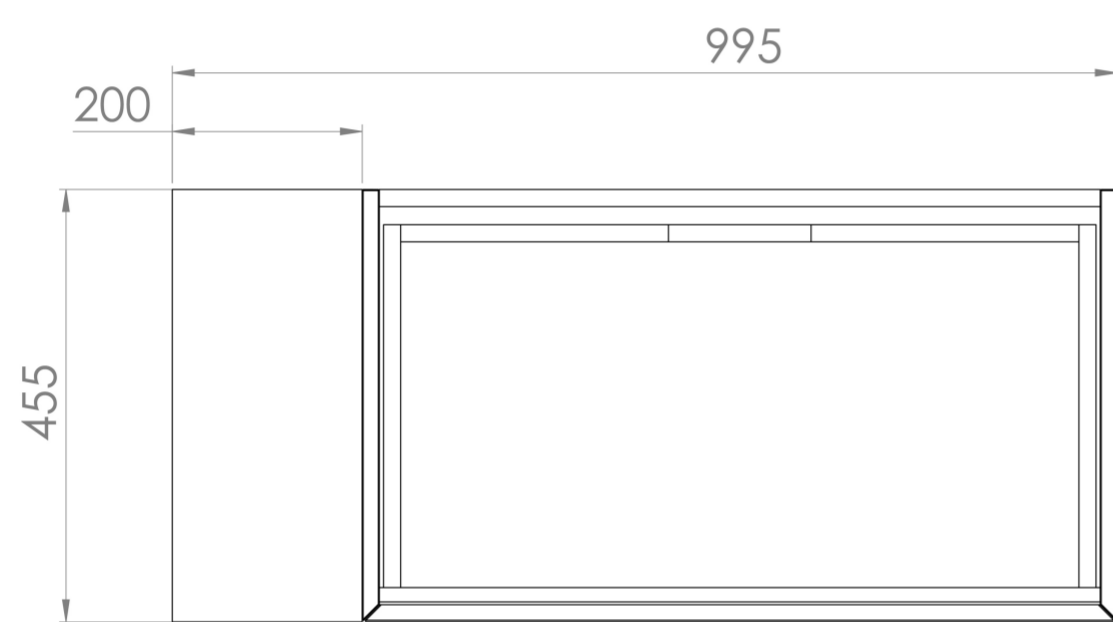

TECHNICAL DRAWING

Saneux reserves the right to alter the specifications and product range without prior notice. Dimensions are given as a guide only. Dimensions should not be used for surrounding furniture, fixtures and fittings until the product is on site.

<https://saneux.com/products/monument-100cm-kit-80cm-1-drawer-wall-mounted-unit-20cm-spacer-matte-sage>