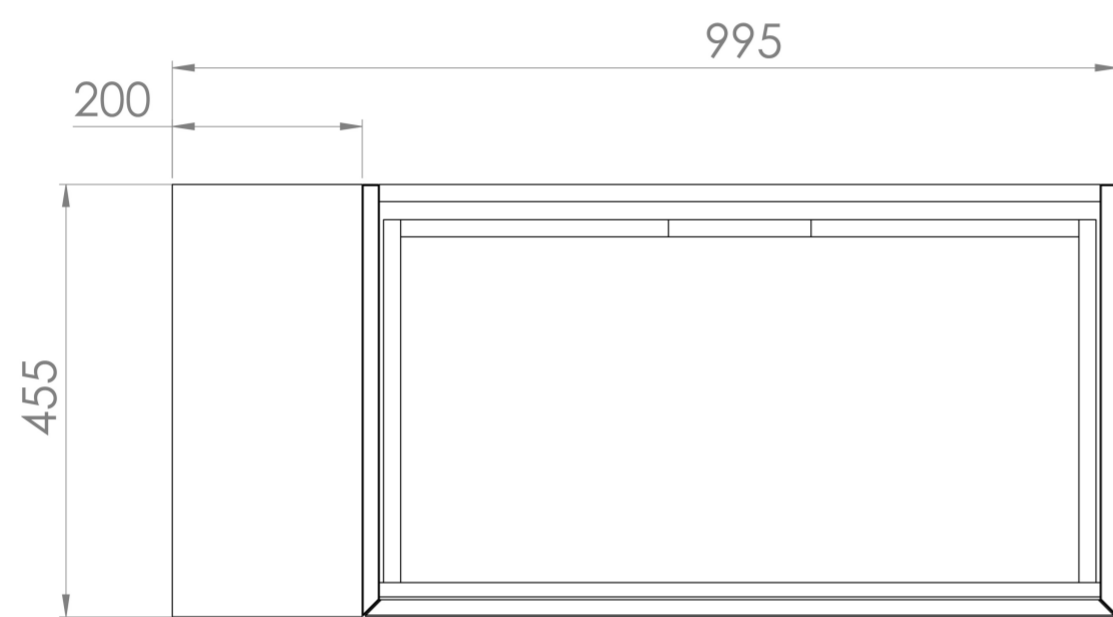

TECHNICAL DRAWING

Saneux reserves the right to alter the specifications and product range without prior notice. Dimensions are given as a guide only. Dimensions should not be used for surrounding furniture, fixtures and fittings until the product is on site.

<https://saneux.com/products/monument-100cm-kit-80cm-1-drawer-wall-mounted-unit-20cm-spacer-matte-sage>