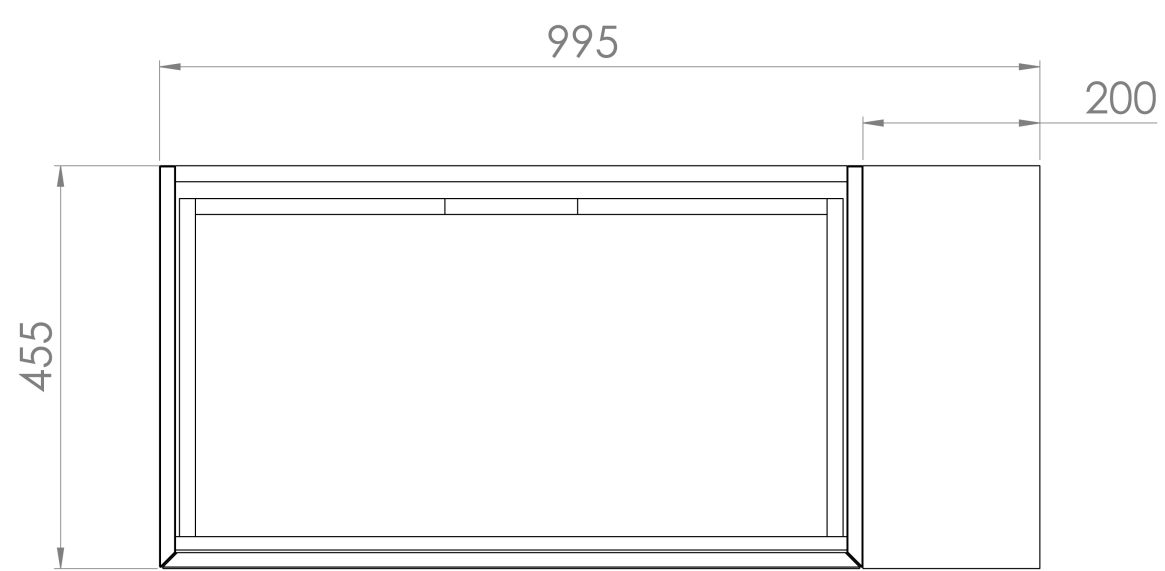

TECHNICAL DRAWING

Saneux reserves the right to alter the specifications and product range without prior notice. Dimensions are given as a guide only. Dimensions should not be used for surrounding furniture, fixtures and fittings until the product is on site.

<https://saneux.com/products/monument-100cm-kit-80cm-1-drawer-wall-mounted-unit-20cm-spacer-matte-sage>