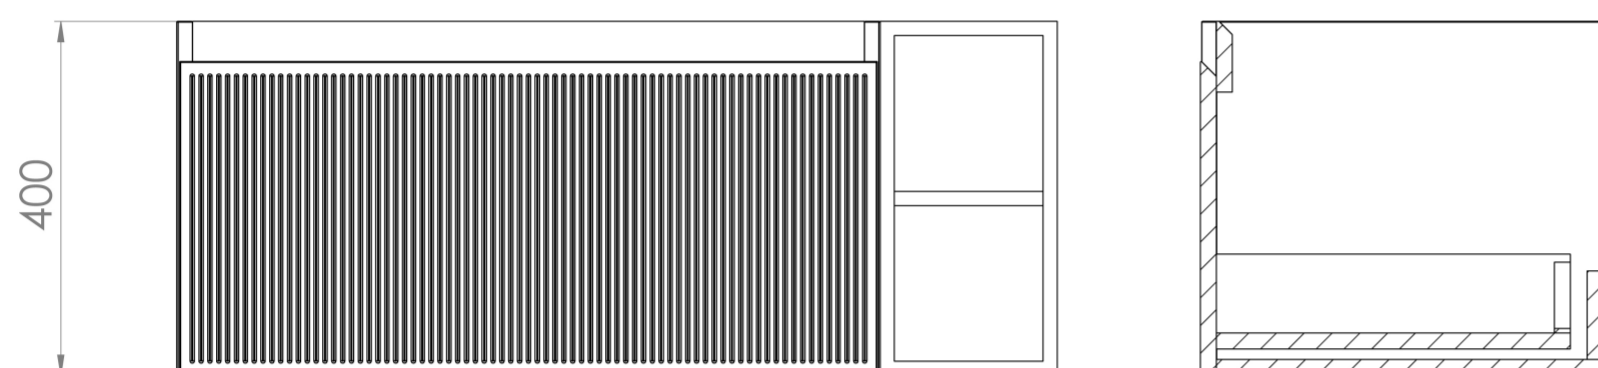

TECHNICAL DRAWING

Saneux reserves the right to alter the specifications and product range without prior notice. Dimensions are given as a guide only. Dimensions should not be used for surrounding furniture, fixtures and fittings until the product is on site.

<https://saneux.com/products/monument-100cm-kit-80cm-1-drawer-wall-mounted-unit-20cm-spacer-matte-sage>