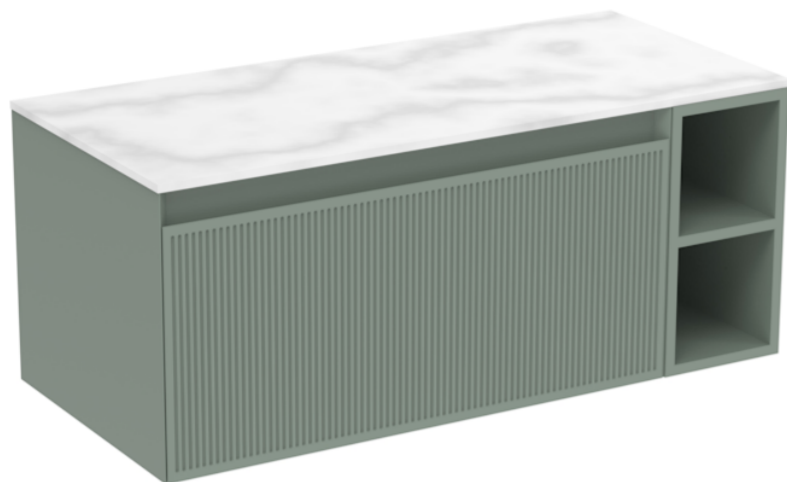

# MONUMENT 100CM KIT - 80CM 1 DRAWER WALL MOUNTED UNIT & 20CM SPACER - MATTE SAGE

## PRODUCT INFORMATION

**Finish:** Matte Sage

**Product Code:** MO100W1.S.MS

Experience versatility with our innovative design: pair any 60cm or 80cm unit with a 20cm spacer unit and a countertop, enabling you to create your perfect basin setup.

Parts to be purchased separately: 1 x MO80W1.MS, 1 x UNI020S.MS & 1 x UN100T.C