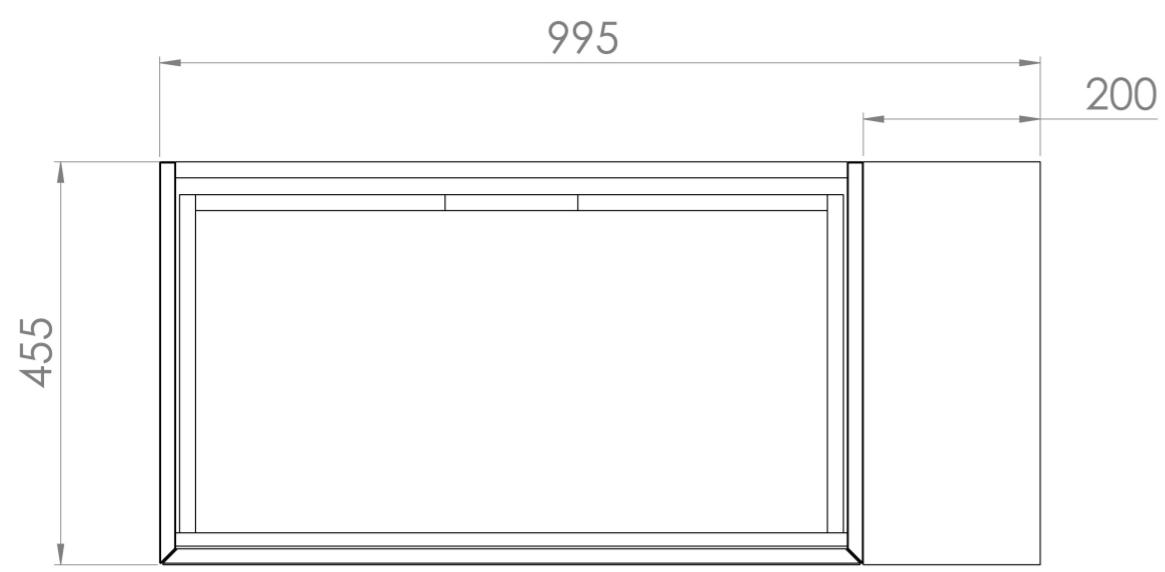

TECHNICAL DRAWING

Saneux reserves the right to alter the specifications and product range without prior notice. Dimensions are given as a guide only. Dimensions should not be used for surrounding furniture, fixtures and fittings until the product is on site.

<https://saneux.com/products/monument-100cm-kit-80cm-1-drawer-wall-mounted-unit-20cm-spacer-matte-sage>