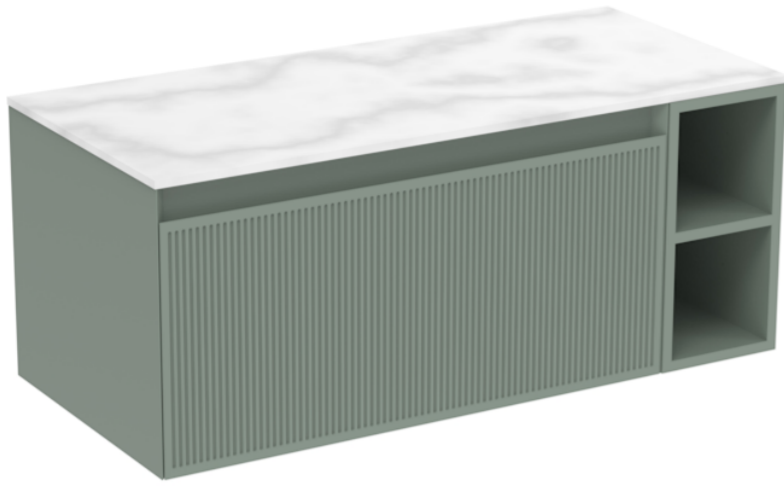

MONUMENT 100CM KIT - 80CM 1 DRAWER WALL MOUNTED UNIT & 20CM SPACER - MATTE SAGE

PRODUCT INFORMATION

Finish:

Matte Sage

Product Code: MO100W1.S.MS

DESCRIPTION

Influenced by Sir Christopher Wren and Dr. Robert Hooke's commemoration of the Great Fire of 1666, Monument furniture pays homage to London's rich history. The furniture echoes the fluting found on the Monument column at Fish St Hill, London EC3R.

Experience versatility with our innovative design: pair any 60cm or 80cm unit with a 20cm spacer unit and a countertop, enabling you to create your perfect basin setup.

Parts to be purchased separately: 1 x MO80W1.MS, 1 x UNI020S.MS & 1 x UN100T.C

<https://saneux.com/products/monument-100cm-kit-80cm-1-drawer-wall-mounted-unit-20cm-spacer-matte-sage>