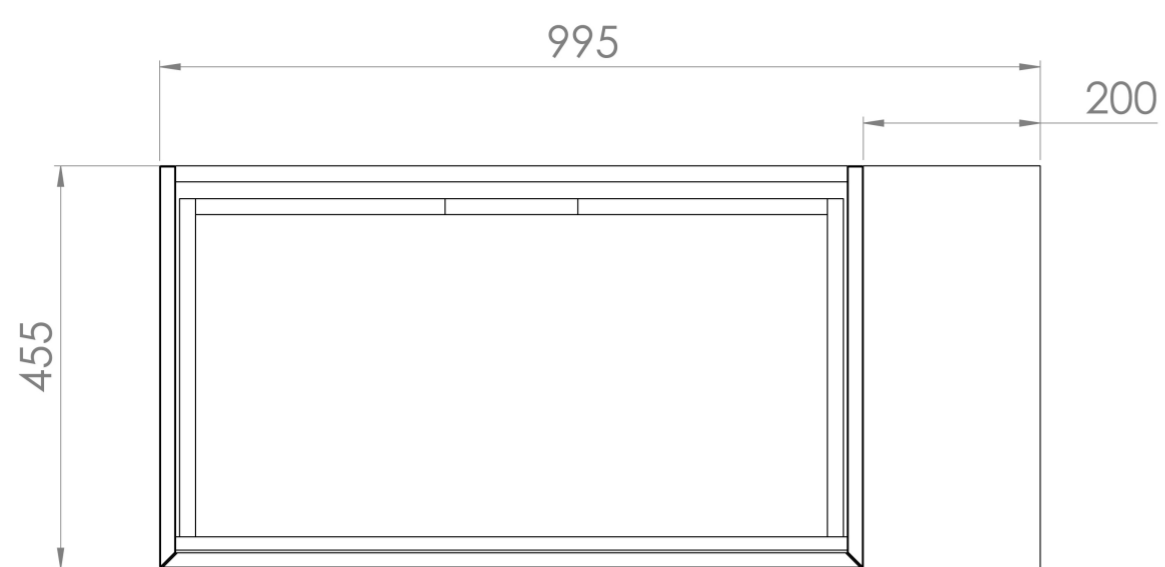

TECHNICAL DRAWING

Saneux reserves the right to alter the specifications and product range without prior notice. Dimensions are given as a guide only. Dimensions should not be used for surrounding furniture, fixtures and fittings until the product is on site.

<https://saneux.com/products/monument-100cm-kit-80cm-1-drawer-wall-mounted-unit-20cm-spacer-matte-sage>