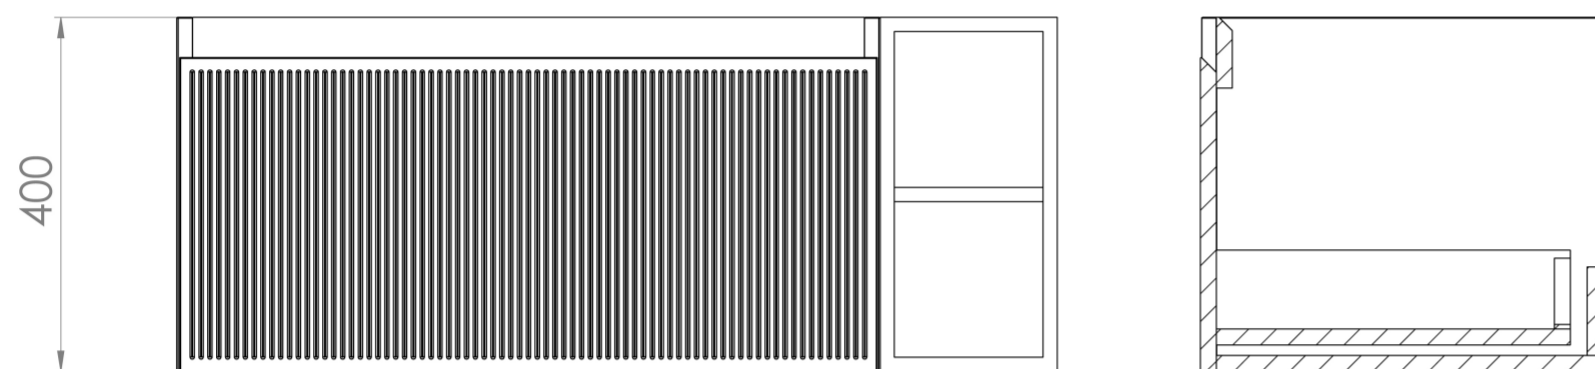

TECHNICAL DRAWING

Saneux reserves the right to alter the specifications and product range without prior notice. Dimensions are given as a guide only. Dimensions should not be used for surrounding furniture, fixtures and fittings until the product is on site.

<https://saneux.com/products/monument-100cm-kit-80cm-1-drawer-wall-mounted-unit-20cm-spacer-matte-sage>