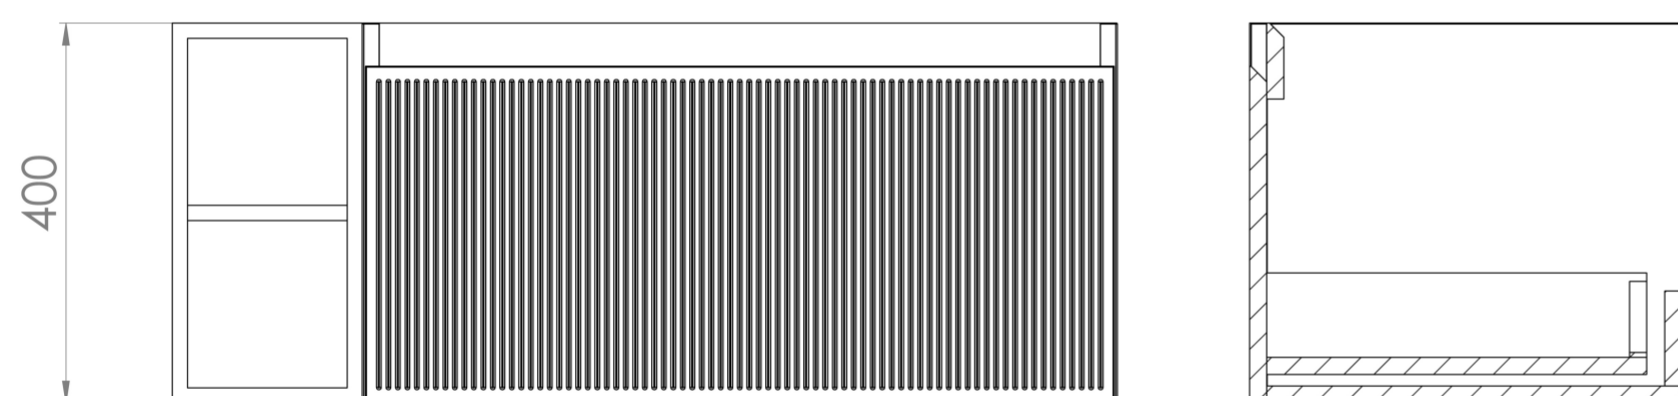

TECHNICAL DRAWING

Saneux reserves the right to alter the specifications and product range without prior notice. Dimensions are given as a guide only. Dimensions should not be used for surrounding furniture, fixtures and fittings until the product is on site.

<https://saneux.com/products/monument-100cm-kit-80cm-1-drawer-wall-mounted-unit-20cm-spacer-matte-sage>