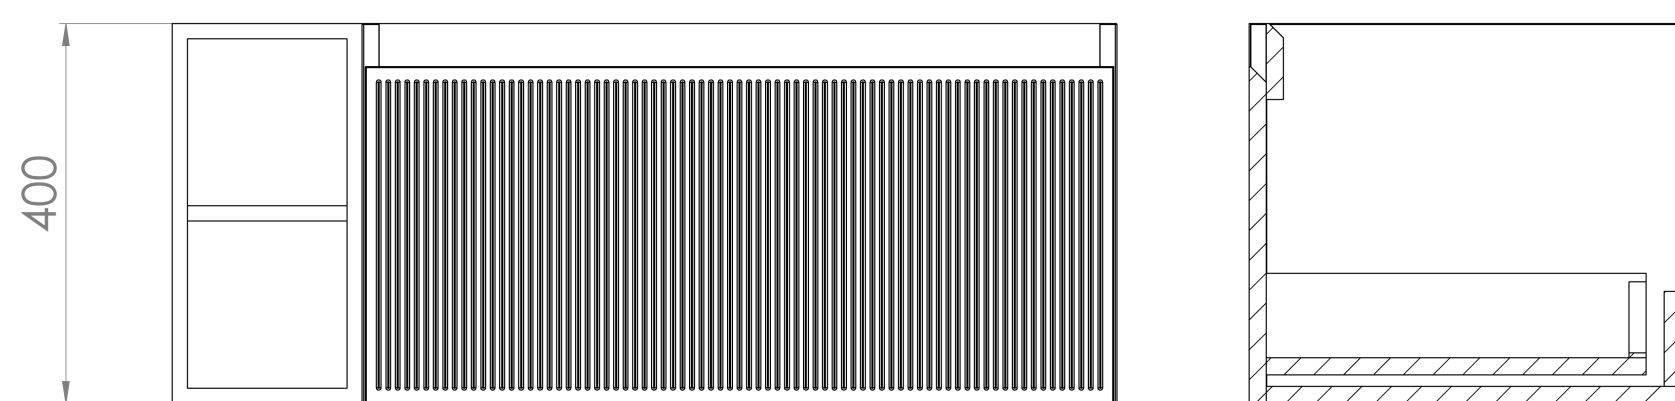

TECHNICAL DRAWING

Saneux reserves the right to alter the specifications and product range without prior notice. Dimensions are given as a guide only. Dimensions should not be used for surrounding furniture, fixtures and fittings until the product is on site.

<https://saneux.com/products/monument-100cm-kit-80cm-1-drawer-wall-mounted-unit-20cm-spacer-matte-sage>