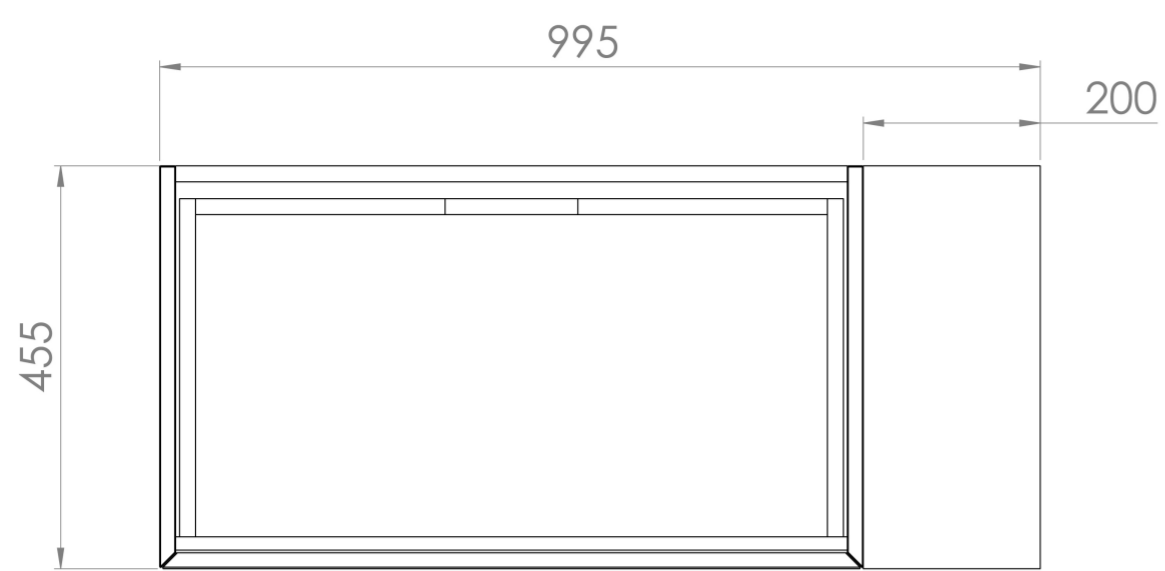

TECHNICAL DRAWING

Saneux reserves the right to alter the specifications and product range without prior notice. Dimensions are given as a guide only. Dimensions should not be used for surrounding furniture, fixtures and fittings until the product is on site.

<https://saneux.com/products/monument-100cm-kit-80cm-1-drawer-wall-mounted-unit-20cm-spacer-matte-sage>