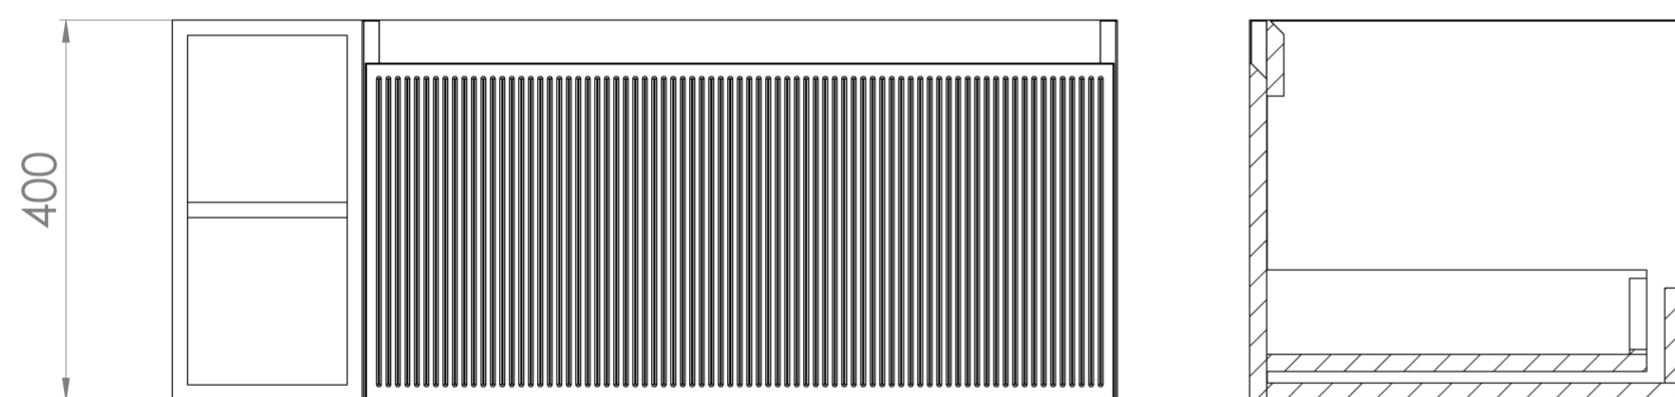

TECHNICAL DRAWING

Saneux reserves the right to alter the specifications and product range without prior notice. Dimensions are given as a guide only. Dimensions should not be used for surrounding furniture, fixtures and fittings until the product is on site.

<https://saneux.com/products/monument-100cm-kit-80cm-1-drawer-wall-mounted-unit-20cm-spacer-matte-sage>