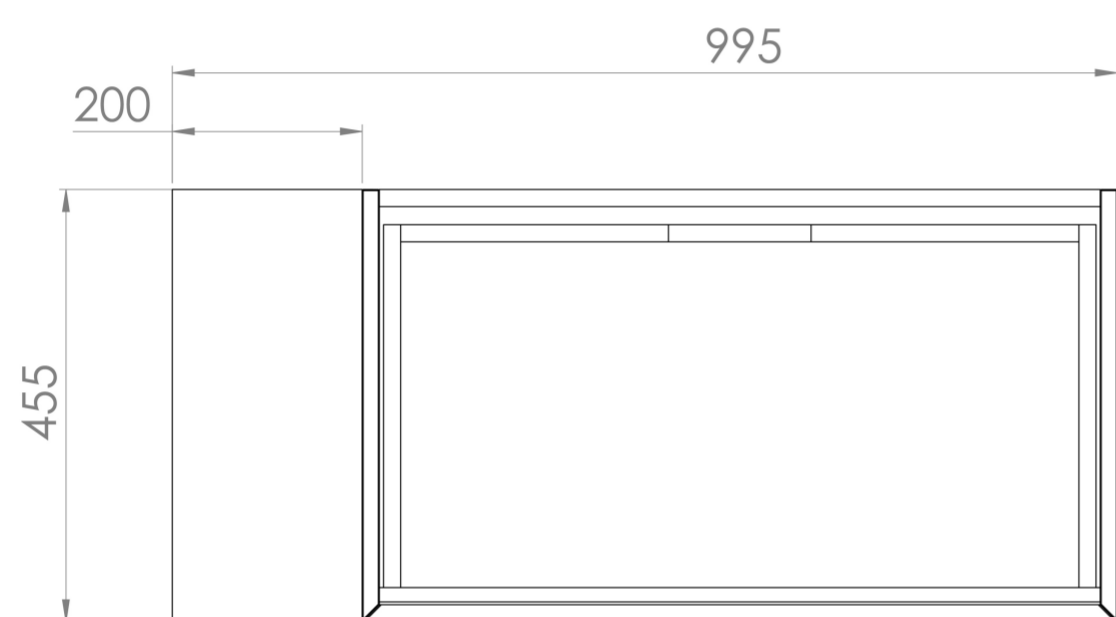

TECHNICAL DRAWING

Saneux reserves the right to alter the specifications and product range without prior notice. Dimensions are given as a guide only. Dimensions should not be used for surrounding furniture, fixtures and fittings until the product is on site.

<https://saneux.com/products/monument-100cm-kit-80cm-1-drawer-wall-mounted-unit-20cm-spacer-matte-sage>