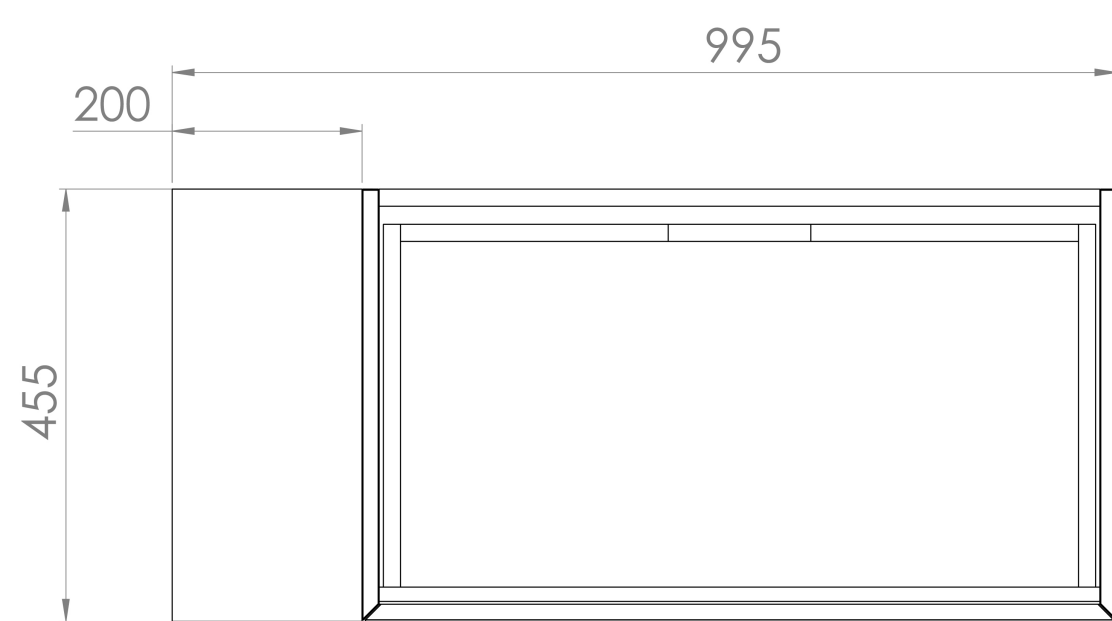

TECHNICAL DRAWING

Saneux reserves the right to alter the specifications and product range without prior notice. Dimensions are given as a guide only. Dimensions should not be used for surrounding furniture, fixtures and fittings until the product is on site.

<https://saneux.com/products/monument-100cm-kit-80cm-1-drawer-wall-mounted-unit-20cm-spacer-matte-sage>