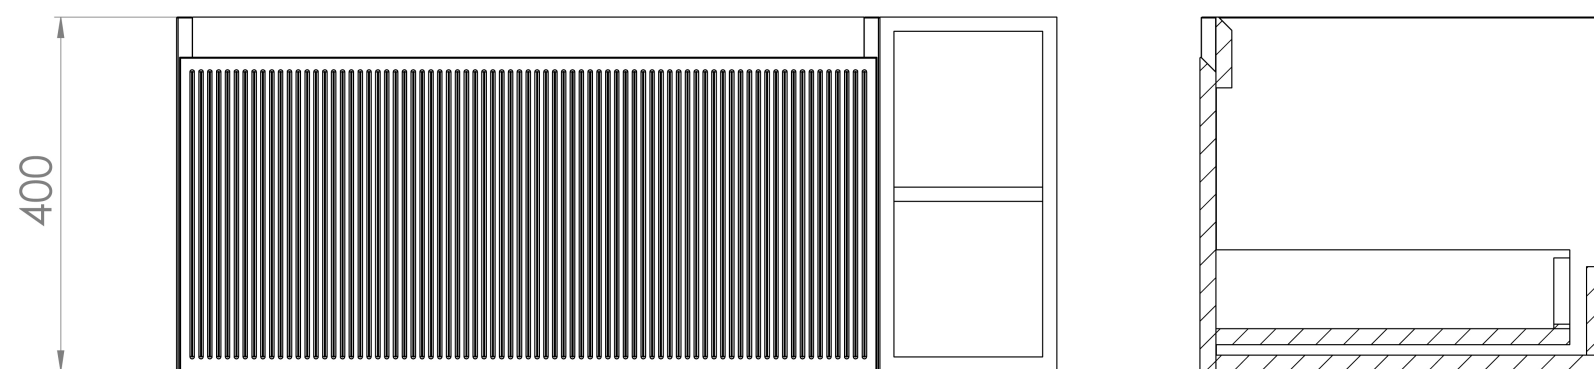

TECHNICAL DRAWING

Saneux reserves the right to alter the specifications and product range without prior notice. Dimensions are given as a guide only. Dimensions should not be used for surrounding furniture, fixtures and fittings until the product is on site.

<https://saneux.com/products/monument-100cm-kit-80cm-1-drawer-wall-mounted-unit-20cm-spacer-matte-sage>