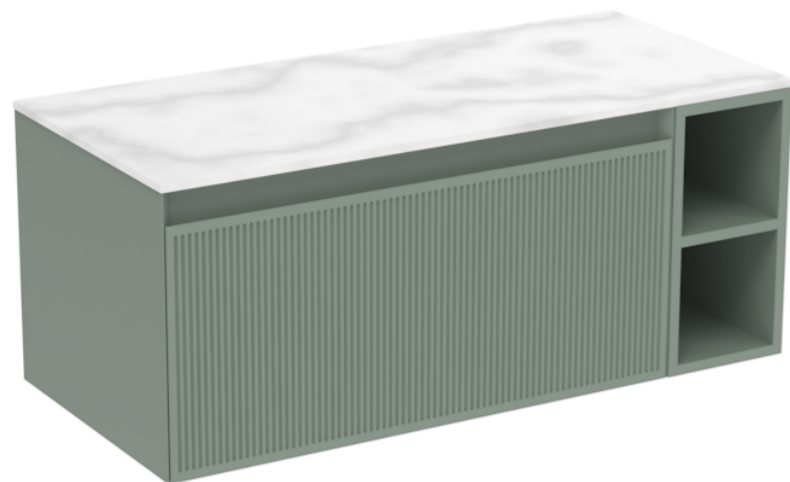

MONUMENT 100CM KIT - 80CM 1 DRAWER WALL MOUNTED UNIT & 20CM SPACER - MATTE SAGE

PRODUCT INFORMATION

Finish: Matte Sage

Product Code: MO100W1.S.MS

DESCRIPTION

Influenced by Sir Christopher Wren and Dr. Robert Hooke's commemoration of the Great Fire of 1666, Monument furniture pays homage to London's rich history. The furniture echoes the fluting found on the Monument column at Fish St Hill, London EC3R.

Experience versatility with our innovative design: pair any 60cm or 80cm unit with a 20cm spacer unit and a countertop, enabling you to create your perfect basin setup.

Parts to be purchased separately: 1 x MO80W1.MS, 1 x UNI020S.MS & 1 x UN100T.C