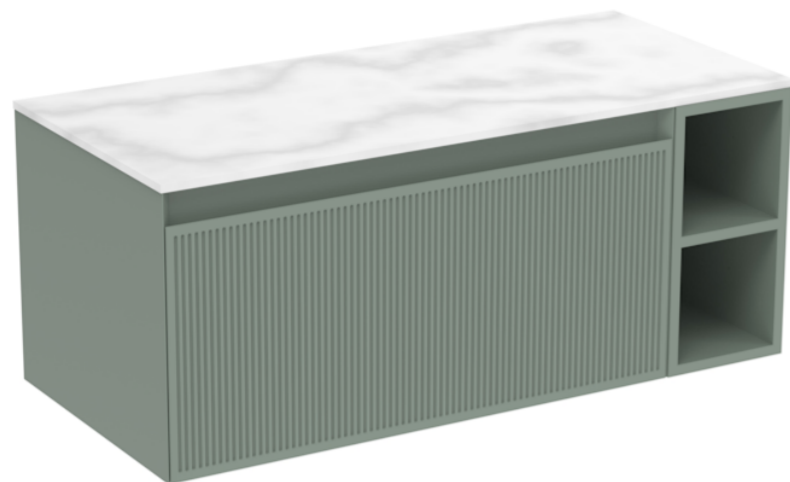

# MONUMENT 100CM KIT - 80CM 1 DRAWER WALL MOUNTED UNIT & 20CM SPACER - MATTE SAGE

## PRODUCT INFORMATION

**Finish:** Matte Sage

**Product Code:** MO100W1.S.MS

Experience versatility with our innovative design: pair any 60cm or 80cm unit with a 20cm spacer unit and a countertop, enabling you to create your perfect basin setup.

Parts to be purchased separately: 1 x MO80W1.MS, 1 x UNI020S.MS & 1 x UN100T.C