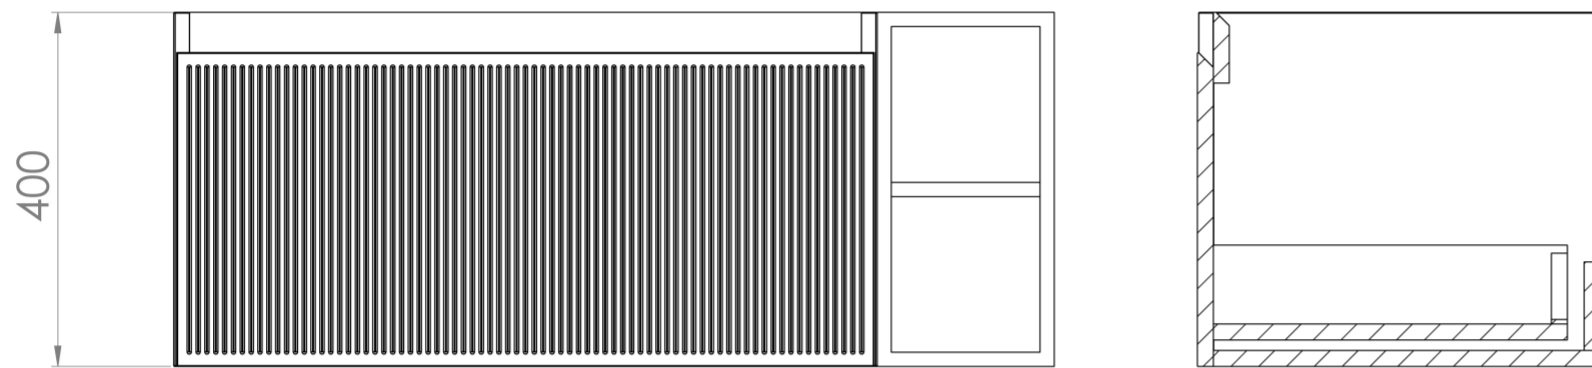

TECHNICAL DRAWING

Saneux reserves the right to alter the specifications and product range without prior notice. Dimensions are given as a guide only. Dimensions should not be used for surrounding furniture, fixtures and fittings until the product is on site.

<https://saneux.com/products/monument-100cm-kit-80cm-1-drawer-wall-mounted-unit-20cm-spacer-matte-white>