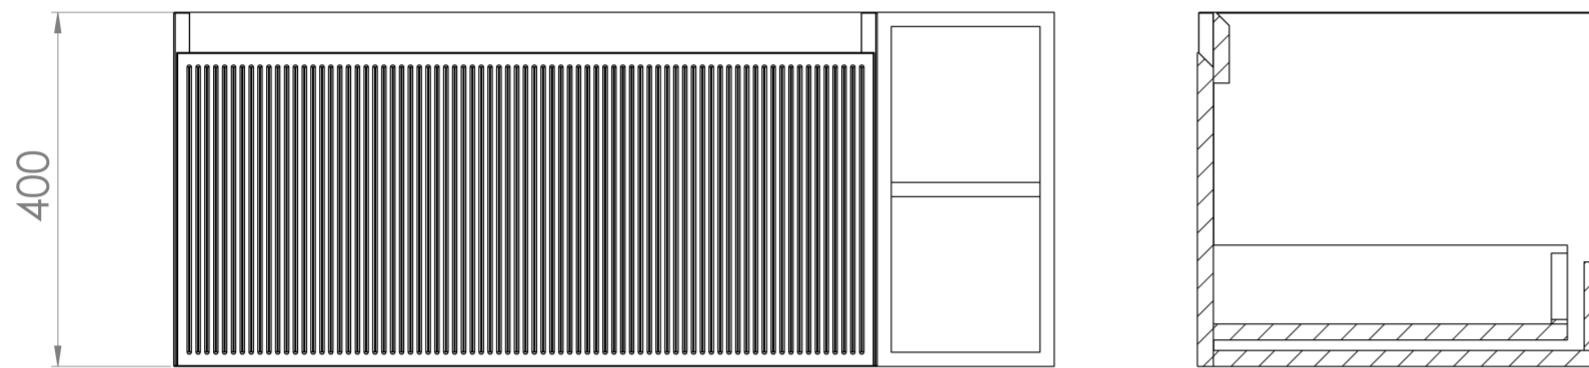

TECHNICAL DRAWING

Saneux reserves the right to alter the specifications and product range without prior notice. Dimensions are given as a guide only. Dimensions should not be used for surrounding furniture, fixtures and fittings until the product is on site.

<https://saneux.com/products/monument-100cm-kit-80cm-1-drawer-wall-mounted-unit-20cm-spacer-matte-white>