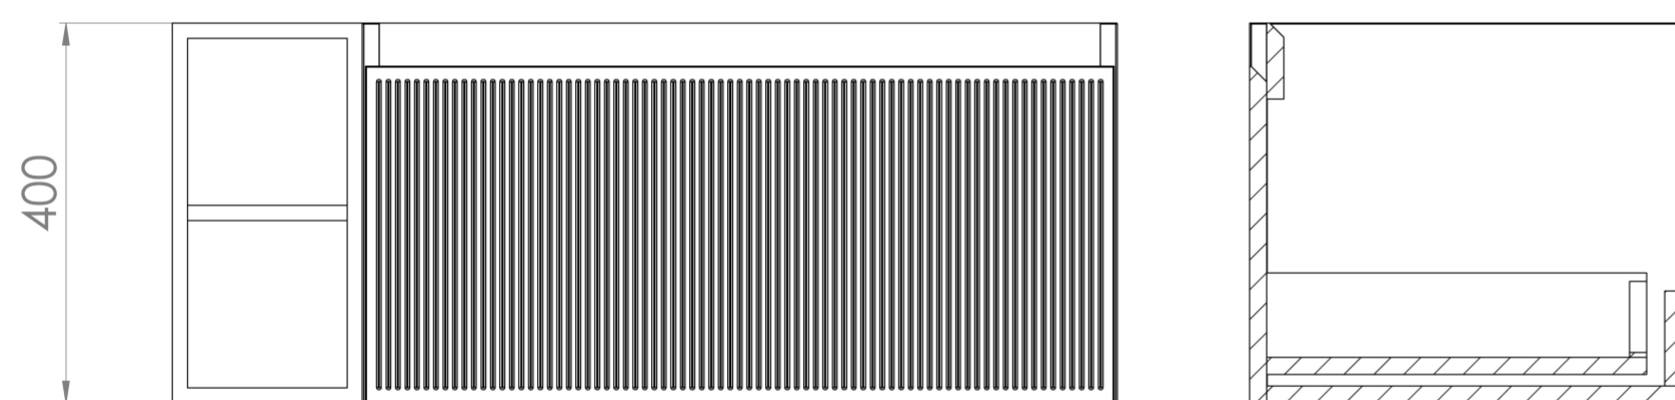

TECHNICAL DRAWING

Saneux reserves the right to alter the specifications and product range without prior notice. Dimensions are given as a guide only. Dimensions should not be used for surrounding furniture, fixtures and fittings until the product is on site.

<https://saneux.com/products/monument-100cm-kit-80cm-1-drawer-wall-mounted-unit-20cm-spacer-matte-white>