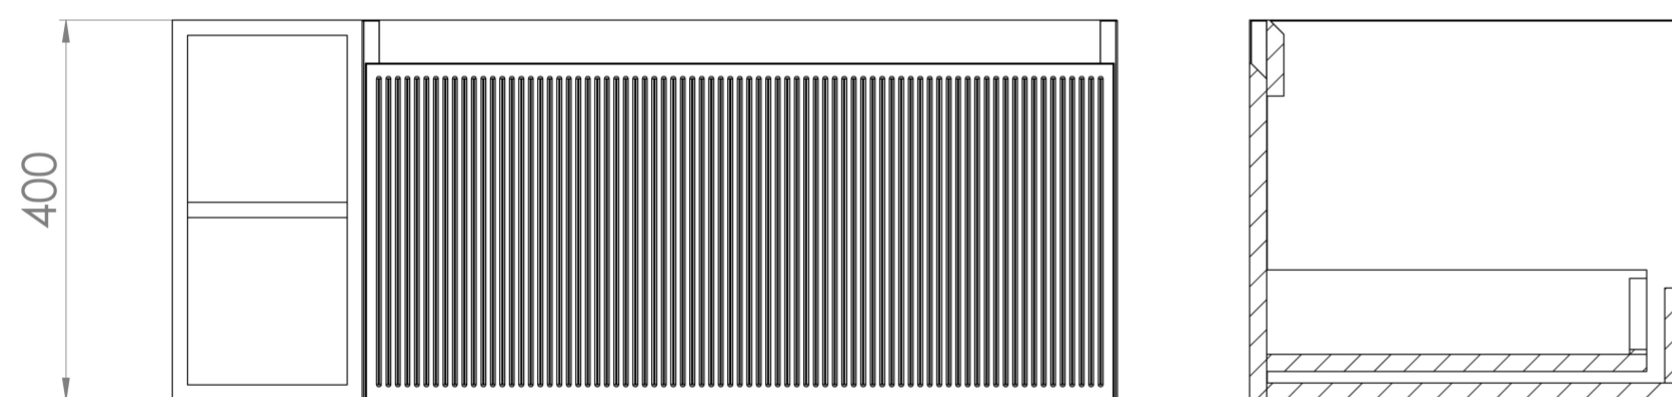

TECHNICAL DRAWING

Saneux reserves the right to alter the specifications and product range without prior notice. Dimensions are given as a guide only. Dimensions should not be used for surrounding furniture, fixtures and fittings until the product is on site.

<https://saneux.com/products/monument-100cm-kit-80cm-1-drawer-wall-mounted-unit-20cm-spacer-matte-white>