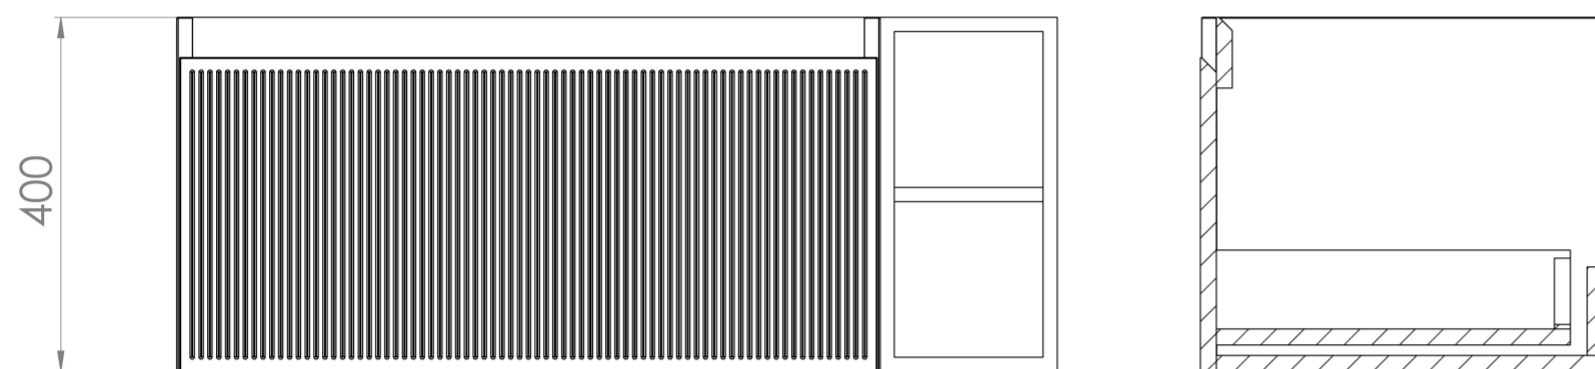

TECHNICAL DRAWING

Saneux reserves the right to alter the specifications and product range without prior notice. Dimensions are given as a guide only. Dimensions should not be used for surrounding furniture, fixtures and fittings until the product is on site.

<https://saneux.com/products/monument-100cm-kit-80cm-1-drawer-wall-mounted-unit-20cm-spacer-matte-white>