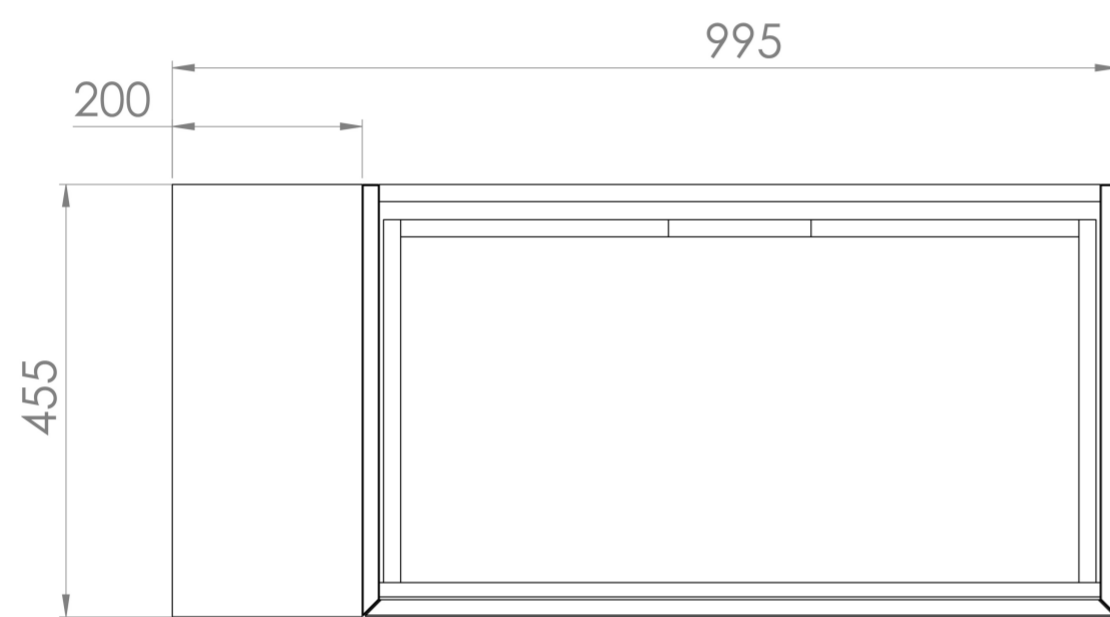

TECHNICAL DRAWING

Saneux reserves the right to alter the specifications and product range without prior notice. Dimensions are given as a guide only. Dimensions should not be used for surrounding furniture, fixtures and fittings until the product is on site.

<https://saneux.com/products/monument-100cm-kit-80cm-1-drawer-wall-mounted-unit-20cm-spacer-matte-white>