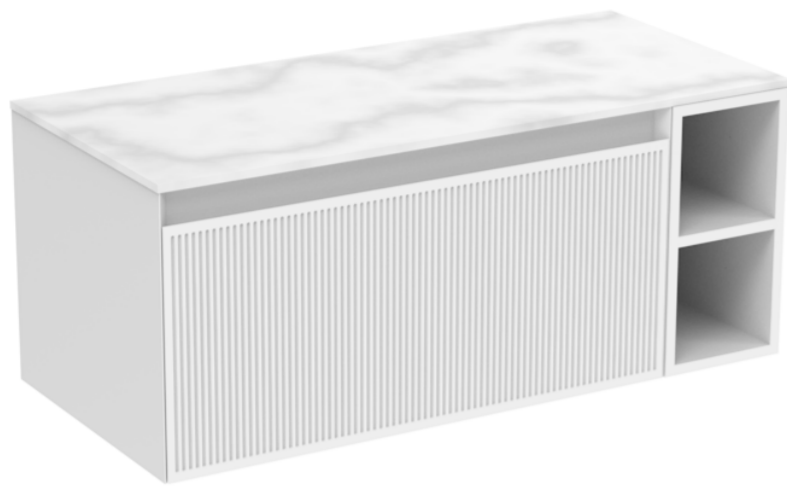

MONUMENT 100CM KIT - 80CM 1 DRAWER WALL MOUNTED UNIT & 20CM SPACER - MATTE WHITE

PRODUCT INFORMATION

Finish:

Matte White

Product Code: MO100W1.S.MW

DESCRIPTION

Influenced by Sir Christopher Wren and Dr. Robert Hooke's commemoration of the Great Fire of 1666, Monument furniture pays homage to London's rich history. The furniture echoes the fluting found on the Monument column at Fish St Hill, London EC3R.

Experience versatility with our innovative design: pair any 60cm or 80cm unit with a 20cm spacer unit and a countertop, enabling you to create your perfect basin setup.

Parts to be purchased separately: 1 x MO80W1.MW, 1 x UNI020S.MW & 1 x UN100T.C