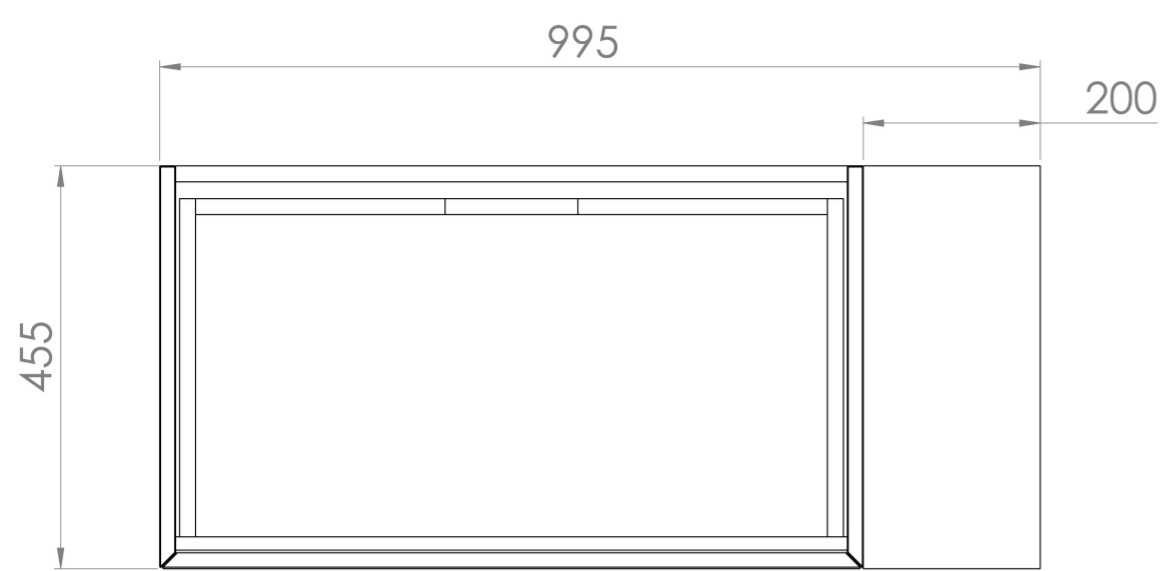

TECHNICAL DRAWING

Saneux reserves the right to alter the specifications and product range without prior notice. Dimensions are given as a guide only. Dimensions should not be used for surrounding furniture, fixtures and fittings until the product is on site.

<https://saneux.com/products/monument-100cm-kit-80cm-1-drawer-wall-mounted-unit-20cm-spacer-matte-white>