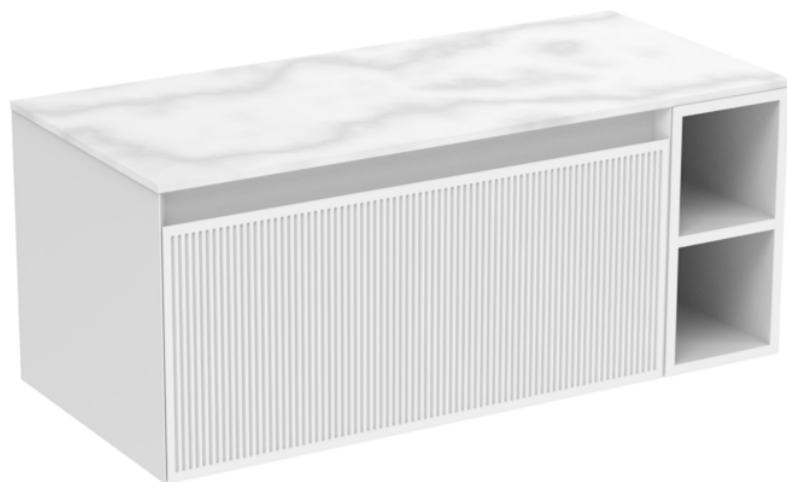

MONUMENT 100CM KIT - 80CM 1 DRAWER WALL MOUNTED UNIT & 20CM SPACER - MATTE WHITE

PRODUCT INFORMATION

Finish: Matte White

Product Code: MO100W1.S.MW

DESCRIPTION

Influenced by Sir Christopher Wren and Dr. Robert Hooke's commemoration of the Great Fire of 1666, Monument furniture pays homage to London's rich history. The furniture echoes the fluting found on the Monument column at Fish St Hill, London EC3R.

Experience versatility with our innovative design: pair any 60cm or 80cm unit with a 20cm spacer unit and a countertop, enabling you to create your perfect basin setup.

Parts to be purchased separately: 1 x MO80W1.MW, 1 x UNI020S.MW & 1 x UN100T.C