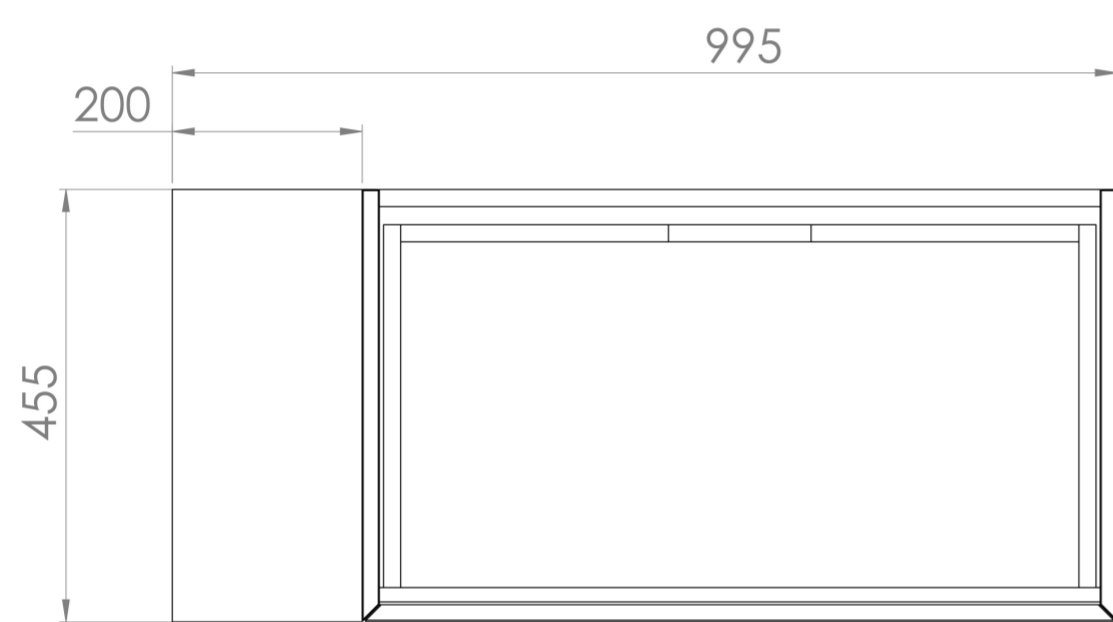

TECHNICAL DRAWING

Saneux reserves the right to alter the specifications and product range without prior notice. Dimensions are given as a guide only. Dimensions should not be used for surrounding furniture, fixtures and fittings until the product is on site.

<https://saneux.com/products/monument-100cm-kit-80cm-1-drawer-wall-mounted-unit-20cm-spacer-matte-white>