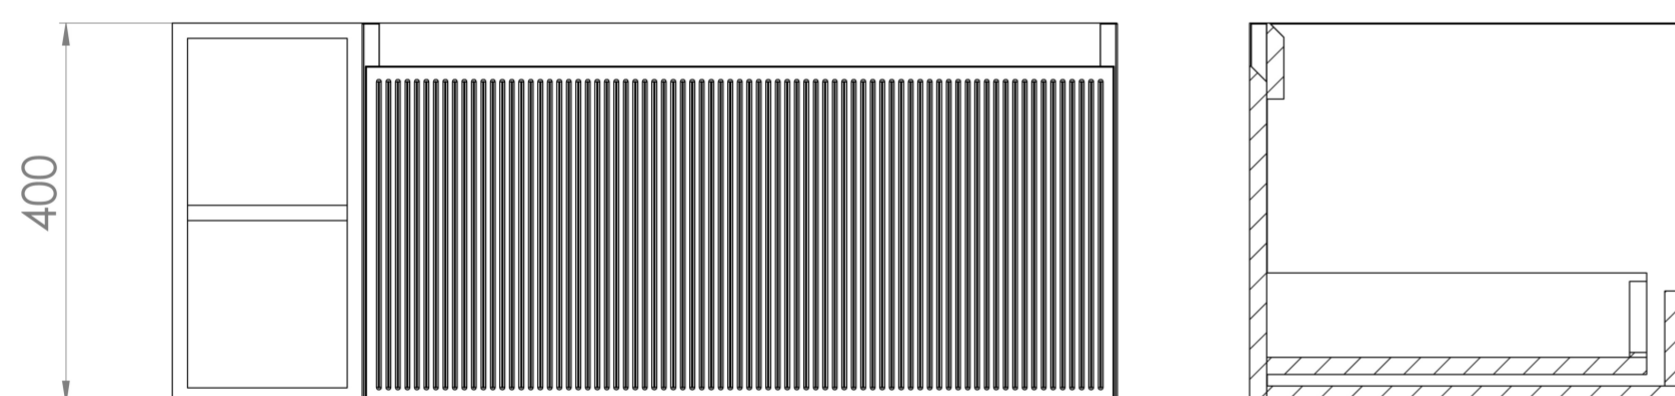

TECHNICAL DRAWING

Saneux reserves the right to alter the specifications and product range without prior notice. Dimensions are given as a guide only. Dimensions should not be used for surrounding furniture, fixtures and fittings until the product is on site.

<https://saneux.com/products/monument-100cm-kit-80cm-1-drawer-wall-mounted-unit-20cm-spacer-matte-white>