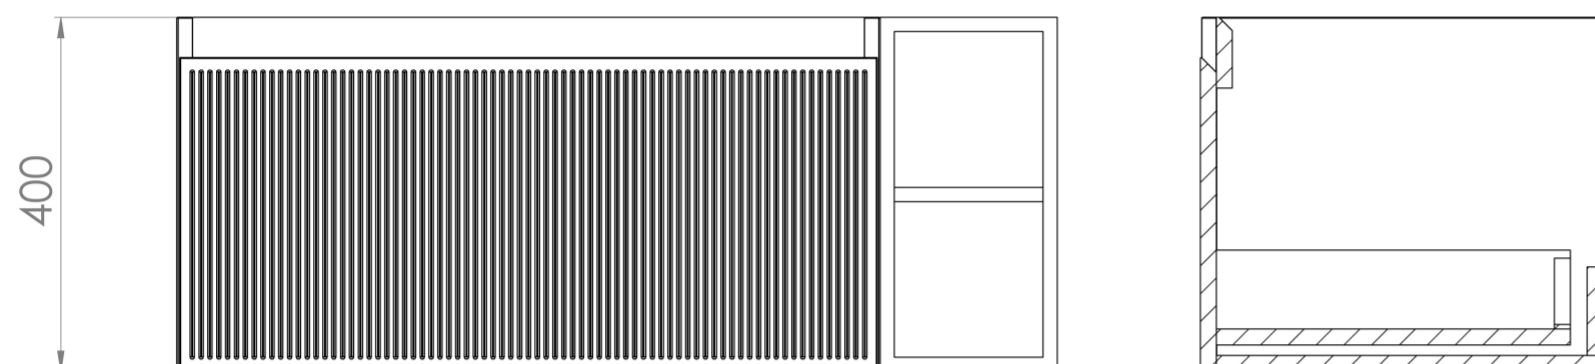

TECHNICAL DRAWING

Saneux reserves the right to alter the specifications and product range without prior notice. Dimensions are given as a guide only. Dimensions should not be used for surrounding furniture, fixtures and fittings until the product is on site.

<https://saneux.com/products/monument-100cm-kit-80cm-1-drawer-wall-mounted-unit-20cm-spacer-matte-white>