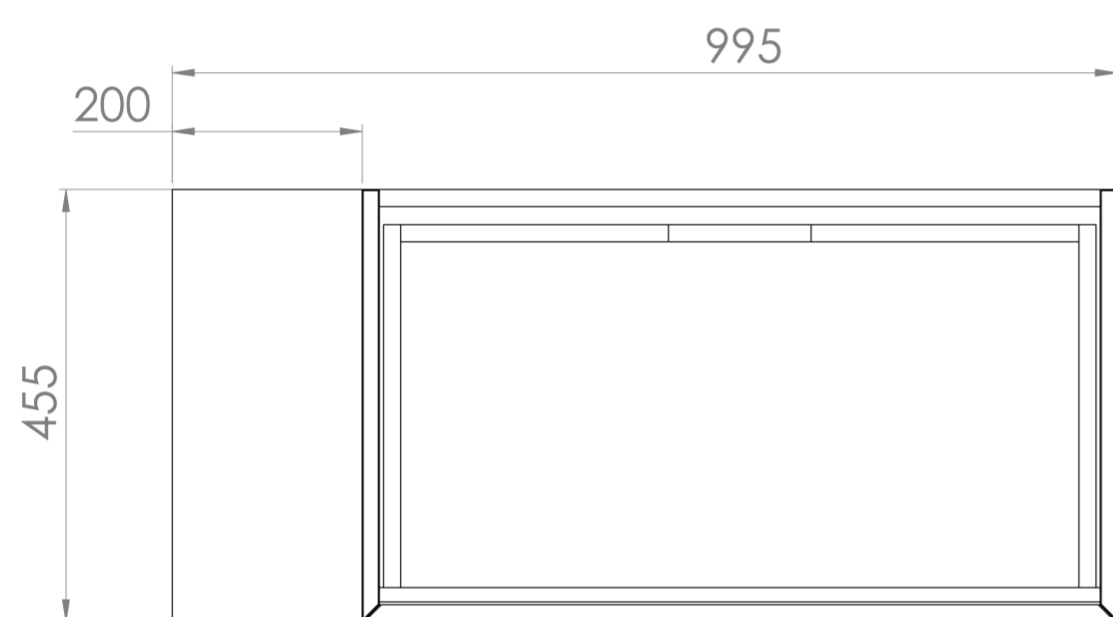

TECHNICAL DRAWING

Saneux reserves the right to alter the specifications and product range without prior notice. Dimensions are given as a guide only. Dimensions should not be used for surrounding furniture, fixtures and fittings until the product is on site.

<https://saneux.com/products/monument-100cm-kit-80cm-1-drawer-wall-mounted-unit-20cm-spacer-matte-white>