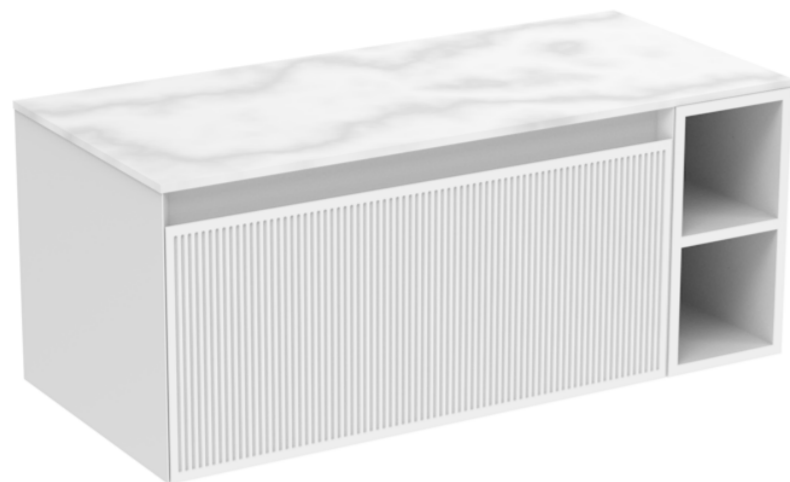

MONUMENT 100CM KIT - 80CM 1 DRAWER WALL MOUNTED UNIT & 20CM SPACER - MATTE WHITE

PRODUCT INFORMATION

Finish: Matte White

Product Code: MO100W1.S.MW

DESCRIPTION

Influenced by Sir Christopher Wren and Dr. Robert Hooke's commemoration of the Great Fire of 1666, Monument furniture pays homage to London's rich history. The furniture echoes the fluting found on the Monument column at Fish St Hill, London EC3R.

Experience versatility with our innovative design: pair any 60cm or 80cm unit with a 20cm spacer unit and a countertop, enabling you to create your perfect basin setup.

Parts to be purchased separately: 1 x MO80W1.MW, 1 x UNI020S.MW & 1 x UN100T.C