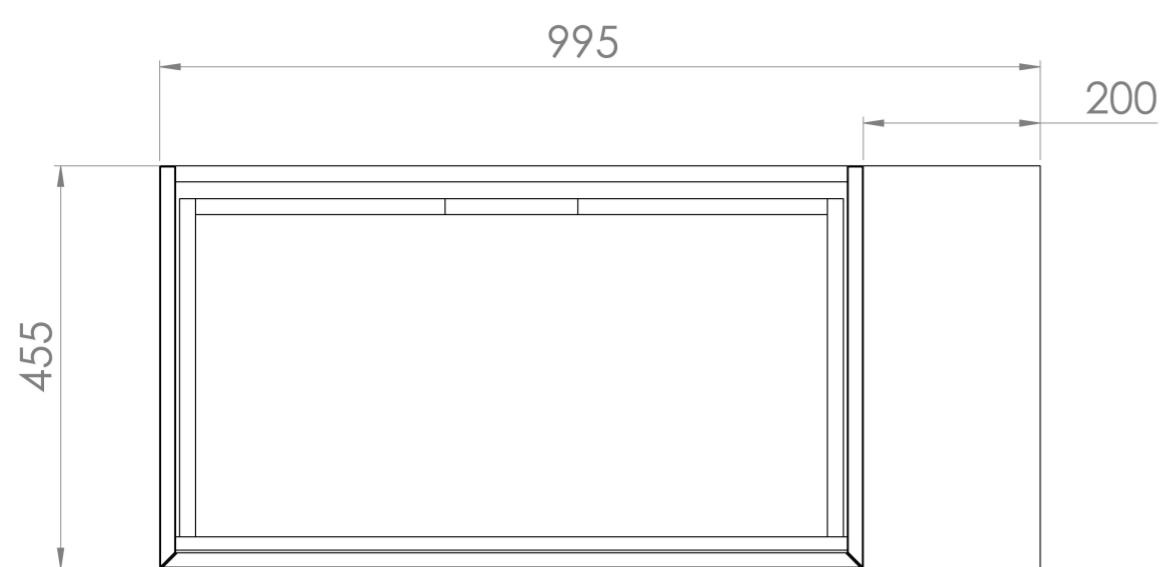

TECHNICAL DRAWING

Saneux reserves the right to alter the specifications and product range without prior notice. Dimensions are given as a guide only. Dimensions should not be used for surrounding furniture, fixtures and fittings until the product is on site.

<https://saneux.com/products/monument-100cm-kit-80cm-1-drawer-wall-mounted-unit-20cm-spacer-matte-white>