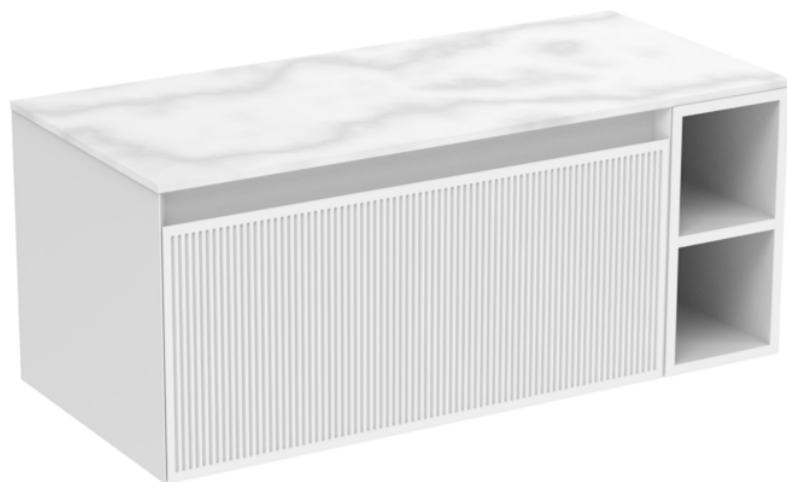

# MONUMENT 100CM KIT - 80CM 1 DRAWER WALL MOUNTED UNIT & 20CM SPACER - MATTE WHITE

## PRODUCT INFORMATION

**Finish:** Matte White

**Product Code:** MO100W1.S.MW

Experience versatility with our innovative design: pair any 60cm or 80cm unit with a 20cm spacer unit and a countertop, enabling you to create your perfect basin setup.

Parts to be purchased separately: 1 x MO80W1.MW, 1 x UNI020S.MW & 1 x UN100T.C