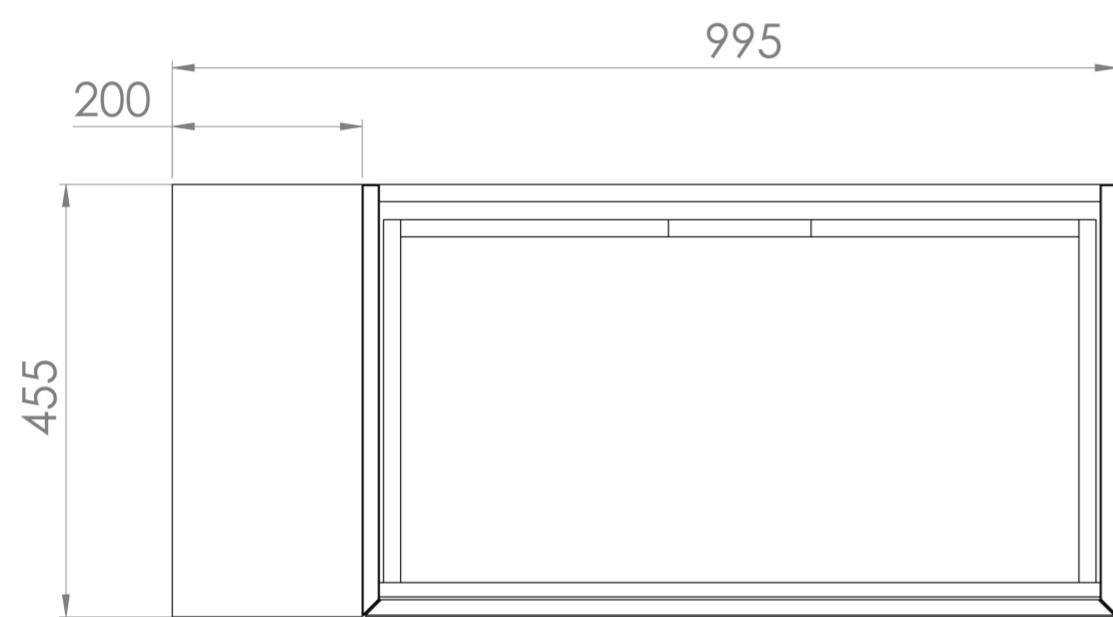

TECHNICAL DRAWING

Saneux reserves the right to alter the specifications and product range without prior notice. Dimensions are given as a guide only. Dimensions should not be used for surrounding furniture, fixtures and fittings until the product is on site.

<https://saneux.com/products/monument-100cm-kit-80cm-1-drawer-wall-mounted-unit-20cm-spacer-matte-white>