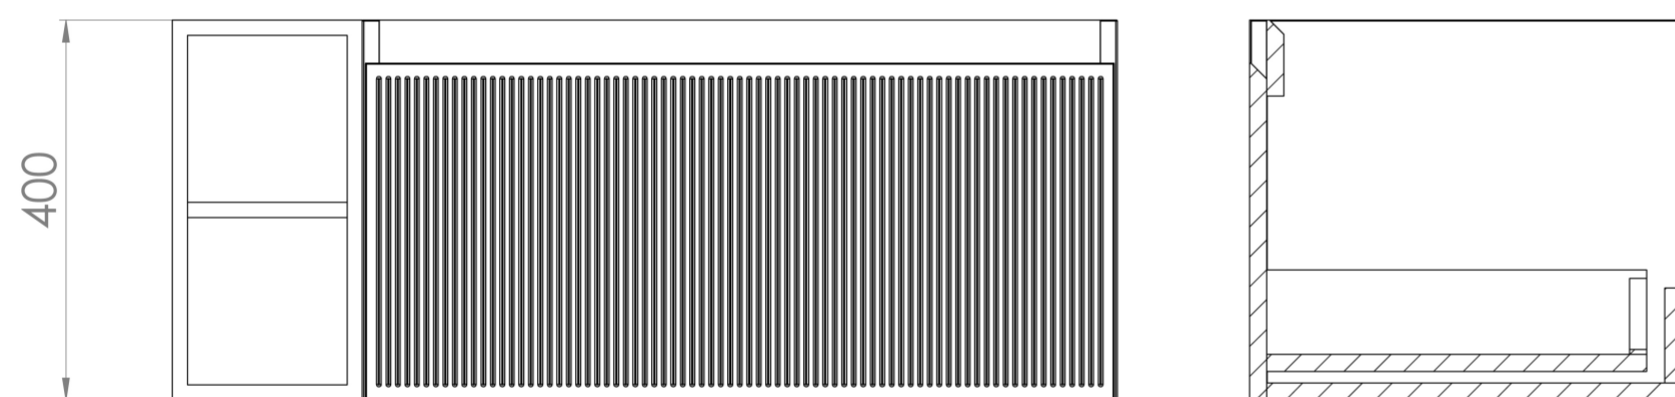

TECHNICAL DRAWING

Saneux reserves the right to alter the specifications and product range without prior notice. Dimensions are given as a guide only. Dimensions should not be used for surrounding furniture, fixtures and fittings until the product is on site.

<https://saneux.com/products/monument-100cm-kit-80cm-1-drawer-wall-mounted-unit-20cm-spacer-matte-white>