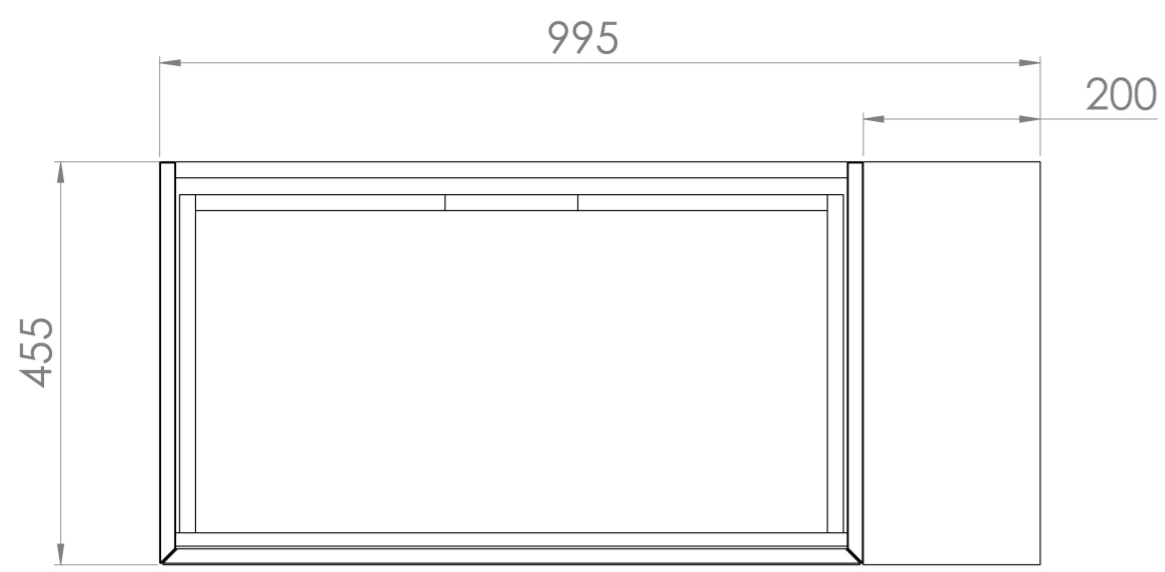

TECHNICAL DRAWING

Saneux reserves the right to alter the specifications and product range without prior notice. Dimensions are given as a guide only. Dimensions should not be used for surrounding furniture, fixtures and fittings until the product is on site.

<https://saneux.com/products/monument-100cm-kit-80cm-1-drawer-wall-mounted-unit-20cm-spacer-matte-white>