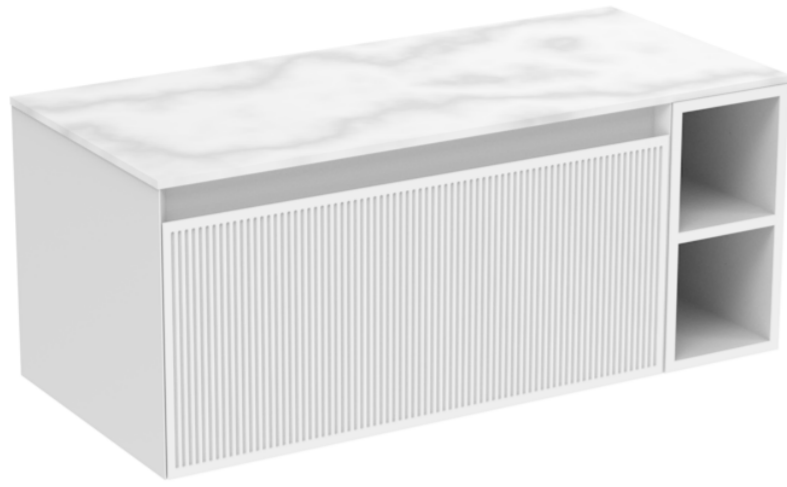

MONUMENT 100CM KIT - 80CM 1 DRAWER WALL MOUNTED UNIT & 20CM SPACER - MATTE WHITE

PRODUCT INFORMATION

Finish:

Matte White

Product Code: MO100W1.S.MW

DESCRIPTION

Influenced by Sir Christopher Wren and Dr. Robert Hooke's commemoration of the Great Fire of 1666, Monument furniture pays homage to London's rich history. The furniture echoes the fluting found on the Monument column at Fish St Hill, London EC3R.

Experience versatility with our innovative design: pair any 60cm or 80cm unit with a 20cm spacer unit and a countertop, enabling you to create your perfect basin setup.

Parts to be purchased separately: 1 x MO80W1.MW, 1 x UNI020S.MW & 1 x UN100T.C