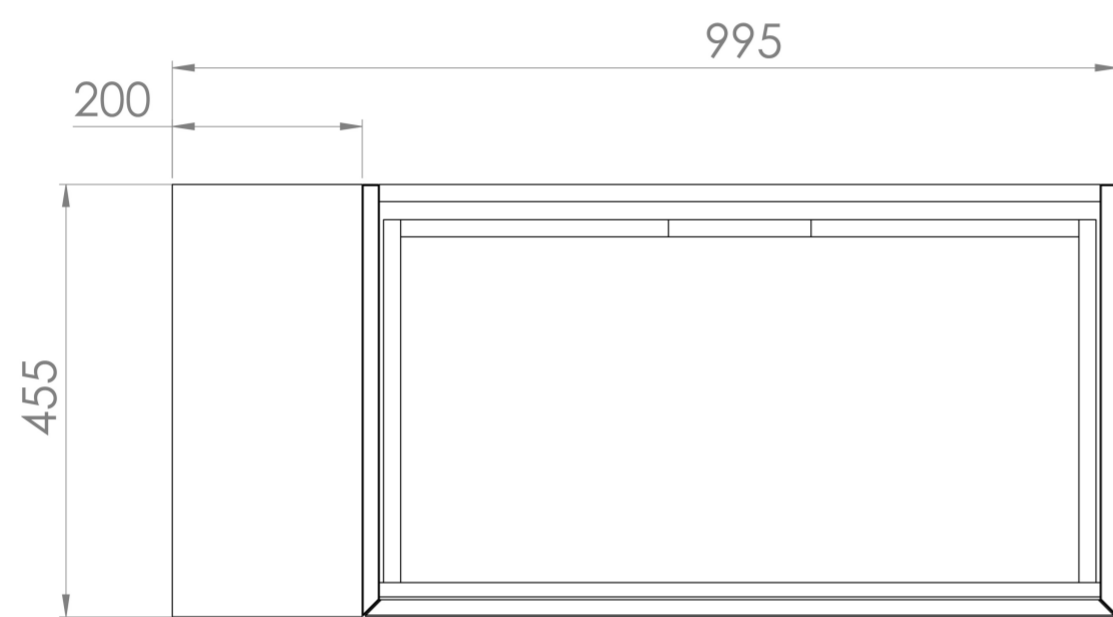

TECHNICAL DRAWING

Saneux reserves the right to alter the specifications and product range without prior notice. Dimensions are given as a guide only. Dimensions should not be used for surrounding furniture, fixtures and fittings until the product is on site.

<https://saneux.com/products/monument-100cm-kit-80cm-1-drawer-wall-mounted-unit-20cm-spacer-matte-black>