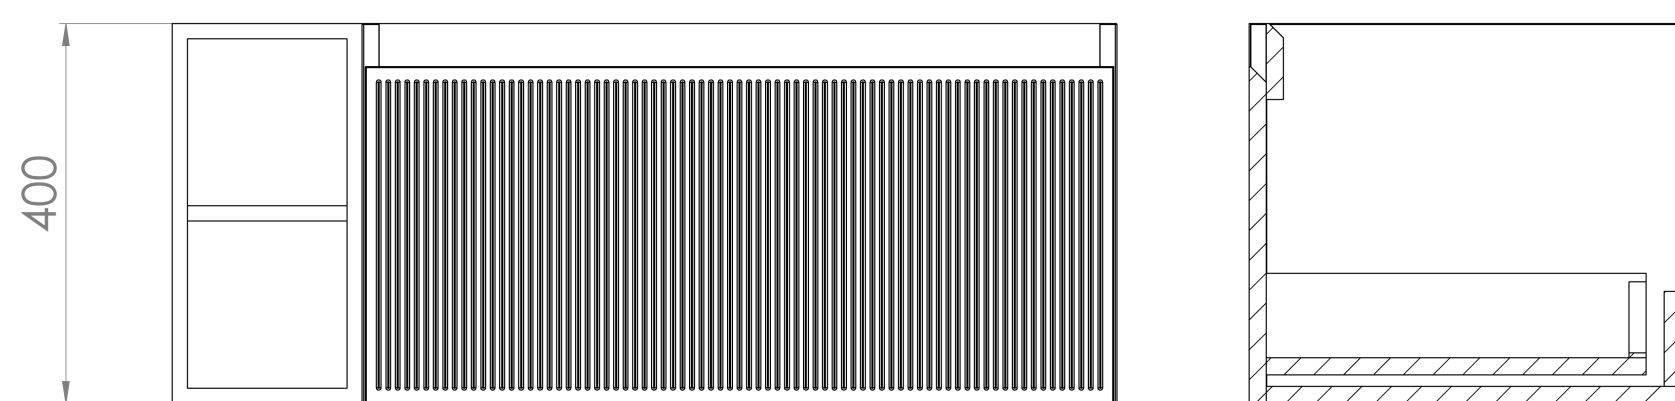

TECHNICAL DRAWING

Saneux reserves the right to alter the specifications and product range without prior notice. Dimensions are given as a guide only. Dimensions should not be used for surrounding furniture, fixtures and fittings until the product is on site.

<https://saneux.com/products/monument-100cm-kit-80cm-1-drawer-wall-mounted-unit-20cm-spacer-matte-black>