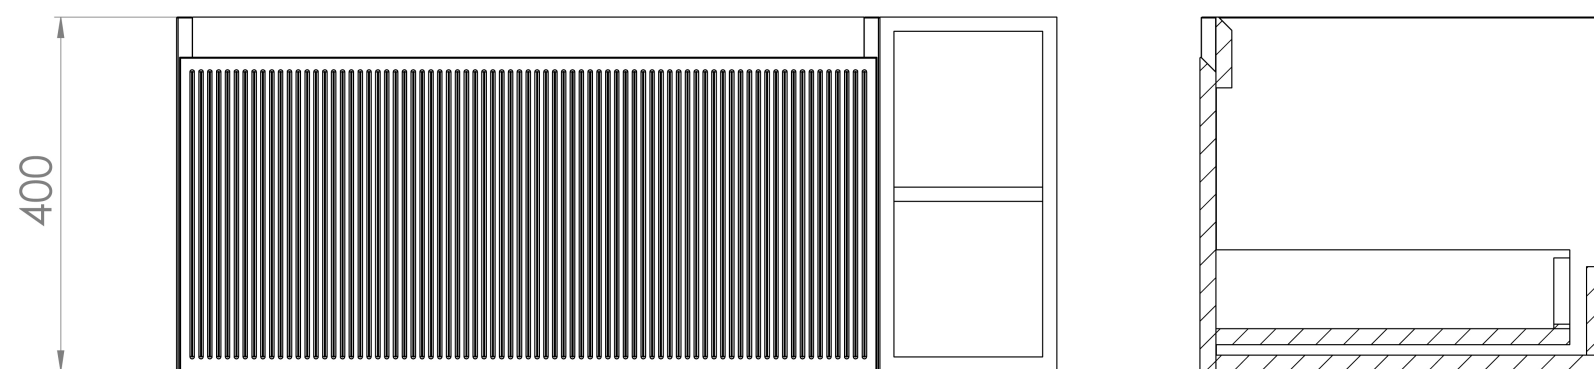

TECHNICAL DRAWING

Saneux reserves the right to alter the specifications and product range without prior notice. Dimensions are given as a guide only. Dimensions should not be used for surrounding furniture, fixtures and fittings until the product is on site.

<https://saneux.com/products/monument-100cm-kit-80cm-1-drawer-wall-mounted-unit-20cm-spacer-matte-black>