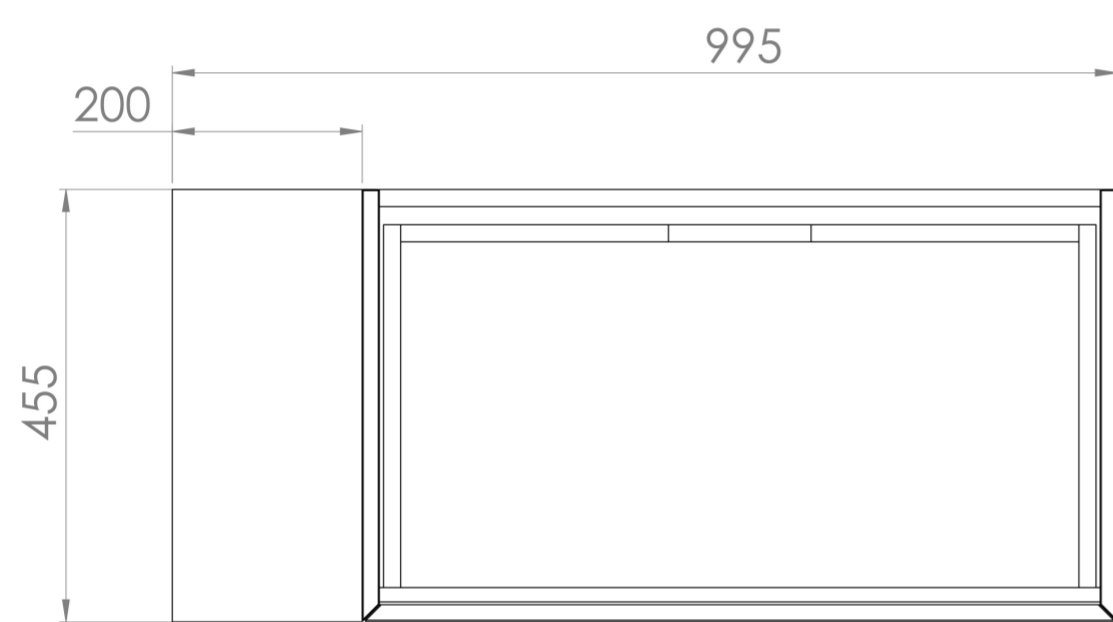

TECHNICAL DRAWING

Saneux reserves the right to alter the specifications and product range without prior notice. Dimensions are given as a guide only. Dimensions should not be used for surrounding furniture, fixtures and fittings until the product is on site.

<https://saneux.com/products/monument-100cm-kit-80cm-1-drawer-wall-mounted-unit-20cm-spacer-matte-black>