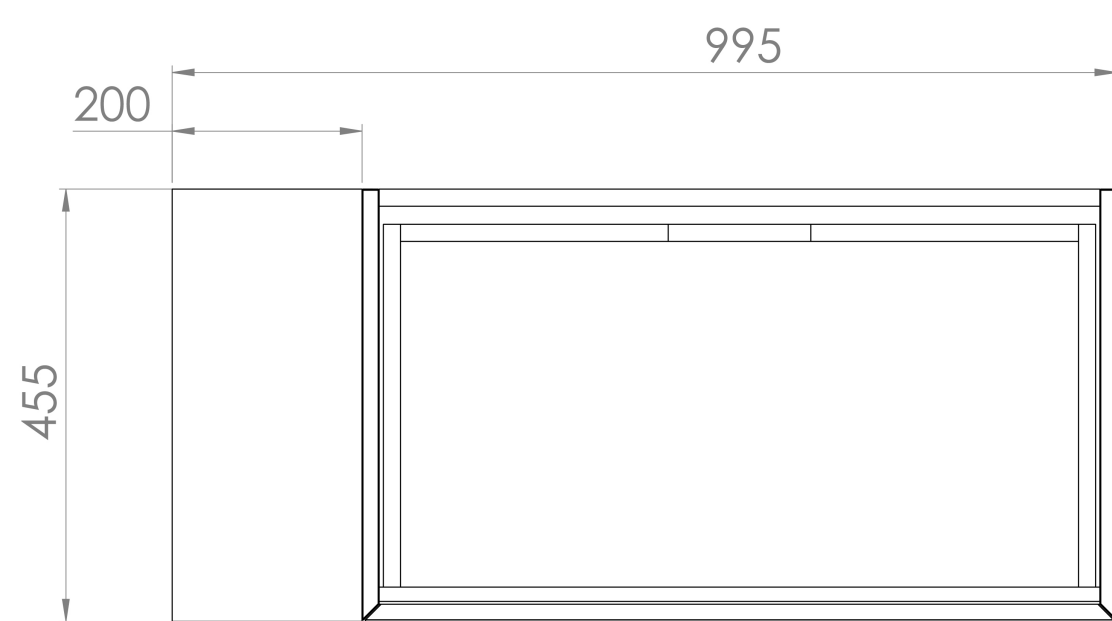

TECHNICAL DRAWING

Saneux reserves the right to alter the specifications and product range without prior notice. Dimensions are given as a guide only. Dimensions should not be used for surrounding furniture, fixtures and fittings until the product is on site.

<https://saneux.com/products/monument-100cm-kit-80cm-1-drawer-wall-mounted-unit-20cm-spacer-matte-black>