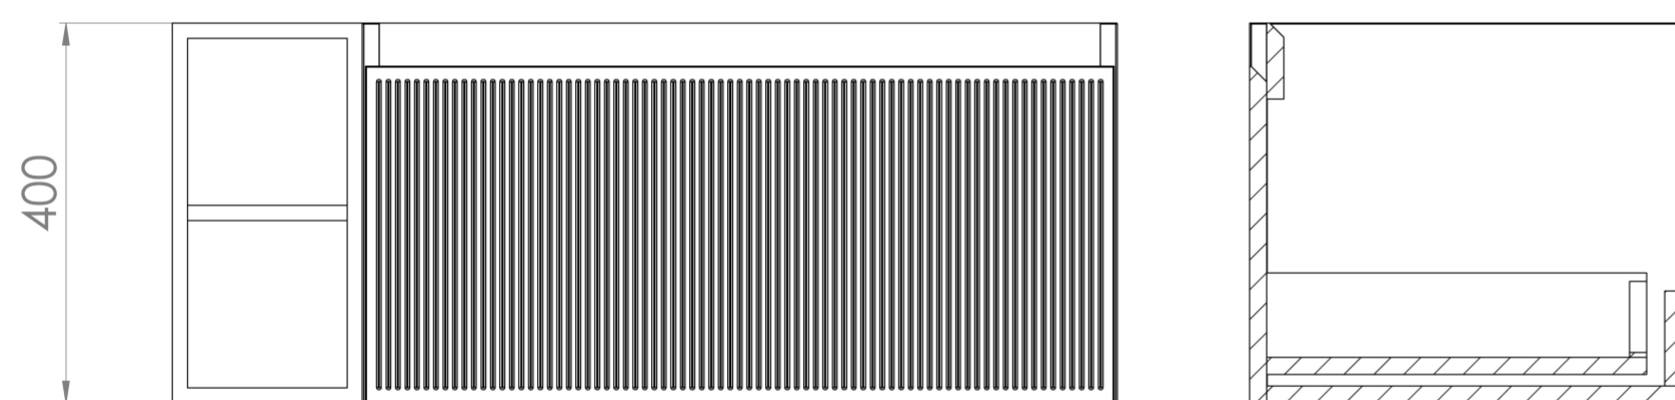

TECHNICAL DRAWING

Saneux reserves the right to alter the specifications and product range without prior notice. Dimensions are given as a guide only. Dimensions should not be used for surrounding furniture, fixtures and fittings until the product is on site.

<https://saneux.com/products/monument-100cm-kit-80cm-1-drawer-wall-mounted-unit-20cm-spacer-matte-black>