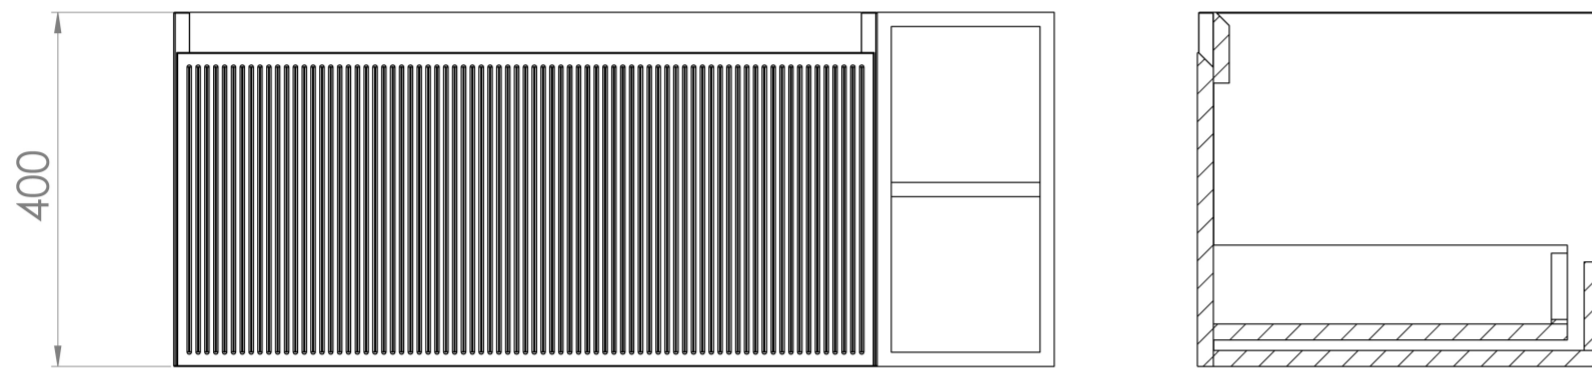

TECHNICAL DRAWING

Saneux reserves the right to alter the specifications and product range without prior notice. Dimensions are given as a guide only. Dimensions should not be used for surrounding furniture, fixtures and fittings until the product is on site.

<https://saneux.com/products/monument-100cm-kit-80cm-1-drawer-wall-mounted-unit-20cm-spacer-matte-black>