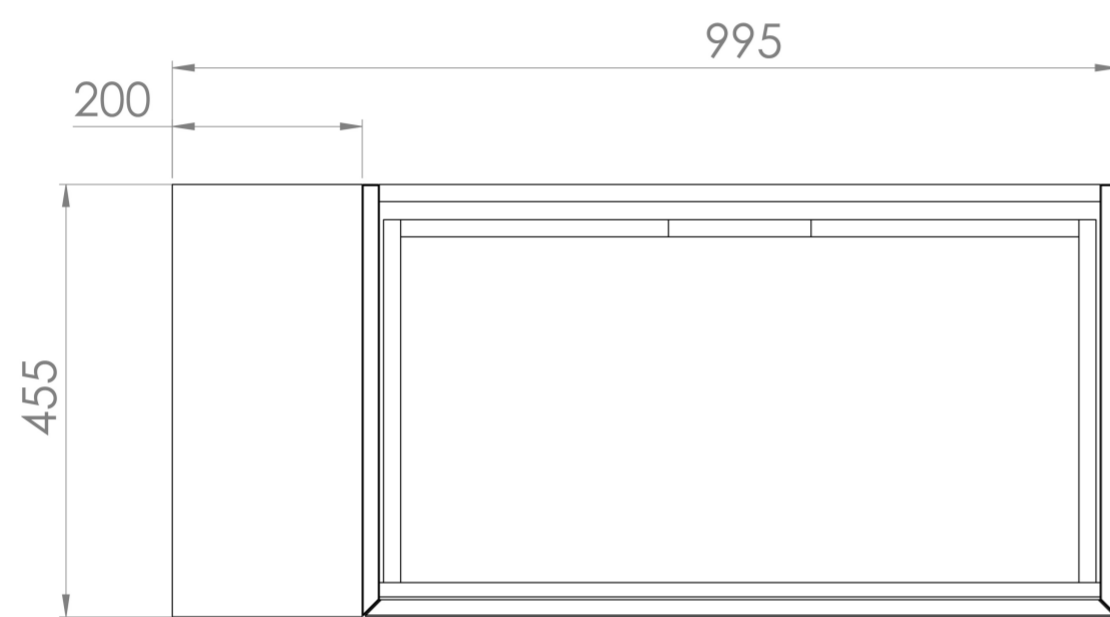

TECHNICAL DRAWING

Saneux reserves the right to alter the specifications and product range without prior notice. Dimensions are given as a guide only. Dimensions should not be used for surrounding furniture, fixtures and fittings until the product is on site.

<https://saneux.com/products/monument-100cm-kit-80cm-1-drawer-wall-mounted-unit-20cm-spacer-matte-black>