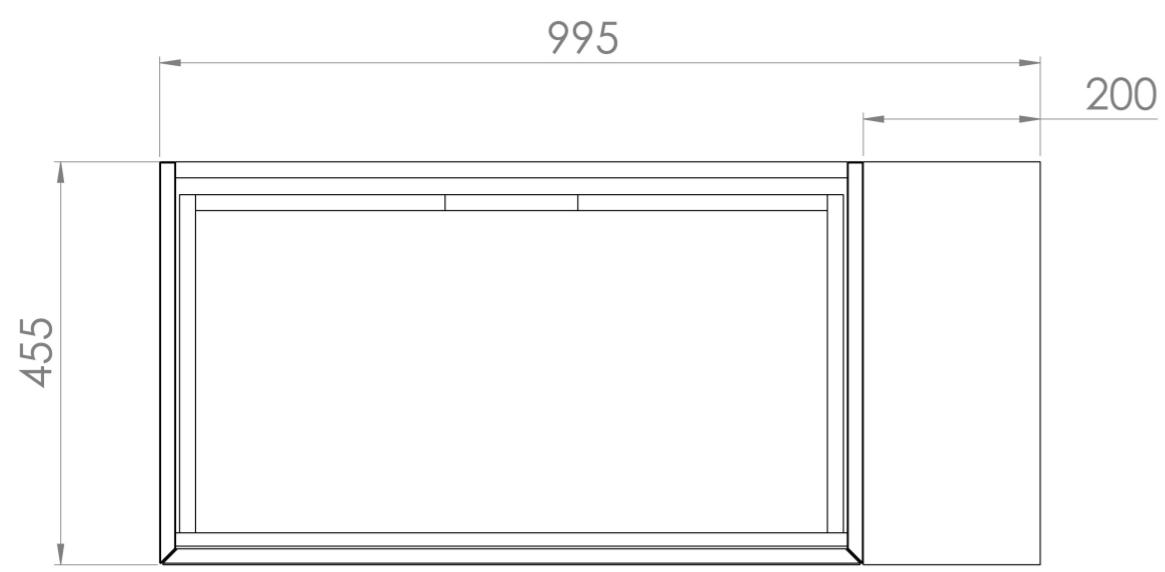

TECHNICAL DRAWING

Saneux reserves the right to alter the specifications and product range without prior notice. Dimensions are given as a guide only. Dimensions should not be used for surrounding furniture, fixtures and fittings until the product is on site.

<https://saneux.com/products/monument-100cm-kit-80cm-1-drawer-wall-mounted-unit-20cm-spacer-matte-black>