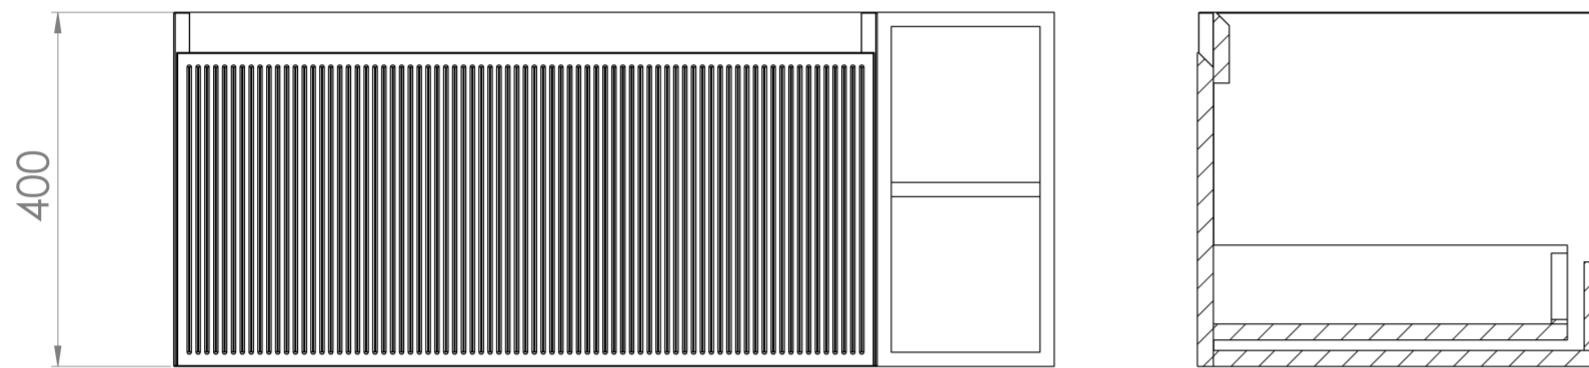

TECHNICAL DRAWING

Saneux reserves the right to alter the specifications and product range without prior notice. Dimensions are given as a guide only. Dimensions should not be used for surrounding furniture, fixtures and fittings until the product is on site.

<https://saneux.com/products/monument-100cm-kit-80cm-1-drawer-wall-mounted-unit-20cm-spacer-matte-black>