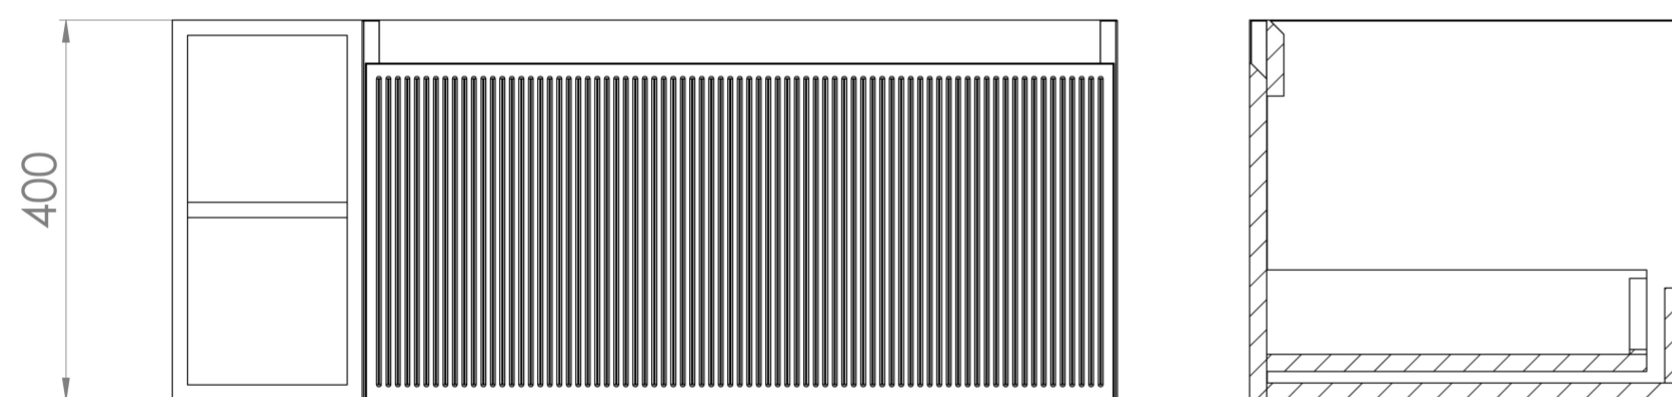

TECHNICAL DRAWING

Saneux reserves the right to alter the specifications and product range without prior notice. Dimensions are given as a guide only. Dimensions should not be used for surrounding furniture, fixtures and fittings until the product is on site.

<https://saneux.com/products/monument-100cm-kit-80cm-1-drawer-wall-mounted-unit-20cm-spacer-matte-black>