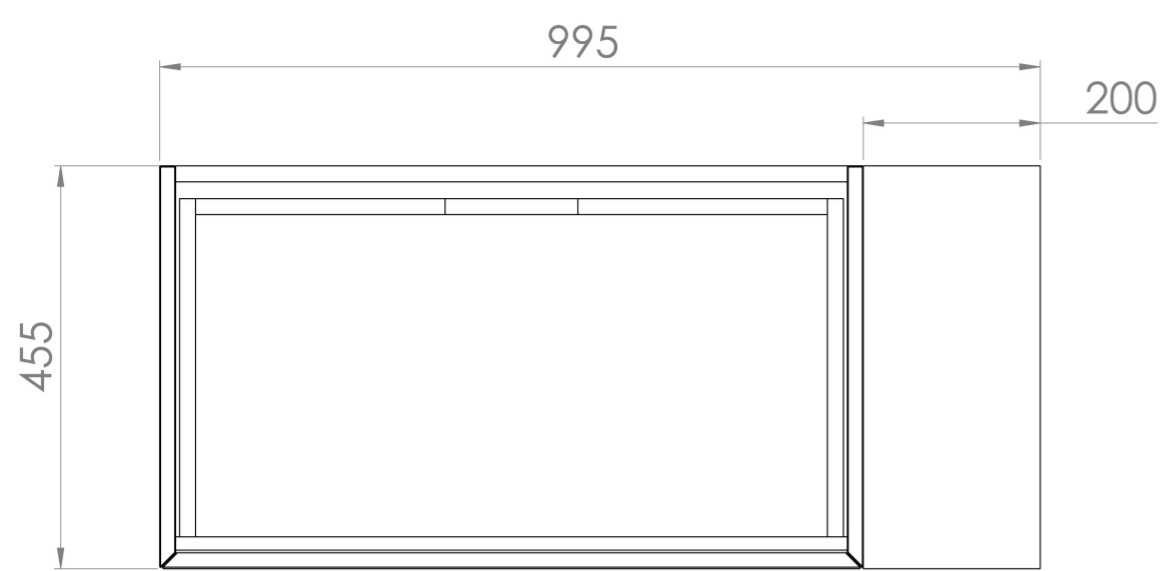

TECHNICAL DRAWING

Saneux reserves the right to alter the specifications and product range without prior notice. Dimensions are given as a guide only. Dimensions should not be used for surrounding furniture, fixtures and fittings until the product is on site.

<https://saneux.com/products/monument-100cm-kit-80cm-1-drawer-wall-mounted-unit-20cm-spacer-matte-black>