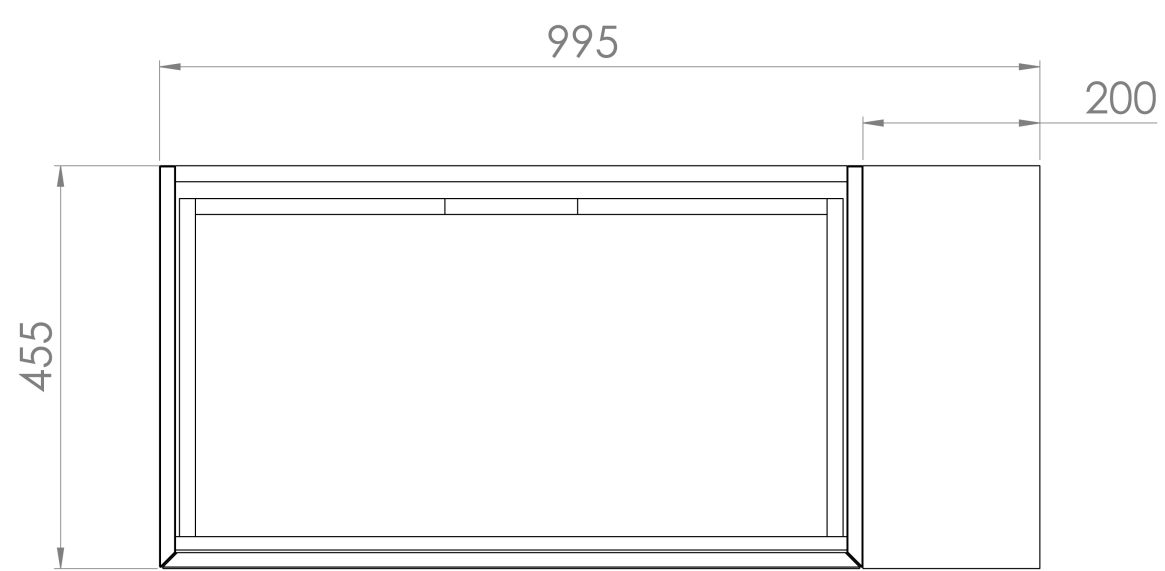

TECHNICAL DRAWING

Saneux reserves the right to alter the specifications and product range without prior notice. Dimensions are given as a guide only. Dimensions should not be used for surrounding furniture, fixtures and fittings until the product is on site.

<https://saneux.com/products/monument-100cm-kit-80cm-1-drawer-wall-mounted-unit-20cm-spacer-matte-black>