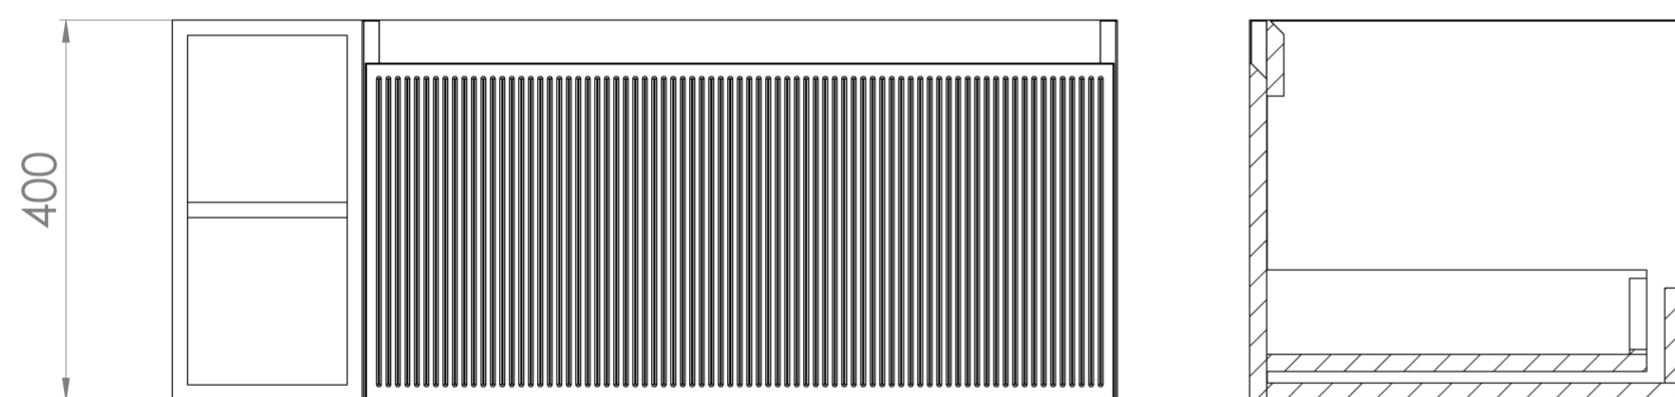

TECHNICAL DRAWING

Saneux reserves the right to alter the specifications and product range without prior notice. Dimensions are given as a guide only. Dimensions should not be used for surrounding furniture, fixtures and fittings until the product is on site.

<https://saneux.com/products/monument-100cm-kit-80cm-1-drawer-wall-mounted-unit-20cm-spacer-matte-black>