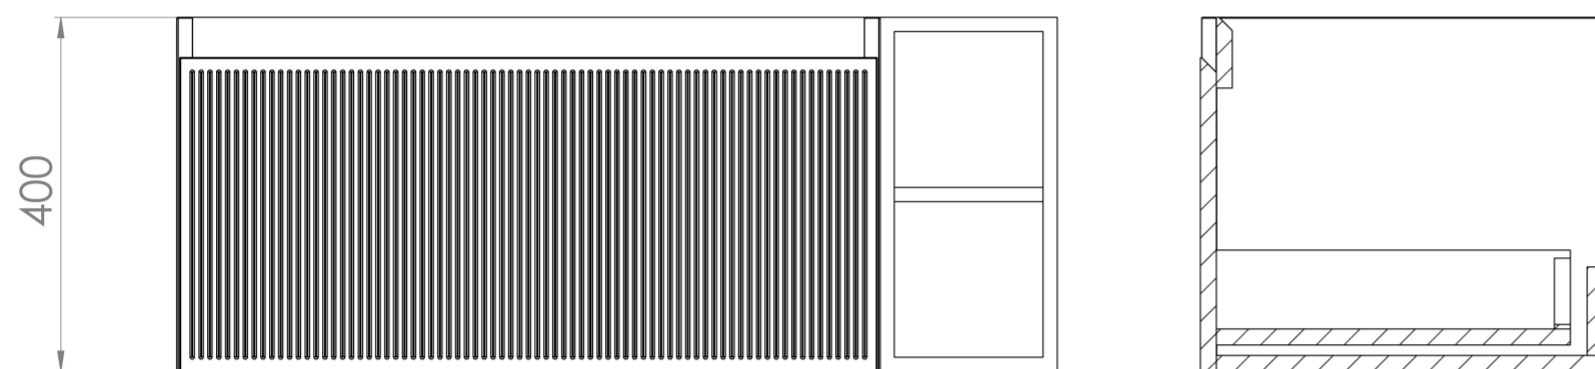

TECHNICAL DRAWING

Saneux reserves the right to alter the specifications and product range without prior notice. Dimensions are given as a guide only. Dimensions should not be used for surrounding furniture, fixtures and fittings until the product is on site.

<https://saneux.com/products/monument-100cm-kit-80cm-1-drawer-wall-mounted-unit-20cm-spacer-matte-black>