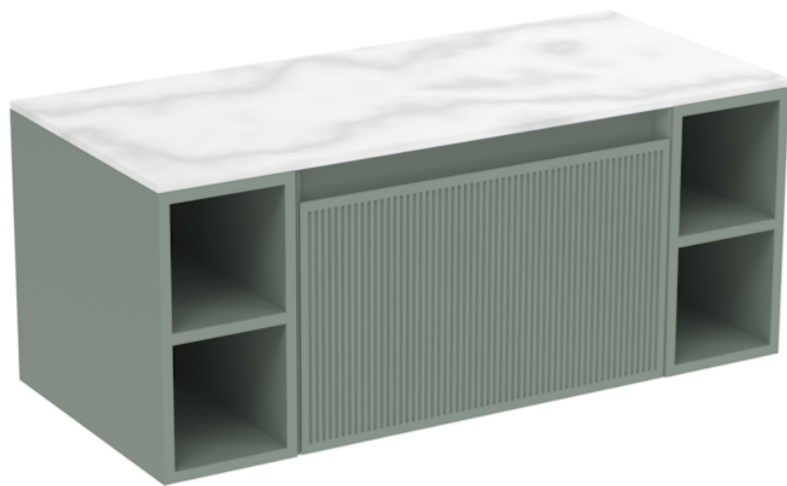

# MONUMENT 100CM KIT - 60CM 1 DRAWER WALL MOUNTED UNIT & 2 X 20CM SPACERS - MATTE SAGE

---

## PRODUCT INFORMATION

**Finish:**

Matte Sage

**Product Code:** MO100W1.S2.MS

---

Experience versatility with our innovative design: pair any 60cm or 80cm unit with a 20cm spacer unit and a countertop, enabling you to create your perfect basin setup.

Parts to be purchased separately: 1 x MO060W1.MS, 2 x UNI020S.MS & 1 x UNI100T.C