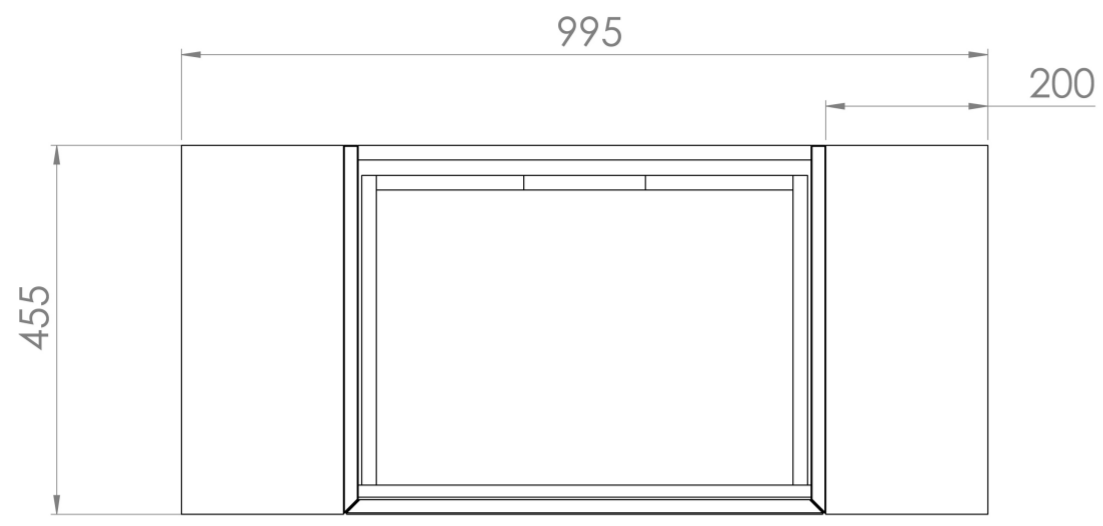

TECHNICAL DRAWING

Saneux reserves the right to alter the specifications and product range without prior notice. Dimensions are given as a guide only. Dimensions should not be used for surrounding furniture, fixtures and fittings until the product is on site.

<https://saneux.com/products/monument-100cm-kit-60cm-1-drawer-wall-mounted-unit-2-x-20cm-spacers-matte-sage>