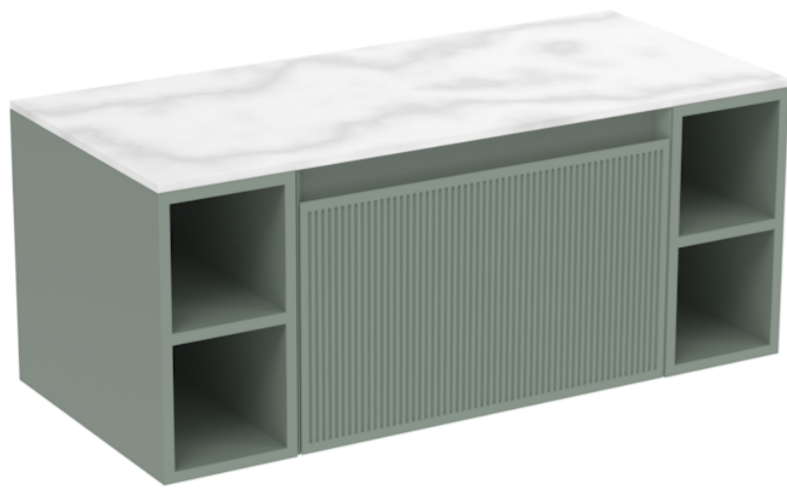

MONUMENT 100CM KIT - 60CM 1 DRAWER WALL MOUNTED UNIT & 2 X 20CM SPACERS - MATTE SAGE

PRODUCT INFORMATION

Finish:

Matte Sage

Product Code: MO100W1.S2.MS

DESCRIPTION

Influenced by Sir Christopher Wren and Dr. Robert Hooke's commemoration of the Great Fire of 1666, Monument furniture pays homage to London's rich history. The furniture echoes the fluting found on the Monument column at Fish St Hill, London EC3R.

Experience versatility with our innovative design: pair any 60cm or 80cm unit with a 20cm spacer unit and a countertop, enabling you to create your perfect basin setup.

Parts to be purchased separately: 1 x MO060W1.MS, 2 x UNI020S.MS & 1 x UNI100T.C