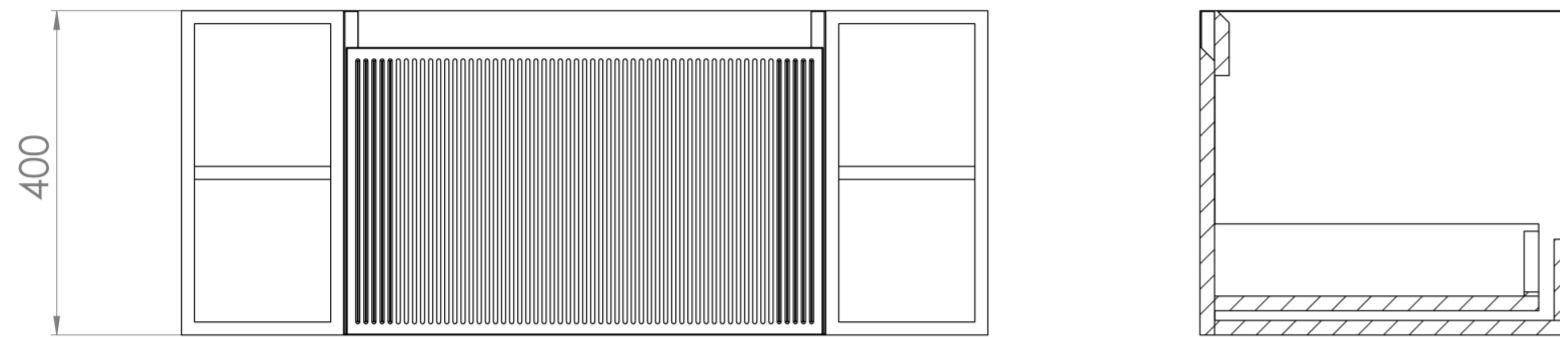

TECHNICAL DRAWING

Saneux reserves the right to alter the specifications and product range without prior notice. Dimensions are given as a guide only. Dimensions should not be used for surrounding furniture, fixtures and fittings until the product is on site.

<https://saneux.com/products/monument-100cm-kit-60cm-1-drawer-wall-mounted-unit-2-x-20cm-spacers-matte-sage>