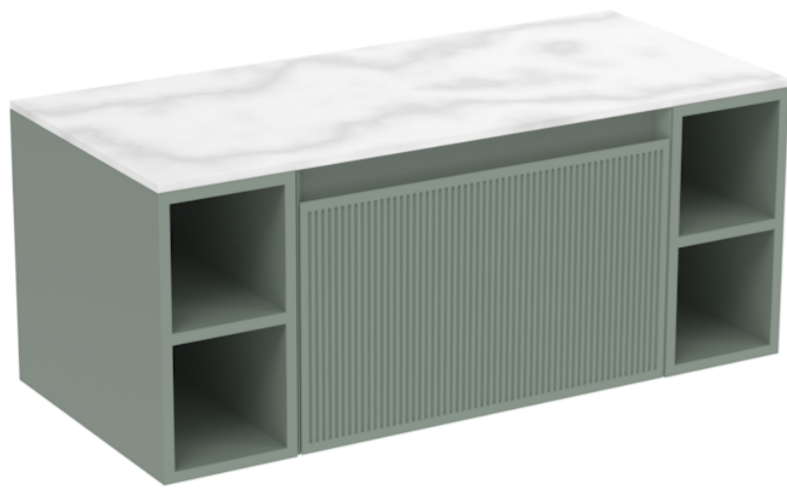

# MONUMENT 100CM KIT - 60CM 1 DRAWER WALL MOUNTED UNIT & 2 X 20CM SPACERS - MATTE SAGE

---

## PRODUCT INFORMATION

Finish:

Matte Sage

**Product Code:** MO100W1.S2.MS

---

Experience versatility with our innovative design: pair any 60cm or 80cm unit with a 20cm spacer unit and a countertop, enabling you to create your perfect basin setup.

Parts to be purchased separately: 1 x MO060W1.MS, 2 x UNI020S.MS & 1 x UNI100T.C