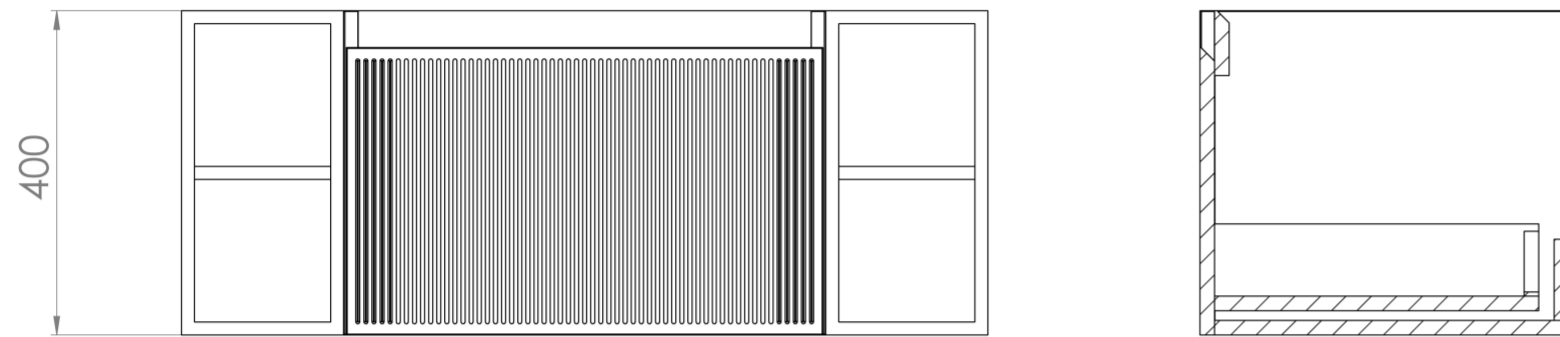

TECHNICAL DRAWING

Saneux reserves the right to alter the specifications and product range without prior notice. Dimensions are given as a guide only. Dimensions should not be used for surrounding furniture, fixtures and fittings until the product is on site.

<https://saneux.com/products/monument-100cm-kit-60cm-1-drawer-wall-mounted-unit-2-x-20cm-spacers-matte-white>