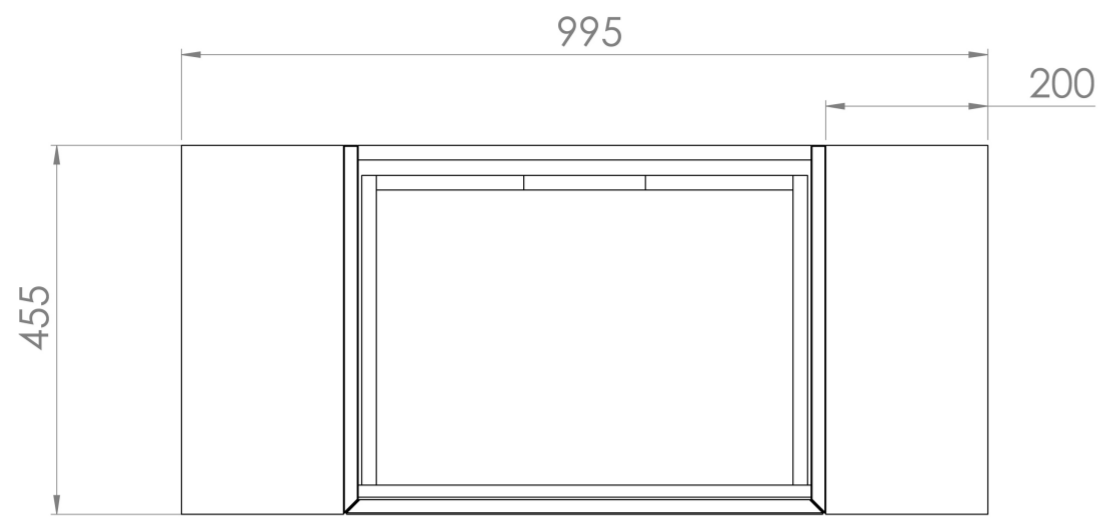

TECHNICAL DRAWING

Saneux reserves the right to alter the specifications and product range without prior notice. Dimensions are given as a guide only. Dimensions should not be used for surrounding furniture, fixtures and fittings until the product is on site.

<https://saneux.com/products/monument-100cm-kit-60cm-1-drawer-wall-mounted-unit-2-x-20cm-spacers-matte-white>