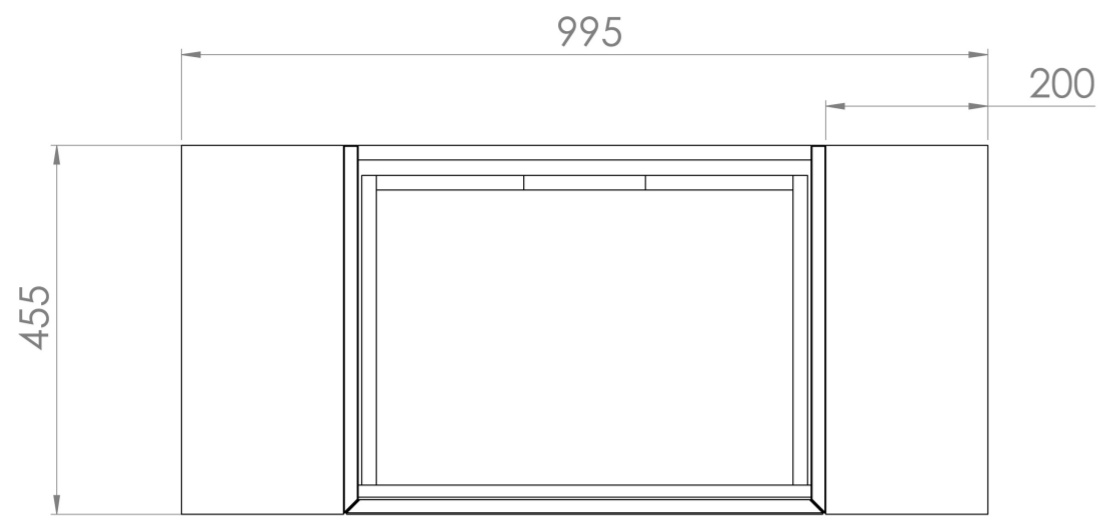

TECHNICAL DRAWING

Saneux reserves the right to alter the specifications and product range without prior notice. Dimensions are given as a guide only. Dimensions should not be used for surrounding furniture, fixtures and fittings until the product is on site.

<https://saneux.com/products/monument-100cm-kit-60cm-1-drawer-wall-mounted-unit-2-x-20cm-spacers-matte-white>