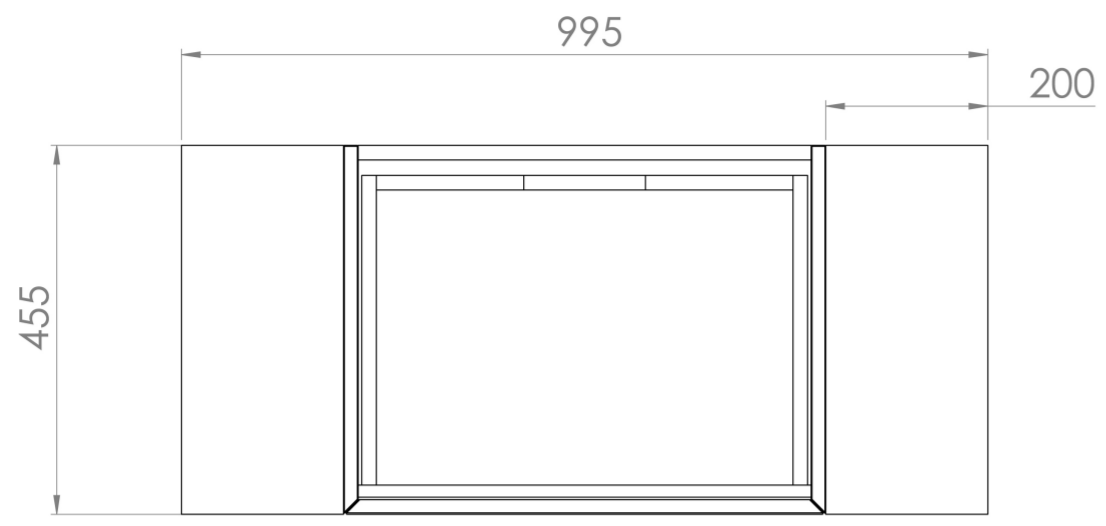

TECHNICAL DRAWING

Saneux reserves the right to alter the specifications and product range without prior notice. Dimensions are given as a guide only. Dimensions should not be used for surrounding furniture, fixtures and fittings until the product is on site.

<https://saneux.com/products/monument-100cm-kit-60cm-1-drawer-wall-mounted-unit-2-x-20cm-spacers-matte-black>