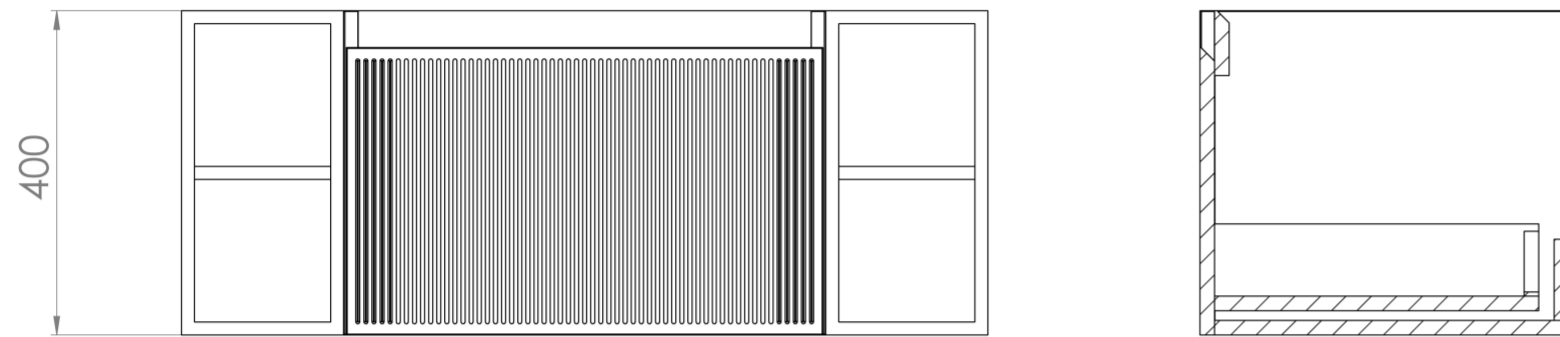

TECHNICAL DRAWING

Saneux reserves the right to alter the specifications and product range without prior notice. Dimensions are given as a guide only. Dimensions should not be used for surrounding furniture, fixtures and fittings until the product is on site.

<https://saneux.com/products/monument-100cm-kit-60cm-1-drawer-wall-mounted-unit-2-x-20cm-spacers-matte-black>