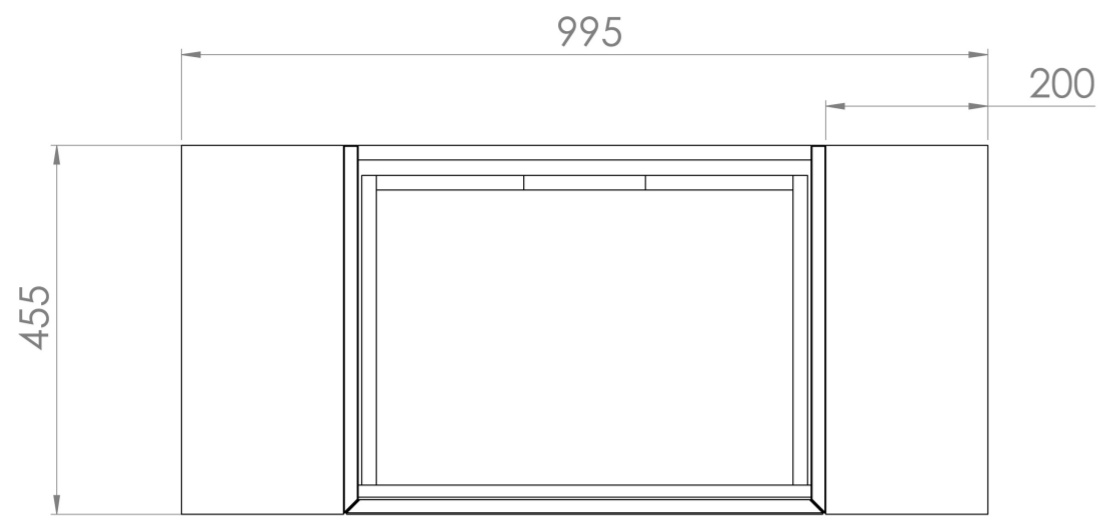

TECHNICAL DRAWING

Saneux reserves the right to alter the specifications and product range without prior notice. Dimensions are given as a guide only. Dimensions should not be used for surrounding furniture, fixtures and fittings until the product is on site.

<https://saneux.com/products/monument-100cm-kit-60cm-1-drawer-wall-mounted-unit-2-x-20cm-spacers-matte-black>