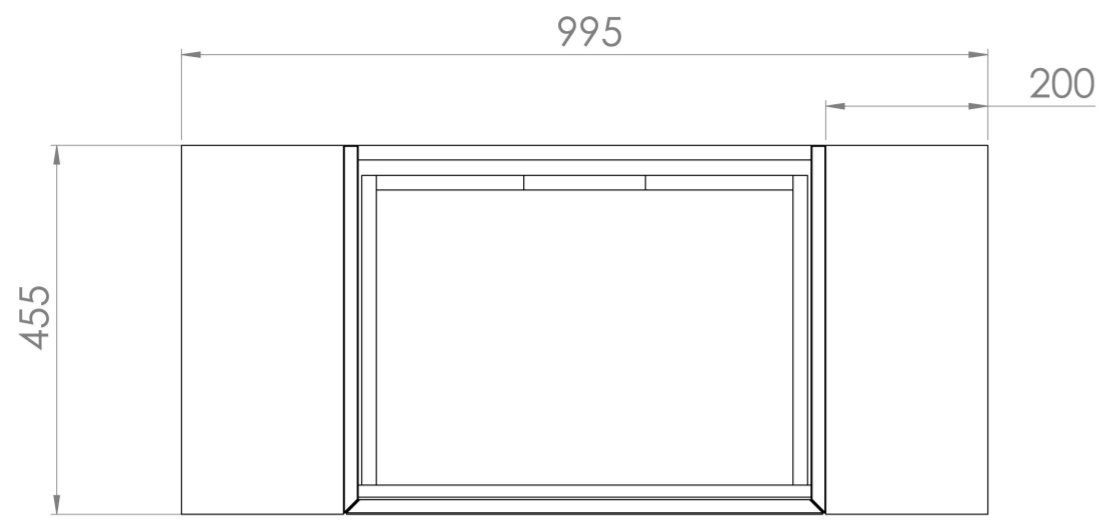

TECHNICAL DRAWING

Saneux reserves the right to alter the specifications and product range without prior notice. Dimensions are given as a guide only. Dimensions should not be used for surrounding furniture, fixtures and fittings until the product is on site.

<https://saneux.com/products/monument-100cm-kit-60cm-1-drawer-wall-mounted-unit-2-x-20cm-spacers-matte-black>