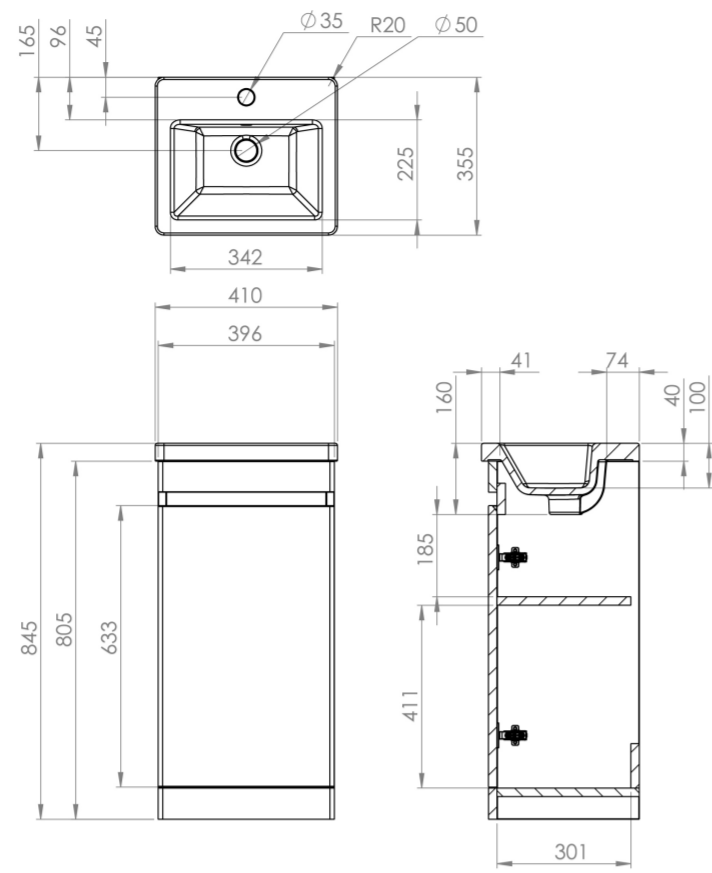

TECHNICAL DRAWING

Saneux reserves the right to alter the specifications and product range without prior notice. Dimensions are given as a guide only. Dimensions should not be used for surrounding furniture, fixtures and fittings until the product is on site.

<https://saneux.com/products/air-40cm-1-door-floor-standing-unit-gloss-white>