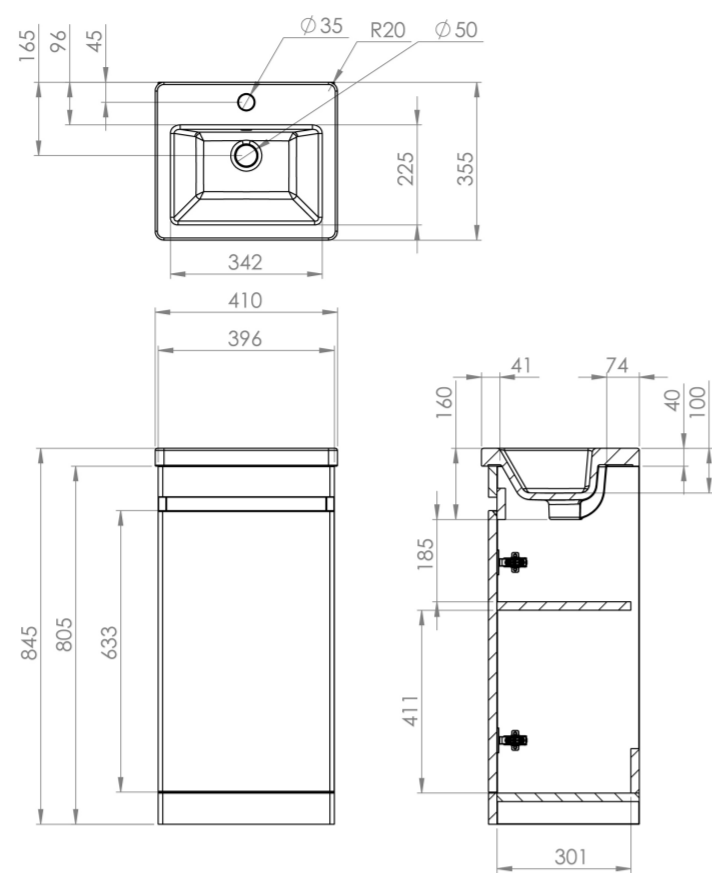

AIR 40CM 1 DOOR FLOOR STANDING UNIT - GLOSS WHITE

Product Code: AIRF40.W

PRODUCT INFORMATION

Finish:	Gloss White
Height:	805mm
Width:	396mm
Depth:	330mm
Material	MDF
Weight	15.6kg
Shelf Quantity	1x wooden shelf
Guarantee	5 years
Configuration	1 Door
Door Type	Soft close
Compatible Basin(s)	AIRB40
Door Opening	Reversible
Other Features	Easy installation Quick release doors

DESCRIPTION

AIR is our space-saving collection of short projection sanitaryware and furniture. The furniture was made to fit in the smallest of bathrooms whilst providing essential storage space. The furniture is available in 2 colours, 2 sizes and in wall mounted and floor standing options.

Opt for this 40cm 1 door floor standing gloss white finish to keep your bathroom looking clean and sleek. It features a shelf to allow you to store more toiletries and grooming products, and it has a reversible door so that it can work in all bathroom spaces.

*Basin to be purchased separately

Compatible basin: AIRB40

TECHNICAL DRAWING

Saneux reserves the right to alter the specifications and product range without prior notice. Dimensions are given as a guide only. Dimensions should not be used for surrounding furniture, fixtures and fittings until the product is on site.