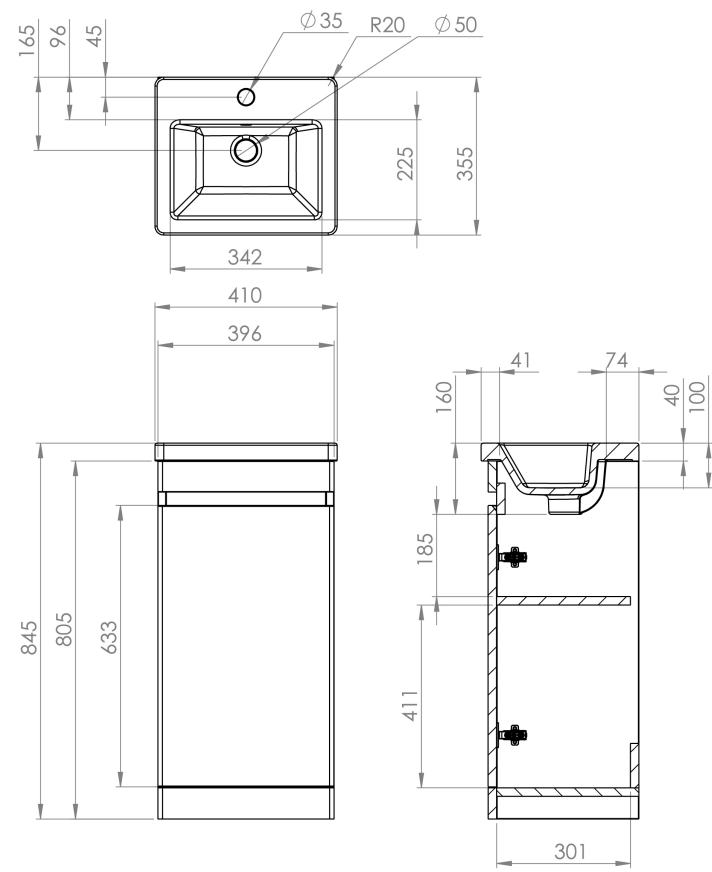

AIR 40CM 1 DOOR FLOOR STANDING UNIT - GLOSS WHITE

Product Code: AIRF40.W

PRODUCT INFORMATION

Finish:	Gloss White
Height:	805mm
Width:	396mm
Depth:	330mm
Material	MDF
Weight	15.6kg
Shelf Quantity	1x wooden shelf
Guarantee	5 years
Configuration	1 Door
Door Type	Soft close
Compatible Basin(s)	AIRB40
Door Opening	Reversible
Other Features	Easy installation Quick release doors

DESCRIPTION

AIR is our space-saving collection of short projection sanitaryware and furniture. The furniture was made to fit in the smallest of bathrooms whilst providing essential storage space. The furniture is available in 2 colours, 2 sizes and in wall mounted and floor standing options.

Opt for this 40cm 1 door floor standing gloss white finish to keep your bathroom looking clean and sleek. It features a shelf to allow you to store more toiletries and grooming products, and it has a reversible door so that it can work in all bathroom spaces.

*Basin to be purchased separately

Compatible basin: AIRB40

TECHNICAL DRAWING

Saneux reserves the right to alter the specifications and product range without prior notice. Dimensions are given as a guide only. Dimensions should not be used for surrounding furniture, fixtures and fittings until the product is on site.