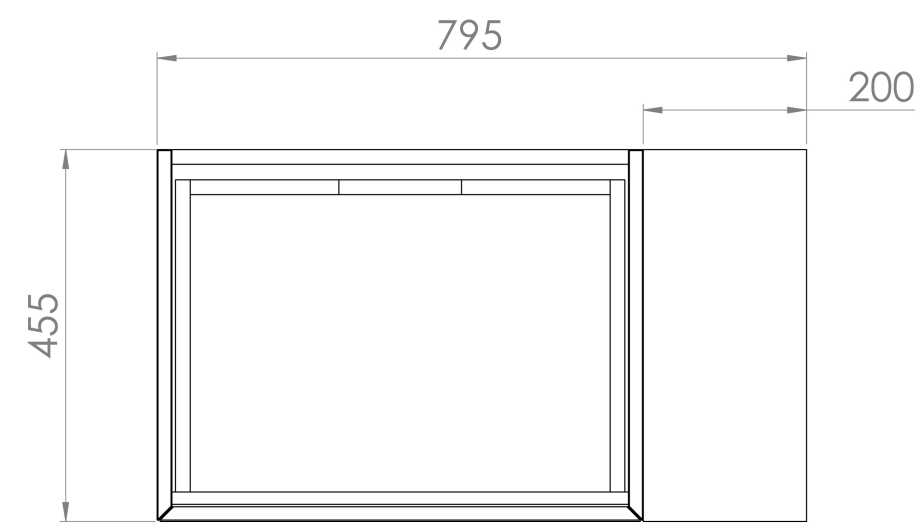

TECHNICAL DRAWING

Saneux reserves the right to alter the specifications and product range without prior notice. Dimensions are given as a guide only. Dimensions should not be used for surrounding furniture, fixtures and fittings until the product is on site.

<https://saneux.com/products/monument-80cm-kit-60cm-1-drawer-wall-mounted-unit-20cm-spacers-matte-sage>