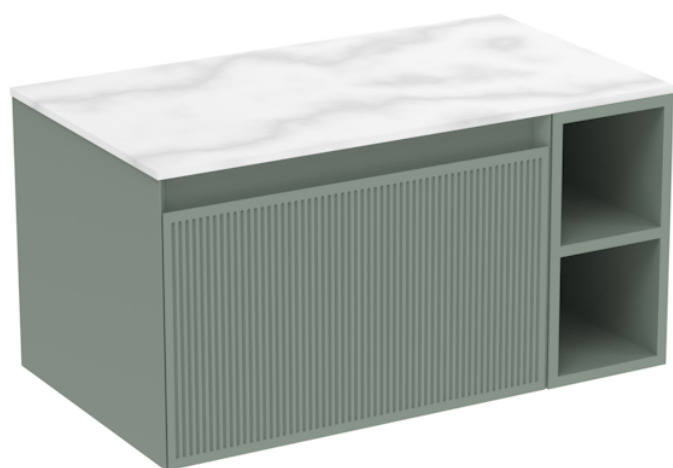

MONUMENT 80CM KIT - 60CM 1 DRAWER WALL MOUNTED UNIT & 20CM SPACERS - MATTE SAGE

PRODUCT INFORMATION

Finish: Matte Sage

Product Code: MO080W1.S.MS

DESCRIPTION

Influenced by Sir Christopher Wren and Dr. Robert Hooke's commemoration of the Great Fire of 1666, Monument furniture pays homage to London's rich history. The furniture echoes the fluting found on the Monument column at Fish St Hill, London EC3R.

Experience versatility with our innovative design: pair any 60cm or 80cm unit with a 20cm spacer unit and a countertop, enabling you to create your perfect basin setup.

Parts to be purchased separately: 1 x MO060W1.MS, 1 x UNI020S.MS & 1 x UNI080T.C