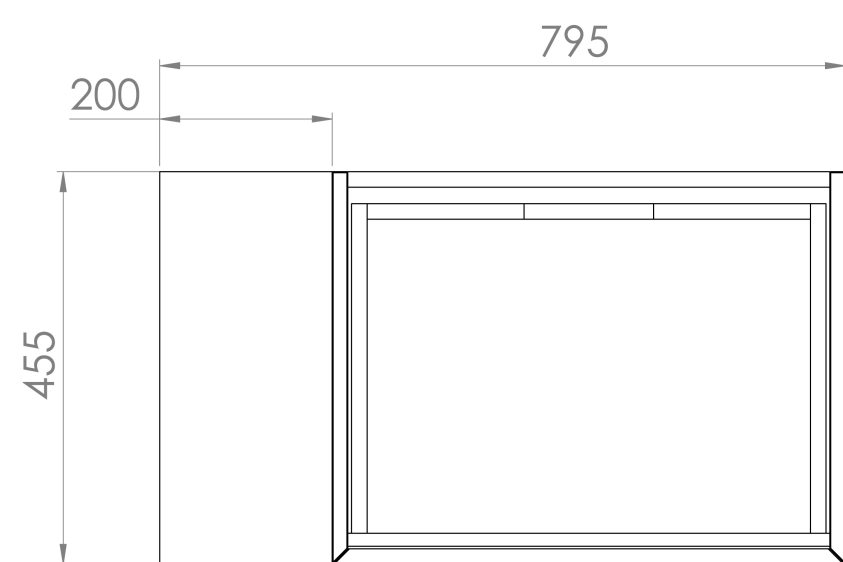

TECHNICAL DRAWING

Saneux reserves the right to alter the specifications and product range without prior notice. Dimensions are given as a guide only. Dimensions should not be used for surrounding furniture, fixtures and fittings until the product is on site.

<https://saneux.com/products/monument-80cm-kit-60cm-1-drawer-wall-mounted-unit-20cm-spacers-matte-sage>