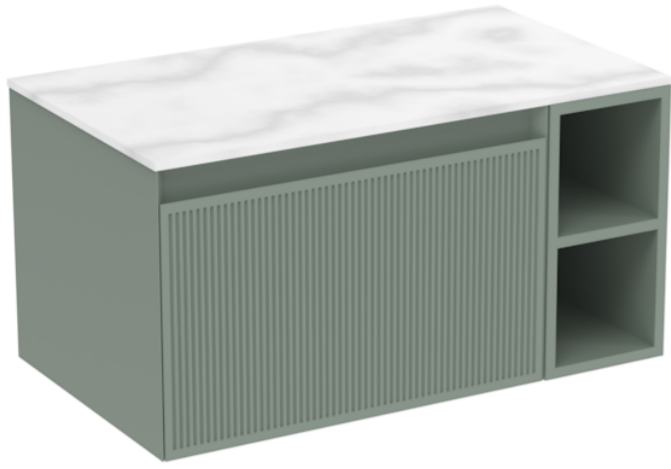

MONUMENT 80CM KIT - 60CM 1 DRAWER WALL MOUNTED UNIT & 20CM SPACERS - MATTE SAGE

PRODUCT INFORMATION

Finish:

Matte Sage

Product Code: MO080W1.S.MS

DESCRIPTION

Influenced by Sir Christopher Wren and Dr. Robert Hooke's commemoration of the Great Fire of 1666, Monument furniture pays homage to London's rich history. The furniture echoes the fluting found on the Monument column at Fish St Hill, London EC3R.

Experience versatility with our innovative design: pair any 60cm or 80cm unit with a 20cm spacer unit and a countertop, enabling you to create your perfect basin setup.

Parts to be purchased separately: 1 x MO060W1.MS, 1 x UNI020S.MS & 1 x UNI080T.C