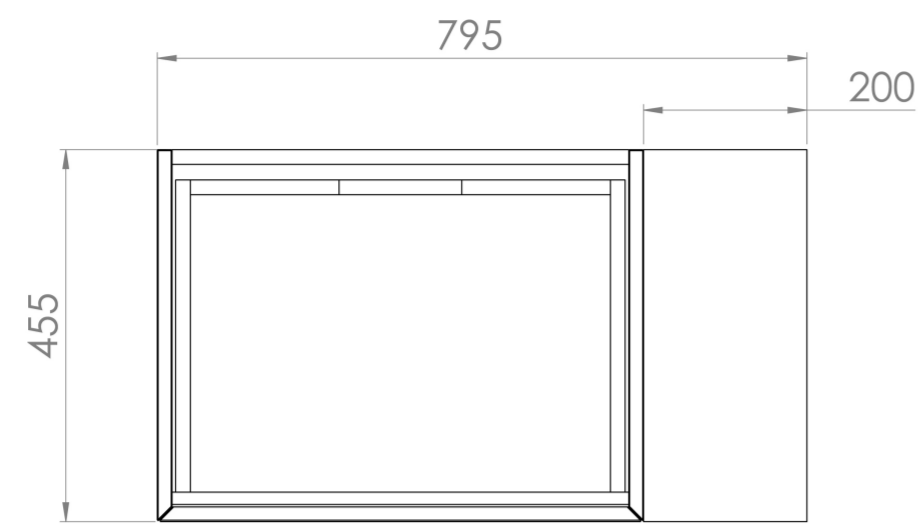

TECHNICAL DRAWING

Saneux reserves the right to alter the specifications and product range without prior notice. Dimensions are given as a guide only. Dimensions should not be used for surrounding furniture, fixtures and fittings until the product is on site.

<https://saneux.com/products/monument-80cm-kit-60cm-1-drawer-wall-mounted-unit-20cm-spacers-matte-sage>