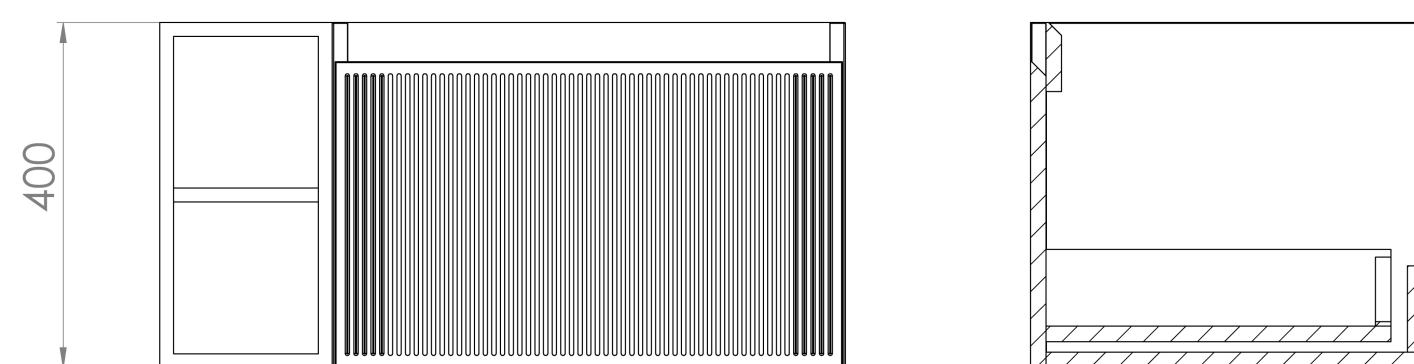

TECHNICAL DRAWING

Saneux reserves the right to alter the specifications and product range without prior notice. Dimensions are given as a guide only. Dimensions should not be used for surrounding furniture, fixtures and fittings until the product is on site.

<https://saneux.com/products/monument-80cm-kit-60cm-1-drawer-wall-mounted-unit-20cm-spacers-matte-sage>