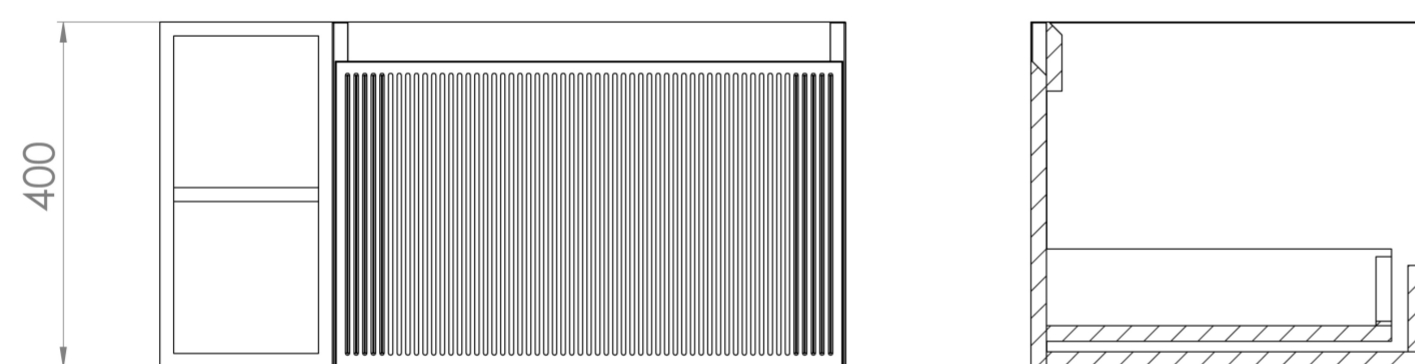

TECHNICAL DRAWING

Saneux reserves the right to alter the specifications and product range without prior notice. Dimensions are given as a guide only. Dimensions should not be used for surrounding furniture, fixtures and fittings until the product is on site.

<https://saneux.com/products/monument-80cm-kit-60cm-1-drawer-wall-mounted-unit-20cm-spacers-matte-sage>