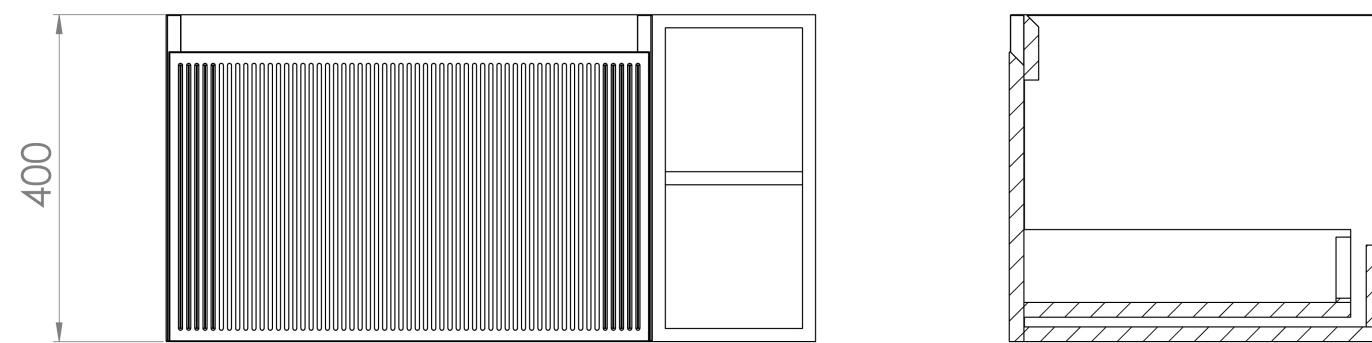

TECHNICAL DRAWING

Saneux reserves the right to alter the specifications and product range without prior notice. Dimensions are given as a guide only. Dimensions should not be used for surrounding furniture, fixtures and fittings until the product is on site.

<https://saneux.com/products/monument-80cm-kit-60cm-1-drawer-wall-mounted-unit-20cm-spacers-matte-sage>