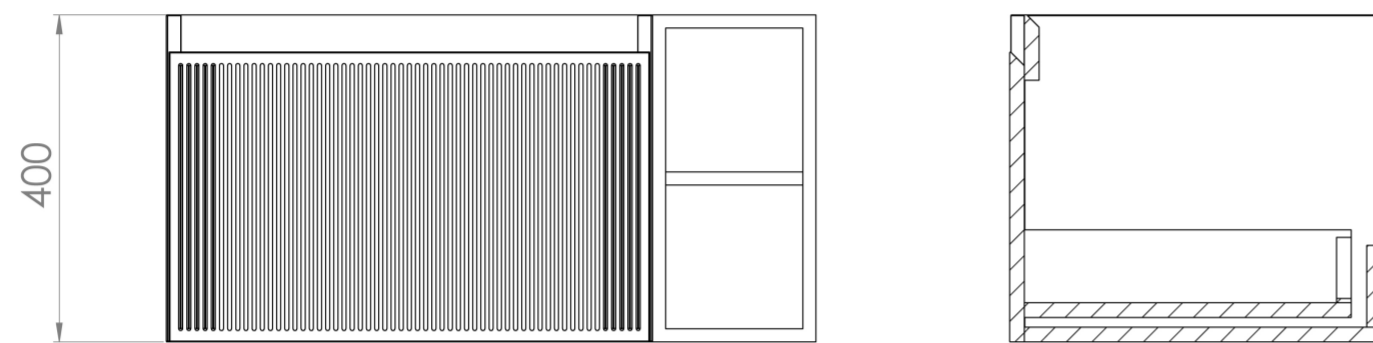

TECHNICAL DRAWING

Saneux reserves the right to alter the specifications and product range without prior notice. Dimensions are given as a guide only. Dimensions should not be used for surrounding furniture, fixtures and fittings until the product is on site.

<https://saneux.com/products/monument-80cm-kit-60cm-1-drawer-wall-mounted-unit-20cm-spacers-matte-sage>