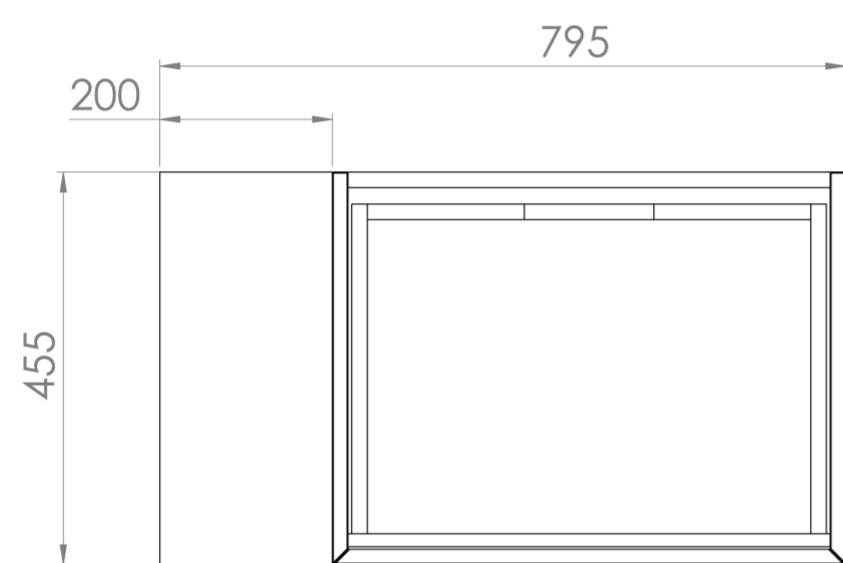

TECHNICAL DRAWING

Saneux reserves the right to alter the specifications and product range without prior notice. Dimensions are given as a guide only. Dimensions should not be used for surrounding furniture, fixtures and fittings until the product is on site.

<https://saneux.com/products/monument-80cm-kit-60cm-1-drawer-wall-mounted-unit-20cm-spacers-matte-sage>