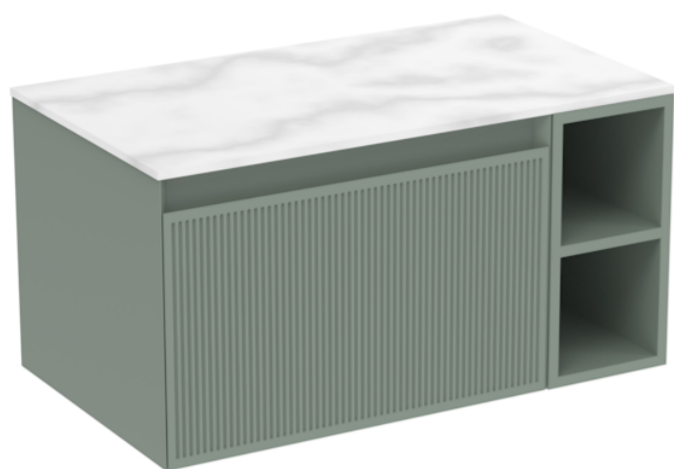

MONUMENT 80CM KIT - 60CM 1 DRAWER WALL MOUNTED UNIT & 20CM SPACERS - MATTE SAGE

PRODUCT INFORMATION

Finish: Matte Sage

Product Code: MO080W1.S.MS

DESCRIPTION

Influenced by Sir Christopher Wren and Dr. Robert Hooke's commemoration of the Great Fire of 1666, Monument furniture pays homage to London's rich history. The furniture echoes the fluting found on the Monument column at Fish St Hill, London EC3R.

Experience versatility with our innovative design: pair any 60cm or 80cm unit with a 20cm spacer unit and a countertop, enabling you to create your perfect basin setup.

Parts to be purchased separately: 1 x MO060W1.MS, 1 x UNI020S.MS & 1 x UNI080T.C