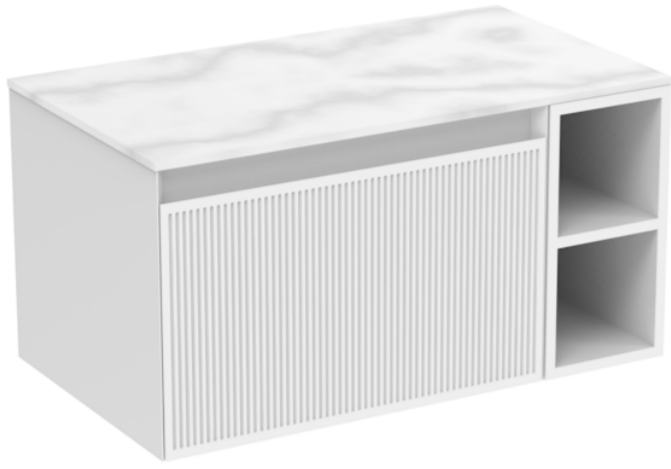

# MONUMENT 80CM KIT - 60CM 1 DRAWER WALL MOUNTED UNIT & 20CM SPACERS - MATTE WHITE

---

## PRODUCT INFORMATION

**Finish:**

Matte White

**Product Code:** MO080W1.S.MW

---

## DESCRIPTION

Influenced by Sir Christopher Wren and Dr. Robert Hooke's commemoration of the Great Fire of 1666, Monument furniture pays homage to London's rich history. The furniture echoes the fluting found on the Monument column at Fish St Hill, London EC3R.

Experience versatility with our innovative design: pair any 60cm or 80cm unit with a 20cm spacer unit and a countertop, enabling you to create your perfect basin setup.

Parts to be purchased separately: 1 x MO060W1.MW, 1 x UNI020S.MW & 1 x UNI080T.C