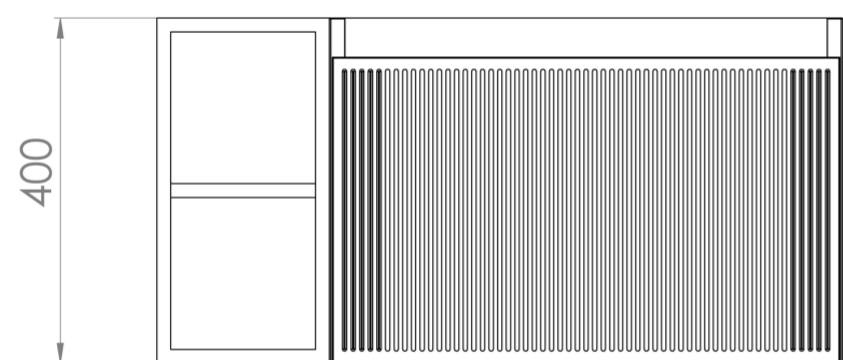

TECHNICAL DRAWING

Saneux reserves the right to alter the specifications and product range without prior notice. Dimensions are given as a guide only. Dimensions should not be used for surrounding furniture, fixtures and fittings until the product is on site.