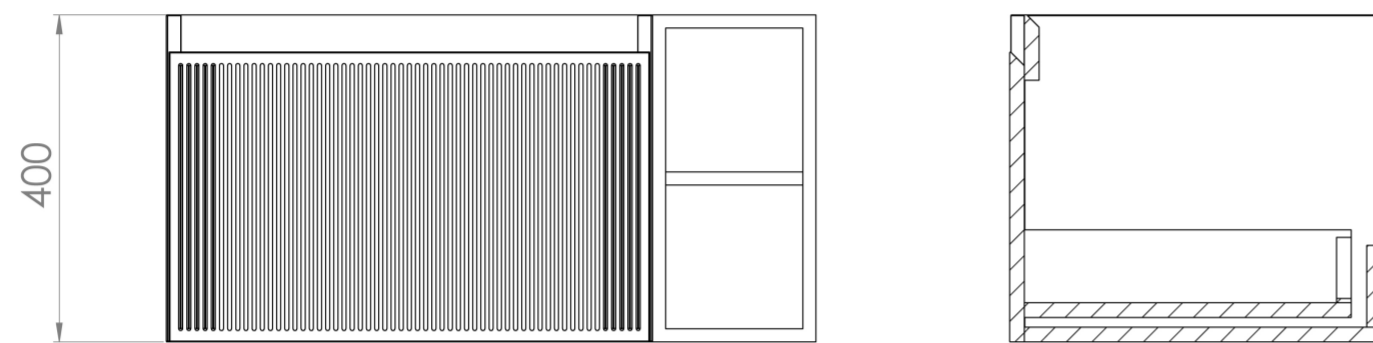

TECHNICAL DRAWING

Saneux reserves the right to alter the specifications and product range without prior notice. Dimensions are given as a guide only. Dimensions should not be used for surrounding furniture, fixtures and fittings until the product is on site.