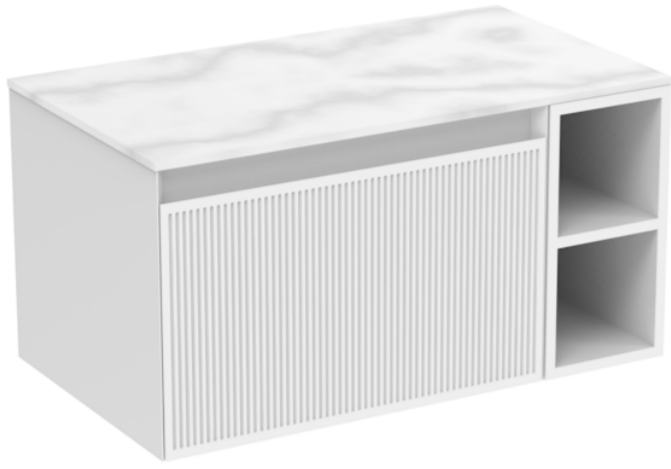

MONUMENT 80CM KIT - 60CM 1 DRAWER WALL MOUNTED UNIT & 20CM SPACERS - MATTE WHITE

PRODUCT INFORMATION

Finish:

Matte White

Product Code: MO080W1.S.MW

DESCRIPTION

Influenced by Sir Christopher Wren and Dr. Robert Hooke's commemoration of the Great Fire of 1666, Monument furniture pays homage to London's rich history. The furniture echoes the fluting found on the Monument column at Fish St Hill, London EC3R.

Experience versatility with our innovative design: pair any 60cm or 80cm unit with a 20cm spacer unit and a countertop, enabling you to create your perfect basin setup.

Parts to be purchased separately: 1 x MO060W1.MW, 1 x UNI020S.MW & 1 x UNI080T.C