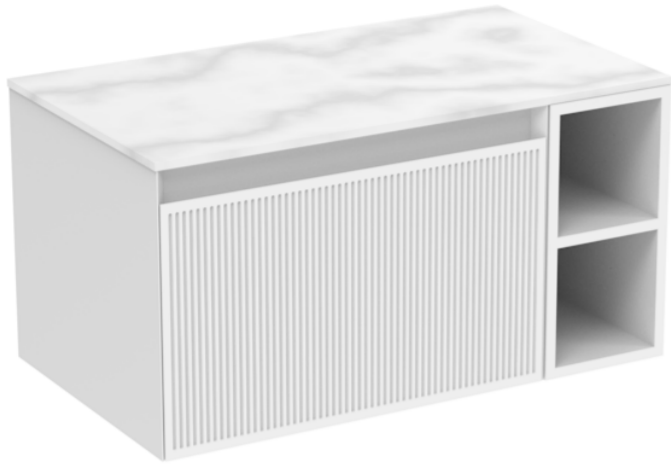

MONUMENT 80CM KIT - 60CM 1 DRAWER WALL MOUNTED UNIT & 20CM SPACERS - MATTE WHITE

PRODUCT INFORMATION

Finish:

Matte White

Product Code: MO080W1.S.MW

DESCRIPTION

Influenced by Sir Christopher Wren and Dr. Robert Hooke's commemoration of the Great Fire of 1666, Monument furniture pays homage to London's rich history. The furniture echoes the fluting found on the Monument column at Fish St Hill, London EC3R.

Experience versatility with our innovative design: pair any 60cm or 80cm unit with a 20cm spacer unit and a countertop, enabling you to create your perfect basin setup.

Parts to be purchased separately: 1 x MO060W1.MW, 1 x UNI020S.MW & 1 x UNI080T.C