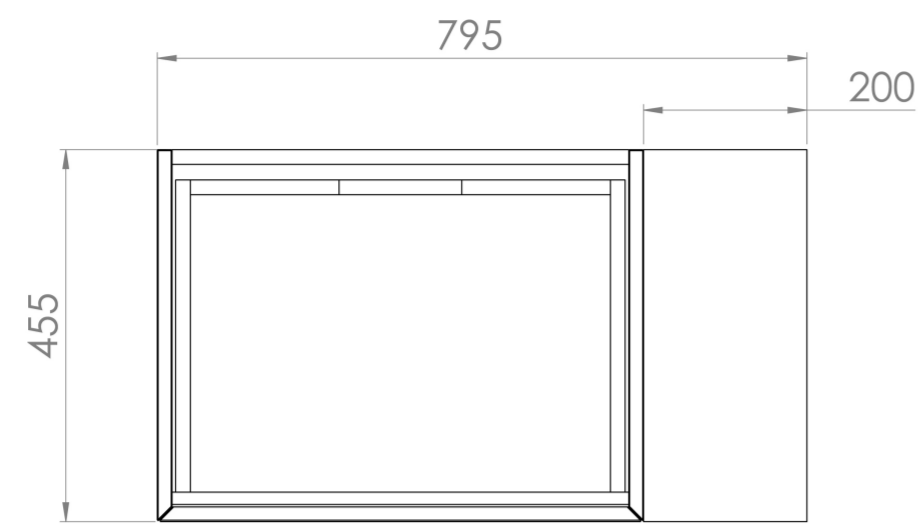

TECHNICAL DRAWING

Saneux reserves the right to alter the specifications and product range without prior notice. Dimensions are given as a guide only. Dimensions should not be used for surrounding furniture, fixtures and fittings until the product is on site.