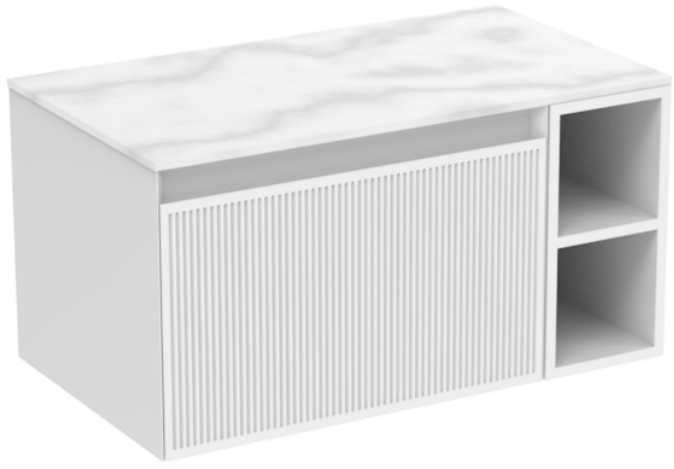

MONUMENT 80CM KIT - 60CM 1 DRAWER WALL MOUNTED UNIT & 20CM SPACERS - MATTE WHITE

PRODUCT INFORMATION

Finish:

Matte White

Product Code: MO080W1.S.MW

DESCRIPTION

Influenced by Sir Christopher Wren and Dr. Robert Hooke's commemoration of the Great Fire of 1666, Monument furniture pays homage to London's rich history. The furniture echoes the fluting found on the Monument column at Fish St Hill, London EC3R.

Experience versatility with our innovative design: pair any 60cm or 80cm unit with a 20cm spacer unit and a countertop, enabling you to create your perfect basin setup.

Parts to be purchased separately: 1 x MO060W1.MW, 1 x UNI020S.MW & 1 x UNI080T.C