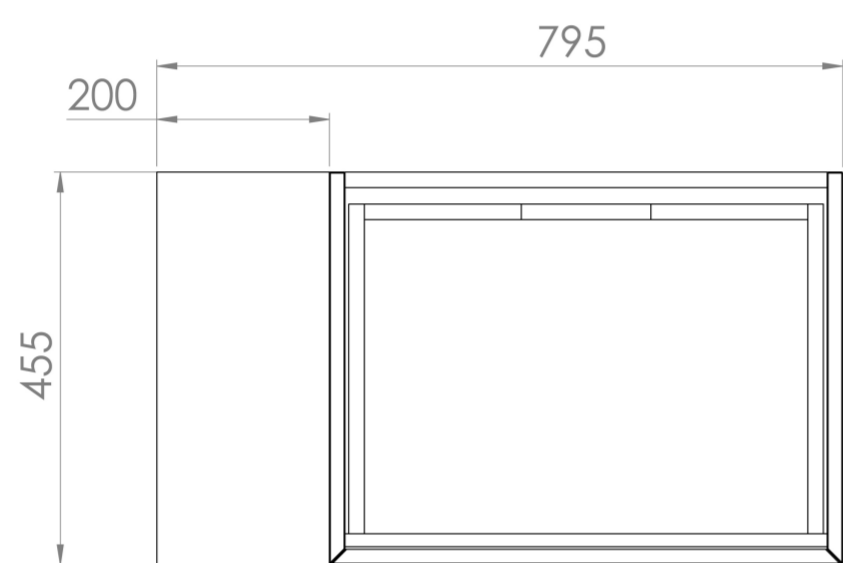

TECHNICAL DRAWING

Saneux reserves the right to alter the specifications and product range without prior notice. Dimensions are given as a guide only. Dimensions should not be used for surrounding furniture, fixtures and fittings until the product is on site.