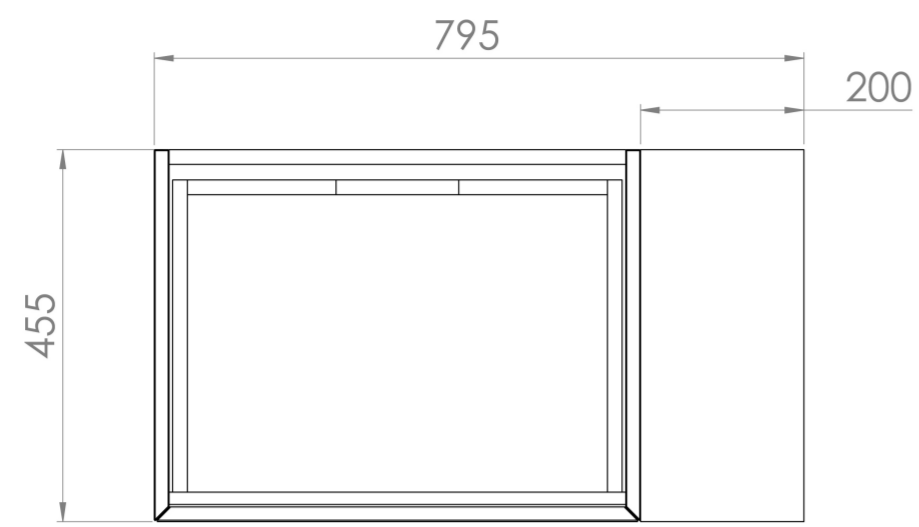

TECHNICAL DRAWING

Saneux reserves the right to alter the specifications and product range without prior notice. Dimensions are given as a guide only. Dimensions should not be used for surrounding furniture, fixtures and fittings until the product is on site.