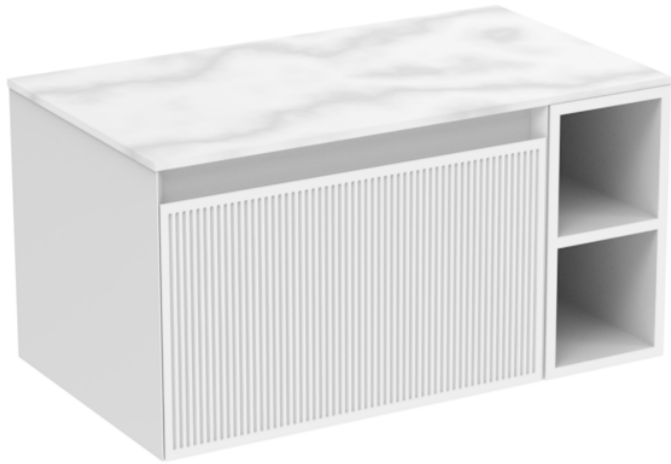

# MONUMENT 80CM KIT - 60CM 1 DRAWER WALL MOUNTED UNIT & 20CM SPACERS - MATTE WHITE

---

## PRODUCT INFORMATION

**Finish:**

Matte White

**Product Code:** MO080W1.S.MW

---

Experience versatility with our innovative design: pair any 60cm or 80cm unit with a 20cm spacer unit and a countertop, enabling you to create your perfect basin setup.

Parts to be purchased separately: 1 x MO060W1.MW, 1 x UNI020S.MW & 1 x UNI080T.C