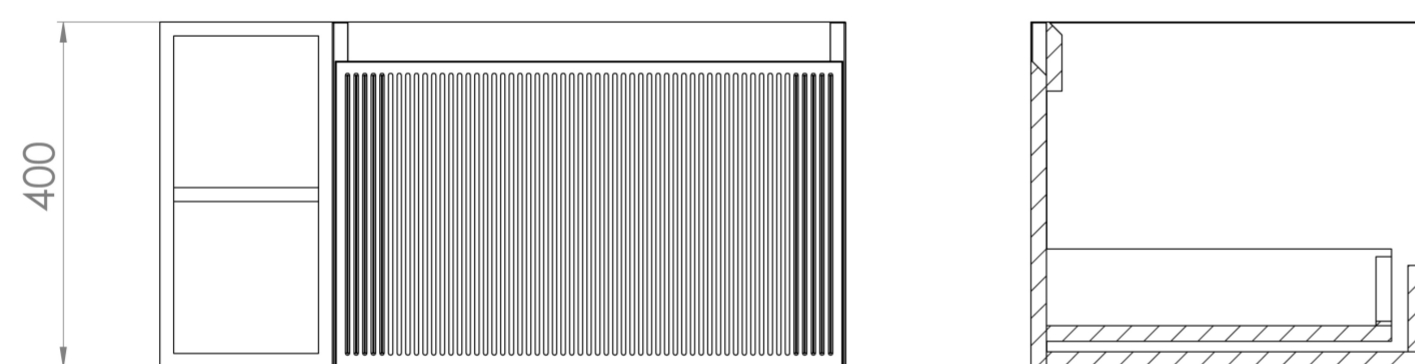

TECHNICAL DRAWING

Saneux reserves the right to alter the specifications and product range without prior notice. Dimensions are given as a guide only. Dimensions should not be used for surrounding furniture, fixtures and fittings until the product is on site.