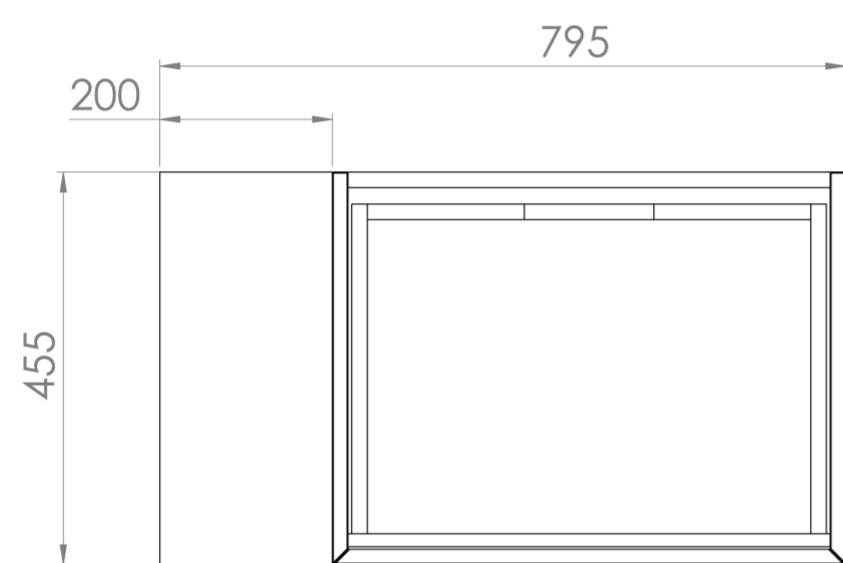

TECHNICAL DRAWING

Saneux reserves the right to alter the specifications and product range without prior notice. Dimensions are given as a guide only. Dimensions should not be used for surrounding furniture, fixtures and fittings until the product is on site.