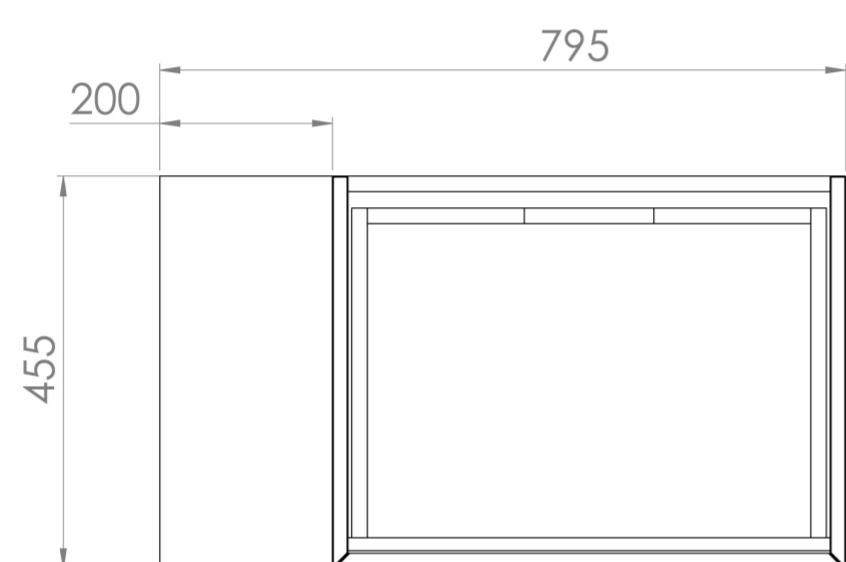

TECHNICAL DRAWING

Saneux reserves the right to alter the specifications and product range without prior notice. Dimensions are given as a guide only. Dimensions should not be used for surrounding furniture, fixtures and fittings until the product is on site.

<https://saneux.com/products/monument-80cm-kit-60cm-1-drawer-wall-mounted-unit-20cm-spacers-matte-black>