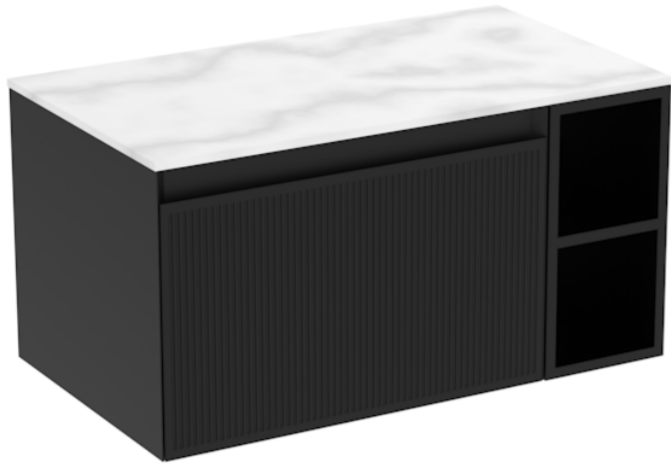

MONUMENT 80CM KIT - 60CM 1 DRAWER WALL MOUNTED UNIT & 20CM SPACERS - MATTE BLACK

PRODUCT INFORMATION

Finish:

Matte Black

Product Code: MO080W1.S.MB

DESCRIPTION

Influenced by Sir Christopher Wren and Dr. Robert Hooke's commemoration of the Great Fire of 1666, Monument furniture pays homage to London's rich history. The furniture echoes the fluting found on the Monument column at Fish St Hill, London EC3R.

Experience versatility with our innovative design: pair any 60cm or 80cm unit with a 20cm spacer unit and a countertop, enabling you to create your perfect basin setup.

Parts to be purchased separately: 1 x MO060W1.MB, 1 x UNI020S.MB & 1 x UNI080T.C