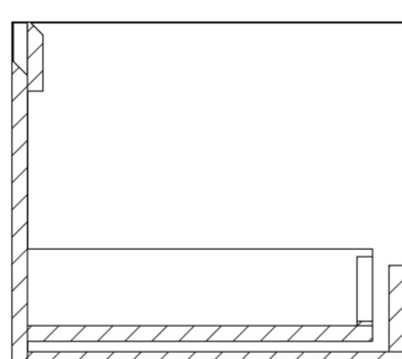

TECHNICAL DRAWING

Saneux reserves the right to alter the specifications and product range without prior notice. Dimensions are given as a guide only. Dimensions should not be used for surrounding furniture, fixtures and fittings until the product is on site.

<https://saneux.com/products/monument-80cm-kit-60cm-1-drawer-wall-mounted-unit-20cm-spacers-matte-black>