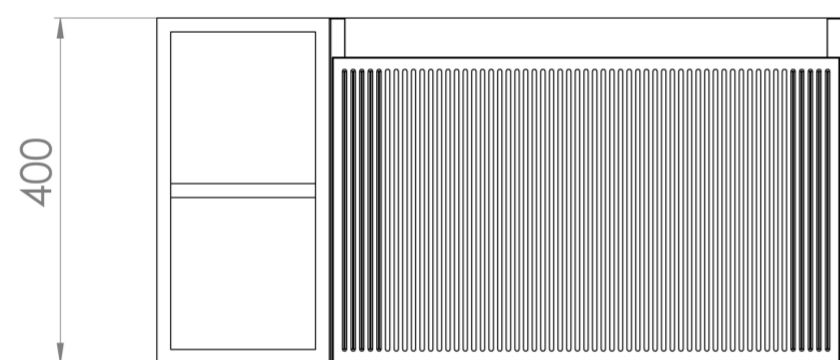

TECHNICAL DRAWING

Saneux reserves the right to alter the specifications and product range without prior notice. Dimensions are given as a guide only. Dimensions should not be used for surrounding furniture, fixtures and fittings until the product is on site.