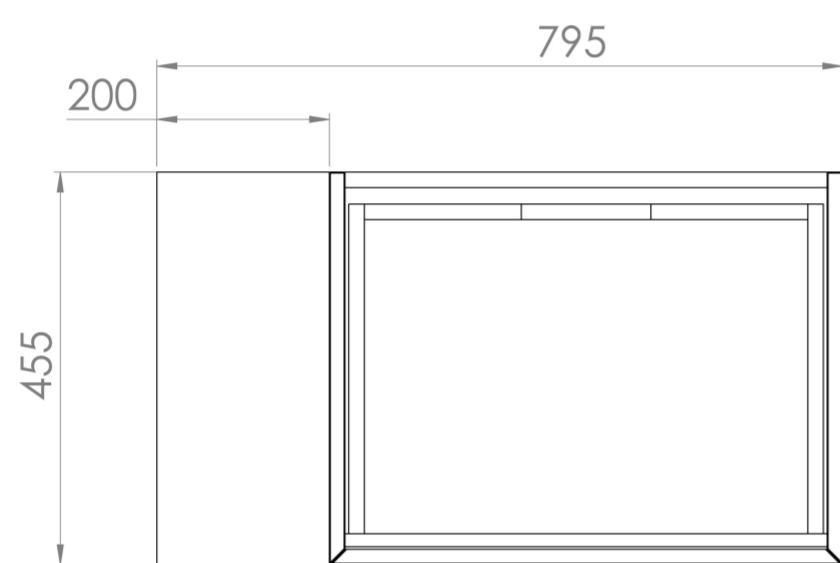

TECHNICAL DRAWING

Saneux reserves the right to alter the specifications and product range without prior notice. Dimensions are given as a guide only. Dimensions should not be used for surrounding furniture, fixtures and fittings until the product is on site.