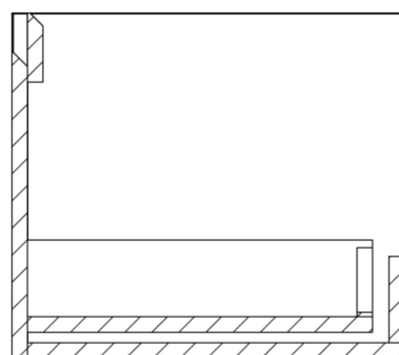

TECHNICAL DRAWING

Saneux reserves the right to alter the specifications and product range without prior notice. Dimensions are given as a guide only. Dimensions should not be used for surrounding furniture, fixtures and fittings until the product is on site.