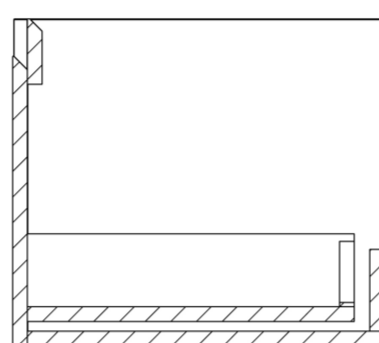

TECHNICAL DRAWING

Saneux reserves the right to alter the specifications and product range without prior notice. Dimensions are given as a guide only. Dimensions should not be used for surrounding furniture, fixtures and fittings until the product is on site.

<https://saneux.com/products/monument-80cm-kit-60cm-1-drawer-wall-mounted-unit-20cm-spacers-matte-black>