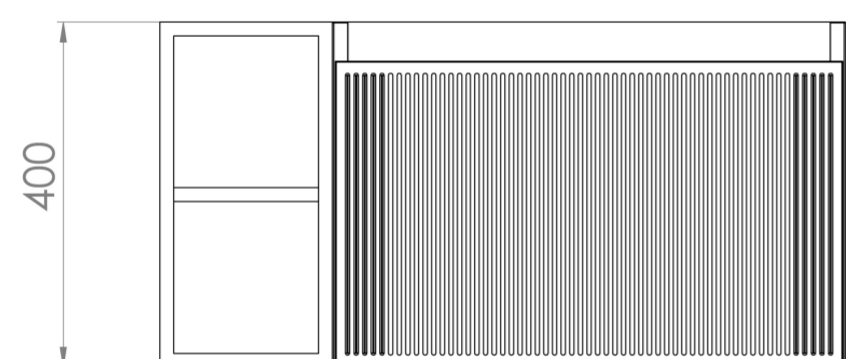

TECHNICAL DRAWING

Saneux reserves the right to alter the specifications and product range without prior notice. Dimensions are given as a guide only. Dimensions should not be used for surrounding furniture, fixtures and fittings until the product is on site.

<https://saneux.com/products/monument-80cm-kit-60cm-1-drawer-wall-mounted-unit-20cm-spacers-matte-black>