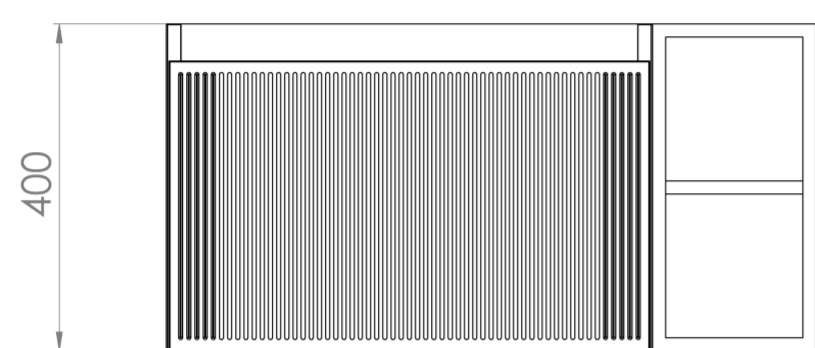

TECHNICAL DRAWING

Saneux reserves the right to alter the specifications and product range without prior notice. Dimensions are given as a guide only. Dimensions should not be used for surrounding furniture, fixtures and fittings until the product is on site.

<https://saneux.com/products/monument-80cm-kit-60cm-1-drawer-wall-mounted-unit-20cm-spacers-matte-black>