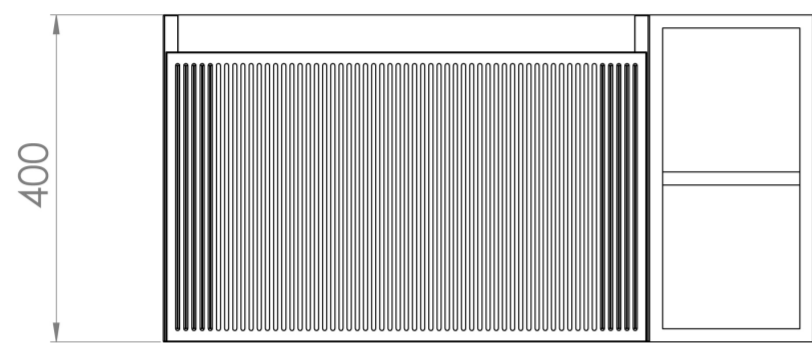

TECHNICAL DRAWING

Saneux reserves the right to alter the specifications and product range without prior notice. Dimensions are given as a guide only. Dimensions should not be used for surrounding furniture, fixtures and fittings until the product is on site.