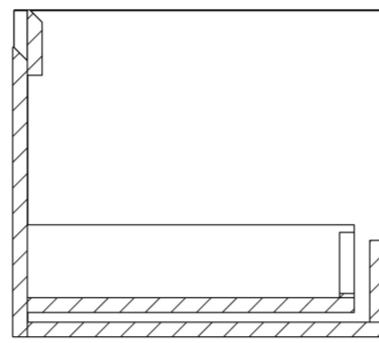

TECHNICAL DRAWING

Saneux reserves the right to alter the specifications and product range without prior notice. Dimensions are given as a guide only. Dimensions should not be used for surrounding furniture, fixtures and fittings until the product is on site.