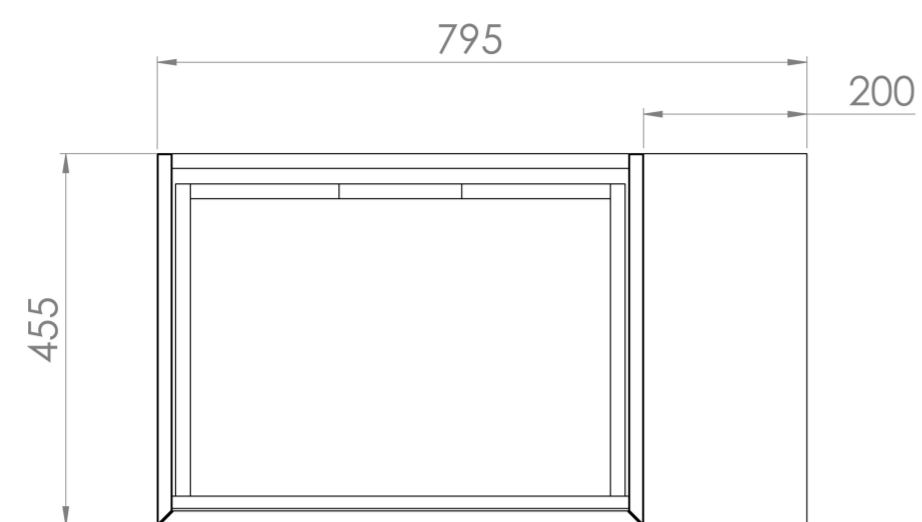

TECHNICAL DRAWING

Saneux reserves the right to alter the specifications and product range without prior notice. Dimensions are given as a guide only. Dimensions should not be used for surrounding furniture, fixtures and fittings until the product is on site.

<https://saneux.com/products/monument-80cm-kit-60cm-1-drawer-wall-mounted-unit-20cm-spacers-matte-black>