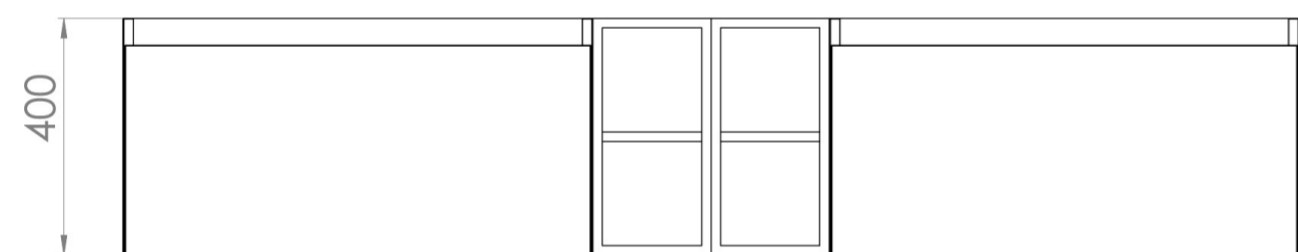

TECHNICAL DRAWING

Saneux reserves the right to alter the specifications and product range without prior notice. Dimensions are given as a guide only. Dimensions should not be used for surrounding furniture, fixtures and fittings until the product is on site.

<https://saneux.com/products/uni-200cm-kit-2-x-80cm-1-drawer-wall-mounted-unit-2-x-20cm-spacers-matte-anthracite>