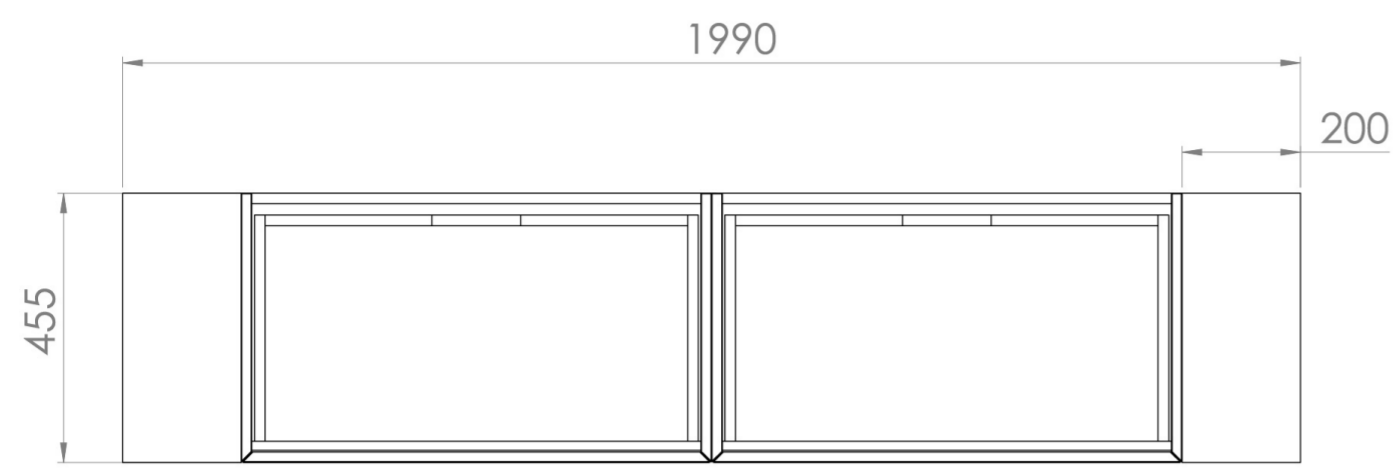

TECHNICAL DRAWING

Saneux reserves the right to alter the specifications and product range without prior notice. Dimensions are given as a guide only. Dimensions should not be used for surrounding furniture, fixtures and fittings until the product is on site.

<https://saneux.com/products/uni-200cm-kit-2-x-80cm-1-drawer-wall-mounted-unit-2-x-20cm-spacers-matte-anthracite>