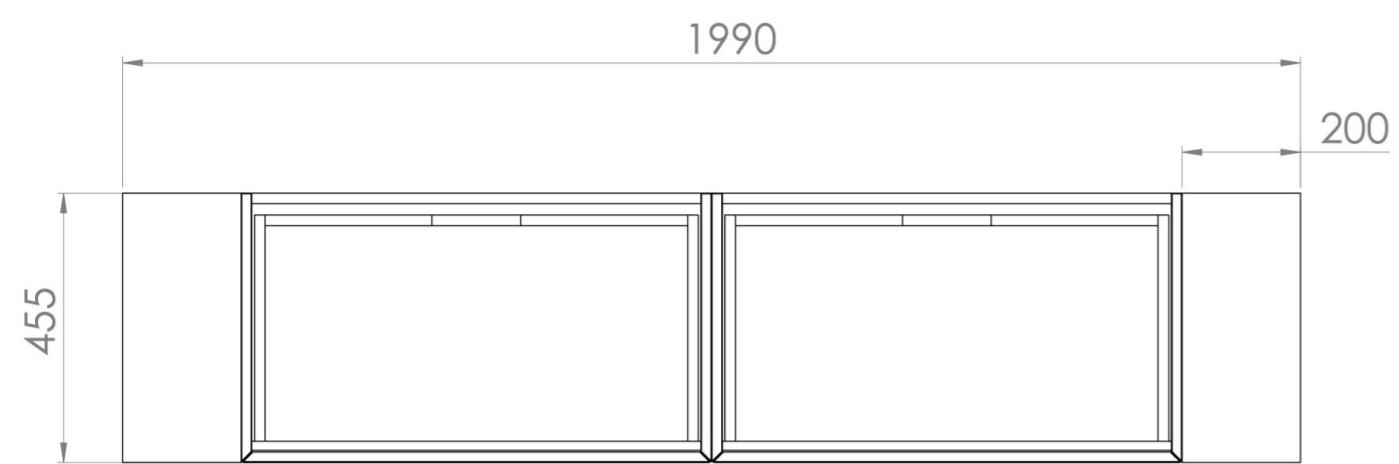

TECHNICAL DRAWING

Saneux reserves the right to alter the specifications and product range without prior notice. Dimensions are given as a guide only. Dimensions should not be used for surrounding furniture, fixtures and fittings until the product is on site.

<https://saneux.com/products/uni-200cm-kit-2-x-80cm-1-drawer-wall-mounted-unit-2-x-20cm-spacers-matte-anthracite>