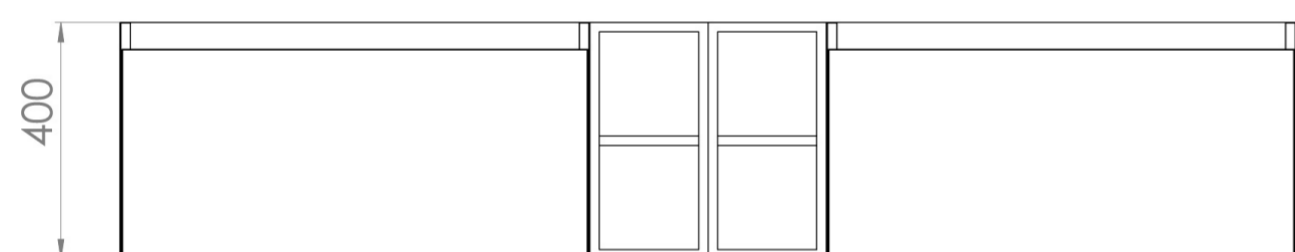

TECHNICAL DRAWING

Saneux reserves the right to alter the specifications and product range without prior notice. Dimensions are given as a guide only. Dimensions should not be used for surrounding furniture, fixtures and fittings until the product is on site.

<https://saneux.com/products/uni-200cm-kit-2-x-80cm-1-drawer-wall-mounted-unit-2-x-20cm-spacers-matte-anthracite>