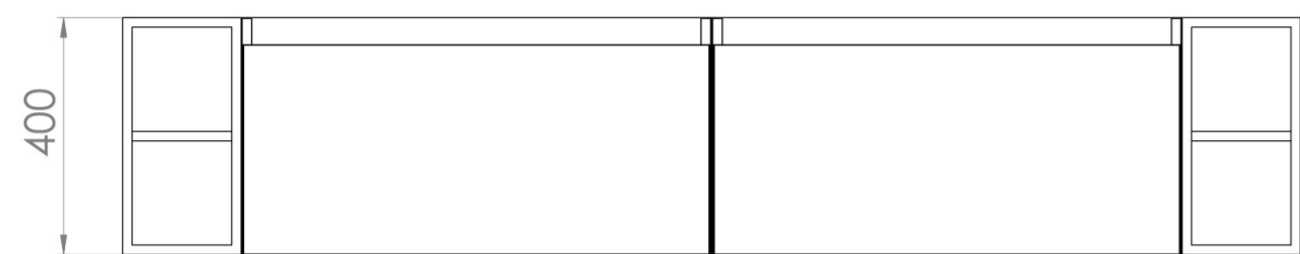

TECHNICAL DRAWING

Saneux reserves the right to alter the specifications and product range without prior notice. Dimensions are given as a guide only. Dimensions should not be used for surrounding furniture, fixtures and fittings until the product is on site.

<https://saneux.com/products/uni-200cm-kit-2-x-80cm-1-drawer-wall-mounted-unit-2-x-20cm-spacers-matte-anthracite>