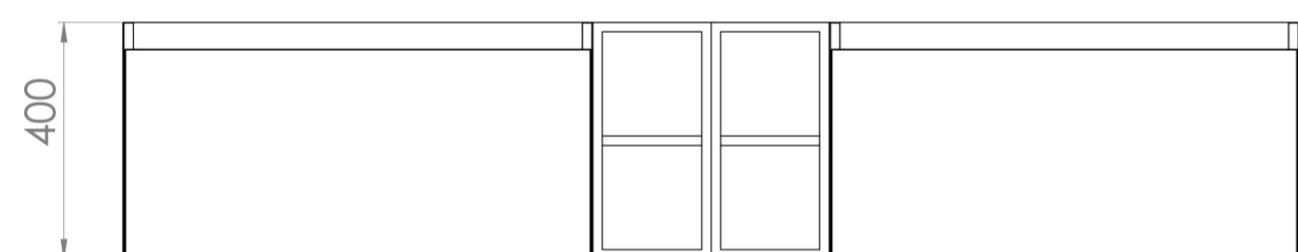

TECHNICAL DRAWING

Saneux reserves the right to alter the specifications and product range without prior notice. Dimensions are given as a guide only. Dimensions should not be used for surrounding furniture, fixtures and fittings until the product is on site.

<https://saneux.com/products/uni-200cm-kit-2-x-80cm-1-drawer-wall-mounted-unit-2-x-20cm-spacers-matte-anthracite>