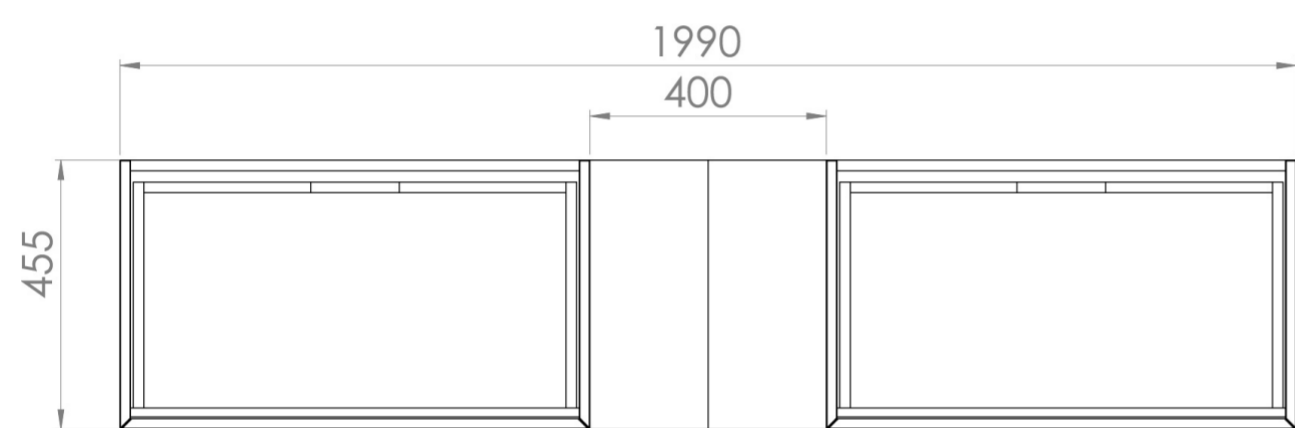

TECHNICAL DRAWING

Saneux reserves the right to alter the specifications and product range without prior notice. Dimensions are given as a guide only. Dimensions should not be used for surrounding furniture, fixtures and fittings until the product is on site.

<https://saneux.com/products/uni-200cm-kit-2-x-80cm-1-drawer-wall-mounted-unit-2-x-20cm-spacers-matte-anthracite>