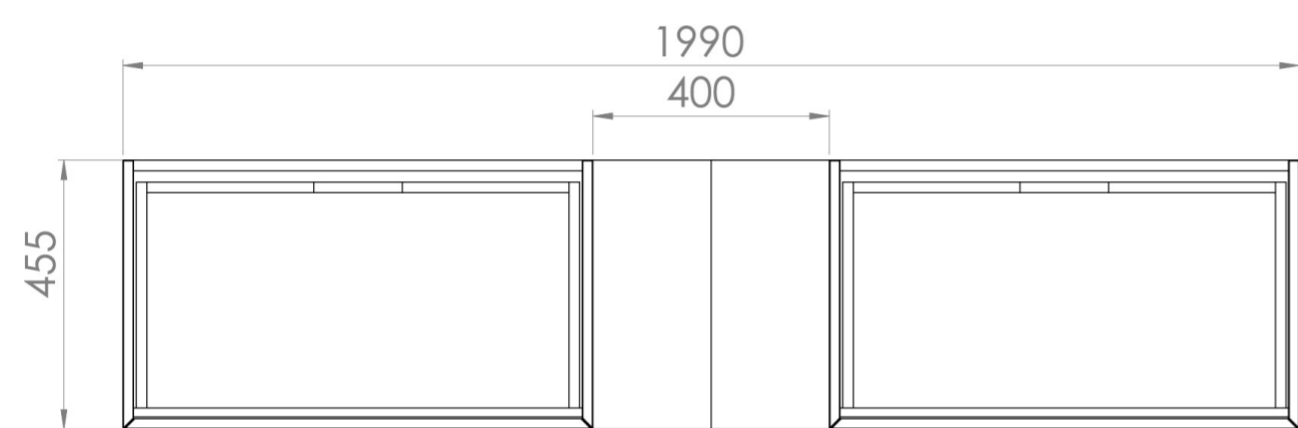

TECHNICAL DRAWING

Saneux reserves the right to alter the specifications and product range without prior notice. Dimensions are given as a guide only. Dimensions should not be used for surrounding furniture, fixtures and fittings until the product is on site.

<https://saneux.com/products/uni-200cm-kit-2-x-80cm-1-drawer-wall-mounted-unit-2-x-20cm-spacers-matte-anthracite>