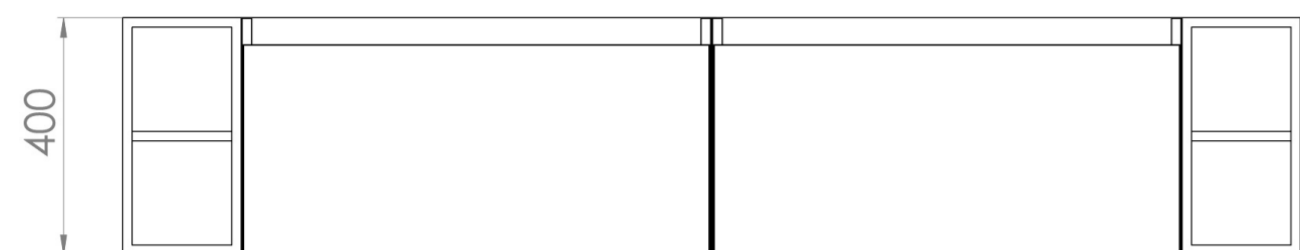

TECHNICAL DRAWING

Saneux reserves the right to alter the specifications and product range without prior notice. Dimensions are given as a guide only. Dimensions should not be used for surrounding furniture, fixtures and fittings until the product is on site.

<https://saneux.com/products/uni-200cm-kit-2-x-80cm-1-drawer-wall-mounted-unit-2-x-20cm-spacers-english-oak>