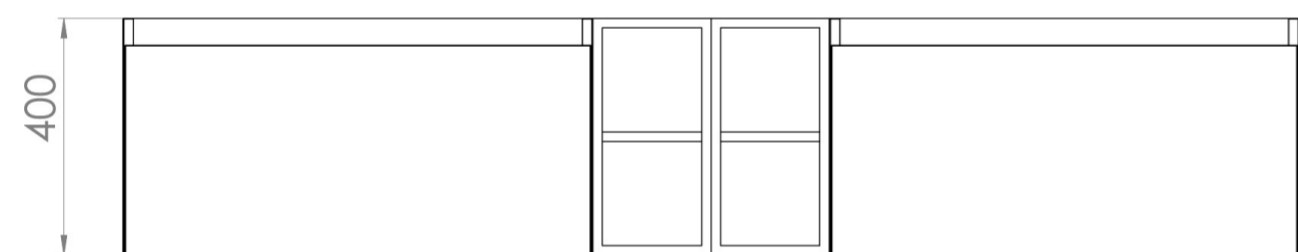

TECHNICAL DRAWING

Saneux reserves the right to alter the specifications and product range without prior notice. Dimensions are given as a guide only. Dimensions should not be used for surrounding furniture, fixtures and fittings until the product is on site.

<https://saneux.com/products/uni-200cm-kit-2-x-80cm-1-drawer-wall-mounted-unit-2-x-20cm-spacers-english-oak>