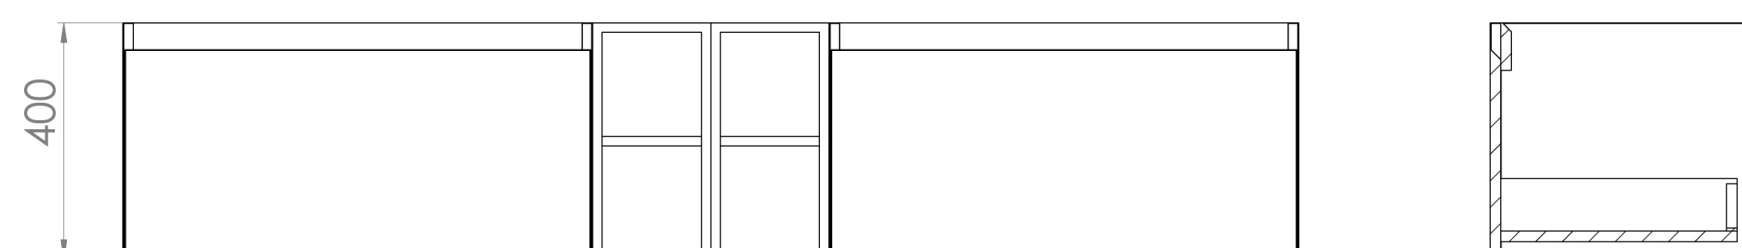

TECHNICAL DRAWING

Saneux reserves the right to alter the specifications and product range without prior notice. Dimensions are given as a guide only. Dimensions should not be used for surrounding furniture, fixtures and fittings until the product is on site.

<https://saneux.com/products/uni-200cm-kit-2-x-80cm-1-drawer-wall-mounted-unit-2-x-20cm-spacers-english-oak>