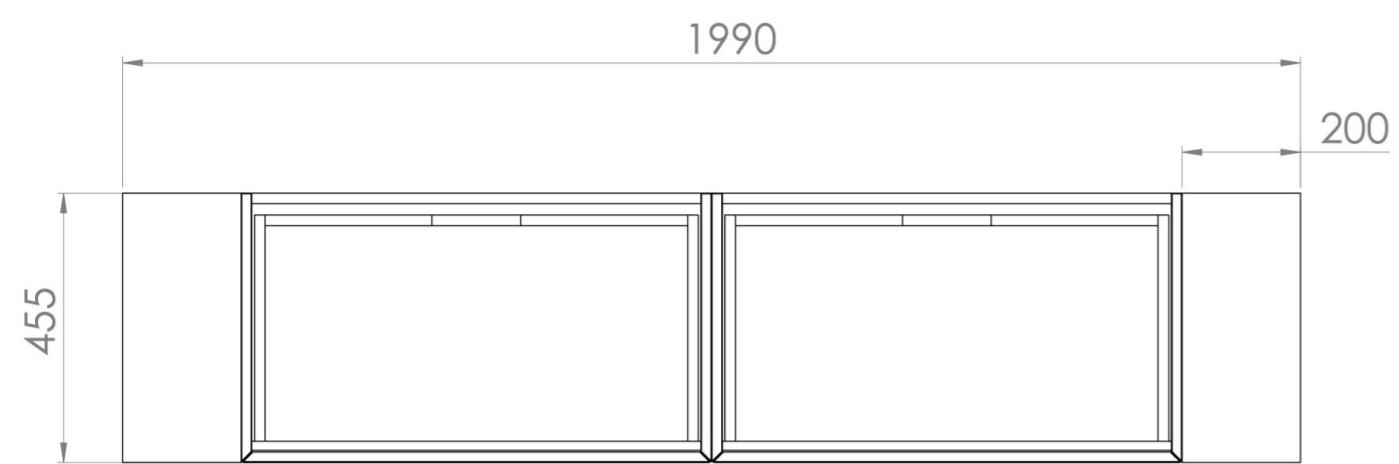

TECHNICAL DRAWING

Saneux reserves the right to alter the specifications and product range without prior notice. Dimensions are given as a guide only. Dimensions should not be used for surrounding furniture, fixtures and fittings until the product is on site.

<https://saneux.com/products/uni-200cm-kit-2-x-80cm-1-drawer-wall-mounted-unit-2-x-20cm-spacers-english-oak>