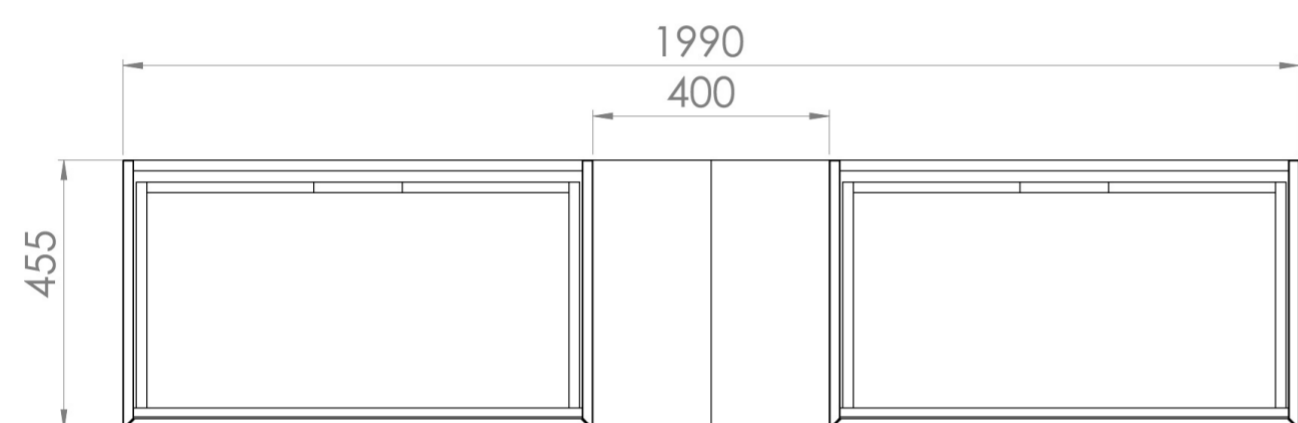

TECHNICAL DRAWING

Saneux reserves the right to alter the specifications and product range without prior notice. Dimensions are given as a guide only. Dimensions should not be used for surrounding furniture, fixtures and fittings until the product is on site.

<https://saneux.com/products/uni-200cm-kit-2-x-80cm-1-drawer-wall-mounted-unit-2-x-20cm-spacers-english-oak>