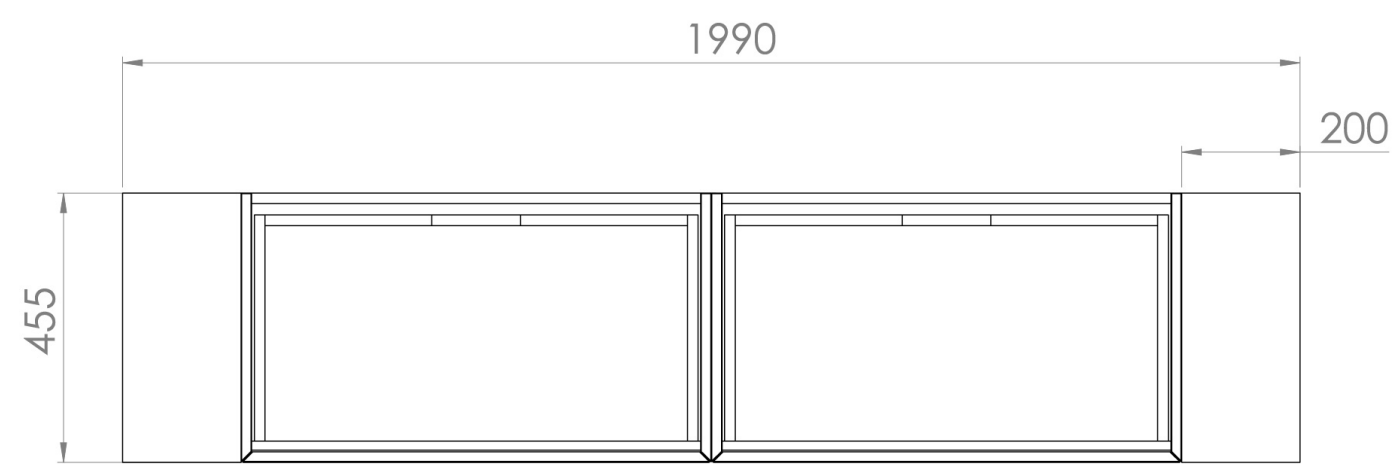

TECHNICAL DRAWING

Saneux reserves the right to alter the specifications and product range without prior notice. Dimensions are given as a guide only. Dimensions should not be used for surrounding furniture, fixtures and fittings until the product is on site.

<https://saneux.com/products/uni-200cm-kit-2-x-80cm-1-drawer-wall-mounted-unit-2-x-20cm-spacers-english-oak>