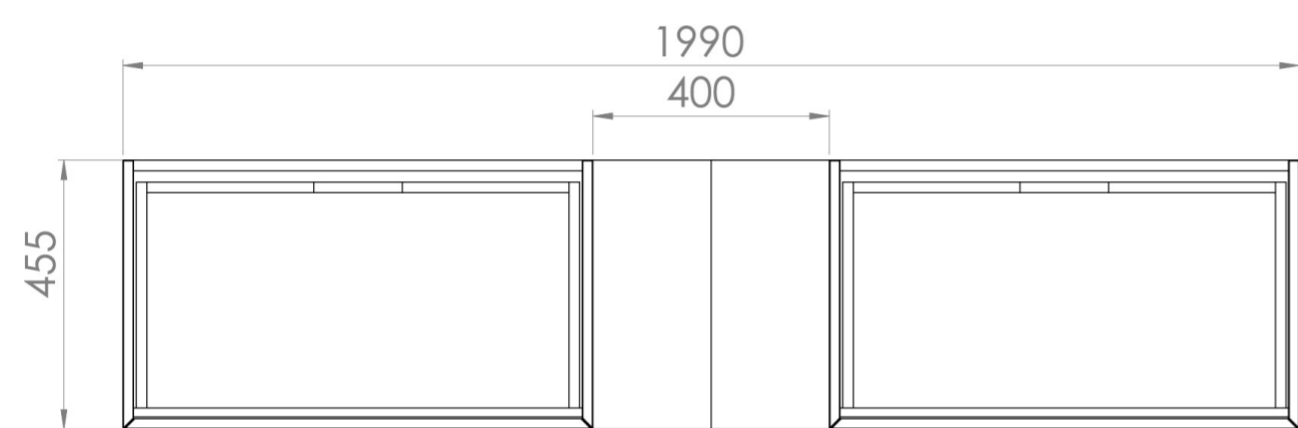

TECHNICAL DRAWING

Saneux reserves the right to alter the specifications and product range without prior notice. Dimensions are given as a guide only. Dimensions should not be used for surrounding furniture, fixtures and fittings until the product is on site.

<https://saneux.com/products/uni-200cm-kit-2-x-80cm-1-drawer-wall-mounted-unit-2-x-20cm-spacers-english-oak>