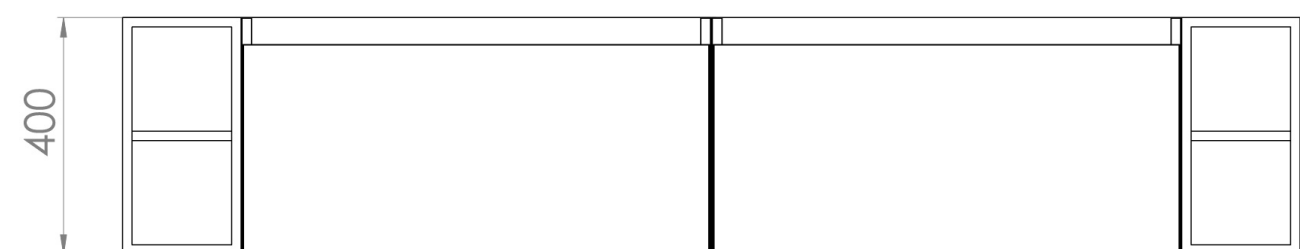

TECHNICAL DRAWING

Saneux reserves the right to alter the specifications and product range without prior notice. Dimensions are given as a guide only. Dimensions should not be used for surrounding furniture, fixtures and fittings until the product is on site.

<https://saneux.com/products/uni-200cm-kit-2-x-80cm-1-drawer-wall-mounted-unit-2-x-20cm-spacers-english-oak>