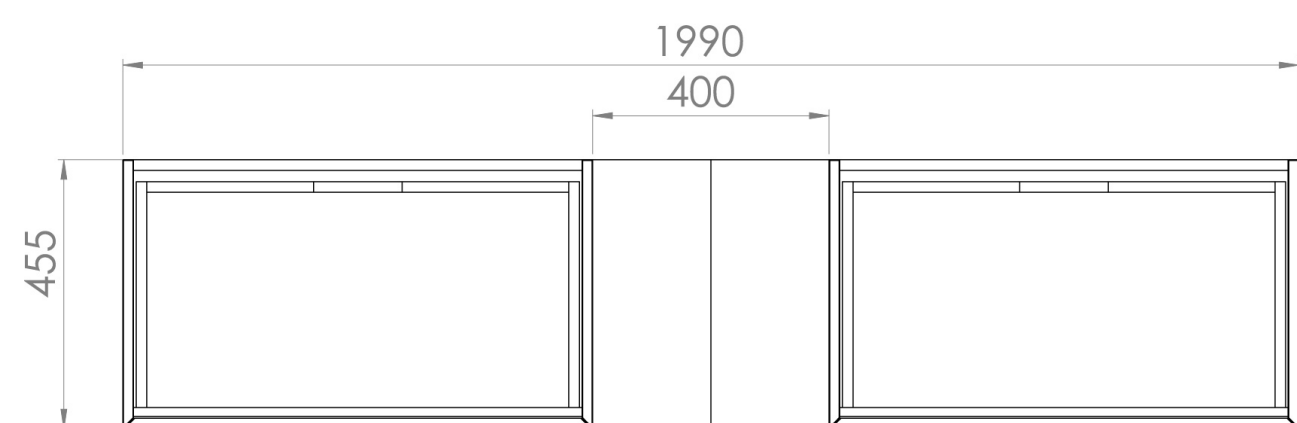

TECHNICAL DRAWING

Saneux reserves the right to alter the specifications and product range without prior notice. Dimensions are given as a guide only. Dimensions should not be used for surrounding furniture, fixtures and fittings until the product is on site.

<https://saneux.com/products/uni-200cm-kit-2-x-80cm-1-drawer-wall-mounted-unit-2-x-20cm-spacers-english-oak>