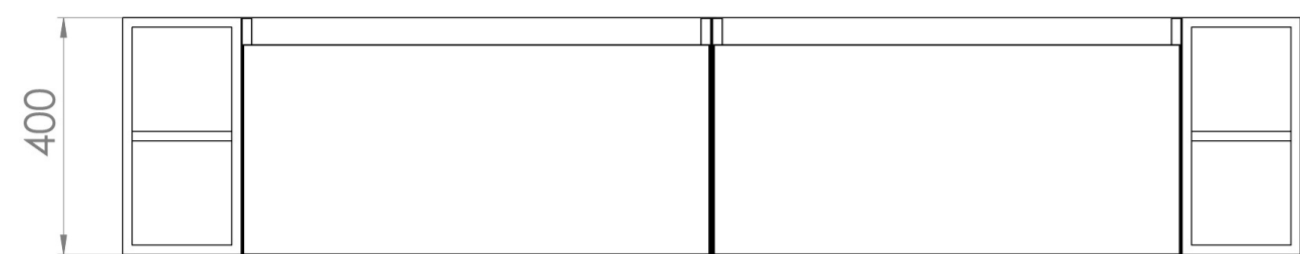

TECHNICAL DRAWING

Saneux reserves the right to alter the specifications and product range without prior notice. Dimensions are given as a guide only. Dimensions should not be used for surrounding furniture, fixtures and fittings until the product is on site.

<https://saneux.com/products/uni-200cm-kit-2-x-80cm-1-drawer-wall-mounted-unit-2-x-20cm-spacers-english-oak>