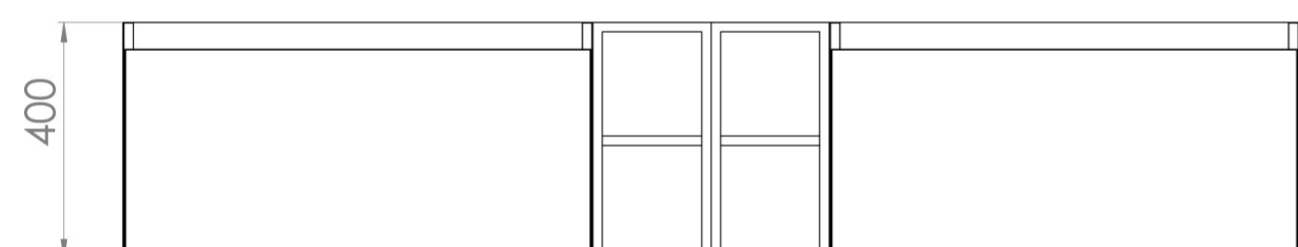

TECHNICAL DRAWING

Saneux reserves the right to alter the specifications and product range without prior notice. Dimensions are given as a guide only. Dimensions should not be used for surrounding furniture, fixtures and fittings until the product is on site.

<https://saneux.com/products/uni-200cm-kit-2-x-80cm-1-drawer-wall-mounted-unit-2-x-20cm-spacers-english-oak>