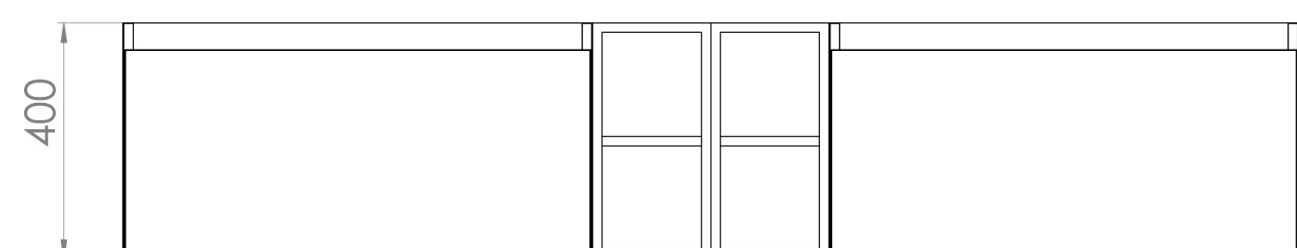

TECHNICAL DRAWING

Saneux reserves the right to alter the specifications and product range without prior notice. Dimensions are given as a guide only. Dimensions should not be used for surrounding furniture, fixtures and fittings until the product is on site.

<https://saneux.com/products/uni-200cm-kit-2-x-80cm-1-drawer-wall-mounted-unit-2-x-20cm-spacers-english-oak>