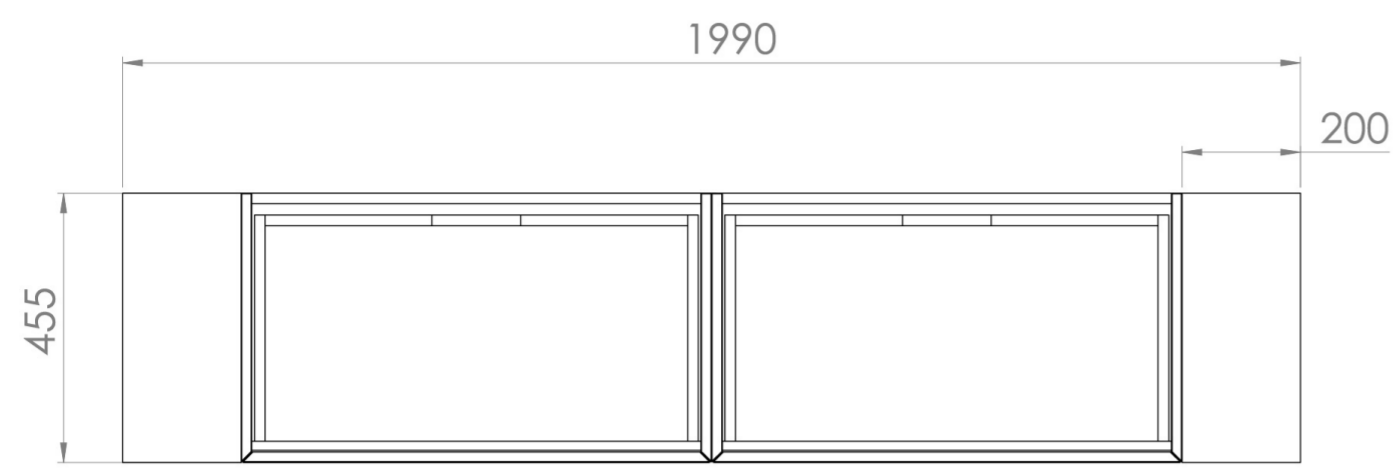

TECHNICAL DRAWING

Saneux reserves the right to alter the specifications and product range without prior notice. Dimensions are given as a guide only. Dimensions should not be used for surrounding furniture, fixtures and fittings until the product is on site.

<https://saneux.com/products/uni-200cm-kit-2-x-80cm-1-drawer-wall-mounted-unit-2-x-20cm-spacers-matte-white>