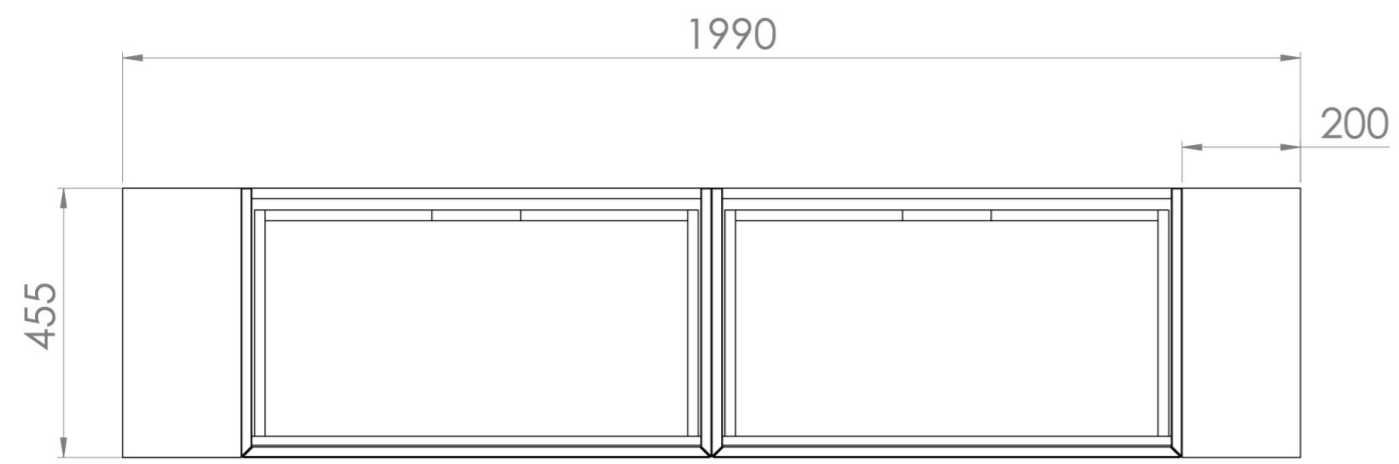

TECHNICAL DRAWING

Saneux reserves the right to alter the specifications and product range without prior notice. Dimensions are given as a guide only. Dimensions should not be used for surrounding furniture, fixtures and fittings until the product is on site.

<https://saneux.com/products/uni-200cm-kit-2-x-80cm-1-drawer-wall-mounted-unit-2-x-20cm-spacers-matte-white>