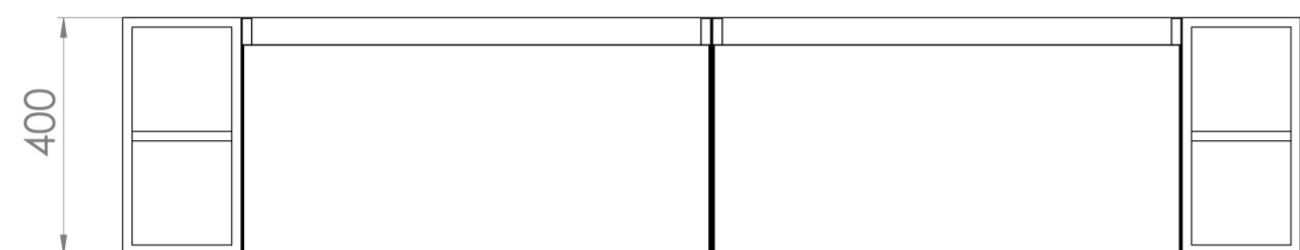

TECHNICAL DRAWING

Saneux reserves the right to alter the specifications and product range without prior notice. Dimensions are given as a guide only. Dimensions should not be used for surrounding furniture, fixtures and fittings until the product is on site.

<https://saneux.com/products/uni-200cm-kit-2-x-80cm-1-drawer-wall-mounted-unit-2-x-20cm-spacers-matte-white>