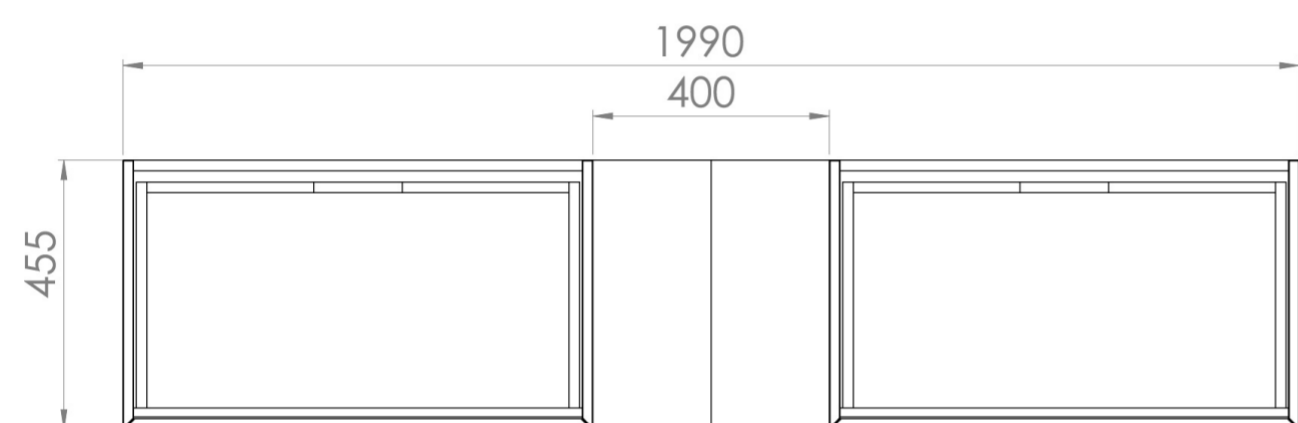

TECHNICAL DRAWING

Saneux reserves the right to alter the specifications and product range without prior notice. Dimensions are given as a guide only. Dimensions should not be used for surrounding furniture, fixtures and fittings until the product is on site.

<https://saneux.com/products/uni-200cm-kit-2-x-80cm-1-drawer-wall-mounted-unit-2-x-20cm-spacers-matte-white>