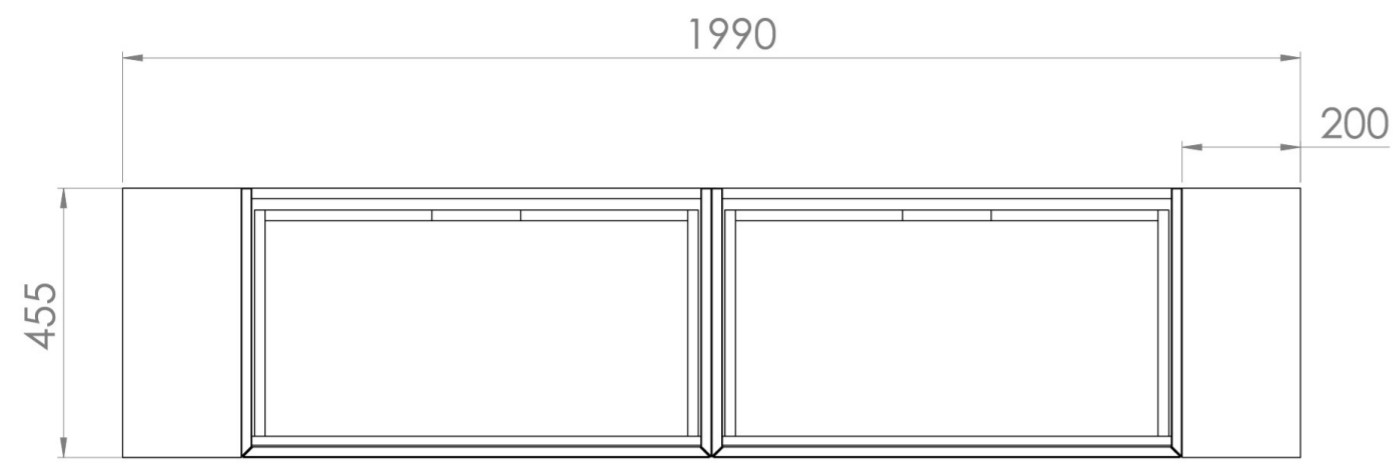

TECHNICAL DRAWING

Saneux reserves the right to alter the specifications and product range without prior notice. Dimensions are given as a guide only. Dimensions should not be used for surrounding furniture, fixtures and fittings until the product is on site.

<https://saneux.com/products/uni-200cm-kit-2-x-80cm-1-drawer-wall-mounted-unit-2-x-20cm-spacers-matte-white>