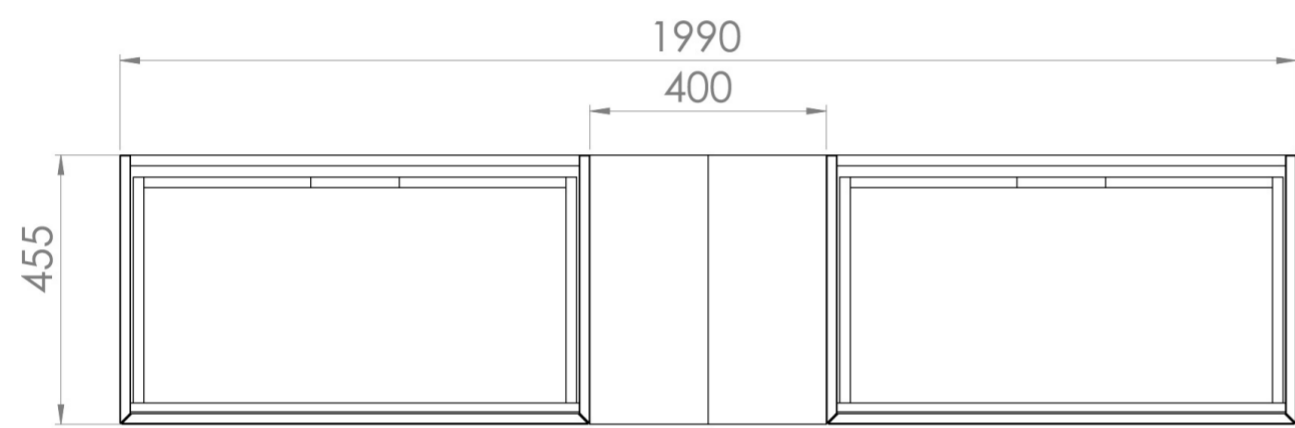

TECHNICAL DRAWING

Saneux reserves the right to alter the specifications and product range without prior notice. Dimensions are given as a guide only. Dimensions should not be used for surrounding furniture, fixtures and fittings until the product is on site.

<https://saneux.com/products/uni-200cm-kit-2-x-80cm-1-drawer-wall-mounted-unit-2-x-20cm-spacers-matte-white>