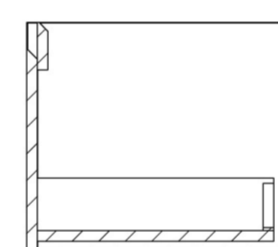

TECHNICAL DRAWING

Saneux reserves the right to alter the specifications and product range without prior notice. Dimensions are given as a guide only. Dimensions should not be used for surrounding furniture, fixtures and fittings until the product is on site.

<https://saneux.com/products/uni-200cm-kit-2-x-80cm-1-drawer-wall-mounted-unit-2-x-20cm-spacers-matte-white>