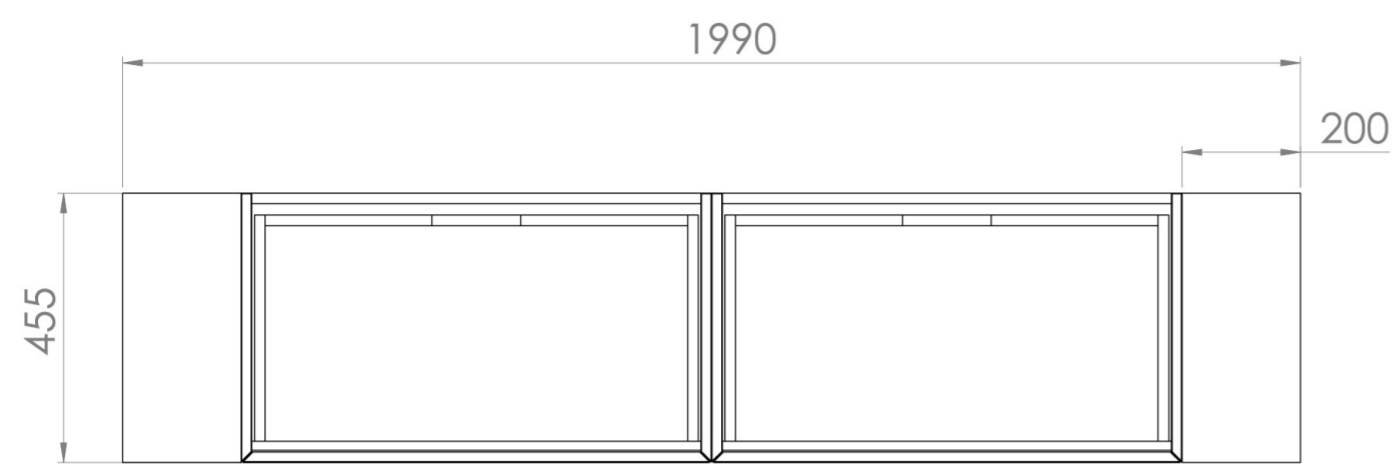

TECHNICAL DRAWING

Saneux reserves the right to alter the specifications and product range without prior notice. Dimensions are given as a guide only. Dimensions should not be used for surrounding furniture, fixtures and fittings until the product is on site.

<https://saneux.com/products/uni-200cm-kit-2-x-80cm-1-drawer-wall-mounted-unit-2-x-20cm-spacers-matte-white>