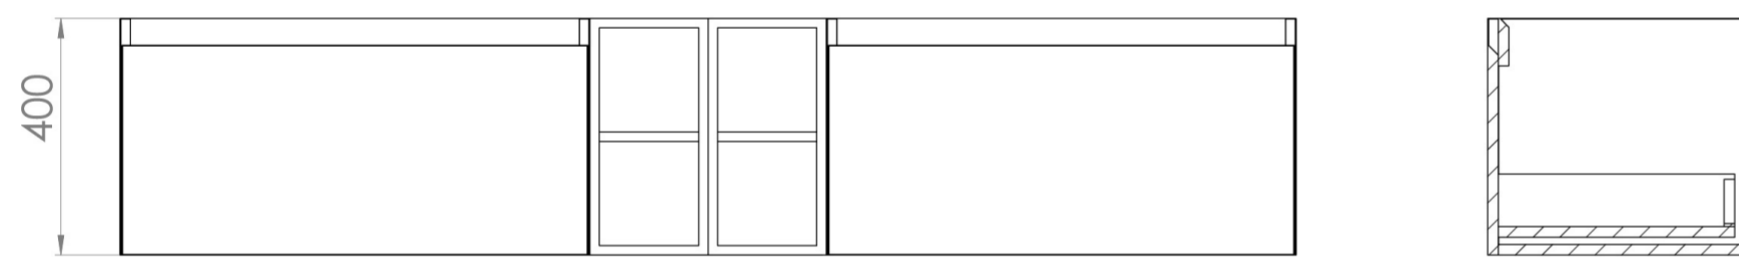

TECHNICAL DRAWING

Saneux reserves the right to alter the specifications and product range without prior notice. Dimensions are given as a guide only. Dimensions should not be used for surrounding furniture, fixtures and fittings until the product is on site.

<https://saneux.com/products/uni-200cm-kit-2-x-80cm-1-drawer-wall-mounted-unit-2-x-20cm-spacers-matte-white>