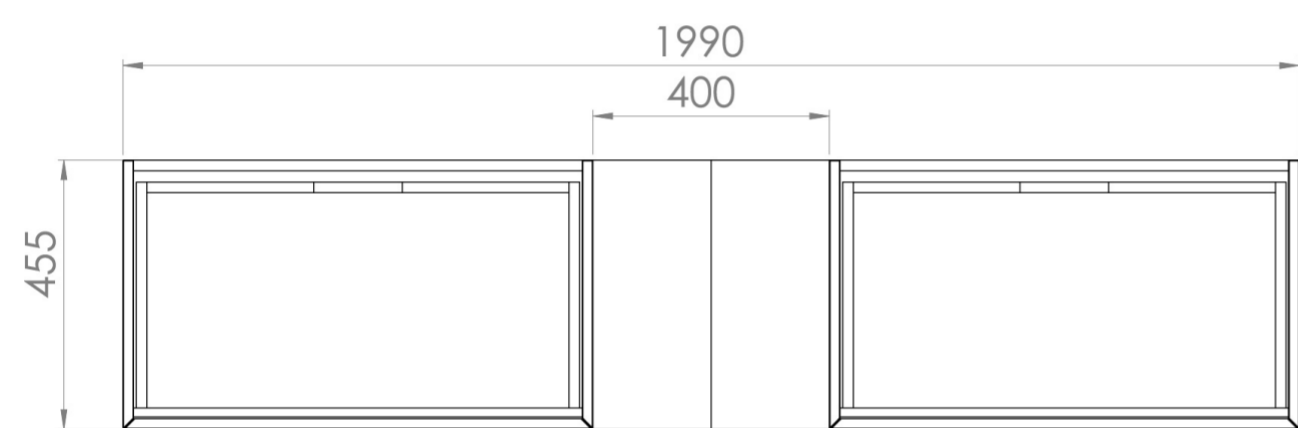

TECHNICAL DRAWING

Saneux reserves the right to alter the specifications and product range without prior notice. Dimensions are given as a guide only. Dimensions should not be used for surrounding furniture, fixtures and fittings until the product is on site.

<https://saneux.com/products/uni-200cm-kit-2-x-80cm-1-drawer-wall-mounted-unit-2-x-20cm-spacers-matte-white>