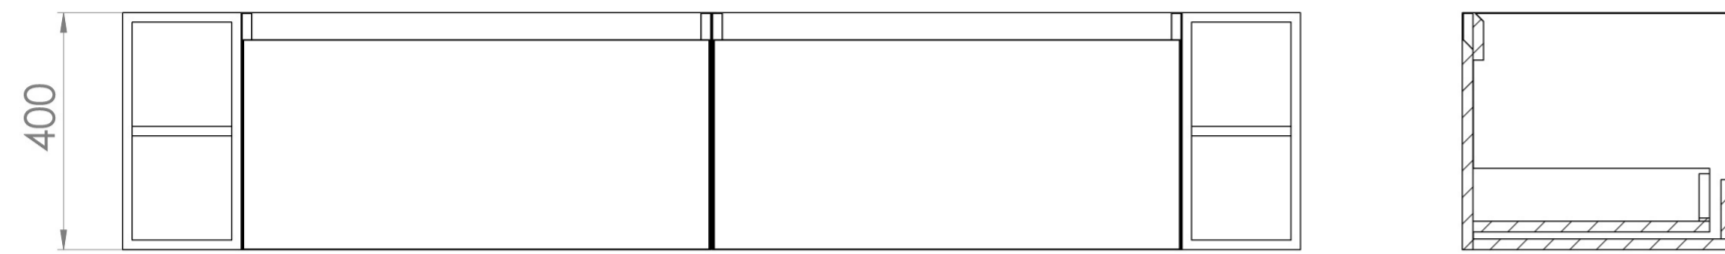

TECHNICAL DRAWING

Saneux reserves the right to alter the specifications and product range without prior notice. Dimensions are given as a guide only. Dimensions should not be used for surrounding furniture, fixtures and fittings until the product is on site.

<https://saneux.com/products/uni-200cm-kit-2-x-80cm-1-drawer-wall-mounted-unit-2-x-20cm-spacers-matte-white>