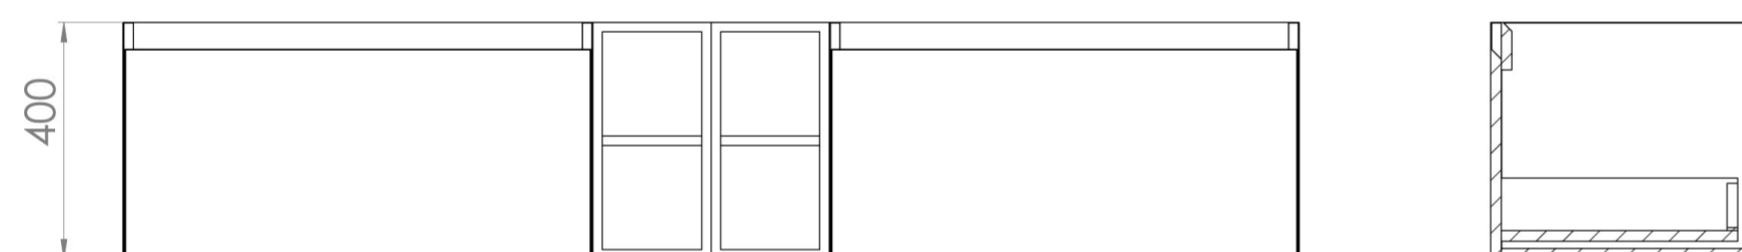

TECHNICAL DRAWING

Saneux reserves the right to alter the specifications and product range without prior notice. Dimensions are given as a guide only. Dimensions should not be used for surrounding furniture, fixtures and fittings until the product is on site.

<https://saneux.com/products/uni-200cm-kit-2-x-80cm-1-drawer-wall-mounted-unit-2-x-20cm-spacers-matte-white>