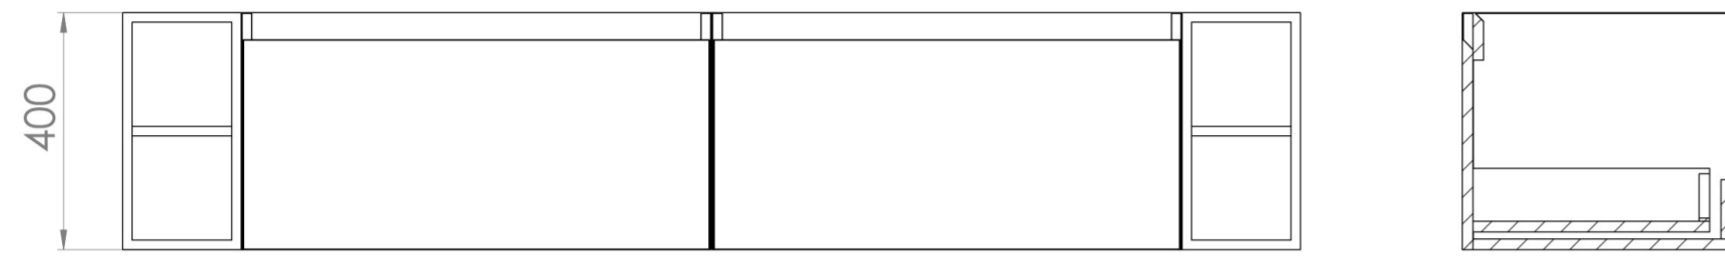

TECHNICAL DRAWING

Saneux reserves the right to alter the specifications and product range without prior notice. Dimensions are given as a guide only. Dimensions should not be used for surrounding furniture, fixtures and fittings until the product is on site.

<https://saneux.com/products/uni-200cm-kit-2-x-80cm-1-drawer-wall-mounted-unit-2-x-20cm-spacers-matte-white>