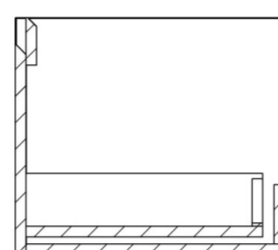

TECHNICAL DRAWING

Saneux reserves the right to alter the specifications and product range without prior notice. Dimensions are given as a guide only. Dimensions should not be used for surrounding furniture, fixtures and fittings until the product is on site.

<https://saneux.com/products/uni-200cm-kit-2-x-80cm-1-drawer-wall-mounted-unit-2-x-20cm-spacers-matte-white>