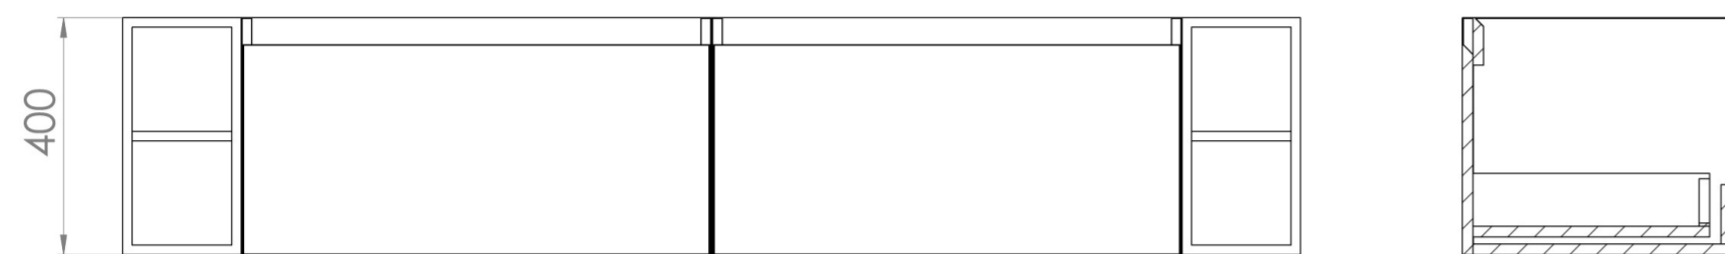

TECHNICAL DRAWING

Saneux reserves the right to alter the specifications and product range without prior notice. Dimensions are given as a guide only. Dimensions should not be used for surrounding furniture, fixtures and fittings until the product is on site.

<https://saneux.com/products/uni-200cm-kit-2-x-80cm-1-drawer-wall-mounted-unit-2-x-20cm-spacers-matte-white>