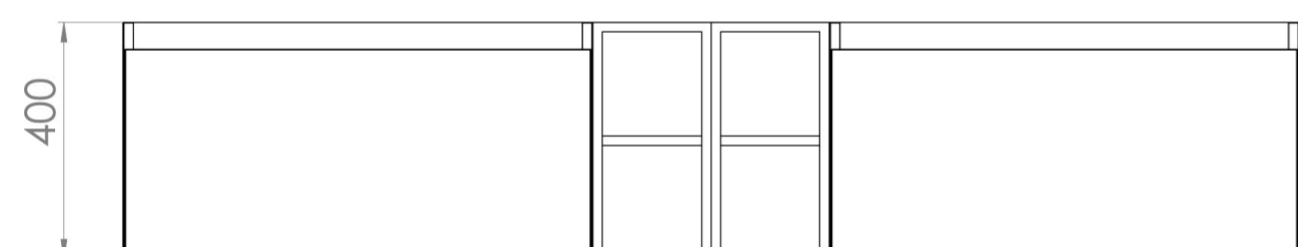

TECHNICAL DRAWING

Saneux reserves the right to alter the specifications and product range without prior notice. Dimensions are given as a guide only. Dimensions should not be used for surrounding furniture, fixtures and fittings until the product is on site.

<https://saneux.com/products/uni-200cm-kit-2-x-80cm-1-drawer-wall-mounted-unit-2-x-20cm-spacers-matte-white>