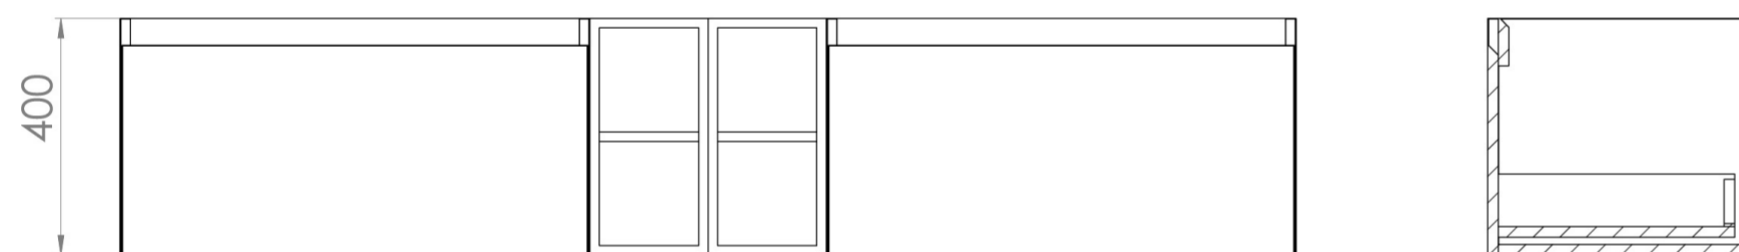

TECHNICAL DRAWING

Saneux reserves the right to alter the specifications and product range without prior notice. Dimensions are given as a guide only. Dimensions should not be used for surrounding furniture, fixtures and fittings until the product is on site.

<https://saneux.com/products/uni-200cm-kit-2-x-80cm-1-drawer-wall-mounted-unit-2-x-20cm-spacers-matte-white>