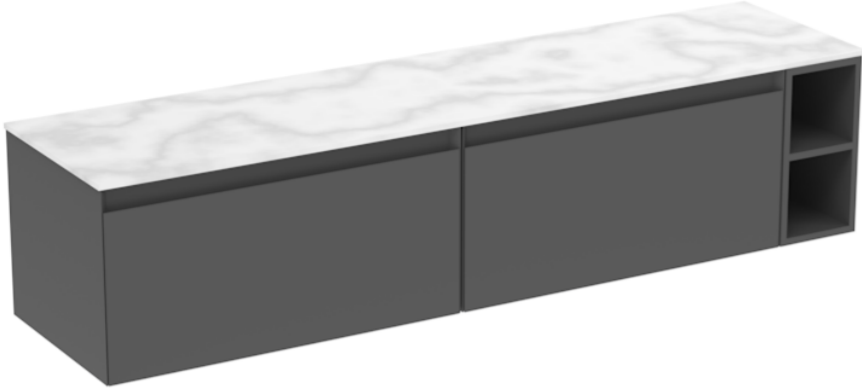

# UNI 180CM KIT - 2 X 80CM 1 DRAWER WALL MOUNTED UNIT & 20CM SPACER - MATTE ANTHRACITE

---

## PRODUCT INFORMATION

**Finish:** Matte Anthracite

**Product Code:** UNI180W2.S.MA

---

## DESCRIPTION

UNI is our collection of modern, handle-less furniture and ceramics to allow you to create a contemporary bathroom set up.

Experience versatility with our innovative design: pair any 60cm, 80cm or 100cm unit with a 20cm spacer unit and a countertop, enabling you to create your perfect basin setup.