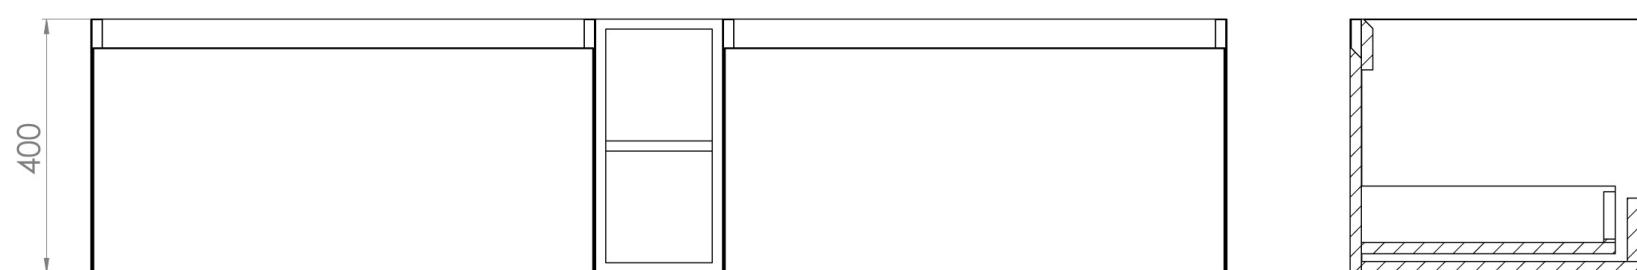

TECHNICAL DRAWING