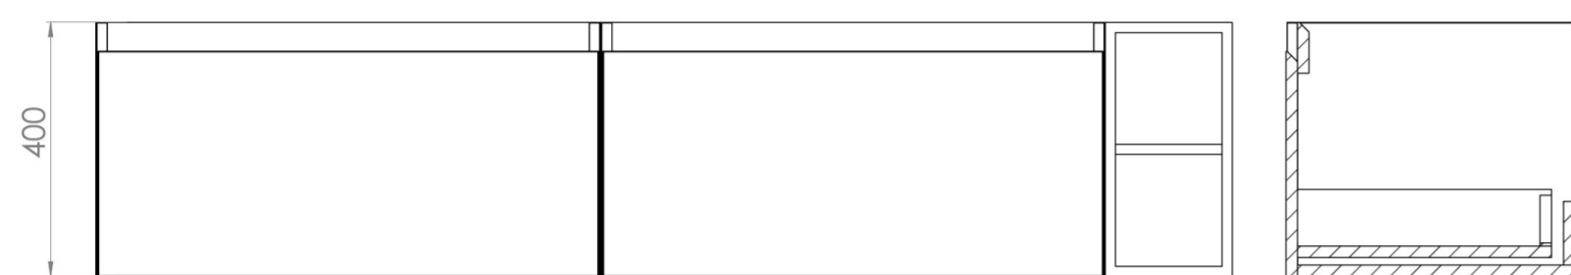

TECHNICAL DRAWING