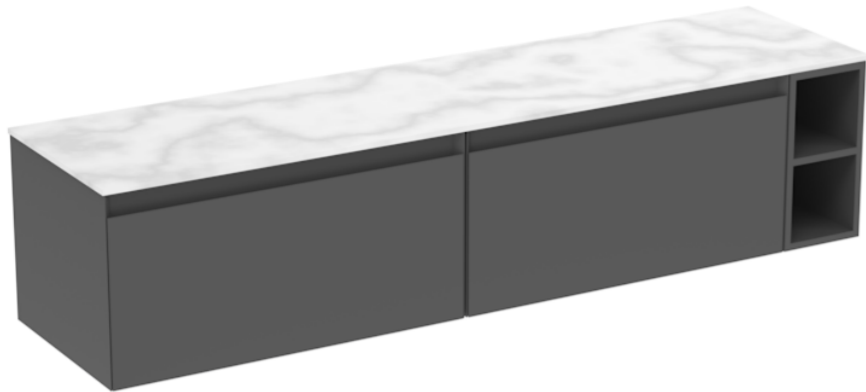

UNI 180CM KIT - 2 X 80CM 1 DRAWER WALL MOUNTED UNIT & 20CM SPACER - MATTE ANTHRACITE

PRODUCT INFORMATION

Finish: Matte Anthracite

Product Code: UNI180W2.S.MA

DESCRIPTION

UNI is our collection of modern, handle-less furniture and ceramics to allow you to create a contemporary bathroom set up.

Experience versatility with our innovative design: pair any 60cm, 80cm or 100cm unit with a 20cm spacer unit and a countertop, enabling you to create your perfect basin setup.

Parts to be purchased separately.

<https://saneux.com/products/uni-180cm-kit-2-x-80cm-1-drawer-wall-mounted-unit-20cm-spacer-matte-anthracite>