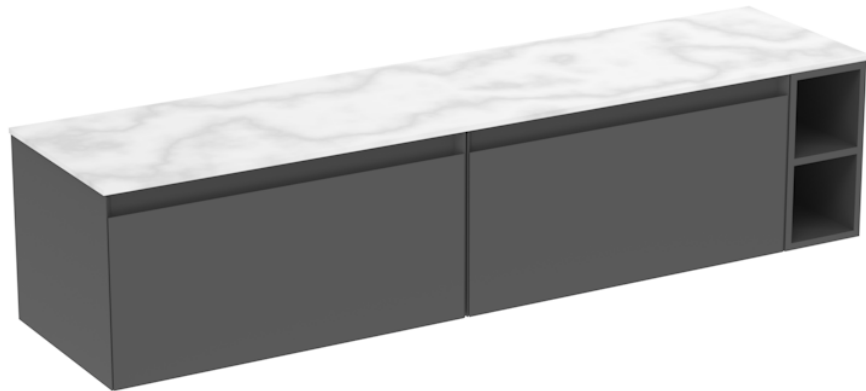

# UNI 180CM KIT - 2 X 80CM 1 DRAWER WALL MOUNTED UNIT & 20CM SPACER - MATTE ANTHRACITE

---

## PRODUCT INFORMATION

**Finish:**

Matte Anthracite

**Product Code:** UNI180W2.S.MA

---

## DESCRIPTION

UNI is our collection of modern, handle-less furniture and ceramics to allow you to create a contemporary bathroom set up.

Experience versatility with our innovative design: pair any 60cm, 80cm or 100cm unit with a 20cm spacer unit and a countertop, enabling you to create your perfect basin setup.