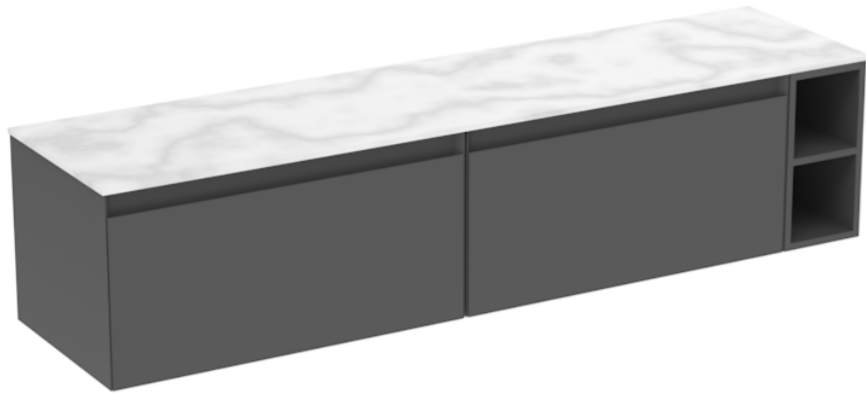

UNI 180CM KIT - 2 X 80CM 1 DRAWER WALL MOUNTED UNIT & 20CM SPACER - MATTE ANTHRACITE

PRODUCT INFORMATION

Finish:

Matte Anthracite

Product Code: UNI180W2.S.MA

DESCRIPTION

UNI is our collection of modern, handle-less furniture and ceramics to allow you to create a contemporary bathroom set up.

Experience versatility with our innovative design: pair any 60cm, 80cm or 100cm unit with a 20cm spacer unit and a countertop, enabling you to create your perfect basin setup.

Parts to be purchased separately.

<https://saneux.com/products/uni-180cm-kit-2-x-80cm-1-drawer-wall-mounted-unit-20cm-spacer-matte-anthracite>