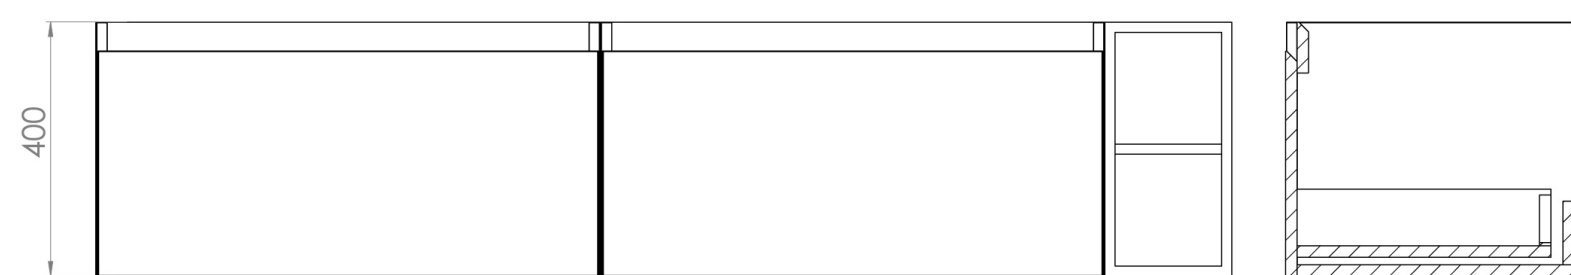

TECHNICAL DRAWING