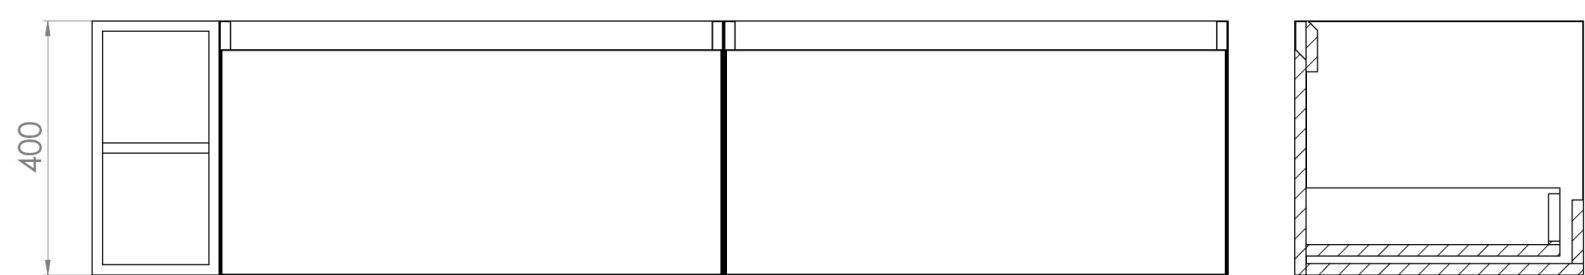

TECHNICAL DRAWING