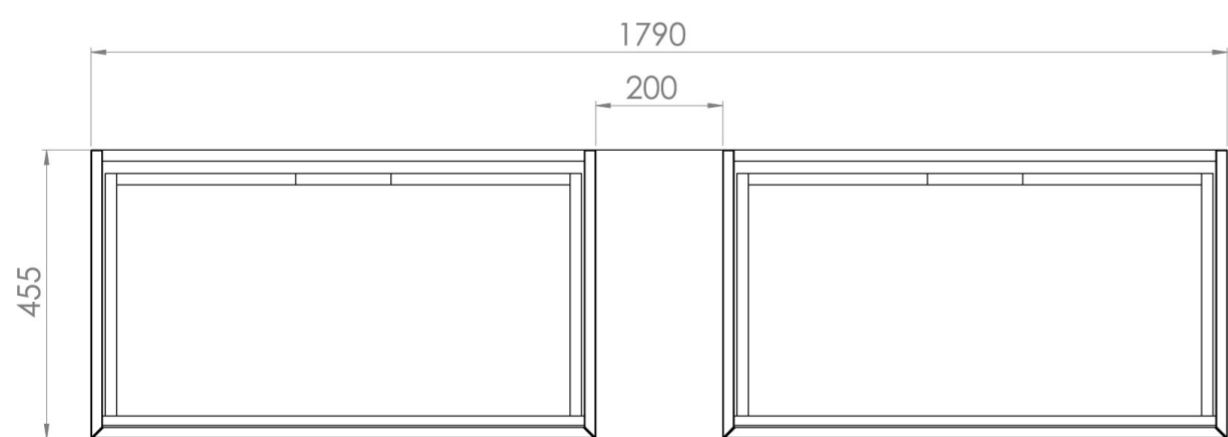

TECHNICAL DRAWING