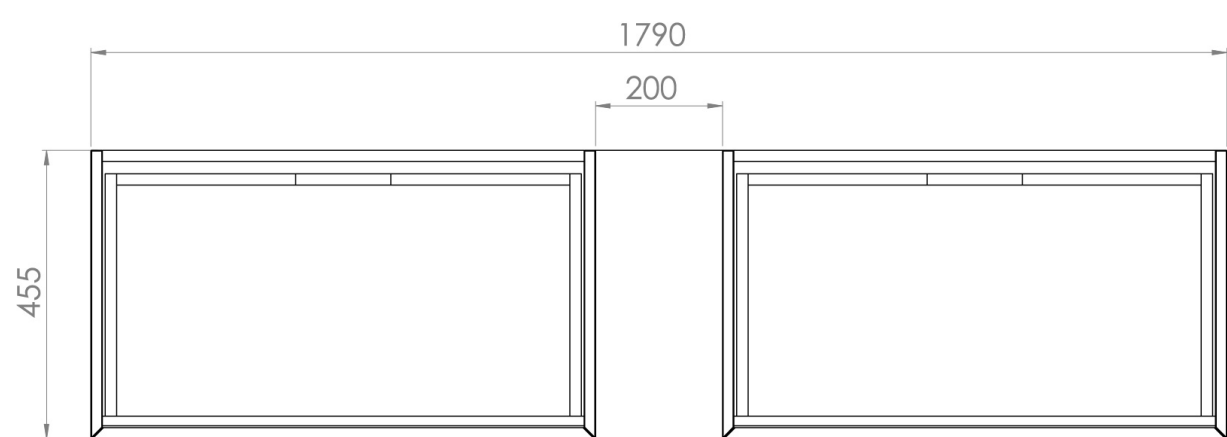

TECHNICAL DRAWING