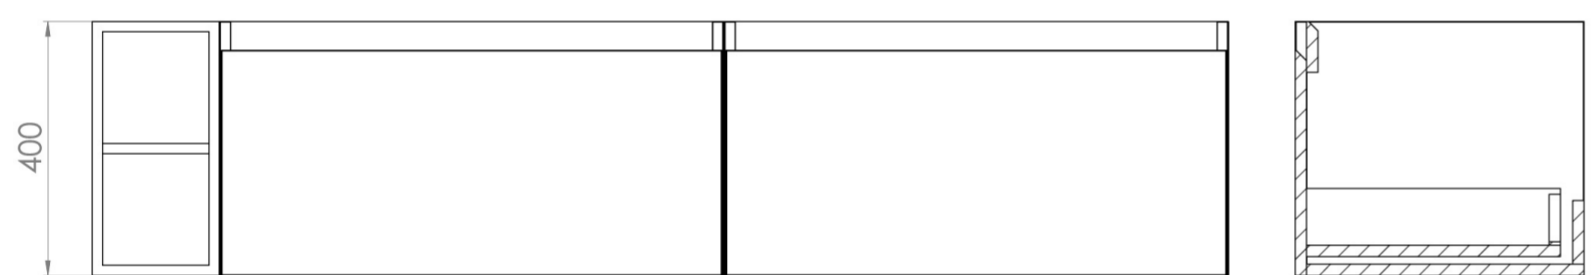

TECHNICAL DRAWING