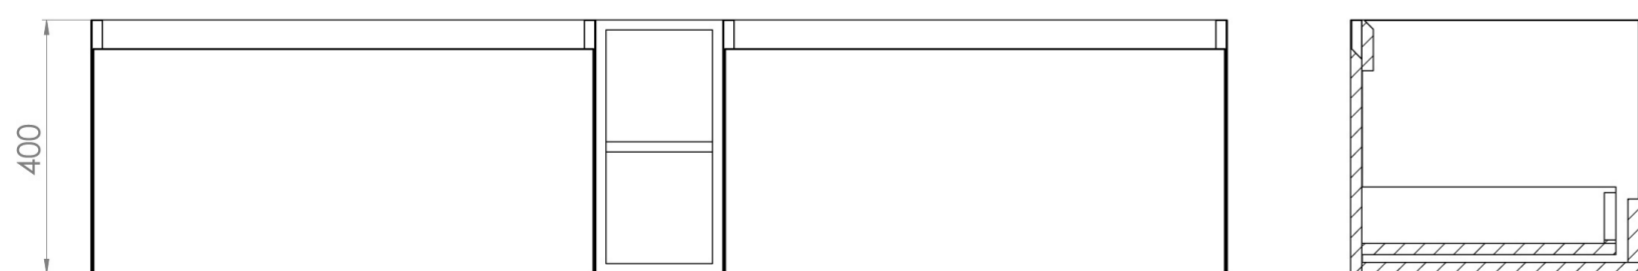

TECHNICAL DRAWING