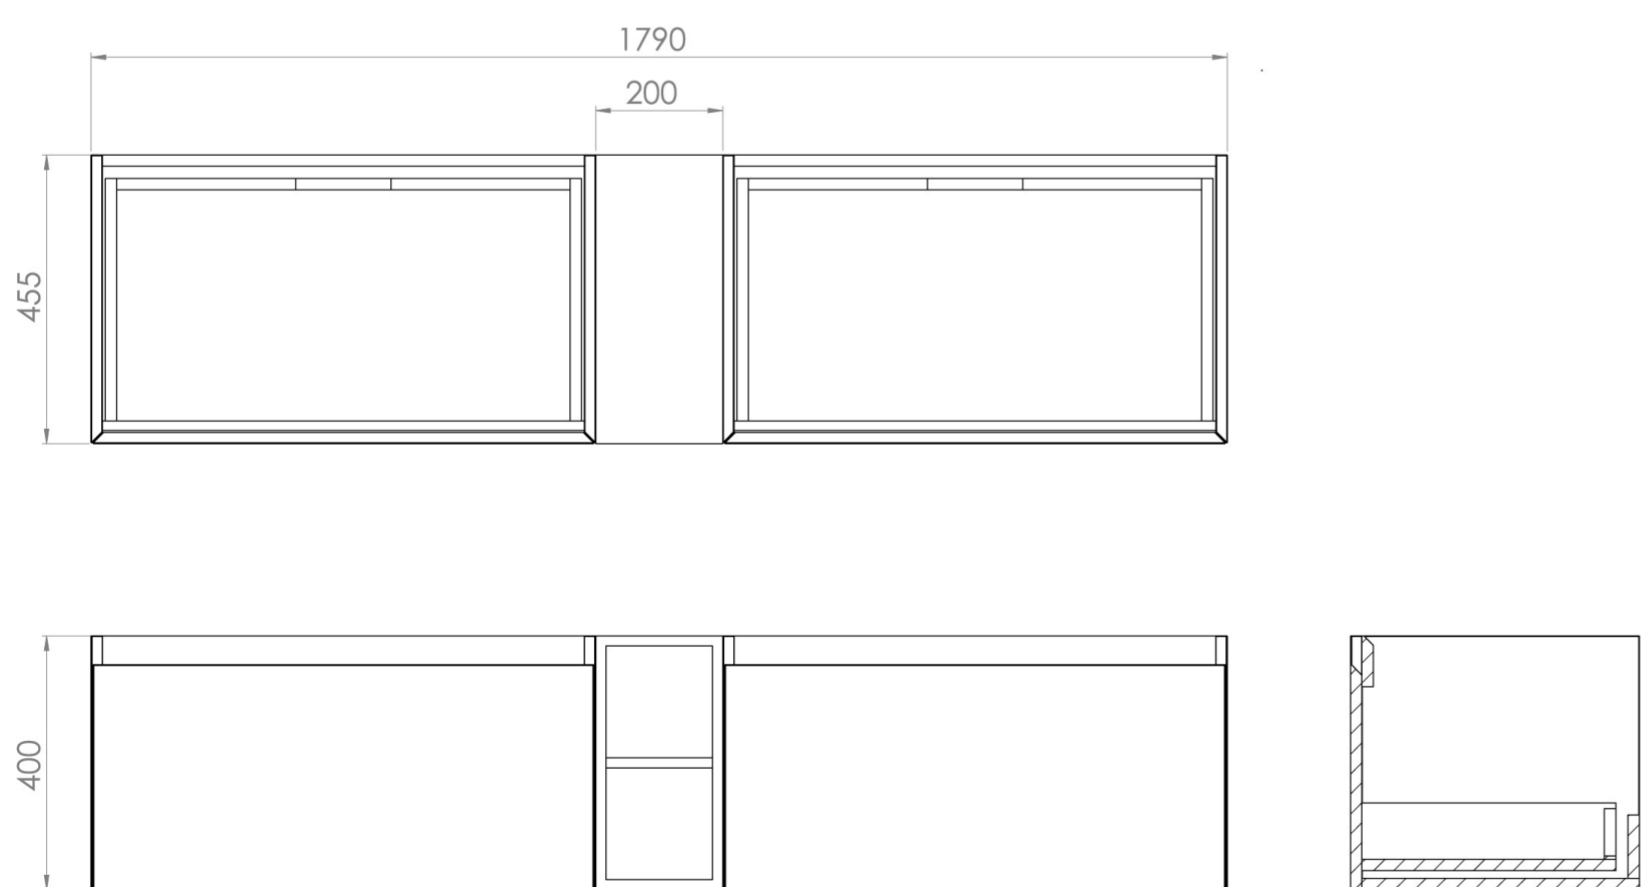

TECHNICAL DRAWING