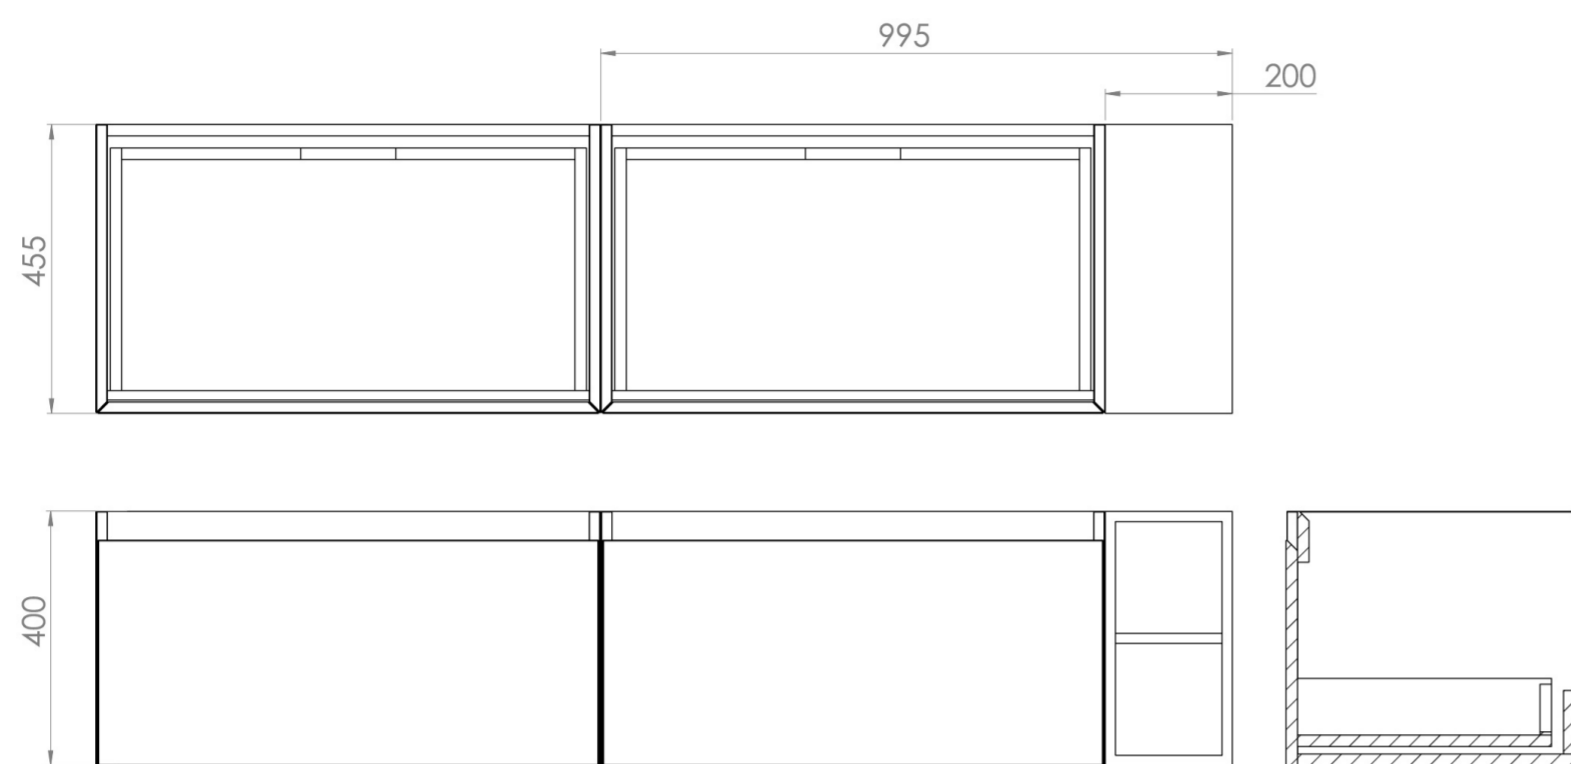

TECHNICAL DRAWING