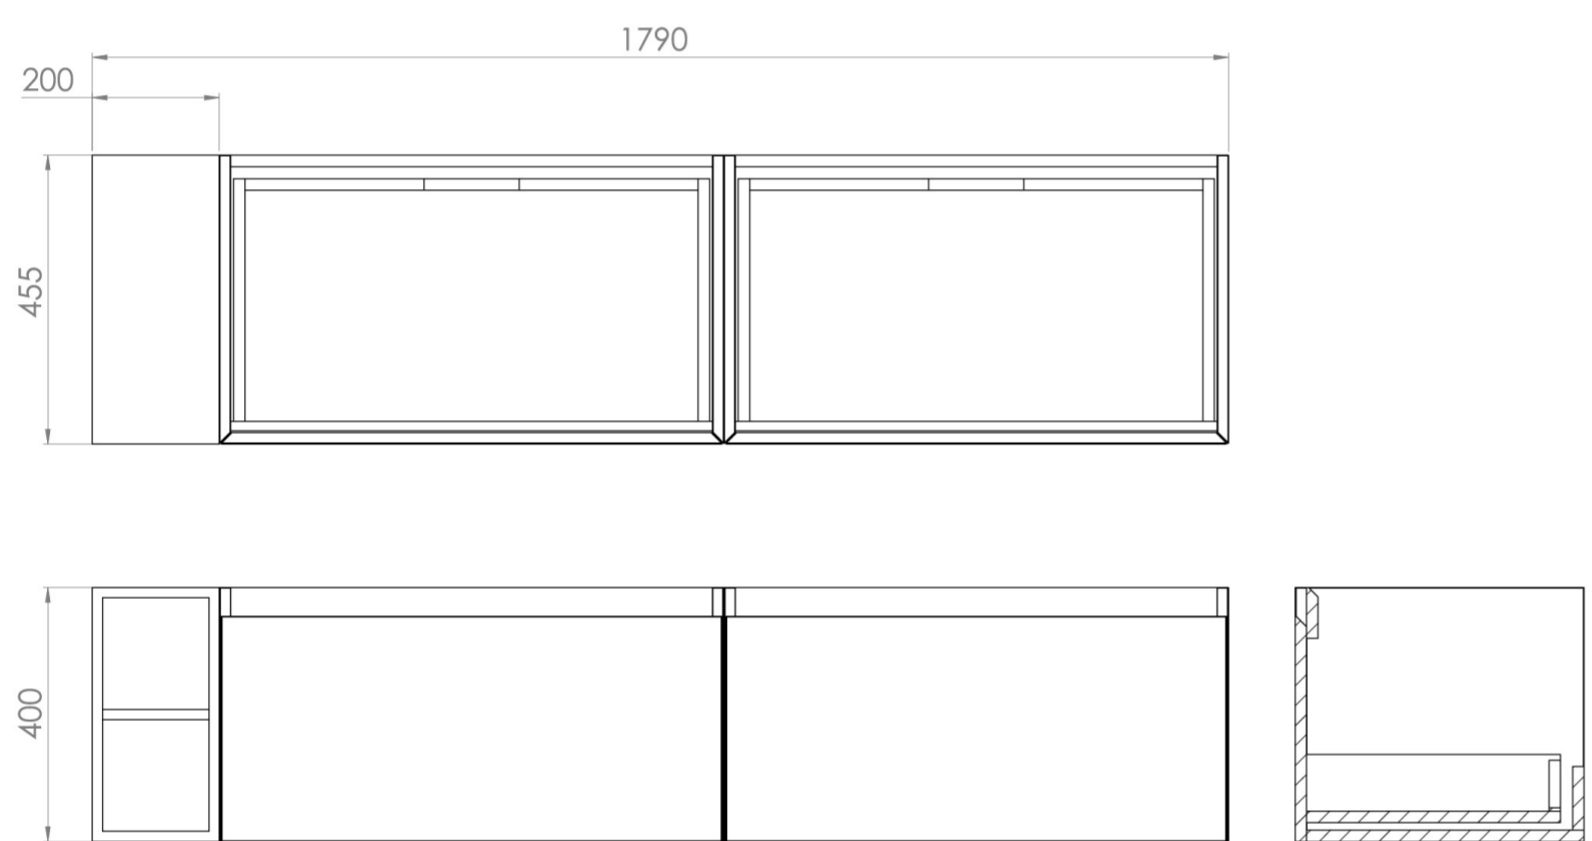

TECHNICAL DRAWING