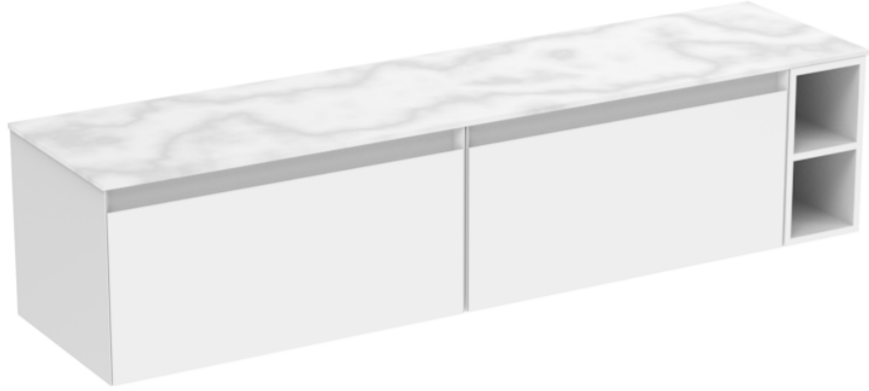

UNI 180CM KIT - 2 X 80CM 1 DRAWER WALL MOUNTED UNIT & 20CM SPACER - MATTE WHITE

PRODUCT INFORMATION

Finish:

Matte White

Product Code: UNI180W2.S.MW

DESCRIPTION

UNI is our collection of modern, handle-less furniture and ceramics to allow you to create a contemporary bathroom set up.

Experience versatility with our innovative design: pair any 60cm, 80cm or 100cm unit with a 20cm spacer unit and a countertop, enabling you to create your perfect basin setup.

Parts to be purchased separately.

<https://saneux.com/products/uni-180cm-kit-2-x-80cm-1-drawer-wall-mounted-unit-20cm-spacer-matte-white>