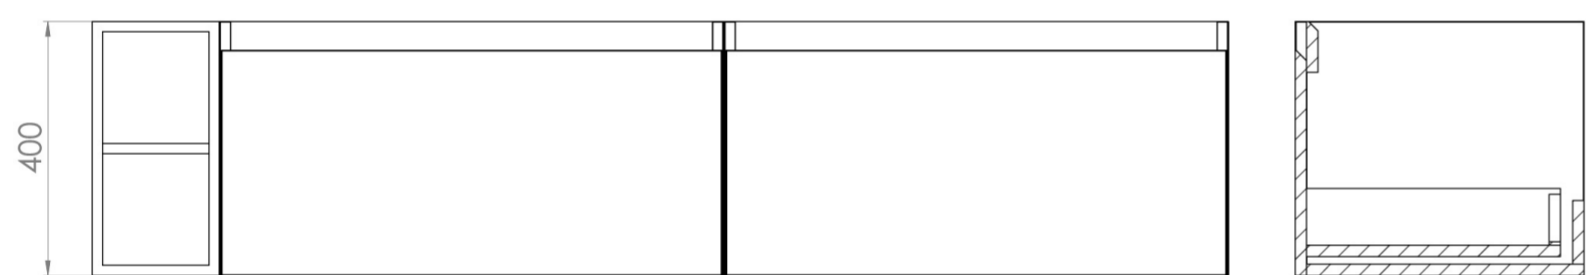

TECHNICAL DRAWING