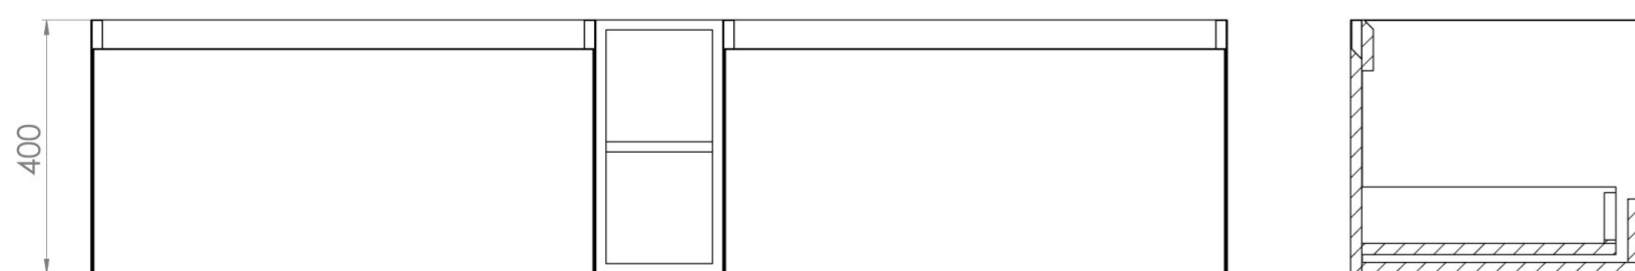

TECHNICAL DRAWING