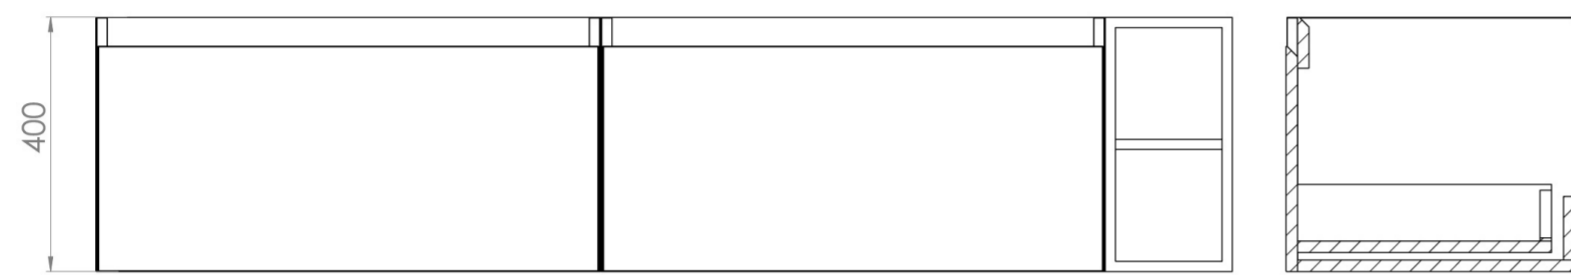

TECHNICAL DRAWING