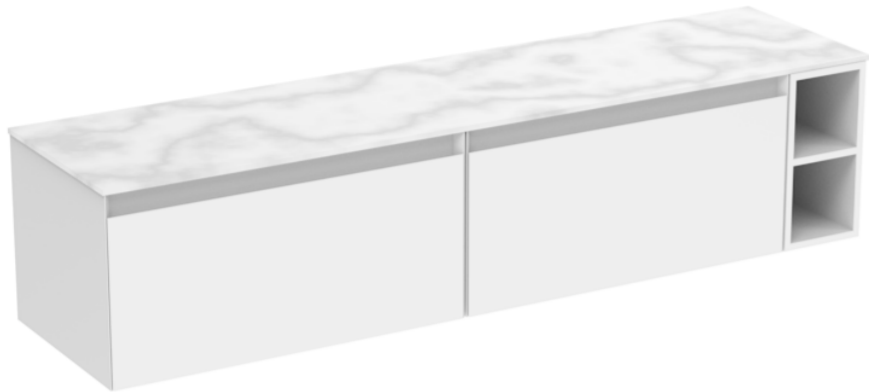

# UNI 180CM KIT - 2 X 80CM 1 DRAWER WALL MOUNTED UNIT & 20CM SPACER - MATTE WHITE

---

## PRODUCT INFORMATION

**Finish:** Matte White

**Product Code:** UNI180W2.S.MW

---

## DESCRIPTION

UNI is our collection of modern, handle-less furniture and ceramics to allow you to create a contemporary bathroom set up.

Experience versatility with our innovative design: pair any 60cm, 80cm or 100cm unit with a 20cm spacer unit and a countertop, enabling you to create your perfect basin setup.