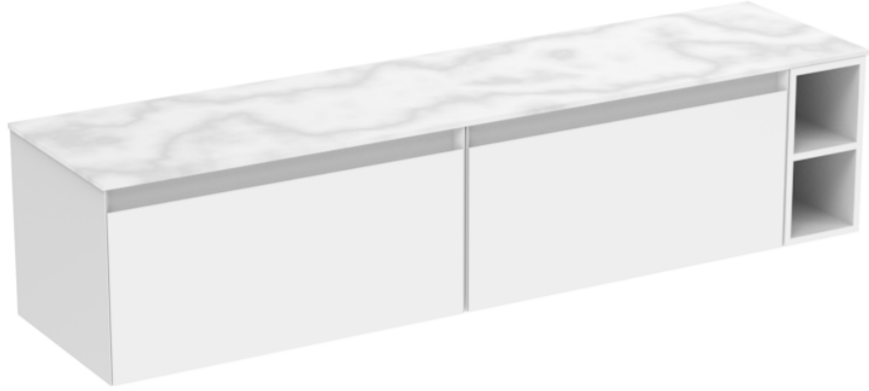

# UNI 180CM KIT - 2 X 80CM 1 DRAWER WALL MOUNTED UNIT & 20CM SPACER - MATTE WHITE

---

## PRODUCT INFORMATION

**Finish:**

Matte White

**Product Code:** UNI180W2.S.MW

---

## DESCRIPTION

UNI is our collection of modern, handle-less furniture and ceramics to allow you to create a contemporary bathroom set up.

Experience versatility with our innovative design: pair any 60cm, 80cm or 100cm unit with a 20cm spacer unit and a countertop, enabling you to create your perfect basin setup.