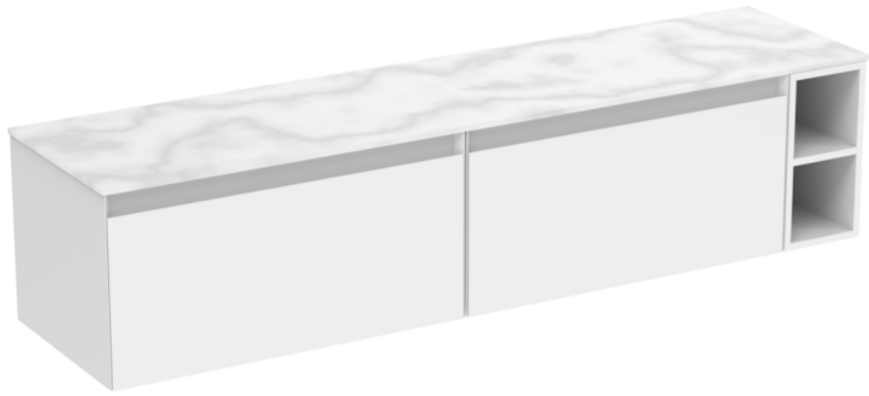

UNI 180CM KIT - 2 X 80CM 1 DRAWER WALL MOUNTED UNIT & 20CM SPACER - MATTE WHITE

PRODUCT INFORMATION

Finish: Matte White

Product Code: UNI180W2.S.MW

DESCRIPTION

UNI is our collection of modern, handle-less furniture and ceramics to allow you to create a contemporary bathroom set up.

Experience versatility with our innovative design: pair any 60cm, 80cm or 100cm unit with a 20cm spacer unit and a countertop, enabling you to create your perfect basin setup.

Parts to be purchased separately.

<https://saneux.com/products/uni-180cm-kit-2-x-80cm-1-drawer-wall-mounted-unit-20cm-spacer-matte-white>