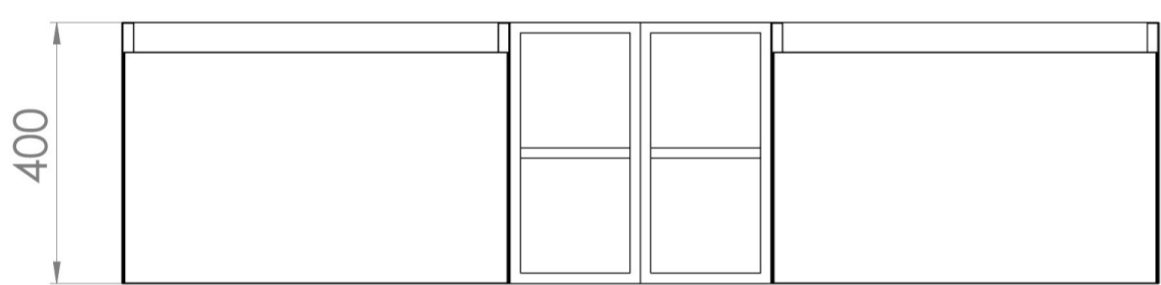

TECHNICAL DRAWING

Saneux reserves the right to alter the specifications and product range without prior notice. Dimensions are given as a guide only. Dimensions should not be used for surrounding furniture, fixtures and fittings until the product is on site.

<https://saneux.com/products/uni-160cm-kit-2-x-60cm-1-drawer-wall-mounted-unit-2-x-20cm-spacers-matte-anthracite>