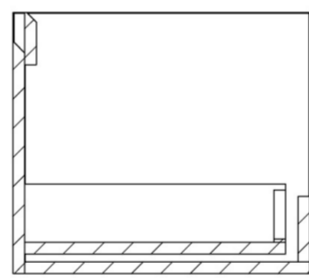

TECHNICAL DRAWING

Saneux reserves the right to alter the specifications and product range without prior notice. Dimensions are given as a guide only. Dimensions should not be used for surrounding furniture, fixtures and fittings until the product is on site.

<https://saneux.com/products/uni-160cm-kit-2-x-60cm-1-drawer-wall-mounted-unit-2-x-20cm-spacers-matte-anthracite>