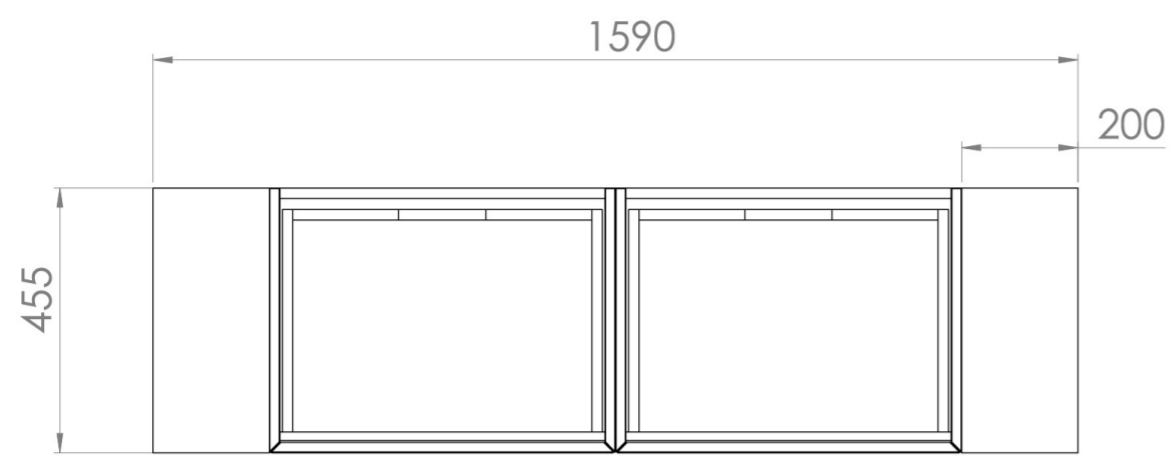

TECHNICAL DRAWING

Saneux reserves the right to alter the specifications and product range without prior notice. Dimensions are given as a guide only. Dimensions should not be used for surrounding furniture, fixtures and fittings until the product is on site.

<https://saneux.com/products/uni-160cm-kit-2-x-60cm-1-drawer-wall-mounted-unit-2-x-20cm-spacers-matte-anthracite>