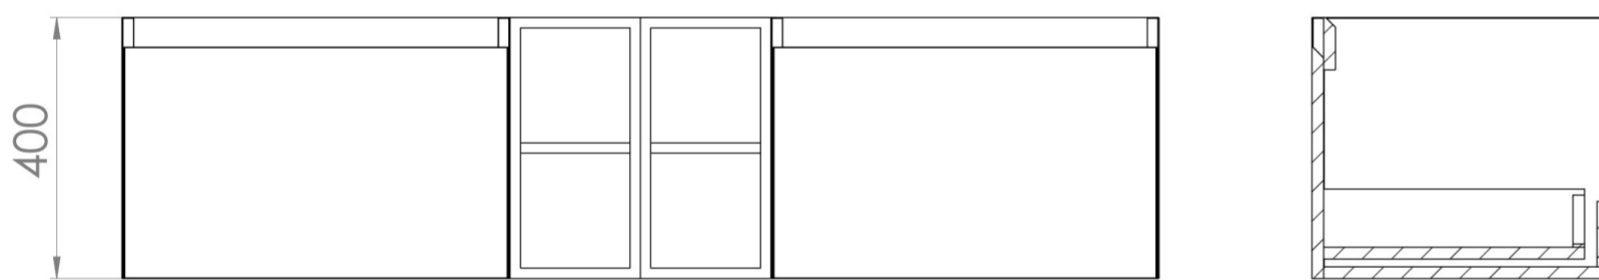

TECHNICAL DRAWING

Saneux reserves the right to alter the specifications and product range without prior notice. Dimensions are given as a guide only. Dimensions should not be used for surrounding furniture, fixtures and fittings until the product is on site.

<https://saneux.com/products/uni-160cm-kit-2-x-60cm-1-drawer-wall-mounted-unit-2-x-20cm-spacers-matte-anthracite>