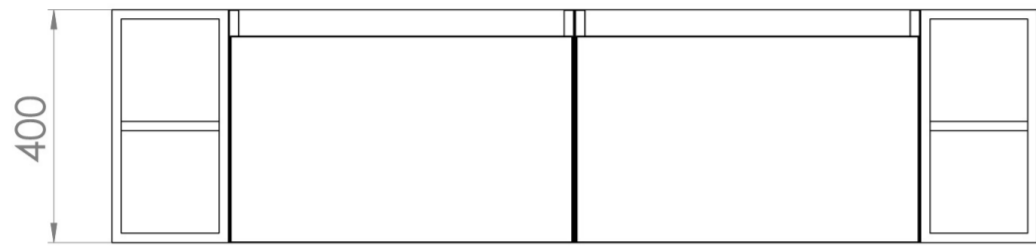

TECHNICAL DRAWING

Saneux reserves the right to alter the specifications and product range without prior notice. Dimensions are given as a guide only. Dimensions should not be used for surrounding furniture, fixtures and fittings until the product is on site.

<https://saneux.com/products/uni-160cm-kit-2-x-60cm-1-drawer-wall-mounted-unit-2-x-20cm-spacers-matte-anthracite>