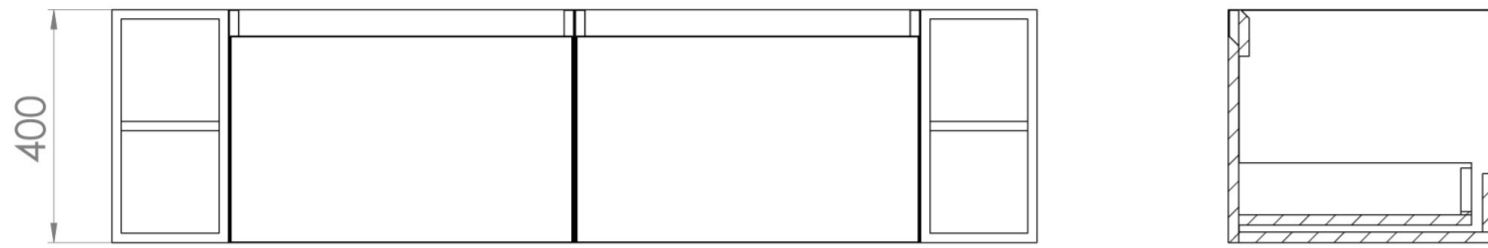

TECHNICAL DRAWING

Saneux reserves the right to alter the specifications and product range without prior notice. Dimensions are given as a guide only. Dimensions should not be used for surrounding furniture, fixtures and fittings until the product is on site.