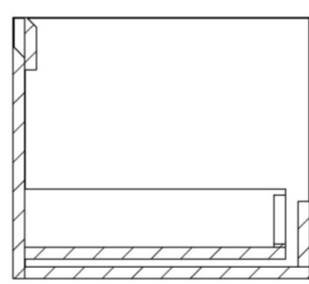

TECHNICAL DRAWING

Saneux reserves the right to alter the specifications and product range without prior notice. Dimensions are given as a guide only. Dimensions should not be used for surrounding furniture, fixtures and fittings until the product is on site.

<https://saneux.com/products/uni-160cm-kit-2-x-60cm-1-drawer-wall-mounted-unit-2-x-20cm-spacers-matte-anthracite>