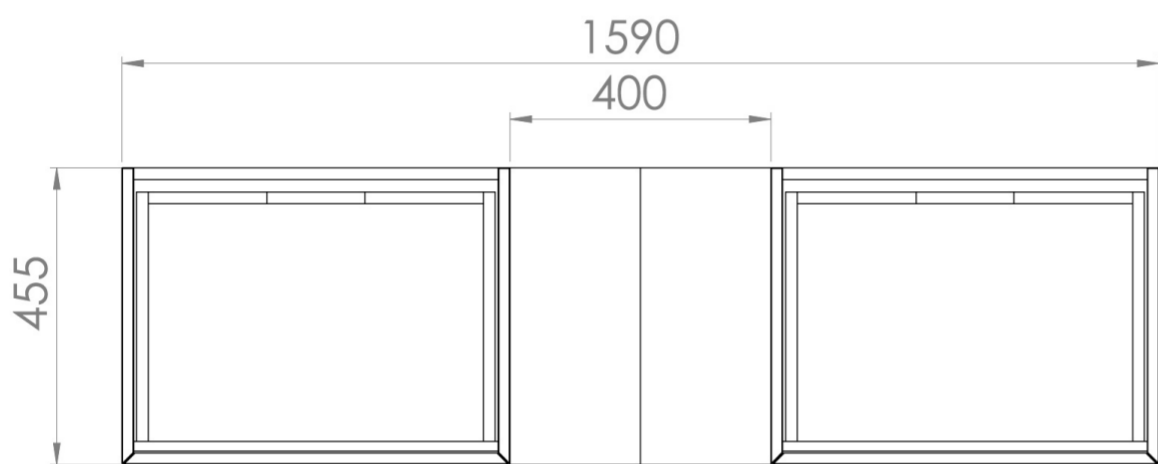

TECHNICAL DRAWING

Saneux reserves the right to alter the specifications and product range without prior notice. Dimensions are given as a guide only. Dimensions should not be used for surrounding furniture, fixtures and fittings until the product is on site.

<https://saneux.com/products/uni-160cm-kit-2-x-60cm-1-drawer-wall-mounted-unit-2-x-20cm-spacers-matte-anthracite>