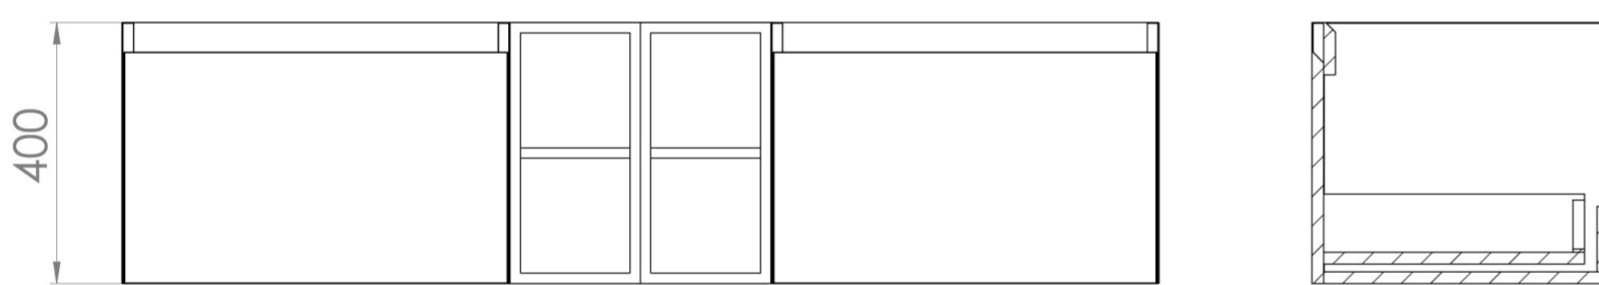

TECHNICAL DRAWING

Saneux reserves the right to alter the specifications and product range without prior notice. Dimensions are given as a guide only. Dimensions should not be used for surrounding furniture, fixtures and fittings until the product is on site.