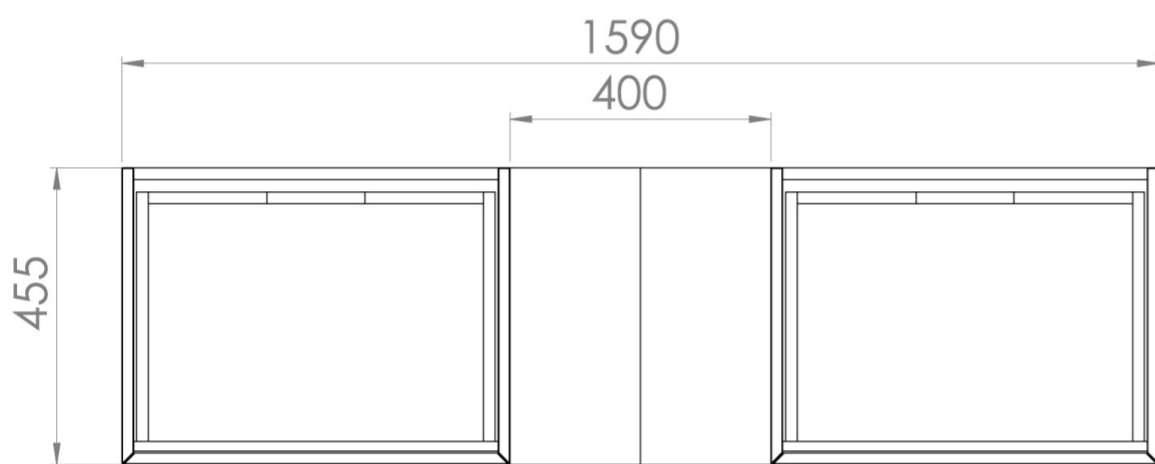

TECHNICAL DRAWING

Saneux reserves the right to alter the specifications and product range without prior notice. Dimensions are given as a guide only. Dimensions should not be used for surrounding furniture, fixtures and fittings until the product is on site.