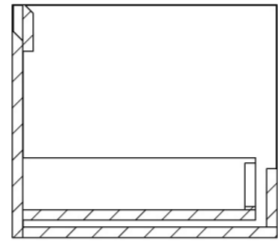

TECHNICAL DRAWING

Saneux reserves the right to alter the specifications and product range without prior notice. Dimensions are given as a guide only. Dimensions should not be used for surrounding furniture, fixtures and fittings until the product is on site.

<https://saneux.com/products/uni-160cm-kit-2-x-60cm-1-drawer-wall-mounted-unit-2-x-20cm-spacers-matte-anthracite>