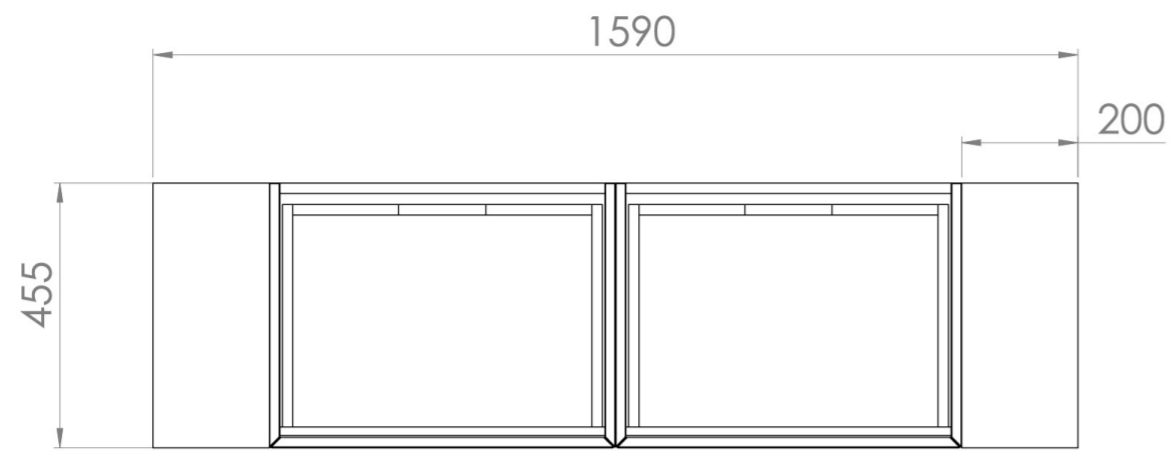

TECHNICAL DRAWING

Saneux reserves the right to alter the specifications and product range without prior notice. Dimensions are given as a guide only. Dimensions should not be used for surrounding furniture, fixtures and fittings until the product is on site.

<https://saneux.com/products/uni-160cm-kit-2-x-60cm-1-drawer-wall-mounted-unit-2-x-20cm-spacers-matte-anthracite>