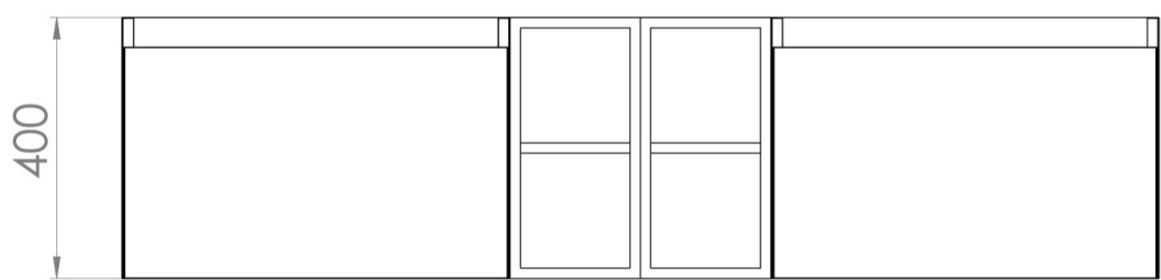

TECHNICAL DRAWING

Saneux reserves the right to alter the specifications and product range without prior notice. Dimensions are given as a guide only. Dimensions should not be used for surrounding furniture, fixtures and fittings until the product is on site.

<https://saneux.com/products/uni-160cm-kit-2-x-60cm-1-drawer-wall-mounted-unit-2-x-20cm-spacers-matte-anthracite>