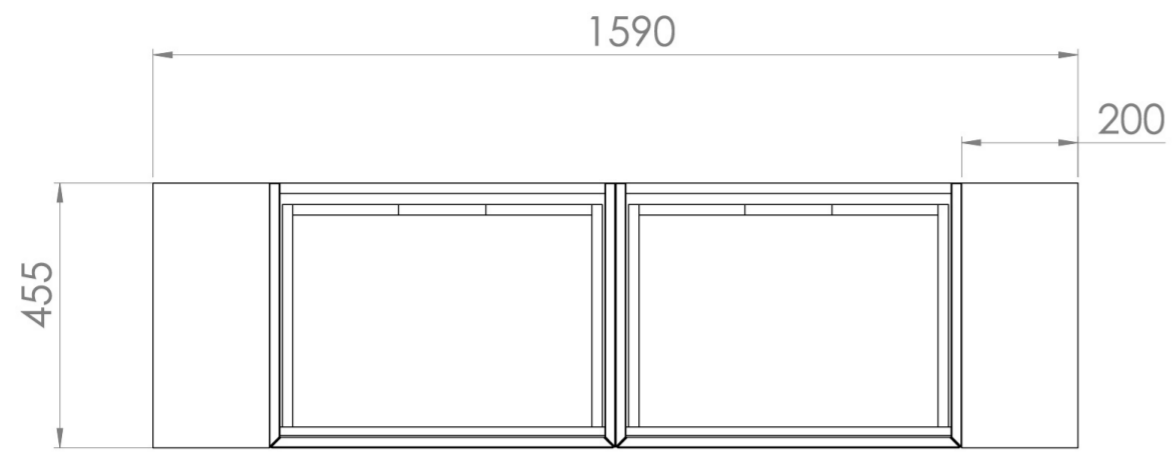

TECHNICAL DRAWING

Saneux reserves the right to alter the specifications and product range without prior notice. Dimensions are given as a guide only. Dimensions should not be used for surrounding furniture, fixtures and fittings until the product is on site.