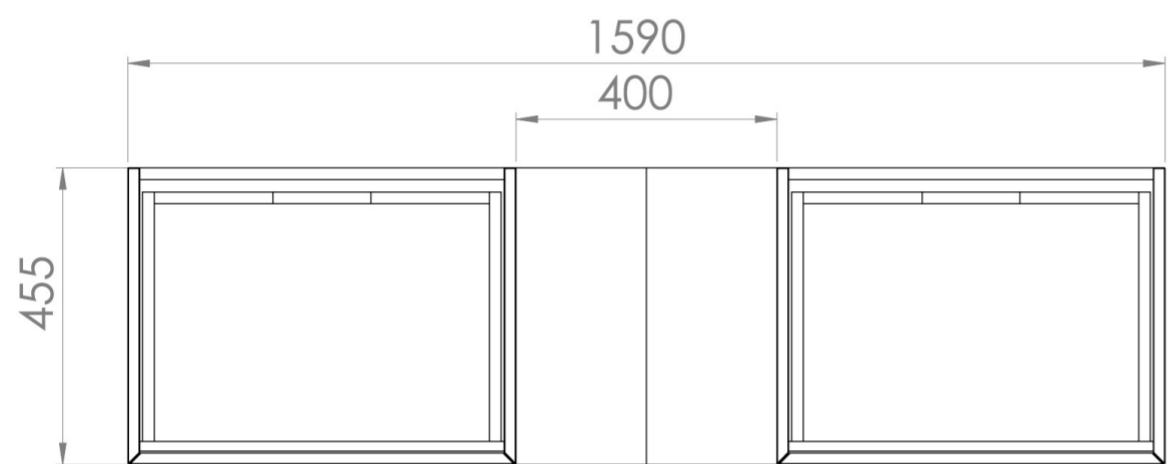

TECHNICAL DRAWING

Saneux reserves the right to alter the specifications and product range without prior notice. Dimensions are given as a guide only. Dimensions should not be used for surrounding furniture, fixtures and fittings until the product is on site.

<https://saneux.com/products/uni-160cm-kit-2-x-60cm-1-drawer-wall-mounted-unit-2-x-20cm-spacers-matte-anthracite>