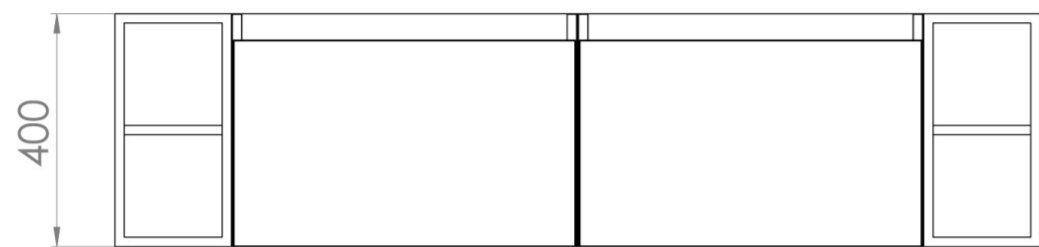

TECHNICAL DRAWING

Saneux reserves the right to alter the specifications and product range without prior notice. Dimensions are given as a guide only. Dimensions should not be used for surrounding furniture, fixtures and fittings until the product is on site.

<https://saneux.com/products/uni-160cm-kit-2-x-60cm-1-drawer-wall-mounted-unit-2-x-20cm-spacers-english-oak>