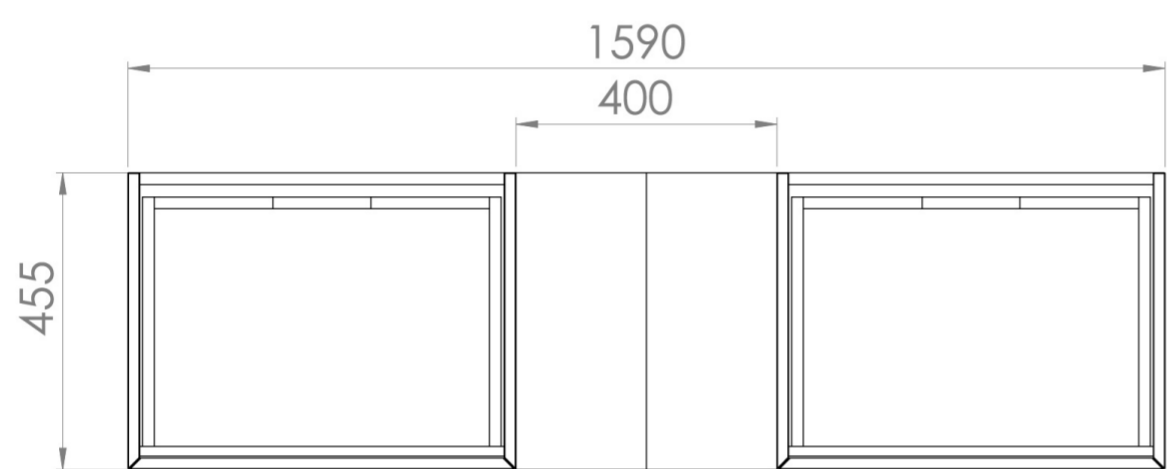

## DESCRIPTION

UNI is our collection of modern, handle-less furniture and ceramics to allow you to create a contemporary bathroom set up.

Experience versatility with our innovative design: pair any 60cm, 80cm or 100cm unit with a 20cm spacer unit and a countertop, enabling you to create your perfect basin setup.