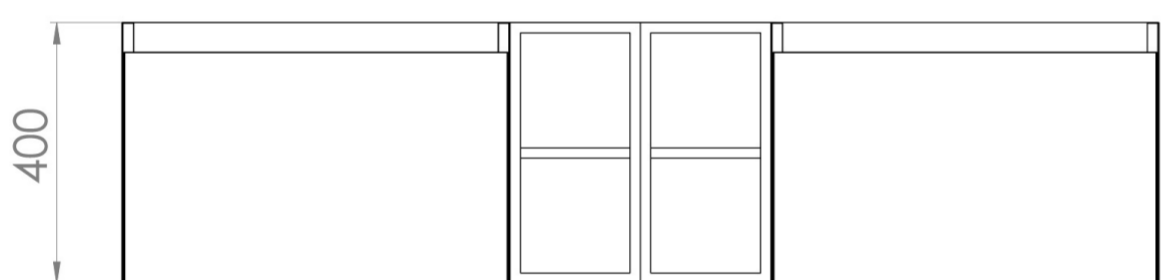

TECHNICAL DRAWING

Saneux reserves the right to alter the specifications and product range without prior notice. Dimensions are given as a guide only. Dimensions should not be used for surrounding furniture, fixtures and fittings until the product is on site.

<https://saneux.com/products/uni-160cm-kit-2-x-60cm-1-drawer-wall-mounted-unit-2-x-20cm-spacers-english-oak>