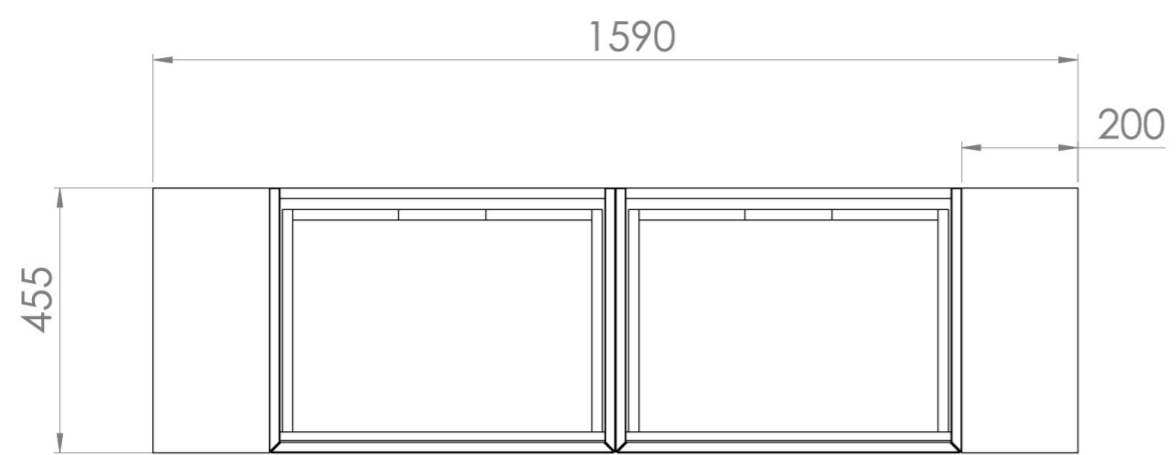

## DESCRIPTION

UNI is our collection of modern, handle-less furniture and ceramics to allow you to create a contemporary bathroom set up.

Experience versatility with our innovative design: pair any 60cm, 80cm or 100cm unit with a 20cm spacer unit and a countertop, enabling you to create your perfect basin setup.