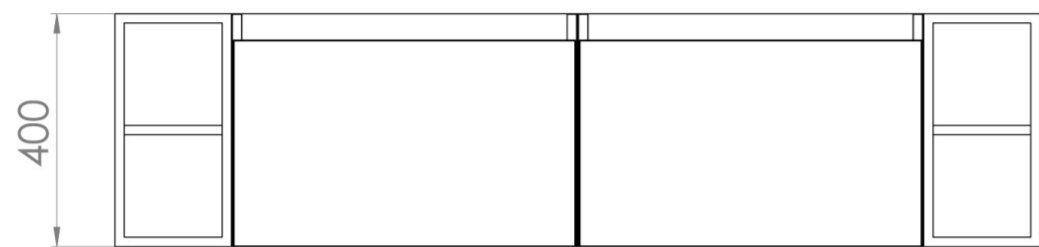

## DESCRIPTION

UNI is our collection of modern, handle-less furniture and ceramics to allow you to create a contemporary bathroom set up.

Experience versatility with our innovative design: pair any 60cm, 80cm or 100cm unit with a 20cm spacer unit and a countertop, enabling you to create your perfect basin setup.