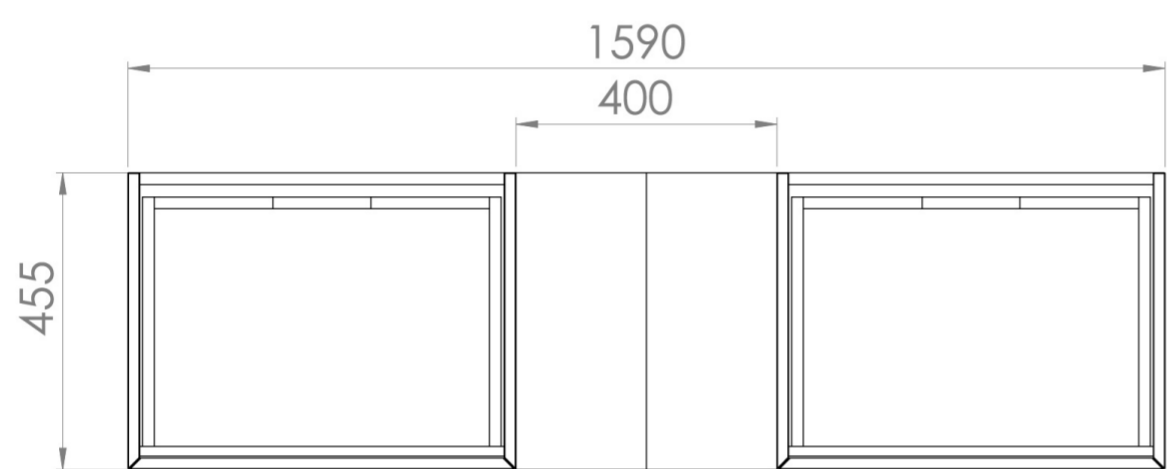

TECHNICAL DRAWING

Saneux reserves the right to alter the specifications and product range without prior notice. Dimensions are given as a guide only. Dimensions should not be used for surrounding furniture, fixtures and fittings until the product is on site.

<https://saneux.com/products/uni-160cm-kit-2-x-60cm-1-drawer-wall-mounted-unit-2-x-20cm-spacers-english-oak>