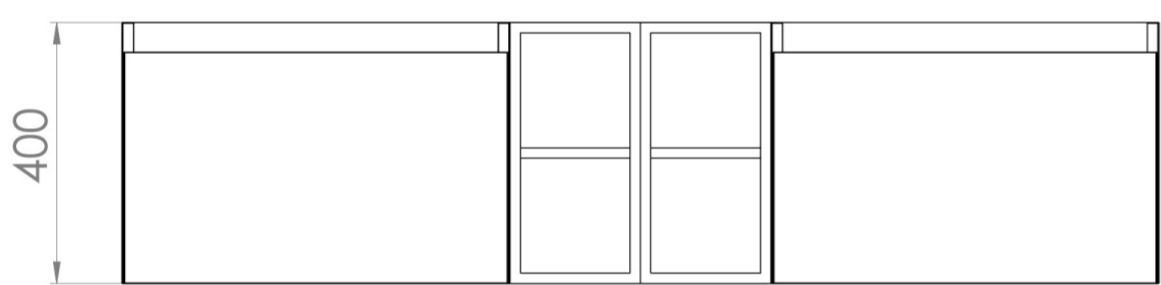

TECHNICAL DRAWING

Saneux reserves the right to alter the specifications and product range without prior notice. Dimensions are given as a guide only. Dimensions should not be used for surrounding furniture, fixtures and fittings until the product is on site.

<https://saneux.com/products/uni-160cm-kit-2-x-60cm-1-drawer-wall-mounted-unit-2-x-20cm-spacers-english-oak>