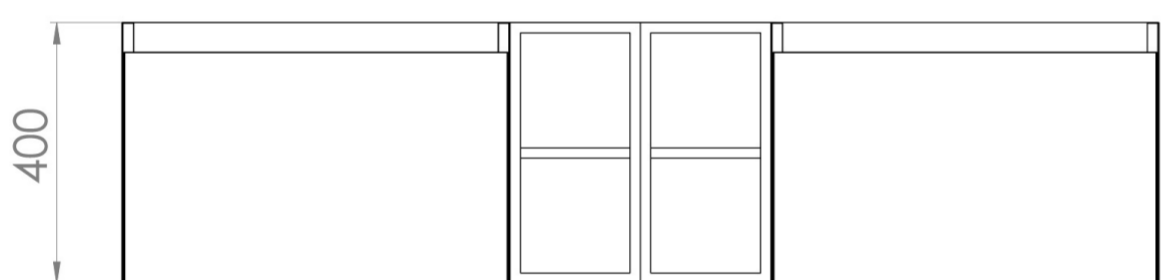

## DESCRIPTION

UNI is our collection of modern, handle-less furniture and ceramics to allow you to create a contemporary bathroom set up.

Experience versatility with our innovative design: pair any 60cm, 80cm or 100cm unit with a 20cm spacer unit and a countertop, enabling you to create your perfect basin setup.