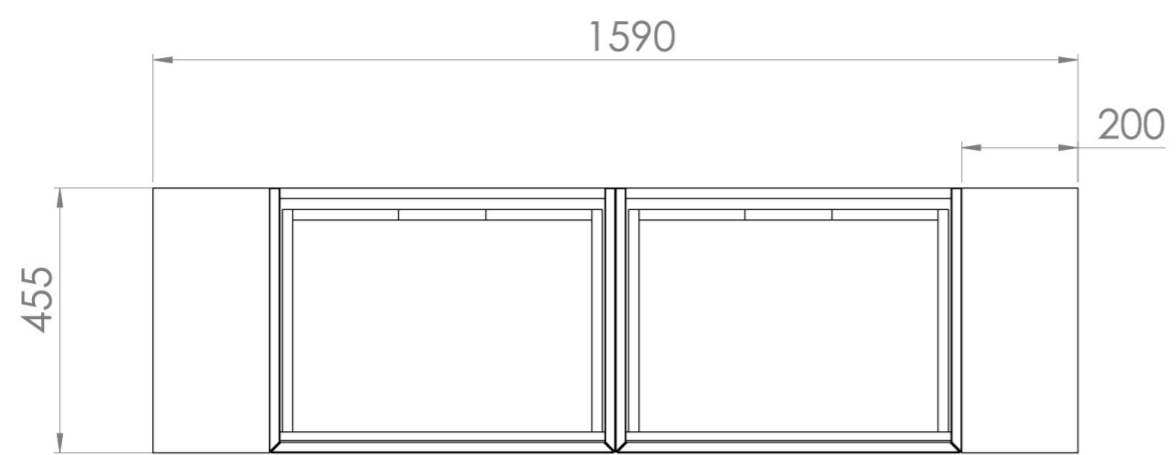

TECHNICAL DRAWING

Saneux reserves the right to alter the specifications and product range without prior notice. Dimensions are given as a guide only. Dimensions should not be used for surrounding furniture, fixtures and fittings until the product is on site.

<https://saneux.com/products/uni-160cm-kit-2-x-60cm-1-drawer-wall-mounted-unit-2-x-20cm-spacers-english-oak>