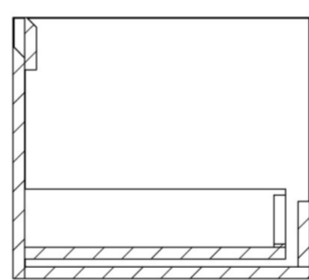

## DESCRIPTION

UNI is our collection of modern, handle-less furniture and ceramics to allow you to create a contemporary bathroom set up.

Experience versatility with our innovative design: pair any 60cm, 80cm or 100cm unit with a 20cm spacer unit and a countertop, enabling you to create your perfect basin setup.