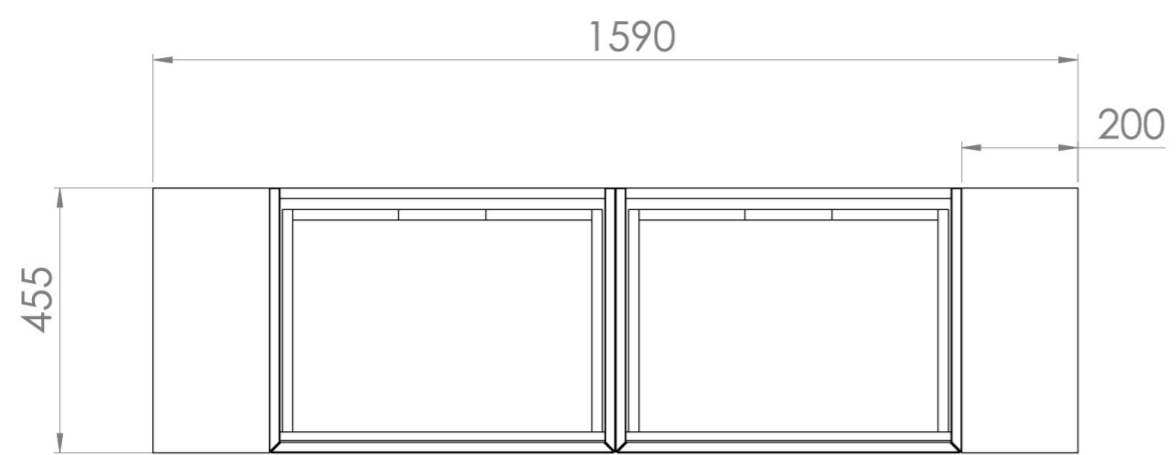

TECHNICAL DRAWING

Saneux reserves the right to alter the specifications and product range without prior notice. Dimensions are given as a guide only. Dimensions should not be used for surrounding furniture, fixtures and fittings until the product is on site.

<https://saneux.com/products/uni-160cm-kit-2-x-60cm-1-drawer-wall-mounted-unit-2-x-20cm-spacers-matte-white>