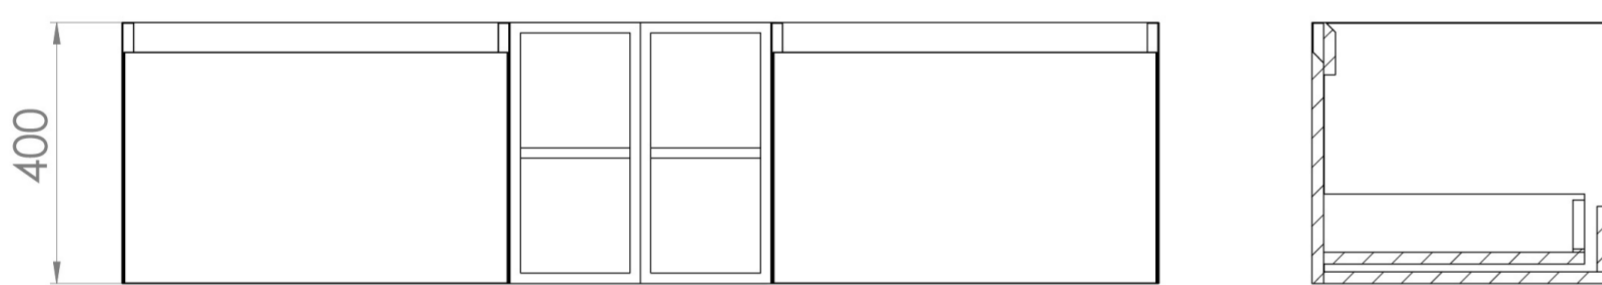

TECHNICAL DRAWING

Saneux reserves the right to alter the specifications and product range without prior notice. Dimensions are given as a guide only. Dimensions should not be used for surrounding furniture, fixtures and fittings until the product is on site.

<https://saneux.com/products/uni-160cm-kit-2-x-60cm-1-drawer-wall-mounted-unit-2-x-20cm-spacers-matte-white>