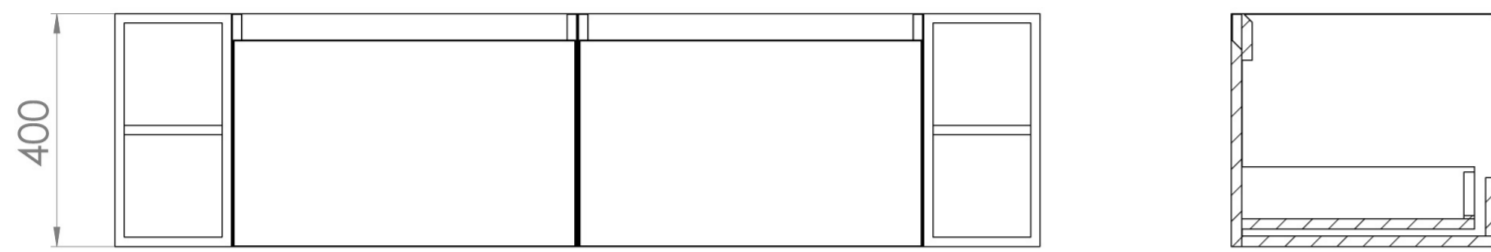

TECHNICAL DRAWING

Saneux reserves the right to alter the specifications and product range without prior notice. Dimensions are given as a guide only. Dimensions should not be used for surrounding furniture, fixtures and fittings until the product is on site.

<https://saneux.com/products/uni-160cm-kit-2-x-60cm-1-drawer-wall-mounted-unit-2-x-20cm-spacers-matte-white>