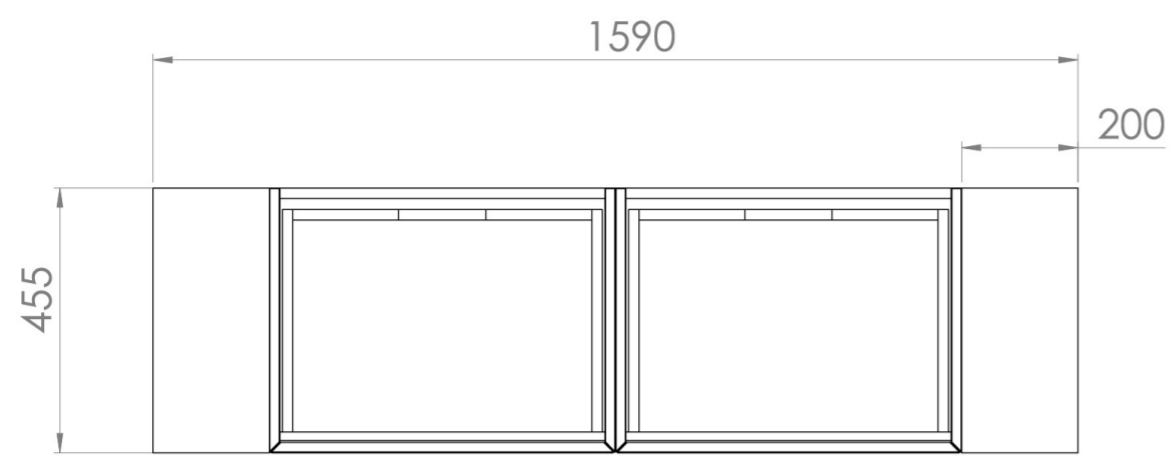

TECHNICAL DRAWING

Saneux reserves the right to alter the specifications and product range without prior notice. Dimensions are given as a guide only. Dimensions should not be used for surrounding furniture, fixtures and fittings until the product is on site.

<https://saneux.com/products/uni-160cm-kit-2-x-60cm-1-drawer-wall-mounted-unit-2-x-20cm-spacers-matte-white>