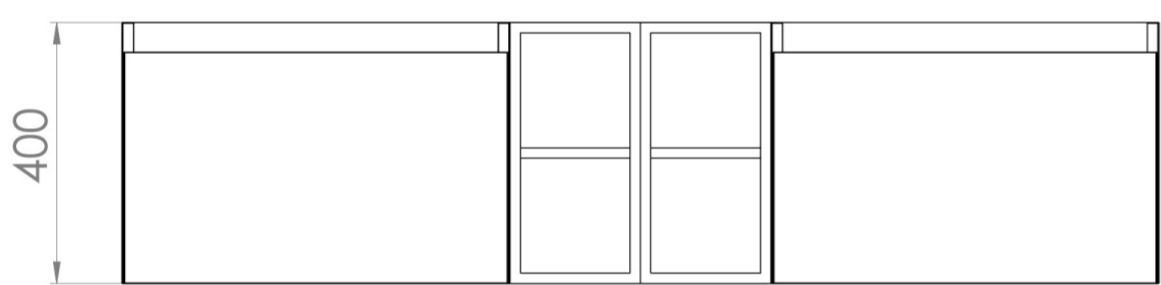

TECHNICAL DRAWING

Saneux reserves the right to alter the specifications and product range without prior notice. Dimensions are given as a guide only. Dimensions should not be used for surrounding furniture, fixtures and fittings until the product is on site.

<https://saneux.com/products/uni-160cm-kit-2-x-60cm-1-drawer-wall-mounted-unit-2-x-20cm-spacers-matte-white>