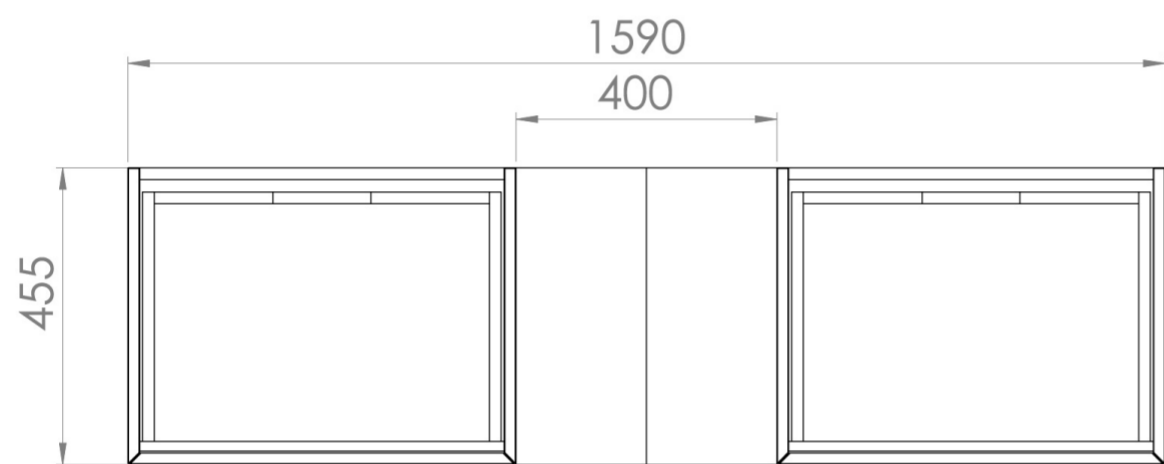

TECHNICAL DRAWING

Saneux reserves the right to alter the specifications and product range without prior notice. Dimensions are given as a guide only. Dimensions should not be used for surrounding furniture, fixtures and fittings until the product is on site.

<https://saneux.com/products/uni-160cm-kit-2-x-60cm-1-drawer-wall-mounted-unit-2-x-20cm-spacers-matte-white>