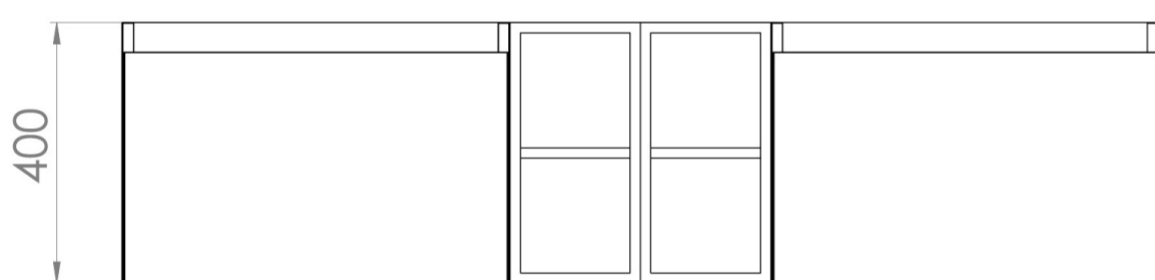

TECHNICAL DRAWING

Saneux reserves the right to alter the specifications and product range without prior notice. Dimensions are given as a guide only. Dimensions should not be used for surrounding furniture, fixtures and fittings until the product is on site.

<https://saneux.com/products/uni-160cm-kit-2-x-60cm-1-drawer-wall-mounted-unit-2-x-20cm-spacers-matte-white>