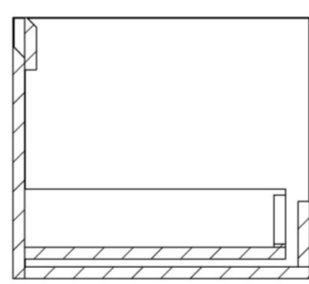

TECHNICAL DRAWING

Saneux reserves the right to alter the specifications and product range without prior notice. Dimensions are given as a guide only. Dimensions should not be used for surrounding furniture, fixtures and fittings until the product is on site.

<https://saneux.com/products/uni-160cm-kit-2-x-60cm-1-drawer-wall-mounted-unit-2-x-20cm-spacers-matte-white>