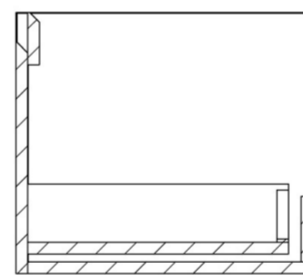

TECHNICAL DRAWING

Saneux reserves the right to alter the specifications and product range without prior notice. Dimensions are given as a guide only. Dimensions should not be used for surrounding furniture, fixtures and fittings until the product is on site.

<https://saneux.com/products/uni-160cm-kit-2-x-60cm-1-drawer-wall-mounted-unit-2-x-20cm-spacers-matte-white>