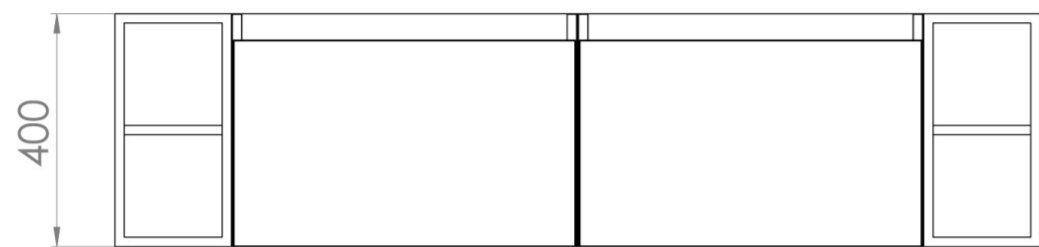

TECHNICAL DRAWING

Saneux reserves the right to alter the specifications and product range without prior notice. Dimensions are given as a guide only. Dimensions should not be used for surrounding furniture, fixtures and fittings until the product is on site.

<https://saneux.com/products/uni-160cm-kit-2-x-60cm-1-drawer-wall-mounted-unit-2-x-20cm-spacers-matte-white>