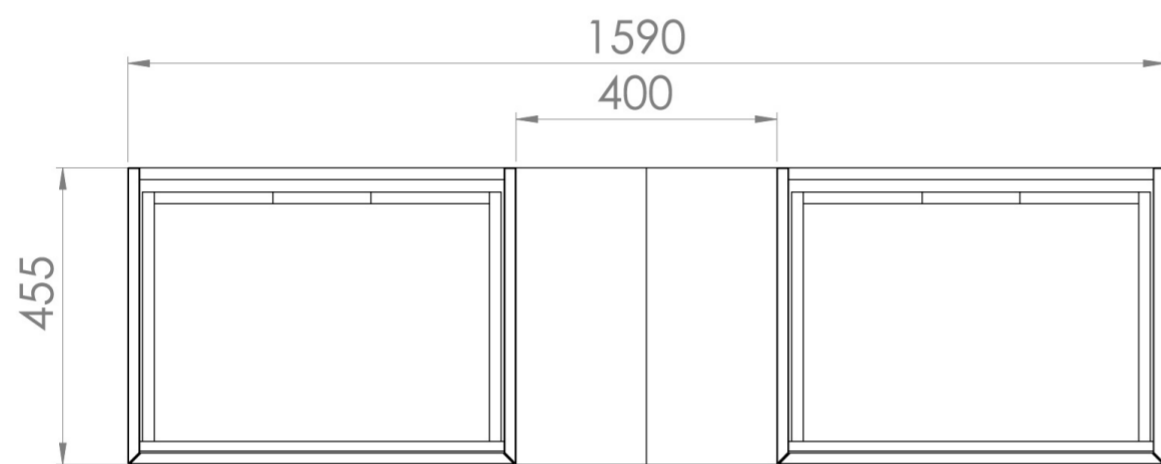

TECHNICAL DRAWING

Saneux reserves the right to alter the specifications and product range without prior notice. Dimensions are given as a guide only. Dimensions should not be used for surrounding furniture, fixtures and fittings until the product is on site.

<https://saneux.com/products/uni-160cm-kit-2-x-60cm-1-drawer-wall-mounted-unit-2-x-20cm-spacers-matte-white>