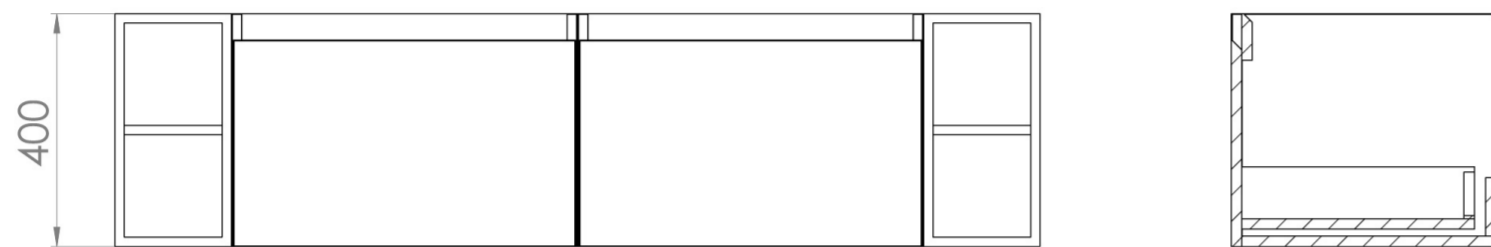

TECHNICAL DRAWING

Saneux reserves the right to alter the specifications and product range without prior notice. Dimensions are given as a guide only. Dimensions should not be used for surrounding furniture, fixtures and fittings until the product is on site.

<https://saneux.com/products/uni-160cm-kit-2-x-60cm-1-drawer-wall-mounted-unit-2-x-20cm-spacers-matte-white>