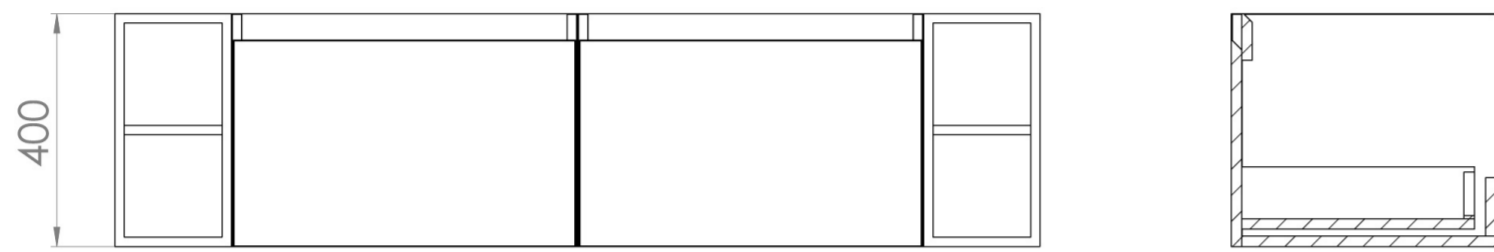

TECHNICAL DRAWING

Saneux reserves the right to alter the specifications and product range without prior notice. Dimensions are given as a guide only. Dimensions should not be used for surrounding furniture, fixtures and fittings until the product is on site.

<https://saneux.com/products/uni-160cm-kit-2-x-60cm-1-drawer-wall-mounted-unit-2-x-20cm-spacers-matte-white>