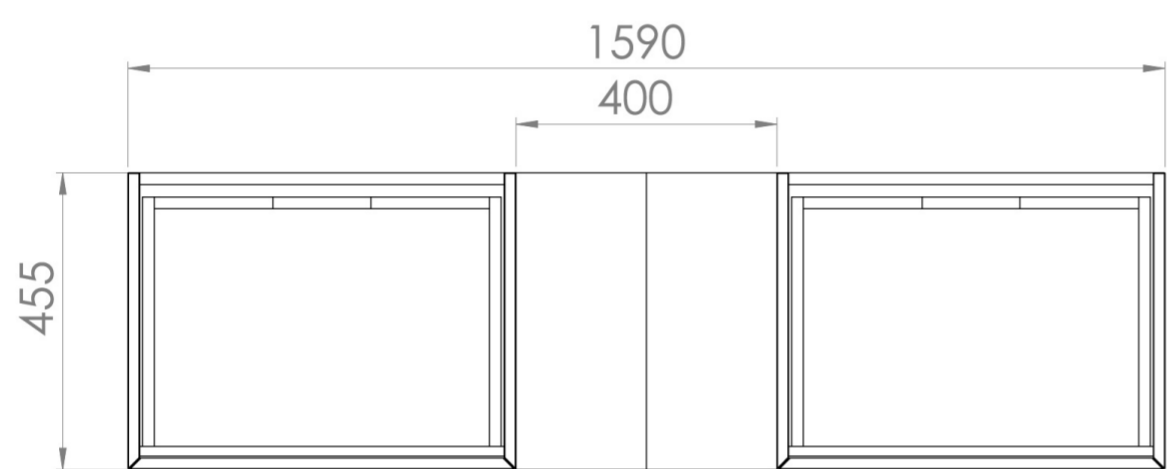

TECHNICAL DRAWING

Saneux reserves the right to alter the specifications and product range without prior notice. Dimensions are given as a guide only. Dimensions should not be used for surrounding furniture, fixtures and fittings until the product is on site.

<https://saneux.com/products/uni-160cm-kit-2-x-60cm-1-drawer-wall-mounted-unit-2-x-20cm-spacers-matte-white>