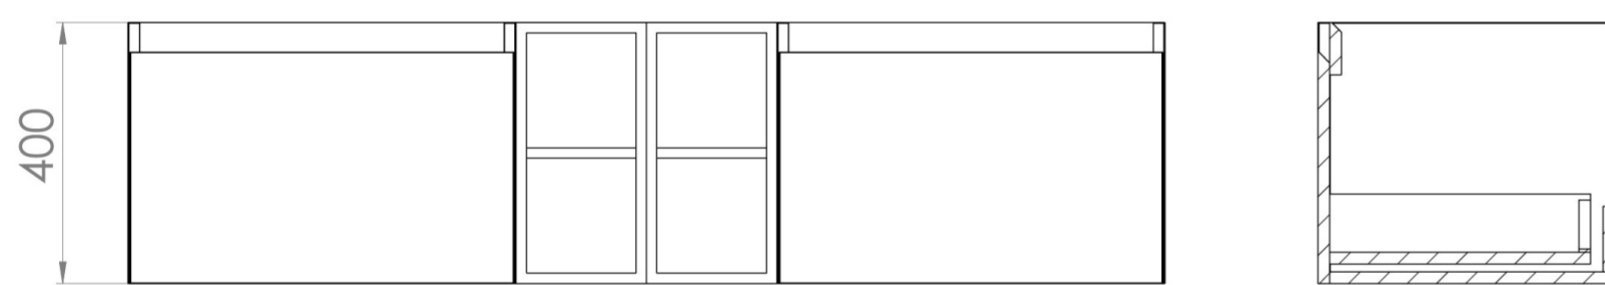

TECHNICAL DRAWING

Saneux reserves the right to alter the specifications and product range without prior notice. Dimensions are given as a guide only. Dimensions should not be used for surrounding furniture, fixtures and fittings until the product is on site.

<https://saneux.com/products/uni-160cm-kit-2-x-60cm-1-drawer-wall-mounted-unit-2-x-20cm-spacers-matte-white>