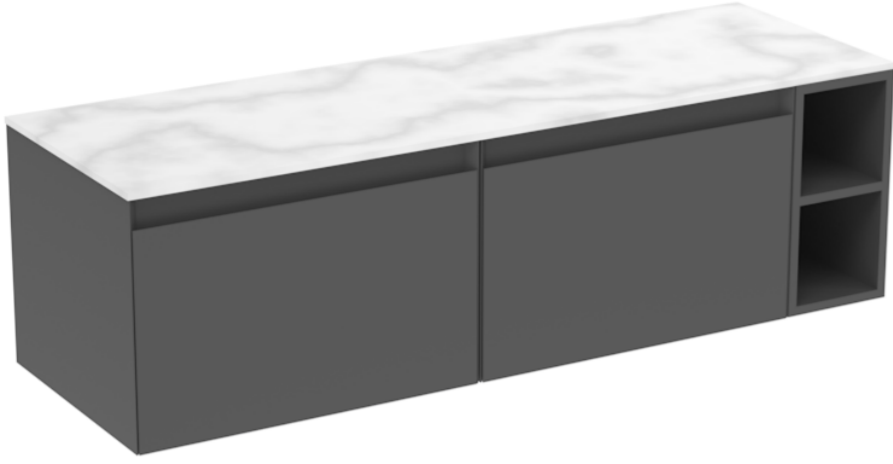

UNI 140CM KIT - 2 X 60CM 1 DRAWER WALL MOUNTED UNIT & 20CM SPACER - MATTE ANTHRACITE

PRODUCT INFORMATION

Finish: Matte Anthracite

Product Code: UNI140W2.S.MA

DESCRIPTION

UNI is our collection of modern, handle-less furniture and ceramics to allow you to create a contemporary bathroom set up.

Experience versatility with our innovative design: pair any 60cm, 80cm or 100cm unit with a 20cm spacer unit and a countertop, enabling you to create your perfect basin setup.

Parts to be purchased separately.