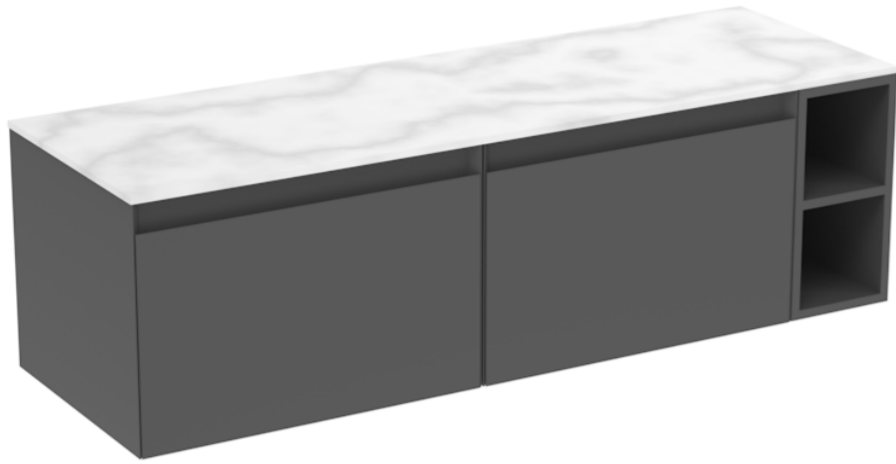

# UNI 140CM KIT - 2 X 60CM 1 DRAWER WALL MOUNTED UNIT & 20CM SPACER - MATTE ANTHRACITE

---

## PRODUCT INFORMATION

**Finish:** Matte Anthracite

**Product Code:** UNI140W2.S.MA

---

## DESCRIPTION

UNI is our collection of modern, handle-less furniture and ceramics to allow you to create a contemporary bathroom set up.

Experience versatility with our innovative design: pair any 60cm, 80cm or 100cm unit with a 20cm spacer unit and a countertop, enabling you to create your perfect basin setup.