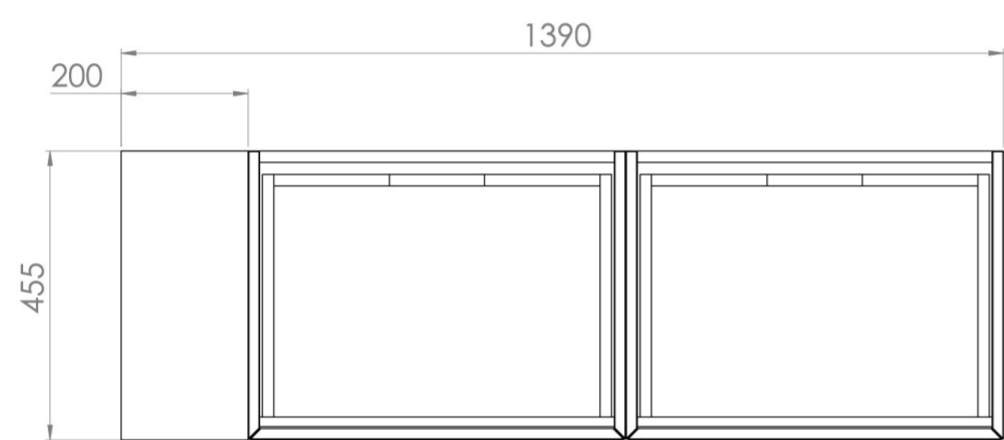

TECHNICAL DRAWING