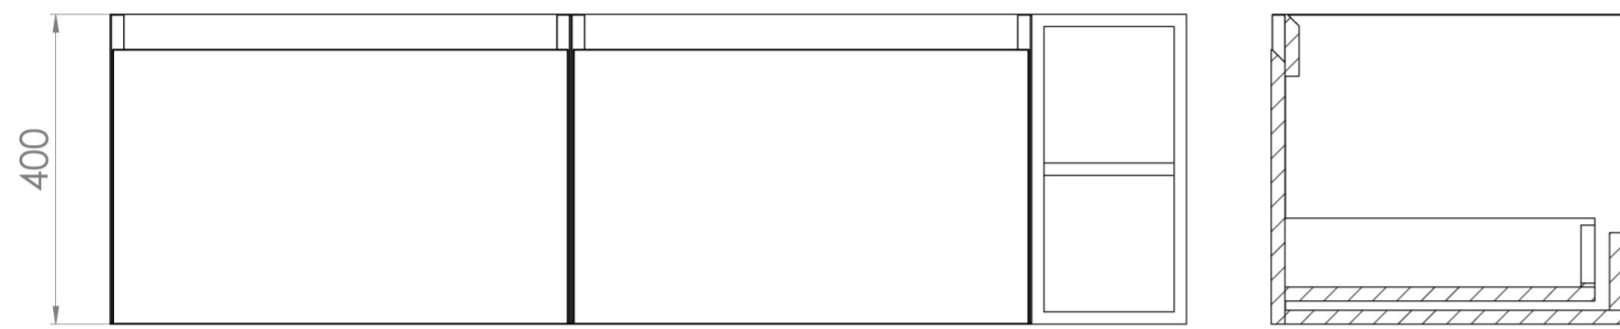

TECHNICAL DRAWING