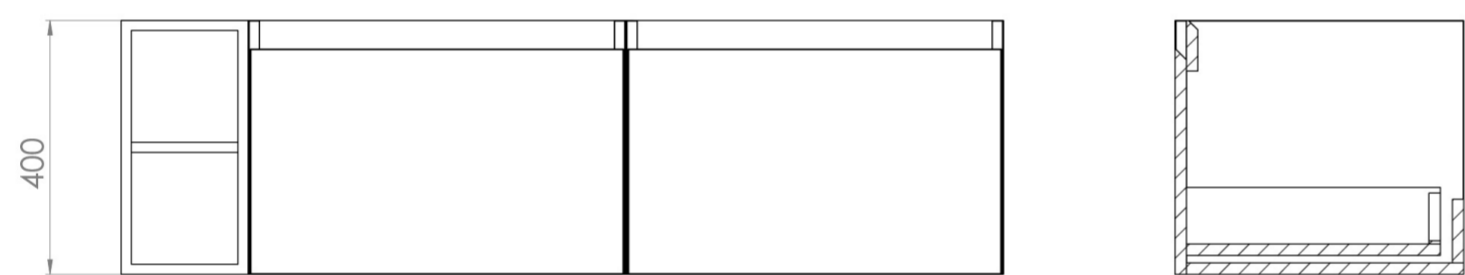

TECHNICAL DRAWING